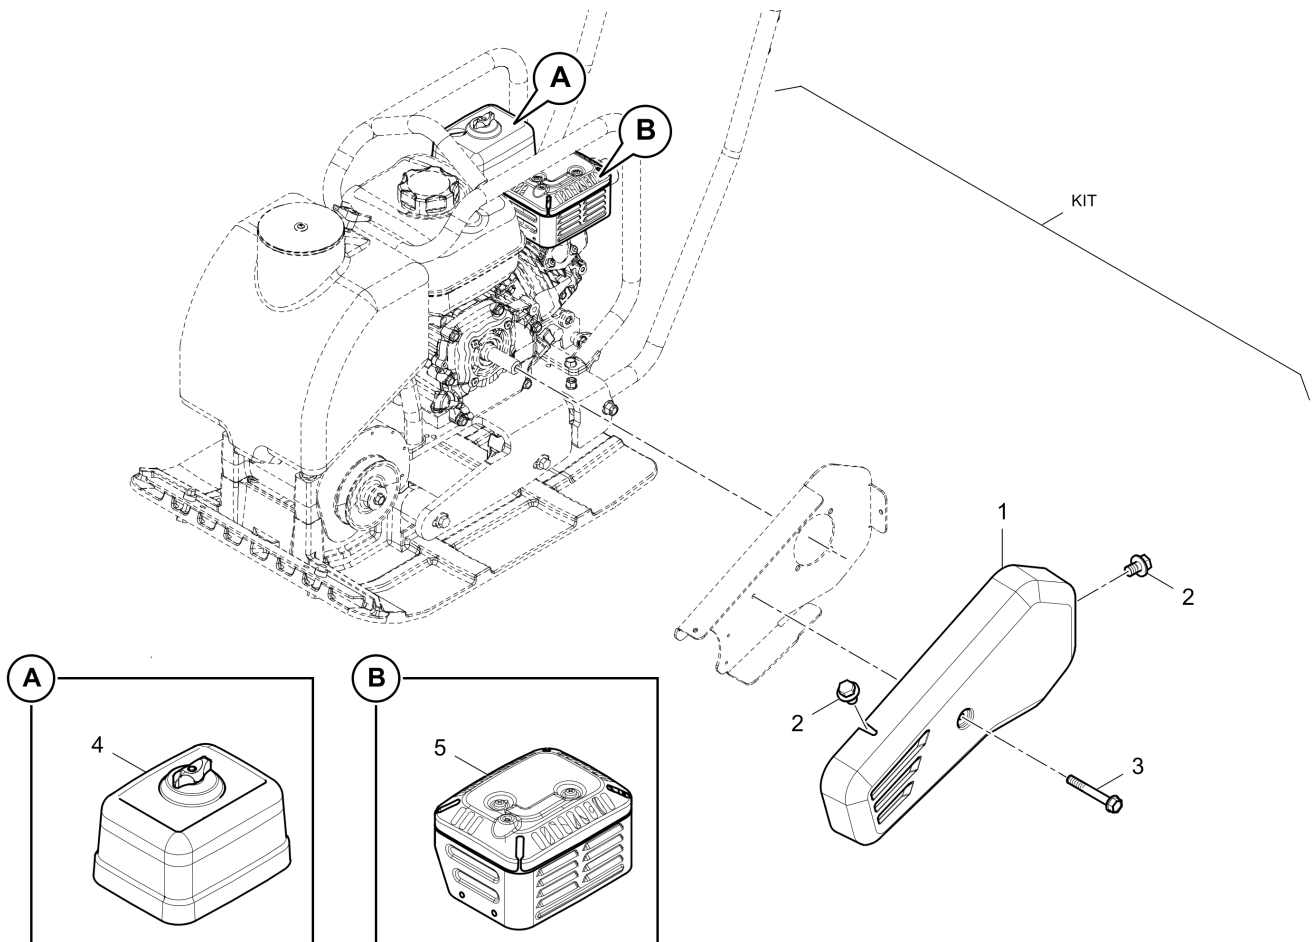

Refurbishing kits 4812085402 Refurbishing kit - covering

Item	Part No.	Qty	Name	SN INFO
KIT	4812085402	1	Refurbishing kit - covering	
1	4812085049	1	Belt guard	
2	4812085048	2	Bolt	
3	4812085051	1	Screw	
4	4812085005	1	Cover	
5	4812085201	1	Protector