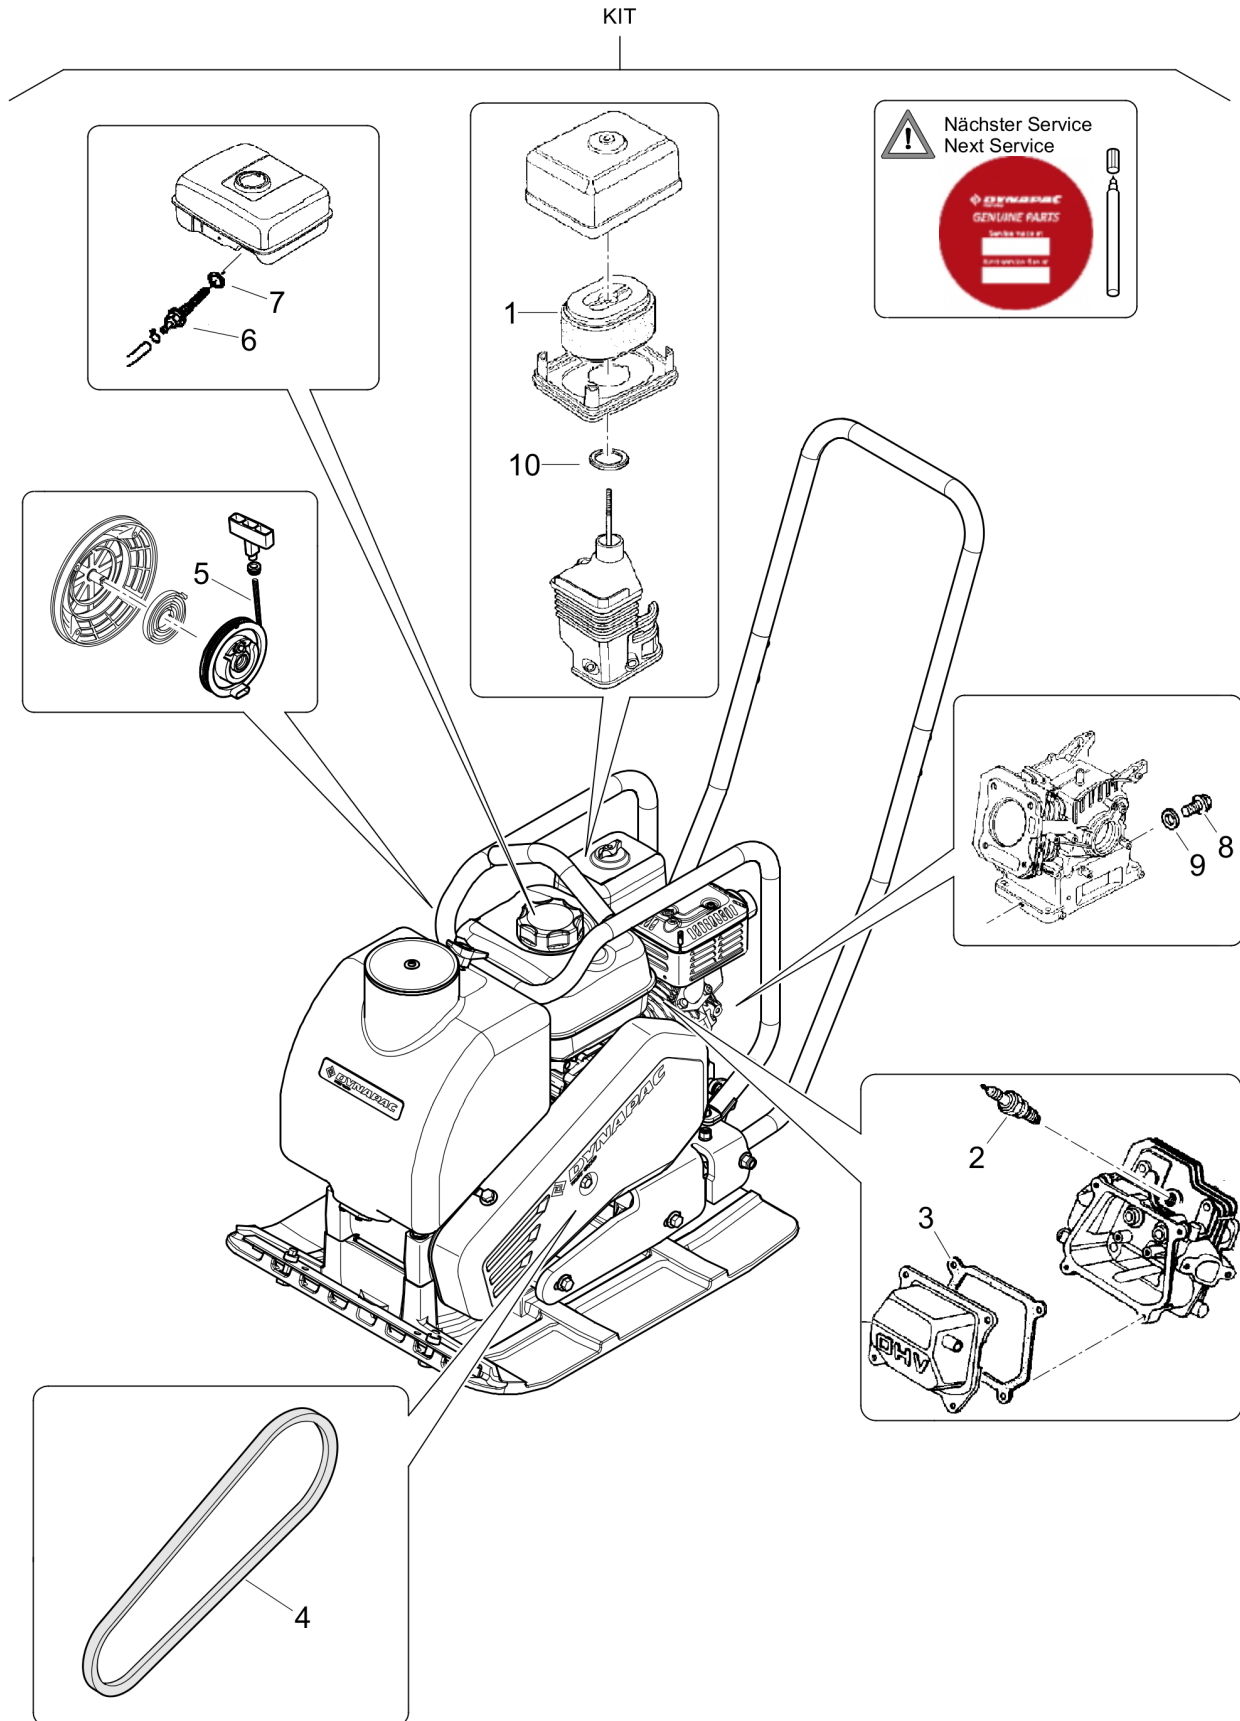

Service, repair and wear part kits 4812085129 Service Kit

Refer to Parts Online for the most up to date information. The printed information might be outdated.

Tue Feb 14 13:44:43 UTC 2023

Item	Part No.	Qty	Name	SN INFO
KIT	4812085129	1	Service Kit	
1	4812085015	1	Air filter	
2	4812085016	1	Spark-plug	
3	4812085002	1	Sealing	
4	4812085059	1	V-belt	
5	4812085148	1	Rope, recoil starter	
6	4812085150	1	Fuel filter	
7	4812085151	1	Seal ring fuel filter	
8	4812085152	1	Oil plug	
9	4812085153	1	Gasket oil drain	
10	4812085154	1	Gasket knuckle tube	
11	4812064504	1	Service-sticker