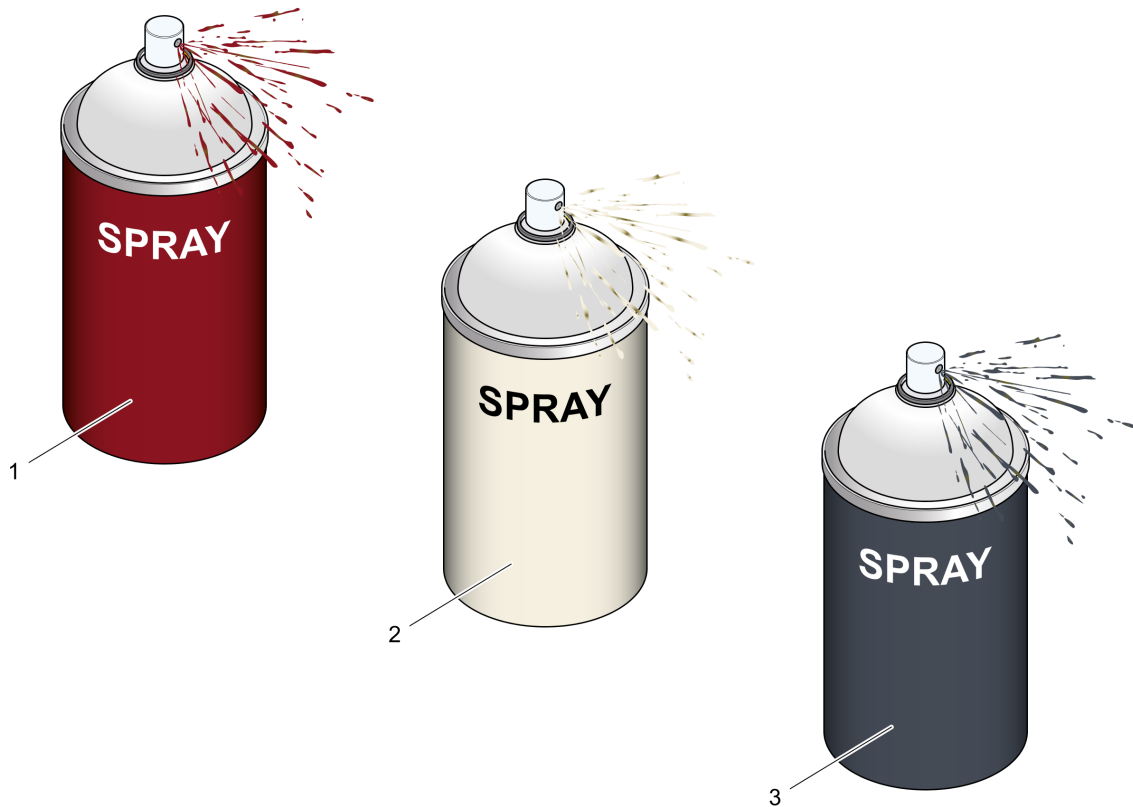

Refurbishing kits Color Dynapac-Light

Item	Part No.	Qty	Name	SN INFO
1	4812215512	1	Dynapac color, red	
2	4812215516	1	Dynapac color, white	
3	4812071005	1	Dynapac color, grey