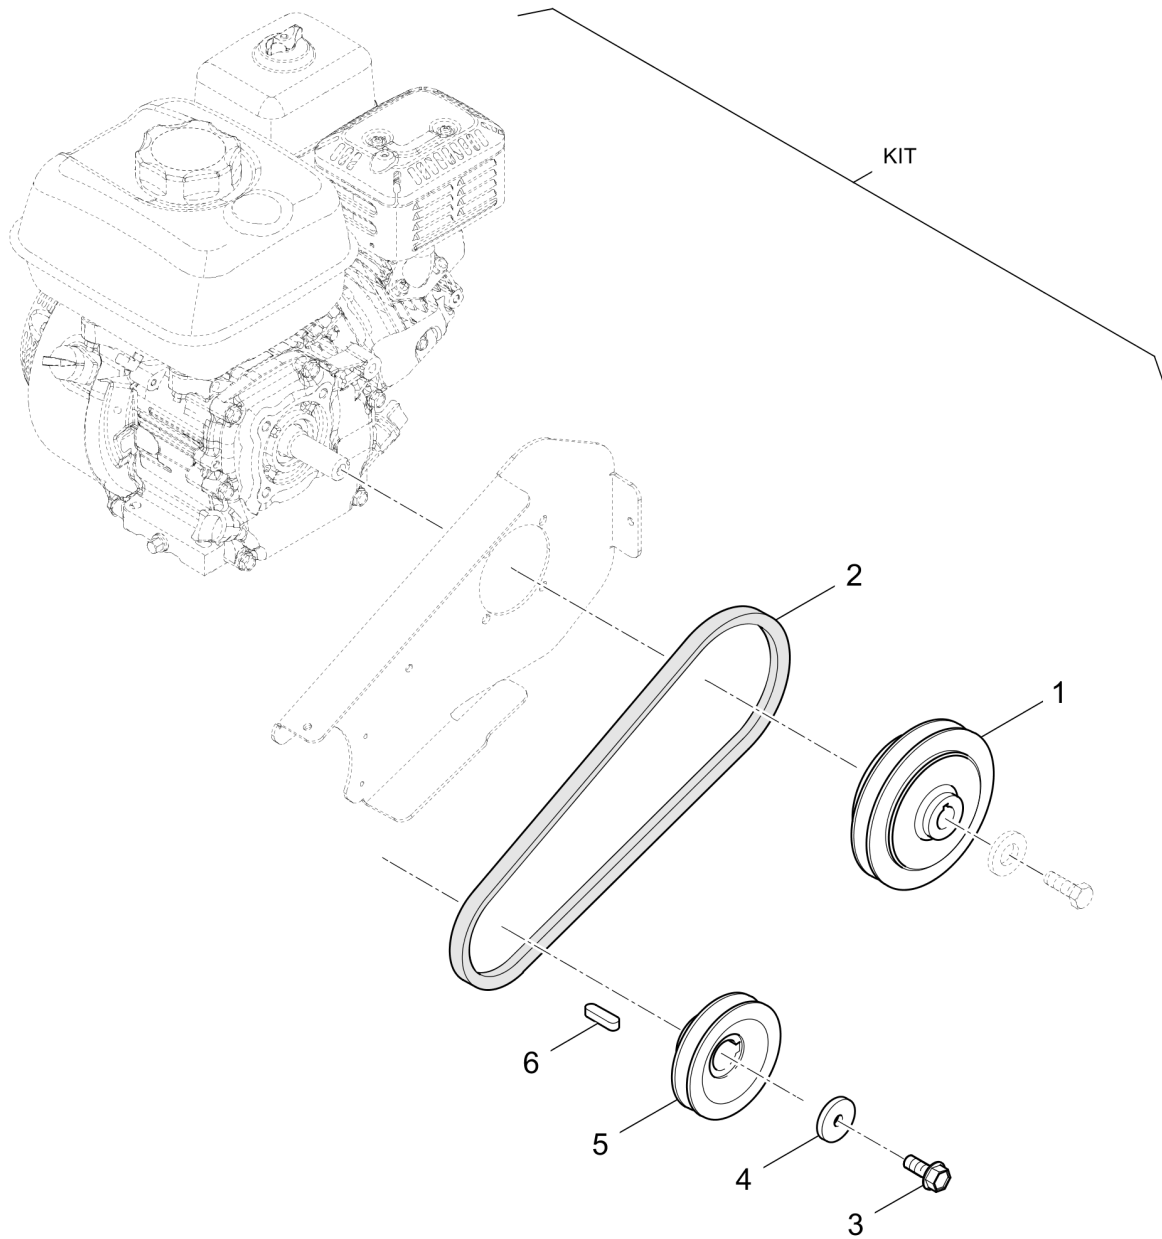

Service, repair and wear part kits 4812085127 Repair kit, transmission

Item	Part No.	Qty	Name	SN INFO
KIT	4812085127	1	Repair kit, transmission	
1	4812085130	1	Clutch, cpl.	
2	4812085059	1	V-belt	
3	4812085066	1	Bolt	
4	4812085079	1	Washer	
5	4812085080	1	V-belt pulley	
6	4812085078	1	Flat key