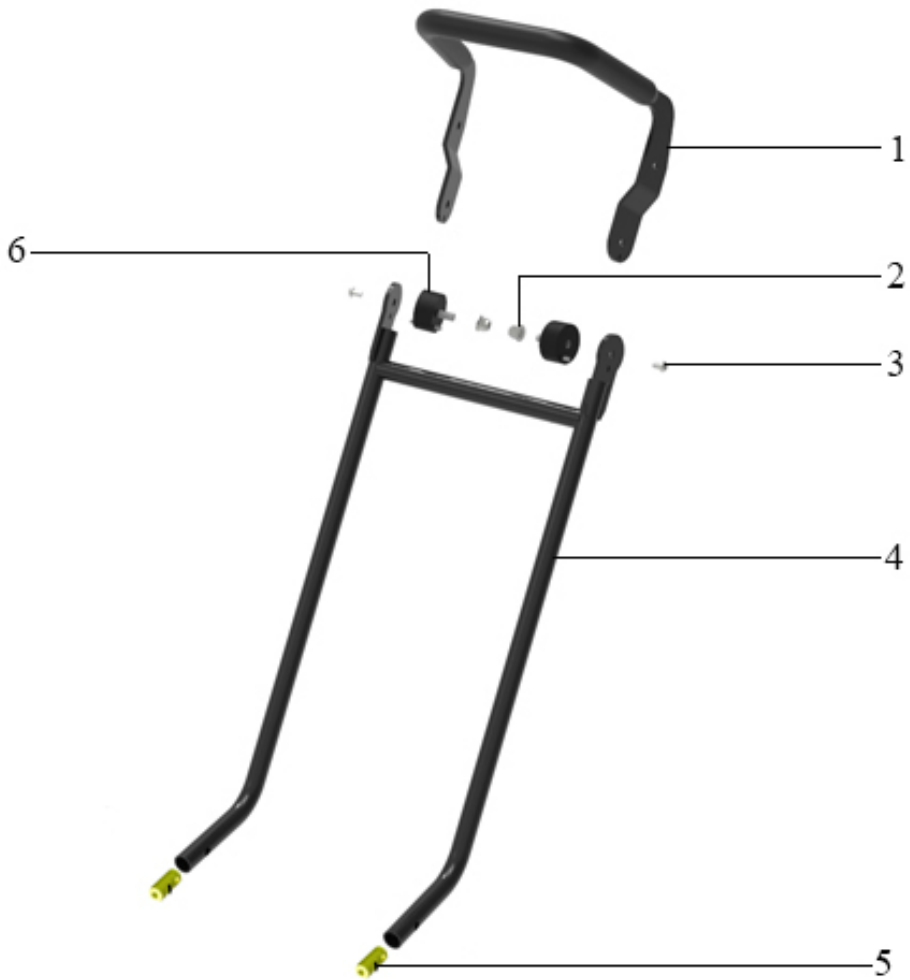

Frame with Attachment Parts devibrated_handle_parts

Item	Part No.	Qty	Name	SN INFO
1	4812085025	1	Handle	
2	4812085020	2	Nut	
3	4812085048	2	Bolt	
4	4812085105	1	Handle, lower	
5	4812085022	2	Plug	
6	4812085027	2	Vibrations isolator