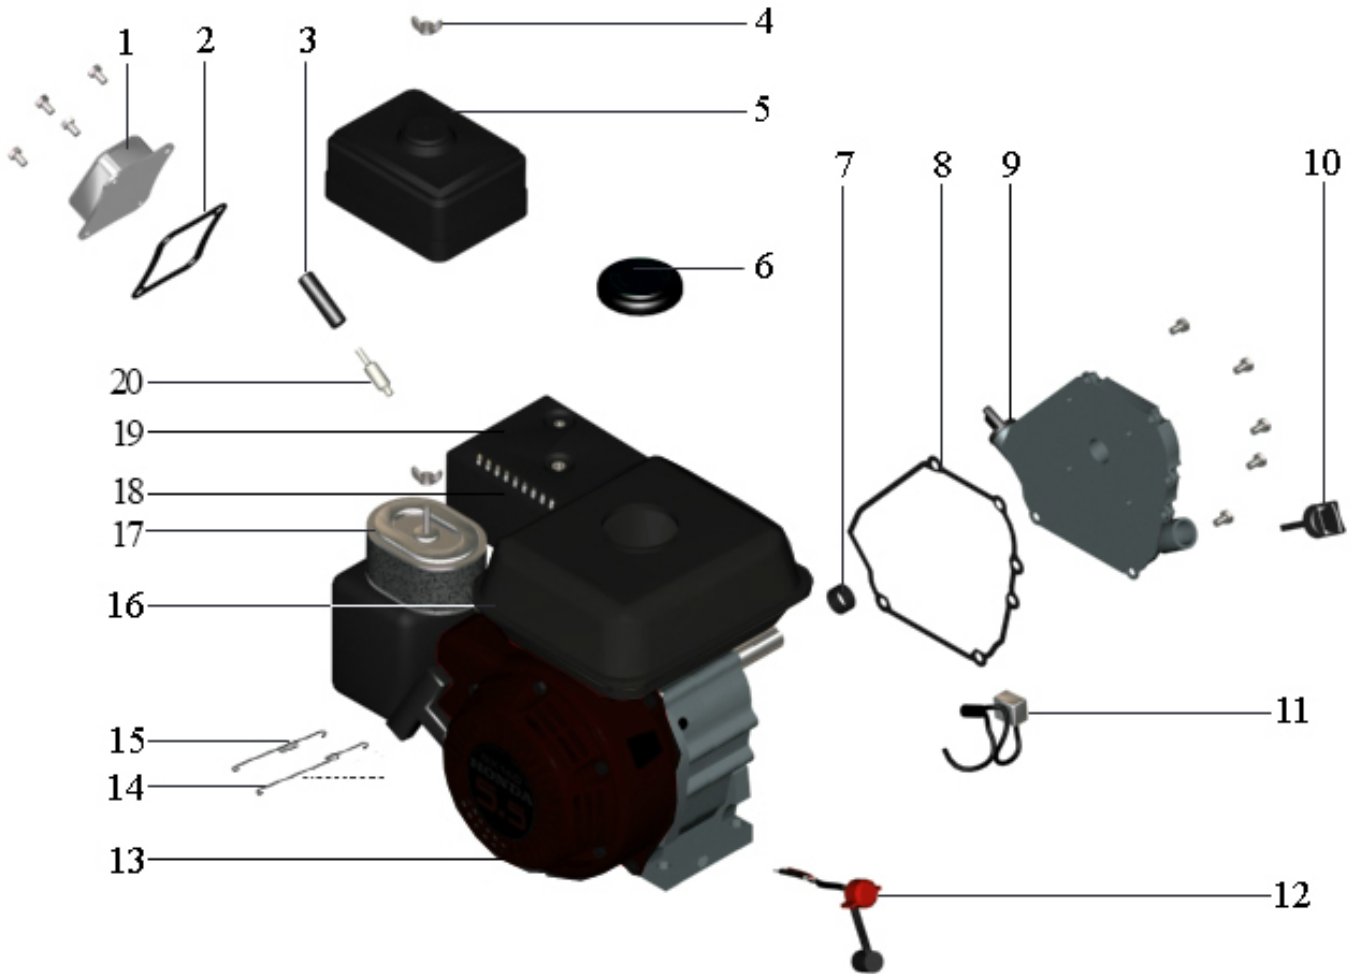

Engine / Fitting Parts Engine parts

Refer to Parts Online for the most up to date information. The printed information might be outdated.

Tue Feb 14 13:44:47 UTC 2023

Item	Part No.	Qty	Name	SN INFO
1	4812085001	1	Bonnet	
2	4812085002	1	Sealing	
3	4812085003	1	spark-plug connector	
4	4812085004	2	Wing nut	
5	4812085005	1	Cover	
6	4812085006	1	Filler cap	
7	4812085007	1	Radial seal	
8	4812085008	1	Seal	
9	4812085198		Cap	
10	4812085009	1	Dip stick	
11	4812085010	1	Control, oil alert	
12	4812085011	1	Circuit breaker	
13	4812085199		Recoil starter	
14	4812085012	1	Spring throttle return	
15	4812085013	1	Spring regulator	
16	4812085014	1	Fuel tank	
17	4812085015	1	Air filter	
18	4812085200		Muffler, cpl.	
19	4812085201		Protector	
20	4812085016	1	Spark-plug