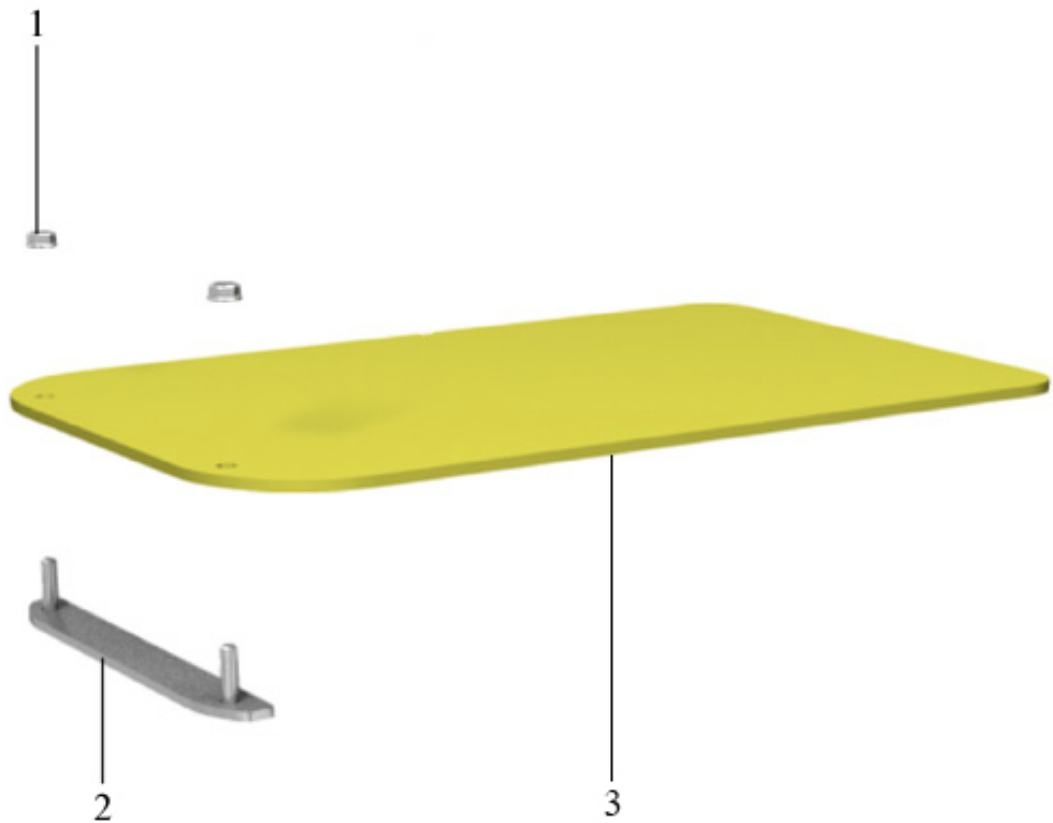

Polyurethane plate parts Polyurethane plate parts, DFP9X

Item	Part No.	Qty	Name	SN INFO
1	4812085020	2	Nut	
2	4812085063	1	Bracket	
3	4812085064	1	Polyurethane plate