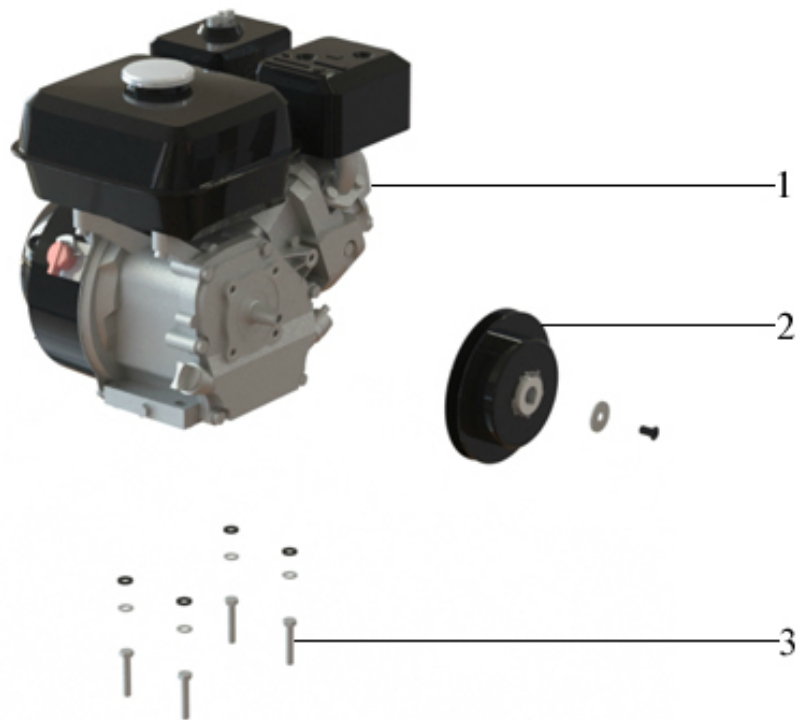

Item	Part No.	Qty	Name	SN INFO
1	4812215512	1	Dynapac color, red	
2	4812215516	1	Dynapac color, white	
3	4812071005	1	Dynapac color, grey	

10 Engine Engine