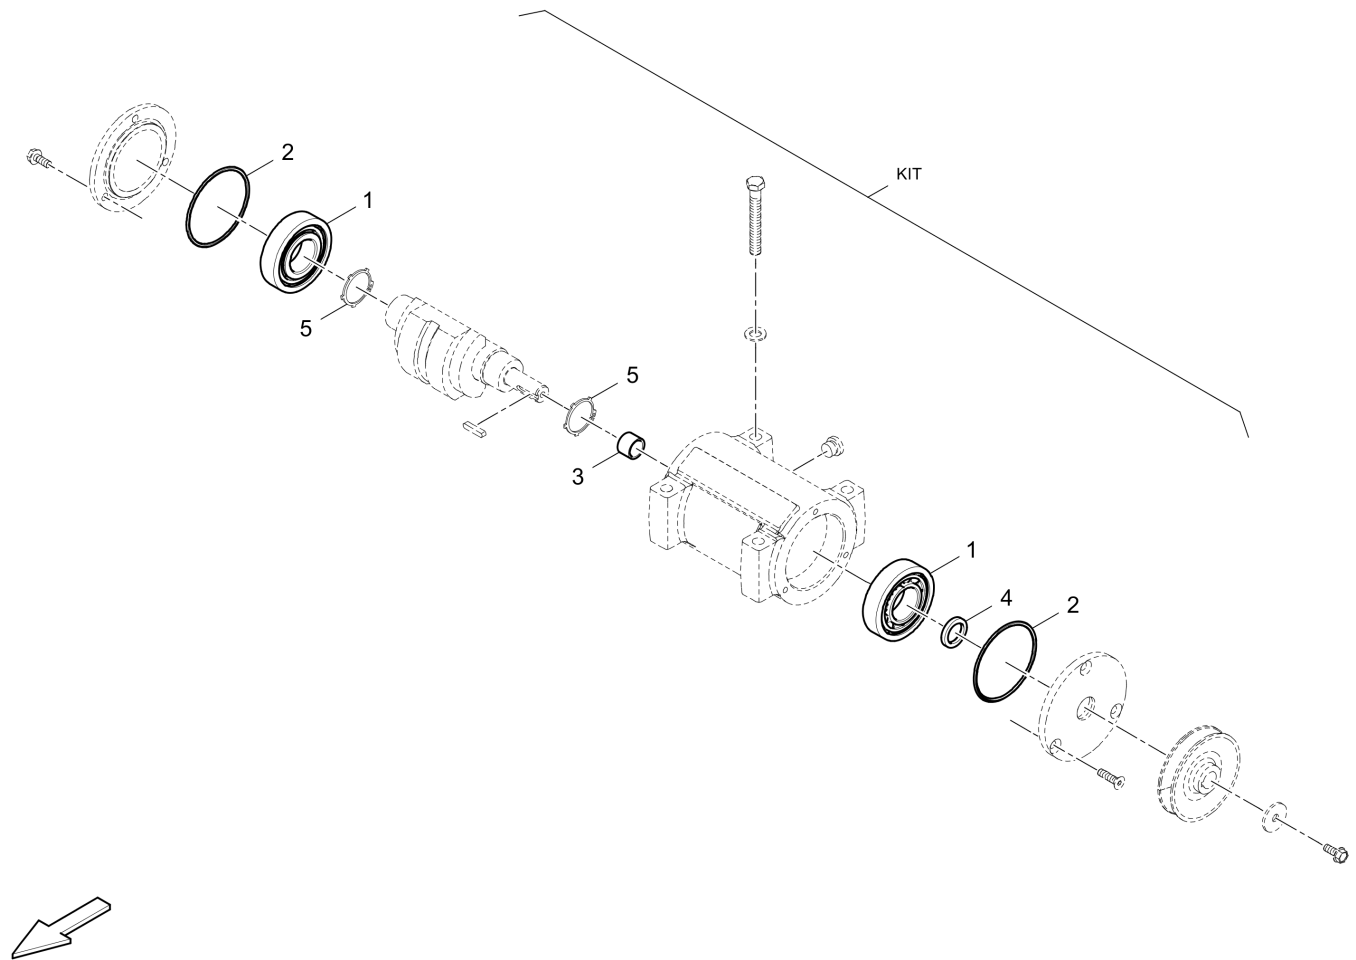

Service, repair and wear part kits 4812085128 Repair kit, exciter unit

Item	Part No.	Qty	Name	SN INFO
KIT	4812085128	1	Repair kit, exciter unit	
1	4812085069	2	Roller bearing	
2	4812085068	2	O-ring	
3	4812085071	1	Inner ring	
4	4812085075	1	Radial sealing	
5	4812085082	1	Circlip