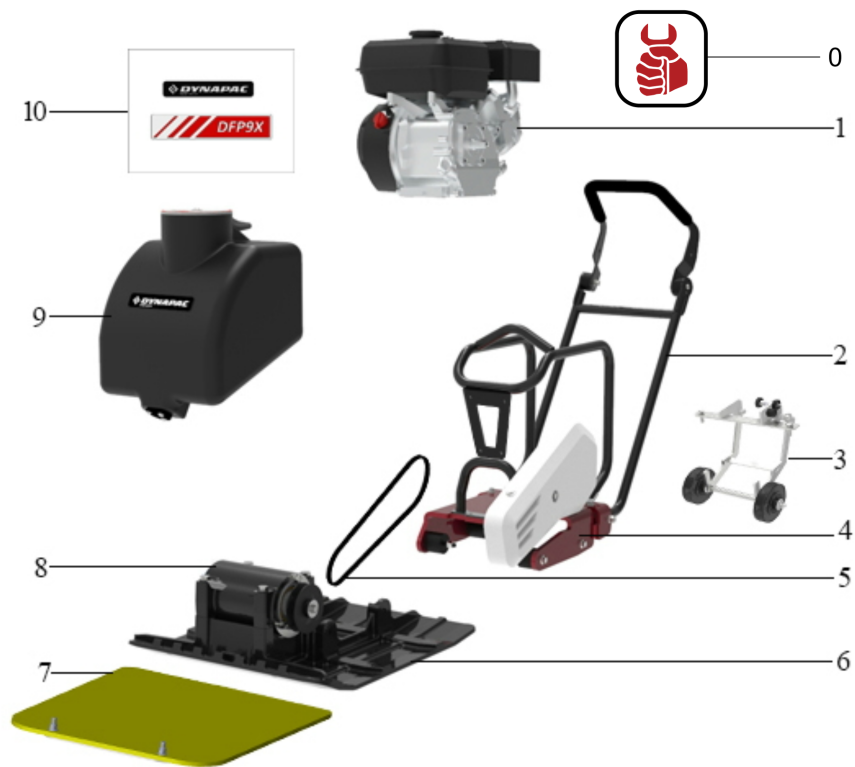

Forward Plate DFP9X

Item	Part No.	Qty	Name	SN INFO
0	PNNA	1	Service, repair and wear part kits	
1	PNNA	1	Engine	
2	4812085024	1	Handle, cpl., comfort	
2	4812085017	1	Handle, cpl., standard	
3	4812335007	1	Transport wheels, cpl.	
4	PNNA	1	Other maschine parts	
5	4812085059	1	V-belt	
6	PNNA	1	Base Plate	
7	4812335006	1	Polyurethane plate, cpl	
8	4812085065	1	Vibrations unit, cpl.	
9	4812335010	1	Water system	
10	PNNA	1	Decal