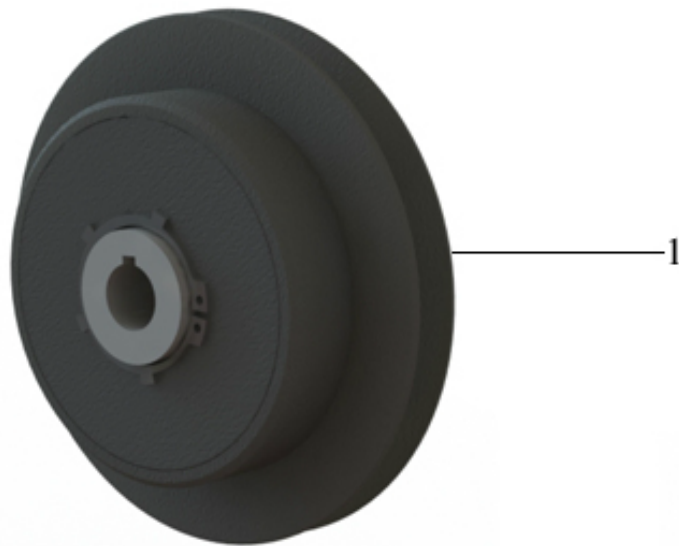

Engine / Fitting Parts Clutch, cpl.