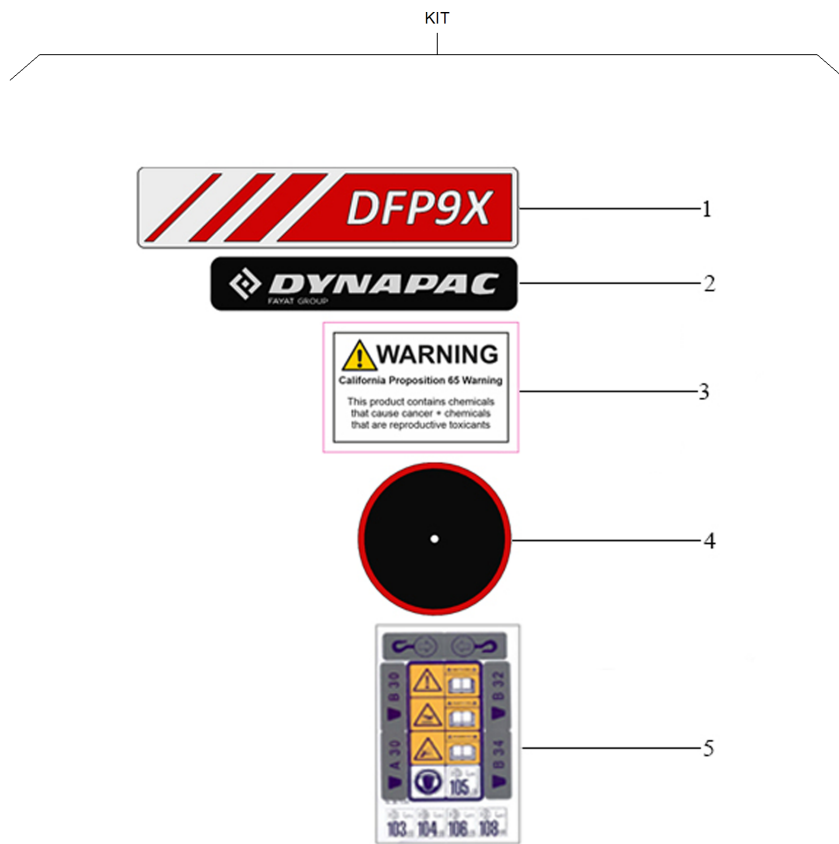

Refurbishing kits 4812065265 Refurbishing kit - decals

Item	Part No.	Qty	Name	SN INFO
KIT	4812065265	1	Refurbishing kit - decals	
1	4812085125	1	Decal	
2	4812085124	2	Decal	
3	4812085158	1	Decal	
4	4812085119	1	Decal	
5	4812085102	1	Decal