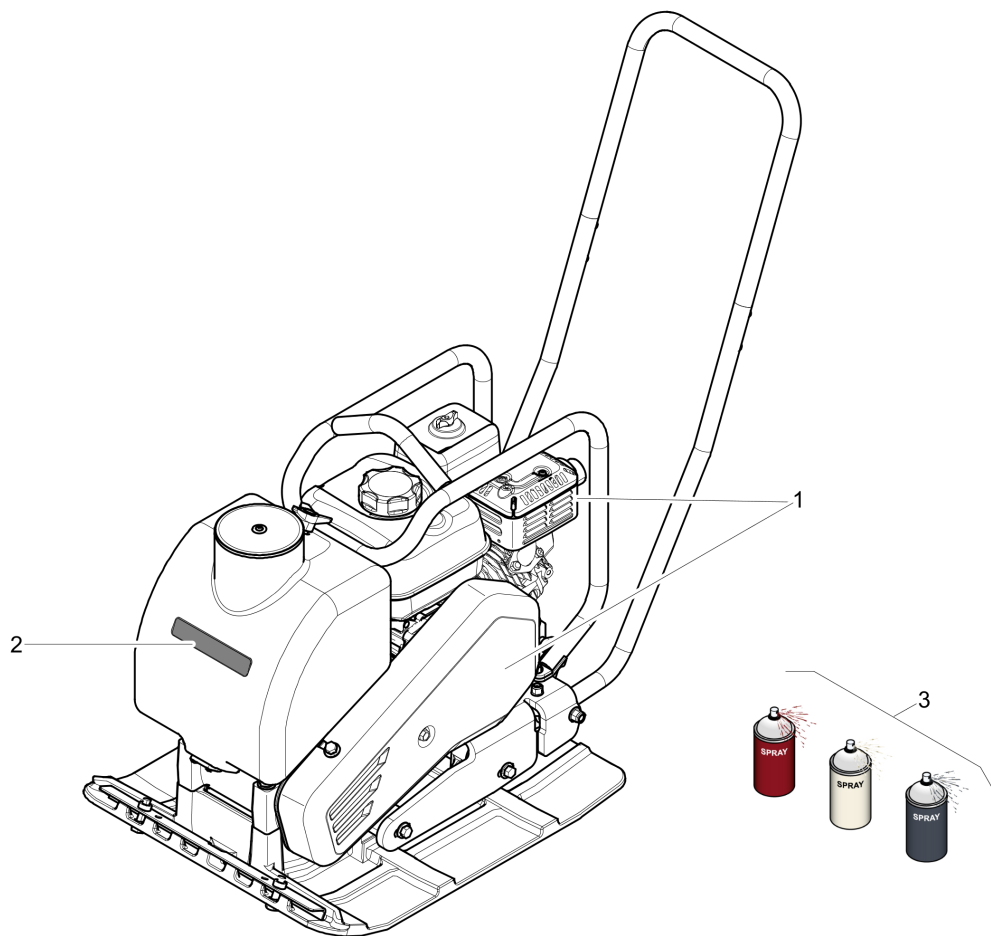

Refurbishing kits Refurbishing kit

Item	Part No.	Qty	Name	SN INFO
1	4812085402	1	Refurbishing kit - covering	
2	4812065265	1	Refurbishing kit - decals	
3	PNNA	1	Color Dynapac-Light