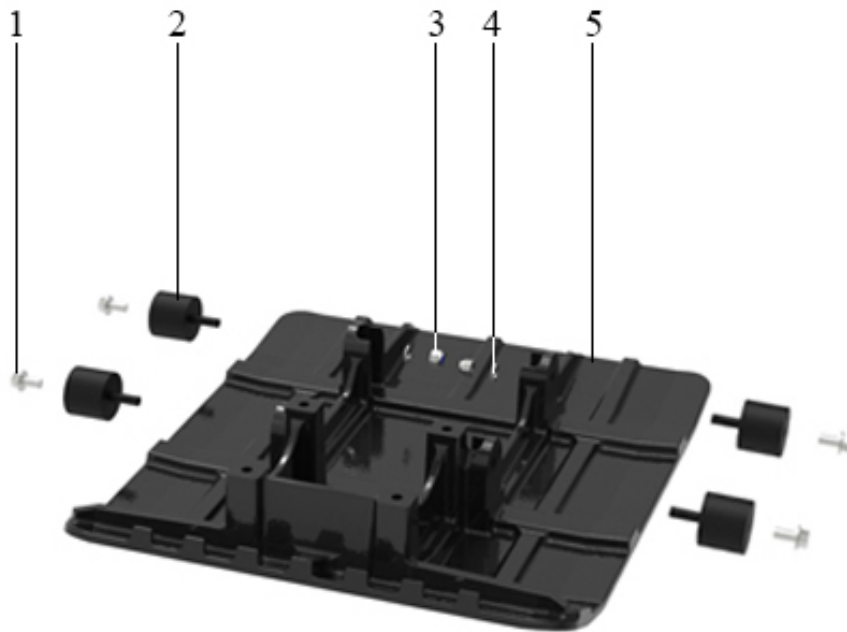

Plate / Foot Base plate 500mm

Item	Part No.	Qty	Name	SN INFO
1	4812085053	4	Screw	
2	4812085054	4	Vibrations isolator	
3	4812085056	4	Nut	
4	4812085055	4	Washer	
5	4812085061	1	Base plate 500mm