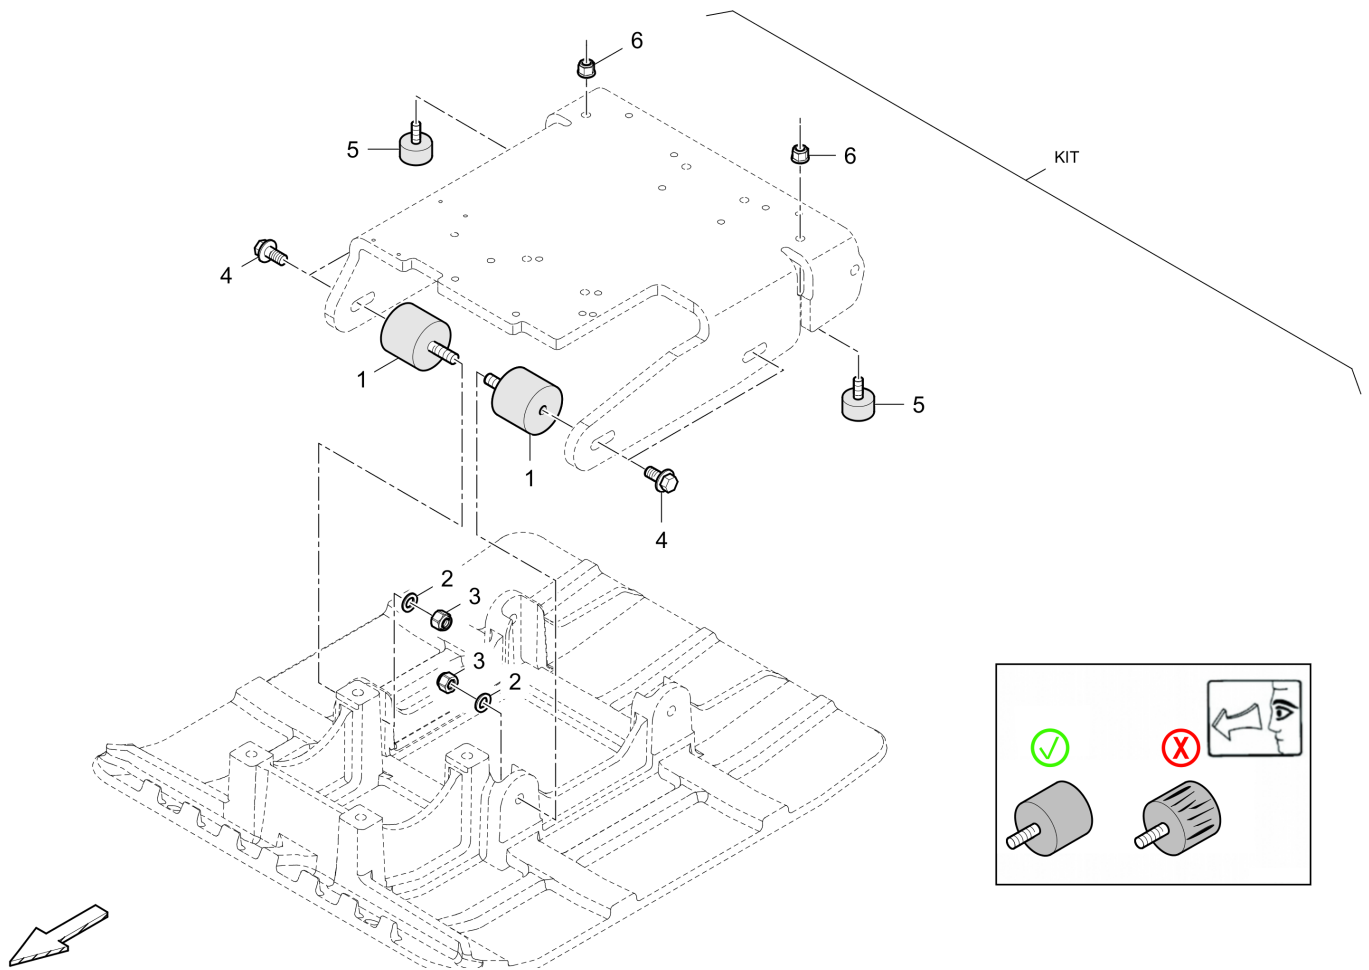

Service, repair and wear part kits 4812085126 Repair kit, shock-absorber

Item	Part No.	Qty	Name	SN INFO
KIT	4812085126	1	Repair kit, shock-absorber	
1	4812085054	4	Vibrations isolator	
2	4812085055	4	Washer	
3	4812085056	4	Nut	
4	4812085053	4	Screw	
5	4812085052	2	Vibrations isolator	
6	4812085034	2	Nut