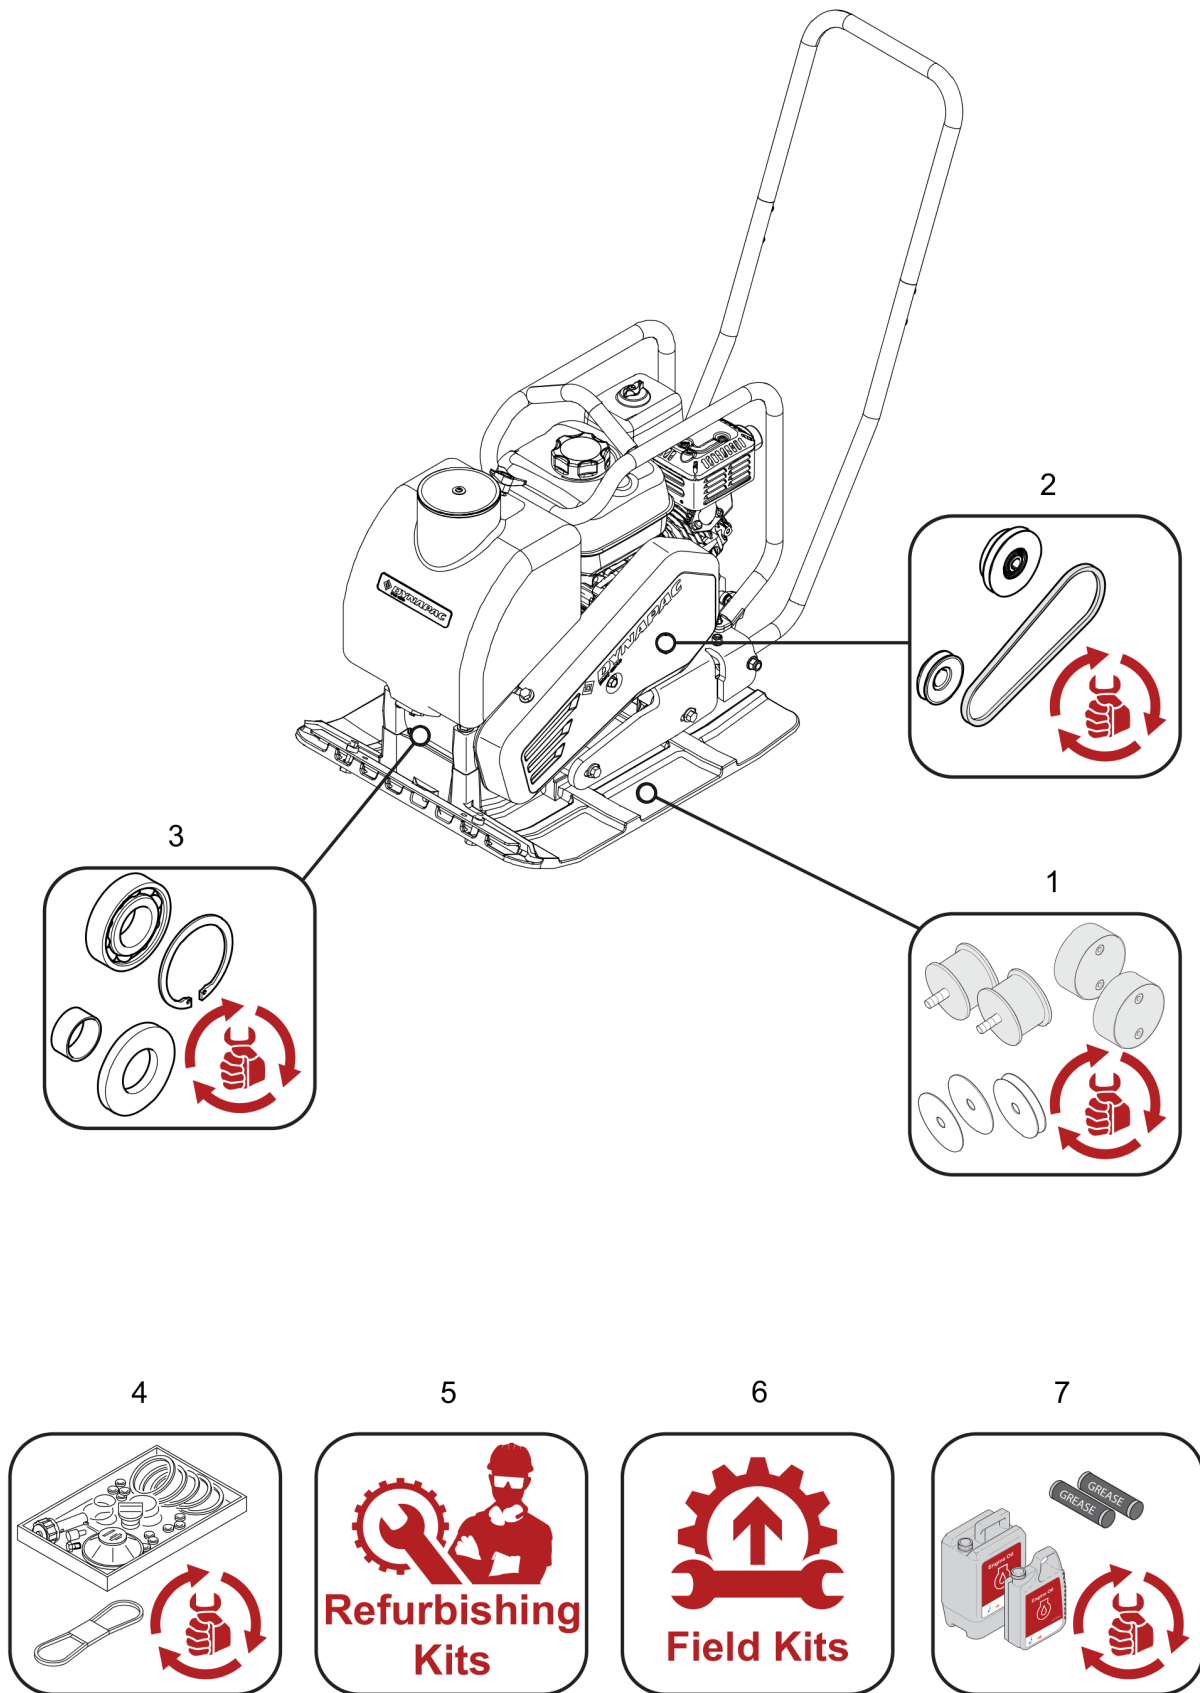

Service, repair and wear part kits Service, repair and wear part kits DFP9X

Refer to Parts Online for the most up to date information. The printed information might be outdated.

Tue Feb 14 13:44:41 UTC 2023

Item	Part No.	Qty	Name	SN INFO
1	4812085126	1	Repair kit, shock-absorber	
2	4812085127	1	Repair kit, transmission	
3	4812085128	1	Repair kit, exciter unit	
4	4812085129	1	Service Kit	
5	PNNA	1	Refurbishing kit	
6	4812335006	1	Polyurethane plate, cpl	
6	4812335010	1	Water system	
6	4812335007	1	Transport wheels, cpl.