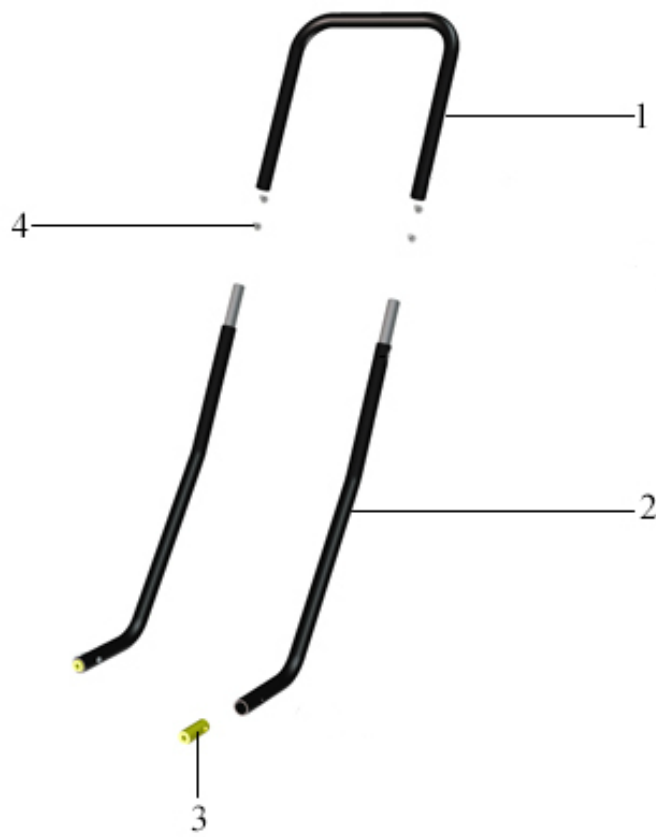

Frame with Attachment Parts Handle, standard parts

Item	Part No.	Qty	Name	SN INFO
1	4812085018	1	Handle upper	
2	4812085019	2	Handle lower	
3	4812085022	2	Plug	
4	4812085023	4	Bolt