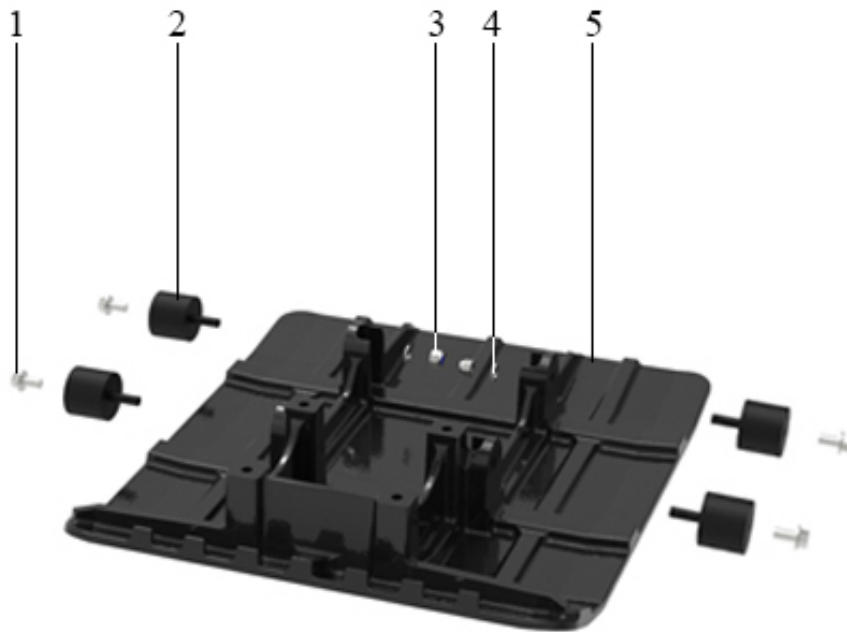

Plate / Foot Base plate 430mm

Item	Part No.	Qty	Name	SN INFO
1	4812085053	4	Screw	
2	4812085054	4	Vibrations isolator	
3	4812085056	4	Nut	
4	4812085055	4	Washer	
5	4812085060	1	Base plate 430mm