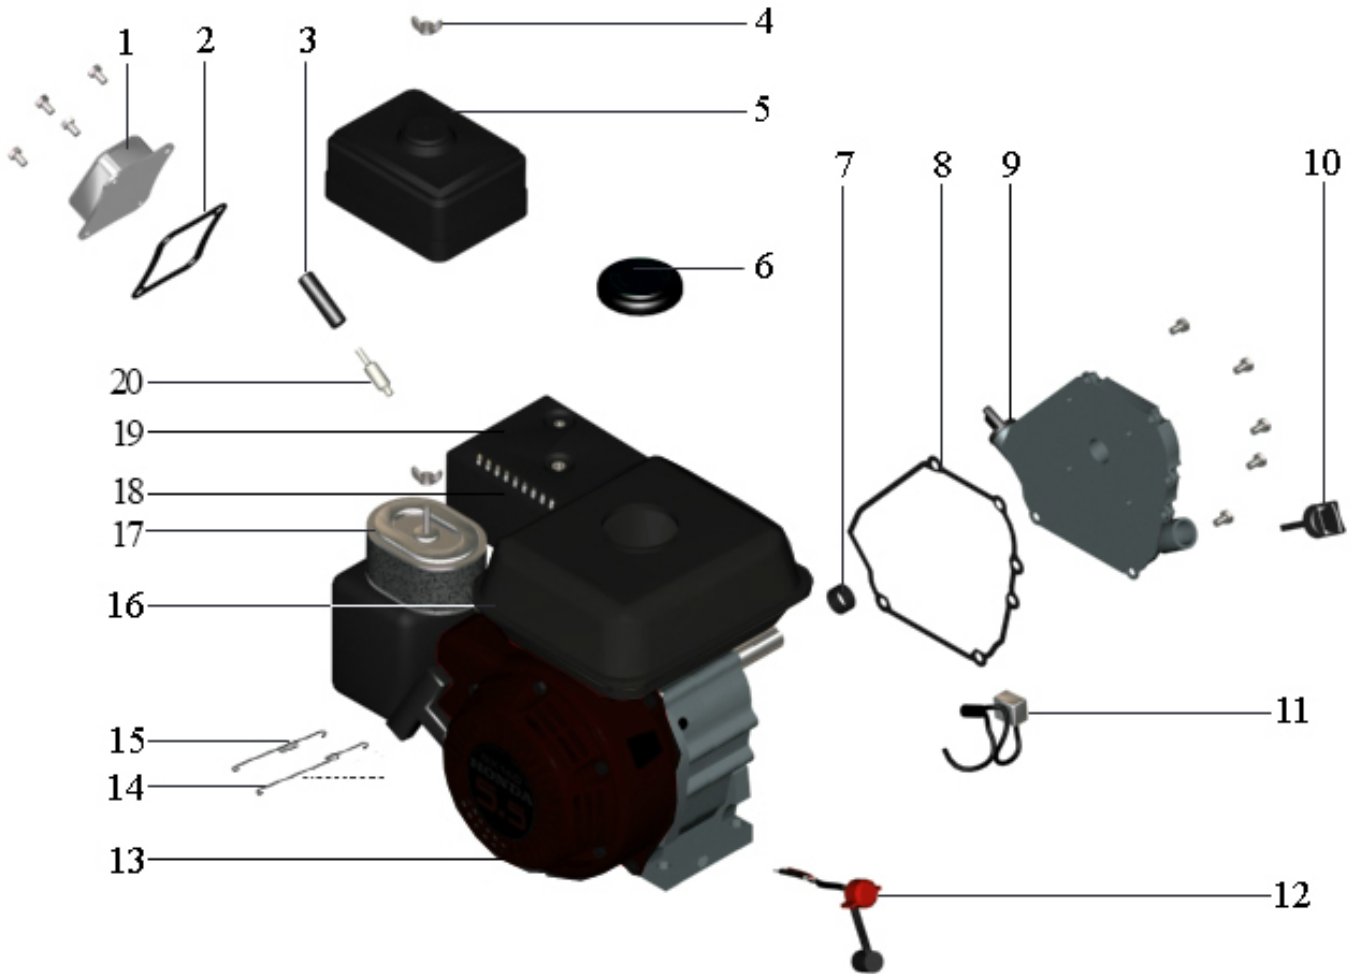

Engine / Fitting Parts Engine parts

Refer to Parts Online for the most up to date information. The printed information might be outdated.

Tue Feb 14 13:43:07 UTC 2023

Item	Part No.	Qty	Name	SN INFO
1	4812085001	1	Bonnet	
2	4812085002	1	Sealing	
3	4812085003	1	spark-plug connector	
4	4812085004	2	Wing nut	
5	4812085005	1	Cover	
6	4812085006	1	Filler cap	
7	4812085007	1	Radial seal	
8	4812085008	1	Seal	
9	4812085198		Cap	
10	4812085009	1	Dip stick	
11	4812085010	1	Control, oil alert	
12	4812085011	1	Circuit breaker	
13	4812085199		Recoil starter	
14	4812085012	1	Spring throttle return	
15	4812085013	1	Spring regulator	
16	4812085014	1	Fuel tank	
17	4812085015	1	Air filter	
18	4812085200		Muffler, cpl.	
19	4812085201		Protector	
20	4812085016	1	Spark-plug