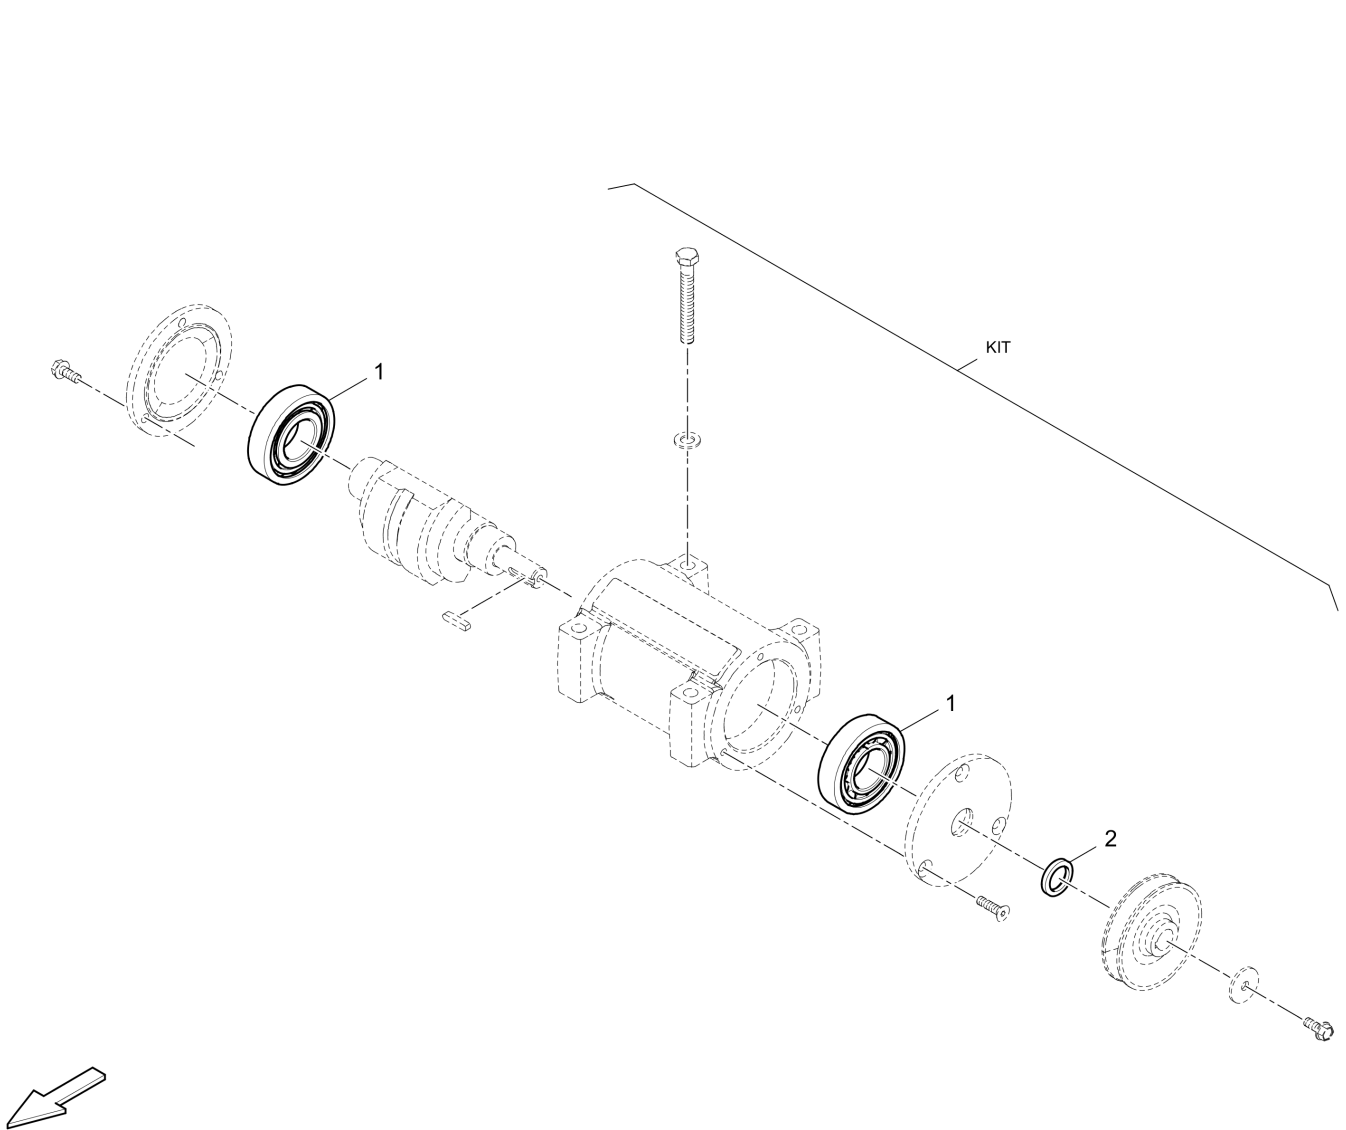

Service, repair and wear part kits 4812085143 Repair kit, exciter unit

Item	Part No.	Qty	Name	SN INFO
KIT	4812085143	1	Repair kit, exciter unit	
1	4812085086	2	Ball bearing	
2	4812085090	1	V-ring