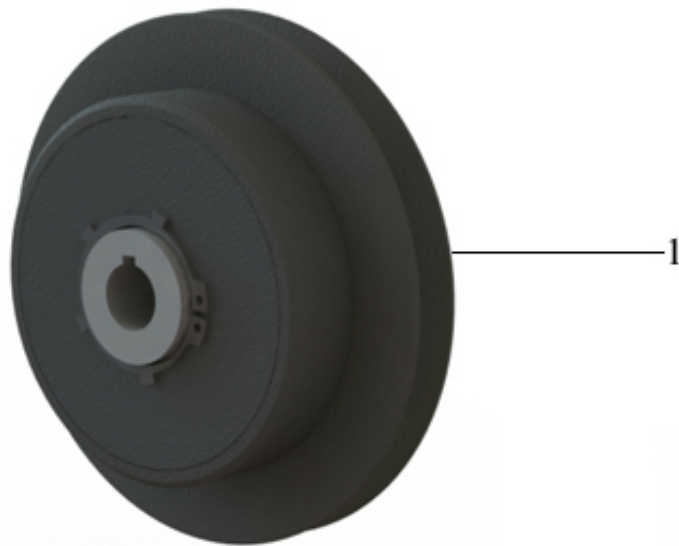

Item	Part No.	Qty	Name	SN INFO
1	4812085059		V-belt	

Engine / Fitting Parts Clutch, cpl.

Item	Part No.	Qty	Name	SN INFO
1	4812085130	1	Clutch, cpl.	

Engine / Fitting Parts Centrifugal clutch parts

Item	Part No.	Qty	Name	SN INFO
1	4812085131	1	Belt pulley	
2	4812085132	1	Ball bearing	
3	4812085133	2	Weight	
4	4812085134	2	Clutch lining	
5	4812085135	4	Spring	
6	4812085136	1	Circlip	
7	4812085141	1	Hub	