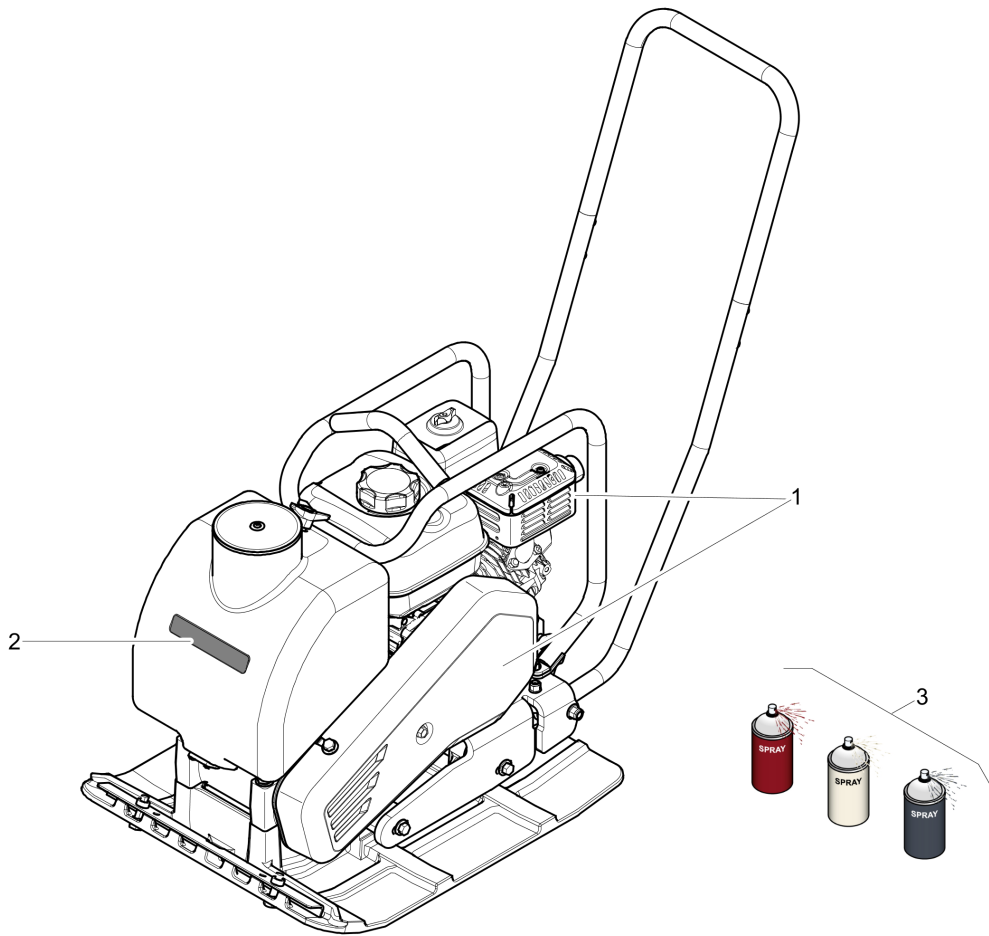

Refurbishing kits Refurbishing kit

Item	Part No.	Qty	Name	SN INFO
1	4812085402	1	Refurbishing kit - covering	
2	4812065264	1	Refurbishing kit - decals	
3	PNNA	1	Color Dynapac-Light