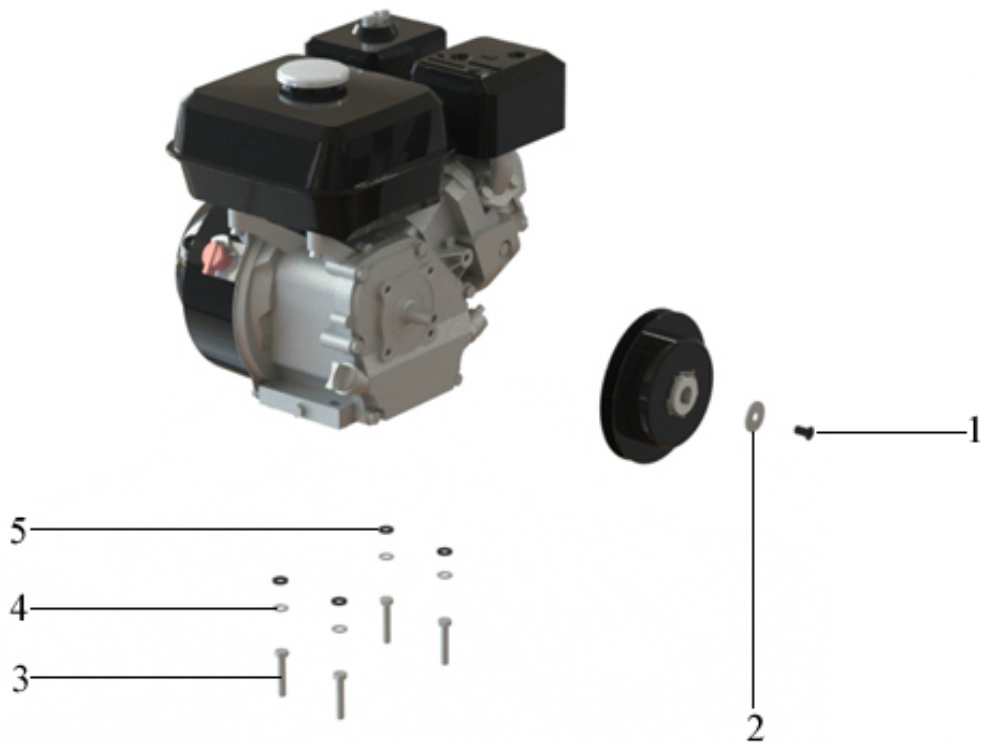

Engine / Fitting Parts Mounting parts

Item	Part No.	Qty	Name	SN INFO
1	4812085202	1	Bolt	
2	4812085162	1	Washer	
3	4812085033	4	Bolt	
4	4812085032	4	Washer	
5	4812085165	4	Washer