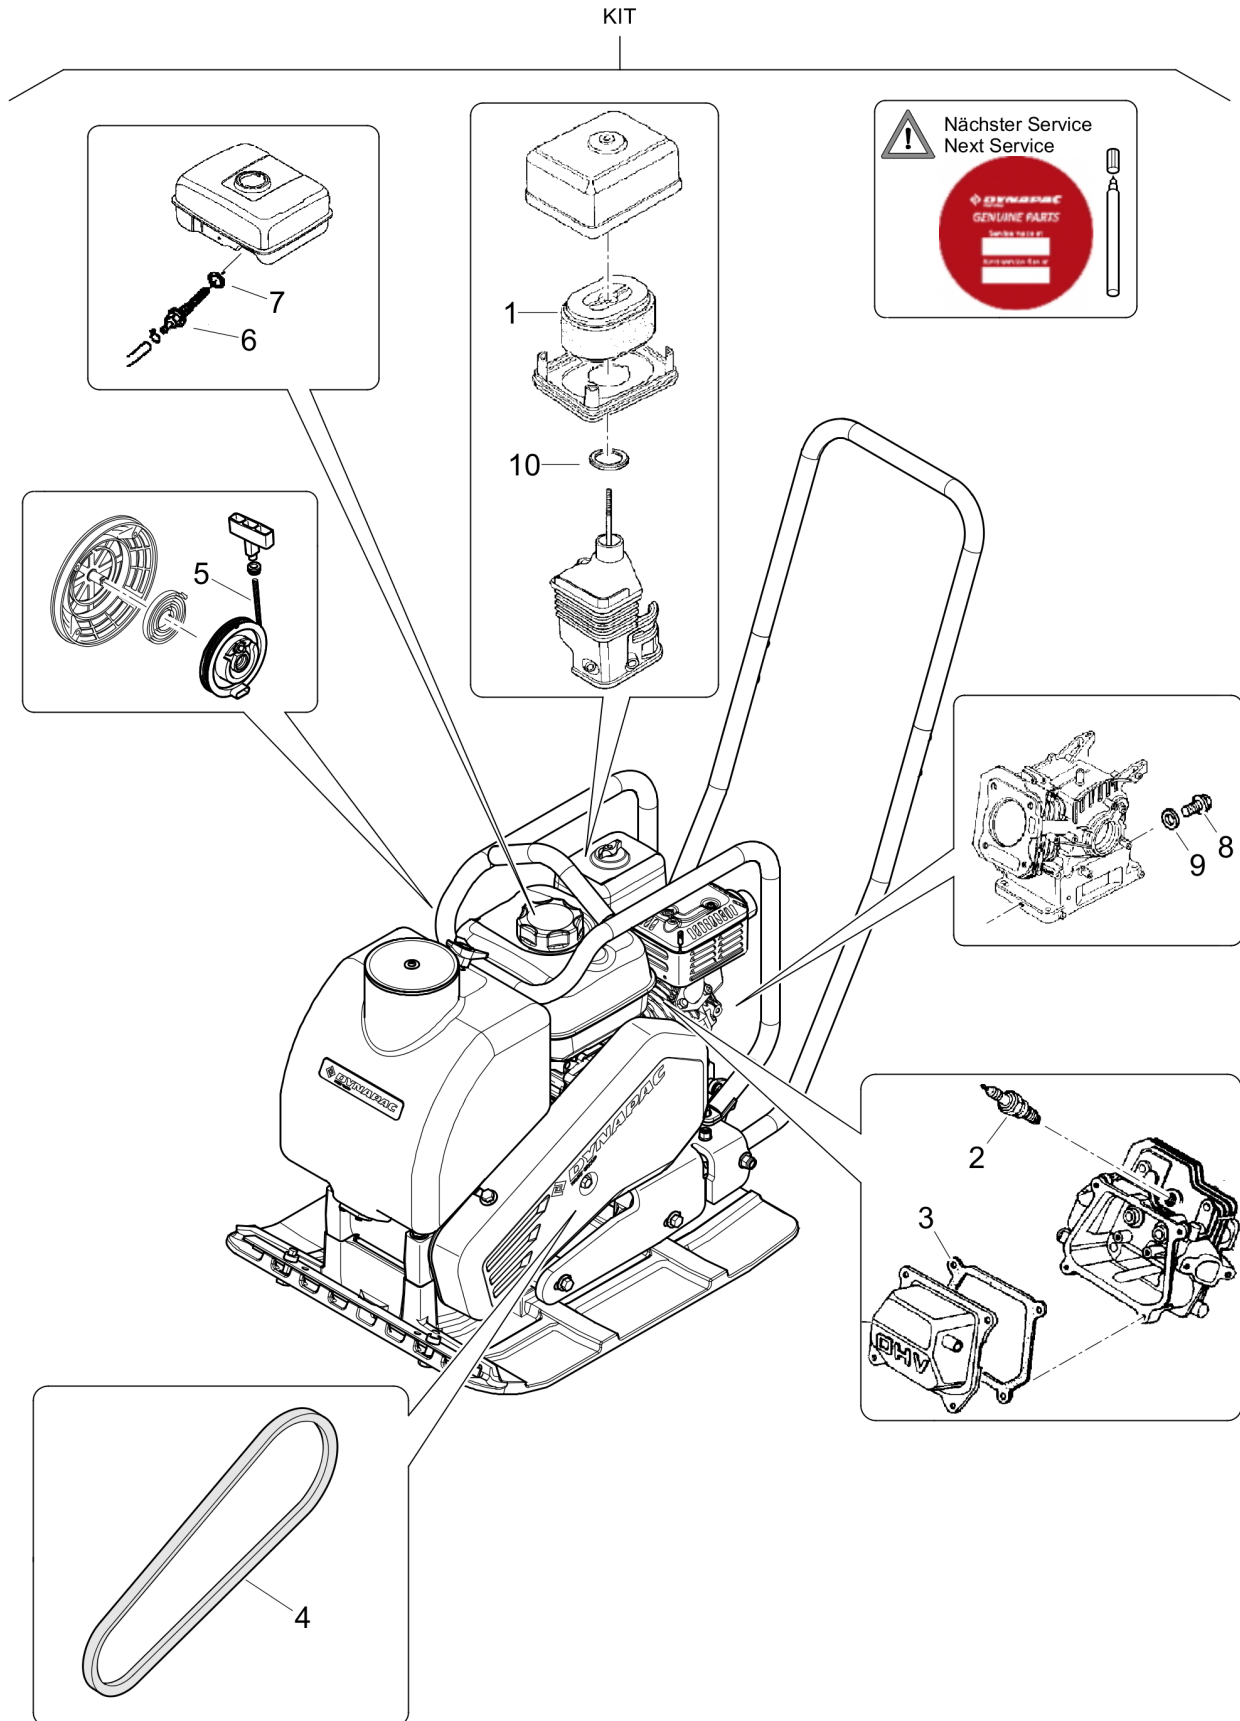

Service, repair and wear part kits 4812085142 Repair kit, transmission

Item	Part No.	Qty	Name	SN INFO
KIT	4812085142	1	Repair kit, transmission	
1	4812085130	1	Clutch, cpl.	
2	4812085059	1	V-belt	
3	4812085084	1	Bolt	
4	4812085079	1	Washer	
5	4812085080	1	V-belt pulley	
6	4812085078	1	Flat key	

Service, repair and wear part kits 4812085143 Repair kit, exciter unit

Item	Part No.	Qty	Name	SN INFO
KIT	4812085143	1	Repair kit, exciter unit	
1	4812085086	2	Ball bearing	
2	4812085090	1	V-ring	

Service, repair and wear part kits 4812085129 Service Kit

Refer to Parts Online for the most up to date information. The printed information might be outdated.

Tue Feb 14 13:43:02 UTC 2023

Item	Part No.	Qty	Name	SN INFO
KIT	4812085129	1	Service Kit	
1	4812085015	1	Air filter	
2	4812085016	1	Spark-plug	
3	4812085002	1	Sealing	
4	4812085059	1	V-belt	
5	4812085148	1	Rope, recoil starter	
6	4812085150	1	Fuel filter	
7	4812085151	1	Seal ring fuel filter	
8	4812085152	1	Oil plug	
9	4812085153	1	Gasket oil drain	
10	4812085154	1	Gasket knuckle tube	
11	4812064504	1	Service-sticker	