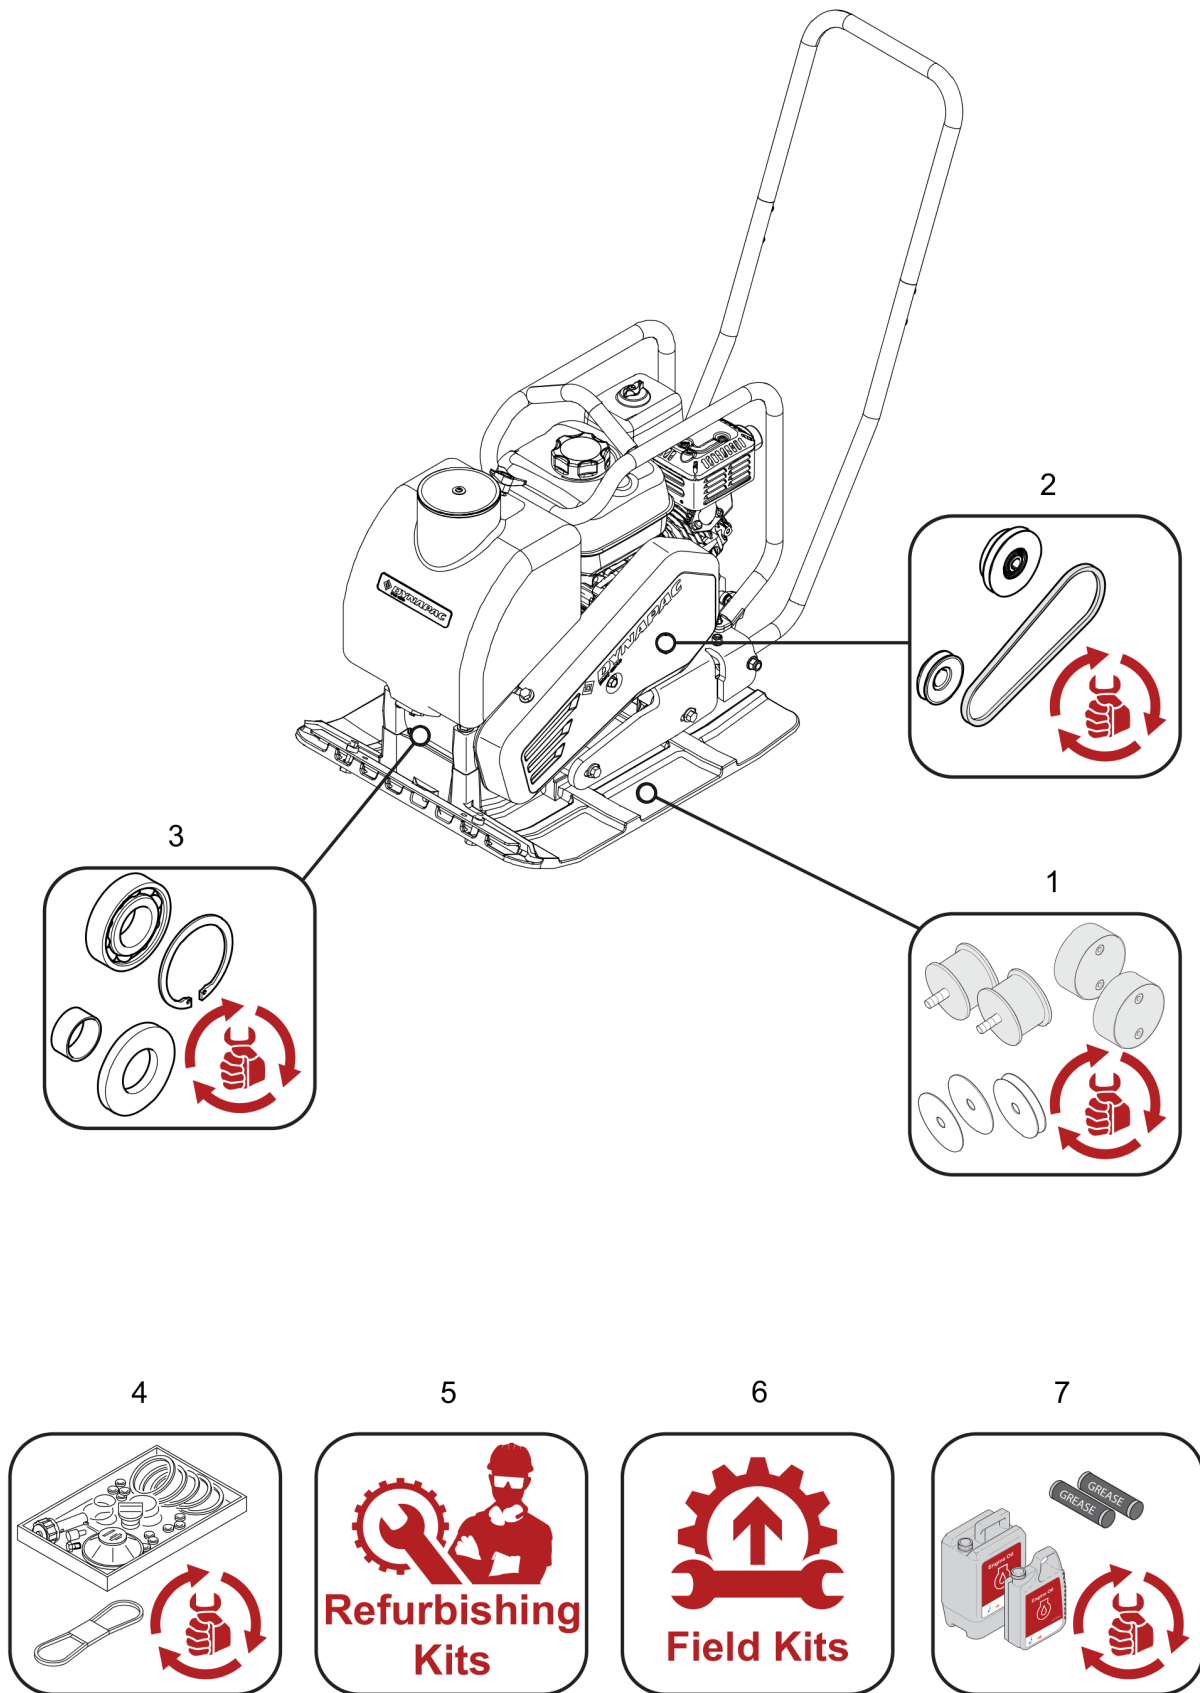

Service, repair and wear part kits Service, repair and wear part kits DFP8X

Refer to Parts Online for the most up to date information. The printed information might be outdated.

Tue Feb 14 13:42:59 UTC 2023

Item	Part No.	Qty	Name	SN INFO
1	4812085126	1	Repair kit, shock-absorber	
2	4812085142	1	Repair kit, transmission	
3	4812085143	1	Repair kit, exciter unit	
4	4812085129	1	Service Kit	
5	PNNA	1	Refurbishing kit	
6	4812335005	1	Polyurethane plate, cpl	
6	4812335008	1	Water system	
6	4812335007	1	Transport wheels, cpl.