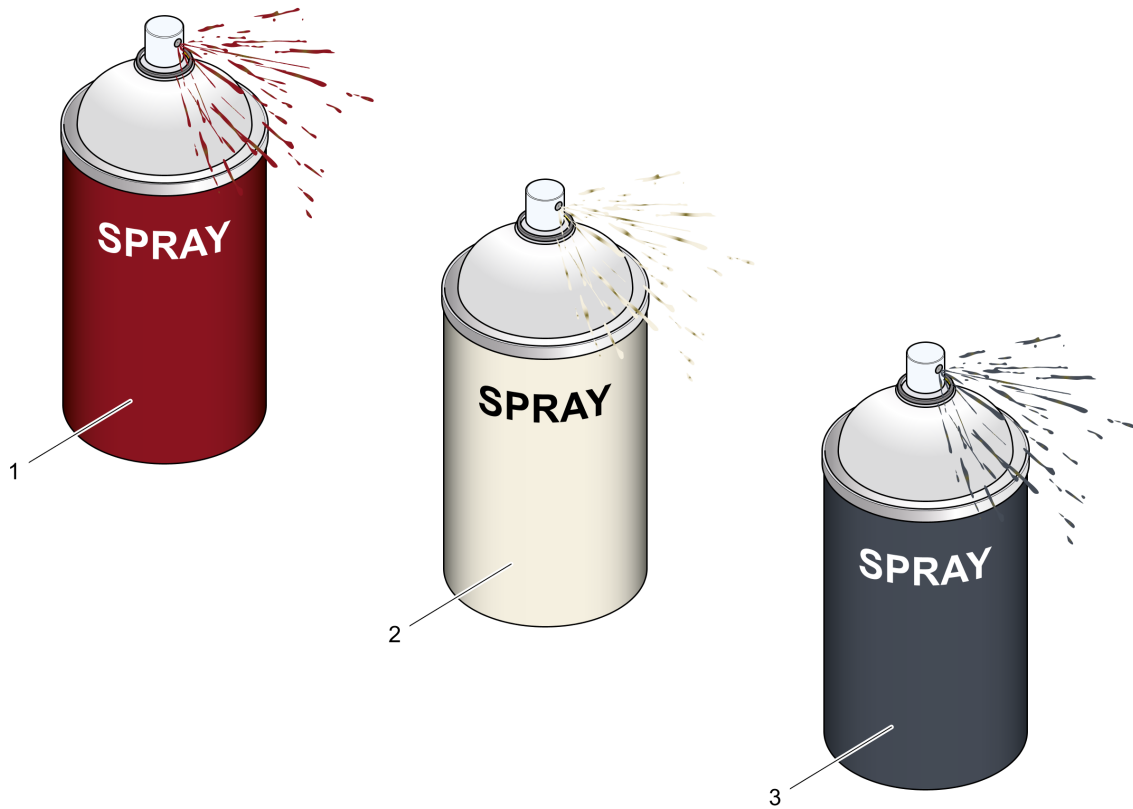

Refurbishing kits Color Dynapac-Light

Item	Part No.	Qty	Name	SN INFO
1	4812215512	1	Dynapac color, red	
2	4812215516	1	Dynapac color, white	
3	4812071005	1	Dynapac color, grey