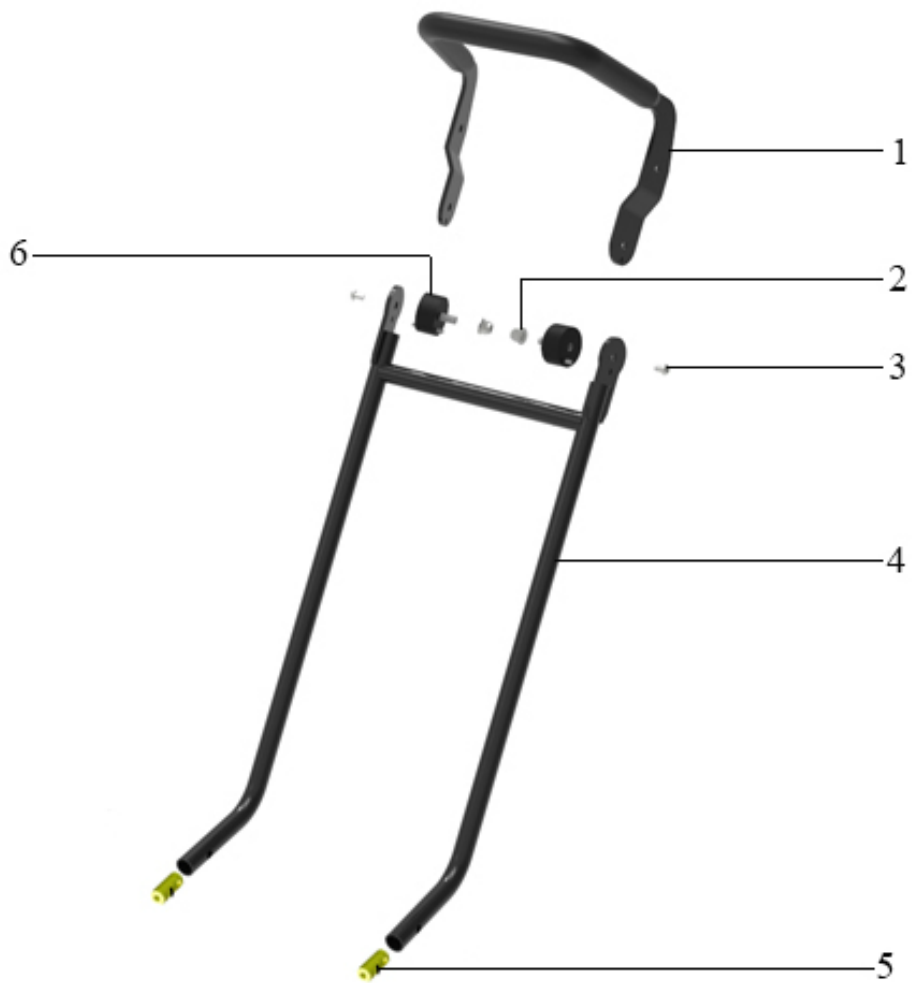

Item	Part No.	Qty	Name	SN INFO
1	4812085059		V-belt	

Engine / Fitting Parts Clutch, cpl.

Item	Part No.	Qty	Name	SN INFO
1	4812085130	1	Clutch, cpl.	

Engine / Fitting Parts Centrifugal clutch parts

Item	Part No.	Qty	Name	SN INFO
1	4812085131	1	Belt pulley	
2	4812085132	1	Ball bearing	
3	4812085133	2	Weight	
4	4812085134	2	Clutch lining	
5	4812085135	4	Spring	
6	4812085136	1	Circlip	
7	4812085141	1	Hub	

50 Frame Other machine parts

Item	Part No.	Qty	Name	SN INFO
1	4812085024	2	Handle, cpl., comfort	
1	4812085017	1	Handle, cpl., standard	
2	4812085047	4	Screw	
3	4812085048	2	Bolt	
4	4812085049	1	Belt guard	
5	4812085050	1	Belt tensioner lock	
6	4812085051	1	Screw	
7	4812085052	2	Vibrations isolator	
8	4812085053	4	Screw	
9	4812085054	4	Vibrations isolator	
10	4812085055	4	Washer	
11	4812085056	4	Nut	
12	4812085057	1	Engine plate	
13	4812085034	2	Nut	
14	4812085029	2	Bolt	
15	4812085021	2	Bolt	
16	4812085029	2	Bolt	
17	4812085058	1	Lifting hook	

Frame with Attachment Parts Handle, cpl., comfort

Item	Part No.	Qty	Name	SN INFO
1	4812085024	1	Handle, cpl., comfort	
1	PNNA	1	devibrated_handle_parts	

Frame with Attachment Parts devibrated_handle_parts