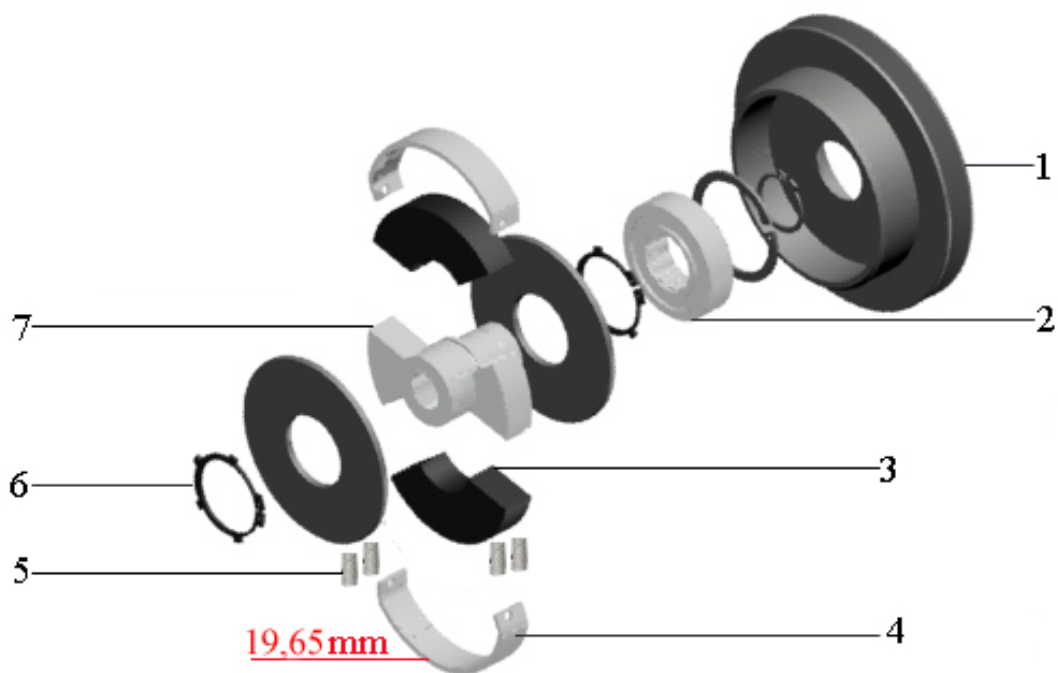

Tue Feb 14 13:43:07 UTC 2023

Item	Part No.	Qty	Name	SN INFO
1	4812085001	1	Bonnet	
2	4812085002	1	Sealing	
3	4812085003	1	spark-plug connector	
4	4812085004	2	Wing nut	
5	4812085005	1	Cover	
6	4812085006	1	Filler cap	
7	4812085007	1	Radial seal	
8	4812085008	1	Seal	
9	4812085198		Cap	
10	4812085009	1	Dip stick	
11	4812085010	1	Control, oil alert	
12	4812085011	1	Circuit breaker	
13	4812085199		Recoil starter	
14	4812085012	1	Spring throttle return	
15	4812085013	1	Spring regulator	
16	4812085014	1	Fuel tank	
17	4812085015	1	Air filter	
18	4812085200		Muffler, cpl.	
19	4812085201		Protector	
20	4812085016	1	Spark-plug	

Engine / Fitting Parts Mounting parts

Item	Part No.	Qty	Name	SN INFO
1	4812085202	1	Bolt	
2	4812085162	1	Washer	
3	4812085033	4	Bolt	
4	4812085032	4	Washer	
5	4812085165	4	Washer	

Engine / Fitting Parts V-Belt

Item	Part No.	Qty	Name	SN INFO
1	4812085059		V-belt	

Engine / Fitting Parts Clutch, cpl.

Item	Part No.	Qty	Name	SN INFO
1	4812085130	1	Clutch, cpl.	

Engine / Fitting Parts Centrifugal clutch parts

Item	Part No.	Qty	Name	SN INFO
1	4812085131	1	Belt pulley	
2	4812085132	1	Ball bearing	
3	4812085133	2	Weight	
4	4812085134	2	Clutch lining	
5	4812085135	4	Spring	
6	4812085136	1	Circlip	
7	4812085141	1	Hub	