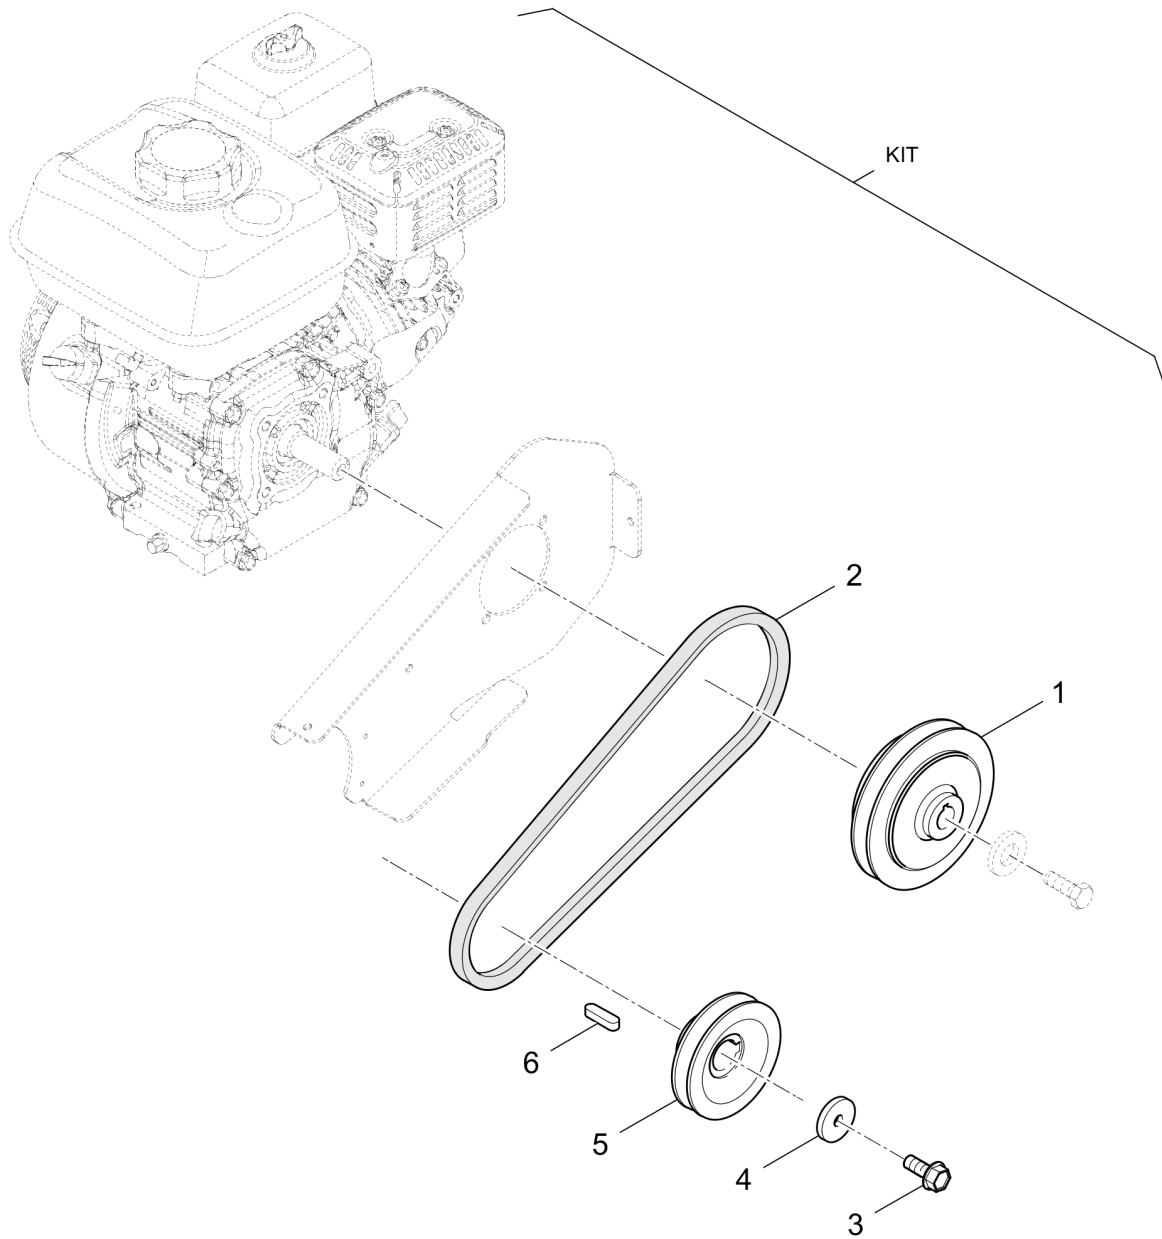

Service, repair and wear part kits 4812085142 Repair kit, transmission

Item	Part No.	Qty	Name	SN INFO
KIT	4812085142	1	Repair kit, transmission	
1	4812085130	1	Clutch, cpl.	
2	4812085059	1	V-belt	
3	4812085084	1	Bolt	
4	4812085079	1	Washer	
5	4812085080	1	V-belt pulley	
6	4812085078	1	Flat key