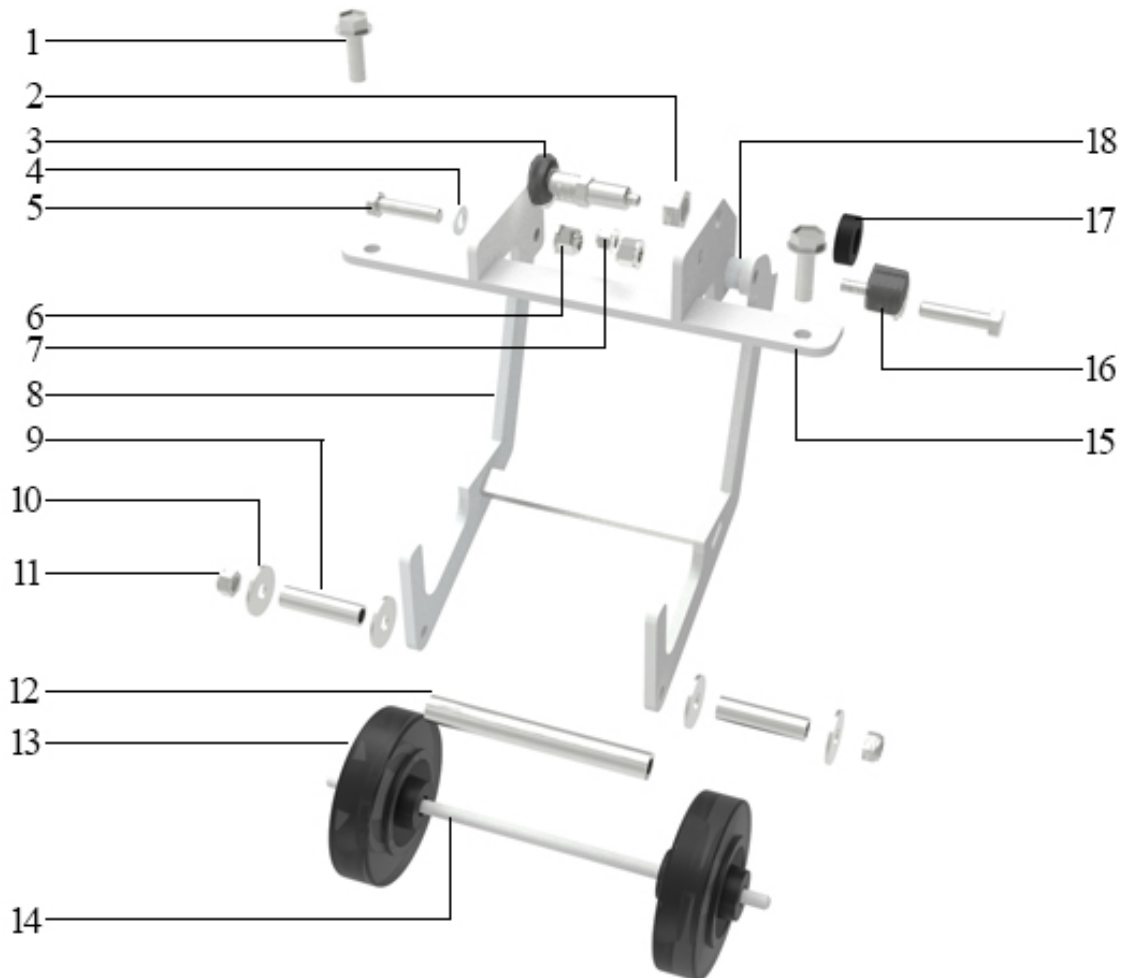

Transport wheel Transport wheel parts

Item	Part No.	Qty	Name	SN INFO
1	4812085029	2	Bolt	
2	4812085030	1	Nut	
3	4812085031	1	Indexing plungers	
4	4812085032	2	Washer	
5	4812085033	2	Bolt	
6	4812085034	2	Nut	
7	4812085035	1	Nut	
8	4812085036	1	Bracket	
9	4812085037	2	Wheel hubs	
10	4812085038	4	Washer	
11	4812085214	2	Nut	
12	4812085040	1	Spacer	
13	4812085041	2	Wheel	
14	4812085042	1	Stud screw	
15	4812085043	1	Bracket	
16	4812085044	1	Impact damper	
17	4812085045	2	Washer	
18	4812085046	2	Spacer