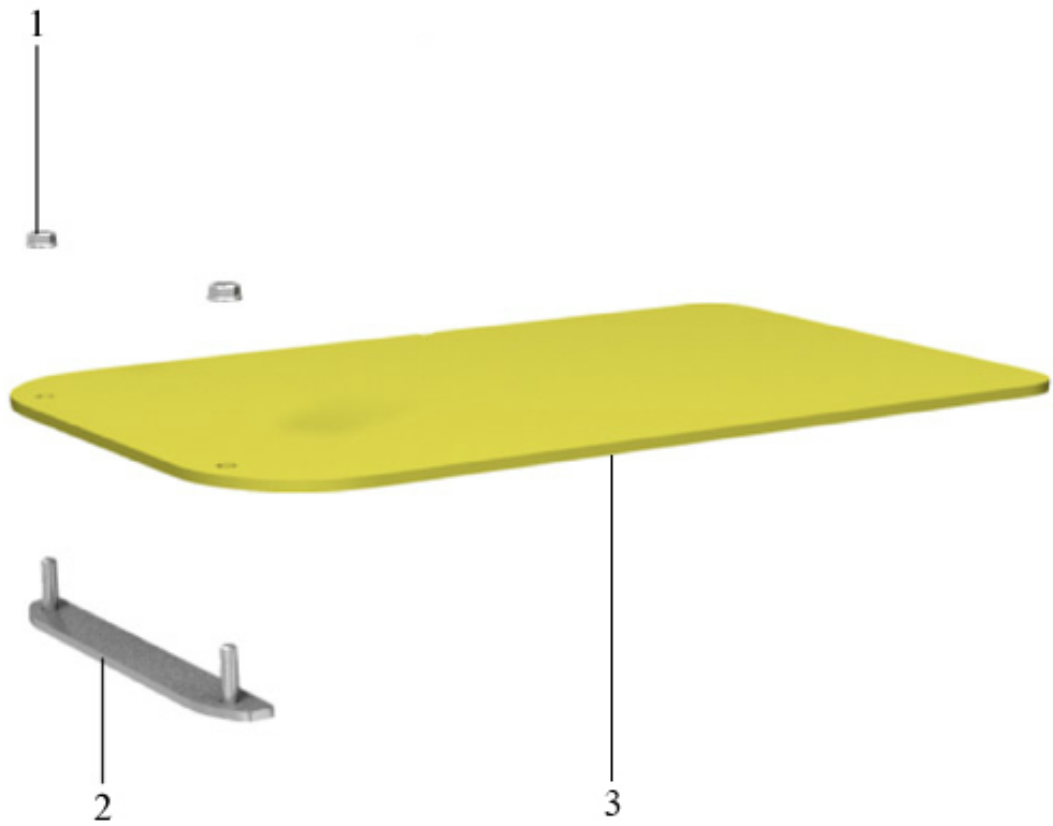

Polyurethane plate Polyurethane plate parts, DFP8X

Item	Part No.	Qty	Name	SN INFO
1	4812085020	2	Nut	
2	4812085063	1	Bracket	
3	4812085137	1	Polyurethane plate