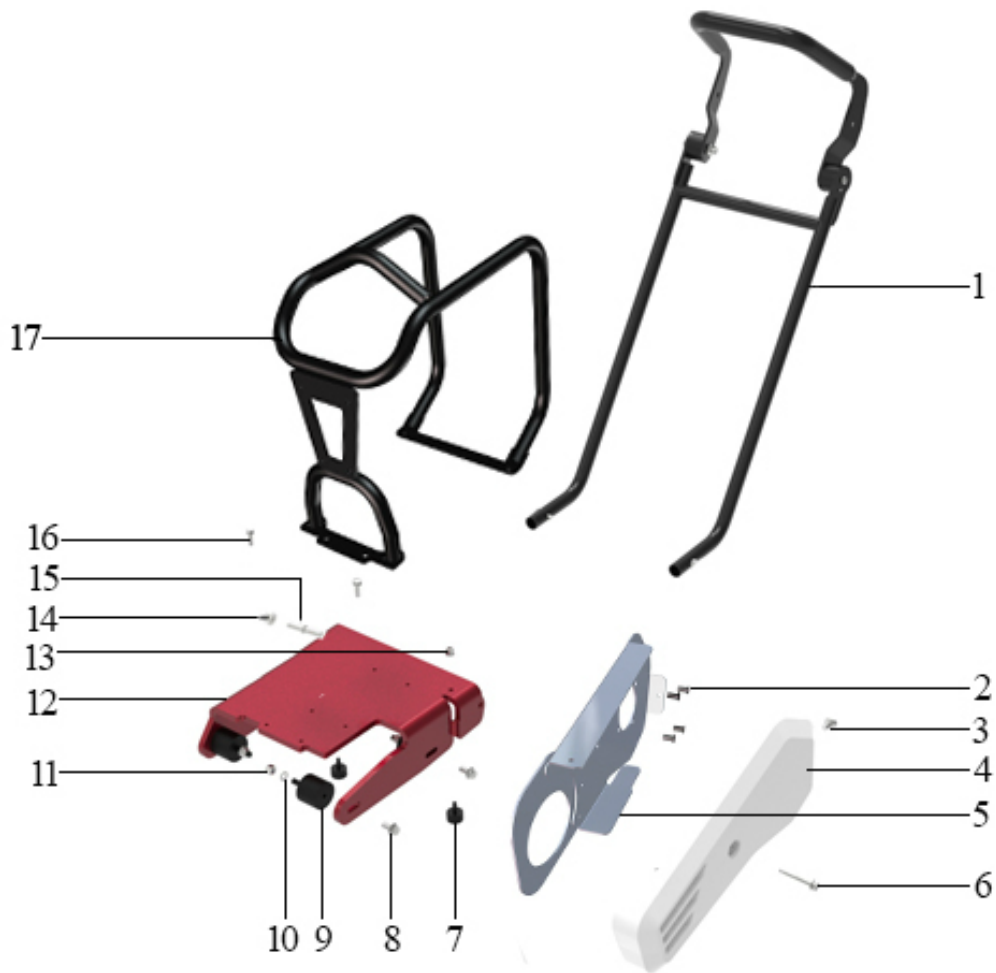

50 Frame Other machine parts

Item	Part No.	Qty	Name	SN INFO
1	4812085024	2	Handle, cpl., comfort	
1	4812085017	1	Handle, cpl., standard	
2	4812085047	4	Screw	
3	4812085048	2	Bolt	
4	4812085049	1	Belt guard	
5	4812085050	1	Belt tensioner lock	
6	4812085051	1	Screw	
7	4812085052	2	Vibrations isolator	
8	4812085053	4	Screw	
9	4812085054	4	Vibrations isolator	
10	4812085055	4	Washer	
11	4812085056	4	Nut	
12	4812085057	1	Engine plate	
13	4812085034	2	Nut	
14	4812085029	2	Bolt	
15	4812085021	2	Bolt	
16	4812085029	2	Bolt	
17	4812085058	1	Lifting hook