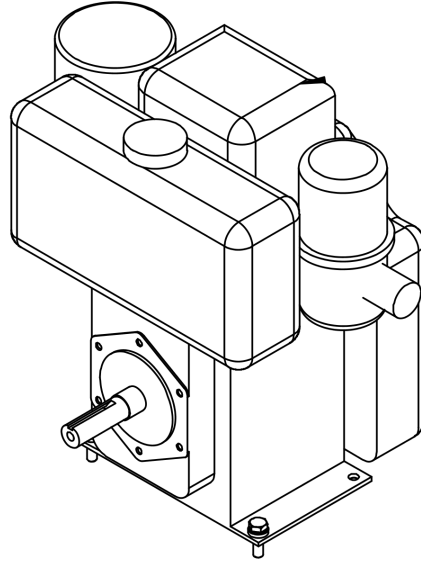

Vibratory plate with engine Service parts

Item	Part No.	Name	Qty	L	C	SN INFO
1	4812086361	Oil filter with O ring	1			
2	4812086362	O - Ring for Oil filter	1			
3	4812086363	Oil drain plug washer	1			
4	4812086364	Filter element for air filter	1			
5	4812086365	Sealing ring for air filter	1			
6	4812086366	Fuel pipe from pipe tank	1			
7	4812086367	Washer for banjo bolts	2			
8	4812086368	Copper washer	2			
9	4812086369	Fuel filter	1			
10	4812086370	Starter rope	1