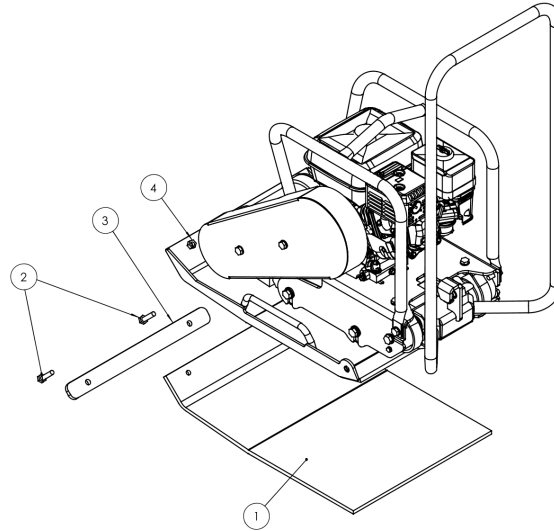

Vulkollan plate Vulkollan plate

Item	Part No.	Name	Qty	L	C	SN INFO
1	4812086359	Vulkollan	1			
2	-	Hex. Head screw	2			
3	4812086360	Bracket for vulkollan	1			
4	-	Nut	2