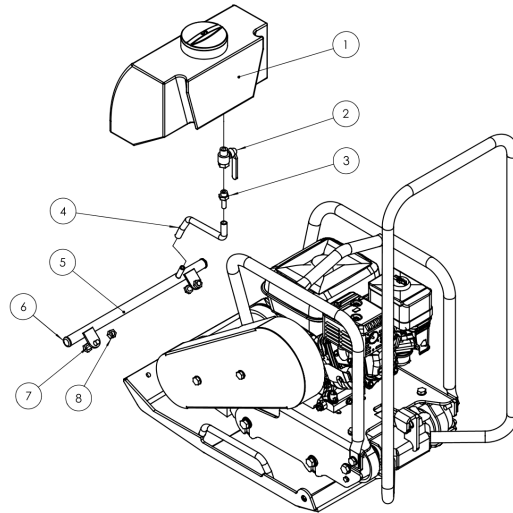

Water system Water system

Item	Part No.	Name	Qty	L	C	SN INFO
1	4812086355	Water tank	1			
2	4812086303	Ball valve	1			
3	4812086356	Elbow hose connector	1			
4	4812086305	Plastic pipe	0.4			
5	4812086357	Water pipe	1			
6	4812086358	Plastic Plug	2			
7	-	Hex. Head screw	2			
8	-	Nut	2