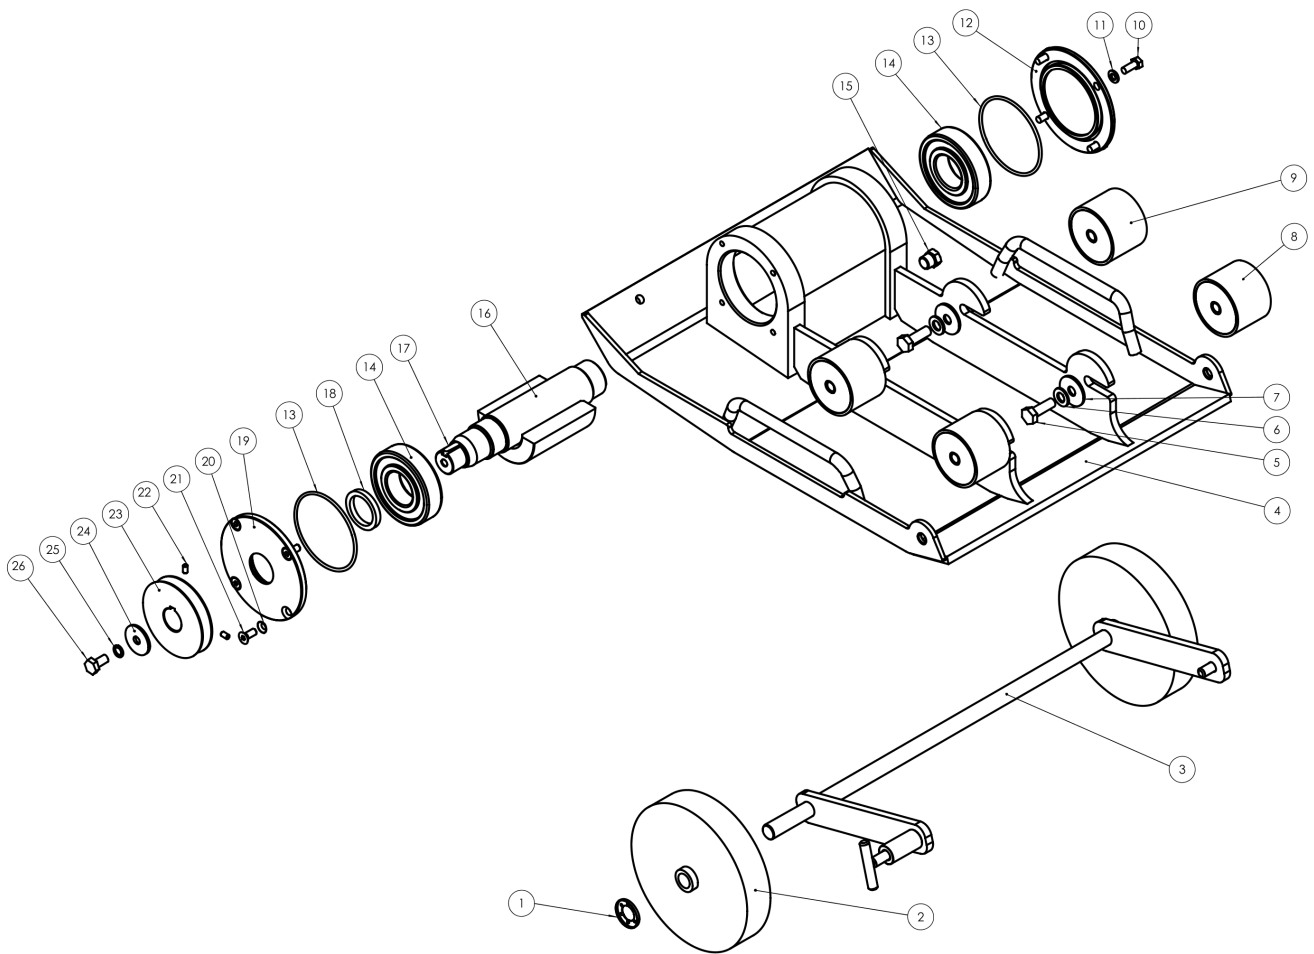

Please observe the safety instructions listed in the relevant Safety and operating instructions!

DFR14D	1
Vibratory plate with engine	
Vibratory plate with engine	2
Service parts	6
Water system	
Water system	7
Vulkollan plate	
Vulkollan plate	8

DFR14D

Item	Part No.	Name	Qty	L	C	SN INFO
10	-	Vibratory plate with engine	1			
20	-	Water system	1			
30	-	Vulkollan plate	1			

Vibratory plate with engine Vibratory plate with engine

Item	Part No.	Name	Qty	L	C	SN INFO
1	4812086190	Circlip	2			
2	4812086313	Wheel	2			
3	4812086314	Wheel axle	1			
4	4812086315	Baseplate	1			
5	4812086316	Hex. Head screw	4			
6	4812086317	Lock washer	4			
7	4812086318	Washer	4			
8	4812086319	Shockmount	4			
9	4812086320	Shockmount	4			
10	4812086293	Hex. Head screw	4			
11	4812086301	Lock washer	4			
12	4812086321	Rear cover	1			
13	4812086322	O-ring	2			
14	4812086323	Ball bearing	2			
15	4812086186	Oil plug	2			
16	4812086324	Eccentric shaft	1			
17	4812086281	Key	1			

Refer to Parts Online for the most up to date information. The printed information might be outdated.

Tue Feb 14 13:45:31 UTC 2023

Item	Part No.	Name	Qty	L	C	SN INFO
56	4812086349	Steel bush	2			
57	4812086280	Self locking nut	2			
58	4812086237	Nut	2			
59	4812086236	Depth control locking pin	2			
60	4812086256	Nut	4			
61	4812086350	Self locking nut	2			
62	4812086351	Throttle control	1			
63	4812086352	Hex.socket countersunk head screw	2			
64	4812086353	Hex. Nut	2			
65	4812086354	Throttle cable complete	1			
66	4812086379	Handle assy.	1			

Vibratory plate with engine Service parts

Item	Part No.	Name	Qty	L	C	SN INFO
1	4812086361	Oil filter with O ring	1			
2	4812086362	O - Ring for Oil filter	1			
3	4812086363	Oil drain plug washer	1			
4	4812086364	Filter element for air filter	1			
5	4812086365	Sealing ring for air filter	1			
6	4812086366	Fuel pipe from pipe tank	1			
7	4812086367	Washer for banjo bolts	2			
8	4812086368	Copper washer	2			
9	4812086369	Fuel filter	1			
10	4812086370	Starter rope	1			