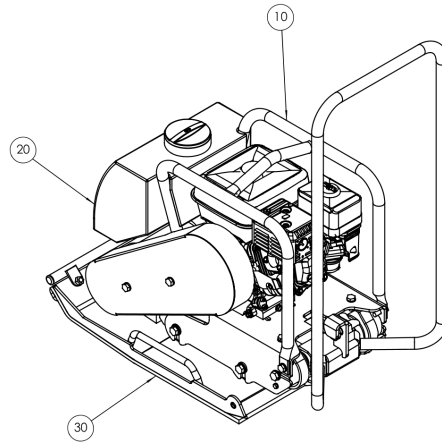

DFR14D

Item	Part No.	Name	Qty	L	C	SN INFO
10	-	Vibratory plate with engine	1			
20	-	Water system	1			
30	-	Vulkollan plate	1			

Vibratory plate with engine Vibratory plate with engine

Item	Part No.	Name	Qty	L	C	SN INFO
1	4812086190	Circlip	2			
2	4812086313	Wheel	2			
3	4812086314	Wheel axle	1			
4	4812086315	Baseplate	1			
5	4812086316	Hex. Head screw	4			
6	4812086317	Lock washer	4			
7	4812086318	Washer	4			
8	4812086319	Shockmount	4			
9	4812086320	Shockmount	4			
10	4812086293	Hex. Head screw	4			
11	4812086301	Lock washer	4			
12	4812086321	Rear cover	1			
13	4812086322	O-ring	2			
14	4812086323	Ball bearing	2			
15	4812086186	Oil plug	2			
16	4812086324	Eccentric shaft	1			
17	4812086281	Key	1			

Refer to Parts Online for the most up to date information. The printed information might be outdated.

Tue Feb 14 13:45:31 UTC 2023

Item	Part No.	Name	Qty	L	C	SN INFO
56	4812086349	Steel bush	2			
57	4812086280	Self locking nut	2			
58	4812086237	Nut	2			
59	4812086236	Depth control locking pin	2			
60	4812086256	Nut	4			
61	4812086350	Self locking nut	2			
62	4812086351	Throttle control	1			
63	4812086352	Hex.socket countersunk head screw	2			
64	4812086353	Hex. Nut	2			
65	4812086354	Throttle cable complete	1			
66	4812086379	Handle assy.	1			