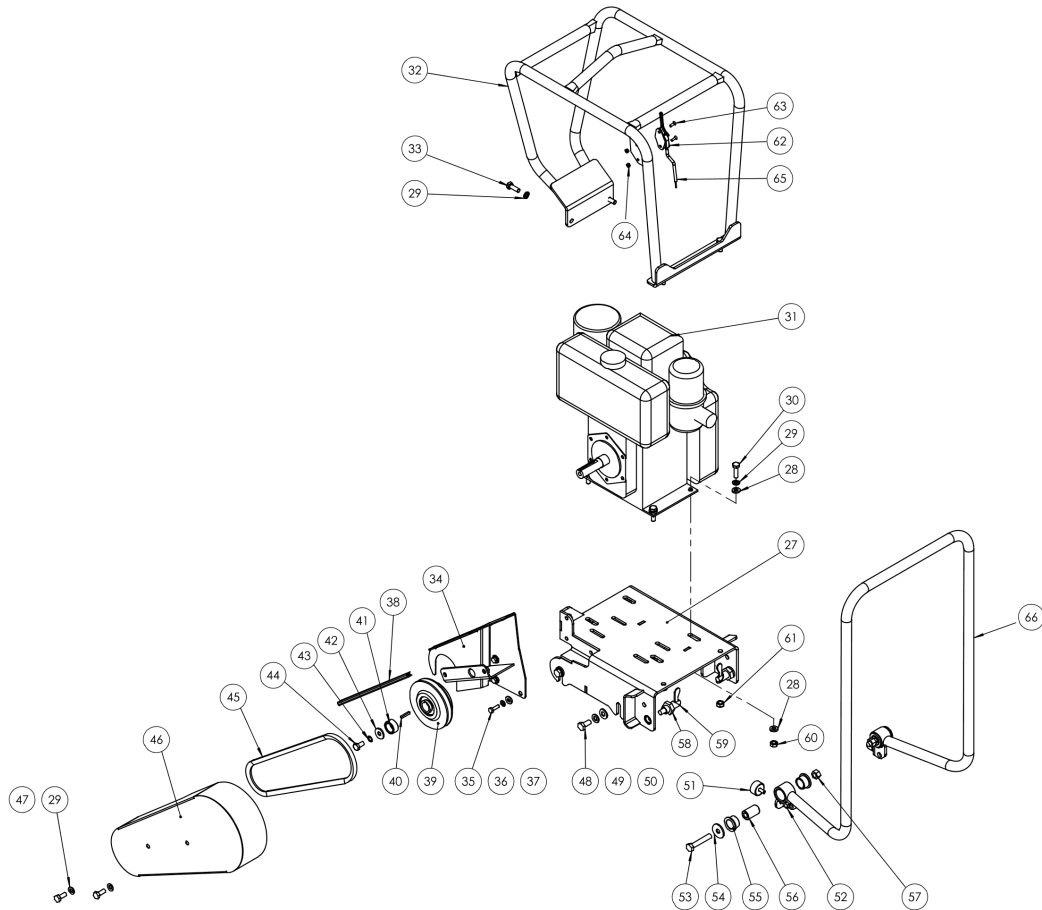

Please observe the safety instructions listed in the relevant Safety and operating instructions!

DFR14D	1
Vibratory plate with engine	
Vibratory plate with engine	2
Service parts	6
Water system	
Water system	7
Vulkollan plate	
Vulkollan plate	8

DFR14D

Item	Part No.	Name	Qty	L	C	SN INFO
10	-	Vibratory plate with engine	1			
20	-	Water system	1			
30	-	Vulkollan plate	1			

Vibratory plate with engine Vibratory plate with engine

Item	Part No.	Name	Qty	L	C	SN INFO
1	4812086190	Circlip	2			
2	4812086313	Wheel	2			
3	4812086314	Wheel axle	1			
4	4812086315	Baseplate	1			
5	4812086316	Hex. Head screw	4			
6	4812086317	Lock washer	4			
7	4812086318	Washer	4			
8	4812086319	Shockmount	4			
9	4812086320	Shockmount	4			
10	4812086293	Hex. Head screw	4			
11	4812086301	Lock washer	4			
12	4812086321	Rear cover	1			
13	4812086322	O-ring	2			
14	4812086323	Ball bearing	2			
15	4812086186	Oil plug	2			
16	4812086324	Eccentric shaft	1			
17	4812086281	Key	1			

Refer to Parts Online for the most up to date information. The printed information might be outdated.

Tue Feb 14 13:45:31 UTC 2023

Item	Part No.	Name	Qty	L	C	SN INFO
56	4812086349	Steel bush	2			
57	4812086280	Self locking nut	2			
58	4812086237	Nut	2			
59	4812086236	Depth control locking pin	2			
60	4812086256	Nut	4			
61	4812086350	Self locking nut	2			
62	4812086351	Throttle control	1			
63	4812086352	Hex.socket countersunk head screw	2			
64	4812086353	Hex. Nut	2			
65	4812086354	Throttle cable complete	1			
66	4812086379	Handle assy.	1			

Vibratory plate with engine Service parts

Item	Part No.	Name	Qty	L	C	SN INFO
1	4812086361	Oil filter with O ring	1			
2	4812086362	O - Ring for Oil filter	1			
3	4812086363	Oil drain plug washer	1			
4	4812086364	Filter element for air filter	1			
5	4812086365	Sealing ring for air filter	1			
6	4812086366	Fuel pipe from pipe tank	1			
7	4812086367	Washer for banjo bolts	2			
8	4812086368	Copper washer	2			
9	4812086369	Fuel filter	1			
10	4812086370	Starter rope	1			