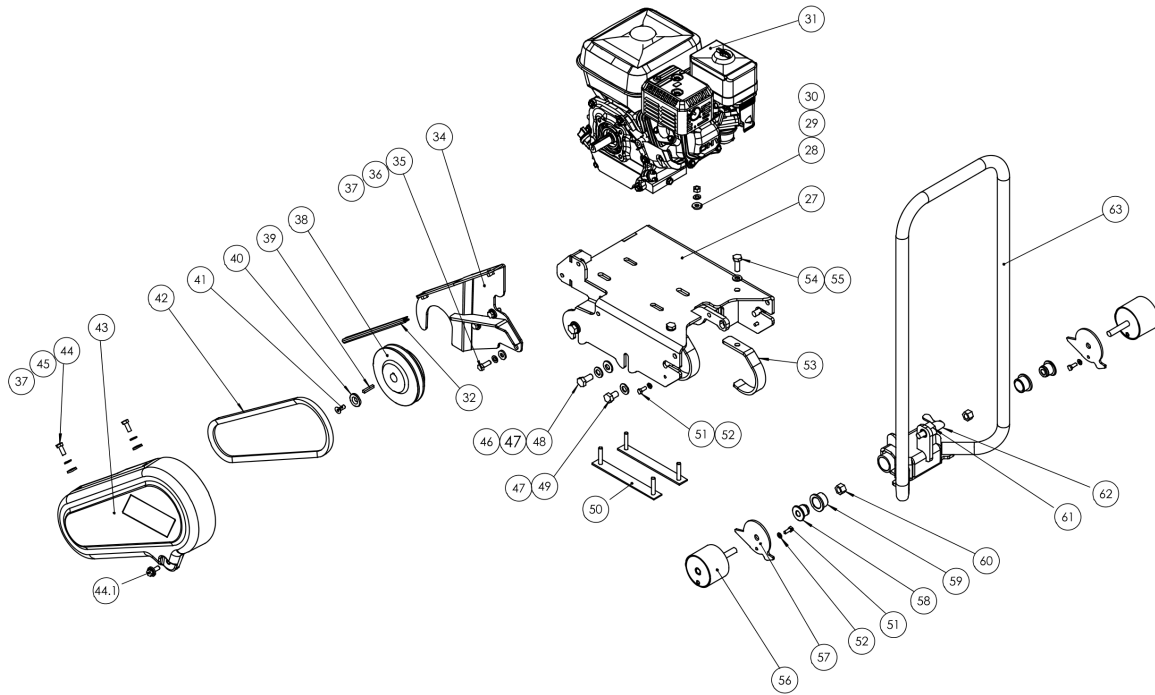

Please observe the safety instructions listed in the relevant Safety and operating instructions!

DFR8	1
Vibratory plate with engine	
Vibratory plate with engine	2
Service parts	6
Vulkollan plate	
Vulkollan plate	7

DFR8

Item	Part No.	Name	Qty	L	C	SN INFO
10	PNNA	Vibratory plate with engine	1			
20	PNNA	Vulkollan plate	1			

Vibratory plate with engine Vibratory plate with engine

Item	Part No.	Name	Qty	L	C	SN INFO
1	4812086380	Star lock	2			
2	4812086313	Wheel	2			
3	4812086381	Wheel axle	1			
4	4812086382	Baseplate	1			
5	PNNA	Screw	4			
6	PNNA	Lock washer	4			
7	PNNA	Washer	4			
8	4812086319	Shockmount	4			
9	4812086320	Shockmount	4			
10	PNNA	Screw	4			
11	PNNA	Lock washer	4			
12	4812086321	Rear cover	1			
13	4812086322	O-ring	2			
14	4812086323	Ball bearing	2			
15	4812086383	Oil Plug	2			
16	4812086384	Eccentric shaft	1			
17	4812086281	Key	1			