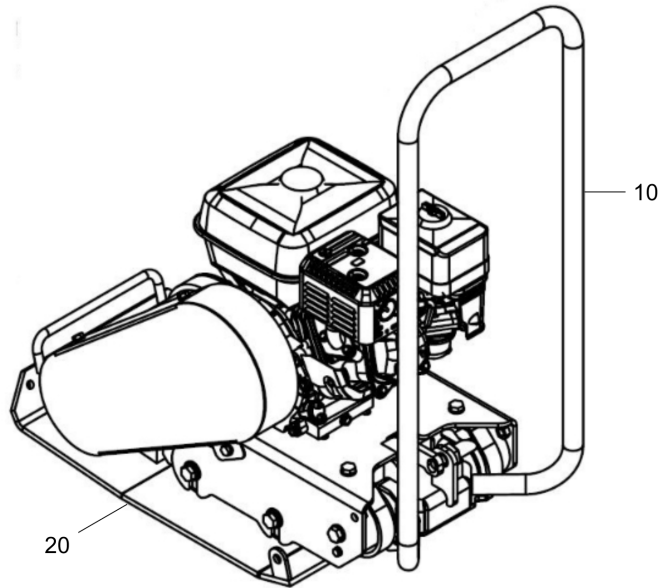

DFR8

Item	Part No.	Name	Qty	L	C	SN INFO
10	PNNA	Vibratory plate with engine	1			
20	PNNA	Vulkollan plate	1			

Vibratory plate with engine Vibratory plate with engine

Item	Part No.	Name	Qty	L	C	SN INFO
1	4812086380	Star lock	2			
2	4812086313	Wheel	2			
3	4812086381	Wheel axle	1			
4	4812086382	Baseplate	1			
5	PNNA	Screw	4			
6	PNNA	Lock washer	4			
7	PNNA	Washer	4			
8	4812086319	Shockmount	4			
9	4812086320	Shockmount	4			
10	PNNA	Screw	4			
11	PNNA	Lock washer	4			
12	4812086321	Rear cover	1			
13	4812086322	O-ring	2			
14	4812086323	Ball bearing	2			
15	4812086383	Oil Plug	2			
16	4812086384	Eccentric shaft	1			
17	4812086281	Key	1			

Refer to Parts Online for the most up to date information. The printed information might be outdated.

Tue Feb 14 13:46:17 UTC 2023

Item	Part No.	Name	Qty	L	C	SN INFO
55	PNNA	Lock washer	2			
56	4812086397	Shockmount	2			
57	4812086398	Joining plate	2			
58	4812086399	Handle pin	2			
59	4812086298	Plastic bush	2			
60	PNNA	Self locking nut	2			
61	4812086237	Nut	1			
62	4812086400	Locking pin	1			
63	4812086401	Handle	1			