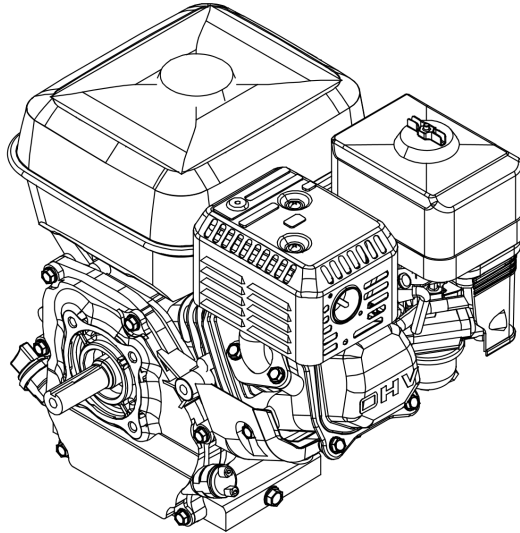

Vibratory plate with engine Service parts

Item	Part No.	Name	Qty	L	C	SN INFO
1	4812086311	Spark plug	1			
2	4812086410	Oil drain washer	2			
3	4812086411	Rope, Recoil starter	1			
4	4812086412	Element, Air cleaner(Dual)	1			
5	4812086413	Knob, Recoil starter	1			
6	4812086414	Knob, Reinforcement	1			

Refer to Parts Online for the most up to date information. The printed information might be outdated.

Tue Feb 14 13:46:17 UTC 2023