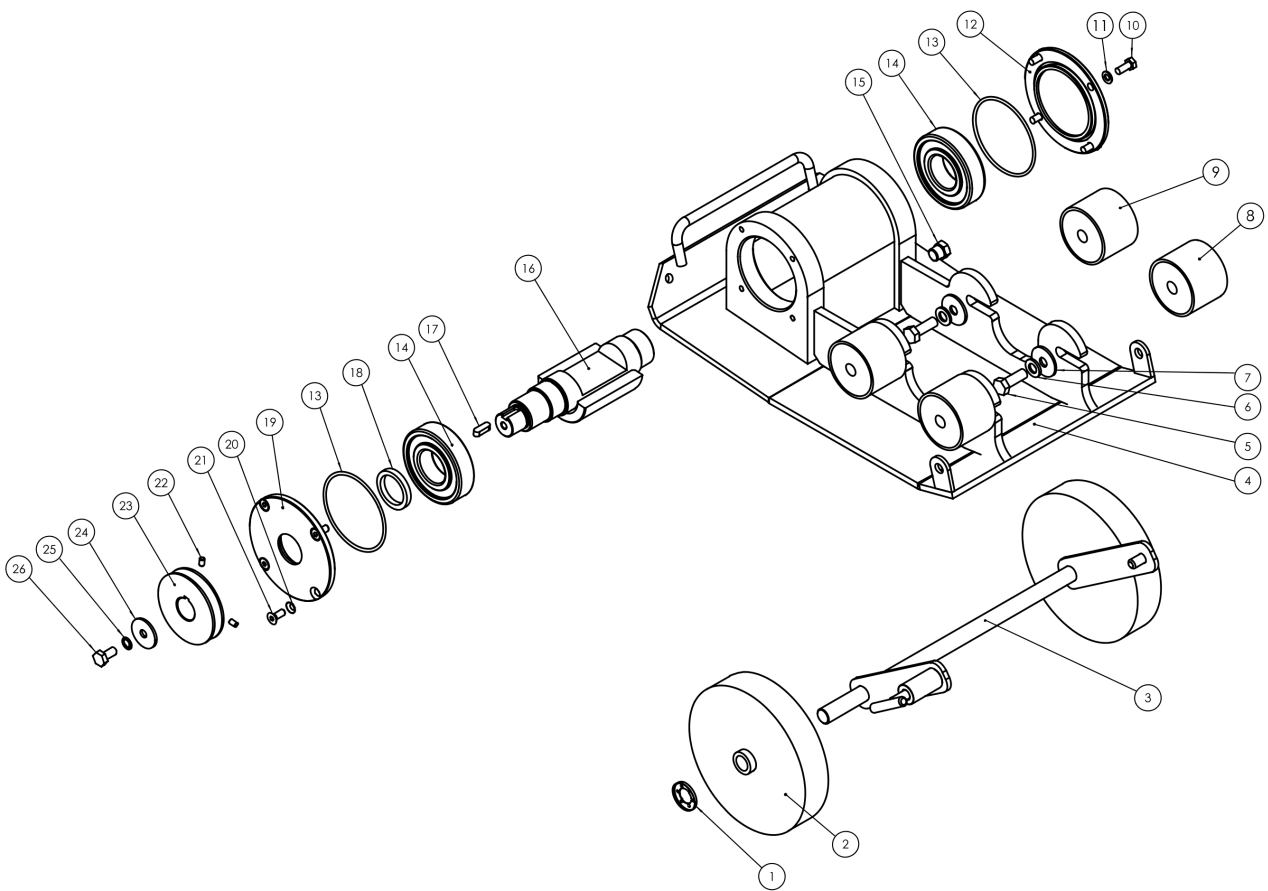

Please observe the safety instructions listed in the relevant Safety and operating instructions!

DFR8	1
Vibratory plate with engine	
Vibratory plate with engine	2
Service parts	6
Vulkollan plate	
Vulkollan plate	7

DFR8

Item	Part No.	Name	Qty	L	C	SN INFO
10	PNNA	Vibratory plate with engine	1			
20	PNNA	Vulkollan plate	1			

Vibratory plate with engine Vibratory plate with engine

Item	Part No.	Name	Qty	L	C	SN INFO
1	4812086380	Star lock	2			
2	4812086313	Wheel	2			
3	4812086381	Wheel axle	1			
4	4812086382	Baseplate	1			
5	PNNA	Screw	4			
6	PNNA	Lock washer	4			
7	PNNA	Washer	4			
8	4812086319	Shockmount	4			
9	4812086320	Shockmount	4			
10	PNNA	Screw	4			
11	PNNA	Lock washer	4			
12	4812086321	Rear cover	1			
13	4812086322	O-ring	2			
14	4812086323	Ball bearing	2			
15	4812086383	Oil Plug	2			
16	4812086384	Eccentric shaft	1			
17	4812086281	Key	1			

Refer to Parts Online for the most up to date information. The printed information might be outdated.

Tue Feb 14 13:46:17 UTC 2023

Item	Part No.	Name	Qty	L	C	SN INFO
55	PNNA	Lock washer	2			
56	4812086397	Shockmount	2			
57	4812086398	Joining plate	2			
58	4812086399	Handle pin	2			
59	4812086298	Plastic bush	2			
60	PNNA	Self locking nut	2			
61	4812086237	Nut	1			
62	4812086400	Locking pin	1			
63	4812086401	Handle	1			

Vibratory plate with engine Service parts

Item	Part No.	Name	Qty	L	C	SN INFO
1	4812086311	Spark plug	1			
2	4812086410	Oil drain washer	2			
3	4812086411	Rope, Recoil starter	1			
4	4812086412	Element, Air cleaner(Dual)	1			
5	4812086413	Knob, Recoil starter	1			
6	4812086414	Knob, Reinforcement	1			