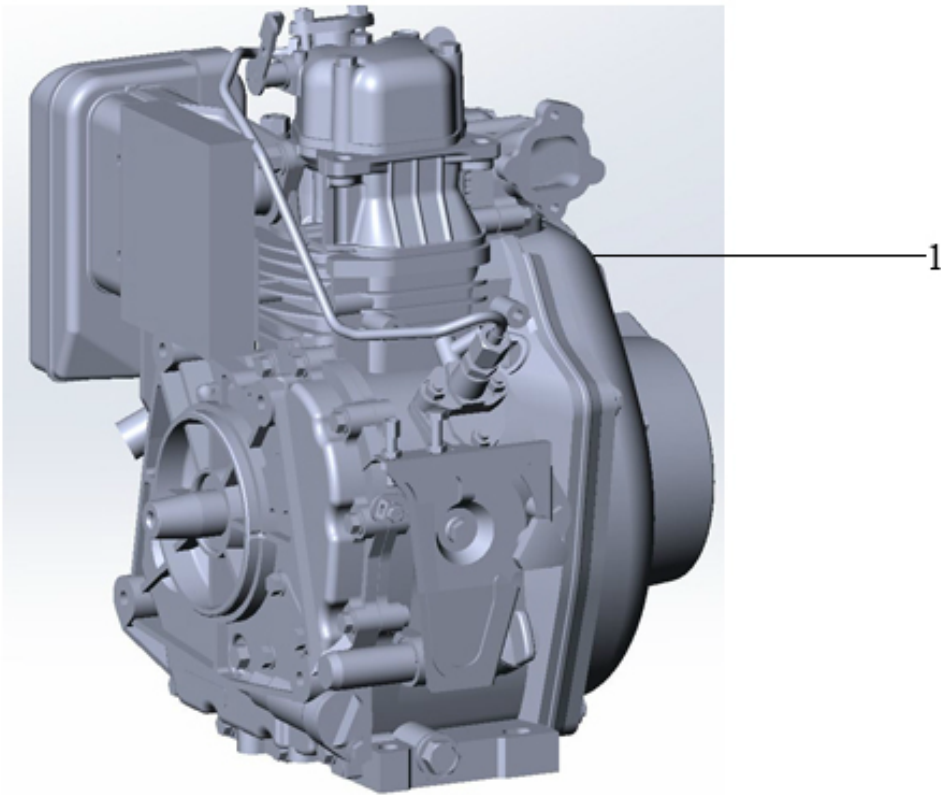

Item	Part No.	Qty	Name	SN INFO
1	4812215512	1	Dynapac color, red	
2	4812215516	1	Dynapac color, white	
3	4812071005	1	Dynapac color, grey	

10 Engine Engine