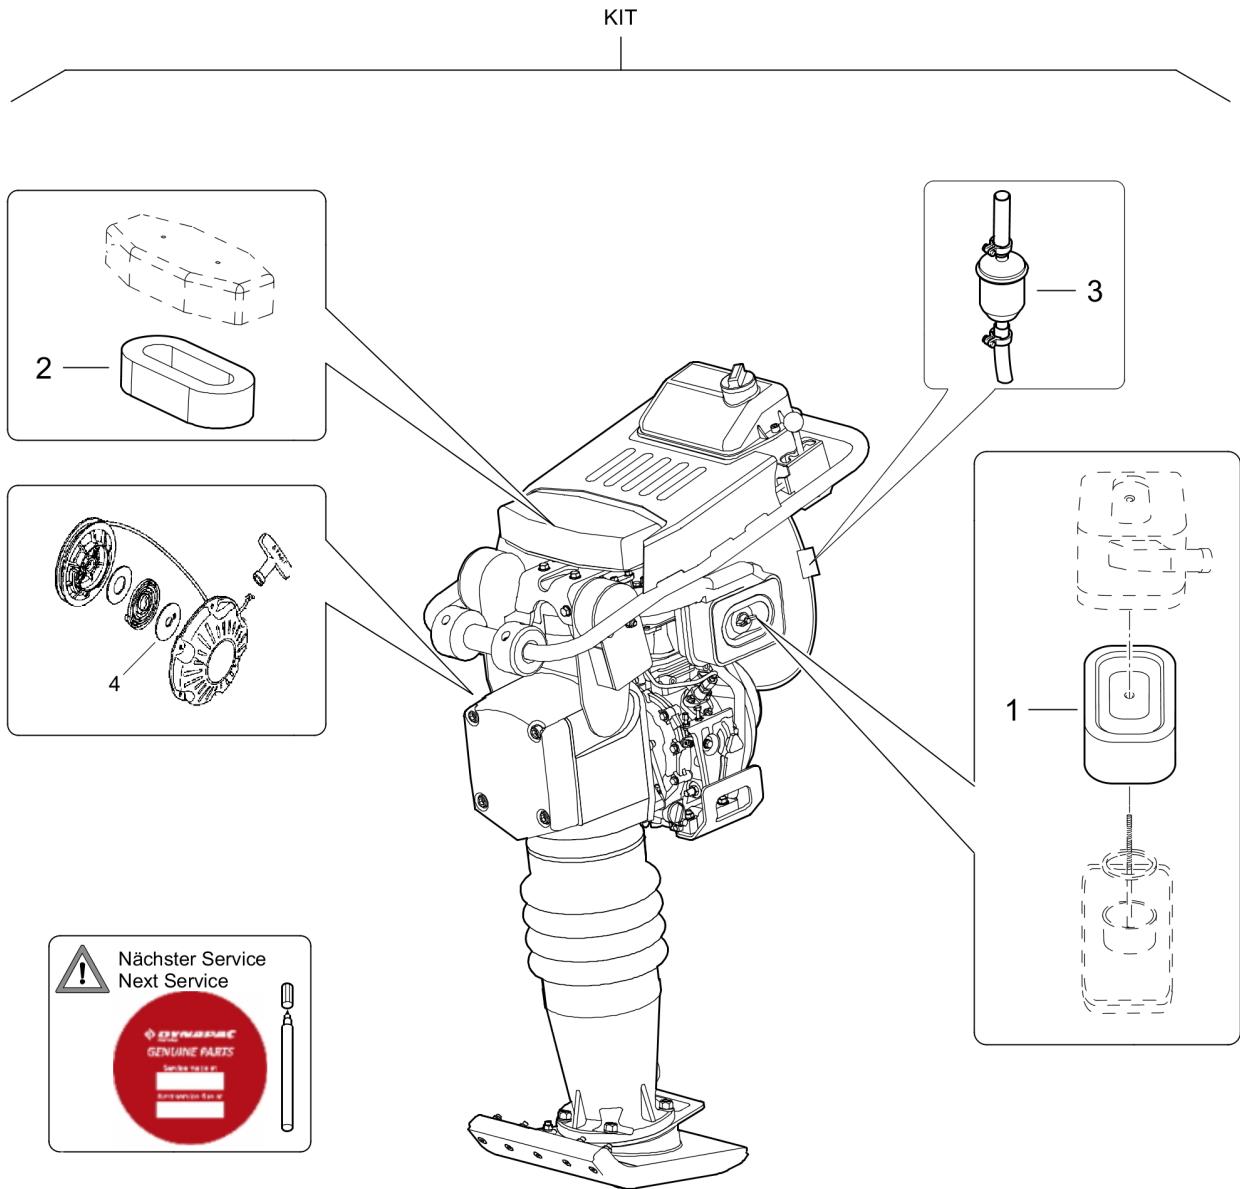

Service, repair and wear part kits 4812085387 Repair kit, bellow

Item	Part No.	Qty	Name	SN INFO
KIT	4812085387	1	Repair kit, bellow	
1	4812085255	1	Bellow	
2	4812085254	2	Clip	

Service, repair and wear part kits 4812085392 Repair kit, throttle unit

Item	Part No.	Qty	Name	SN INFO
KIT	4812085392	1	Repair kit, throttle unit	
1	4812085219	1	Throttle lever	
2	4812085223	1	Throttle cable	
3	4812085220	1	Spring	
4	4812085221	1	Nut	

Service, repair and wear part kits 4812085383 Service kit