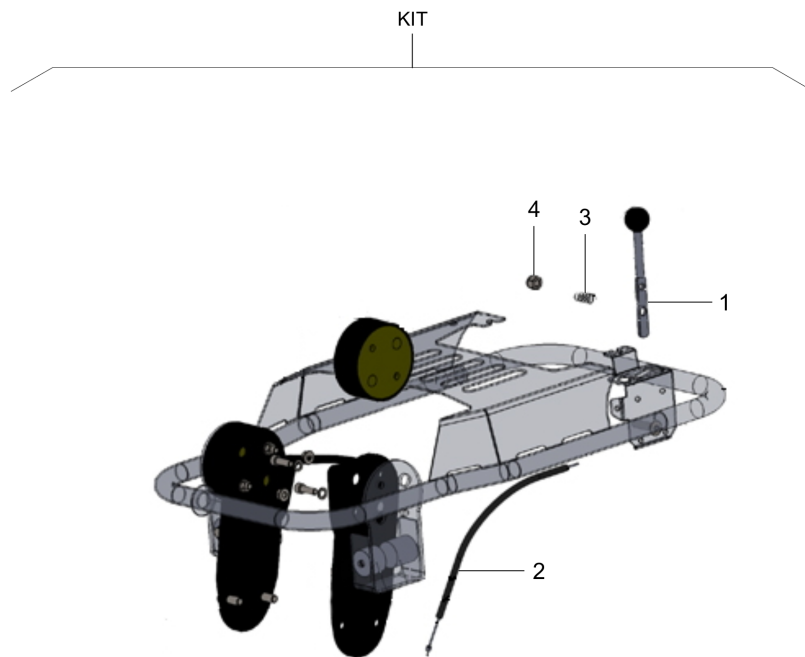

Service, repair and wear part kits 4812085385 Repair kit, transmission

Item	Part No.	Qty	Name	SN INFO
KIT	4812085385	1	Repair kit, transmission	
1	4812085312	1	Silicone	
2	4812085283	1	Needle bearing	
3	4812085256	2	Circlip	
4	4812085257	2	Ball bearing	
5	4812085258	2	Circlip	
6	4812085287	1	Ball bearing	
7	4812085288	1	Retaining ring	
8	4812085245	2	Circlip	
9	4812085246	1	Shaft seal	
10	4812085247	1	Bearing	
11	4812085249	1	Bearing	
12	4812085252	1	Seal	
13	4812085259	1	Shaft seal	

Service, repair and wear part kits 4812085386 Repair kit, spring unit

Item	Part No.	Qty	Name	SN INFO
KIT	4812085386	1	Repair kit, spring unit	
1	4812085260	6	Screw	
2	4812085262	1	Stopper	
3	4812085266	2	Spring	
4	4812085267	1	Stopper	
5	4812085268	1	Bushing	
6	4812085269	1	O-ring	

Service, repair and wear part kits 4812085387 Repair kit, bellow

Item	Part No.	Qty	Name	SN INFO
KIT	4812085387	1	Repair kit, bellow	
1	4812085255	1	Bellow	
2	4812085254	2	Clip	

Service, repair and wear part kits 4812085392 Repair kit, throttle unit