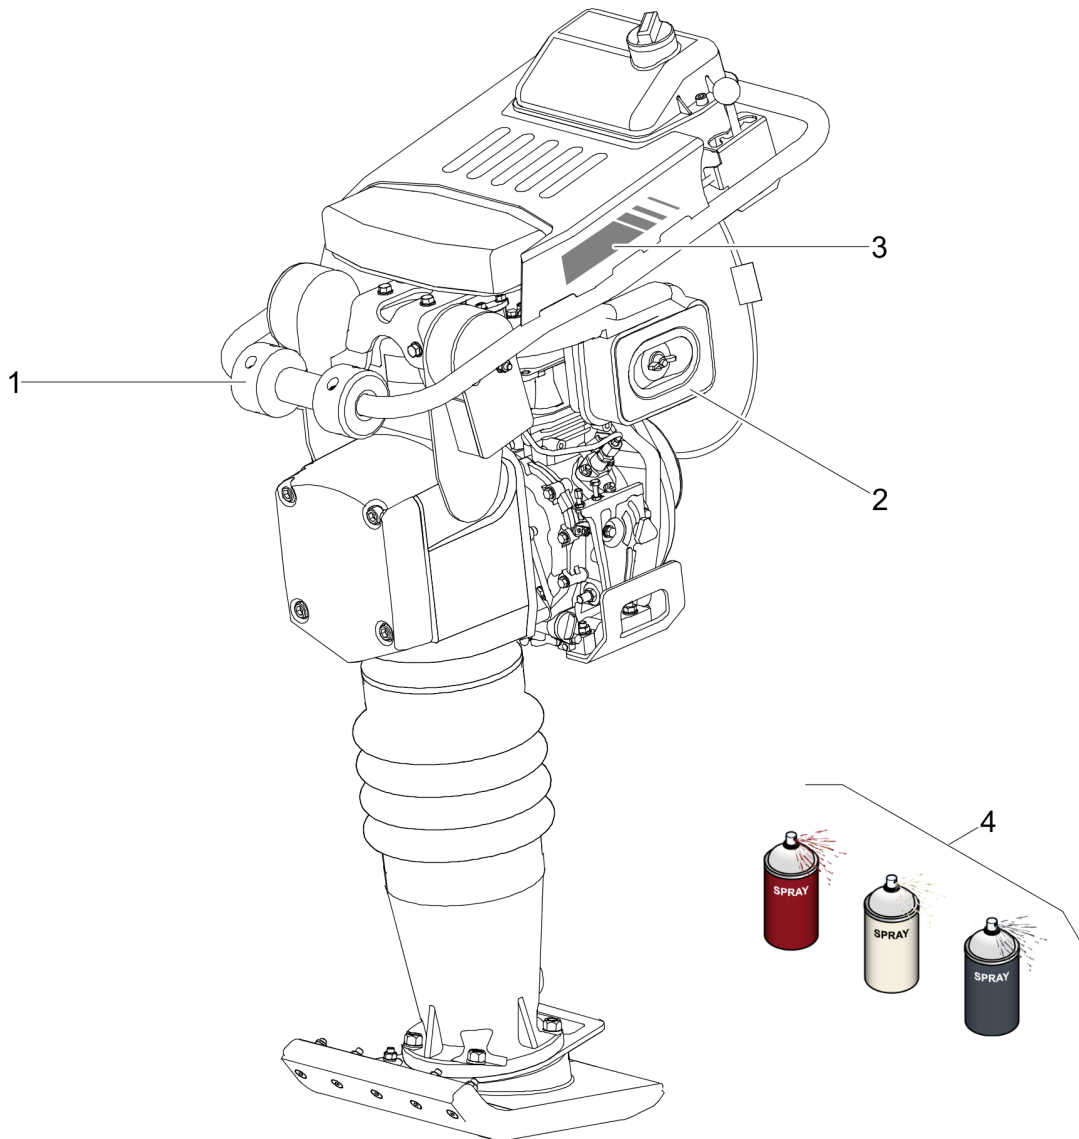

Refurbishing kits Refurbishing kit

Item	Part No.	Qty	Name	SN INFO
1	4812085388	1	Refurbishing kit - roller	
2	4812085389	1	Refurbishing kit - air filter housing	
3	4812085390	1	Refurbishing kit - decals	
4		1	Color Dynapac-Light