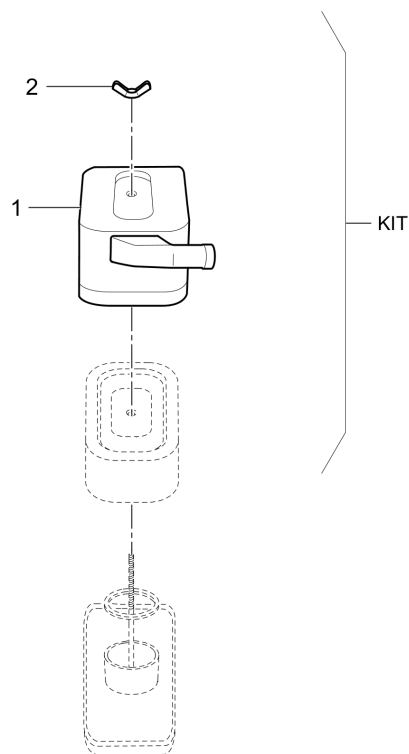

Item	Part No.	Qty	Name	SN INFO
KIT	4812085388	1	Refurbishing kit - roller	
1	4812085232	1	Roller	
2	4812085230	4	Screw	
3	4812085231	4	Nut	

Refurbishing kits 4812085389 Refurbishing kit - air filter housing