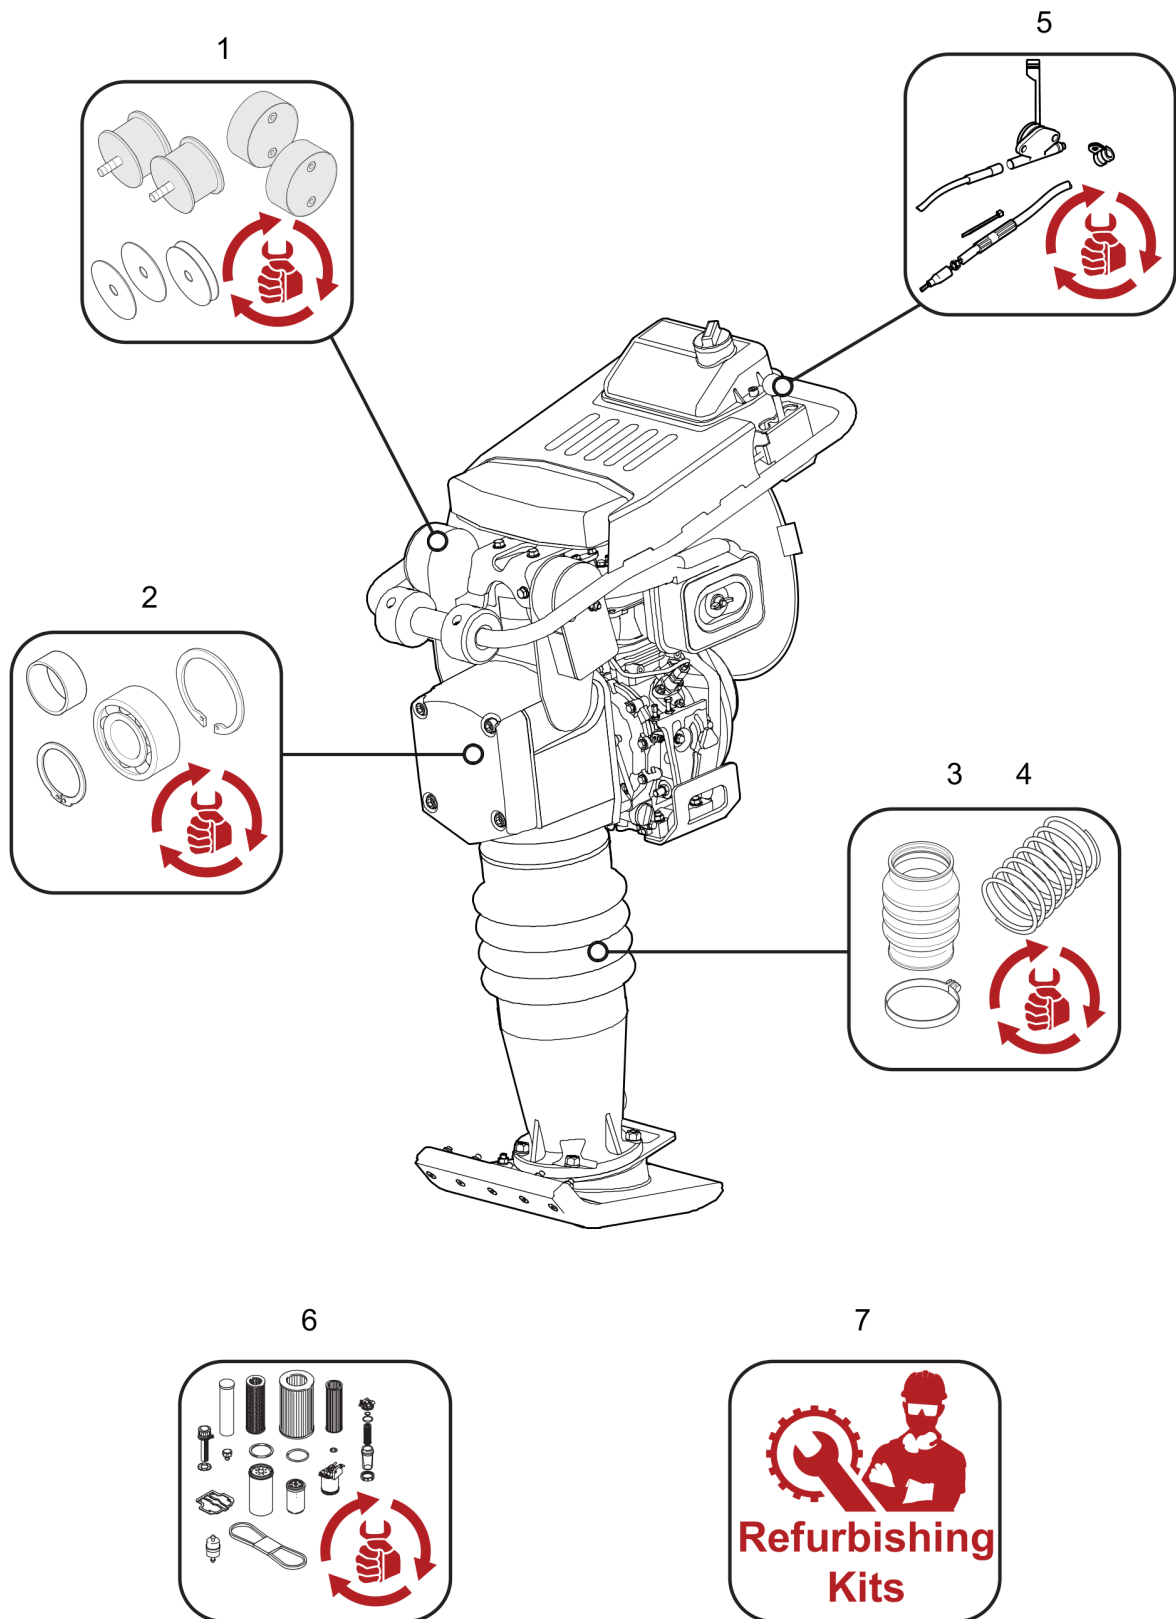

Service, repair and wear part kits Service, repair and wear part kits

Refer to Parts Online for the most up to date information. The printed information might be outdated.

Tue Feb 14 13:47:17 UTC 2023

Item	Part No.	Qty	Name	SN INFO
1	4812085384	1	Repair kit, shock-absorber	
2	4812085385	1	Repair kit, transmission	
3	4812085386	1	Repair kit, spring unit	
4	4812085387	1	Repair kit, bellow	
5	4812085392	1	Repair kit, throttle unit	
6	4812085383	1	Service kit	
7	PNNA	1	Refurbishing kit