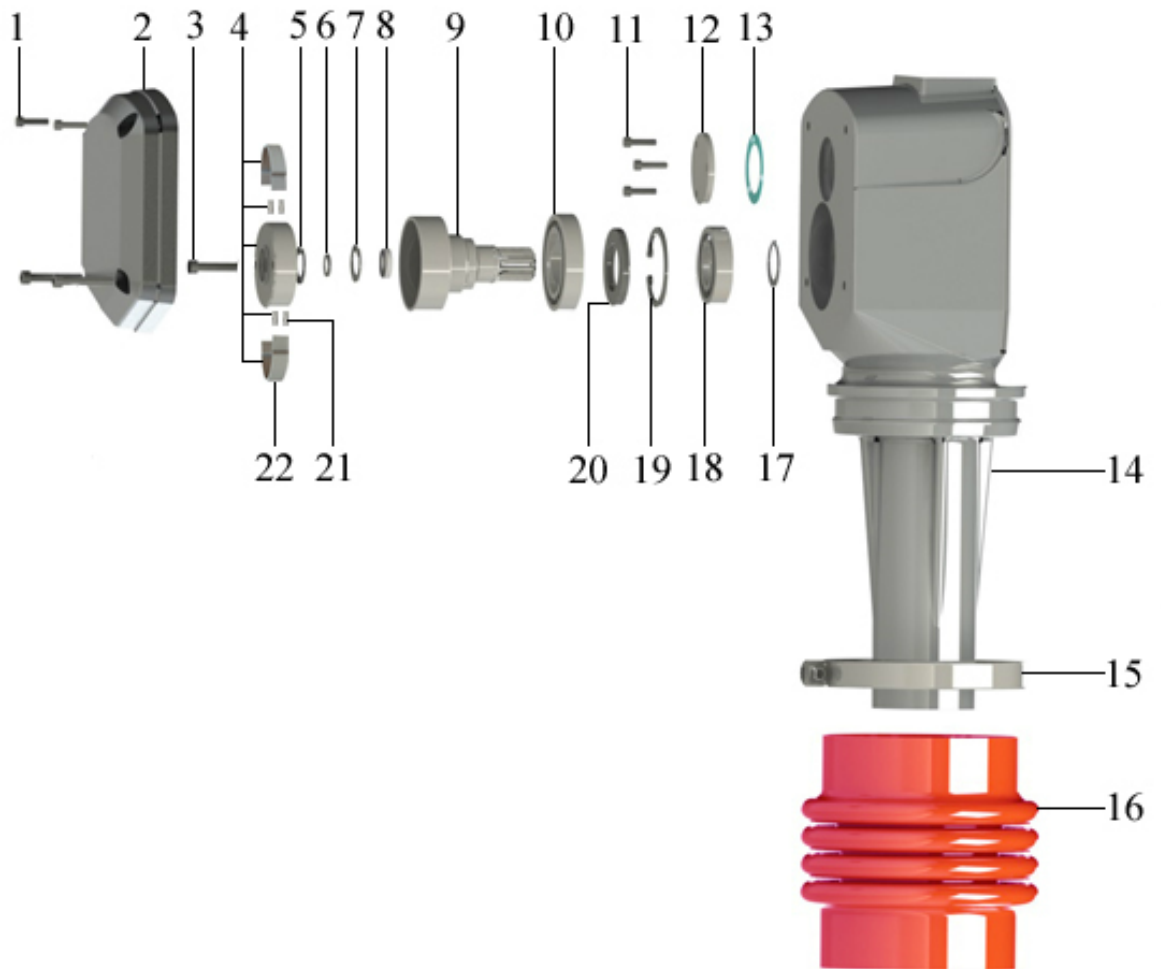

Frame with Attachment Parts Crankcase with below

Item	Part No.	Qty	Name	SN INFO
1	4812085241	4	Screw	
2	4812085242	1	Cover	
3	4812085243	1	Screw	
4	4812085244	1	Clutch	
5	4812085245	1	Circlip	
6	4812085246	1	Shaft seal	
7	4812085245	1	Circlip	
8	4812085247	1	Bearing	
9	4812085248	1	Clutch drum	
10	4812085249	1	Bearing	
11	4812085250	3	Screw	
12	4812085251	1	Bearing cover	
13	4812085252	1	Seal	
14	4812085253	1	Crankhouse	
15	4812085254	2	Clip	
16	4812085255	1	Bellow	
17	4812085256	1	Circlip	
18	4812085257	1	Ball bearing	
19	4812085258	1	Circlip	
20	4812085259	1	Shaft seal	
21	4812085308	4	Spring	
22	4812085309	2	Clutch lining