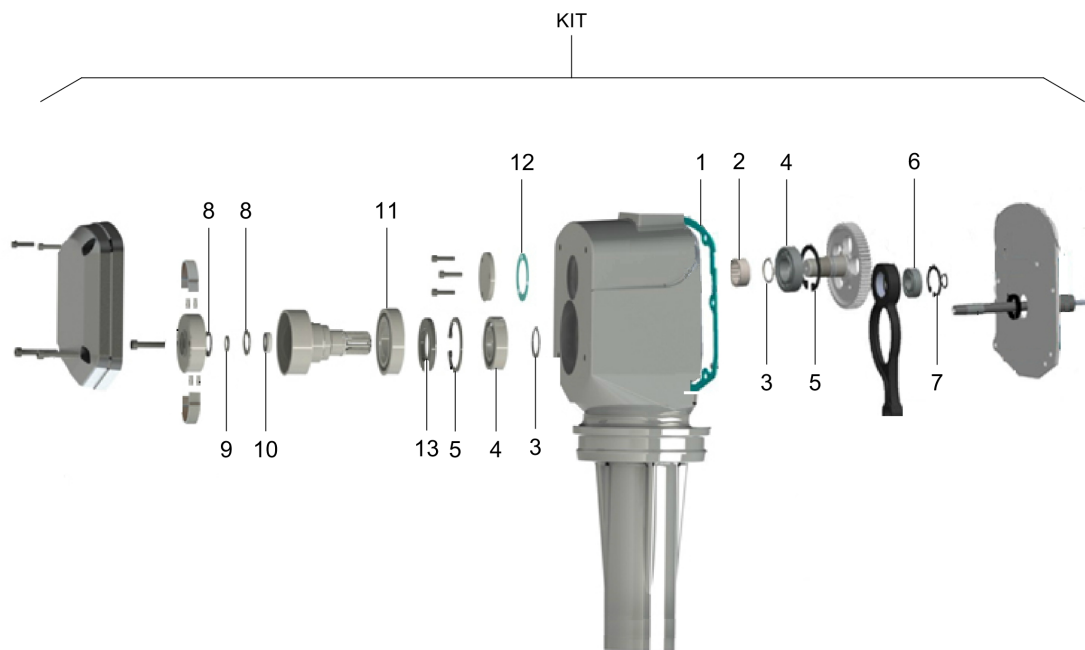

Service, repair and wear part kits Service, repair and wear part kits

Refer to Parts Online for the most up to date information. The printed information might be outdated.

Tue Feb 14 13:47:17 UTC 2023

Item	Part No.	Qty	Name	SN INFO
1	4812085384	1	Repair kit, shock-absorber	
2	4812085385	1	Repair kit, transmission	
3	4812085386	1	Repair kit, spring unit	
4	4812085387	1	Repair kit, bellow	
5	4812085392	1	Repair kit, throttle unit	
6	4812085383	1	Service kit	
7	PNNA	1	Refurbishing kit	

Service, repair and wear part kits 4812085385 Repair kit, transmission

Item	Part No.	Qty	Name	SN INFO
KIT	4812085385	1	Repair kit, transmission	
1	4812085312	1	Silicone	
2	4812085283	1	Needle bearing	
3	4812085256	2	Circlip	
4	4812085257	2	Ball bearing	
5	4812085258	2	Circlip	
6	4812085287	1	Ball bearing	
7	4812085288	1	Retaining ring	
8	4812085245	2	Circlip	
9	4812085246	1	Shaft seal	
10	4812085247	1	Bearing	
11	4812085249	1	Bearing	
12	4812085252	1	Seal	
13	4812085259	1	Shaft seal	