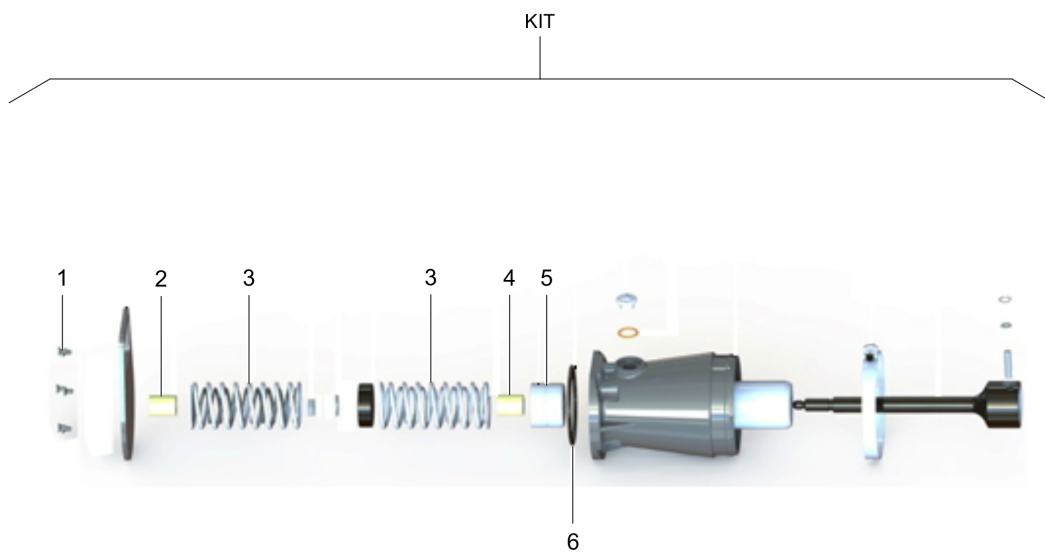

Service, repair and wear part kits 4812085386 Repair kit, spring unit

Item	Part No.	Qty	Name	SN INFO
KIT	4812085386	1	Repair kit, spring unit	
1	4812085260	6	Screw	
2	4812085262	1	Stopper	
3	4812085266	2	Spring	
4	4812085267	1	Stopper	
5	4812085268	1	Bushing	
6	4812085269	1	O-ring