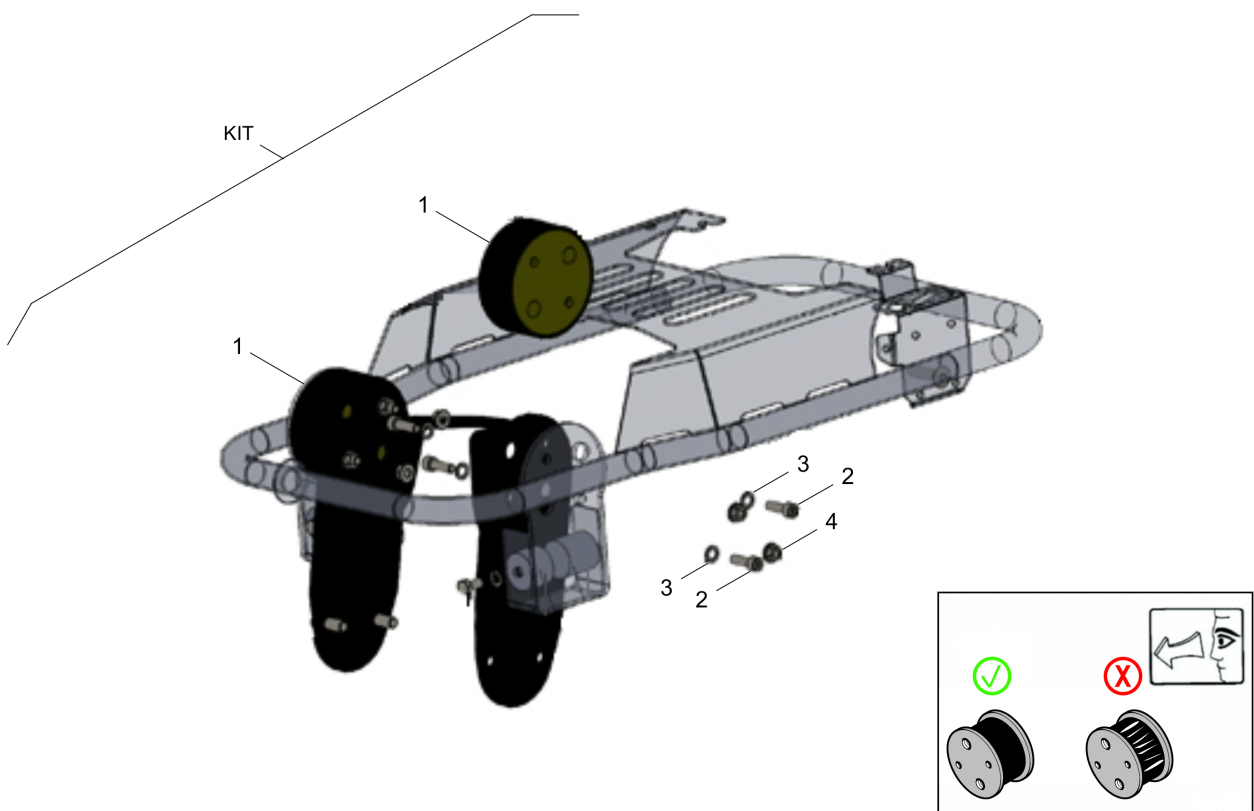

Service, repair and wear part kits 4812085384 Repair kit, shock-absorber

Item	Part No.	Qty	Name	SN INFO
KIT	4812085384	1	Repair kit, shock-absorber	
1	4812085233	2	Vibrationsisolator	
2	4812085212	8	Screw	
3	4812085224	8	Lockwasher	
4	4812085214	8	Nut