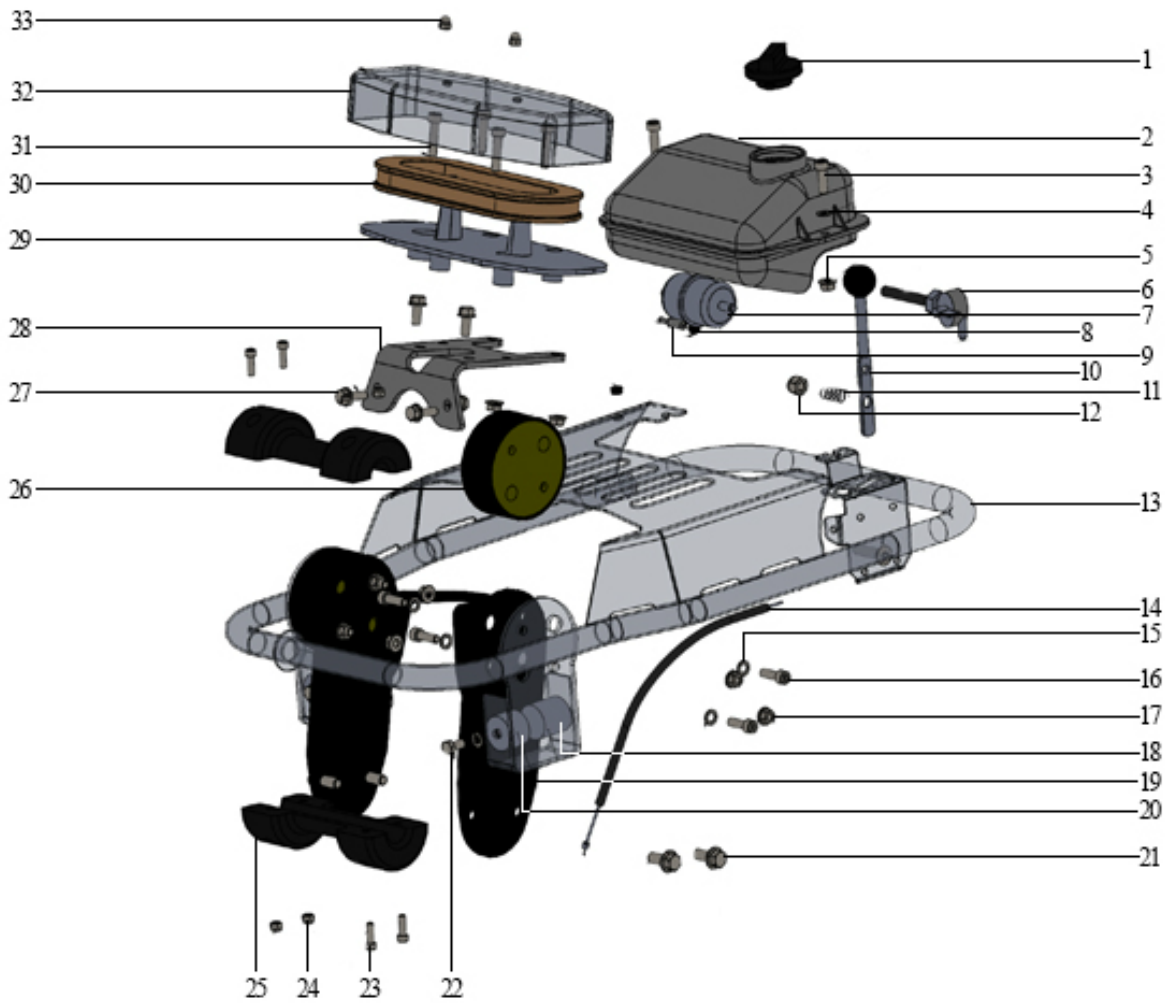

50 Frame Guiding handle

Refer to Parts Online for the most up to date information. The printed information might be outdated.

Tue Feb 14 13:47:27 UTC 2023

Item	Part No.	Qty	Name	SN INFO
1	4812085210	1	Cap-fuel tank	
2	4812085211	1	Tank-fuel	
3	4812085212	2	Screw	
4	4812085213	2	Washer	
5	4812085214	12	Nut	
6	4812085215	1	Fuel valve	
7	4812085216	1	Fuel filter	
8	4812085217	1	Rubber	
9	4812085218	1	Tank nipple	
10	4812085219	1	Throttle lever	
11	4812085220	1	Spring	
12	4812085221	1	Nut	
13	4812085222	1	Guiding handle	
14	4812085223	1	Throttle cable	
15	4812085224	12	Lockwasher	
16	4812085212	12	Screw	
17	4812085214	12	Nut	
18	4812085225	2	Shockmount	
19	4812085226	1	Lifting hook	
20	4812085227	2	Shockmount	
21	4812085228	4	Screw	
22	4812085229	4	Screw	
23	4812085230	4	Screw	
24	4812085231	4	Nut	
25	4812085232	1	Roller	
26	4812085233	2	Vibrationsisolator	
27	4812085234	4	Screw	
28	4812085235	1	Filter support	
29	4812085236	1	Filterhousing	
30	4812085237	1	External air filter	
31	4812085238	4	Screw	
32	4812085239	1	Filtercap	
33	4812085240	2	Nut