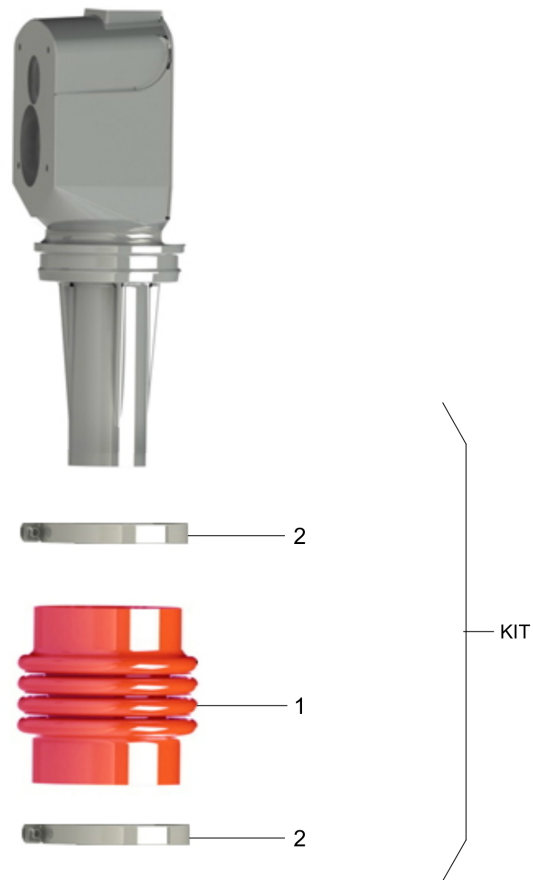

Service, repair and wear part kits 4812085384 Repair kit, shock-absorber

Item	Part No.	Qty	Name	SN INFO
KIT	4812085384	1	Repair kit, shock-absorber	
1	4812085233	2	Vibrationsisolator	
2	4812085212	8	Screw	
3	4812085224	8	Lockwasher	
4	4812085214	8	Nut	

Service, repair and wear part kits 4812085385 Repair kit, transmission

Item	Part No.	Qty	Name	SN INFO
KIT	4812085385	1	Repair kit, transmission	
1	4812085312	1	Silicone	
2	4812085283	1	Needle bearing	
3	4812085256	2	Circlip	
4	4812085257	2	Ball bearing	
5	4812085258	2	Circlip	
6	4812085287	1	Ball bearing	
7	4812085288	1	Retaining ring	
8	4812085245	2	Circlip	
9	4812085246	1	Shaft seal	
10	4812085247	1	Bearing	
11	4812085249	1	Bearing	
12	4812085252	1	Seal	
13	4812085259	1	Shaft seal	

Service, repair and wear part kits 4812085386 Repair kit, spring unit

Item	Part No.	Qty	Name	SN INFO
KIT	4812085386	1	Repair kit, spring unit	
1	4812085260	6	Screw	
2	4812085262	1	Stopper	
3	4812085266	2	Spring	
4	4812085267	1	Stopper	
5	4812085268	1	Bushing	
6	4812085269	1	O-ring	

Service, repair and wear part kits 4812085387 Repair kit, bellow

Item	Part No.	Qty	Name	SN INFO
KIT	4812085387	1	Repair kit, bellow	
1	4812085255	1	Bellow	
2	4812085254	2	Clip	

Service, repair and wear part kits 4812085392 Repair kit, throttle unit