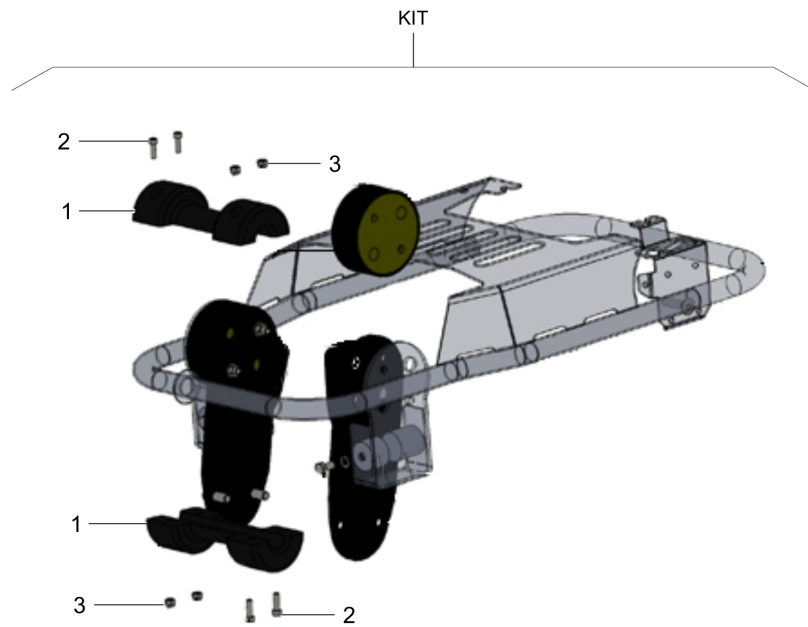

Refurbishing kits 4812085388 Refurbishing kit - roller

Item	Part No.	Qty	Name	SN INFO
KIT	4812085388	1	Refurbishing kit - roller	
1	4812085232	1	Roller	
2	4812085230	4	Screw	
3	4812085231	4	Nut