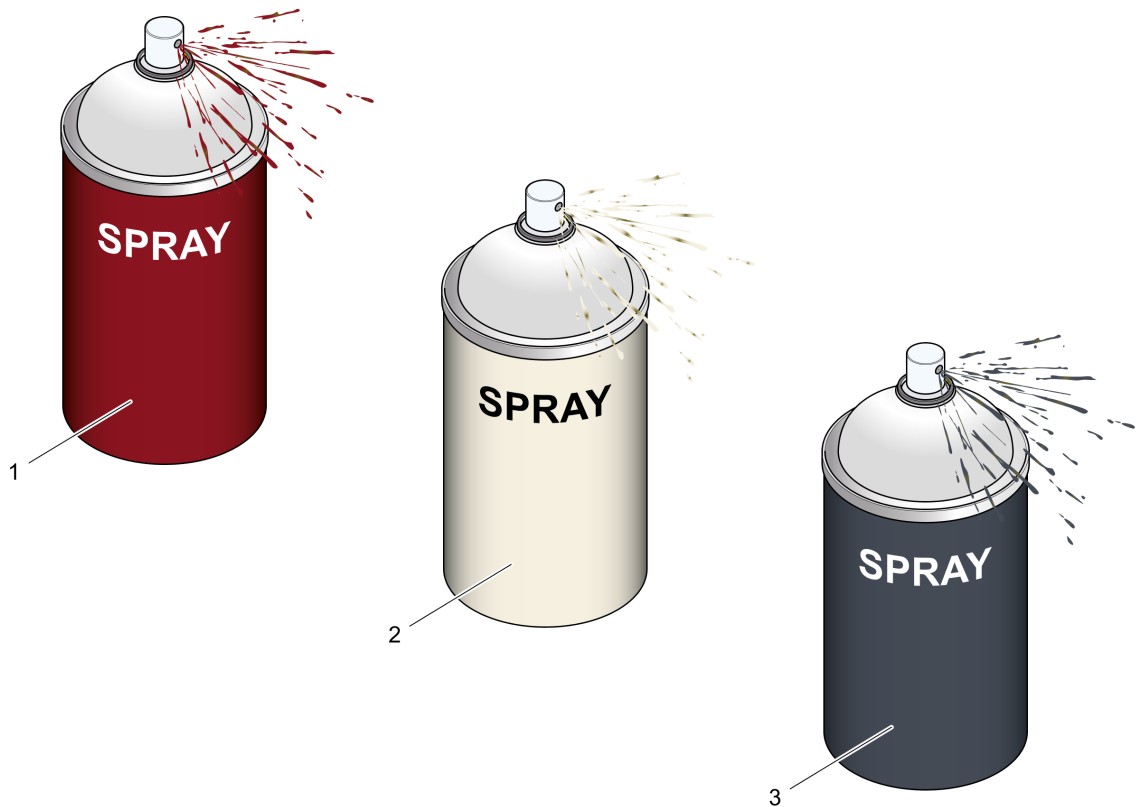

Item	Part No.	Qty	Name	SN INFO
KIT	4812085390	1	Refurbishing kit - decals	
1	4812085304	1	Decal	
2	4812085305	1	Decal	
3	4812085306	1	Decal	
4	4812085102	1	Decal	

Refurbishing kits Color Dynapac-Light