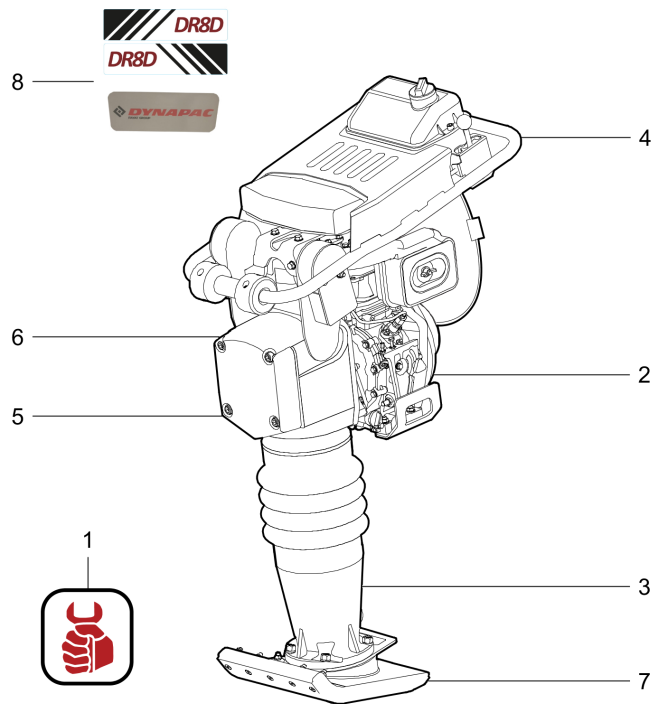

DR8D

Item	Part No.	Qty	Name	SN INFO
1	PNNA	1	Service, repair and wear part kits	
2	PNNA	1	Engine	
3	PNNA	1	Spring cylinder	
4	PNNA	1	Guiding handle	
5	PNNA	1	Crankcase	
6	PNNA	1	Crankcase with below	
7	PNNA	1	Tamper plate	
8	PNNA	1	Decal