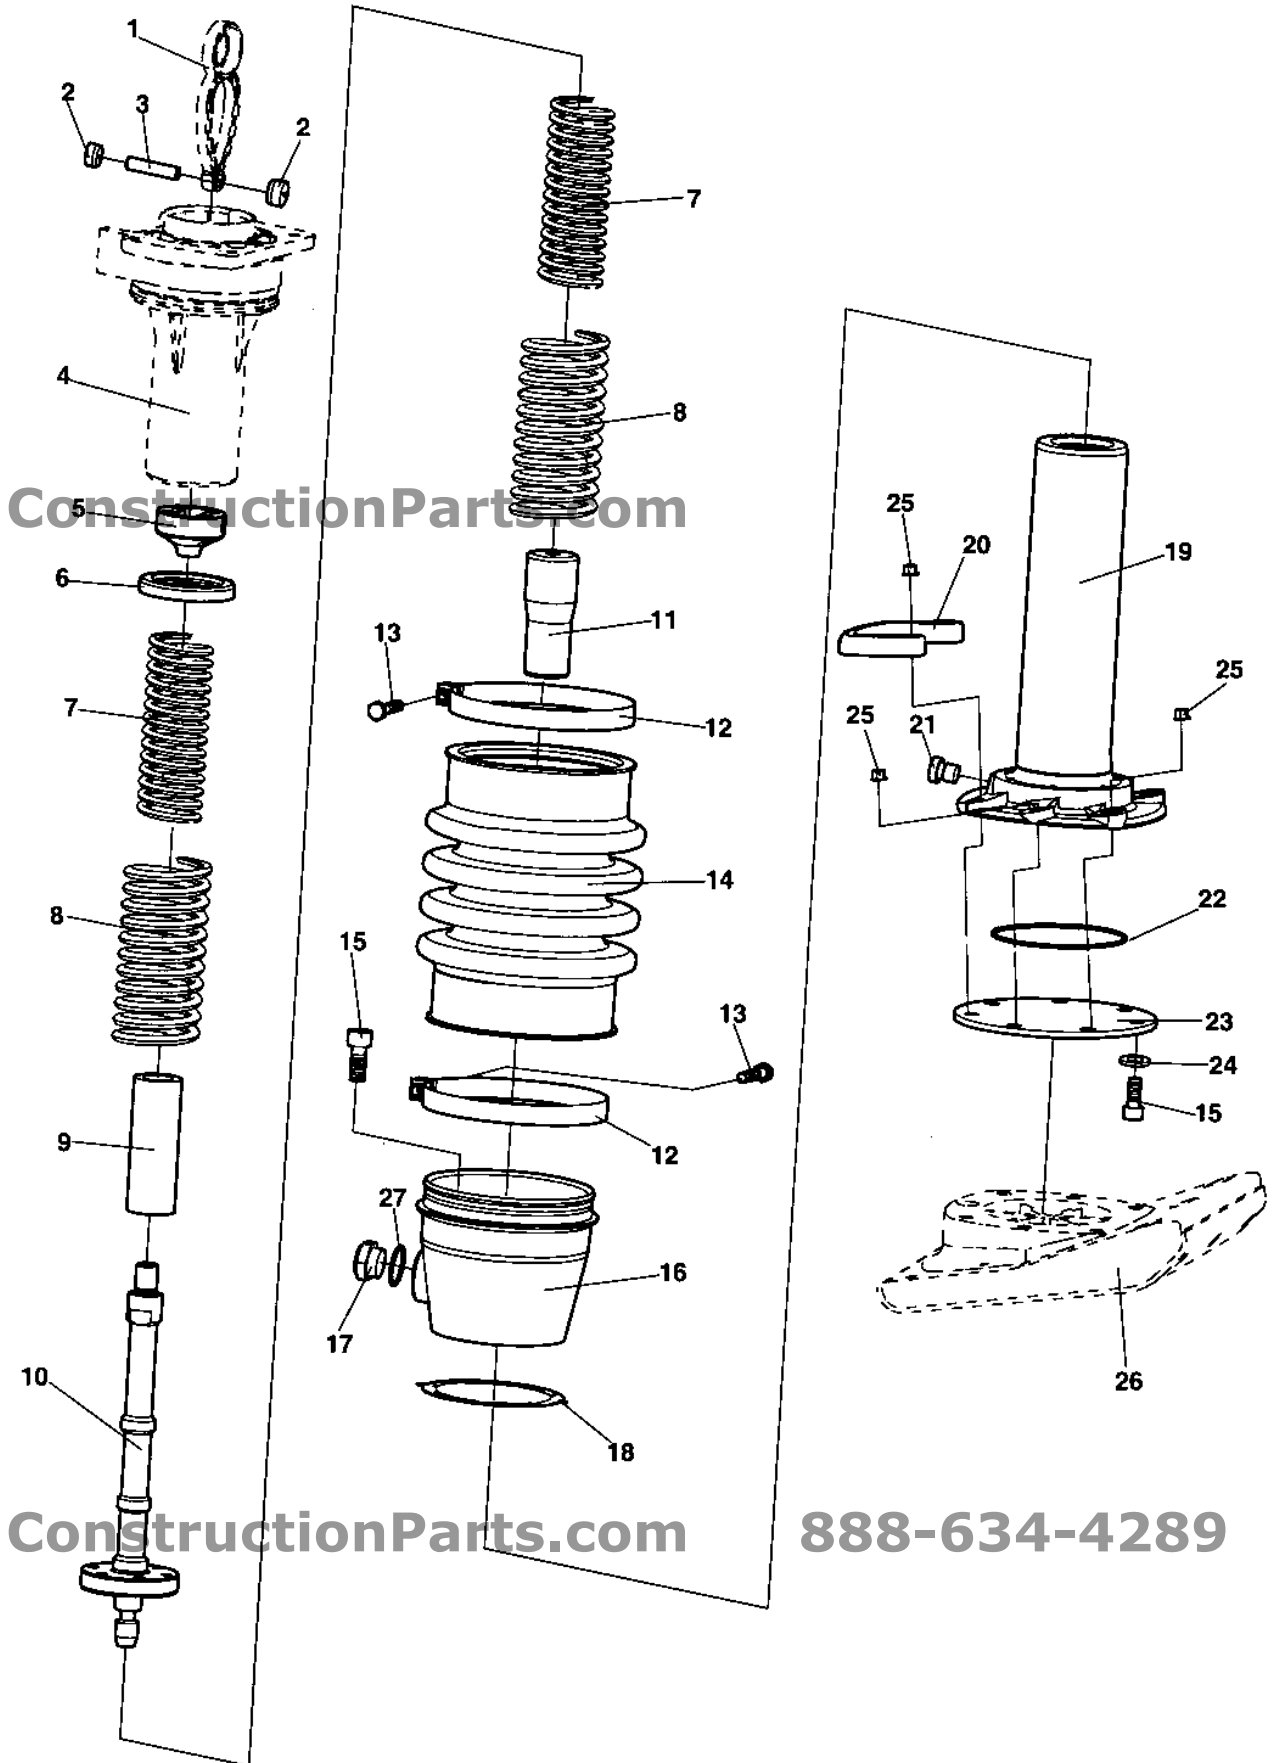

Spring unit

Item	Part No	Rem	Qty	Description	Code
1		A	1	Crank shaft	
2	4700381482		2	Plug	
3	4700381479		1	Piston bolt	
4		B	1	Outer tube	
5	4700381961		1	Rod piston head	
6	4700383681		1	Lid	
7	4700380895		2	Spring	
8	4700380894		2	Spring	
9	4700380899		1	Stop	
10	4700383668		1	Rod piston	
11	4700380902		1	Stop	
12	4700283631		2	Hose clamp	
13	4700500023		2	Screw	M8-1,25x40 8,8
14	4700283627		1	Bellows	
15	4700508092		13	Screw	
16	4700388409		1	Bellows support	
17	4700791395		1	Sight plug	
18	4700383666		1	Gasket	
19	4700383669		1	Inner tube	
20	4700384416		1	Handle	
21	4700904951		1	Plug	
22	4700160054		1	O-ring	
23	4700382369		1	Lid	
24	4700162009		6	Seal ring	D
25		C	6	Nut	D
26		C	1	Foot	D
27	4700791376		1	Fiber washer	

- A) See section transmission. item 3
- B) See section transmission, item 28
- C) See section foot