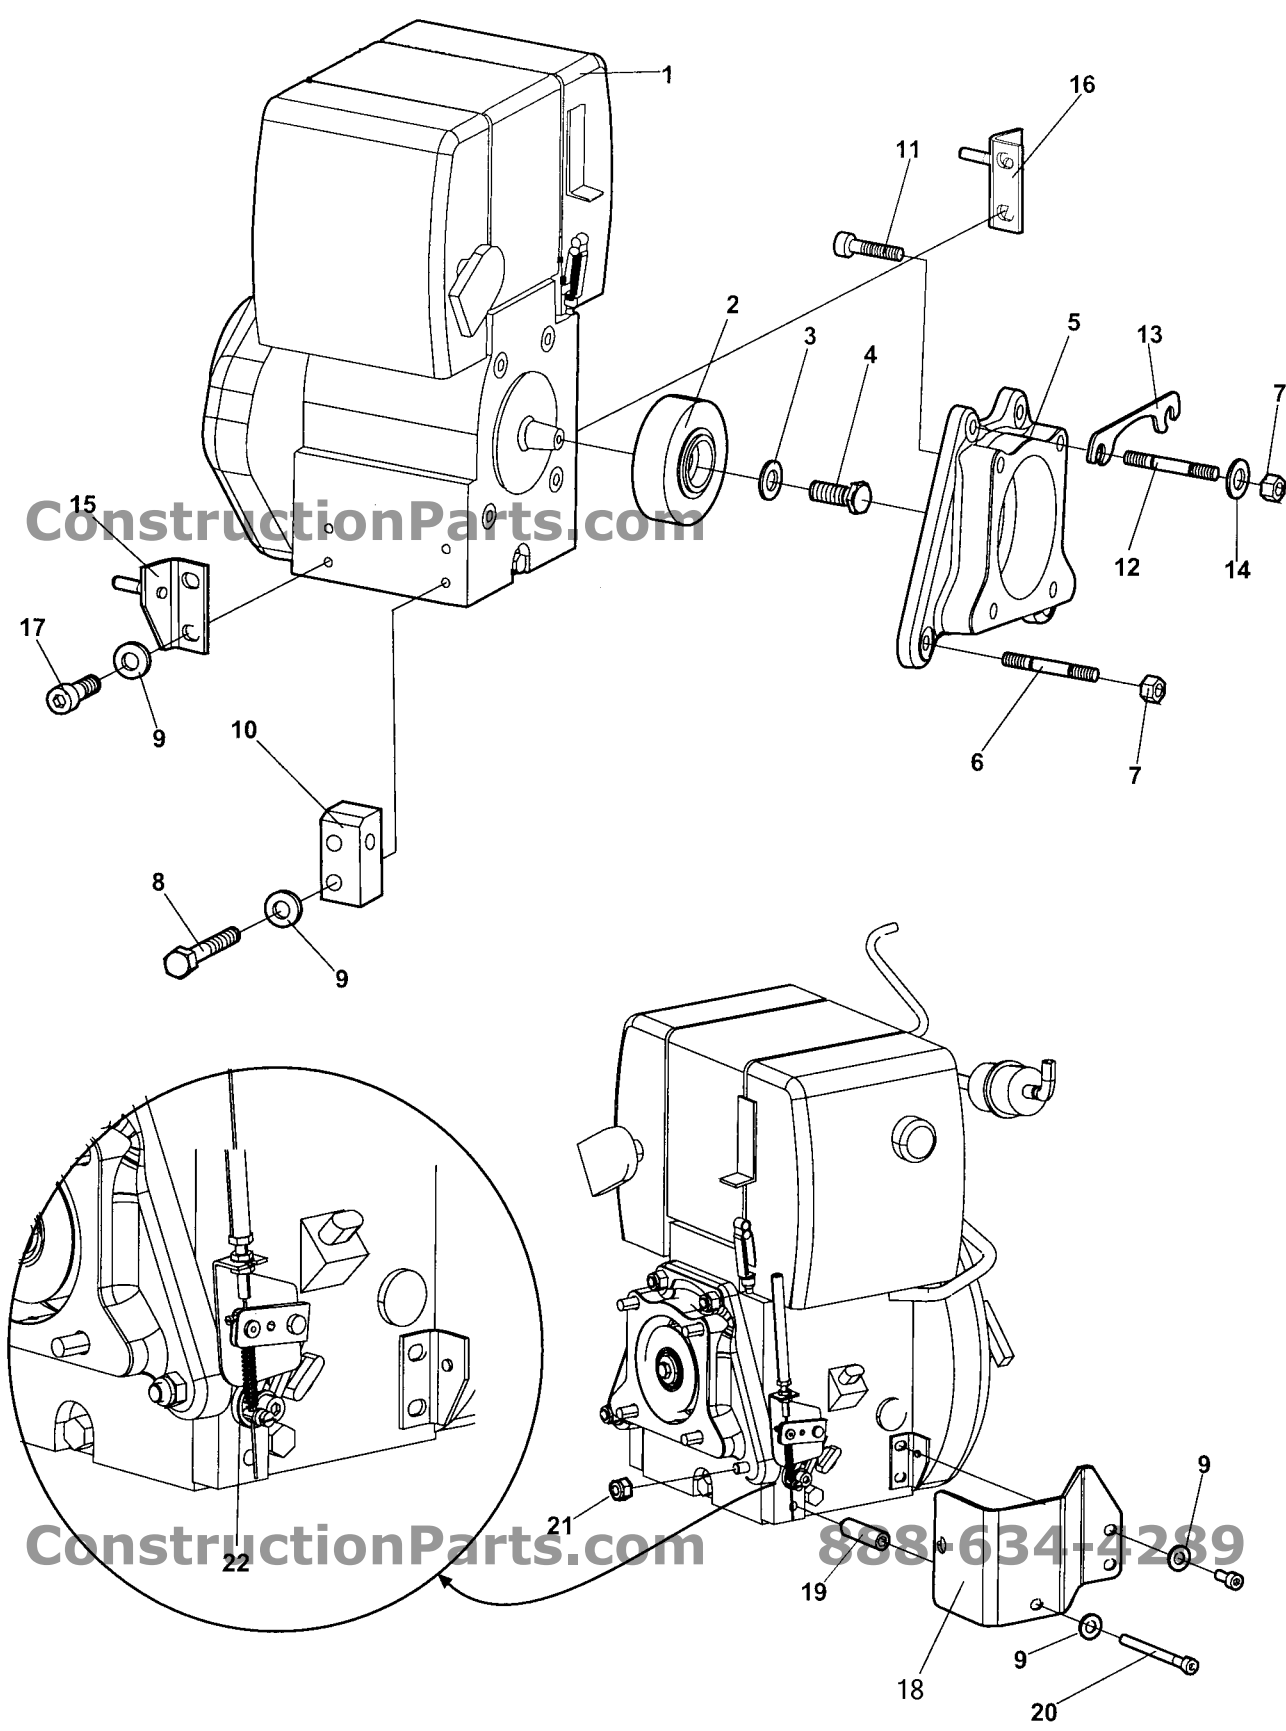

Item	Part No	Rem Qty	Description	Code
1	4700381965	1	Gear wheel	
2	4700904950	1	Needle bearing	
3	4700380920	1	Connecting rod	
4	4700111078	1	Ball bearing	
5	4700150009	1	Snap ring	
6	4700904949	1	Needle bearing	
7	4700150014	2	Snap ring	D
8	4700903520	2	Bearing	
9	4700151025	2	Snap ring	
10	4700904952	1	Sealing	
11	4700381964	1	Shaft	
12	4700500021	1	Screw	M8-1,25x25 8.8
13	4700904734	1	Washer	8,4x26x4
14		1	Clutch	
15	4700388403	1	Crankcase	
16	4700160106	1	O-ring	
17	4700388405	1	Cover	
18	4700508096	4	Screw	
19	4700628006	1	Pin	
20	4700160035	1	O-ring	
21	4700904230	4	Washer	
22	4700508053	4	Screw	
23	4700388407	1	Outer tube	

ConstructionParts.com

888-634-4289

Fuel system

Item	Part No	Rem	Qty	Description	Code
2	4700950307		1	Filler cap	
3	D396066-02		1	Tank	
4	4700791270		1	Washer	
5	4700385839		1	Nipple	
6	4700902286		2	Lock nut	M8
7	4700500505		2	Screw	M8x20 8.8
8	4700921119		2	Pipe clamp	
9	4700937430		1	Fuel filter	
10	4700945778	A	1	Fuel hose	
11	4700950241	B	1	Fuel hose	
12	4700945780	C	1	Fuel hose	
13	4700904394		1	Hose clamp	

- A) 12x35
- B) 12x460
- C) 10x240

ConstructionParts.com

888-634-4289

ConstructionParts.com

888-634-4289

Engine installation

Item	Part No	Rem Qty	Description	Code
1		1	Engine	
2			Clutch (Page 32)	
3	4700904734	1	Washer	8,4x26x4
4	4700500021	1	Screw	M8-1,25x25 8.8
5	4700387883	1	Adapter	
6	4700387444	2	Stud	
7	4700586018	3	Lock nut	
8	4700500023	2	Screw	M8-1,25x40 8,8
9	4700904229	8	Washer	8,4x16x1,5
10	4700382363	2	Bracket	
11	4700508030	4	Screw	
12	4700387443	2	Stud	
13	4700387727	1	Support washer	
14	4700904230	1	Washer	
15	4700388374	1	Bracket	
16	4700388373	1	Bracket	
17	4700508092	4	Screw	
18	4700390558	1	Cover	
19	4700393826	1	Spacer	
20	4700508069	1	Screw	
21	4700791172	1	Lock nut	
22	4700603009	1	Washer	