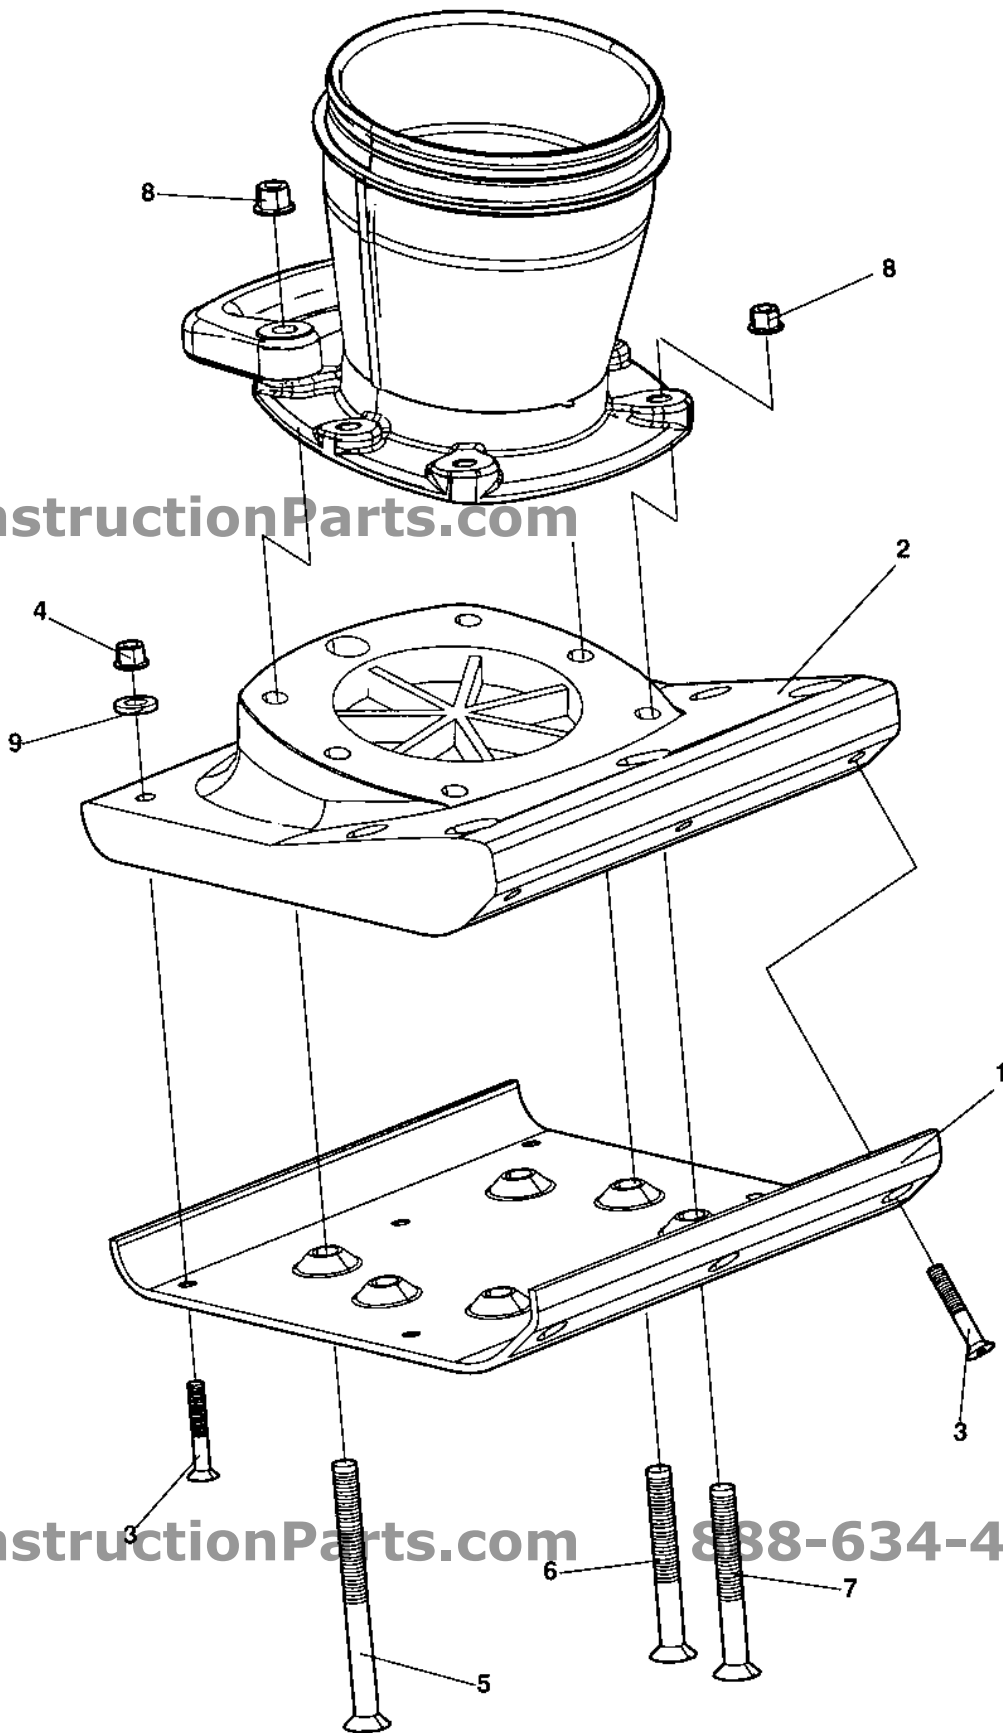

Item	Part No	Rem Qty	Description	Code
1	4700381965	1	Gear wheel	
2	4700904950	1	Needle bearing	
3	4700380920	1	Connecting rod	
4	4700111078	1	Ball bearing	
5	4700150009	1	Snap ring	
6	4700904949	1	Needle bearing	
7	4700150014	2	Snap ring	D
8	4700903520	2	Bearing	
9	4700151025	2	Snap ring	
10	4700904952	1	Sealing	
11	4700381964	1	Shaft	
12	4700500021	1	Screw	M8-1,25x25 8.8
13	4700904734	1	Washer	8,4x26x4
14		1	Clutch	
15	4700388403	1	Crankcase	
16	4700160106	1	O-ring	
17	4700388405	1	Cover	
18	4700508096	4	Screw	
19	4700628006	1	Pin	
20	4700160035	1	O-ring	
21	4700904230	4	Washer	
22	4700508053	4	Screw	
23	4700388407	1	Outer tube	

ConstructionParts.com

888-634-4289

Spring unit

Item	Part No	Rem	Qty	Description	Code
1		A	1	Crank shaft	
2	4700381482		2	Plug	
3	4700381479		1	Piston bolt	
4		B	1	Outer tube	
5	4700381961		1	Rod piston head	
6	4700383681		1	Lid	
7	4700380895		2	Spring	
8	4700380894		2	Spring	
9	4700380899		1	Stop	
10	4700383668		1	Rod piston	
11	4700380902		1	Stop	
12	4700283631		2	Hose clamp	
13	4700500023		2	Screw	M8-1,25x40 8,8
14	4700283627		1	Bellows	
15	4700508092		13	Screw	
16	4700388409		1	Bellows support	
17	4700791395		1	Sight plug	
18	4700383666		1	Gasket	
19	4700383669		1	Inner tube	
20	4700384416		1	Handle	
21	4700904951		1	Plug	
22	4700160054		1	O-ring	
23	4700382369		1	Lid	
24	4700162009		6	Seal ring	D
25		C	6	Nut	D
26		C	1	Foot	D
27	4700791376		1	Fiber washer	

- A) See section transmission. item 3
- B) See section transmission, item 28
- C) See section foot

Foot 11"

17477

ConstructionParts.com

888-634-4289

ConstructionParts.com

ConstructionParts.com

888-634-4289

Foot 11"

Item	Part No	Rem	Qty	Description	Code
	4700939183		1	Foot kit, cpl	
1	4700382371		1	.Ground plate	
2	4700382366	A	1	.Foot	
3	4700791331		8	.Screw	
4	4700902286		8	.Lock nut	M8
5	4700791339		2	.Screw	
6	4700791085		2	.Screw	
7	4700791337		2	.Screw	
8	4700902288		6	.Nut	M12
9	4700904640		7	.Washer	8,4x22x3