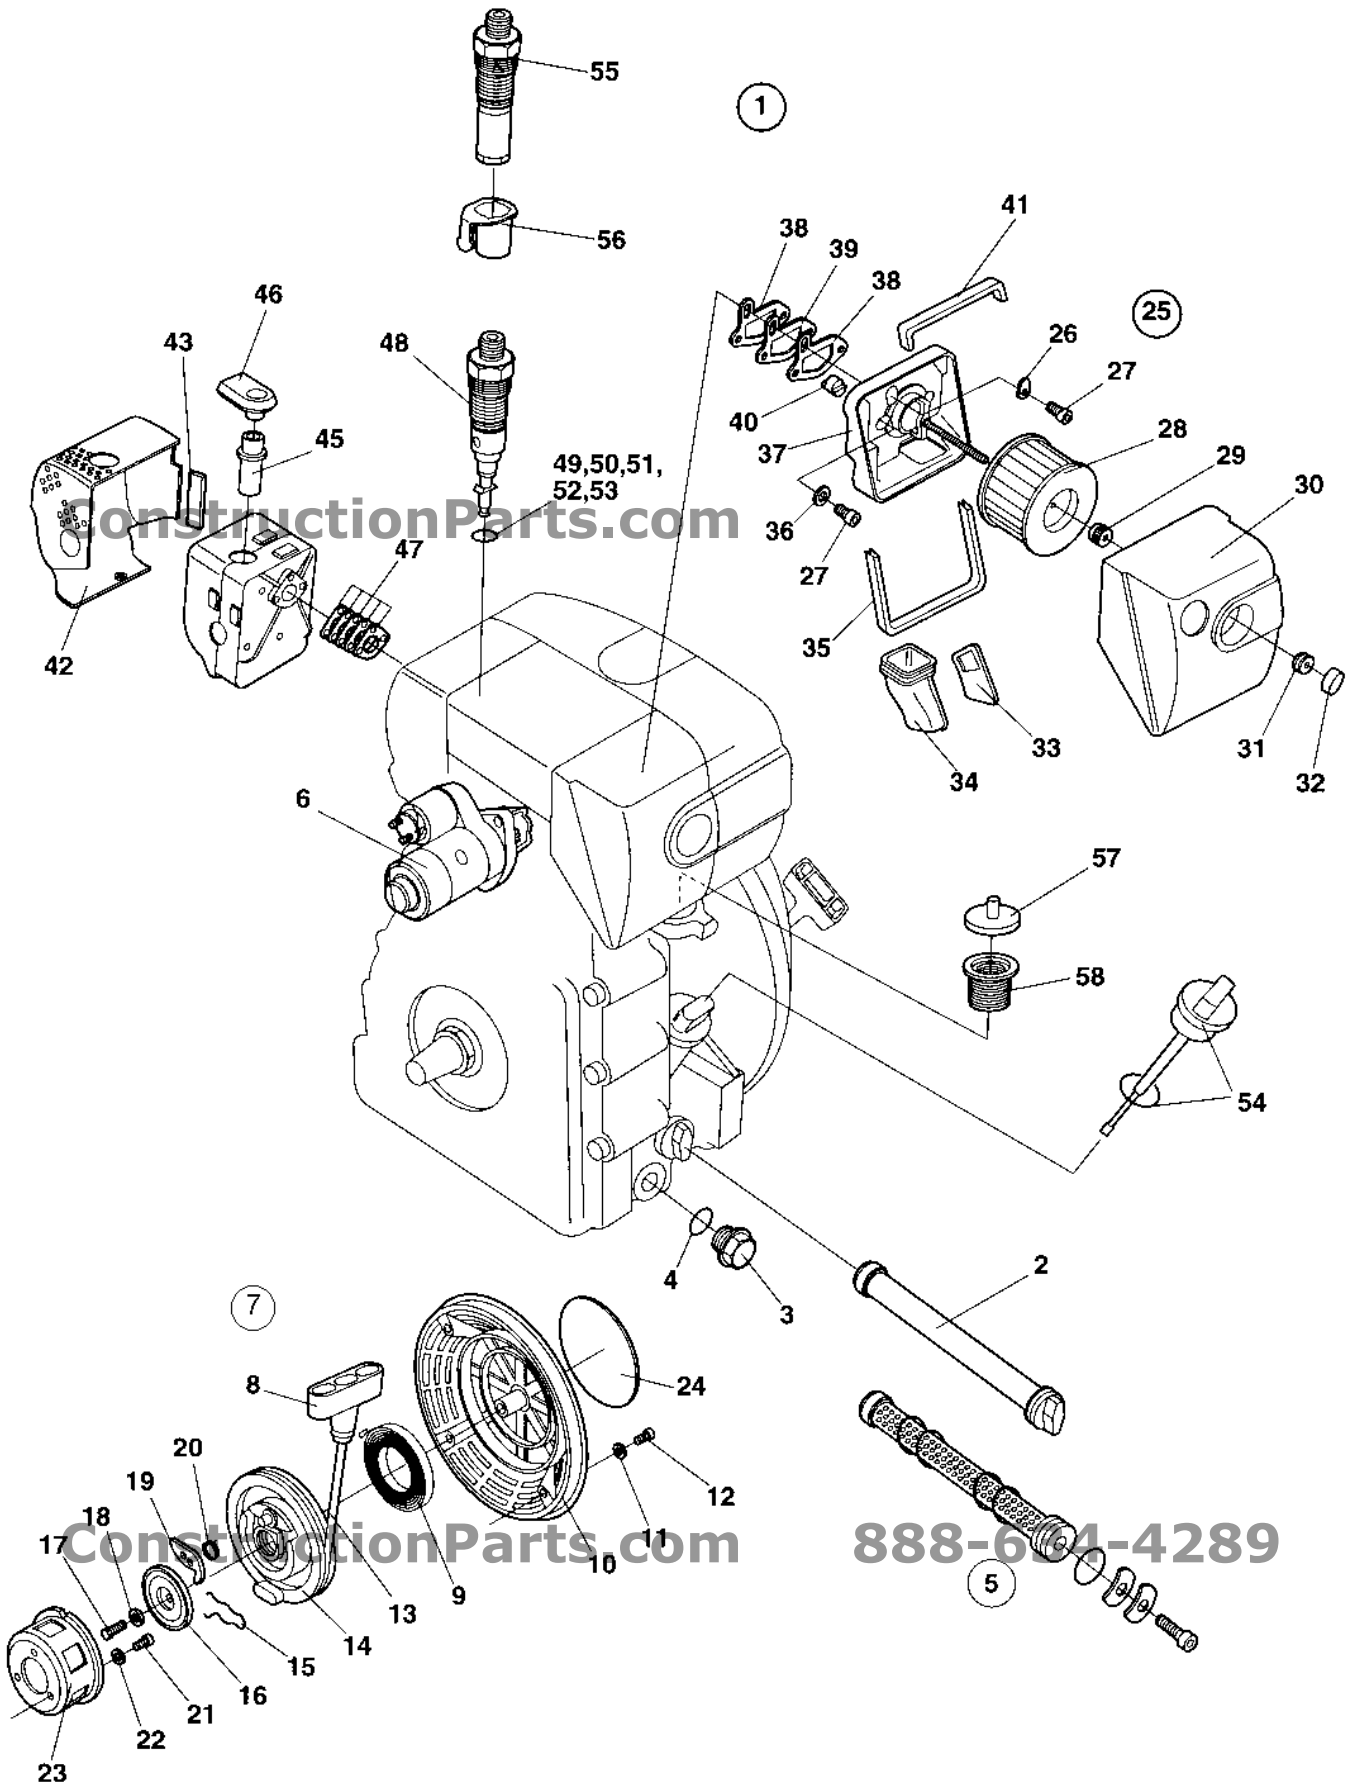

Engine Hatz 1B20

Item	Part No	Rem Qty	Description	Code
57	4700937604	1	Lock	
58	4700937605	1	Socket	

ConstructionParts.com

ConstructionParts.com

888-634-4289