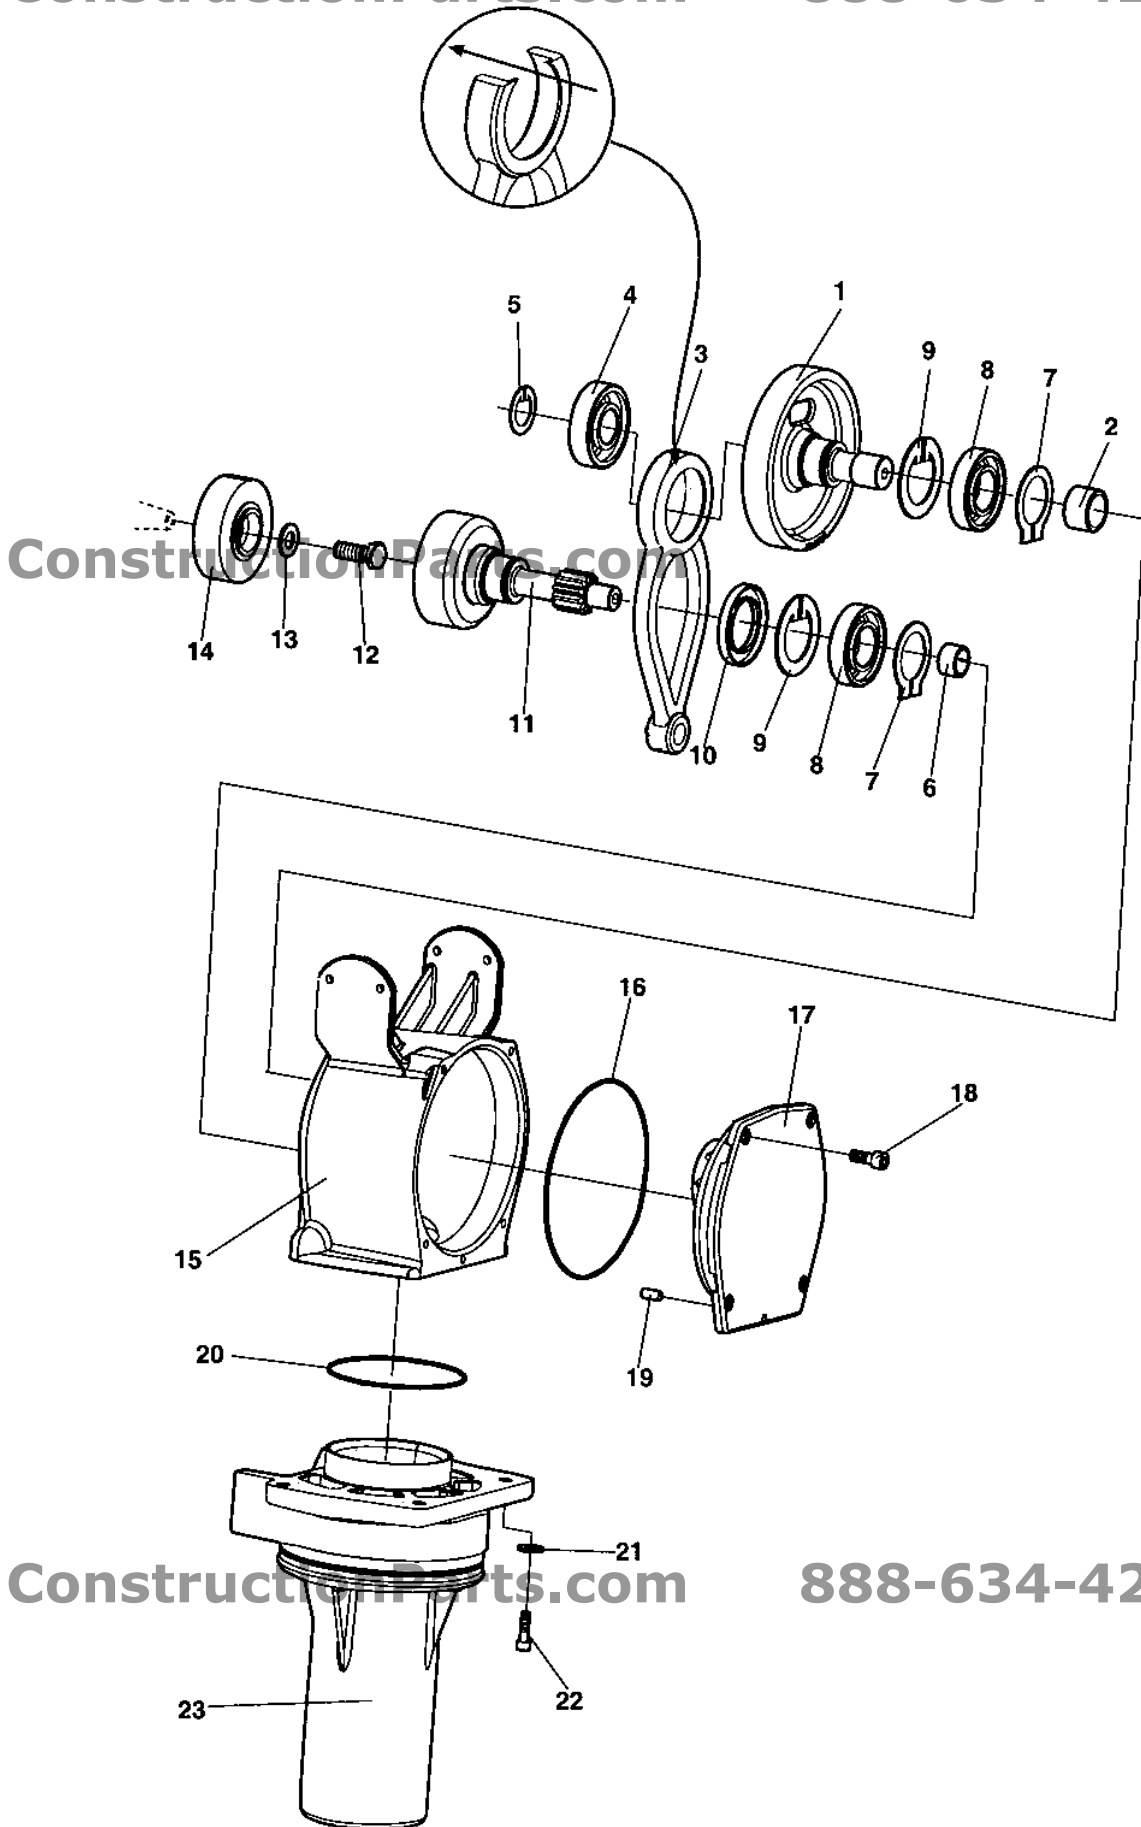

Transmission

17474-1

ConstructionParts.com

888-634-4289

ConstructionParts.com

888-634-4289

Transmission

Item	Part No	Rem Qty	Description	Code
1	4700381965	1	Gear wheel	
2	4700904950	1	Needle bearing	
3	4700380920	1	Connecting rod	
4	4700111078	1	Ball bearing	
5	4700150009	1	Snap ring	
6	4700904949	1	Needle bearing	
7	4700150014	2	Snap ring	D
8	4700903520	2	Bearing	
9	4700151025	2	Snap ring	
10	4700904952	1	Sealing	
11	4700381964	1	Shaft	
12	4700500021	1	Screw	M8-1,25x25 8.8
13	4700904734	1	Washer	8,4x26x4
14		1	Clutch	
15	4700388403	1	Crankcase	
16	4700160106	1	O-ring	
17	4700388405	1	Cover	
18	4700508096	4	Screw	
19	4700628006	1	Pin	
20	4700160035	1	O-ring	
21	4700904230	4	Washer	
22	4700508053	4	Screw	
23	4700388407	1	Outer tube	

ConstructionParts.com

888-634-4289