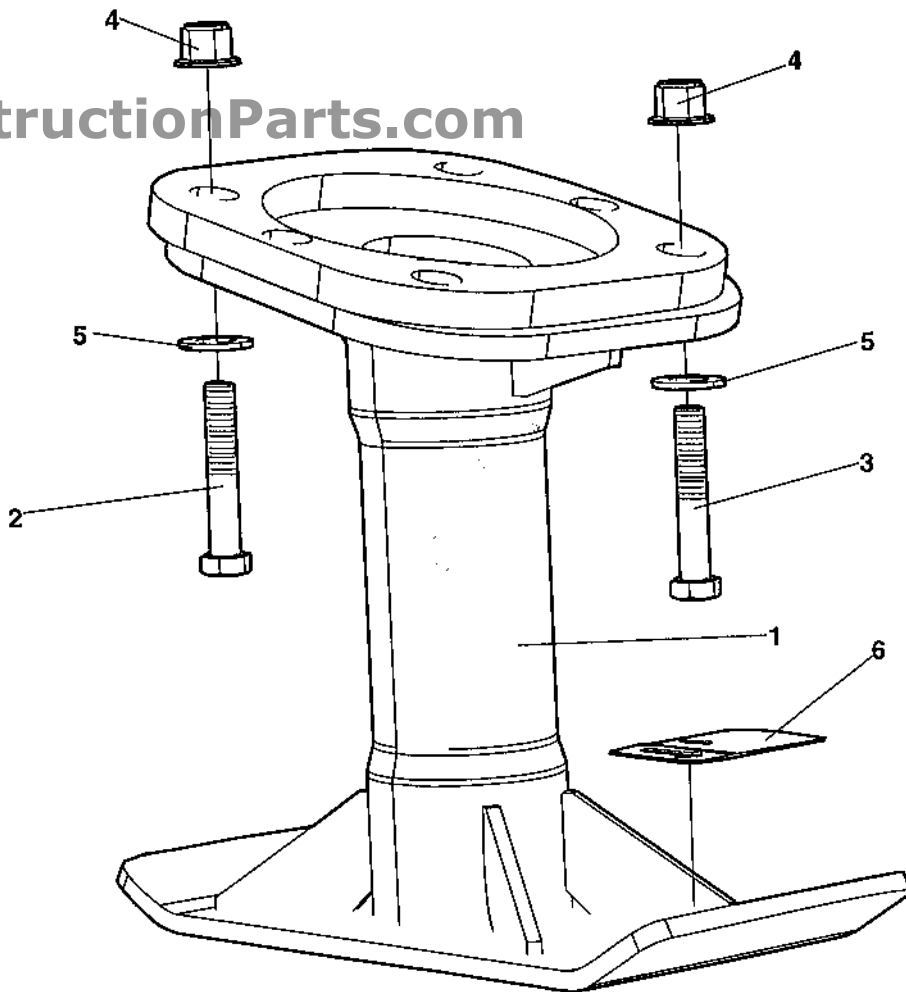

ConstructionParts.com

ConstructionParts.com

888-634-4289

Option, extended foot

Item	Part No	Rem Qty	Description	Code
1	4700389980	1	Extended foot	
2	4700928198	2	Screw	
3	4700903735	4	Screw	
4	4700902280	6	Side ring	
5	4700904231	6	Washer	13x24x2 300 HV
6	4700377125	1	Decal	

ConstructionParts.com

888-634-4289

ConstructionParts.com

888-634-4289