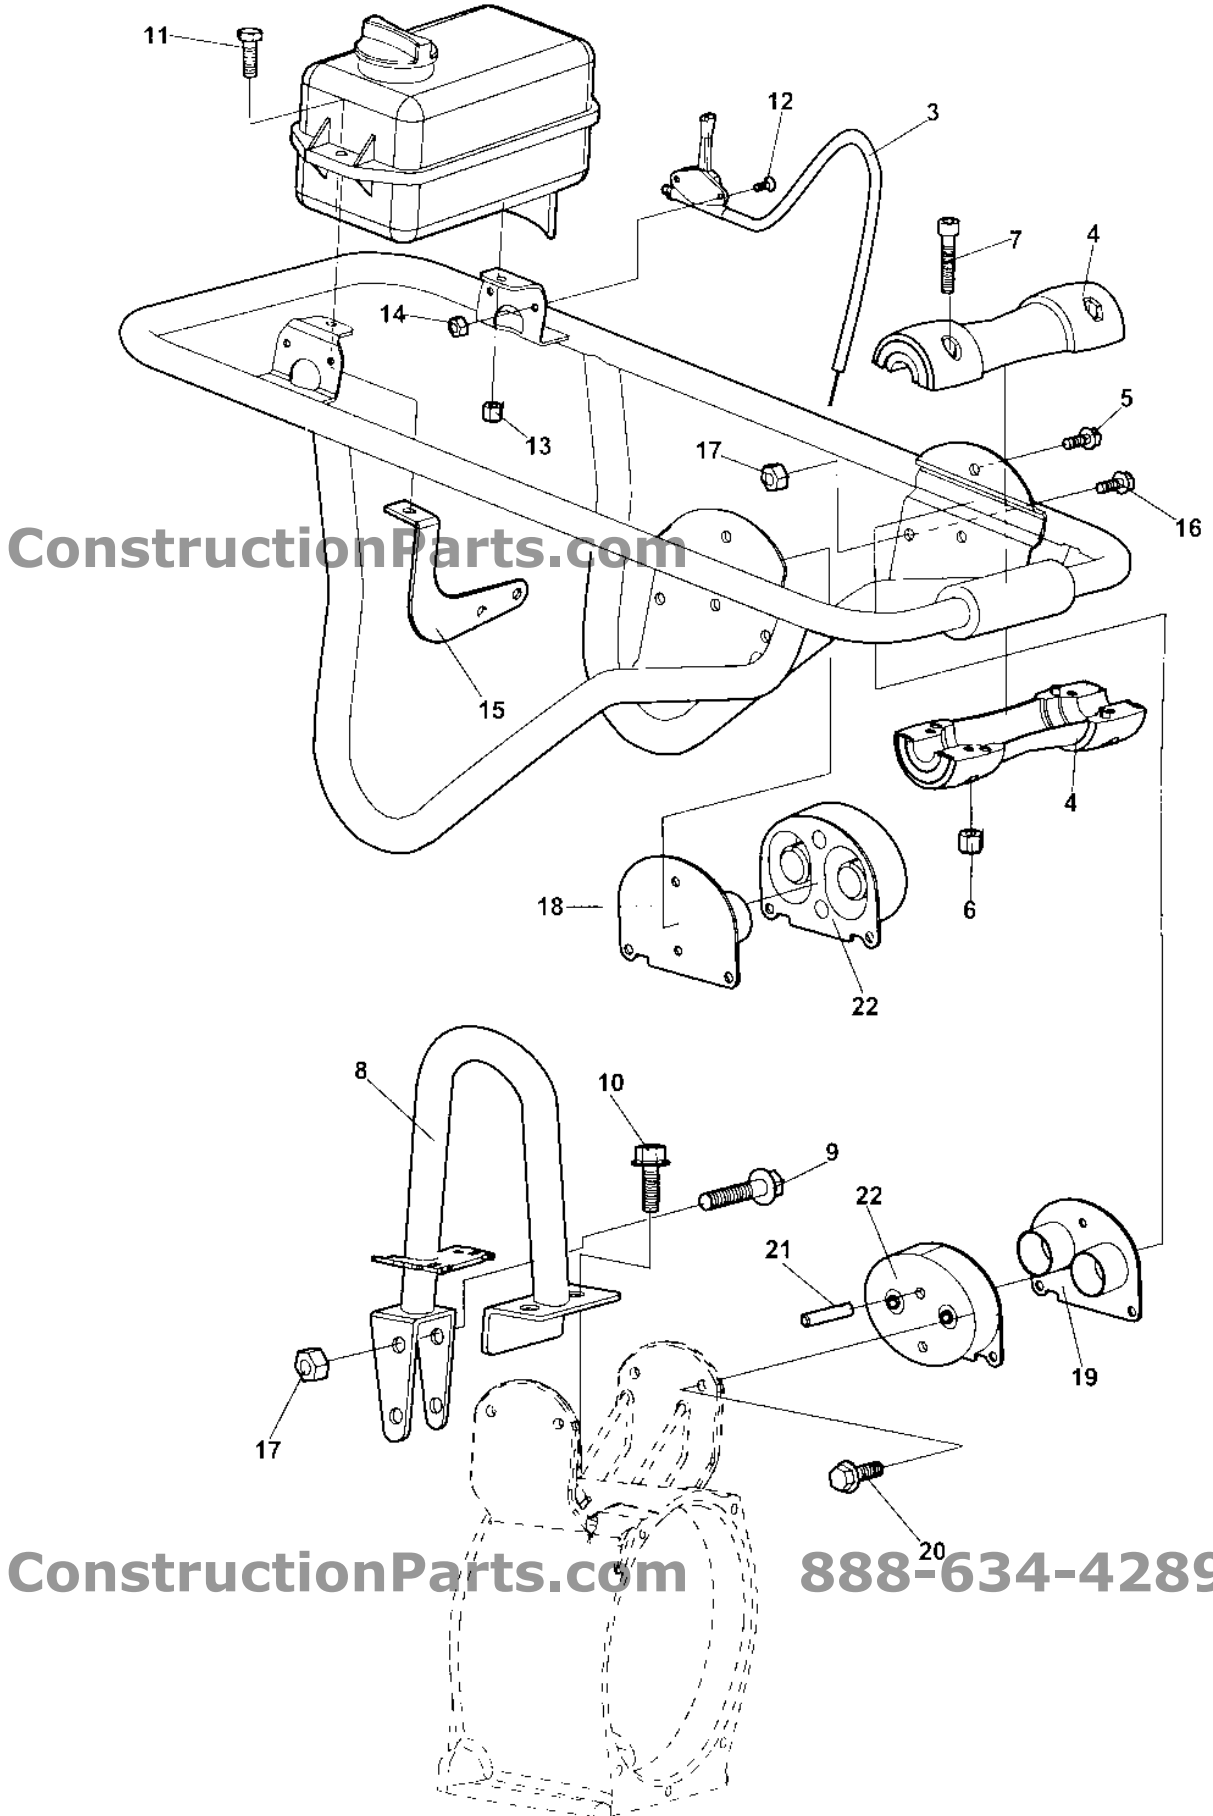

Handle

18984

ConstructionParts.com

888-634-4289

ConstructionParts.com

888-634-4289

Handle

Item	Part No	Rem	Qty	Description	Code
1	4700386127		1	Handle	
2		A	1	Fuel tank	
3	4700395420		1	Throttle control, cpl	
	4812155279		1	.Handle	
	4812155280		1	.Control cable, cpl	
4	4700384496		2	Roller	
5	4700500506		4	Screw	
6	4700586002		4	Lock nut	M6 -8
7	4700508018		4	Screw	
8	4700385439		1	Lifting lug	
9	4700500508		2	Screw	
10	4700791343		2	Screw	
11	4700500506		2	Screw	
12	4700904504		2	Screw	M5 x 18
13	4700902286		8	Lock nut	M8
14	4700902284		2	Nut	M5
15	4700390462		1	Bracket	
16	4700902041		4	Screw	
17	4700586003		6	Lock nut	M8
18	4700386787		1	Angle stop	right side
19	4700386786		1	Angle stop	left side
20	4700500505		4	Screw	M8x20 8.8
21	4700791323		4	Cylindric pin	
22	4700386785		2	Shock absorber	
23	4700313041		1	Cable ties	

Item	Part No	Rem Qty	Description	Code
1	4700381965	1	Gear wheel	
2	4700904950	1	Needle bearing	
3	4700380920	1	Connecting rod	
4	4700111078	1	Ball bearing	
5	4700150009	1	Snap ring	
6	4700904949	1	Needle bearing	
7	4700150014	2	Snap ring	D
8	4700903520	2	Bearing	
9	4700151025	2	Snap ring	
10	4700904952	1	Sealing	
11	4700381964	1	Shaft	
12	4700500021	1	Screw	M8-1,25x25 8.8
13	4700904734	1	Washer	8,4x26x4
14		1	Clutch	
15	4700388403	1	Crankcase	
16	4700160106	1	O-ring	
17	4700388405	1	Cover	
18	4700508096	4	Screw	
19	4700628006	1	Pin	
20	4700160035	1	O-ring	
21	4700904230	4	Washer	
22	4700508053	4	Screw	
23	4700388407	1	Outer tube	