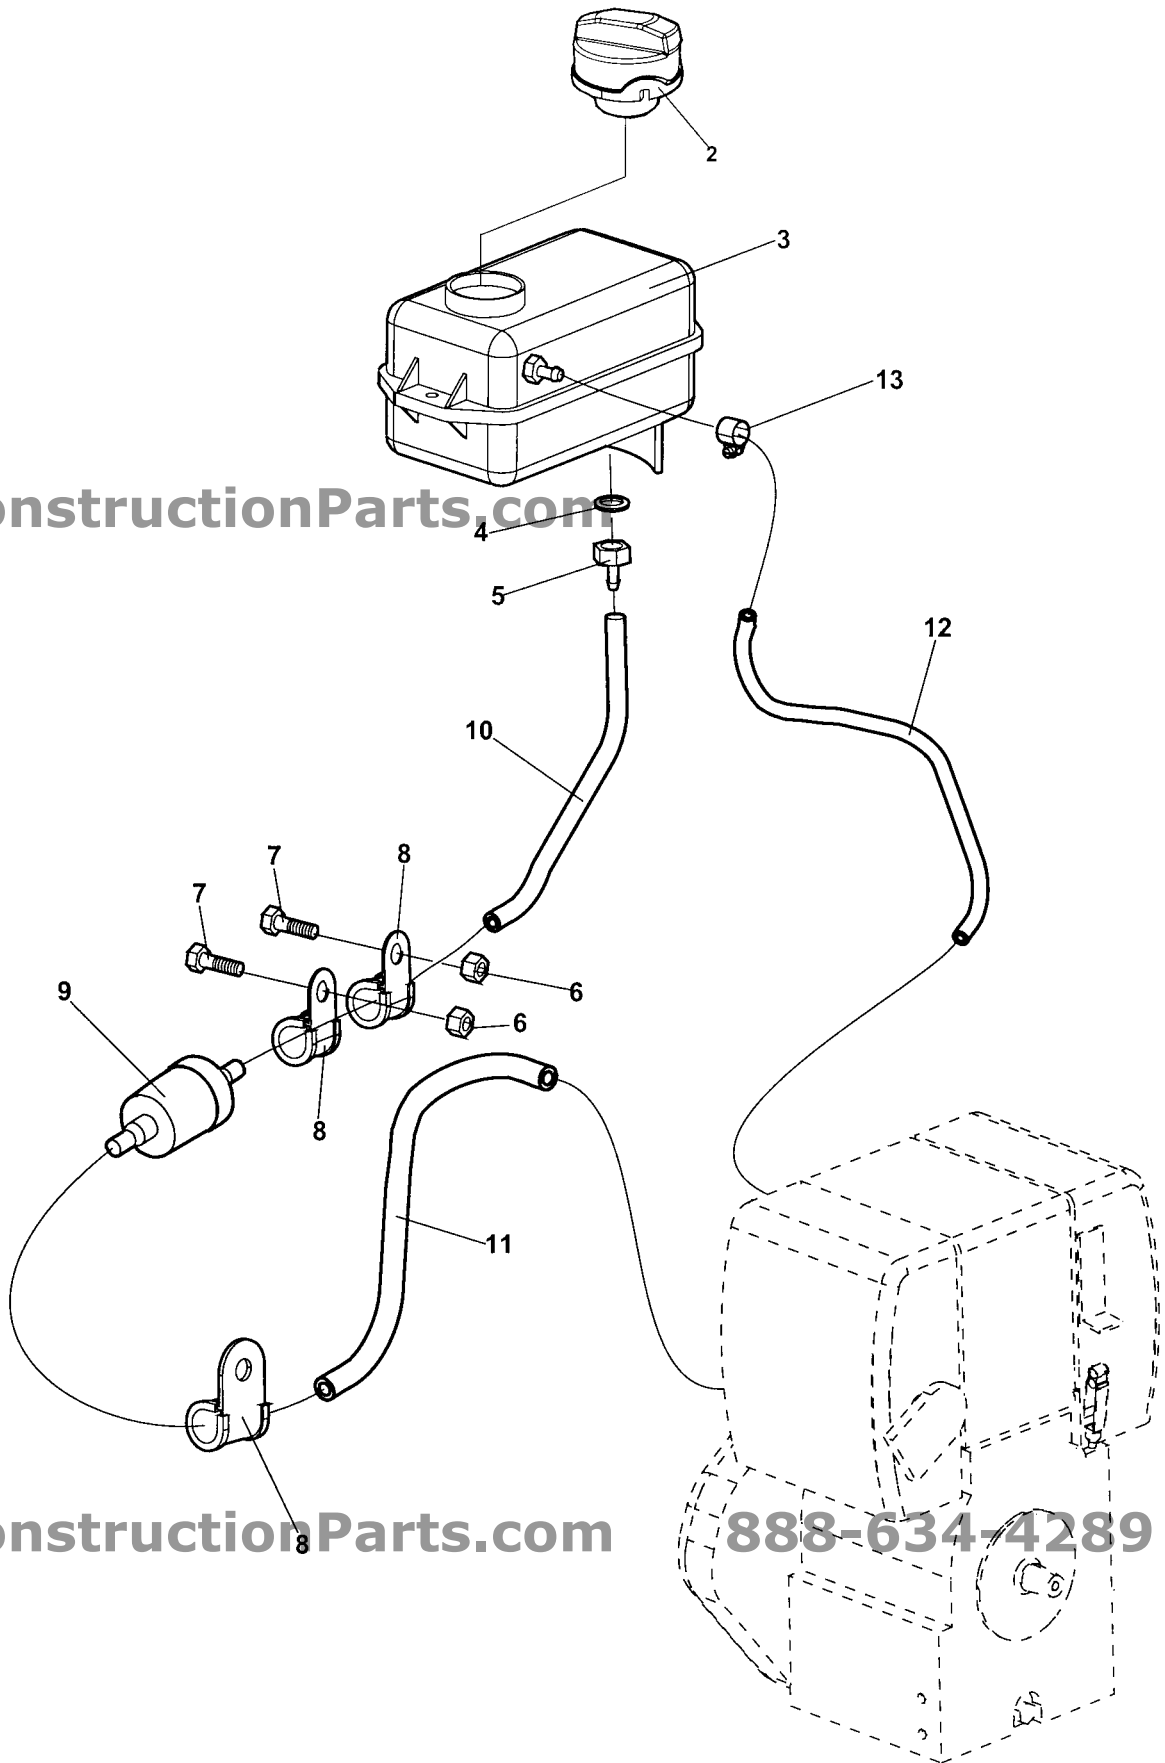

Fuel system

18983

ConstructionParts.com

888-634-4289

ConstructionParts.com

ConstructionParts.com

888-634-4289

Fuel system

Item	Part No	Rem	Qty	Description	Code
2	4700950307		1	Filler cap	
3	D396066-02		1	Tank	
4	4700791270		1	Washer	
5	4700385839		1	Nipple	
6	4700902286		2	Lock nut	M8
7	4700500505		2	Screw	M8x20 8.8
8	4700921119		2	Pipe clamp	
9	4700937430		1	Fuel filter	
10	4700945778	A	1	Fuel hose	
11	4700950241	B	1	Fuel hose	
12	4700945780	C	1	Fuel hose	
13	4700904394		1	Hose clamp	

- A) 12x35
- B) 12x460
- C) 10x240

ConstructionParts.com

888-634-4289

ConstructionParts.com

888-634-4289