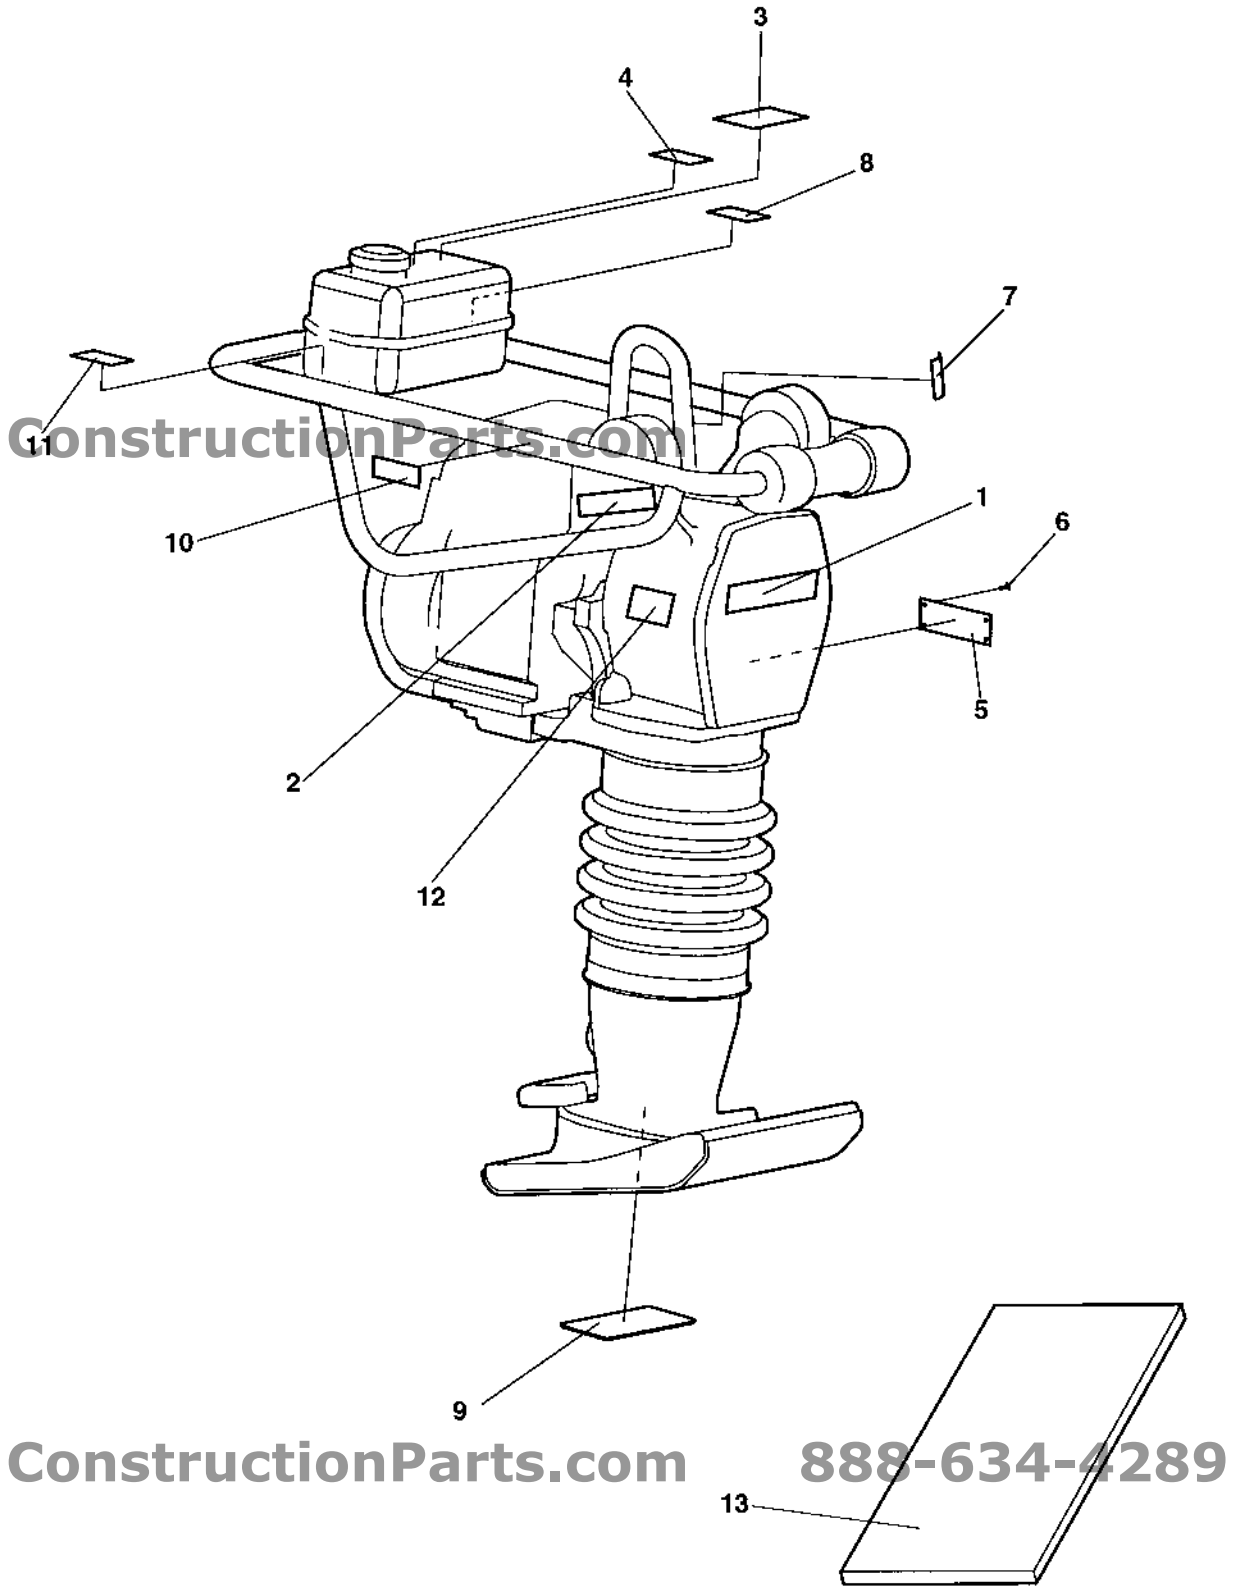

Decals and documentation

Item	Part No	Rem Qty	Description	Code
1			Not used on this model	
2	4700386335	2	Decal "LT800"	
3	4700386225	1	Decal	
	4700791351	4	Drive screw	
4	4700904977	1	Decal	
5	47281270SE	1	Product identification plate CE	
6	4700527002	4	Drive screw	
7	4700281269	2	Decal "LIFT"	
8	4700385877	1	Decal "THROTTLE CONTROL"	
9	4700791088	1	Decal	
10	4700904366	1	Safety decal "Hot surface"	
11			Not used on this model	
12	4700791295	1	Decal "Sound power level"	107dB
13		1	Documentation	
		1	.Instruction book, Hatz	
		1	.Operation	ILT800
		1	.Spare parts catalogue	SLT800
		1	.Warranty registration certificate	
		1	.Warranty conditions	
		1	.CE declaration	

ConstructionParts.com

888-634-4289