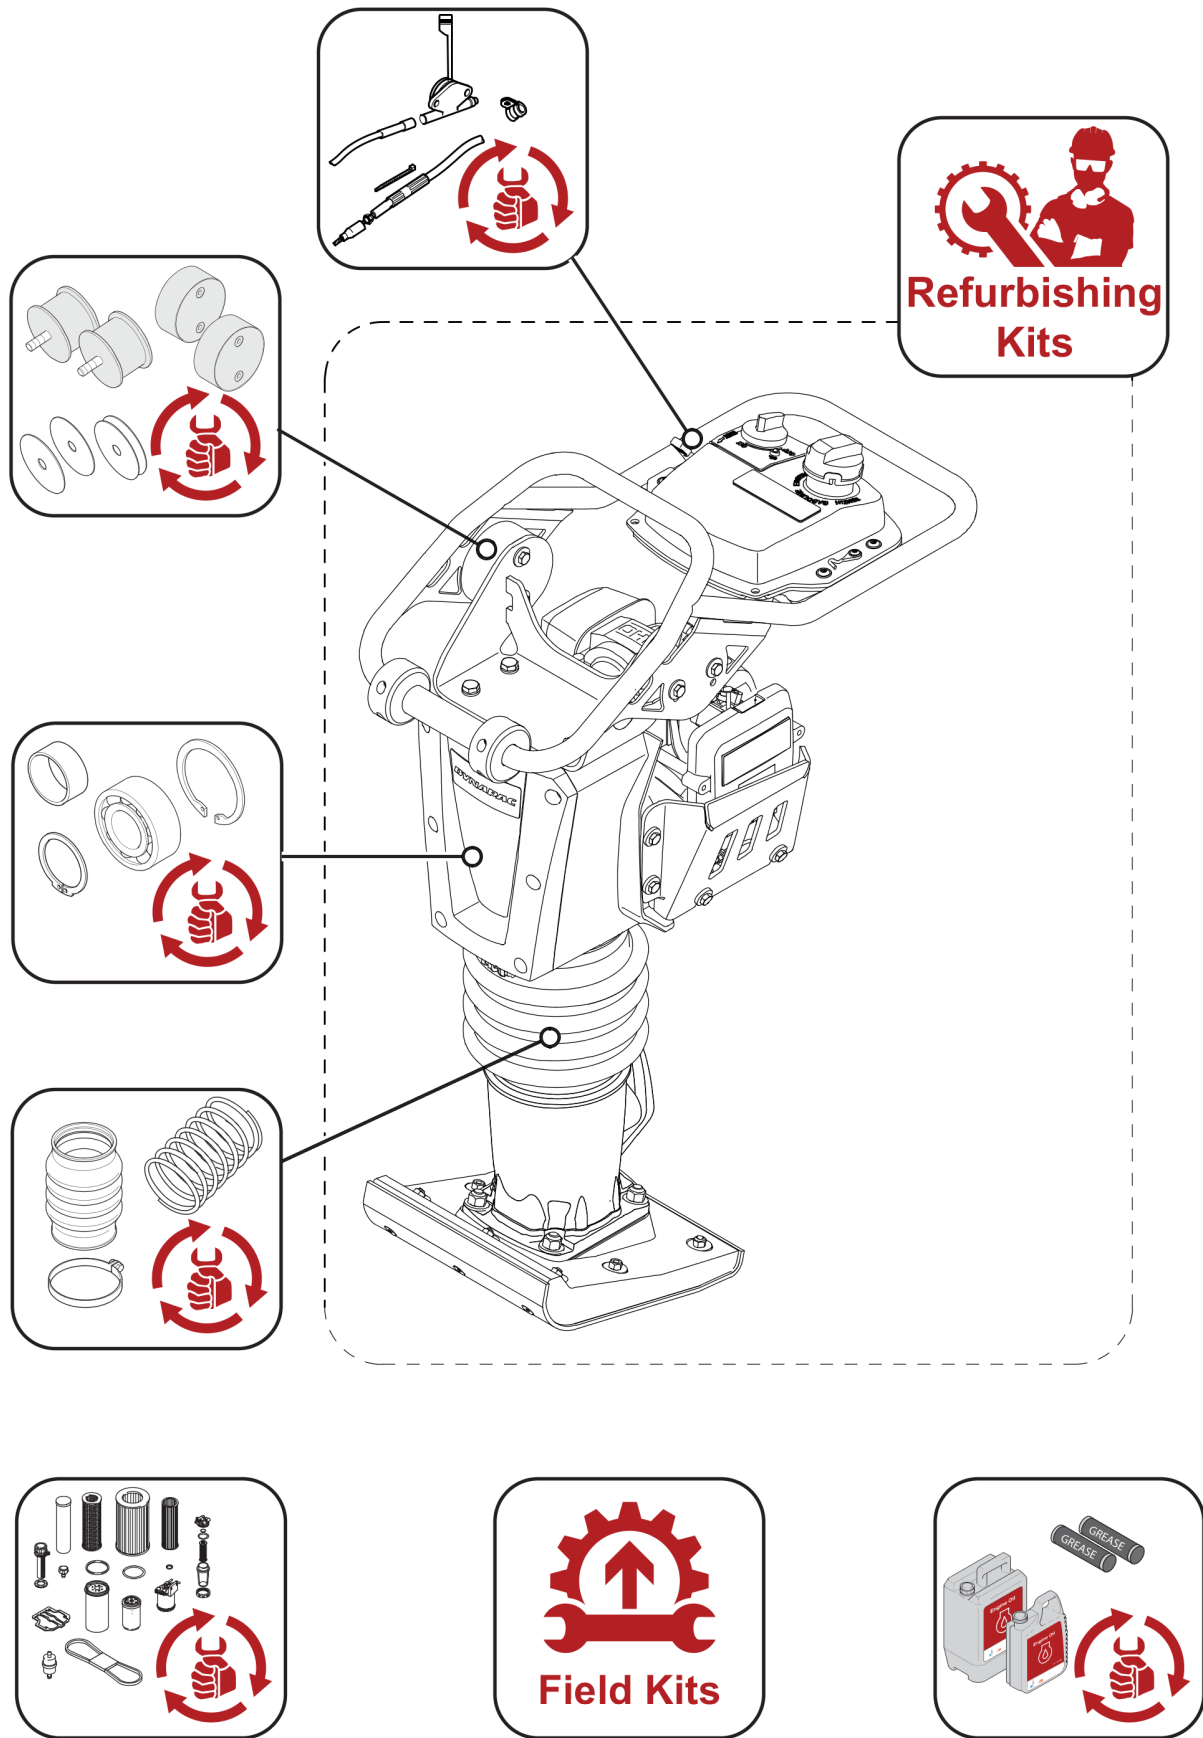

Service, repair and wear part kits

Refer to Parts Online for the most up to date information. The printed information might be outdated.

Tue Feb 14 13:28:22 UTC 2023

Rammer DR6X

Item	Part No.	Qty	Name	SN INFO
1			Service, repair and wear part kits	
1.1	4812216937	1	Repair kit, shock-absorber	
1.2	4812217541	1	Repair kit, transmission	
1.3	4812217543	1	Repair kit, spring unit	
1.4	4812217544	1	Repair kit, bellow	
1.5	4812217545	1	Repair kit, throttle control	
1.6	DL92492405	1	Service kit	
2			Refurbishing kit	
2.1	4812061678	1	Refurbishing kit - engine protectors	
2.2	4812217072	1	Refurbishing kit - roller	
2.3	4812217074	1	Refurbishing kit - air filter housing	
2.4	4812061540	1	Refurbishing kit-decals	
2.5	-		Color Dynapac-Light	
3			Field kit	
3.1	DL92401019	1	X27-Foot plate 160mm 13°	
3.2	DL92401018	1	X26-Foot plate 200mm 13°	
3.3	DL92401014	1	X22-Foot plate 230mm 13°	
3.4	DL92401017	1	X25-Foot plate 240mm 13°	
3.5	DL92401016	1	X24-Foot plate 290mm 13°	
3.6	DL92401015	1	X23-Foot plate 330mm 13°	
3.7	DL92401021	1	X18-Foot extension, 366x100	
3.8	DL92401020	1	X15-Foot extension, 366x150	
3.9	DL92401022	1	T94-Transport wheels, failsave	
4	PNNA		Lubricants and operating substances	

Refer to Parts Online for the most up to date information. The printed information might be outdated.

Tue Feb 14 13:28:22 UTC 2023