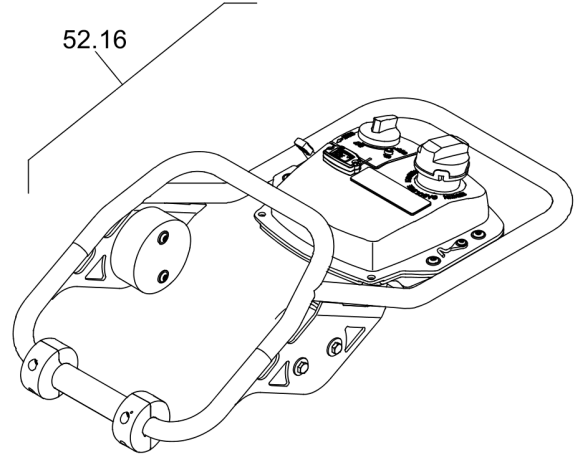

50 Frame DL54100012_00_050_DR6X-01 Frame with Attachment Parts

Rammer DR6X

Item	Part No.	Qty	Name	SN INFO
52.14	DL92410137_00		Housing	
52.16	DL92410050_00		Steering Handle	
53.08	DL92410049_02		Engine protector	

Refer to Parts Online for the most up to date information. The printed information might be outdated.

Tue Feb 14 13:28:51 UTC 2023