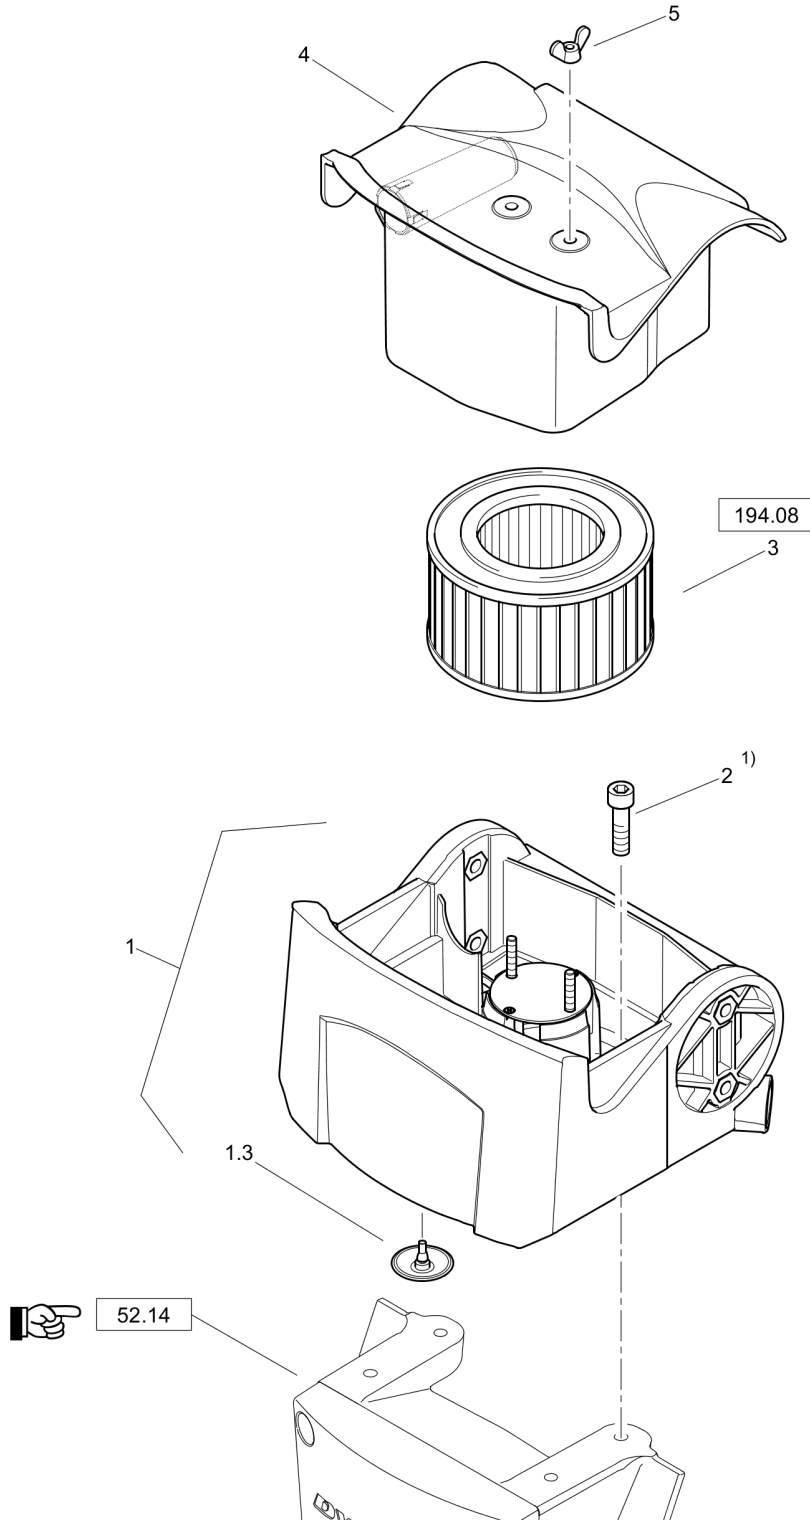

1) Anziehdrehmoment 50 Nm
Tightening torque 50 Nm

12.15

Rammer DR6X

Item	Part No.	Qty	Name	SN INFO
1	DL54250190	1	Air filter housing,assembled	
1.3	DL05821161	1	Diaphragm valve	
2	DL07231027	4	Socket-head cap screw	
3	DL92410161	1	Filter element,air	
4	DL92410015	1	Cover, air filter,assembled	
5	DL08316610	2	Wing nut	
52.14			Housing	
194.08			Service kit