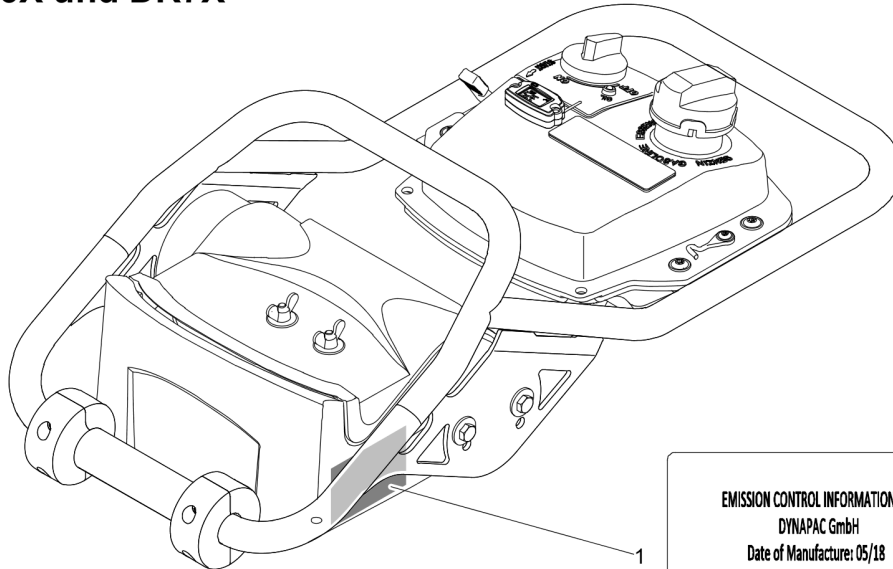

DR6X und DR7X

EMISSION CONTROL INFORMATION
DYNAPAC GmbH
Date of Manufacture: 05/18
THIS EQUIPMENT MEETS U.S. EPA EVAP STANDARDS
Equipment Family: JBMGPHHEQAAA
924 103 62