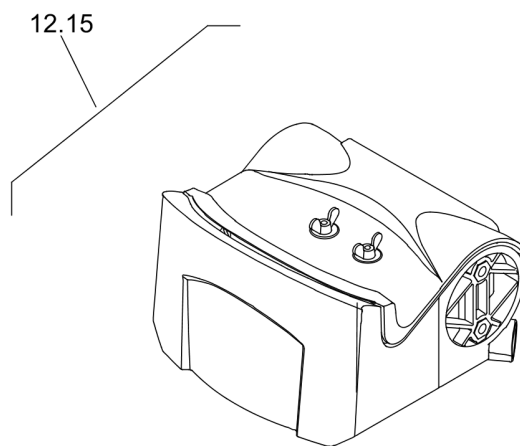

Rammer DR6X

Item	Part No.	Qty	Name	SN INFO
11.00	DL05747051_100 1E		Engine Parts List	
11.02	DLMOT016830_0		Front Cover	
11.07	DLMOT016831_0		Crankcase and cyl. head	
11.09	DLMOT016832_0		Camshaft	
11.19	DLMOT016833_0		Crankshaft And Piston	
11.22	DLMOT018083_0		Dry Air Filter	
11.25	DLMOT016835_0		Throttle Control	
11.26	DLMOT016836_0		Silencer	
11.31	DLMOT016837_0		Recoil Starter	
11.36	DLMOT016838_0		Electrical Equipment	
11.44	DLMOT016839_0		Covering	
11.46	DLMOT016840_0		Contact Breaker/Ign.Coil	
11.53	DLMOT018520_0		Carburetor	
12.13	DL92410138_00		Engine	
12.15	DL92410048_00		Dry Air Filter	
12.26	DL54240235_00		Engine, assembled	
19.07	DLEA004836_00		Centrifugal Clutch	

Refer to Parts Online for the most up to date information. The printed information might be outdated.

Tue Feb 14 13:28:37 UTC 2023