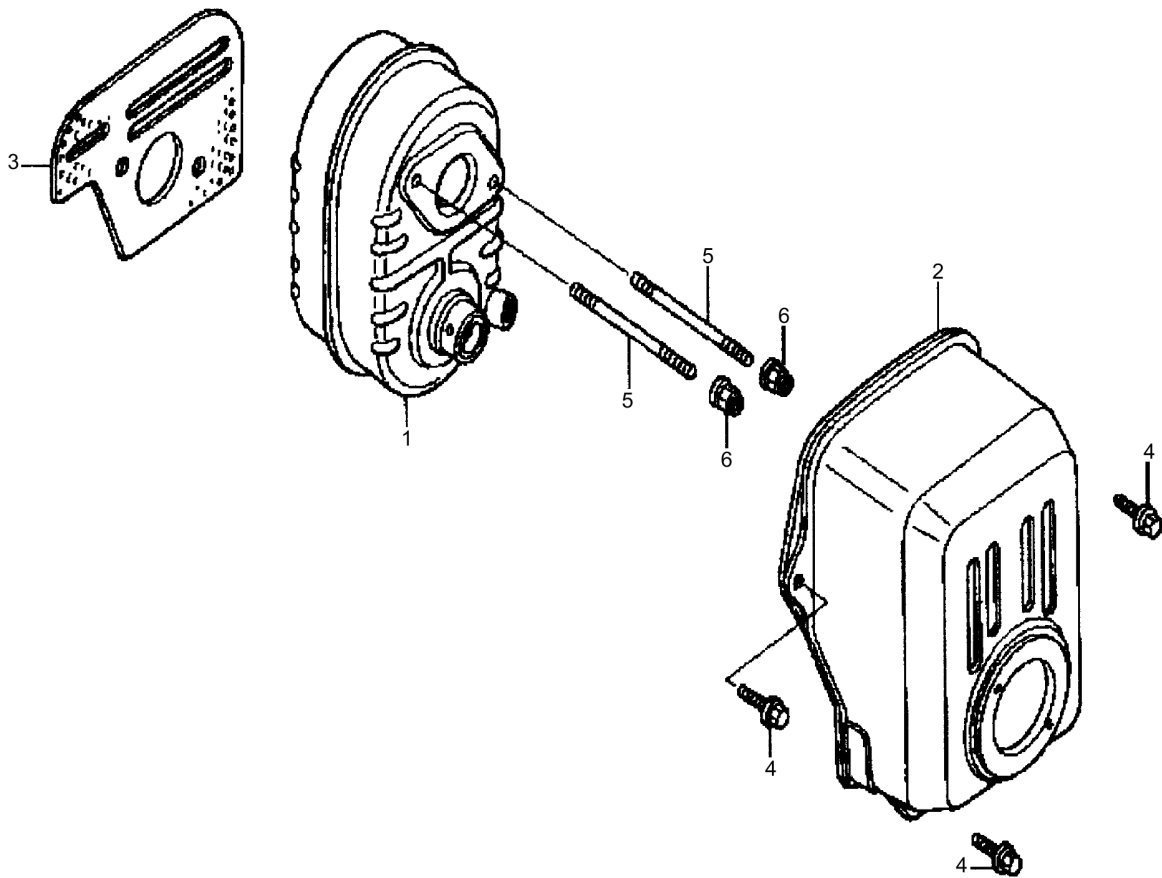

11.26

Rammer DR6X

Item	Part No.	Qty	Name	SN INFO
1	DL05749137	1	Exhaust silencer	
2	DL05749138	1	Muffler guard	
3	DL05748214	1	Exhaust gasket	
4	DL05747995	3	Screw	
5	DL05749139	2	Stud	
6	DL05748216	2	Safety nut