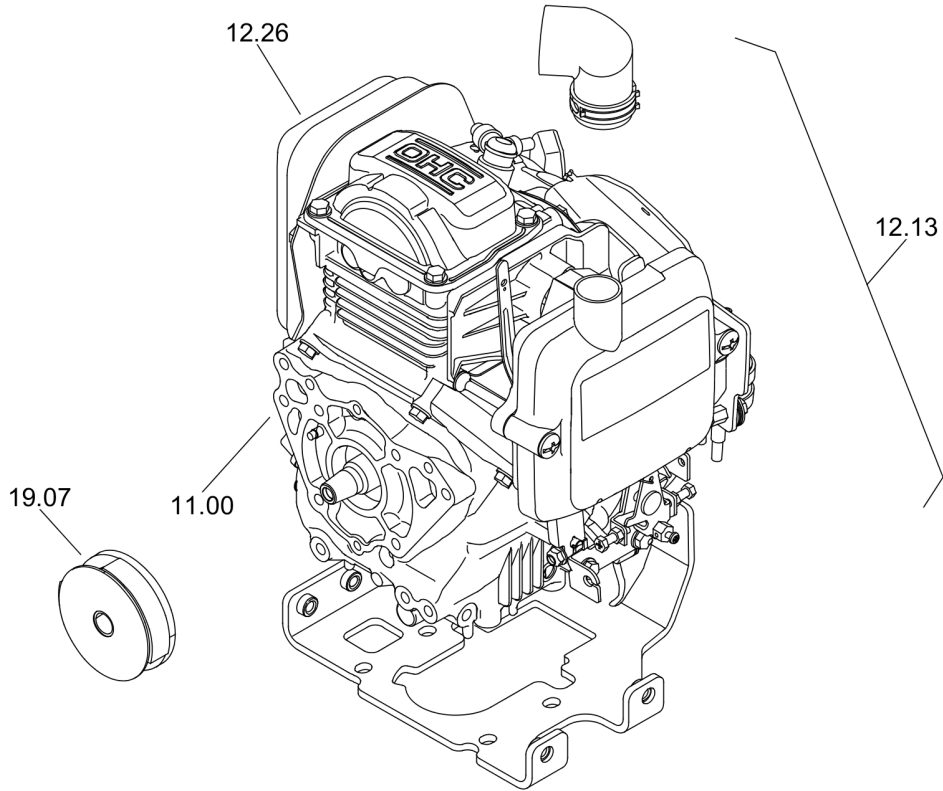

Rammer DR6X

Item	Part No.	Qty	Name	SN INFO
11.00	DL05747051_100 1E		Engine Parts List	
11.02	DLMOT016830_0		Front Cover	
11.07	DLMOT016831_0		Crankcase and cyl. head	
11.09	DLMOT016832_0		Camshaft	
11.19	DLMOT016833_0		Crankshaft And Piston	
11.22	DLMOT018083_0		Dry Air Filter	
11.25	DLMOT016835_0		Throttle Control	
11.26	DLMOT016836_0		Silencer	
11.31	DLMOT016837_0		Recoil Starter	
11.36	DLMOT016838_0		Electrical Equipment	
11.44	DLMOT016839_0		Covering	
11.46	DLMOT016840_0		Contact Breaker/Ign.Coil	
11.53	DLMOT018520_0		Carburetor	
12.13	DL92410138_00		Engine	
12.15	DL92410048_00		Dry Air Filter	
12.26	DL54240235_00		Engine, assembled	
19.07	DLEA004836_00		Centrifugal Clutch	

Refer to Parts Online for the most up to date information. The printed information might be outdated.

Tue Feb 14 13:28:37 UTC 2023