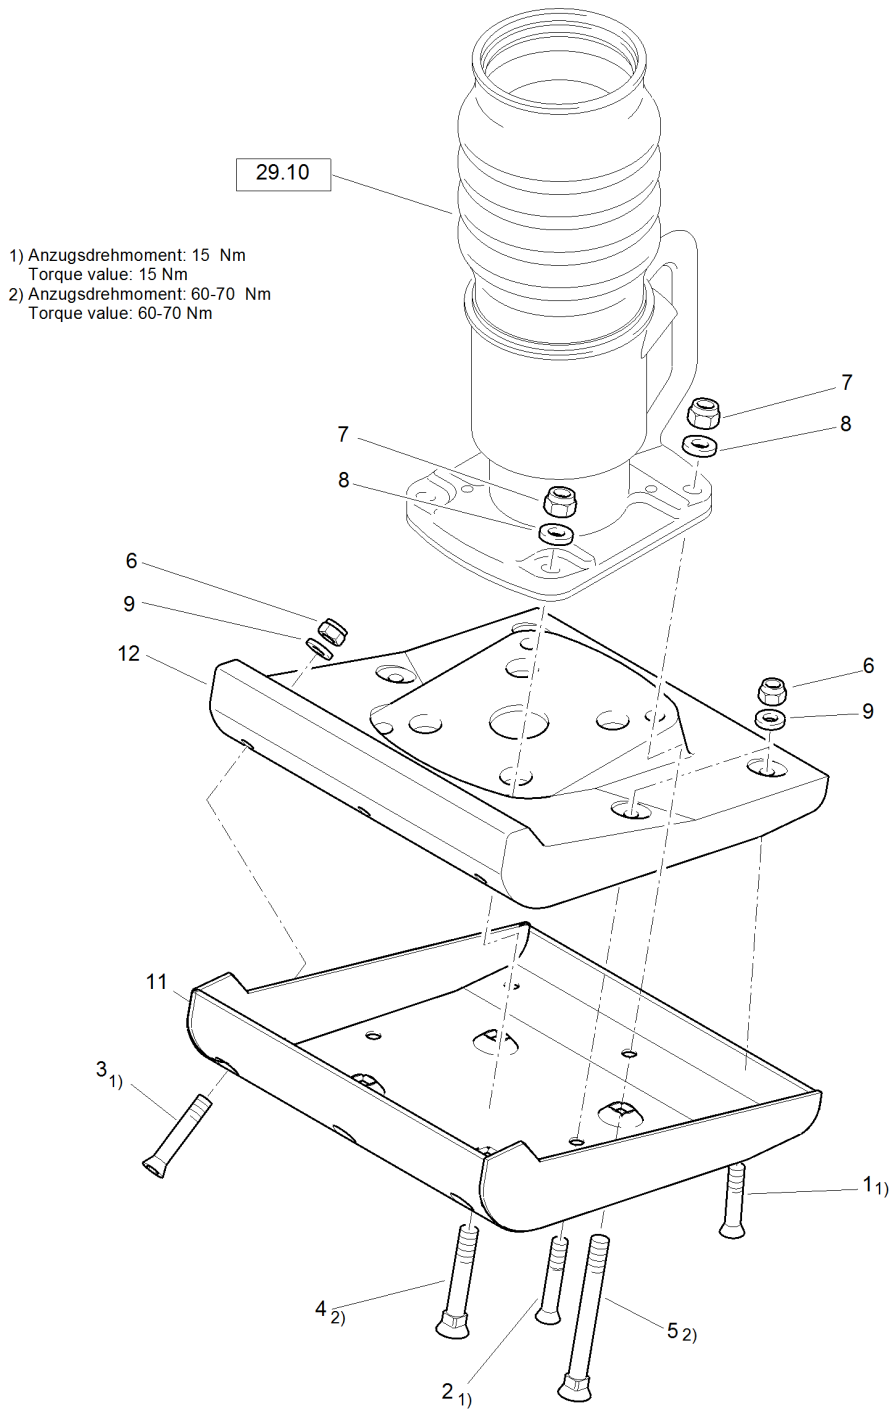

Field kits DL92401016 X24-Foot plate 290mm 13°

Refer to Parts Online for the most up to date information. The printed information might be outdated.

Tue Feb 14 13:28:32 UTC 2023

Rammer DR6X

Item	Part No.	Qty	Name	SN INFO
.	DL92401016	1	X24-Foot plate 290mm 13°	
1	DL07320830	3	Countersunk screw	
2	DL07320832	2	Countersunk screw	
3	DL07320836	3	Countersunk screw	
4	DL07361227	2	Countersunk screw	
5	DL07361239	2	Countersunk screw	
6	DL08130813	8	Safety nut	
7	DL08131218	4	Safety nut	
8	DL08752130	4	Spring washer	
9	DL08611095	8	Washer	
11	DL54003048	1	Base plate	
12	DL54200108	1	Tamping plate	
29.10	-		Spring and guide unit