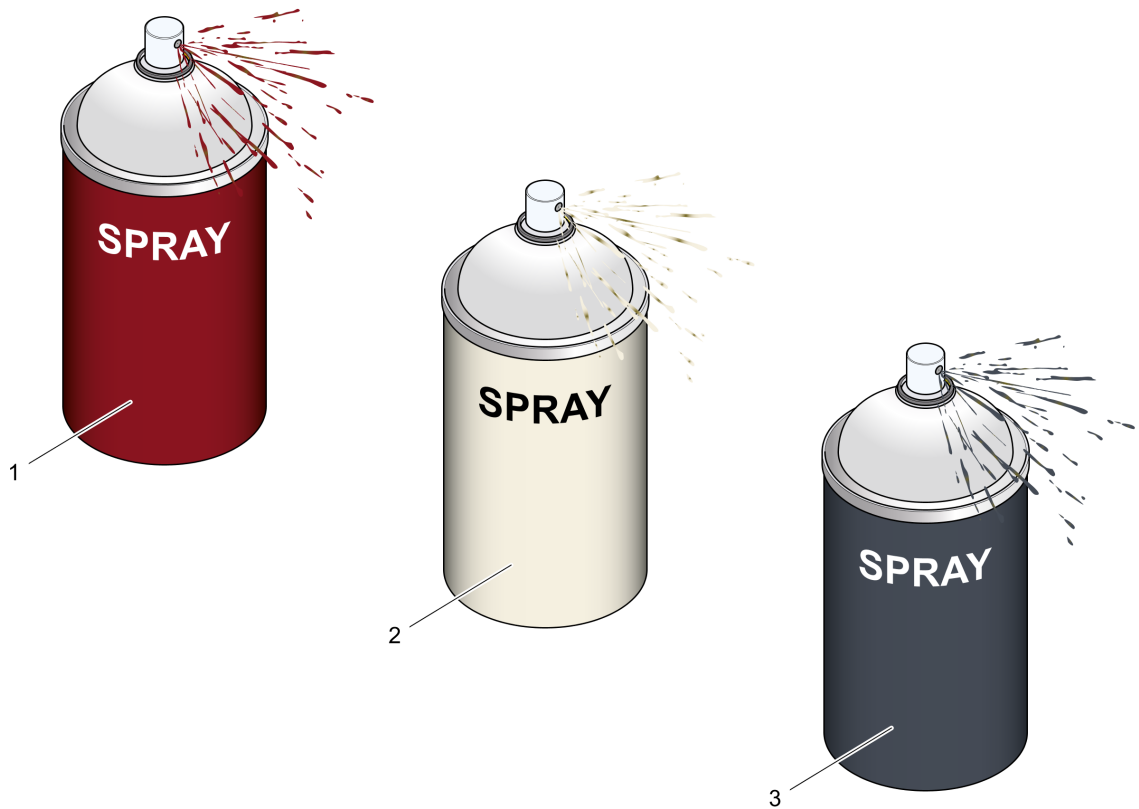

Rammer DR6X

Item	Part No.	Qty	Name	SN INFO
1	4812215512	1	Dynapac color, red	
2	4812215516	1	Dynapac color, white	
3	4812071005	1	Dynapac color, grey	

Refer to Parts Online for the most up to date information. The printed information might be outdated.

Tue Feb 14 13:28:29 UTC 2023