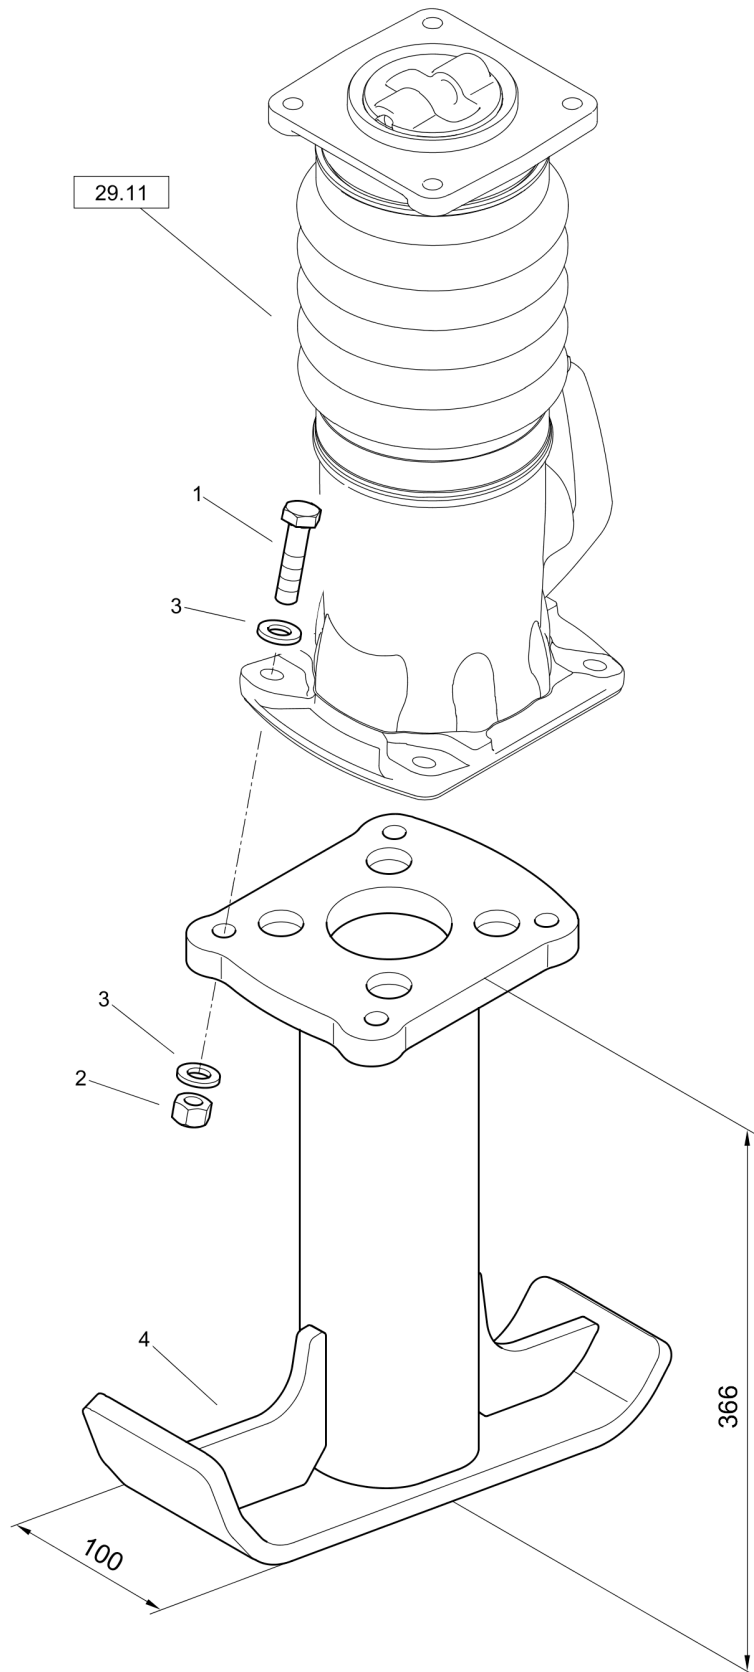

Rammer DR6X

Field kits DL92401021 X18-Foot extension, 366x100

Refer to Parts Online for the most up to date information. The printed information might be outdated.

Tue Feb 14 13:28:33 UTC 2023

Rammer DR6X

Item	Part No.	Qty	Name	SN INFO
.	DL92401021	1	X18-Foot extension, 366x100	
1	DL07141248	4	Hexagon bolt	
2	DL08131218	4	Safety nut	
3	DL08511324	8	Washer	
4	DL54103004	1	Foot extension