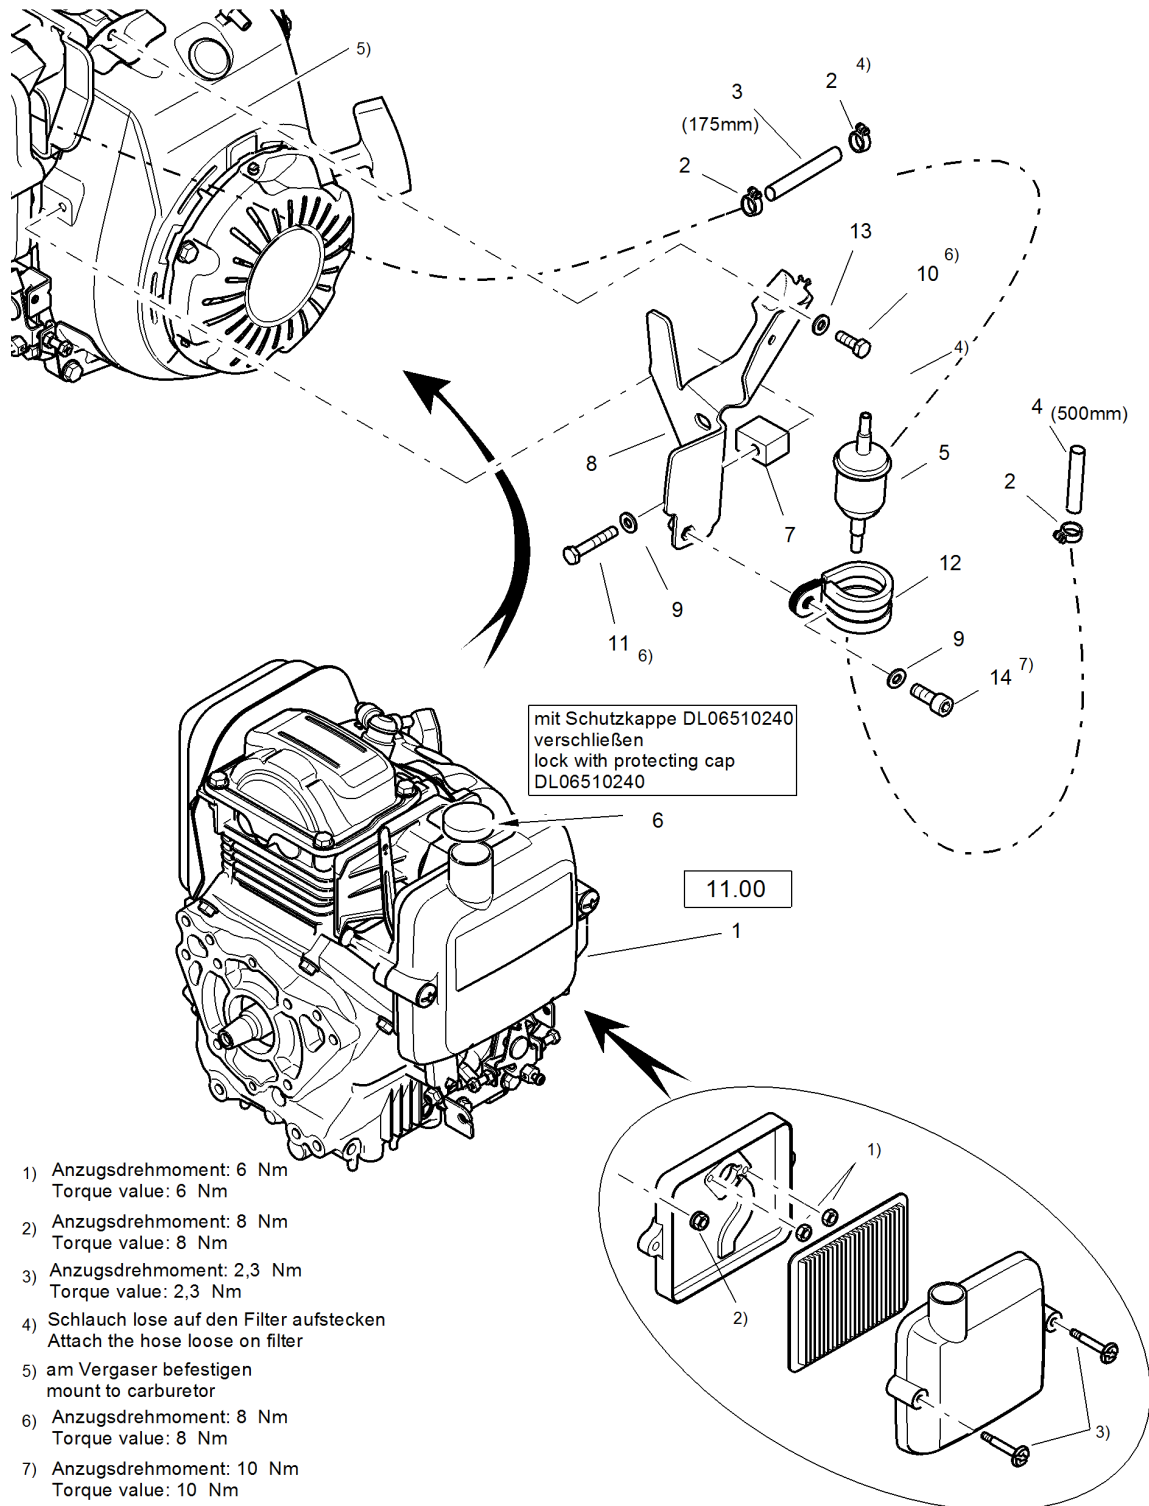

Refer to Parts Online for the most up to date information. The printed information might be outdated.

Tue Feb 14 13:28:46 UTC 2023

1) Anziehdrehmoment 50 Nm
Tightening torque 50 Nm

12.15

Rammer DR6X

| Item | Part No. | Qty | Name | SN INFO |
|--------|------------|-----|------------------------------|---------|
| 1 | DL54250190 | 1 | Air filter housing,assembled | |
| 1.3 | DL05821161 | 1 | Diaphragm valve | |
| 2 | DL07231027 | 4 | Socket-head cap screw | |
| 3 | DL92410161 | 1 | Filter element,air | |
| 4 | DL92410015 | 1 | Cover, air filter,assembled | |
| 5 | DL08316610 | 2 | Wing nut | |
| 52.14 | | | Housing | |
| 194.08 | | | Service kit | |