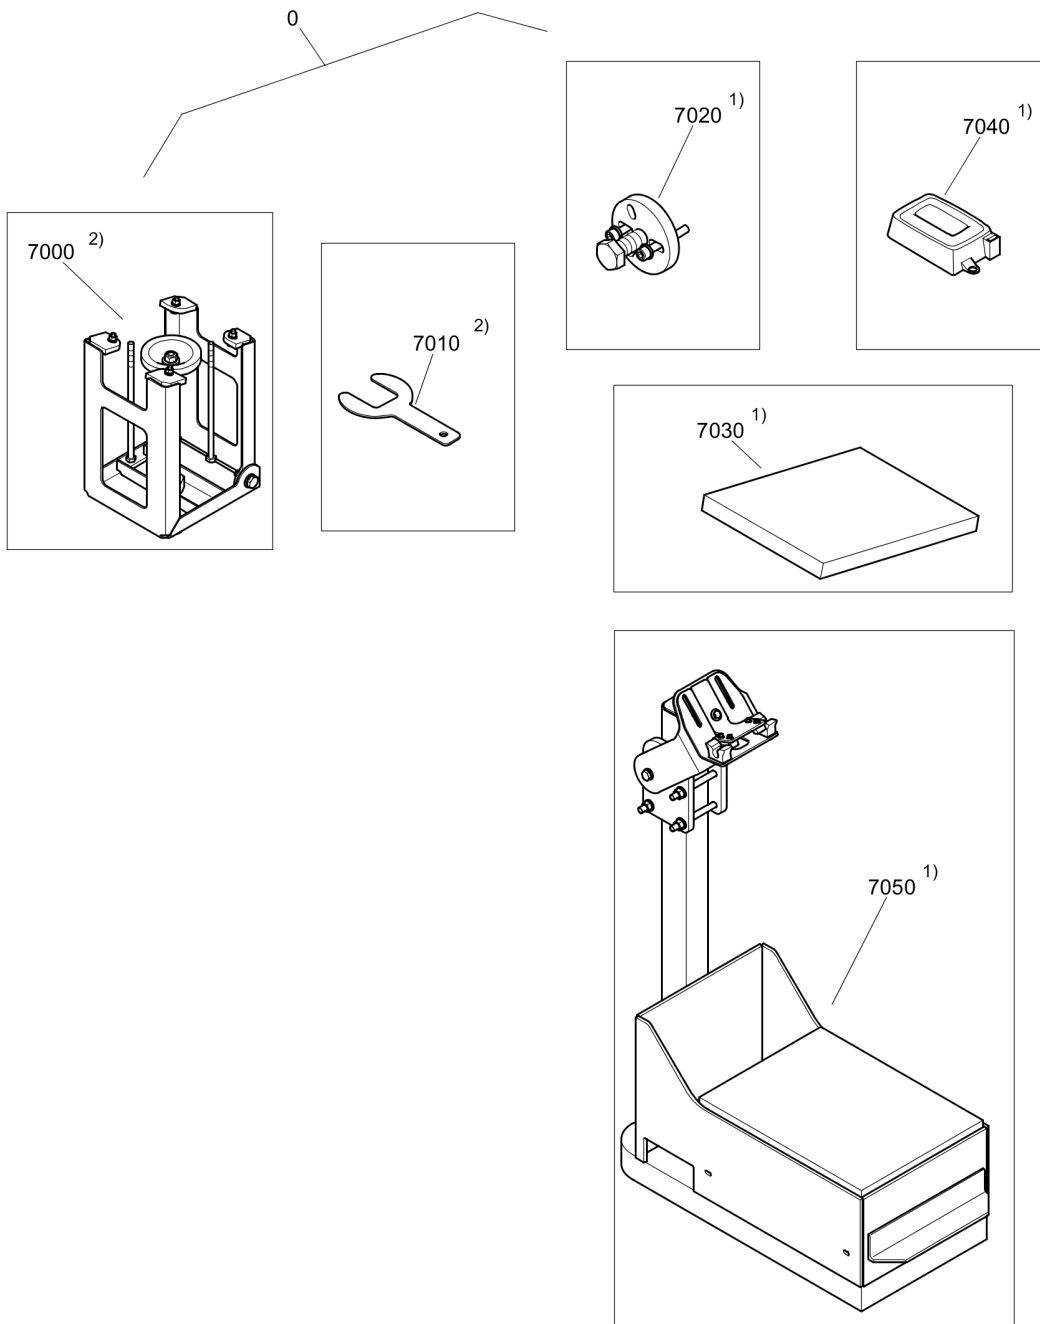

Special tool DL54102013_00_DR6X-01 Special tool

Anwendung siehe / Application see / Voir application	
1)	12.13
2)	29.10