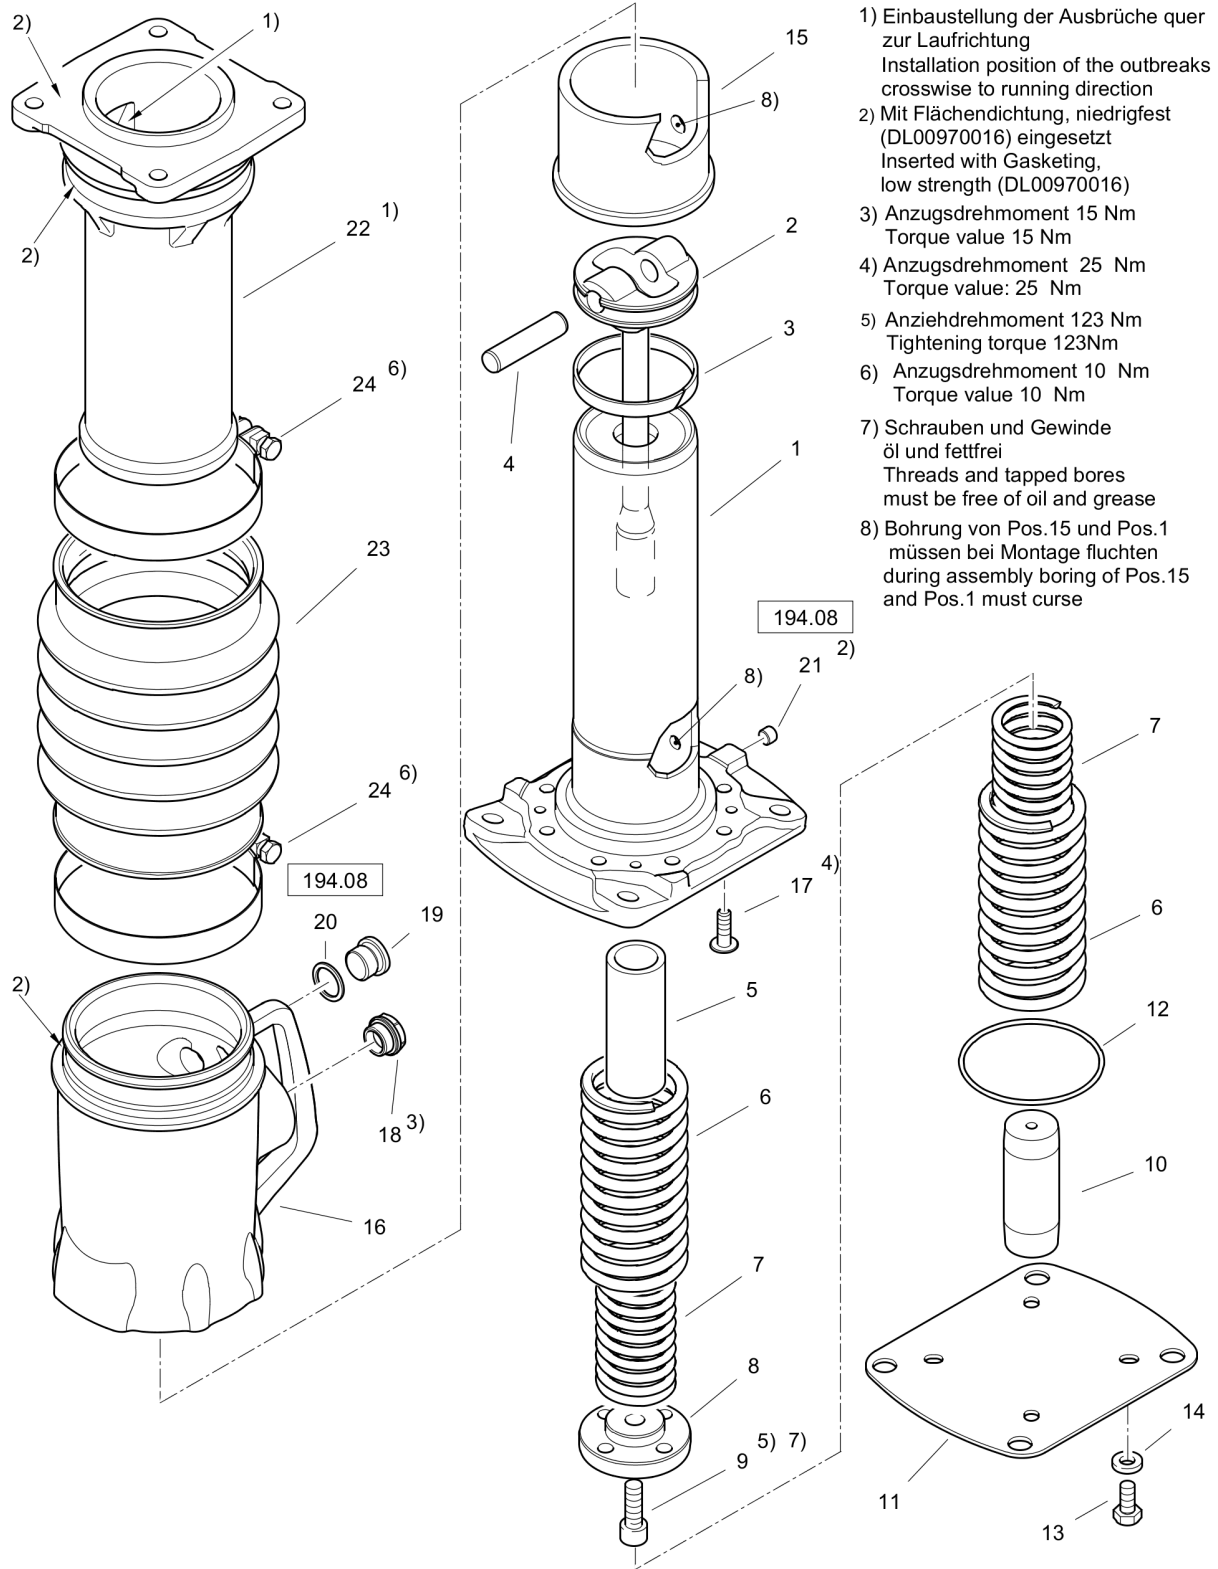

29.10

Rammer DR6X

| Item | Part No. | Qty | Name | SN INFO |
|--------|------------|-----|-----------------------|---|
| 1 | DL54210245 | 1 | Inner guide | |
| 2 | DL54210191 | 1 | Piston rod | |
| 3 | DL06245029 | 1 | Piston guiding ring | |
| 4 | DL54210128 | 1 | Floating wrist pin | |
| 5 | DL54210260 | 1 | Stop | |
| 6 | DL54210133 | 2 | Pressure spring | |
| 7 | DL54210134 | 2 | Pressure spring | |
| 8 | DL54210193 | 1 | Piston | |
| 9 | DL07231227 | 1 | Socket-head cap screw | |
| 10 | DL54210261 | 1 | Stop | |
| 11 | DL54210244 | 1 | Cover plate | |
| 12 | DL06220853 | 1 | Loop ring | |
| 13 | DL07140818 | 4 | Hexagon bolt | |
| 14 | DL08752084 | 4 | Spring washer | |
| 15 | DL54210206 | 1 | Stop | SN - from 101924071001 to 101924071032 |
| 15 | DL54210266 | 1 | Stop | SN - from 101924081001 ff., SN - from 101924071033 ff. |
| 16 | DL54210234 | 1 | Foot cup | |
| 17 | DL07210825 | 8 | Pens head screw | |
| 18 | DL05973134 | 1 | Oil level gauge | |
| 19 | DL07622015 | 1 | Screw plug | |
| 20 | DL09331746 | 1 | Sealing ring | |
| 21 | DL07611010 | 1 | Screw plug | |
| 22 | DL54210248 | 1 | Outer guide | |
| 23 | DL92410012 | 1 | Bellows | |
| 24 | DL05551492 | 2 | Hose clip | |
| 194.08 | | | Service kit | |