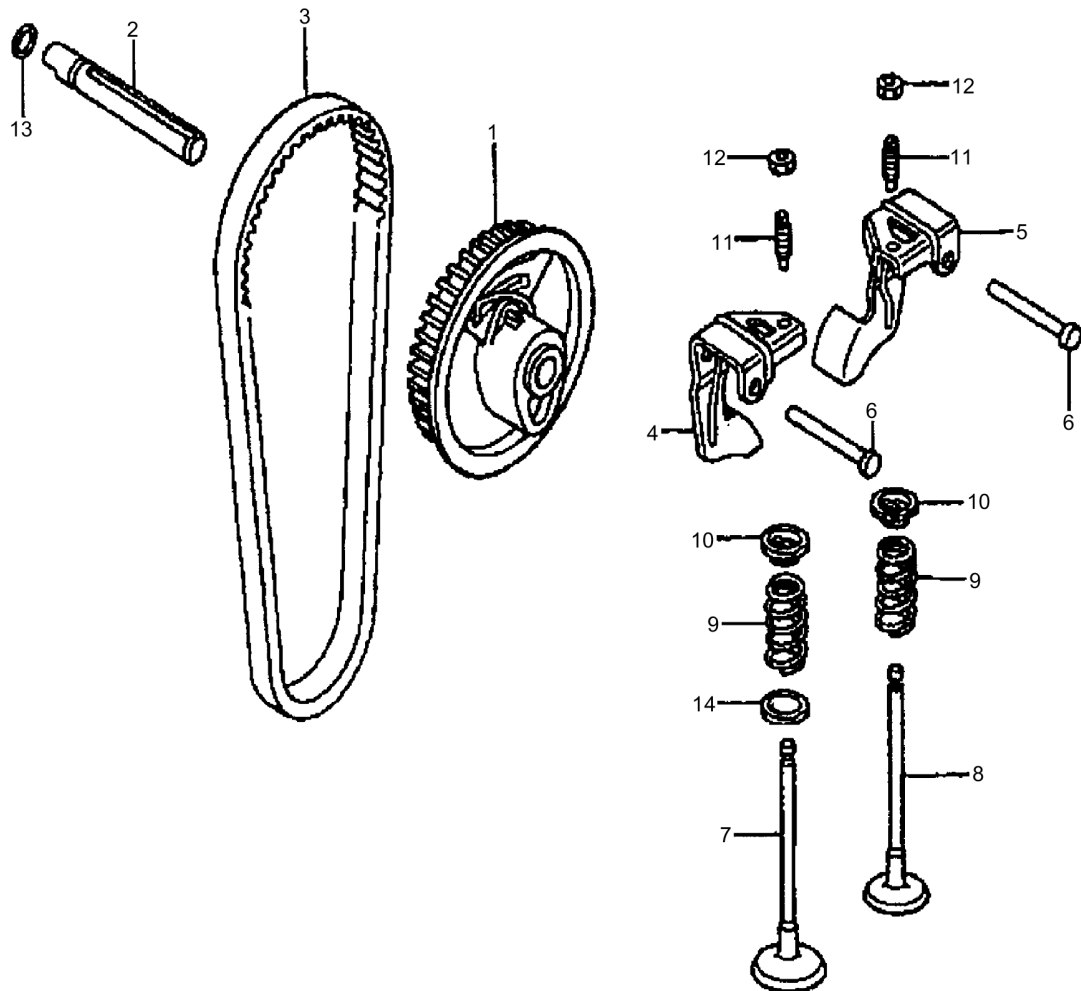

11.09

Rammer DR6X

Item	Part No.	Qty	Name	SN INFO
1	DL05749101	1	Belt pulley	
2	DL05748179	1	Camshaft	
3	DL05748180	1	Toothed belt	
4	DL05749102	1	Rocker lever,inlet	
5	DL05749103	1	Rocker lever,outlet	
6	DL05748183	2	Rocker lever axle	
7	DL05748184	1	Inlet valve	
8	DL05748185	1	Outlet valve	
9	DL05748186	2	Valve spring	
10	DL05748187	2	Valve plate	
11	DL05748188	2	Setscrew	
12	DL05748189	2	Adjustment nut	
13	DL05748190	1	O-ring	
14	DL05748167	1	Valve stem seal