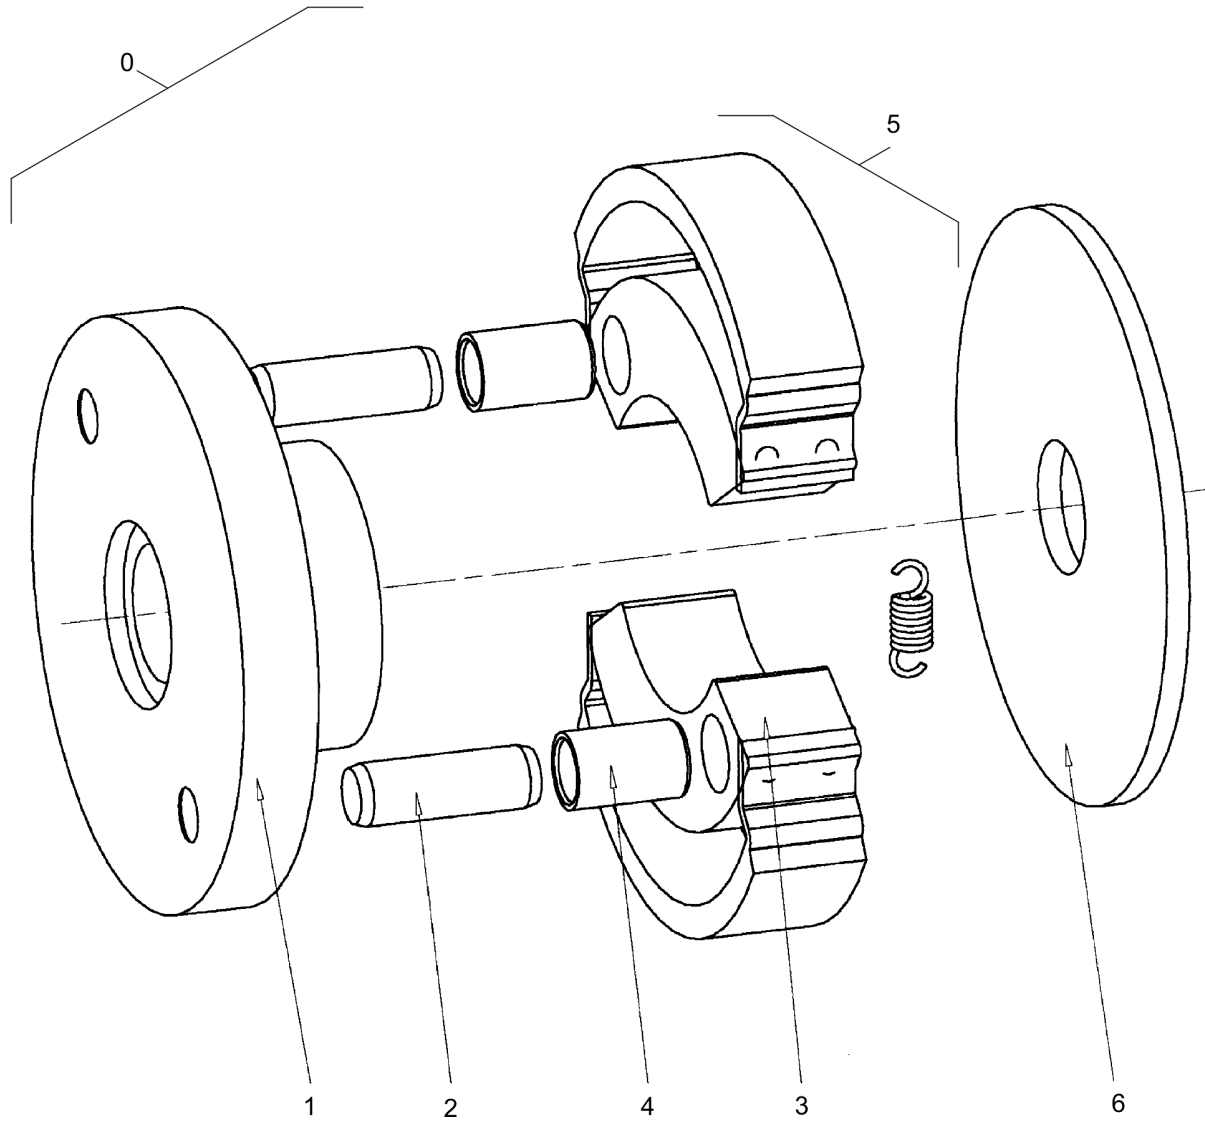

19.07

Refer to Parts Online for the most up to date information. The printed information might be outdated.

Tue Feb 14 13:28:47 UTC 2023

Rammer DR6X

Item	Part No.	Qty	Name	SN INFO
0	DL05650135	1	Centrifugal clutch	
1	DL05660445	1	Coupling hub	
2	DL05660446	2	Pin,cylindric	
3	DL05660163	2	Centrifugal weight	
4	DL05660138	2	Bushing	
5	DL05660226	1	Repair Kit	
6	DL05660227	1	Cover disc