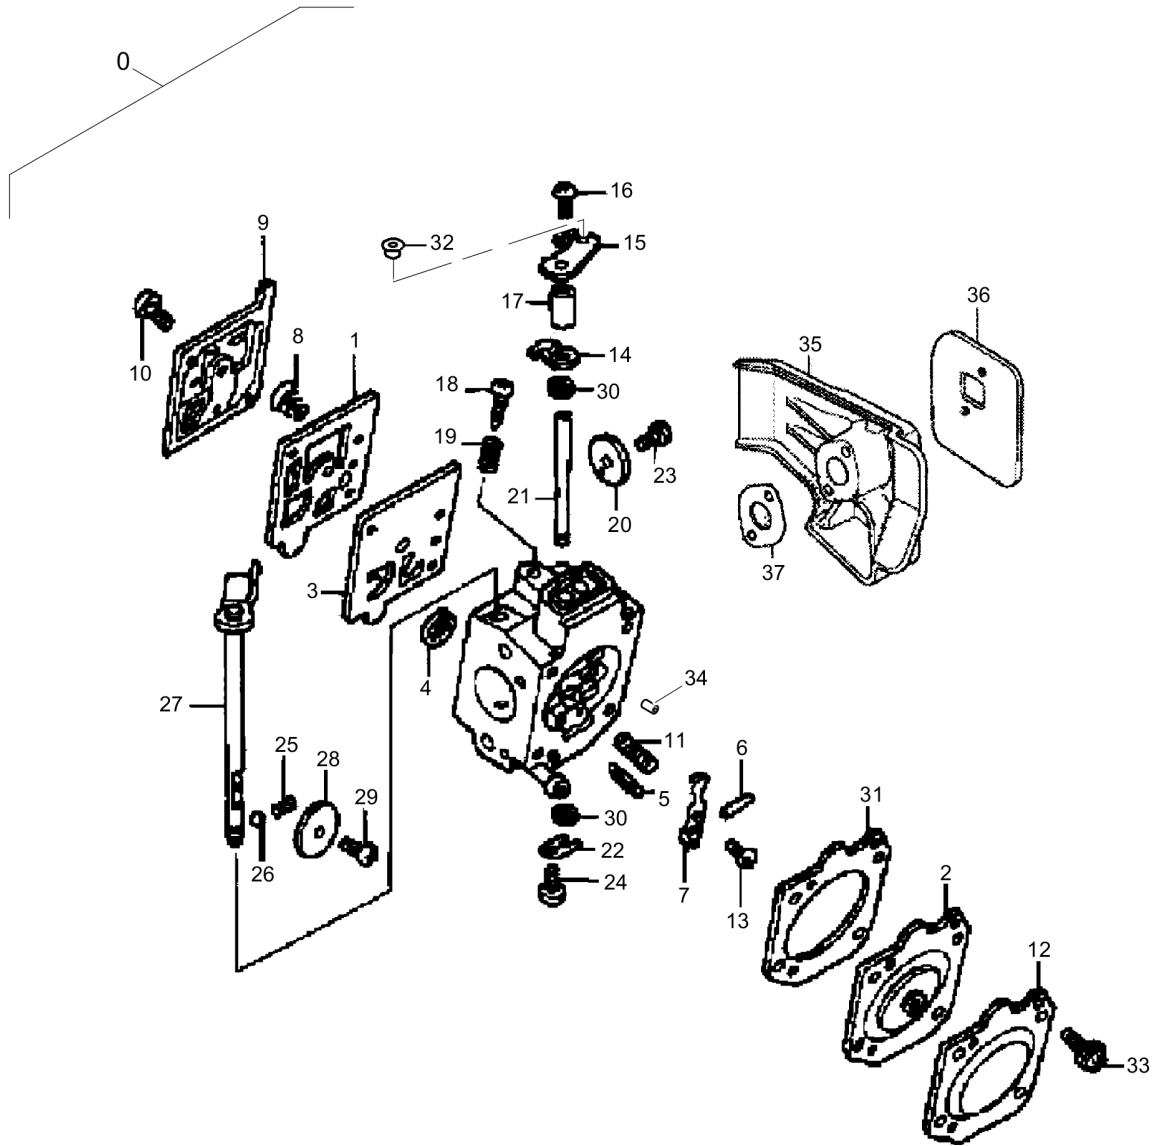

Refer to Parts Online for the most up to date information. The printed information might be outdated.

Tue Feb 14 13:28:43 UTC 2023

11.46

Rammer DR6X

| Item | Part No. | Qty | Name | SN INFO |
|------|------------|-----|-------------------|---------|
| 1 | DL05747191 | 1 | Woodruff key | |
| 2 | DL05748227 | 1 | Grommet | |
| 3 | DL05749144 | 1 | Fan | |
| 4 | DL05748229 | 1 | Cable braid | |
| 5 | DL05747325 | 2 | Screw | |
| 6 | DL05748622 | 1 | Collar nut | |
| 7 | DL05748230 | 1 | Starting pulley | |
| 8 | DL05748226 | 1 | Coil,ignition | |
| 9 | DL05748332 | 1 | Spark plug socket | |