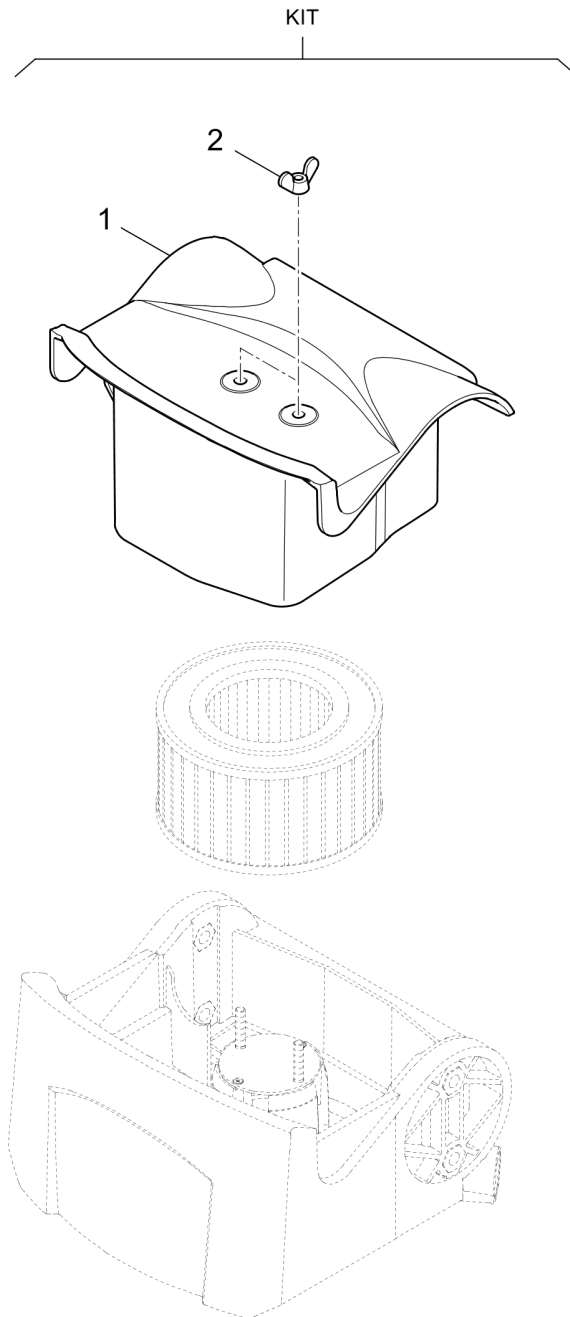

Rammer DR6X

Item	Part No.	Qty	Name	SN INFO
KIT	4812217074	1	Refurbishing kit - air filter housing	
1	DL92410015	1	Cover, air filter, assembled	
2	DL08316610	2	Wing nut	

Refer to Parts Online for the most up to date information. The printed information might be outdated.

Tue Feb 14 13:28:28 UTC 2023