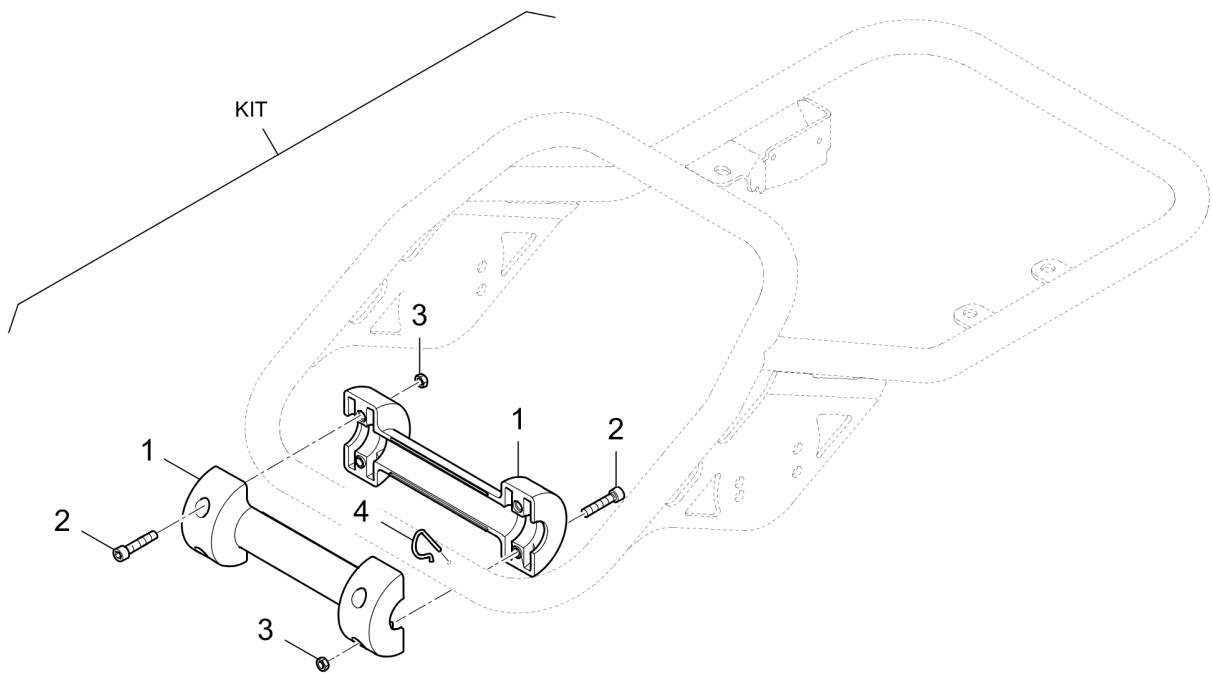

Rammer DR6X

Item	Part No.	Qty	Name	SN INFO
KIT	4812217072	1	Refurbishing kit - roller	
1	DL54270114	2	roller	
2	DL07230692	4	Socket-head cap screw	
3	DL08130611	4	Safety nut	
4	DL54270141	1	Spring cotter