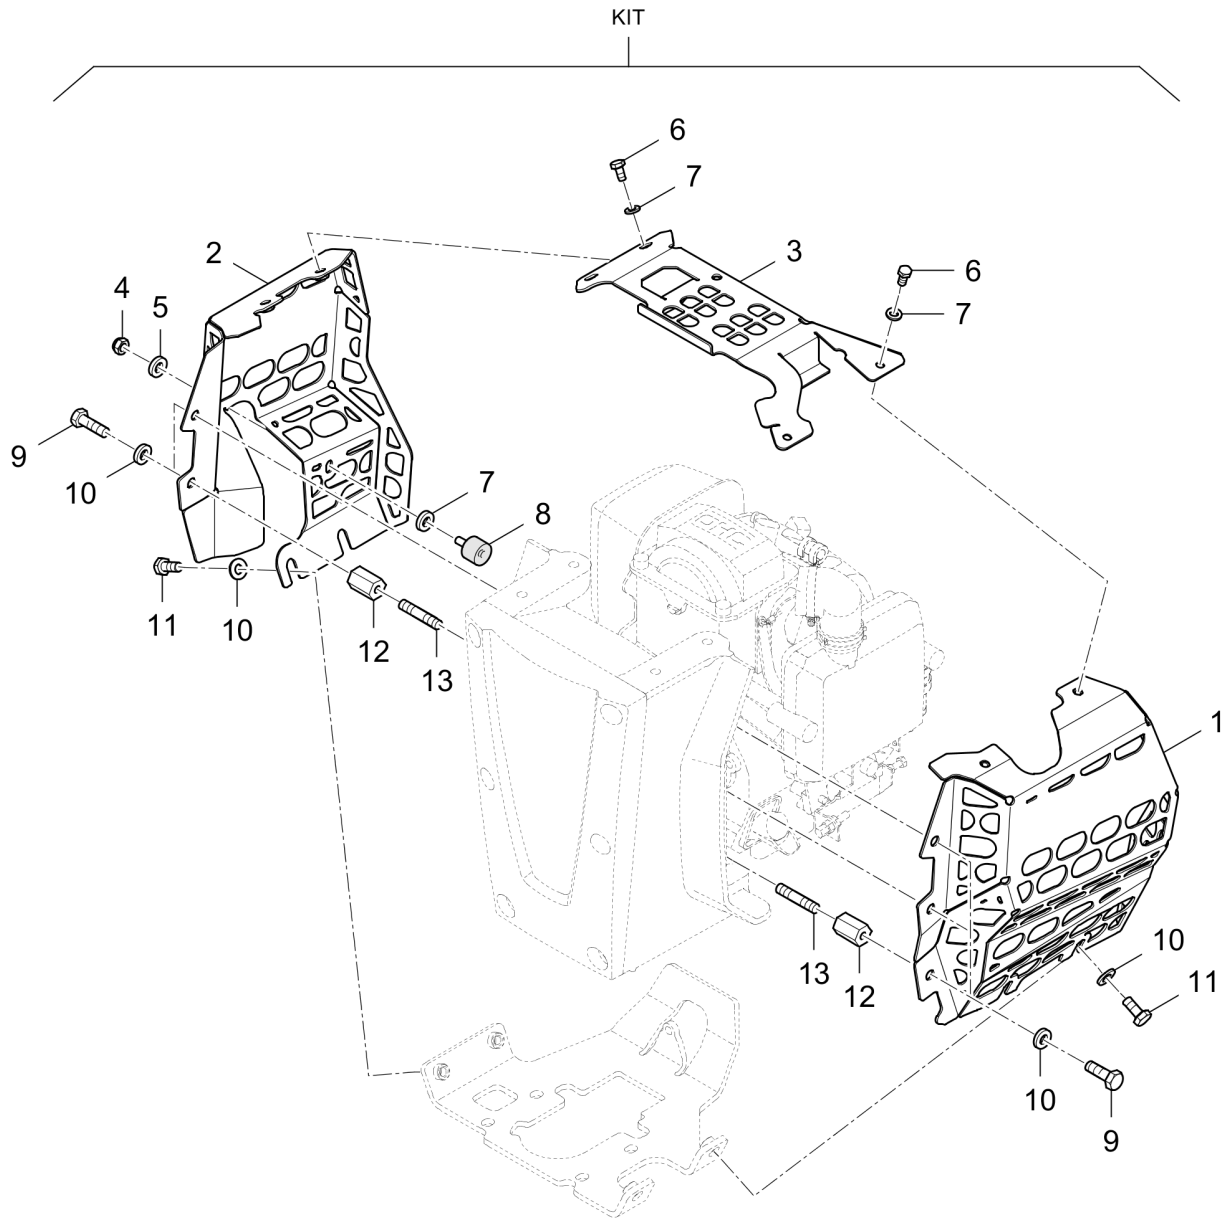

Rammer DR6X

Item	Part No.	Qty	Name	SN INFO
KIT	4812061678	1	Refurbishing kit - engine protectors	
1	DL92410688	1	Engine protector plate	
2	DL92410125	1	Engine protector plate	
3	DL92410543	1	Cover plate	
4	DL08130611	1	Safety nut	
5	DL08590617	1	Washer	
6	DL07140622	4	Hexagon bolt	
7	DL08510612	5	Washer	
8	DL06140926	1	Stop buffer	
9	DL07140814	5	Hexagon bolt	
10	DL08510817	9	Washer	
11	DL07140820	4	Hexagon bolt	
12	DL92410134	5	Spacer sleeve	
13	DL07550841	5	Tapped pin