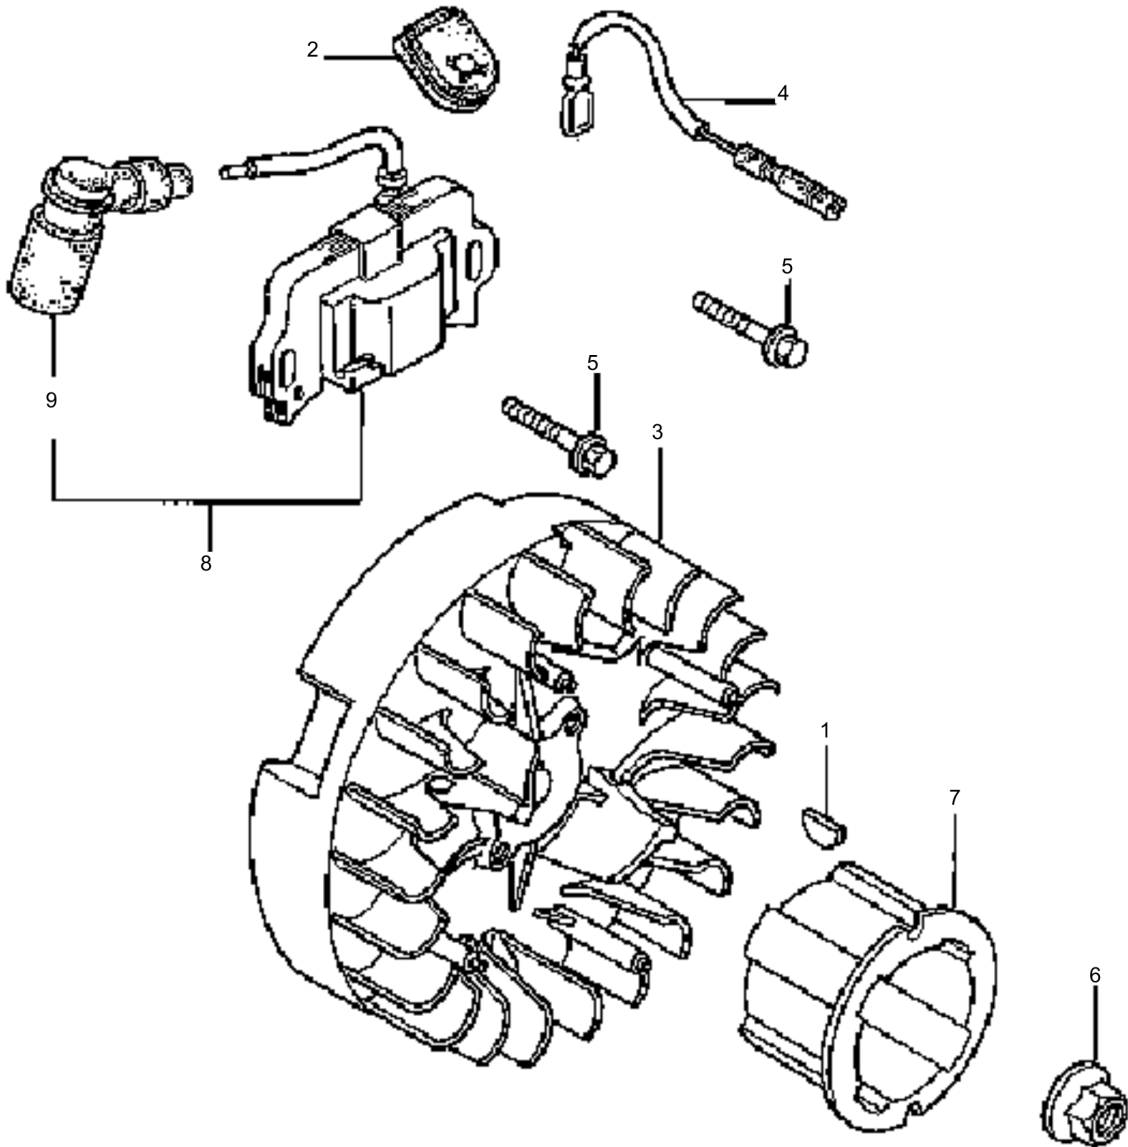

Refer to Parts Online for the most up to date information. The printed information might be outdated.

Tue Feb 14 13:28:43 UTC 2023

11.46

Rammer DR6X

| Item | Part No. | Qty | Name | SN INFO |
|------|------------|-----|-------------------|---------|
| 1 | DL05747191 | 1 | Woodruff key | |
| 2 | DL05748227 | 1 | Grommet | |
| 3 | DL05749144 | 1 | Fan | |
| 4 | DL05748229 | 1 | Cable braid | |
| 5 | DL05747325 | 2 | Screw | |
| 6 | DL05748622 | 1 | Collar nut | |
| 7 | DL05748230 | 1 | Starting pulley | |
| 8 | DL05748226 | 1 | Coil,ignition | |
| 9 | DL05748332 | 1 | Spark plug socket | |