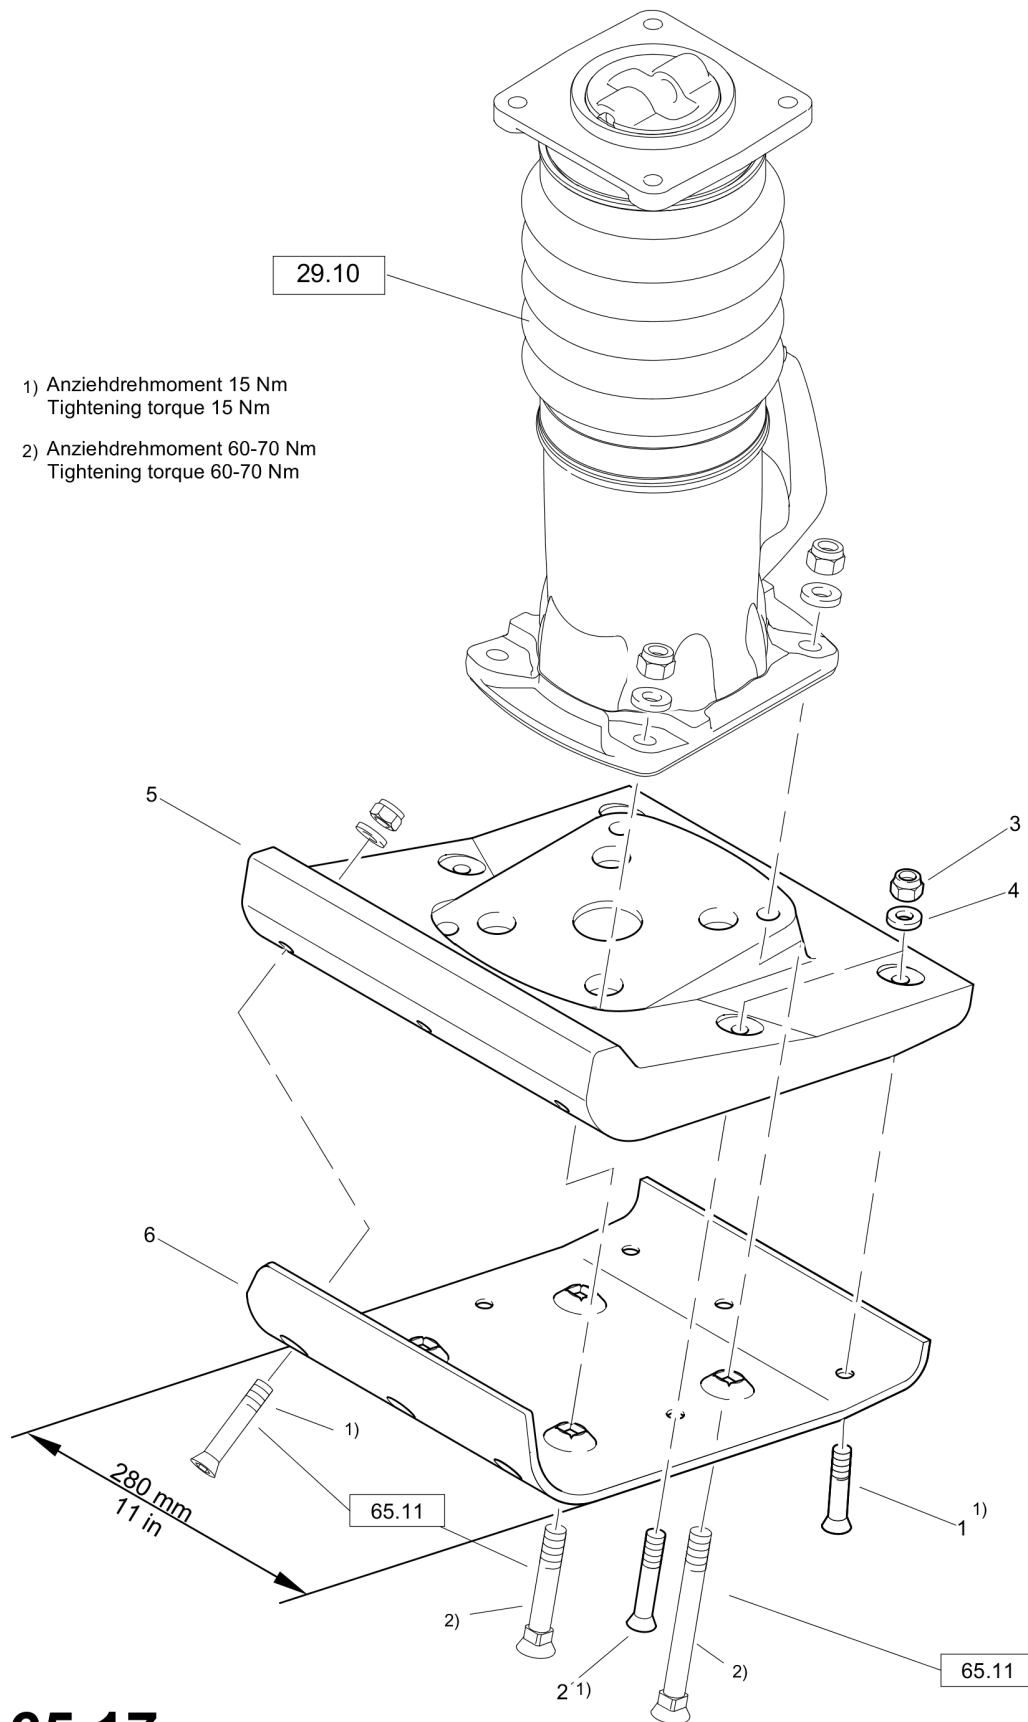

Special Equipment DL54100402_00 X21-Foot plate 280mm 13°

165.17

Rammer DR6X

Item	Part No.	Qty	Name	SN INFO
1	DL07320830	1	Countersunk screw	
2	DL07320832	2	Countersunk screw	
3	DL08130813	3	Safety nut	
4	DL08611095	3	Washer	
5	DL54200108	1	Tamping plate	
6	DL54200105	1	Base plate	
29.10			Spring And Guide Unit	
65.11			Tamper Foot