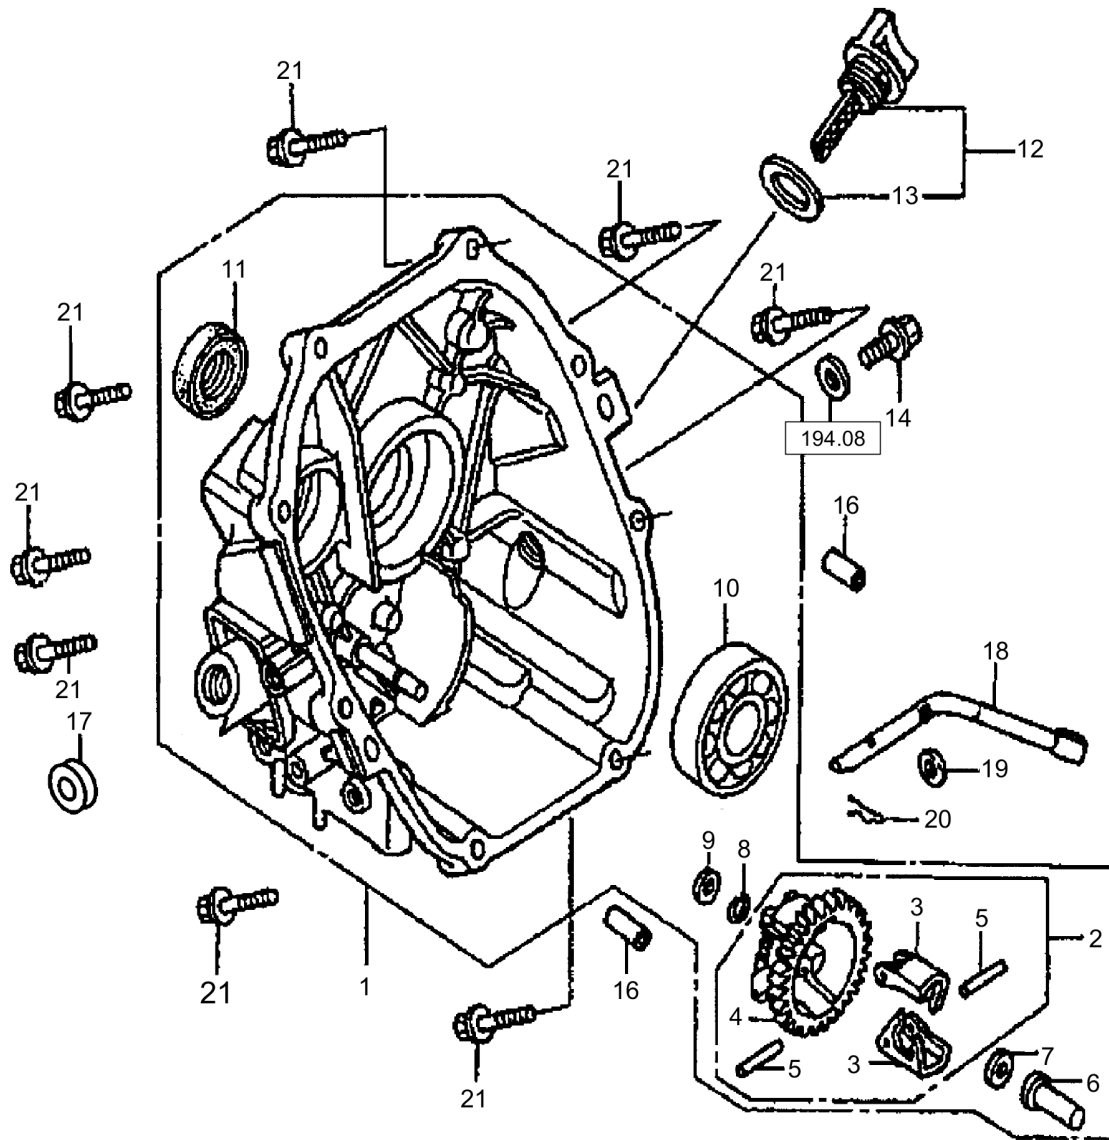

11.02

Refer to Parts Online for the most up to date information. The printed information might be outdated.

Tue Feb 14 13:28:38 UTC 2023

Rammer DR6X

Item	Part No.	Qty	Name	SN INFO
1	DL05749126	1	Crank case cover	
2	DL05748156	1	Governor kit	
3	DL05748157	2	Governor weight	
4	DL05748158	1	Governor support	
5	DL05747346	2	Pin	
6	DL05747226	1	Spool valve	
7	DL05747233	1	Thrust disc	
8	DL05747377	1	Spring ring	
9	DL05747348	1	Washer	
10	DL05747185	1	Ball bearing,grooved	
11	DL05747187	1	Radial seal	
12	DL05749109	1	Filler cap	
13	DL05748603	1	Gasket, oil dip stick	
14	DL05747180	1	Drain plug	
16	DL05748161	2	Pin	
17	DL05748162	1	Radial seal	
18	DL05748159	1	Arm governor	
19	DL05747348	1	Washer	
20	DL05747349	1	Spring cotter	
21	DL05747395	8	Screw	
194.08	PNNA		Service kit