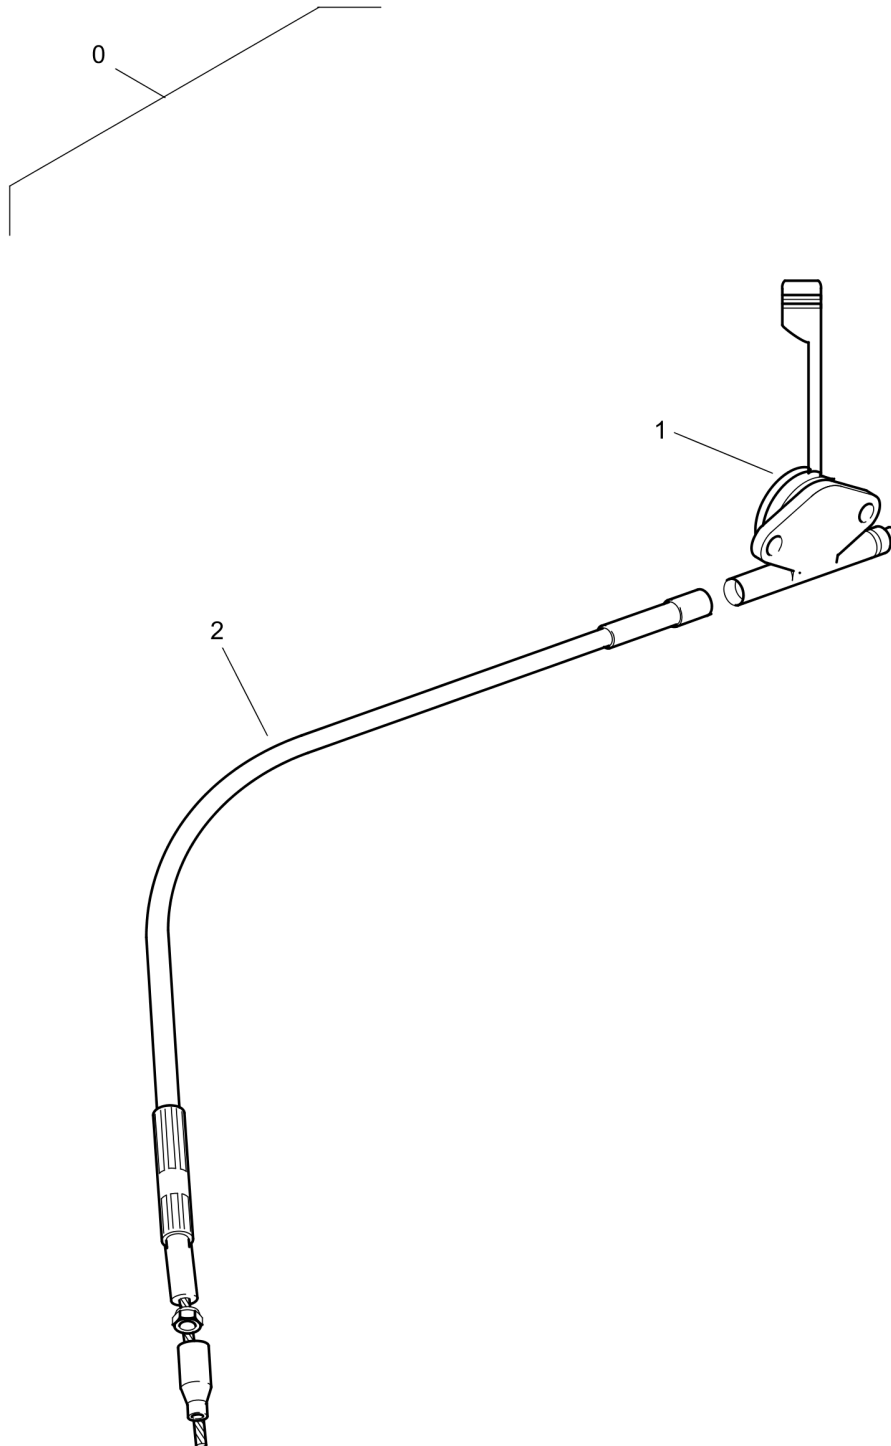

29.08

Rammer DR6X

Item	Part No.	Qty	Name	SN INFO
0	DL05561618	1	Throttle control	SN. From 101924071001 to 101924071204
1	DL05566580	1	Control box with lever	
2	DL05561619	1	Control