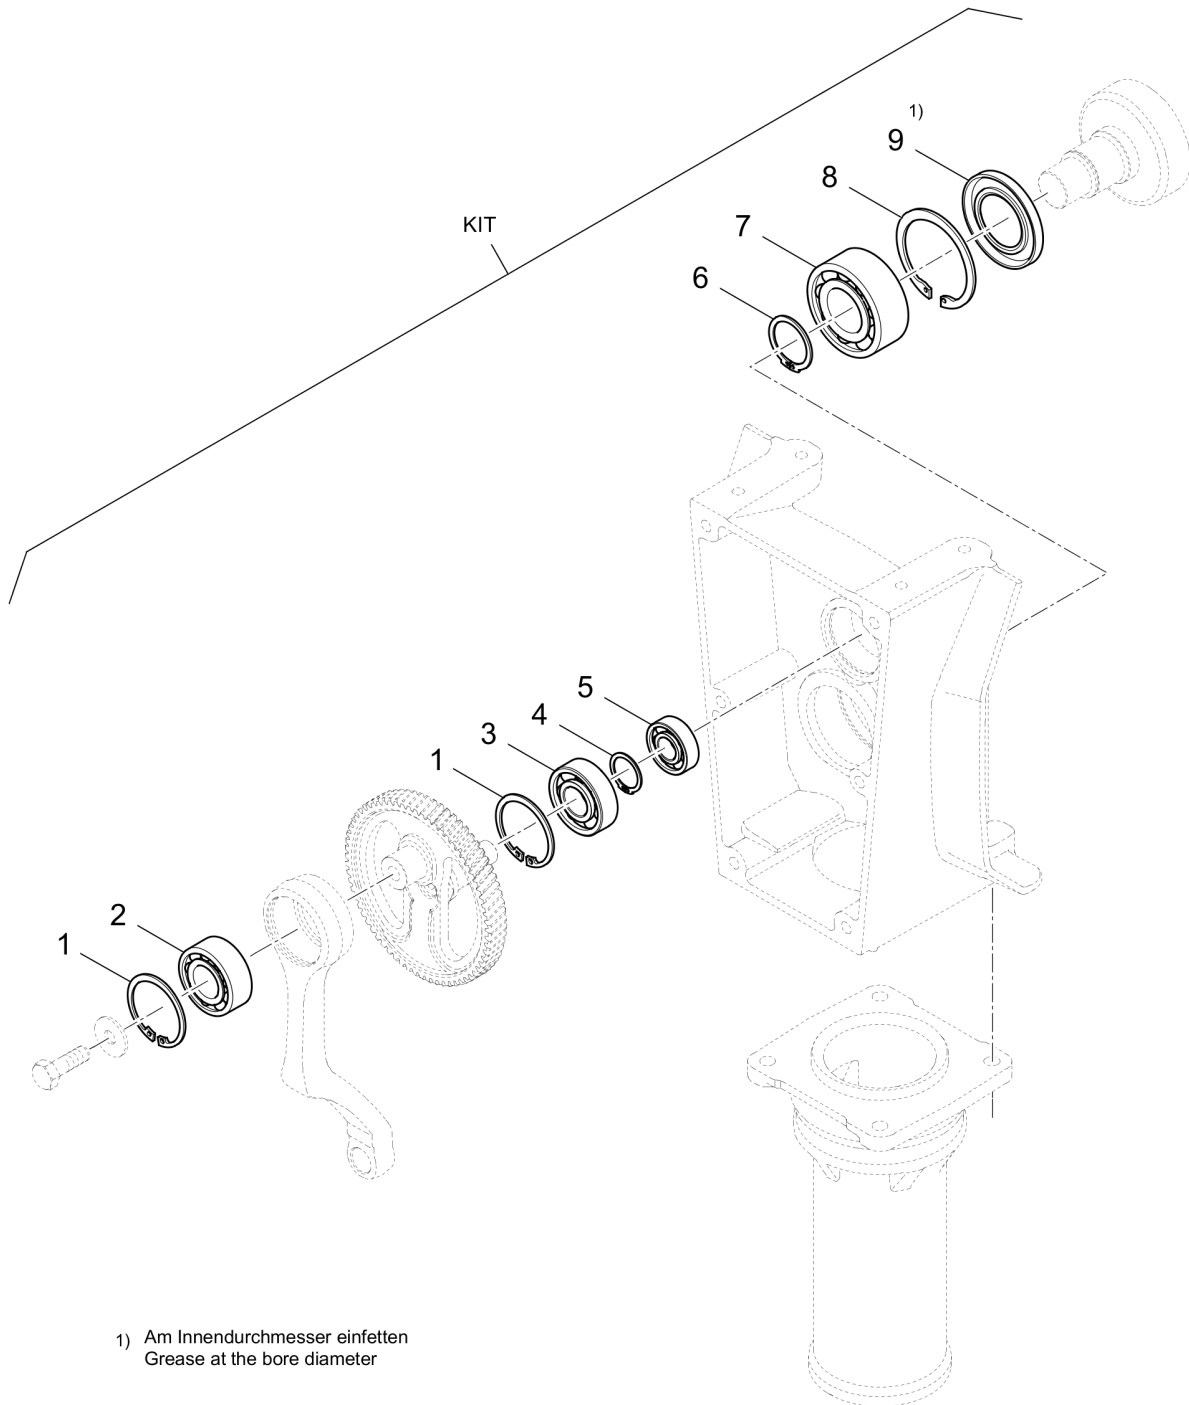

Rammer DR6X

Item	Part No.	Qty	Name	SN INFO
KIT	4812217541	1	Repair kit, transmission	
1	DL09222900	2	Circlip,internal	
2	DL05121005	1	Angular ball bearing	
3	DL05114075	1	Ball bearing,grooved	
4	DL09211300	1	Circlip,external	
5	DL05114073	1	Ball bearing,grooved	
6	DL09212100	1	Circlip,external	
7	DL05121077	1	Angular ball bearing	
8	DL09223700	1	Circlip,internal	
9	DL09312442	1	Radial seal