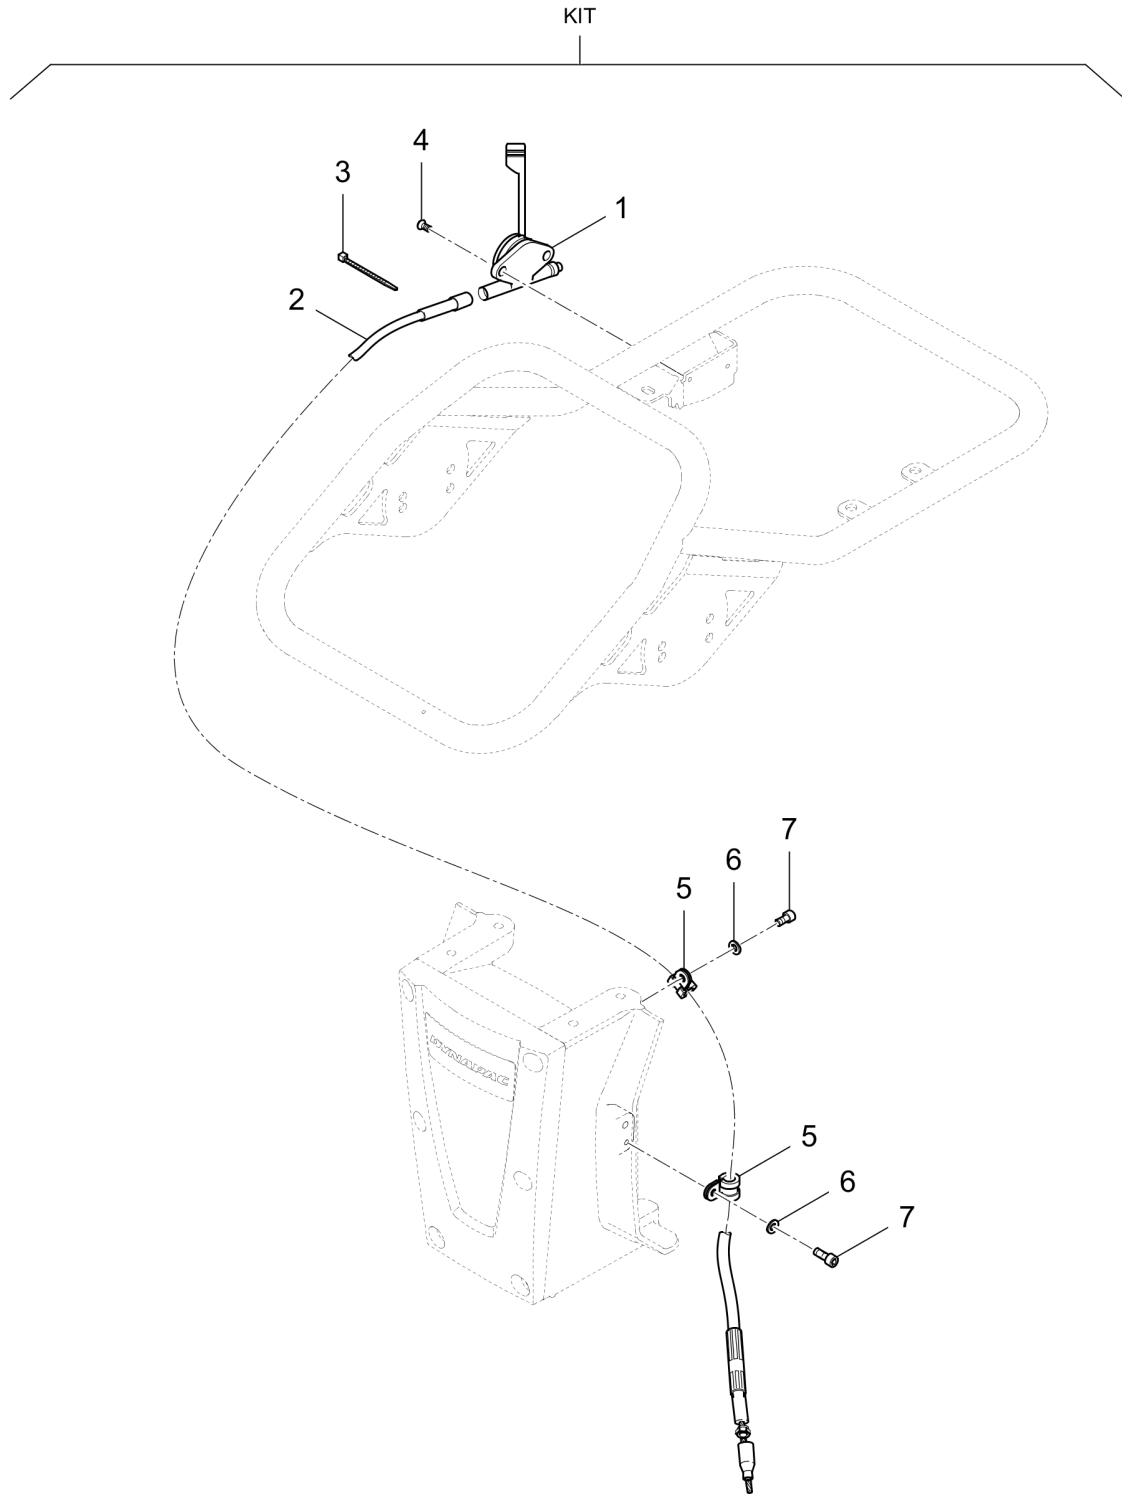

Rammer DR6X

Item	Part No.	Qty	Name	SN INFO
KIT	4812217545	1	Repair kit, throttle control	
1	DL05566580	1	Control box with lever	
2	DL05561619	1	Control	
3	DL06911047	10	Cable strap	
4	DL07310512	2	Countersunk screw	
5	DL05551944	2	Tube clamp	
6	DL08510612	2	Washer	
7	DL07230693	2	Socket-head cap screw