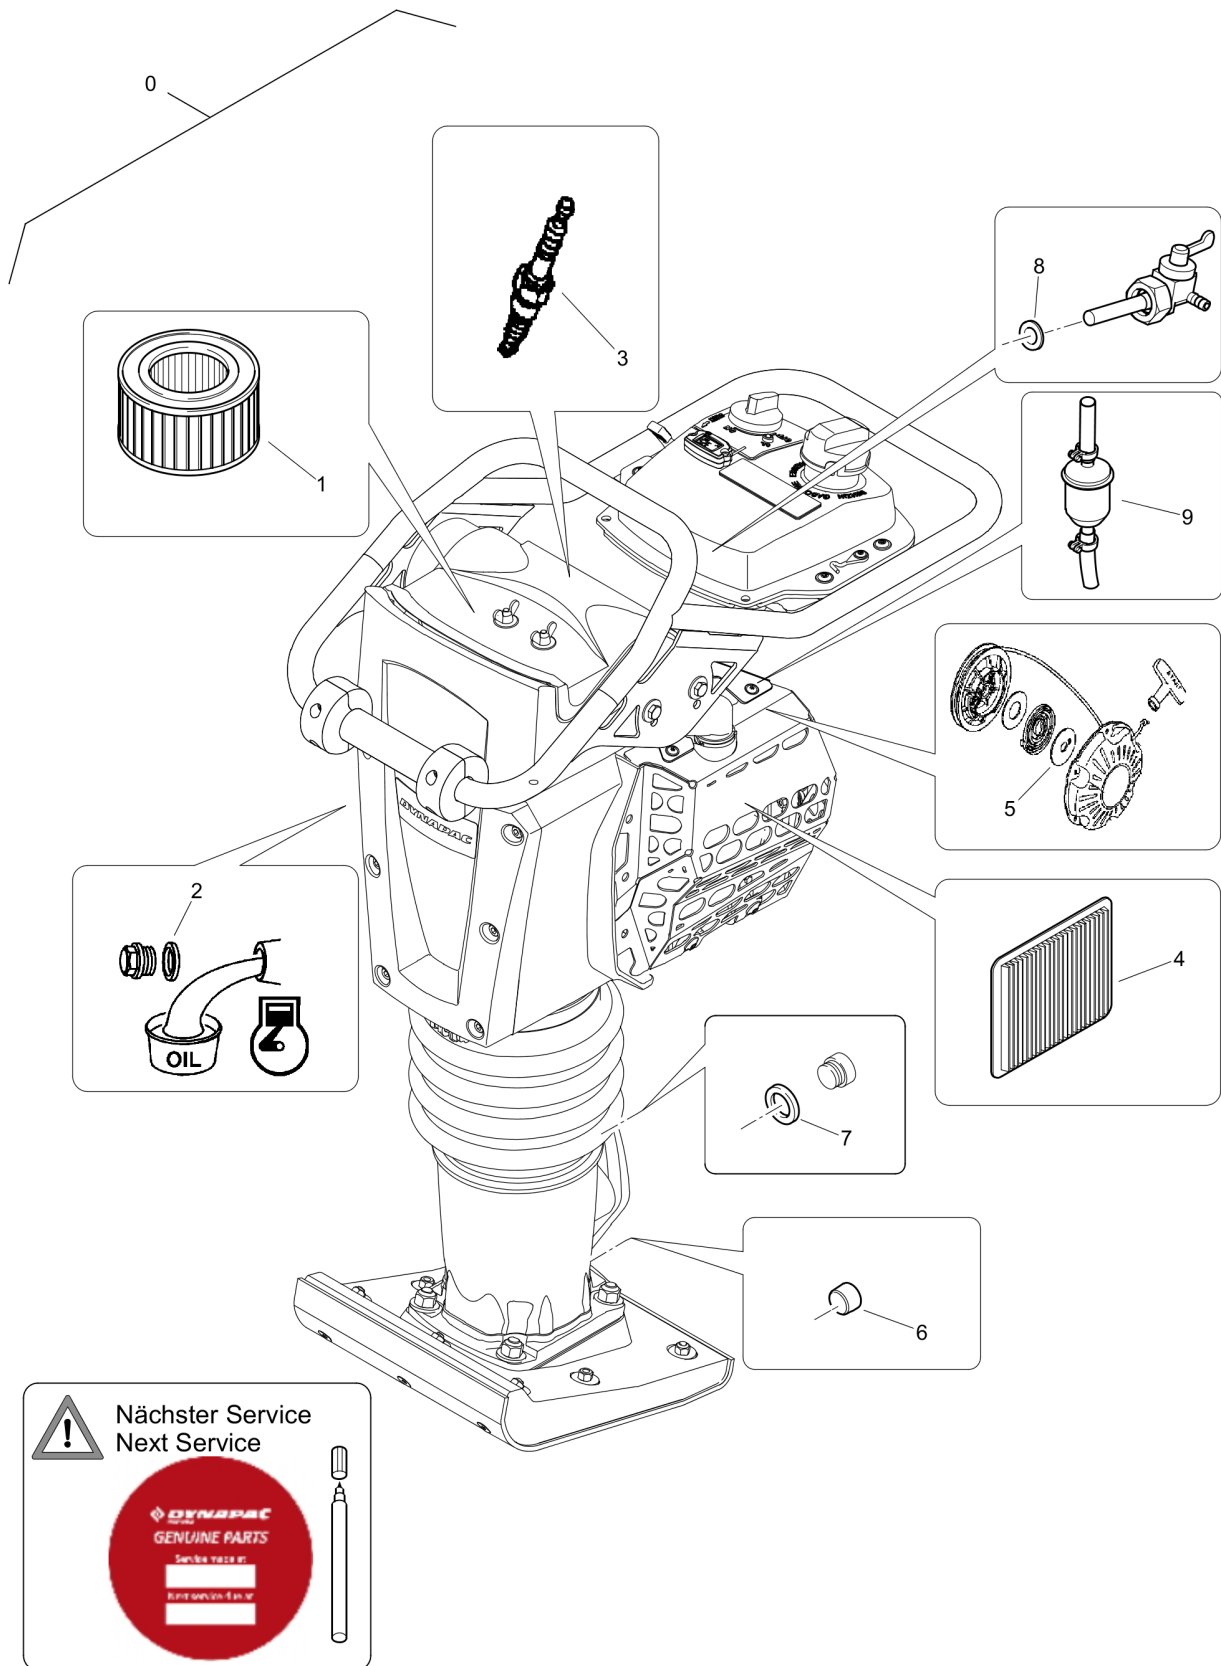

194.08

Rammer DR6X

Item	Part No.	Qty	Name	SN INFO
0	DL92492405	1	Service kit	
1	DL05727224	1	Filter element,air	
2	DL05747129	1	Gasket, oil drain	
3	DL05748175	1	Spark plug	
4	DL05748269	1	Filter element	
5	DL05748546	1	Starter rope	
6	DL07611010	1	Screw plug	
7	DL09331746	1	Sealing ring	
8	DL05824228	1	Gasket	
9	DL54240248	1	Fuel filter