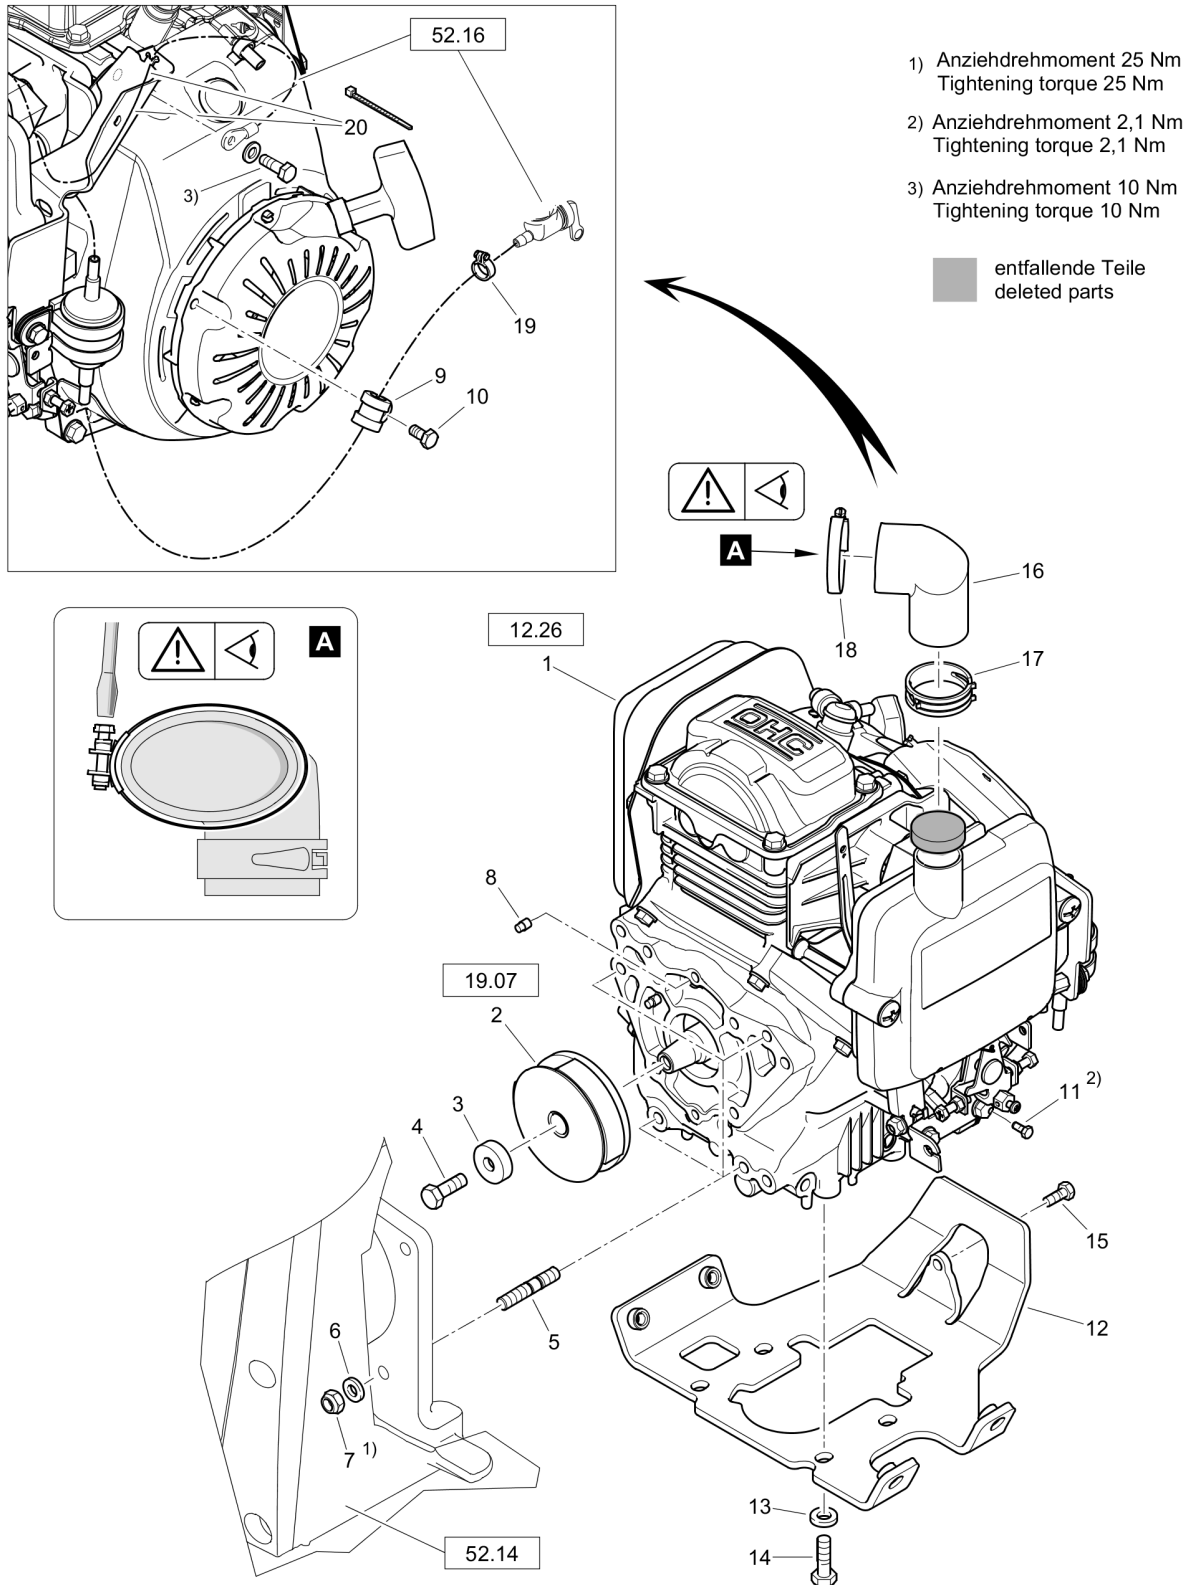

12.13

Refer to Parts Online for the most up to date information. The printed information might be outdated.

Tue Feb 14 13:28:46 UTC 2023

Rammer DR6X

Item	Part No.	Qty	Name	SN INFO
1	DL54240235	1	Engine, assembled	
2	DL05650135	1	Centrifugal clutch	
3	DL54240187	1	Washer	
4	DL07140834	1	Hexagon bolt	
5	DL07510824	4	Pin screw	
6	DL08752084	4	Spring washer	
7	DL08110813	4	Hexangon nut	
8	DL54240177	2	Centering pin	
9	DL05551944	1	Tube clamp	
10	DL07140629	1	Hexagon bolt	
11	DL07140403	1	Hexagon bolt	
12	DL92410100	1	Guard	
13	DL08510817	4	Washer	
14	DL07140842	4	Hexagon bolt	
15	DL07140629	1	Hexagon bolt	
16	DL54250170	1	Suction hose	
17	DL05551421	1	Spring band clamp	
18	DL05552406	1	Hose clip	
19	DL05551401	1	Hose clip	
20	DL06911048	2	Cable strap	
52.14			Housing	
52.16			Steering Handle	

Refer to Parts Online for the most up to date information. The printed information might be outdated.

Tue Feb 14 13:28:46 UTC 2023