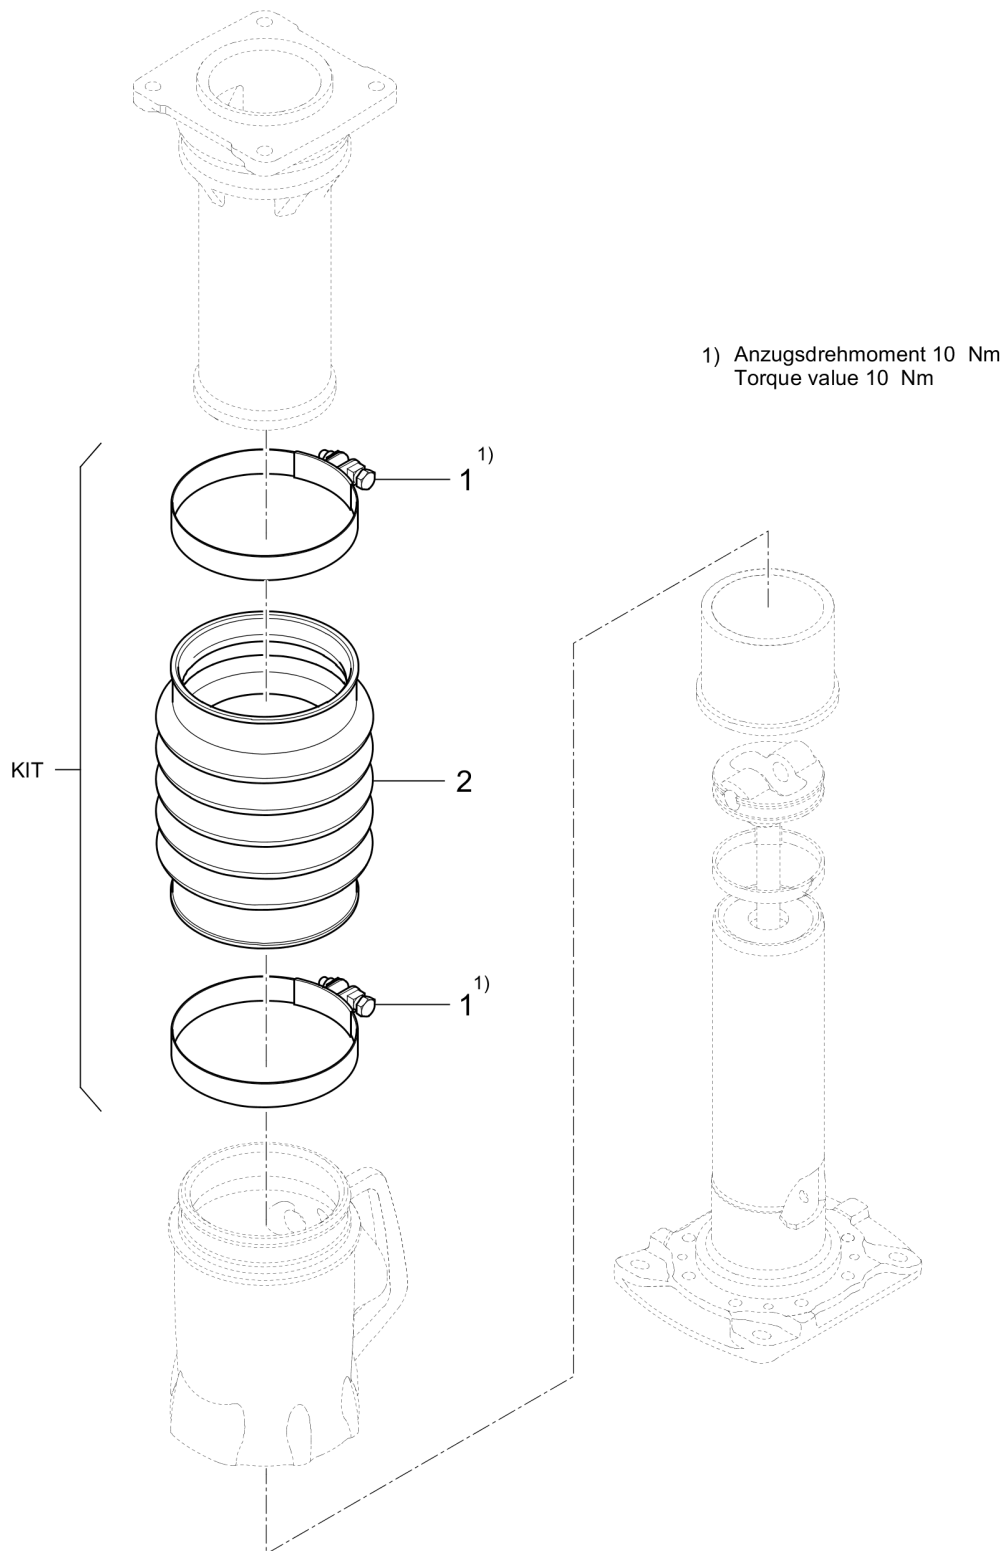

Service, repair and wear part kits 4812217544 Repair kit, bellow

Rammer DR6X

Item	Part No.	Qty	Name	SN INFO
KIT	4812217544	1	Repair kit, bellow	
1	DL05551492	2	Hose clip	
2	DL92410012	1	Bellows