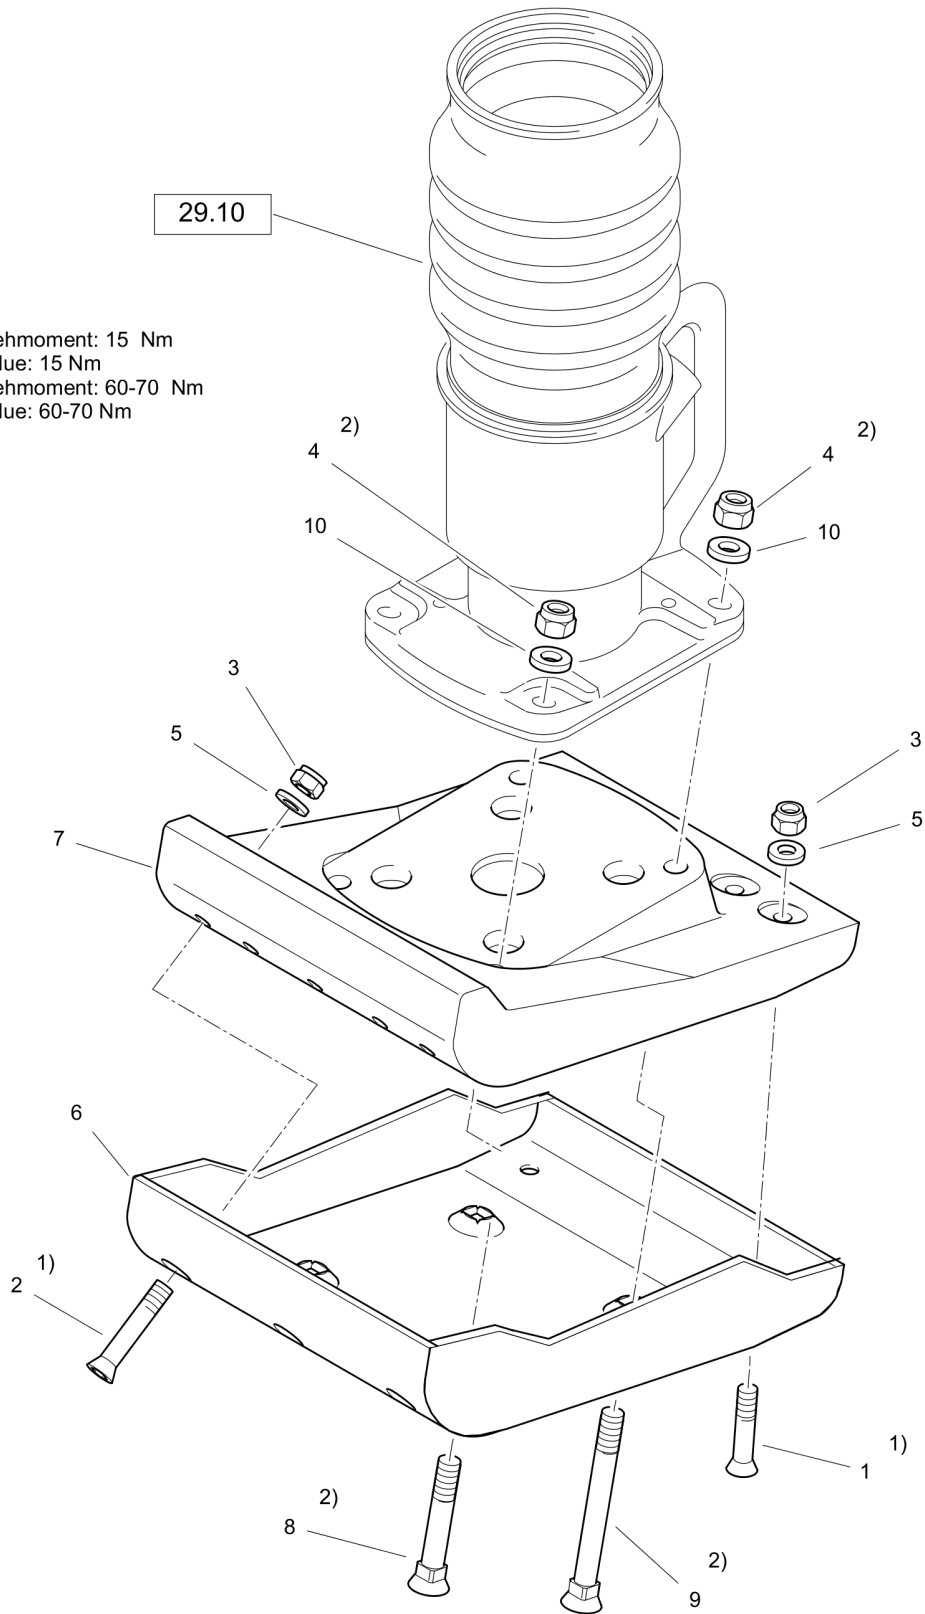

Field kits DL92401017 X25-Foot plate 240mm 13°

1) Anzugsdrehmoment: 15 Nm
  Torque value: 15 Nm
2) Anzugsdrehmoment: 60-70 Nm
  Torque value: 60-70 Nm

Rammer DR6X

Item	Part No.	Qty	Name	SN INFO
.	DL92401017	1	X25-Foot plate 240mm 13°	
1	DL07320830	2	Countersunk screw	
2	DL07320836	3	Countersunk screw	
3	DL08130813	5	Safety nut	
4	DL08131218	4	Safety nut	
5	DL08611095	5	Washer	
6	DL54003046	1	Base plate	
7	DL54200107	1	Tamping plate	
8	DL07361227	2	Countersunk screw	
9	DL07361239	2	Countersunk screw	
10	DL08752130	4	Spring washer	
29.10	-		Spring and guide unit