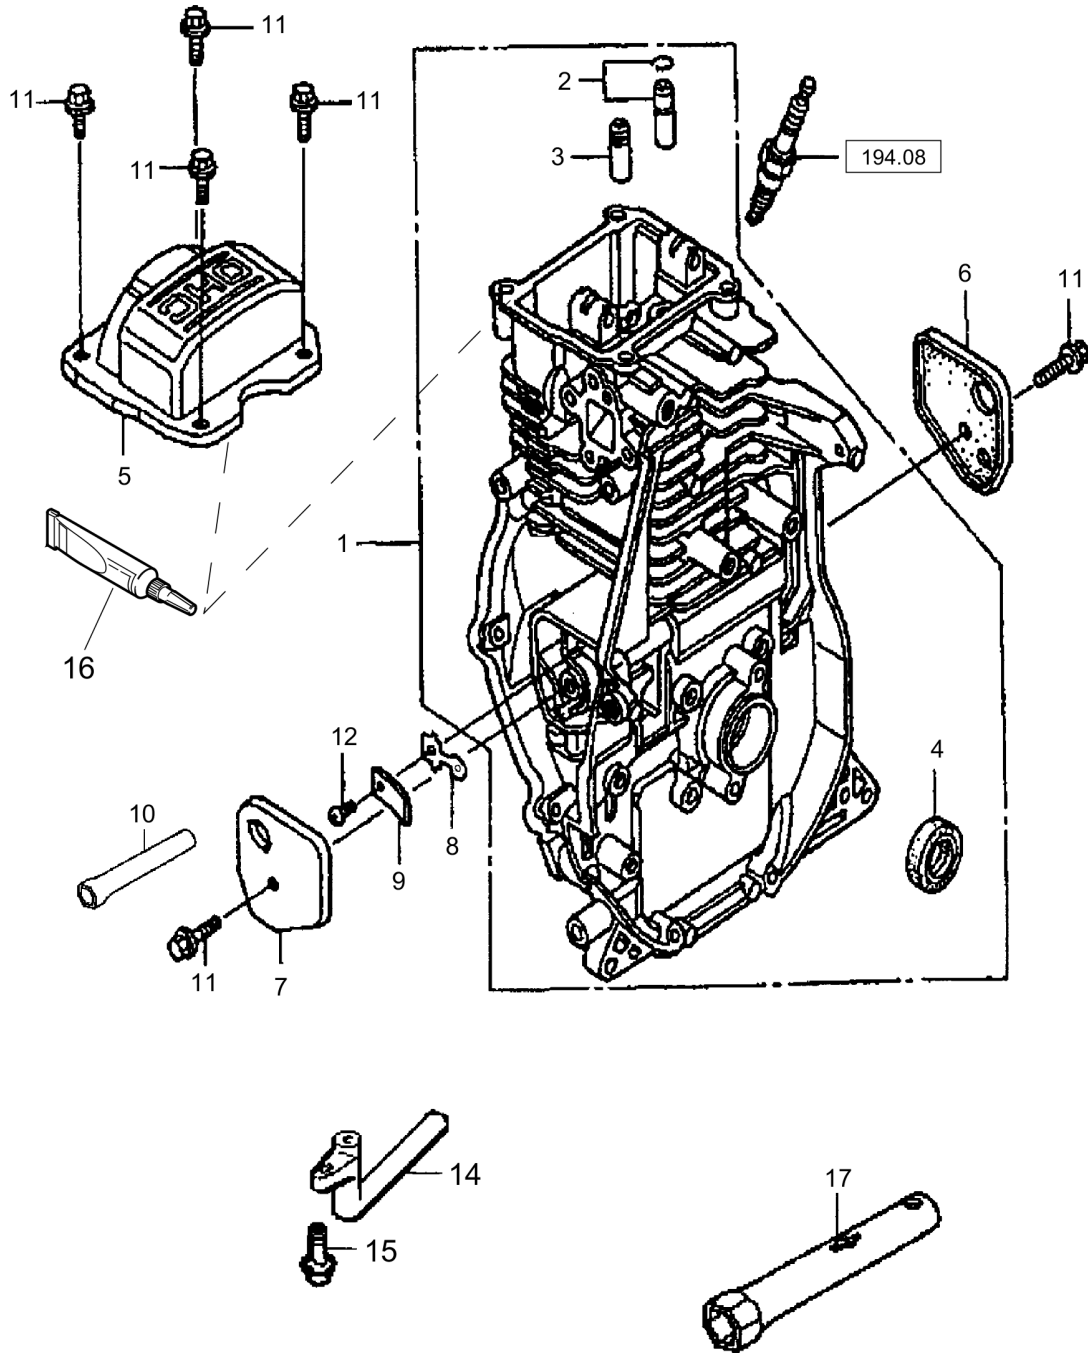

Tue Feb 14 13:28:38 UTC 2023

Rammer DR6X

| Item | Part No. | Qty | Name | SN INFO |
|--------|------------|-----|-----------------------|---------|
| 1 | DL05749126 | 1 | Crank case cover | |
| 2 | DL05748156 | 1 | Governor kit | |
| 3 | DL05748157 | 2 | Governor weight | |
| 4 | DL05748158 | 1 | Governor support | |
| 5 | DL05747346 | 2 | Pin | |
| 6 | DL05747226 | 1 | Spool valve | |
| 7 | DL05747233 | 1 | Thrust disc | |
| 8 | DL05747377 | 1 | Spring ring | |
| 9 | DL05747348 | 1 | Washer | |
| 10 | DL05747185 | 1 | Ball bearing,grooved | |
| 11 | DL05747187 | 1 | Radial seal | |
| 12 | DL05749109 | 1 | Filler cap | |
| 13 | DL05748603 | 1 | Gasket, oil dip stick | |
| 14 | DL05747180 | 1 | Drain plug | |
| 16 | DL05748161 | 2 | Pin | |
| 17 | DL05748162 | 1 | Radial seal | |
| 18 | DL05748159 | 1 | Arm governor | |
| 19 | DL05747348 | 1 | Washer | |
| 20 | DL05747349 | 1 | Spring cotter | |
| 21 | DL05747395 | 8 | Screw | |
| 194.08 | PNNA | | Service kit | |