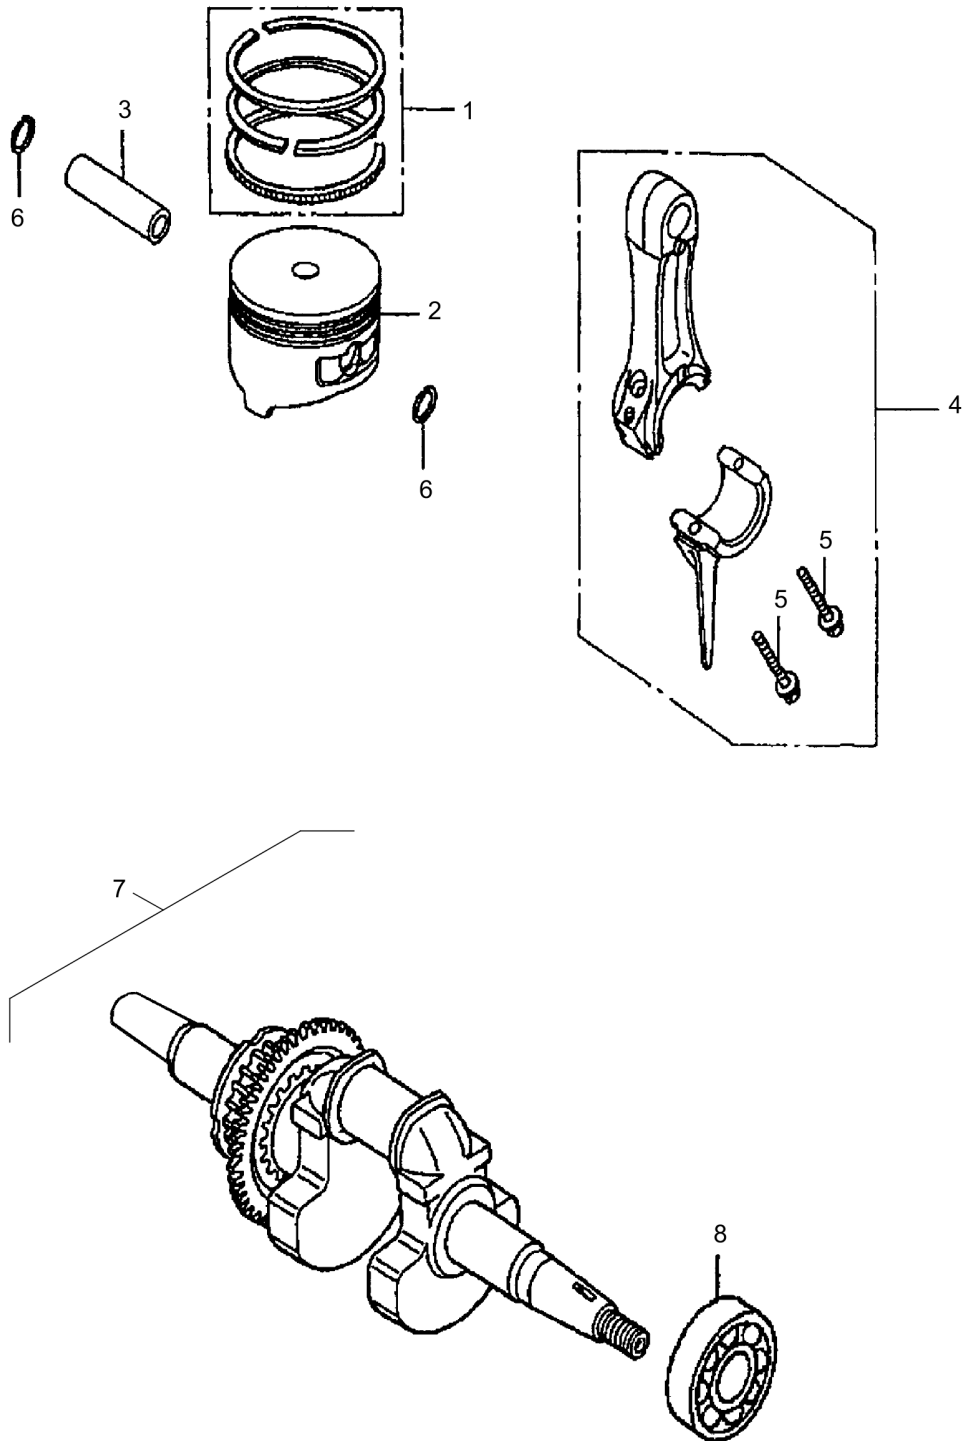

11.09

Rammer DR6X

| Item | Part No. | Qty | Name | SN INFO |
|------|------------|-----|---------------------|---------|
| 1 | DL05749101 | 1 | Belt pulley | |
| 2 | DL05748179 | 1 | Camshaft | |
| 3 | DL05748180 | 1 | Toothed belt | |
| 4 | DL05749102 | 1 | Rocker lever,inlet | |
| 5 | DL05749103 | 1 | Rocker lever,outlet | |
| 6 | DL05748183 | 2 | Rocker lever axle | |
| 7 | DL05748184 | 1 | Inlet valve | |
| 8 | DL05748185 | 1 | Outlet valve | |
| 9 | DL05748186 | 2 | Valve spring | |
| 10 | DL05748187 | 2 | Valve plate | |
| 11 | DL05748188 | 2 | Setscrew | |
| 12 | DL05748189 | 2 | Adjustment nut | |
| 13 | DL05748190 | 1 | O-ring | |
| 14 | DL05748167 | 1 | Valve stem seal | |