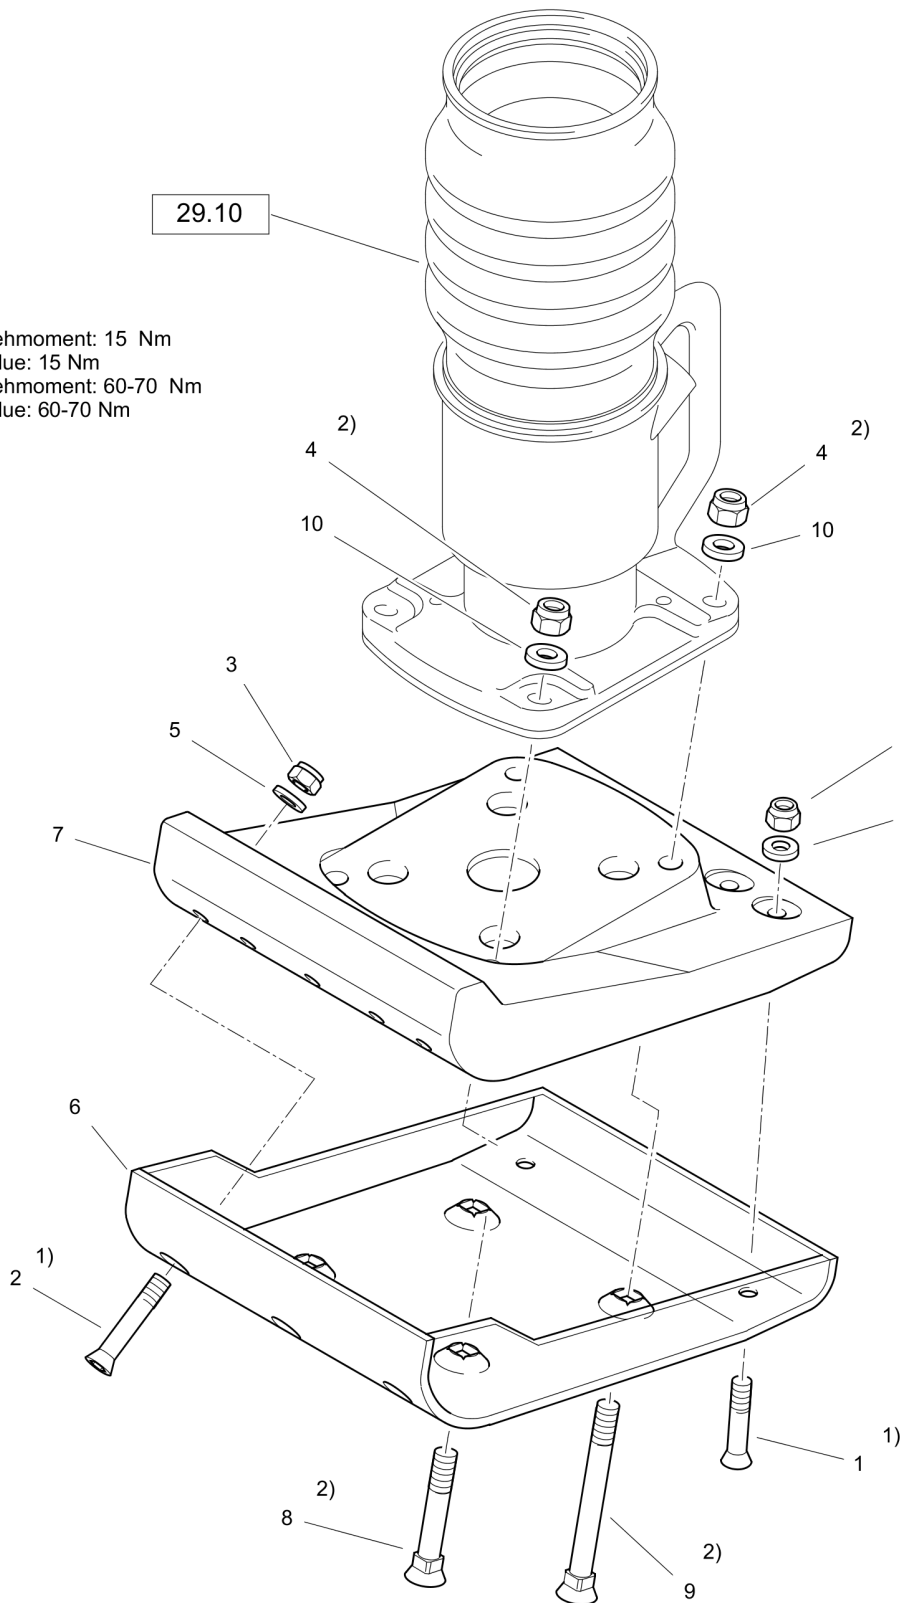

Field kits DL92401018 X26-Foot plate 200mm 13°

1) Anzugsdrehmoment: 15 Nm
  Torque value: 15 Nm
2) Anzugsdrehmoment: 60-70 Nm
  Torque value: 60-70 Nm

Refer to Parts Online for the most up to date information. The printed information might be outdated.

Tue Feb 14 13:28:30 UTC 2023

Rammer DR6X

Item	Part No.	Qty	Name	SN INFO
.	DL92401018	1	X26-Foot plate 200mm 13°	
1	DL07320830	2	Countersunk screw	
2	DL07320836	3	Countersunk screw	
3	DL08130813	5	Safety nut	
4	DL08131218	4	Safety nut	
5	DL08611095	5	Washer	
6	DL54003087	1	Base plate	
7	DL54003089	1	Tamping plate	
8	DL07361227	2	Countersunk screw	
9	DL07361239	2	Countersunk screw	
10	DL08752130	4	Spring washer