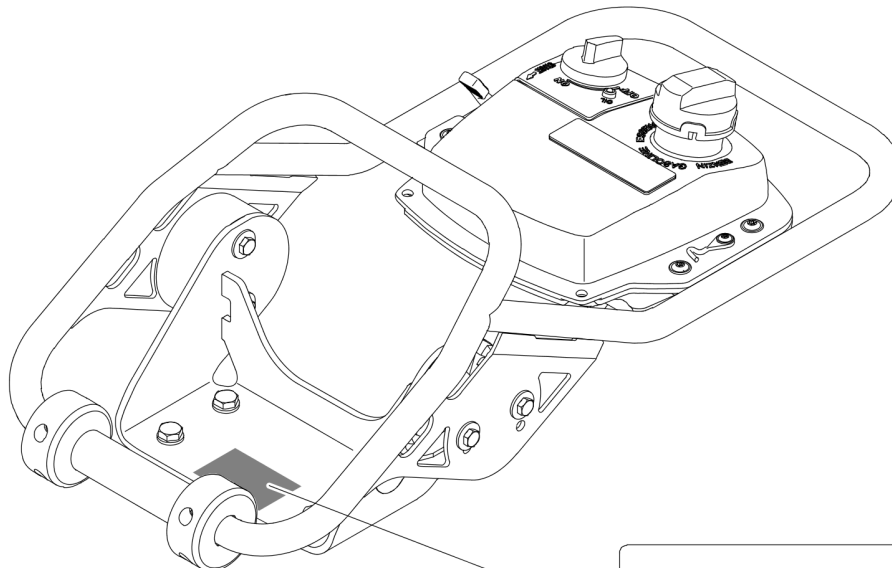

DR7

EMISSION CONTROL INFORMATION
DYNAPAC GmbH
Date of Manufacture: 05/18
THIS EQUIPMENT MEETS U.S. EPA EVAP STANDARDS
Equipment Family: JBMGPHHEQAAA
924 103 62

112.67