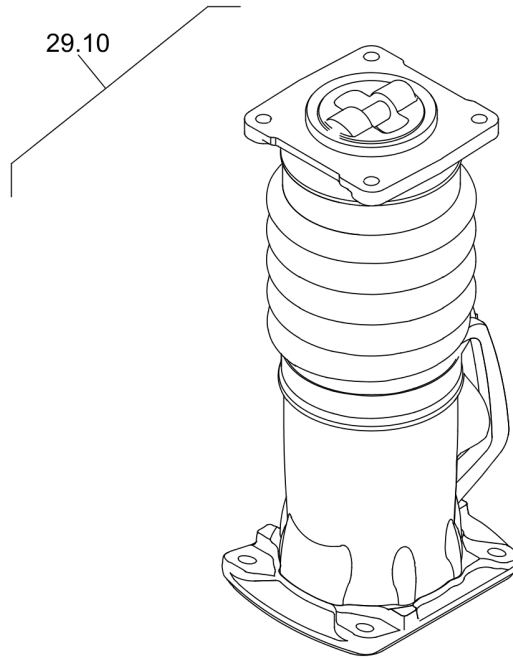

Rammer DR6X

Item	Part No.	Qty	Name	SN INFO
29.08	DLEA003127_00		Actuat.Cable Throttle Re.	
29.10	DL92410136_00		Spring and guide unit	

Refer to Parts Online for the most up to date information. The printed information might be outdated.

Tue Feb 14 13:28:48 UTC 2023