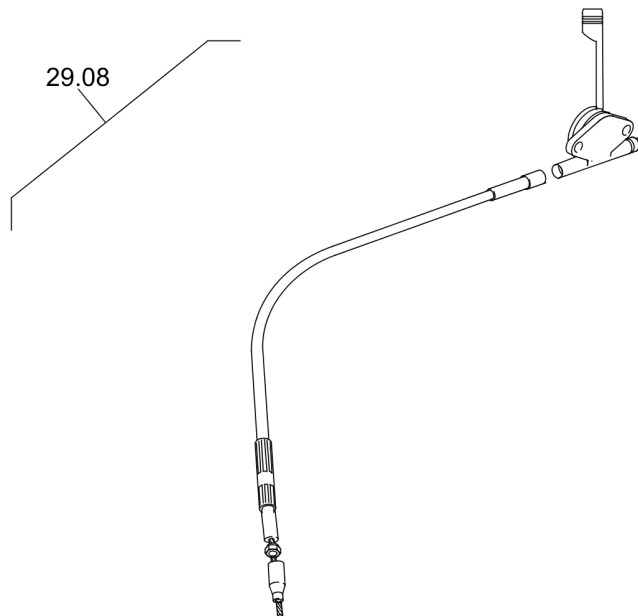

Rammer DR6X

Item	Part No.	Qty	Name	SN INFO
29.08	DLEA003127_00		Actuat.Cable Throttle Re.	
29.10	DL92410136_00		Spring and guide unit	

Refer to Parts Online for the most up to date information. The printed information might be outdated.

Tue Feb 14 13:28:48 UTC 2023