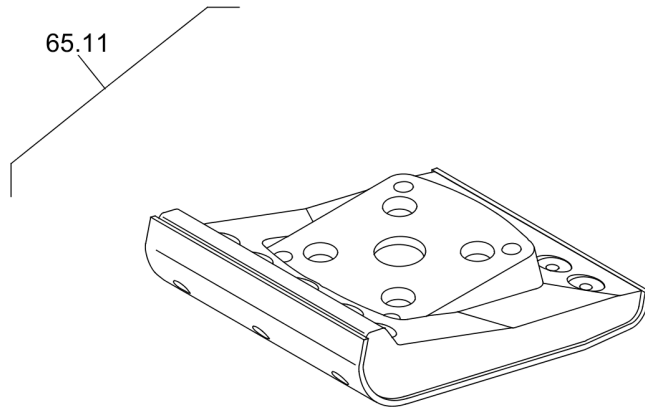

Rammer DR6X

Item	Part No.	Qty	Name	SN INFO
1	DL92410688	1	Engine protector plate	
2	DL92410125	1	Engine protector plate	
3	DL06140926	1	Stop buffer	
4	DL08590617	1	Washer	
5	DL08130611	1	Safety nut	
6	DL07140820	4	Hexagon bolt	
7	DL08510817	4	Washer	
8	DL92410543	1	Cover plate	
9	DL07140622	4	Hexagon bolt	
10	DL08510612	4	Washer	
11	DL92410134	5	Spacer sleeve	
12	DL07550841	5	Tapped pin	
13	DL07140814	5	Hexagon bolt	
14	DL08510817	5	Washer	
15	DL08510612	1	Washer	
12.13	-		Engine	
52.14	-		Housing	

65 Plate DL54100012_00_065_DR6X-01 Plate / Foot