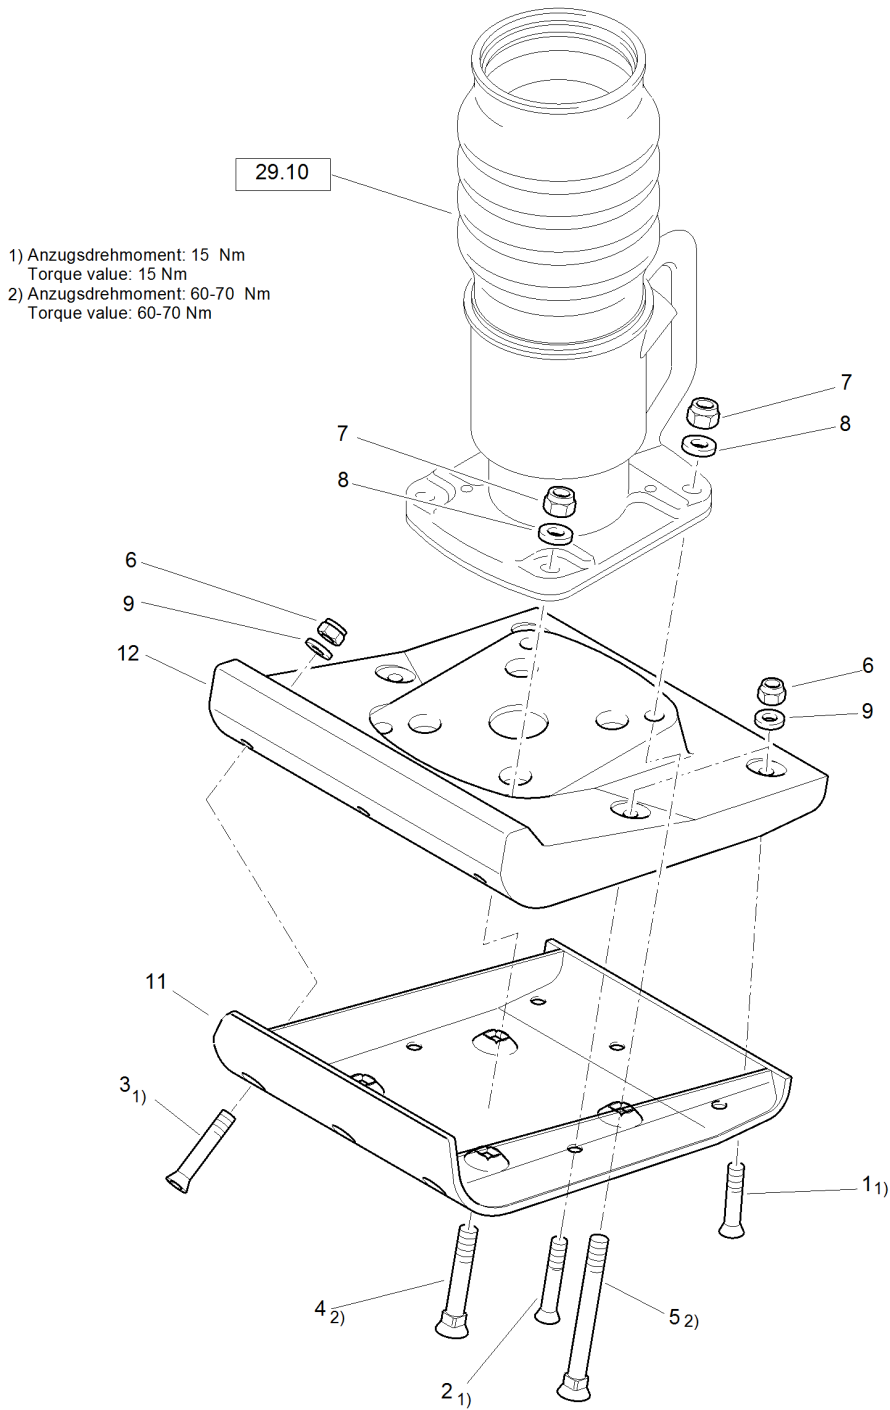

Field kits DL92401015 X23-Foot plate 330mm 13°

Refer to Parts Online for the most up to date information. The printed information might be outdated.

Tue Feb 14 13:28:33 UTC 2023

Rammer DR6X

Item	Part No.	Qty	Name	SN INFO
.	DL92401015	1	X23-Foot plate 330mm 13°	
1	DL07320830	3	Countersunk screw	
2	DL07320832	2	Countersunk screw	
3	DL07320836	3	Countersunk screw	
4	DL07361227	2	Countersunk screw	
5	DL07361239	2	Countersunk screw	
6	DL08130813	8	Safety nut	
7	DL08131218	4	Safety nut	
8	DL08752130	4	Spring washer	
9	DL08611095	8	Washer	
11	DL54003049	1	Base plate	
12	DL54200108	1	Tamping plate	
29.10	-		Spring and guide unit