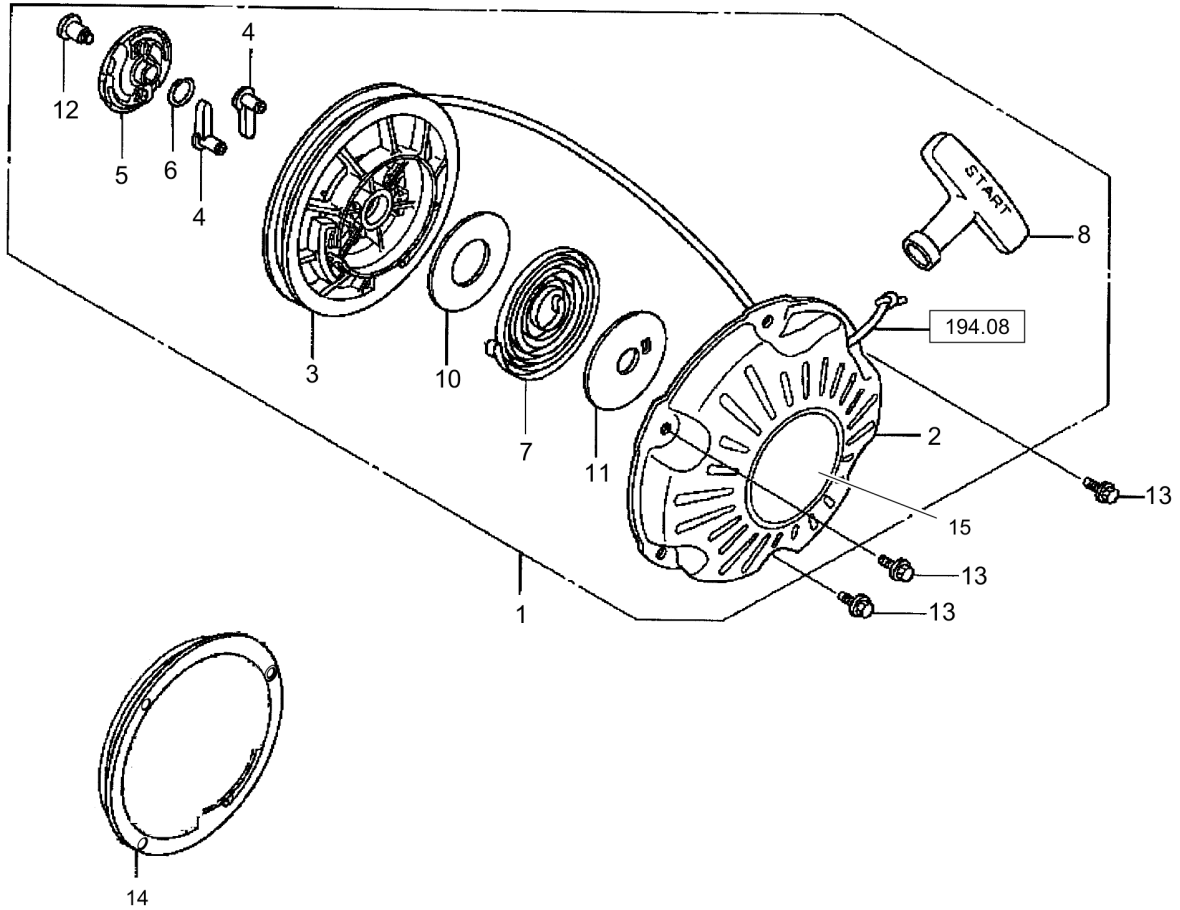

11.31

Refer to Parts Online for the most up to date information. The printed information might be outdated.

Tue Feb 14 13:28:42 UTC 2023

Rammer DR6X

Item	Part No.	Qty	Name	SN INFO
1	DL05749140	1	Recoil starter	
2	DL05749141	1	Starter housing	
3	DL05748220	1	Rope pulley	
4	DL05747736	2	Ratchet	
5	DL05747737	1	Guide,ratchet	
6	DL05748221	1	Spring	
7	DL05747293	1	Return spring	
8	DL05747656	1	Handle	
10	DL05748223	1	Washer	
11	DL05748224	1	Washer	
12	DL05747297	1	Locking screw	
13	DL05747779	3	Screw	
14	DL05749142	1	Spacer piece	
15	DL05749143	1	Label	
194.08	PNNA		Service kit	

Refer to Parts Online for the most up to date information. The printed information might be outdated.

Tue Feb 14 13:28:42 UTC 2023