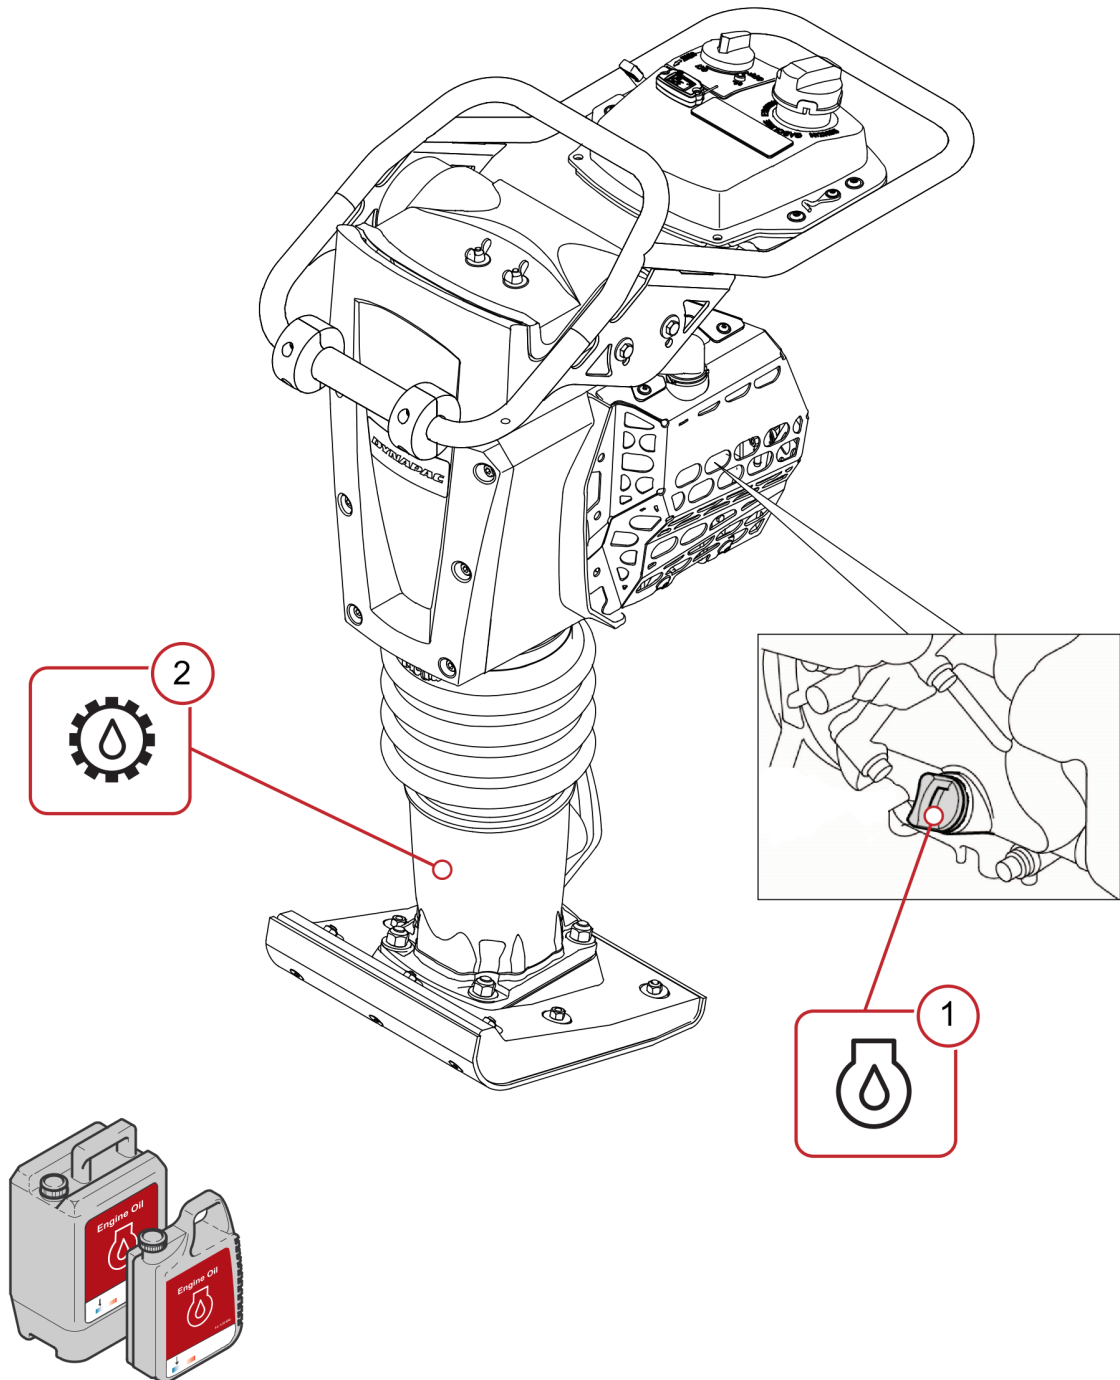

Lubricants Lubricants and operating substances

Refer to Parts Online for the most up to date information. The printed information might be outdated.

Tue Feb 14 13:28:35 UTC 2023

Rammer DR6X

Item	Part No.	Qty	Name	SN INFO
1	4812074488	1	Dynapac engine oil 5 ltr	
1	4812074490	1	Dynapac engine oil 20 ltr.	
2	4812074492	1	Dynapac Gear oil 5 ltr	
2	4812074493	1	Dynapac Gear oil 20 ltr