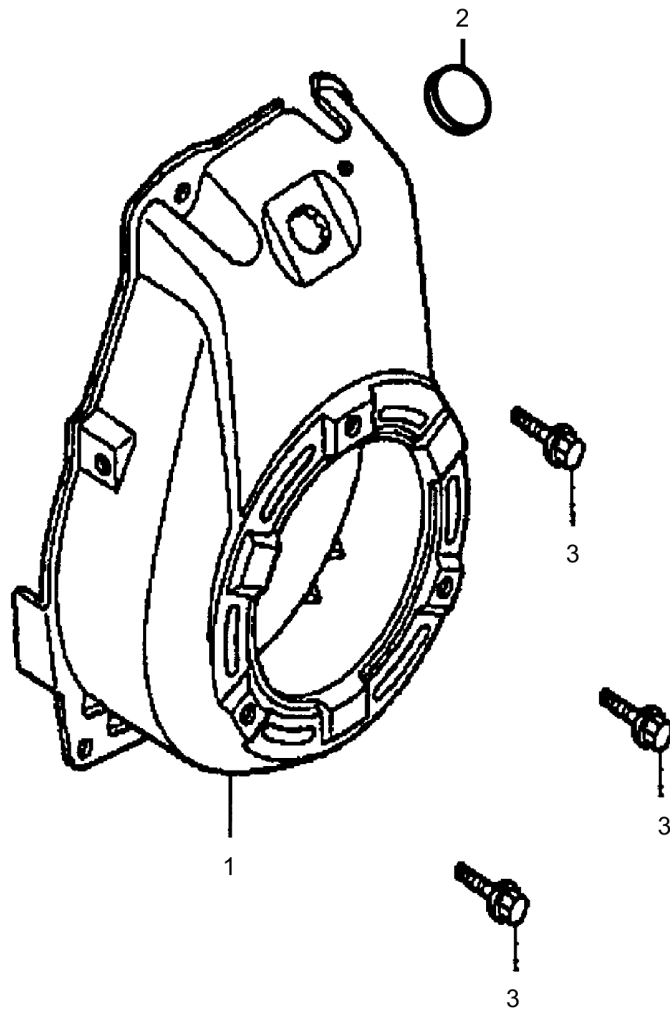

Tue Feb 14 13:28:43 UTC 2023

Rammer DR6X

| Item | Part No. | Qty | Name | SN INFO |
|------|------------|-----|------------------|---------|
| 1 | DL05748532 | 1 | Connecting cable | |
| 2 | DL05748533 | 1 | Switch | |
| 3 | DL05748535 | 1 | O-ring | |
| 4 | DL05747995 | 4 | Screw | |
| 5 | DL05748124 | 1 | Hose clip | |
| 6 | DL05748534 | 2 | Cable clamp | |
| 7 | DL05748536 | 1 | Pillow block | |
| 8 | DL05748595 | 1 | Oil alarm unit | |
| 9 | DL05748431 | 1 | Holder | |
| 10 | DL05748538 | 2 | Screw | |
| 11 | DL05748596 | 1 | Clamp | |
| 12 | DL05748539 | 1 | Cable clamp | |