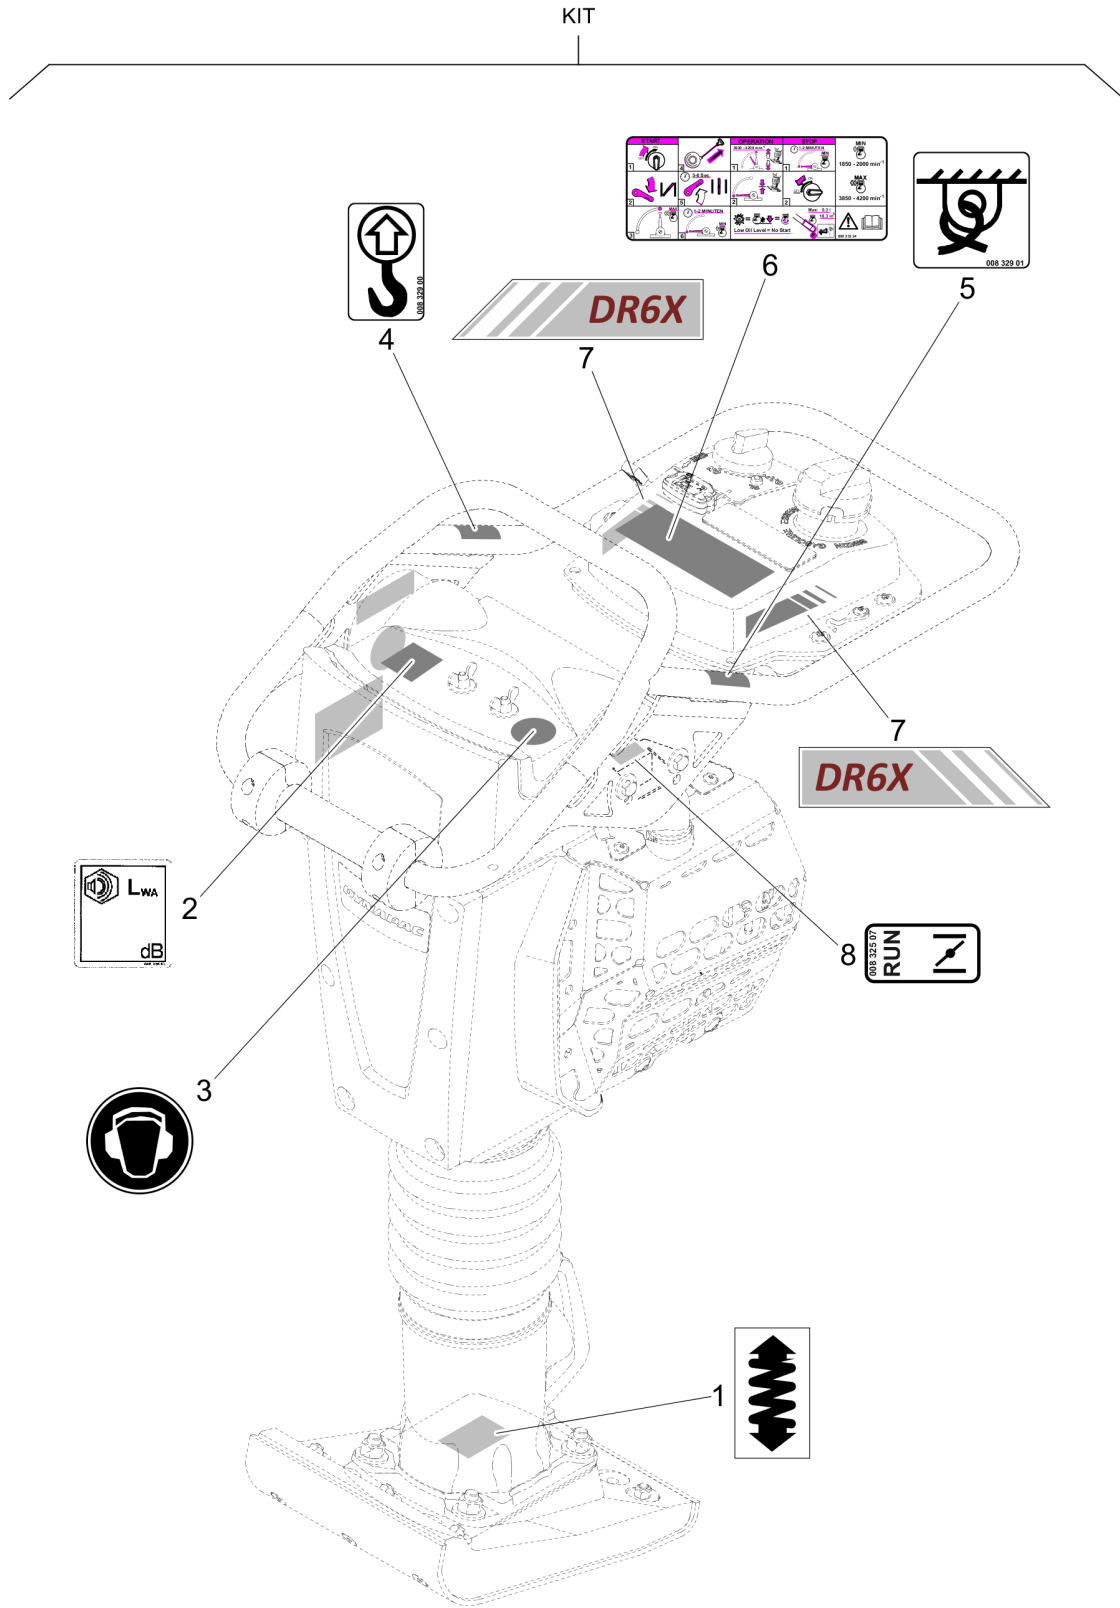

Rammer DR6X

Refurbishing kits 4812061540 Refurbishing kit-decals

Refer to Parts Online for the most up to date information. The printed information might be outdated.

Tue Feb 14 13:28:29 UTC 2023

Rammer DR6X

Item	Part No.	Qty	Name	SN INFO
KIT	4812061540	1	Refurbishing kit-decals	
1	DL00832132	1	Decal,indication	
2	DL00832654	1	Decal,indication	
3	DL00833226	1	Decal,indication	
4	DL00832900	1	Decal,indication	
5	DL00832901	1	Decal,indication	
6	DL00833224	1	Decal,operation	
7	DL92410400	1	Type designation	
8	DL00832507	1	Decal,indication