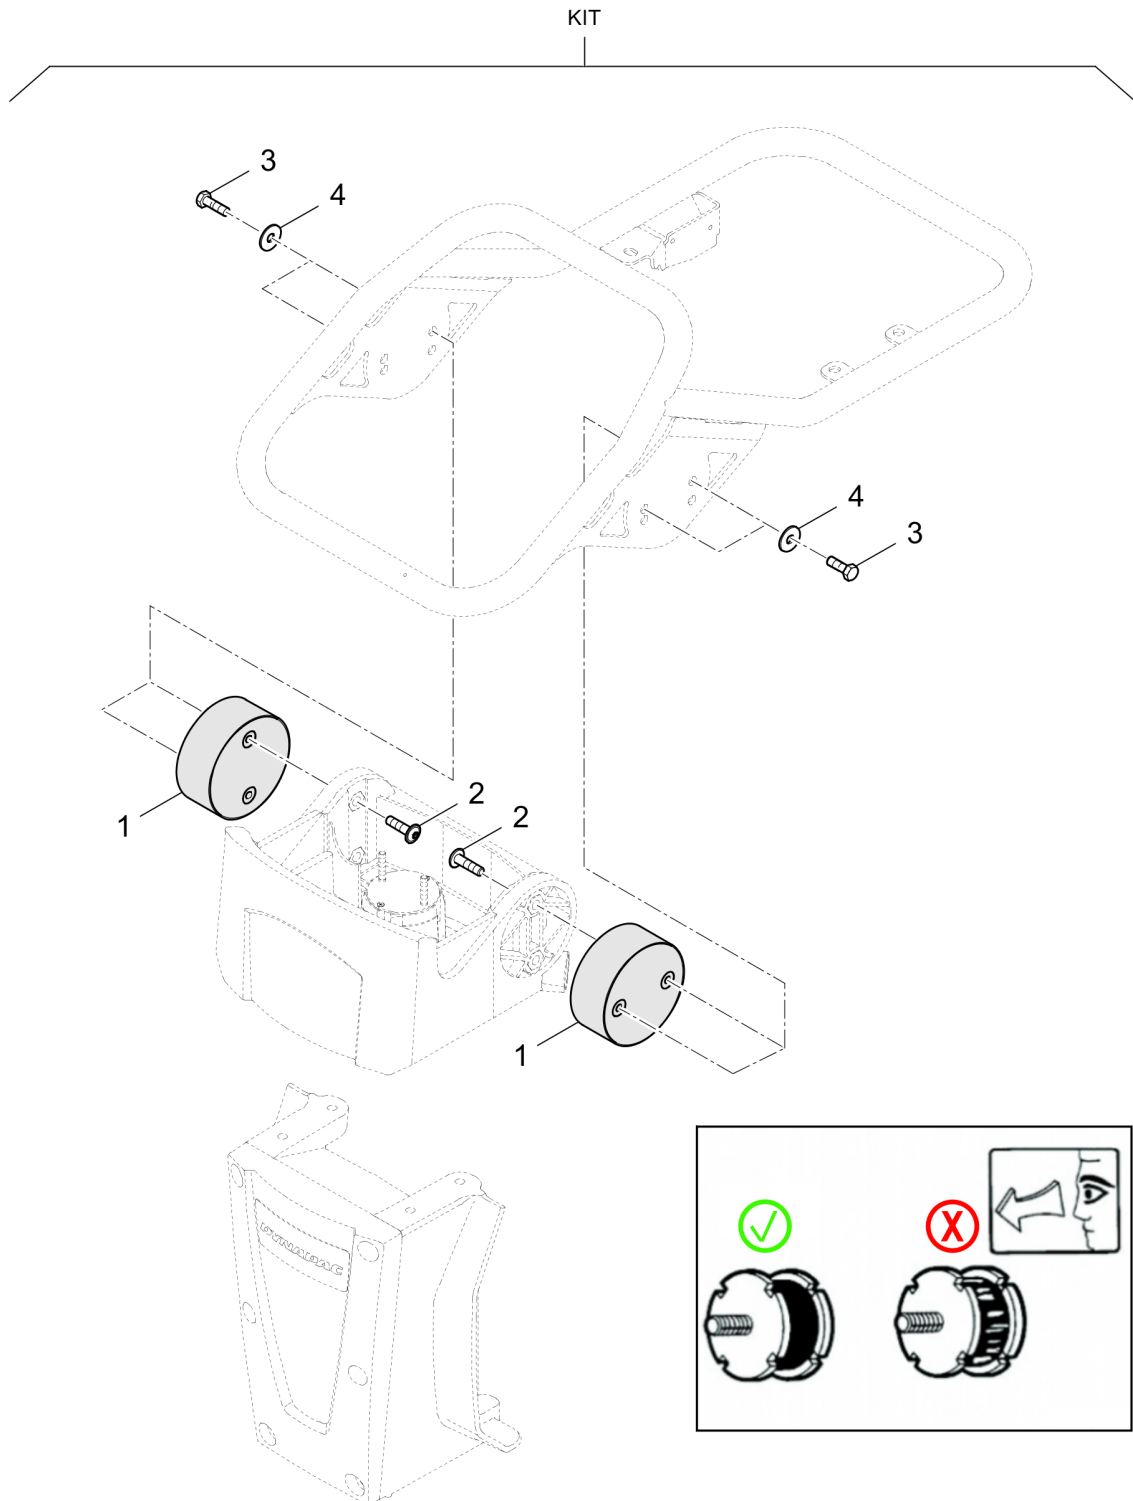

Rammer DR6X

Item	Part No.	Qty	Name	SN INFO
KIT	4812216937	1	Repair kit, shock-absorber	
1	DL06180320	2	Rubber buffer	
2	DL07210817	4	Pens head screw	
3	DL07140820	4	Hexagon bolt	
4	DL08621084	4	Washer