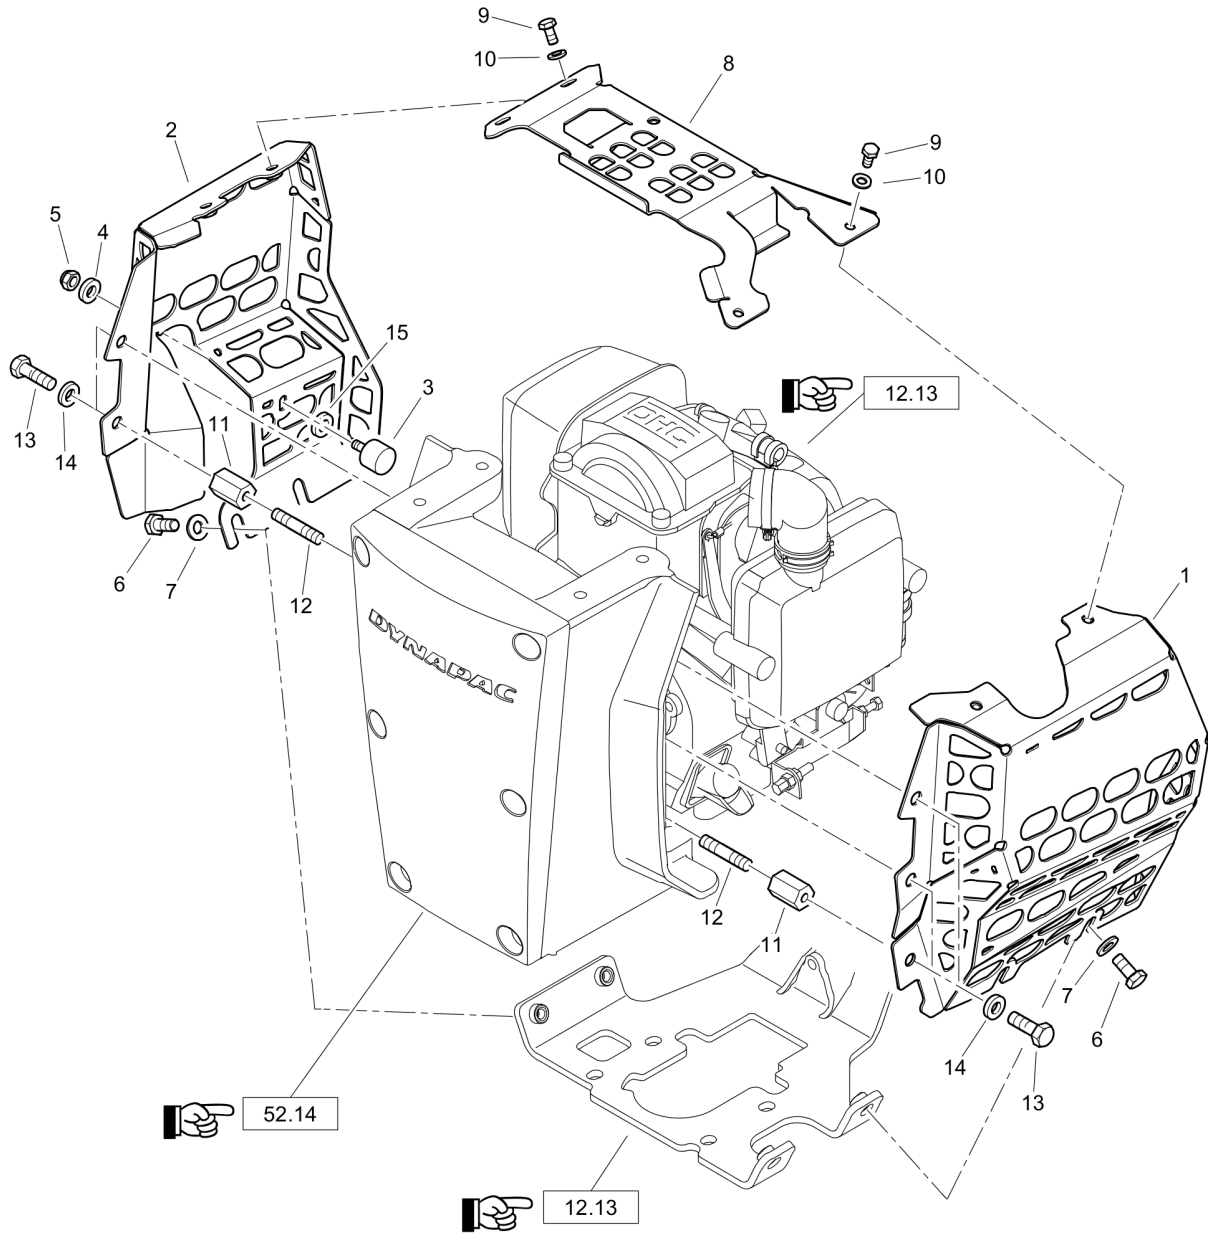

53.08

Refer to Parts Online for the most up to date information. The printed information might be outdated.

Tue Feb 14 13:28:53 UTC 2023

Rammer DR6X

Item	Part No.	Qty	Name	SN INFO
1	DL92410688	1	Engine protector plate	
2	DL92410125	1	Engine protector plate	
3	DL06140926	1	Stop buffer	
4	DL08590617	1	Washer	
5	DL08130611	1	Safety nut	
6	DL07140820	4	Hexagon bolt	
7	DL08510817	4	Washer	
8	DL92410543	1	Cover plate	
9	DL07140622	4	Hexagon bolt	
10	DL08510612	4	Washer	
11	DL92410134	5	Spacer sleeve	
12	DL07550841	5	Tapped pin	
13	DL07140814	5	Hexagon bolt	
14	DL08510817	5	Washer	
15	DL08510612	1	Washer	
12.13	-		Engine	
52.14	-		Housing