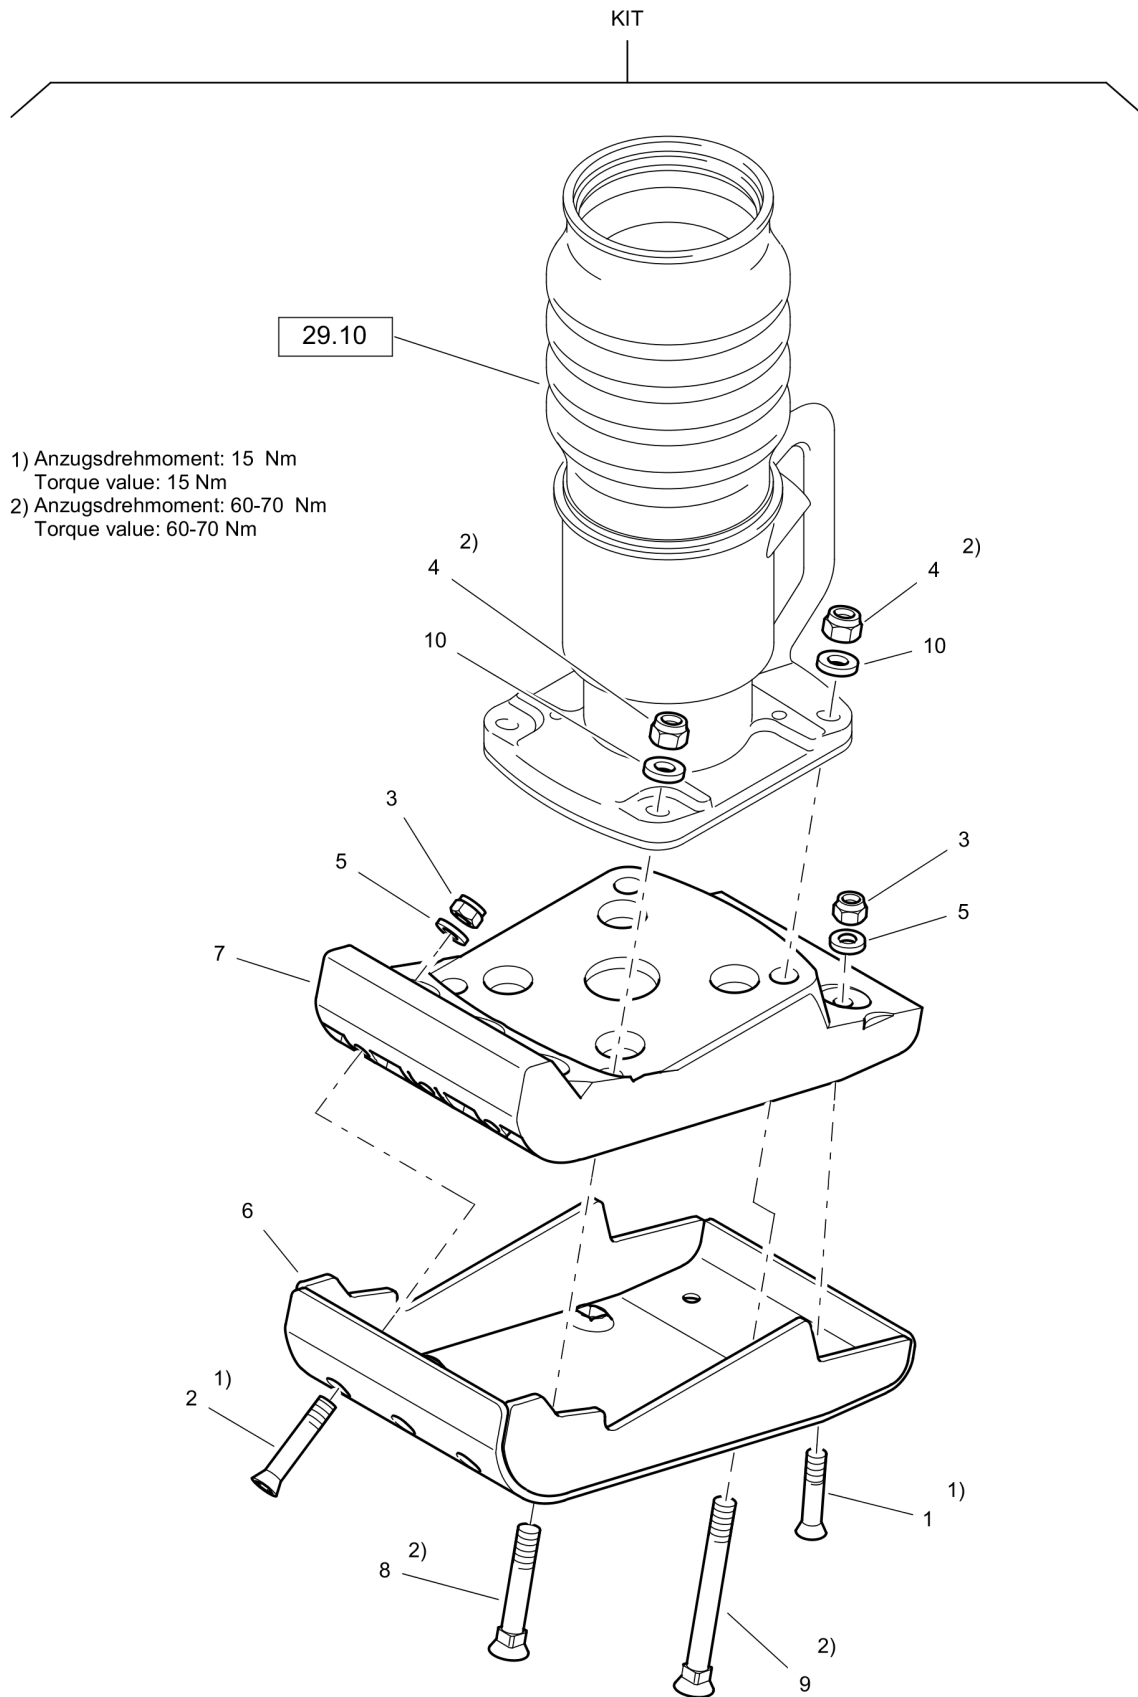

Refer to Parts Online for the most up to date information. The printed information might be outdated.

Tue Feb 14 13:28:29 UTC 2023

Field kits DL92401019 X27-Foot plate 160mm 13°

Refer to Parts Online for the most up to date information. The printed information might be outdated.