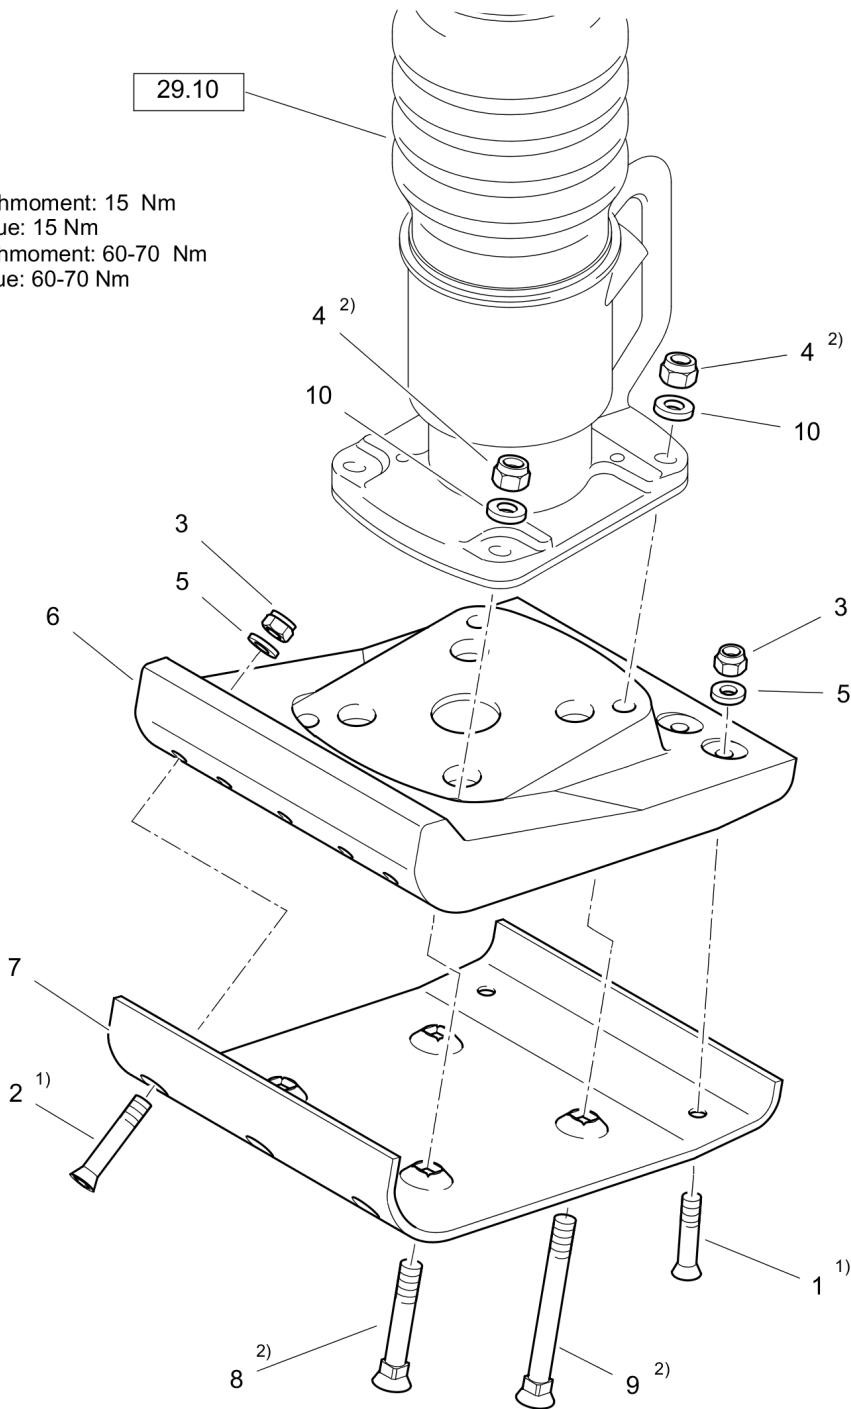

Field kits DL92401014 X22-Foot plate 230mm 13°

1) Anzugsdrehmoment: 15 Nm
  Torque value: 15 Nm
2) Anzugsdrehmoment: 60-70 Nm
  Torque value: 60-70 Nm

Rammer DR6X

Item	Part No.	Qty	Name	SN INFO
.	DL92401014	1	X22-Foot plate 230mm 13°	
1	DL07320830	2	Countersunk screw	
2	DL07320836	3	Countersunk screw	
3	DL08130813	5	Safety nut	
4	DL08131218	4	Safety nut	
5	DL08611095	5	Washer	
6	DL54200107	1	Tamping plate	
7	DL54200106	1	Base plate	
8	DL07361227	2	Countersunk screw	
9	DL07361239	2	Countersunk screw	
10	DL08752130	4	Spring washer	
29.10	-		Spring and guide unit