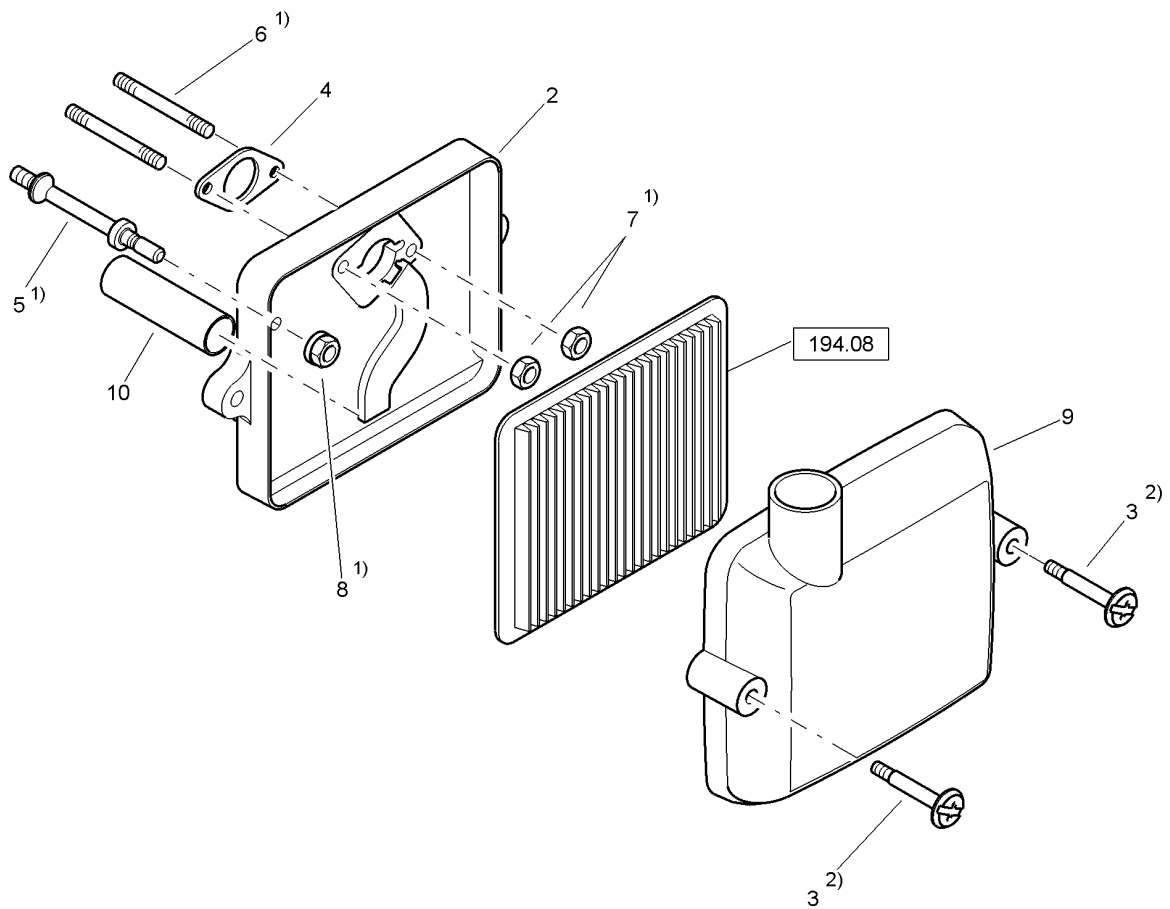

1) Anzugsdrehmoment: 6 Nm
  Torque value: 6 Nm
2) Anzugsdrehmoment: 2,3 Nm
  Torque value: 2,3 Nm

11.22

Rammer DR6X

Item	Part No.	Qty	Name	SN INFO
2	DL05748270	1	Housing part	
3	DL05748272	2	Screw	
4	DL05748211	1	Gasket	
5	DL05748273	1	Stud	
6	DL05749134	2	Stud	
7	DL05747578	2	Collar nut	
8	DL05747312	1	Collar nut	
9	DL05748657	1	Housing, front part	
10	DL05748275	1	Bleeding tube	
11	DL00978001	1	Screw lock, high strength	
194.08	PNNA		Service kit