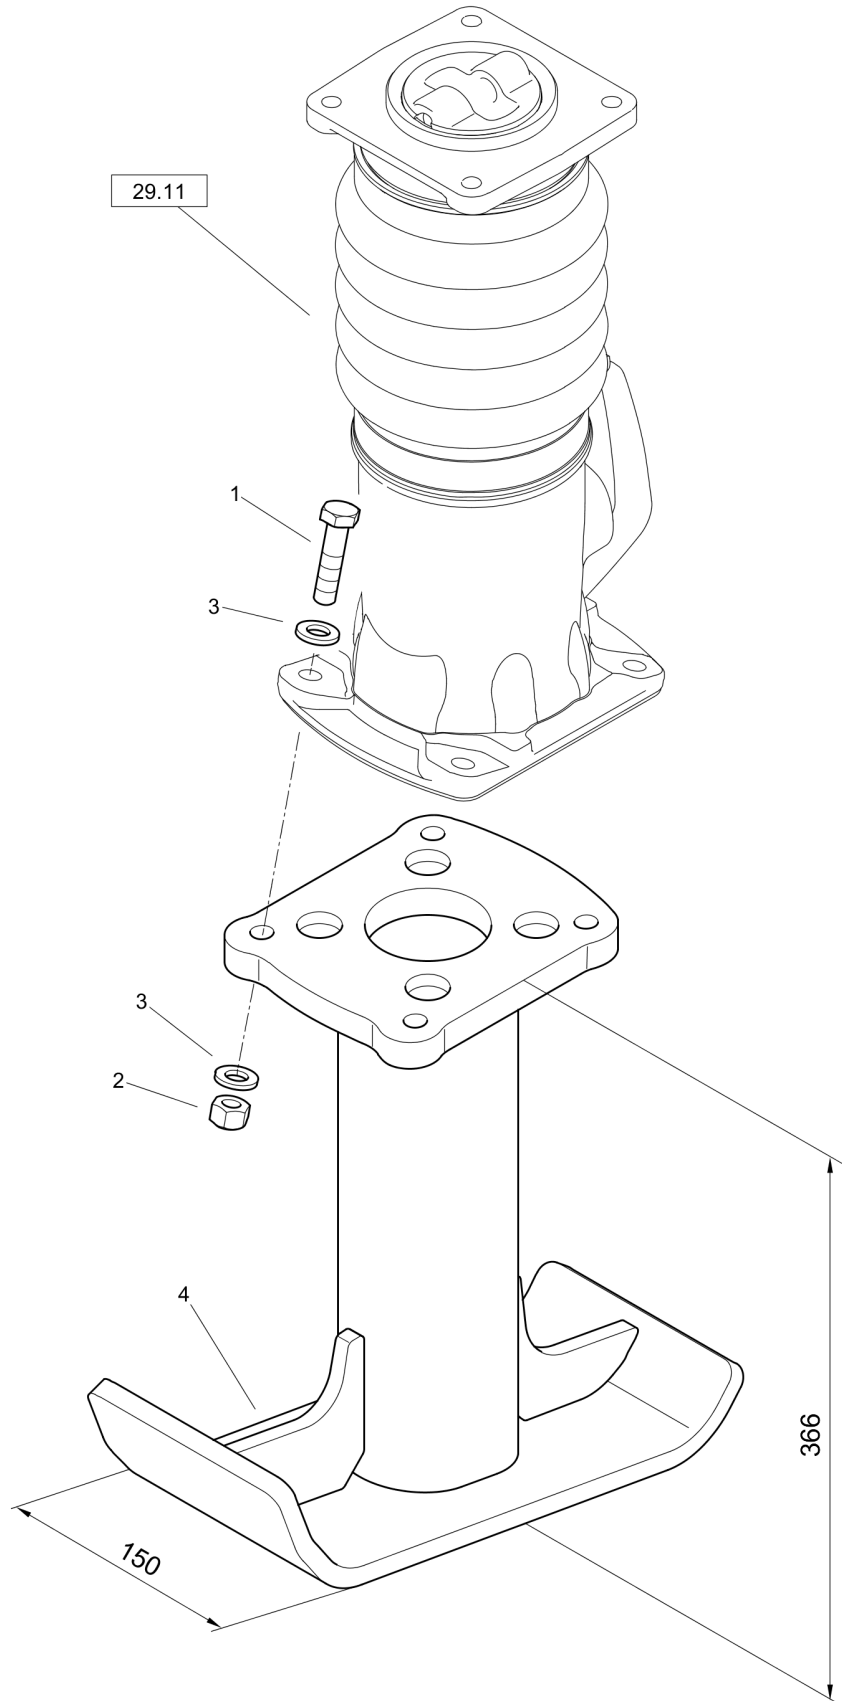

Rammer DR6X

Field kits DL92401020 X15-Foot extension, 366x150

Refer to Parts Online for the most up to date information. The printed information might be outdated.

Tue Feb 14 13:28:34 UTC 2023

Rammer DR6X

Item	Part No.	Qty	Name	SN INFO
.	DL92401020	1	X15-Foot extension, 366x150	
1	DL07141248	4	Hexagon bolt	
2	DL08131218	4	Safety nut	
3	DL08511324	8	Washer	
4	DL54103003	1	Foot extension