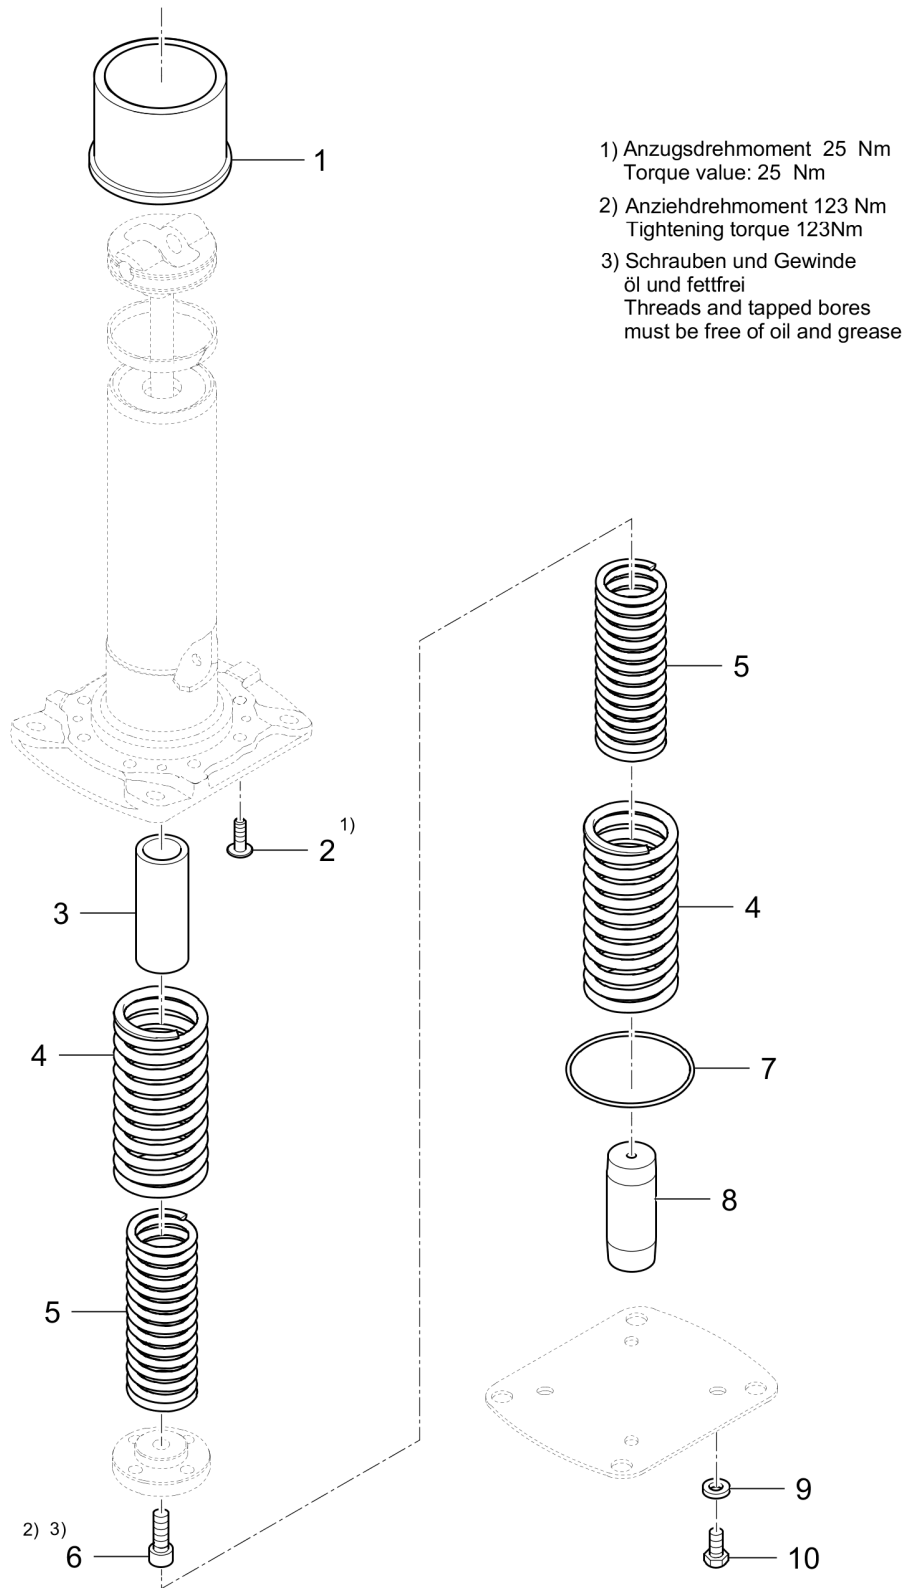

Rammer DR6X

Item	Part No.	Qty	Name	SN INFO
KIT	4812217543	1	Repair kit, spring unit	
1	DL54210206	1	Stop	
2	DL07210825	8	Pens head screw	
3	DL54210260	1	Stop	
4	DL54210133	2	Pressure spring	
5	DL54210134	2	Pressure spring	
6	DL07231227	1	Socket-head cap screw	
7	DL06220853	1	Loop ring	
8	DL54210261	1	Stop	
9	DL08752084	4	Spring washer	
10	DL07140818	4	Hexagon bolt