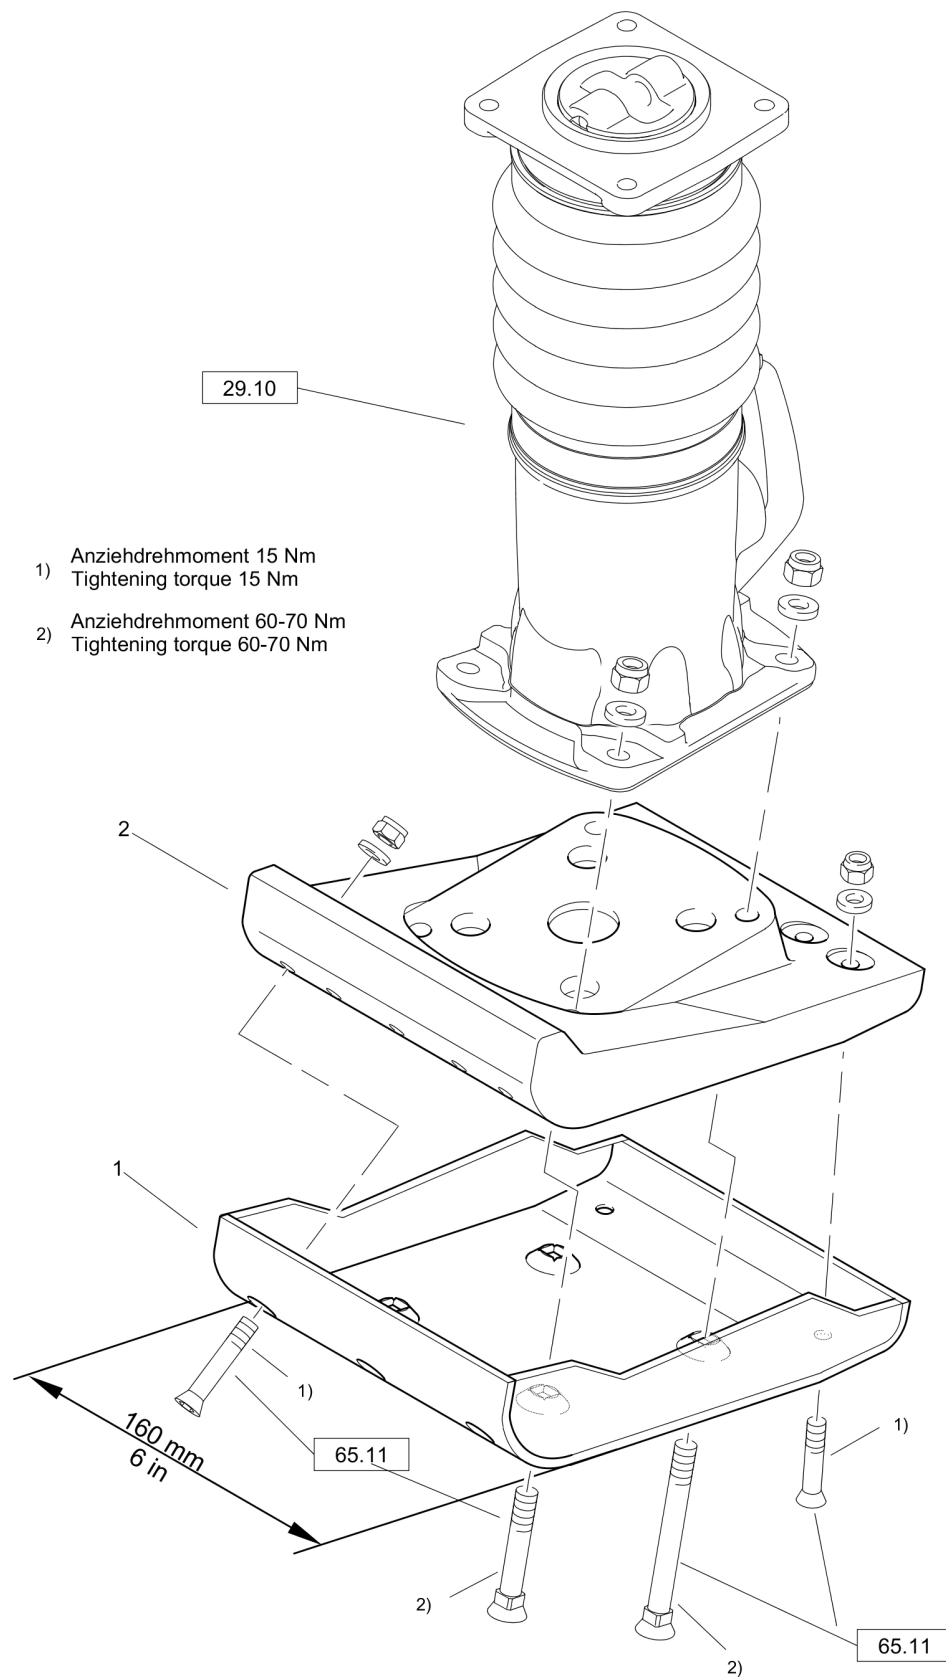

Special Equipment DL54100401_00 X27-Foot plate 160mm 13°

165.23

Rammer DR6X

Item	Part No.	Qty	Name	SN INFO
1	DL54003032	1	Base plate	
2	DL54003089	1	Tamping plate	
29.10			Spring And Guide Unit	
65.11			Tamper Foot	

Refer to Parts Online for the most up to date information. The printed information might be outdated.

Tue Feb 14 13:28:59 UTC 2023