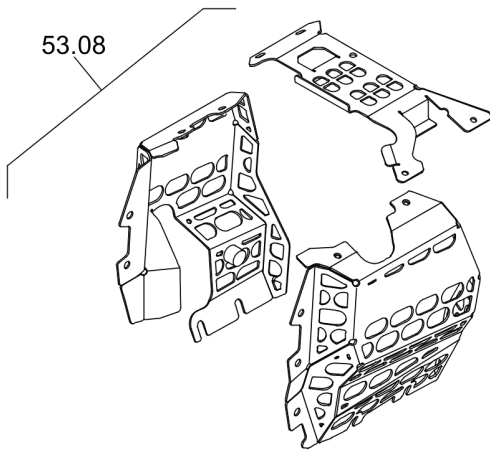

50 Frame DL54100012_00_050_DR6X-01 Frame with Attachment Parts

Rammer DR6X

Item	Part No.	Qty	Name	SN INFO
52.14	DL92410137_00		Housing	
52.16	DL92410050_00		Steering Handle	
53.08	DL92410049_02		Engine protector	

Refer to Parts Online for the most up to date information. The printed information might be outdated.

Tue Feb 14 13:28:51 UTC 2023