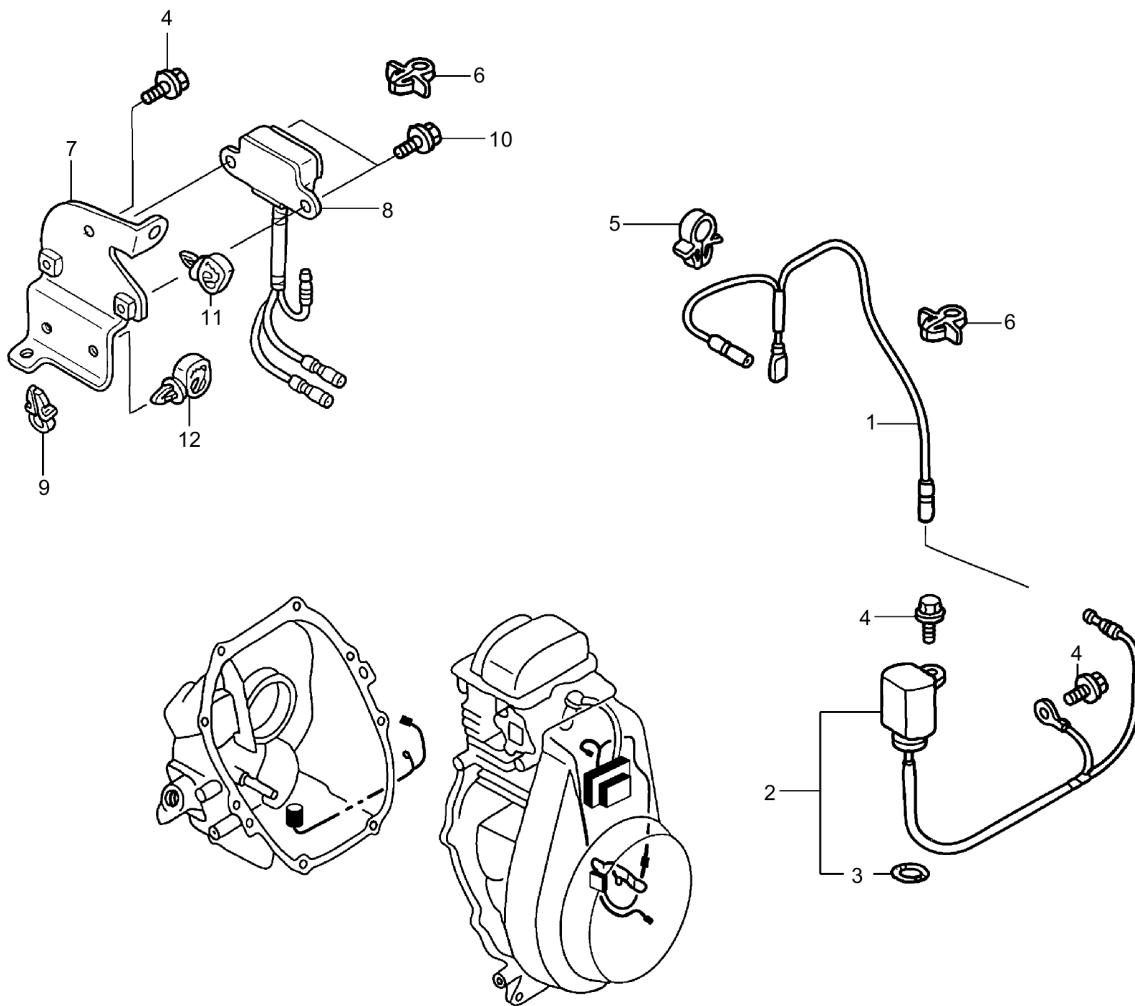

11.36

Refer to Parts Online for the most up to date information. The printed information might be outdated.

Tue Feb 14 13:28:43 UTC 2023

Rammer DR6X

Item	Part No.	Qty	Name	SN INFO
1	DL05748532	1	Connecting cable	
2	DL05748533	1	Switch	
3	DL05748535	1	O-ring	
4	DL05747995	4	Screw	
5	DL05748124	1	Hose clip	
6	DL05748534	2	Cable clamp	
7	DL05748536	1	Pillow block	
8	DL05748595	1	Oil alarm unit	
9	DL05748431	1	Holder	
10	DL05748538	2	Screw	
11	DL05748596	1	Clamp	
12	DL05748539	1	Cable clamp