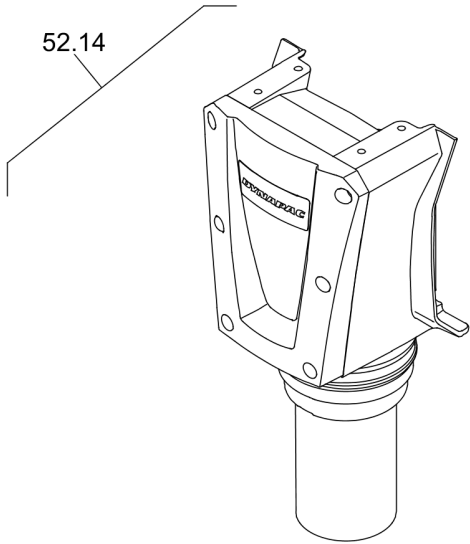

50 Frame DL54100012_00_050_DR6X-01 Frame with Attachment Parts

Rammer DR6X

Item	Part No.	Qty	Name	SN INFO
52.14	DL92410137_00		Housing	
52.16	DL92410050_00		Steering Handle	
53.08	DL92410049_02		Engine protector	

Refer to Parts Online for the most up to date information. The printed information might be outdated.

Tue Feb 14 13:28:51 UTC 2023