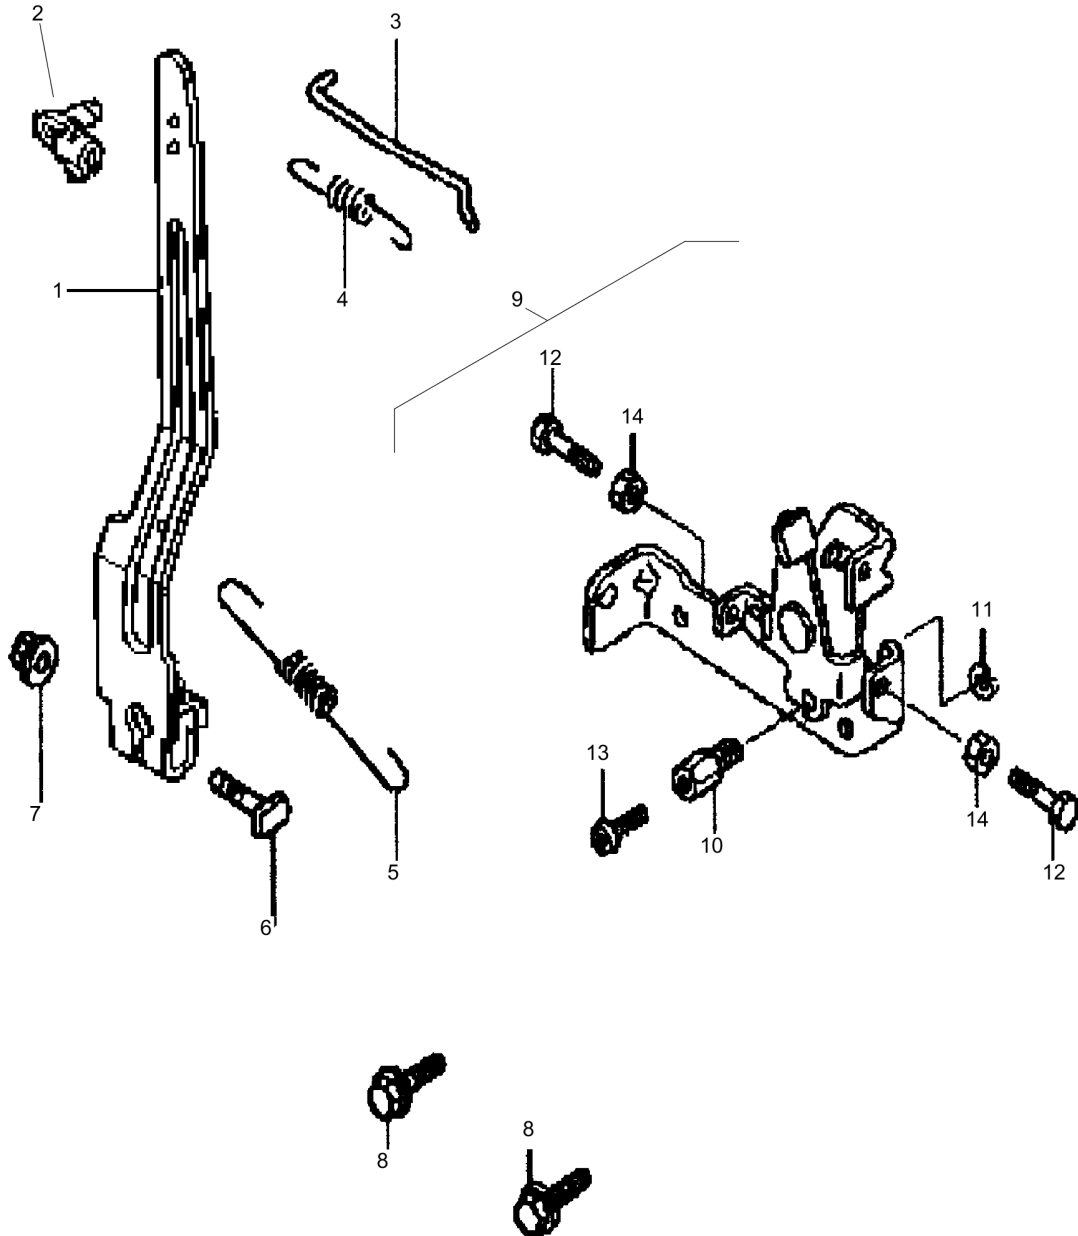

11.25

Rammer DR6X

Item	Part No.	Qty	Name	SN INFO
1	DL05748528	1	Arm governor	
2	DL05747847	1	Lever joint	
3	DL05748207	1	Governor rod	
4	DL05749135	1	Return spring	
5	DL05749136	1	Return spring	
6	DL05747423	1	Screw	
7	DL05747312	1	Collar nut	
8	DL05747995	2	Screw	
9	DL05748529	1	Control assy.	
10	DL05747332	1	Wire holder	
11	DL05747333	1	Spring ring	
12	DL05747810	2	Screw	
13	DL05747334	1	Screw	
14	DL05747812	2	Nut