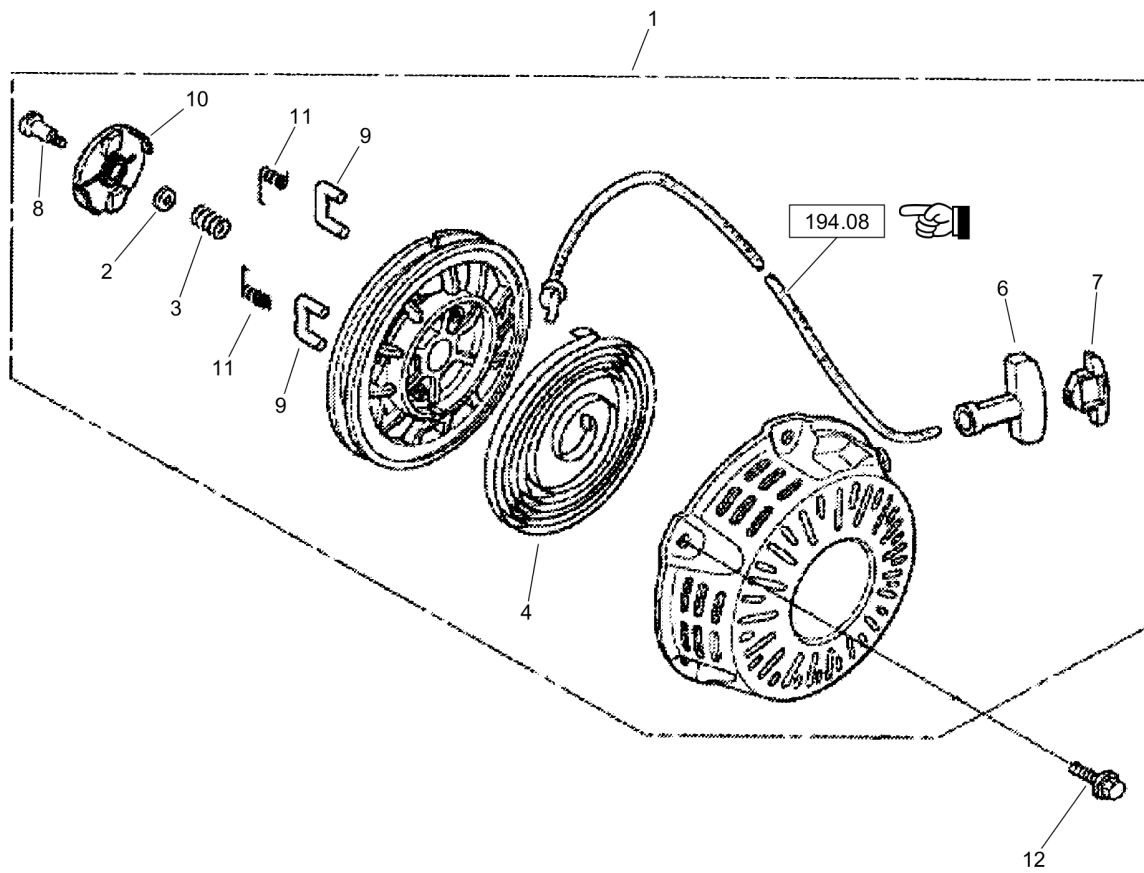

11.31

Refer to Parts Online for the most up to date information. The printed information might be outdated.

Tue Feb 14 13:35:23 UTC 2023

Forward Plate DFP8

Item	Part No.	Qty	Name	SN INFO
1	DL05749000	1	Recoil starter	
2	DL05748327	1	Friction spring	
3	DL05748329	1	Spring	
4	DL05747293	1	Return spring	
6	DL05748895	1	Starter handle	
7	DL05748896	1	Handle	
8	DL05748579	1	Locking screw	
9	DL05749007	2	Ratchet	
10	DL05749008	1	Guide,ratchet	
11	DL05749009	2	Return spring	
12	DL05747318	3	Screw	
194.08	PNNA		Service kit