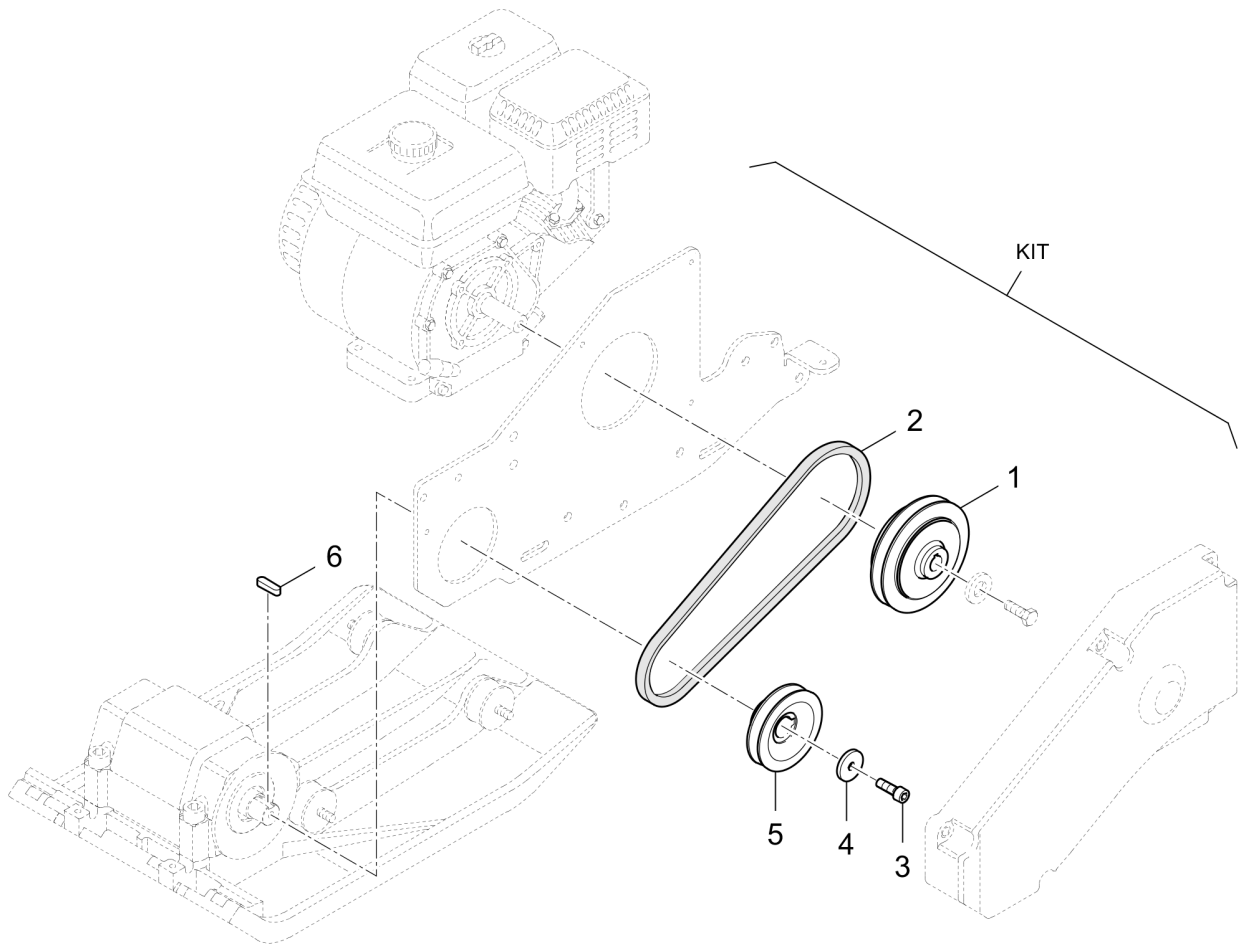

Forward Plate DFP8

Item	Part No.	Qty	Name	SN INFO
KIT	4812216979	1	Repair kit, transmission	
1	DL05050149	1	Centrifugal clutch	
2	DL92410582	1	V-belt	
3	DL07230811	1	Socket-head cap screw	
4	DL69040261	1	Washer	
5	DL22110121	1	V-belt pulley	
6	DL09181602	1	Fitting key