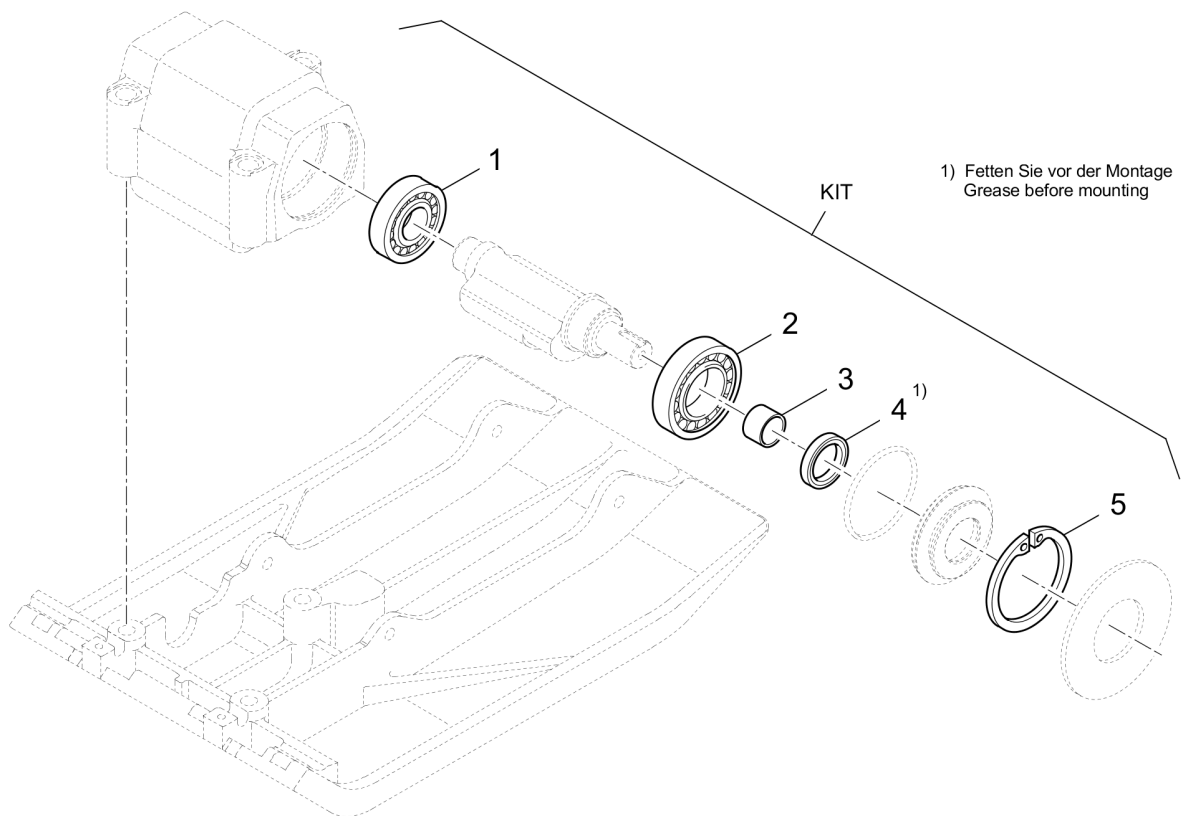

Forward Plate DFP8

Item	Part No.	Qty	Name	SN INFO
KIT	4812216995	1	Repair kit, exciter unit	
1	DL05224241	1	Cylinder roller bearing	
2	DL05222263	1	Cylinder roller bearing	
3	DL05050856	1	Inner ring	
4	DL09311932	1	Radial seal	
5	DL09224400	1	Circlip,internal