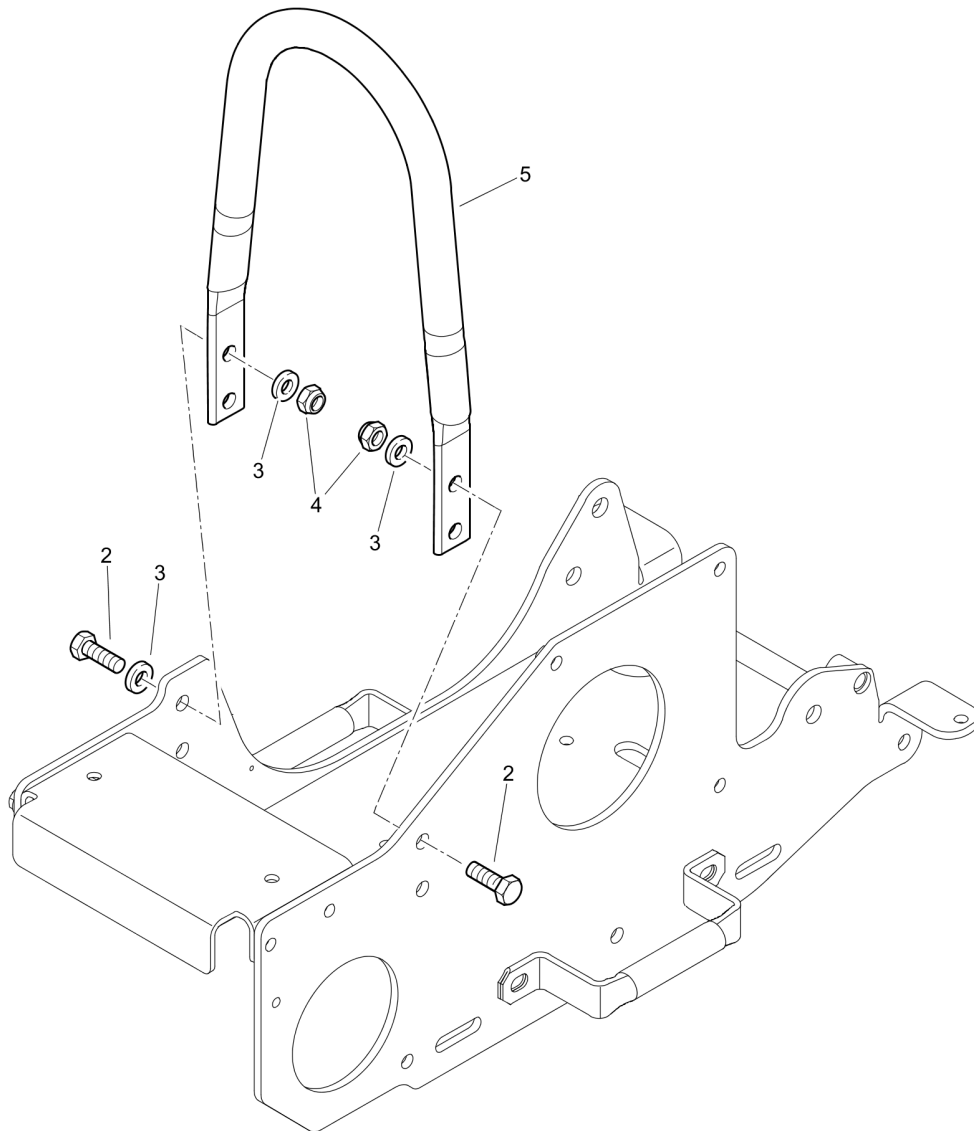

52.17

Forward Plate DFP8

Item	Part No.	Qty	Name	SN INFO
2	DL07141030	4	Hexagon bolt	
3	DL08511021	6	Washer	
4	DL08131016	4	Safety nut	
5	DL83410401	1	Bow