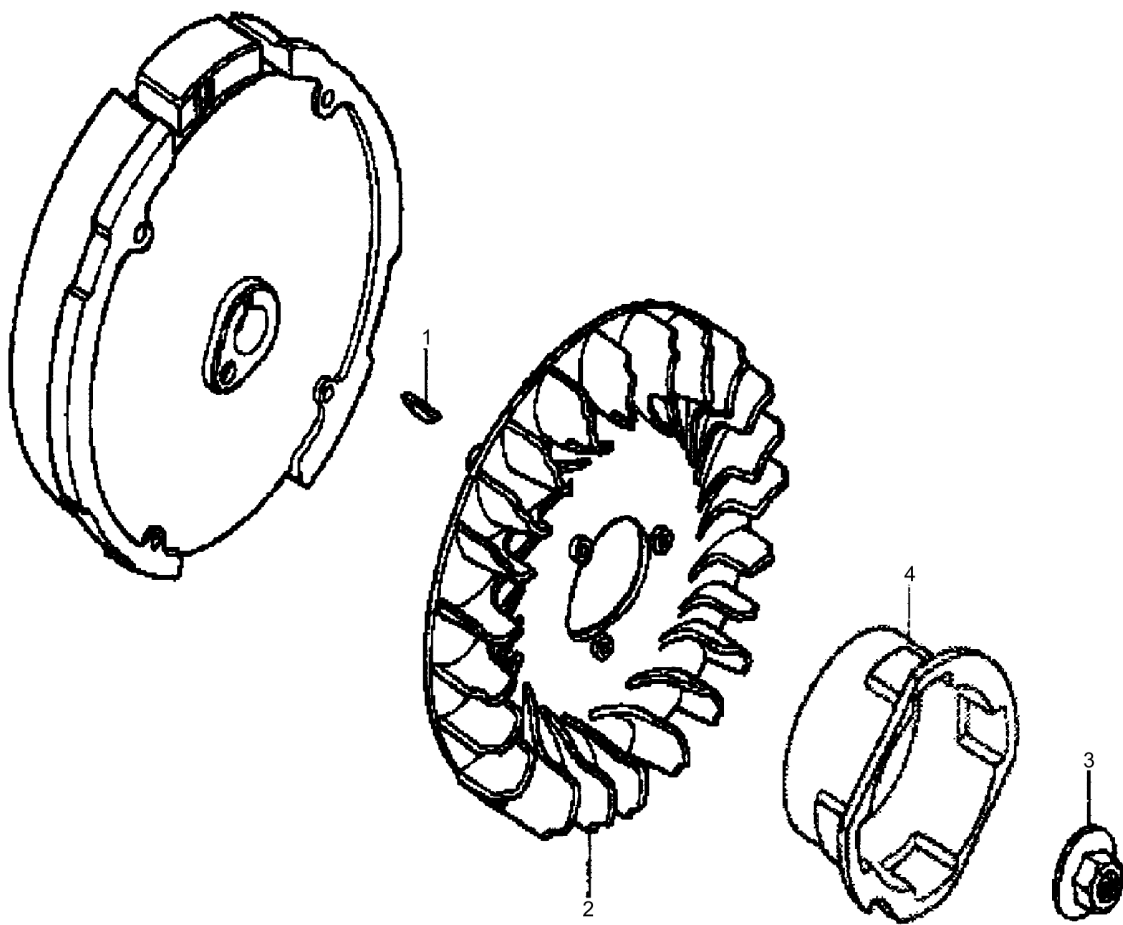

11.29

Refer to Parts Online for the most up to date information. The printed information might be outdated.

Tue Feb 14 13:35:22 UTC 2023

Forward Plate DFP8

Item	Part No.	Qty	Name	SN INFO
1	DL05747191	1	Woodruff key	
2	DL05747170	1	Fan	
3	DL05748622	1	Collar nut	
4	DL05749012	1	Starting pulley