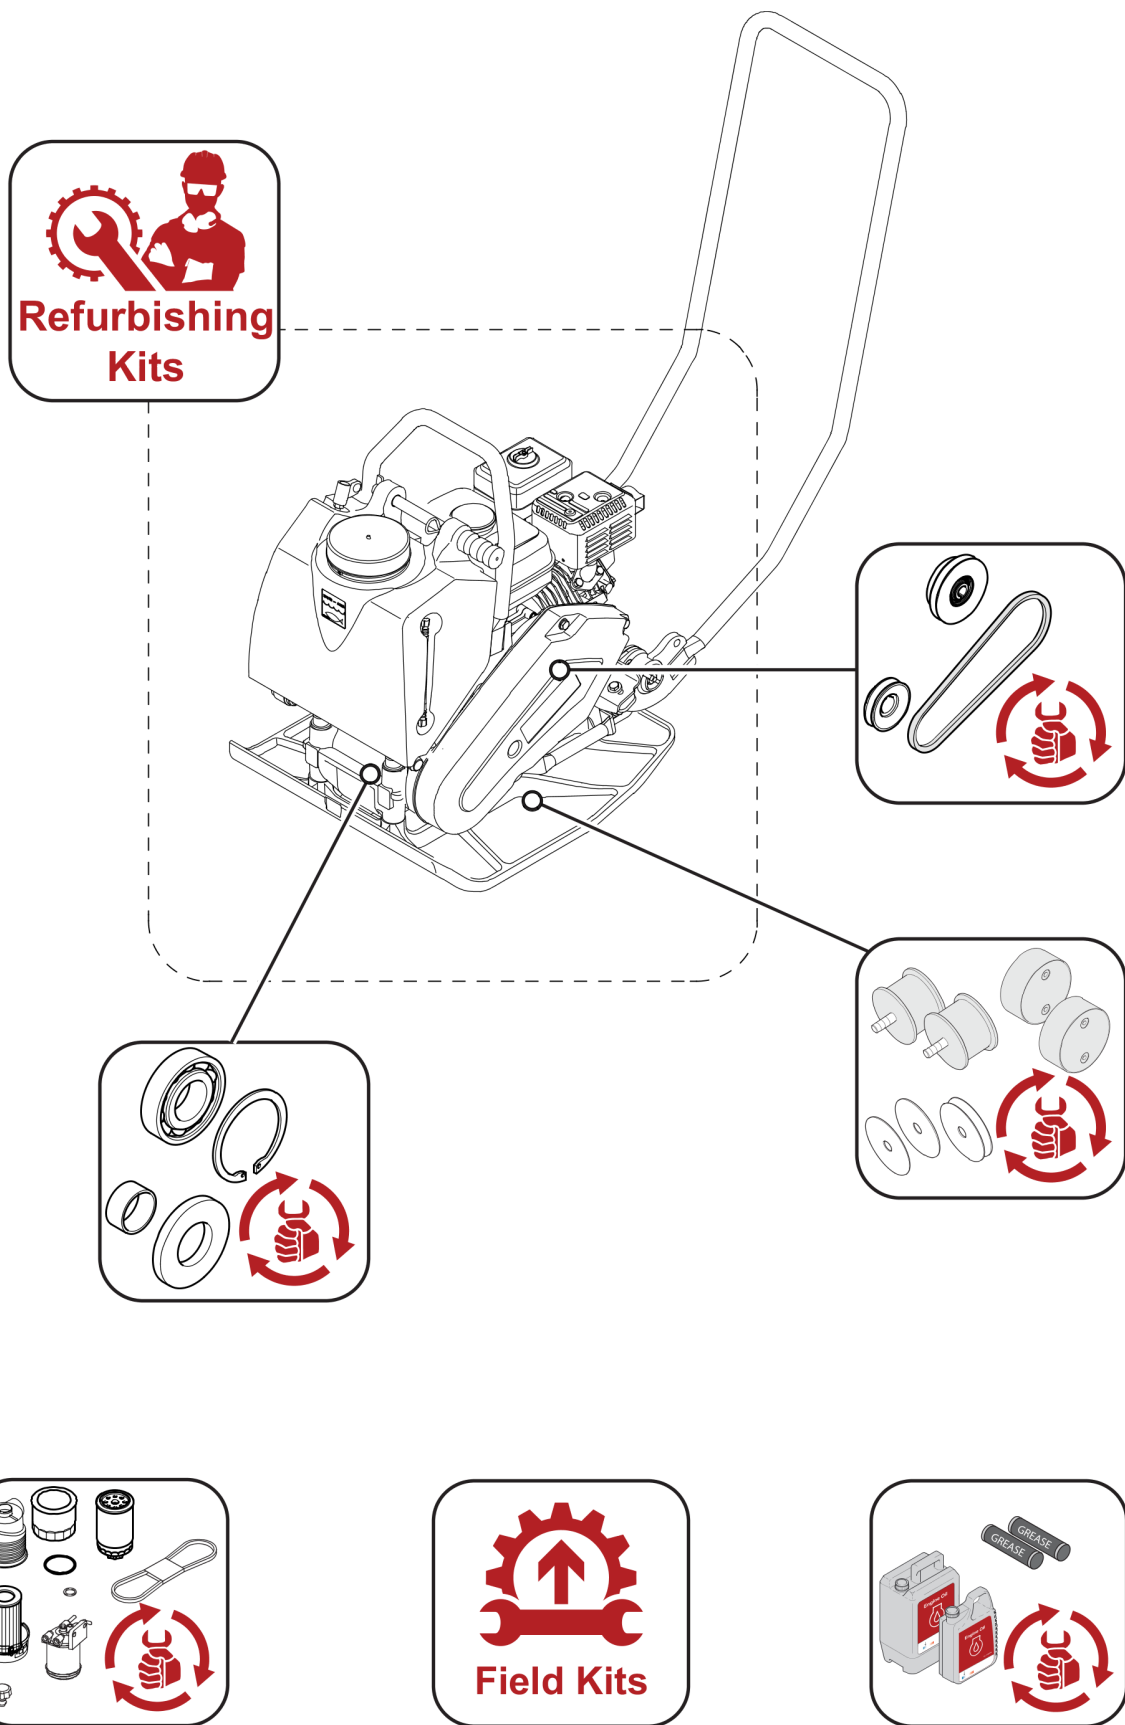

Service, repair and wear part kits Kits-DL92400039 Service, repair and wear part kits

Refer to Parts Online for the most up to date information. The printed information might be outdated.

Tue Feb 14 13:35:08 UTC 2023

Forward Plate DFP8

Item	Part No.	Qty	Name	SN INFO
1			Service, repair and wear part kits	
1.1	4812216974	1	Repair kit, shock-absorber	
1.2	4812216979	1	Repair kit, transmission	
1.3	4812216995	1	Repair kit, exciter unit	
1.4	DL92492539	1	Service kit	
2			Refurbishing kit	
2.1	4812071382	1	Refurbishing kit - covering	
2.2	4812071378	1	Refurbishing kit - decals	
2.3	-		Color Dynapac-Light	
3			Field kit	
3.1	DL92400124	1	X5-Synthetic plate	
3.2	DL92400125	1	W1-Water sprinkler system	
3.3	DL92400126	1	L19-Comfort handle	
3.4	DL92401011	1	T1- Transport wheels	
4	PNNA		Lubricants and operating substances