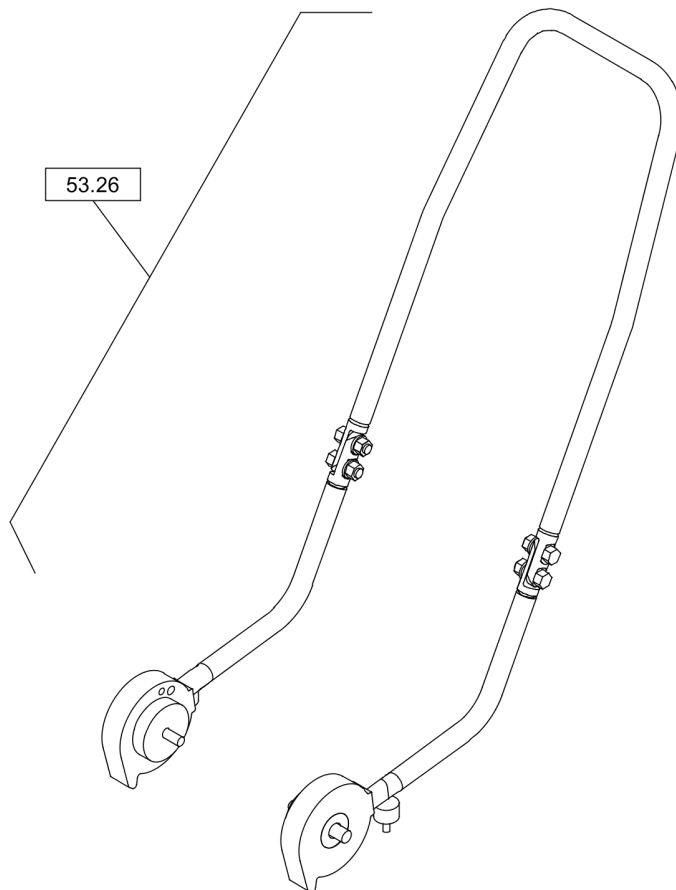

Forward Plate DFP8

Item	Part No.	Qty	Name	SN INFO
52.17	DL83408026_00		Protection Bow	
53.26	DL83408027_00		Steering Handle