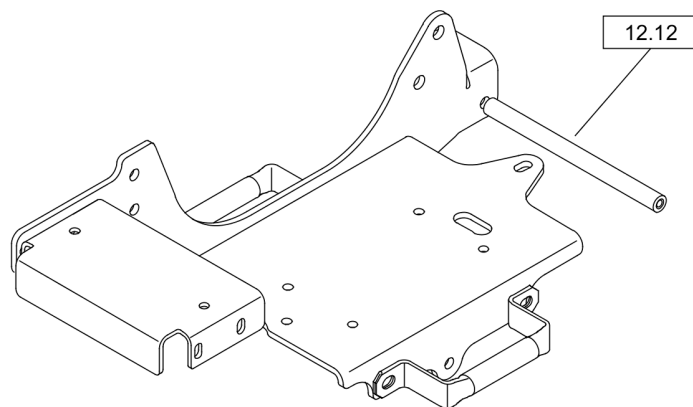

Forward Plate DFP8

10 Engine DL92400039_00_010_DFP8-39 Engine / Fitting Parts

Forward Plate DFP8

Item	Part No.	Qty	Name	SN INFO
11.00	DL05747054_806 1E		Engine Parts List	
11.01	DLMOT023135_0 0		Crankcase	
11.02	DLMOT023136_0 0		Front Cover	
11.08	DLMOT023137_0 0		Cylinder Head	
11.21	DLMOT023138_0 0		Fuel Tank	
11.22	DLMOT023139_0 0		Dry Air Filter	
11.25	DLMOT023140_0 0		Throttle Control	
11.26	DLMOT023141_0 0		Silencer	
11.29	DLMOT023142_0 0		Cooling Blower	
11.31	DLMOT023143_0 0		Recoil Starter	
11.44	DLMOT023144_0 0		Covering	
11.46	DLMOT023145_0 0		Contact Breaker/Ign.Coil	
11.53	DLMOT023146_0 0		Carburetor	
12.12	DL92410106_00		Engine Carrier	
12.13	DL92410610_00		Engine	
19.07	DLEA004916_00		Centrifugal Clutch