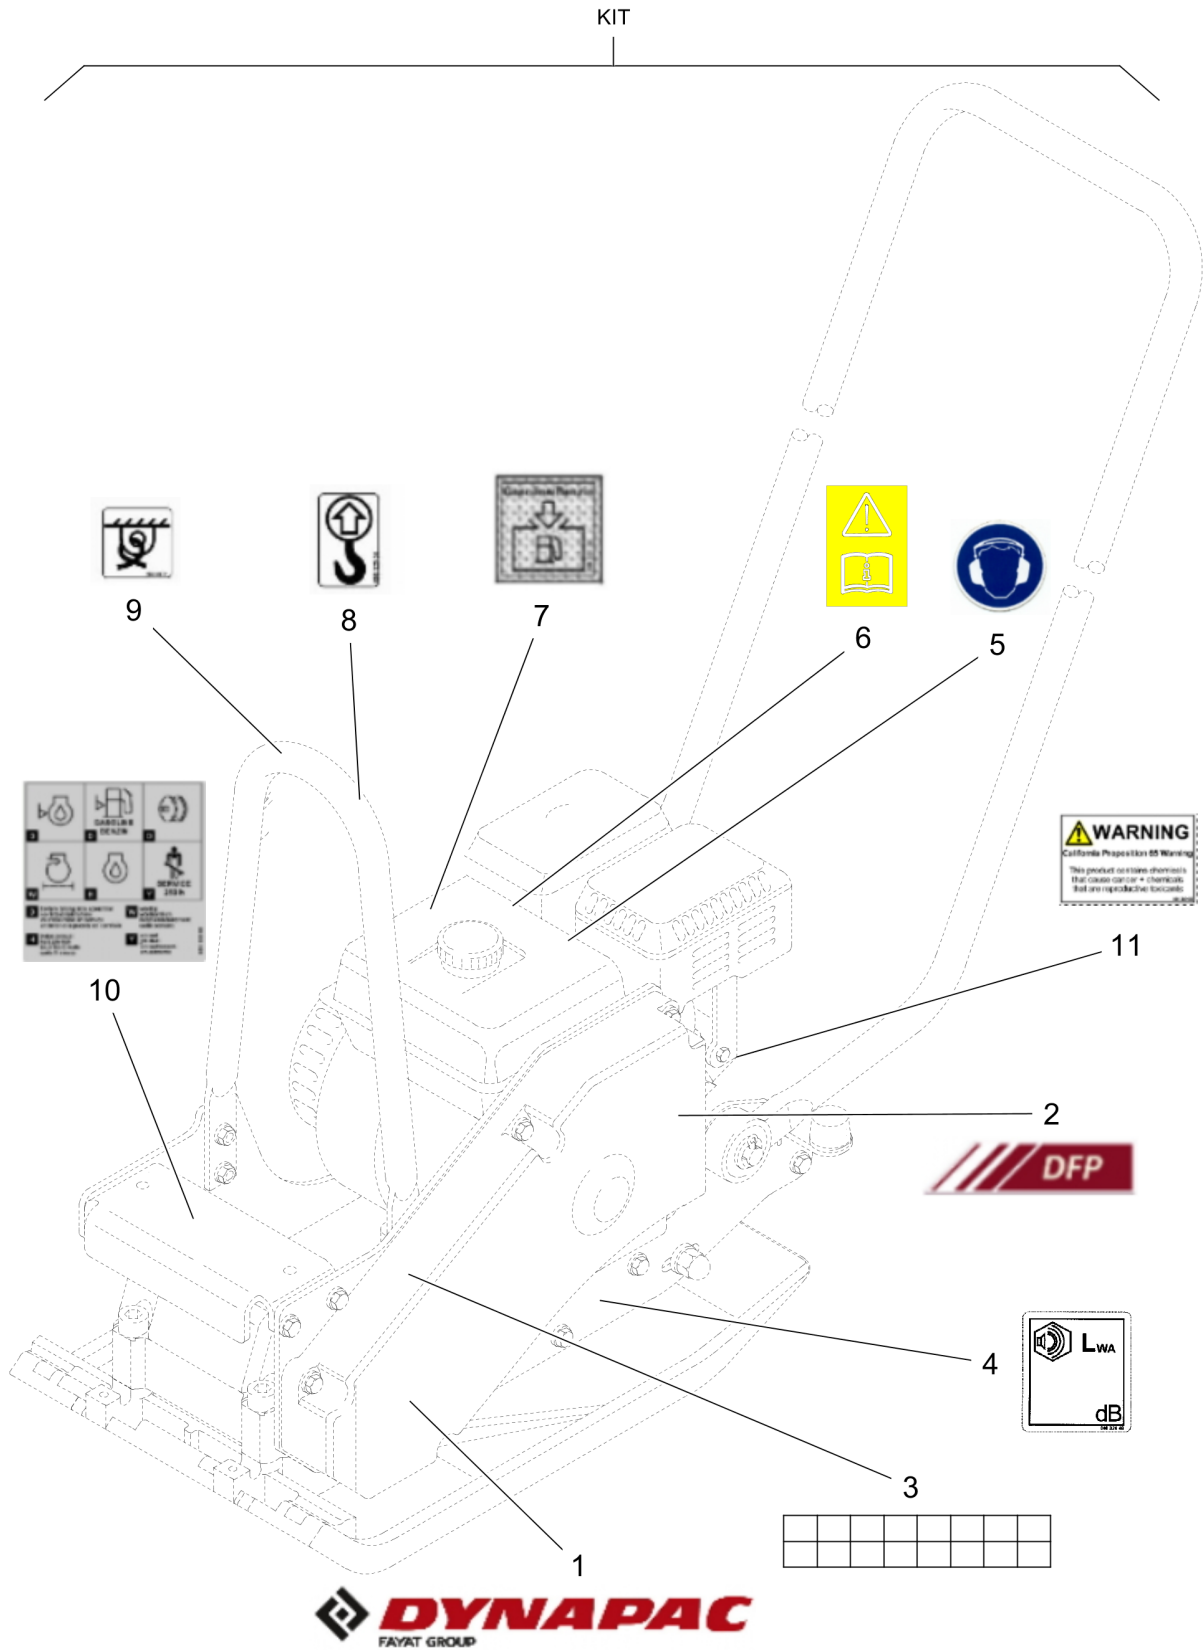

Forward Plate DFP8

Refurbishing kits 4812071378 Refurbishing kit - decals

Refer to Parts Online for the most up to date information. The printed information might be outdated.

Tue Feb 14 13:35:12 UTC 2023

Forward Plate DFP8

Item	Part No.	Qty	Name	SN INFO
KIT	4812071378	1	Refurbishing kit - decals	
1	DL92410221	1	Decal	
2	DL92410413	1	Type designation	
3	DL00833801	1	Decal,operation	
4	DL00832651	1	Decal,indication	
5	DL00832046	1	Decal,indication	
6	DL00833653	1	Decal,indication	
7	DL00833833	1	Decal,indication	
8	DL05050358	1	Decal,indication	
9	DL05050359	1	Decal,indication	
10	DL00833953	1	Decal,maintenance instr.	
11	DL00833968	1	Warning sign