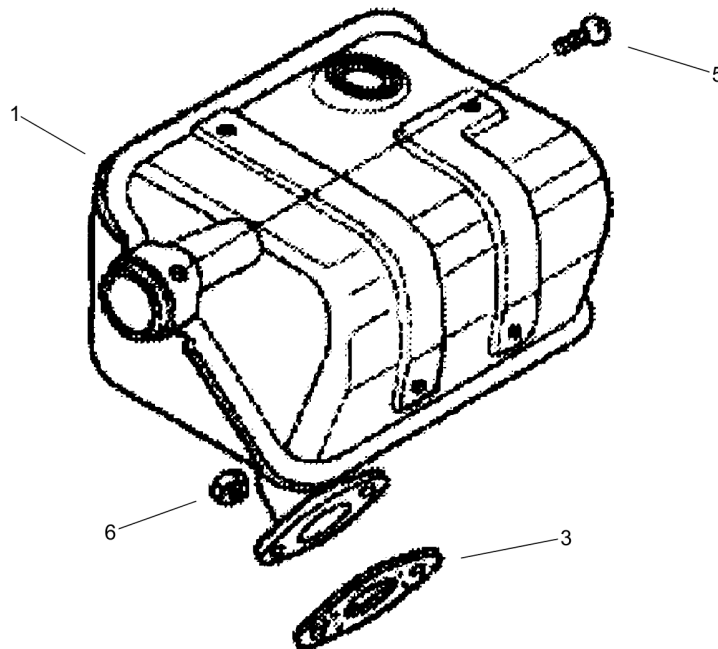

11.26

Forward Plate DFP8

Item	Part No.	Qty	Name	SN INFO
1	DL05742127	1	Silencer	
2	DL05749156	1	Muffler guard	
3	DL05748624	1	Exhaust gasket	
4	DL05747316	4	Self tapping screw	
5	DL05747317	1	Self tapping screw	
6	DL05747190	2	Hexagon nut