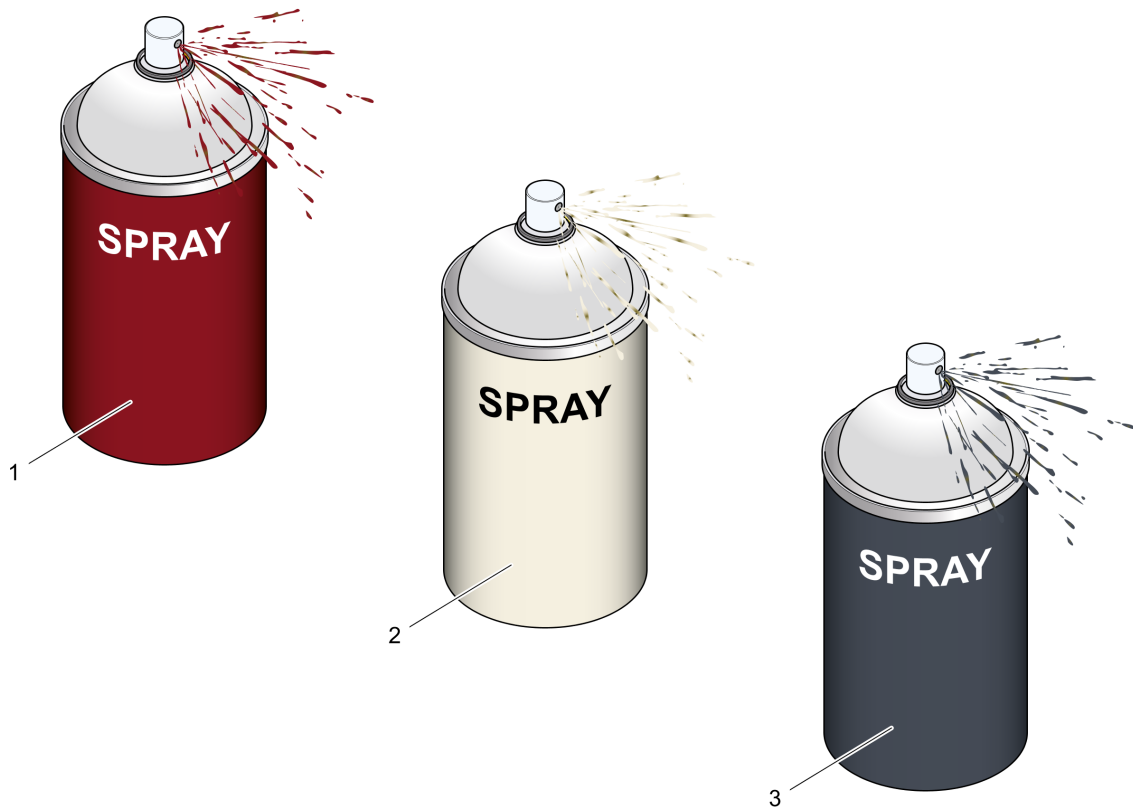

Forward Plate DFP8

Item	Part No.	Qty	Name	SN INFO
1	4812215512	1	Dynapac color, red	
2	4812215516	1	Dynapac color, white	
3	4812071005	1	Dynapac color, grey	

Refer to Parts Online for the most up to date information. The printed information might be outdated.

Tue Feb 14 13:35:13 UTC 2023