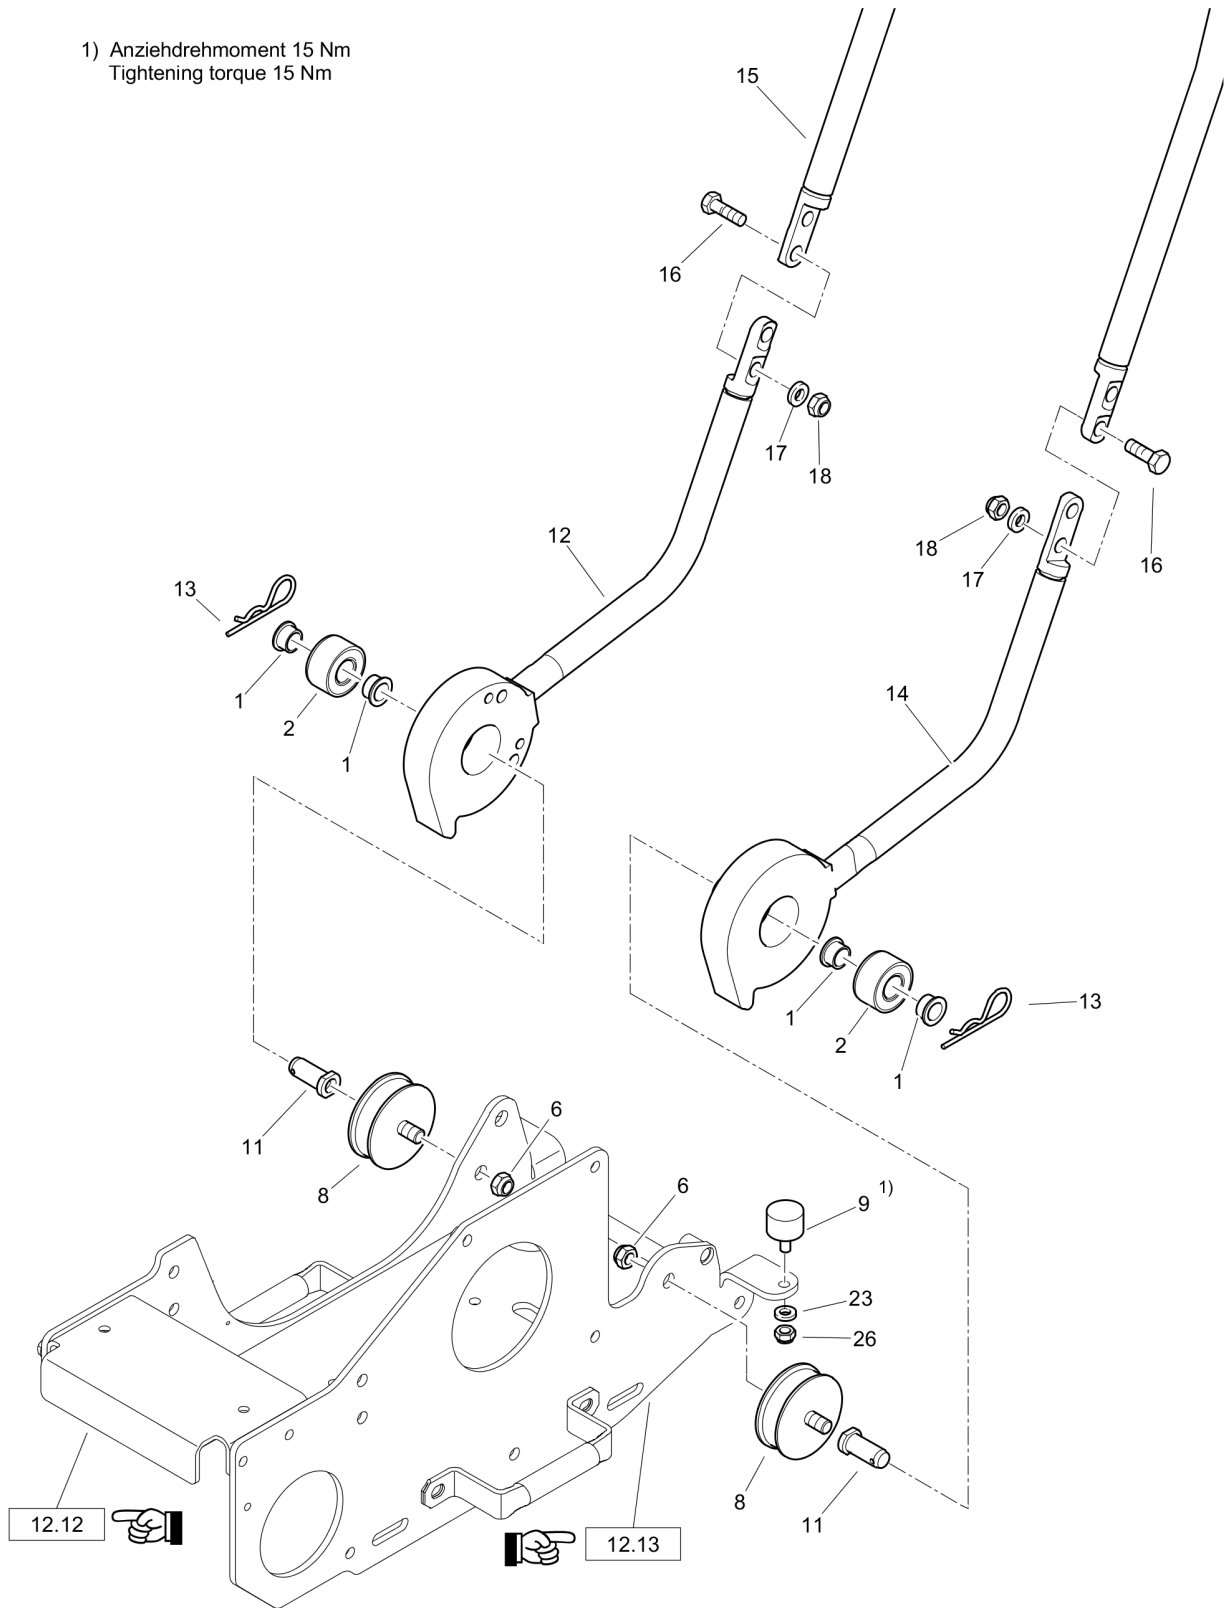

Forward Plate DFP8

Frame with Attachment Parts DL83408027_00 Steering Handle

1) Anziehdrehmoment 15 Nm
Tightening torque 15 Nm

53.26

Refer to Parts Online for the most up to date information. The printed information might be outdated.

Tue Feb 14 13:35:28 UTC 2023

Forward Plate DFP8

Item	Part No.	Qty	Name	SN INFO
1	DL22040112	4	Bushing	
2	DL06151711	2	Rubber bush	
6	DL08131218	2	Safety nut	
8	DL06116915	2	Rubber buffer	
9	DL06142910	2	Stop buffer	
11	DL22230113	2	Journal	
12	DL83410403	1	Steering rod	
13	DL05994004	2	Spring cotter	
14	DL83410404	1	Steering rod	
15	DL83410408	1	Steering rod	
16	DL07141238	4	Hexagon bolt	
17	DL08511324	4	Washer	
18	DL08131218	4	Safety nut	
23	DL08510817	2	Washer	
26	DL08130813	2	Safety nut	
12.12			Engine Carrier	
12.13			Engine	

Refer to Parts Online for the most up to date information. The printed information might be outdated.

Tue Feb 14 13:35:28 UTC 2023