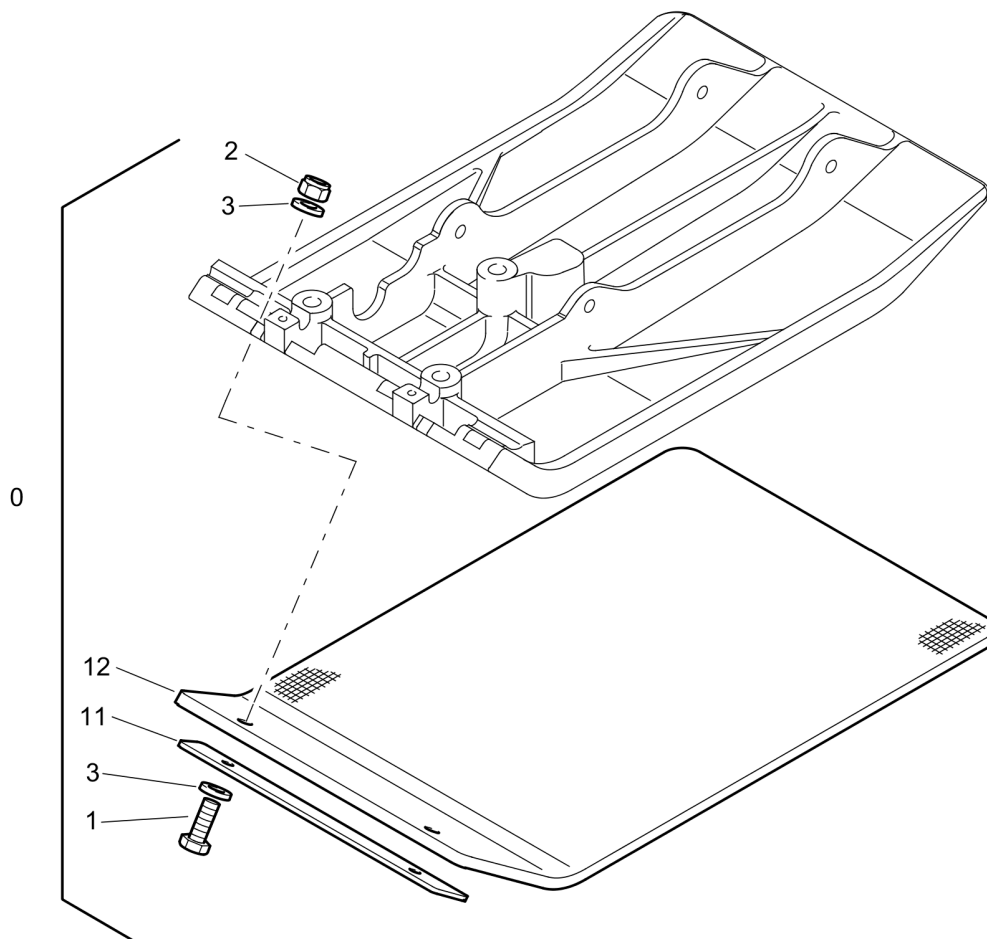

165.01

Refer to Parts Online for the most up to date information. The printed information might be outdated.

Tue Feb 14 13:35:36 UTC 2023

Forward Plate DFP8

Item	Part No.	Qty	Name	SN INFO
0	DL83400154	1	X5-Synthetic plate	
1	DL07141039	2	Hexagon bolt	
2	DL08131016	2	Safety nut	
3	DL08511021	4	Washer	
11	DL22103016	1	Supporting plate	
12	DL83410402	1	Plate