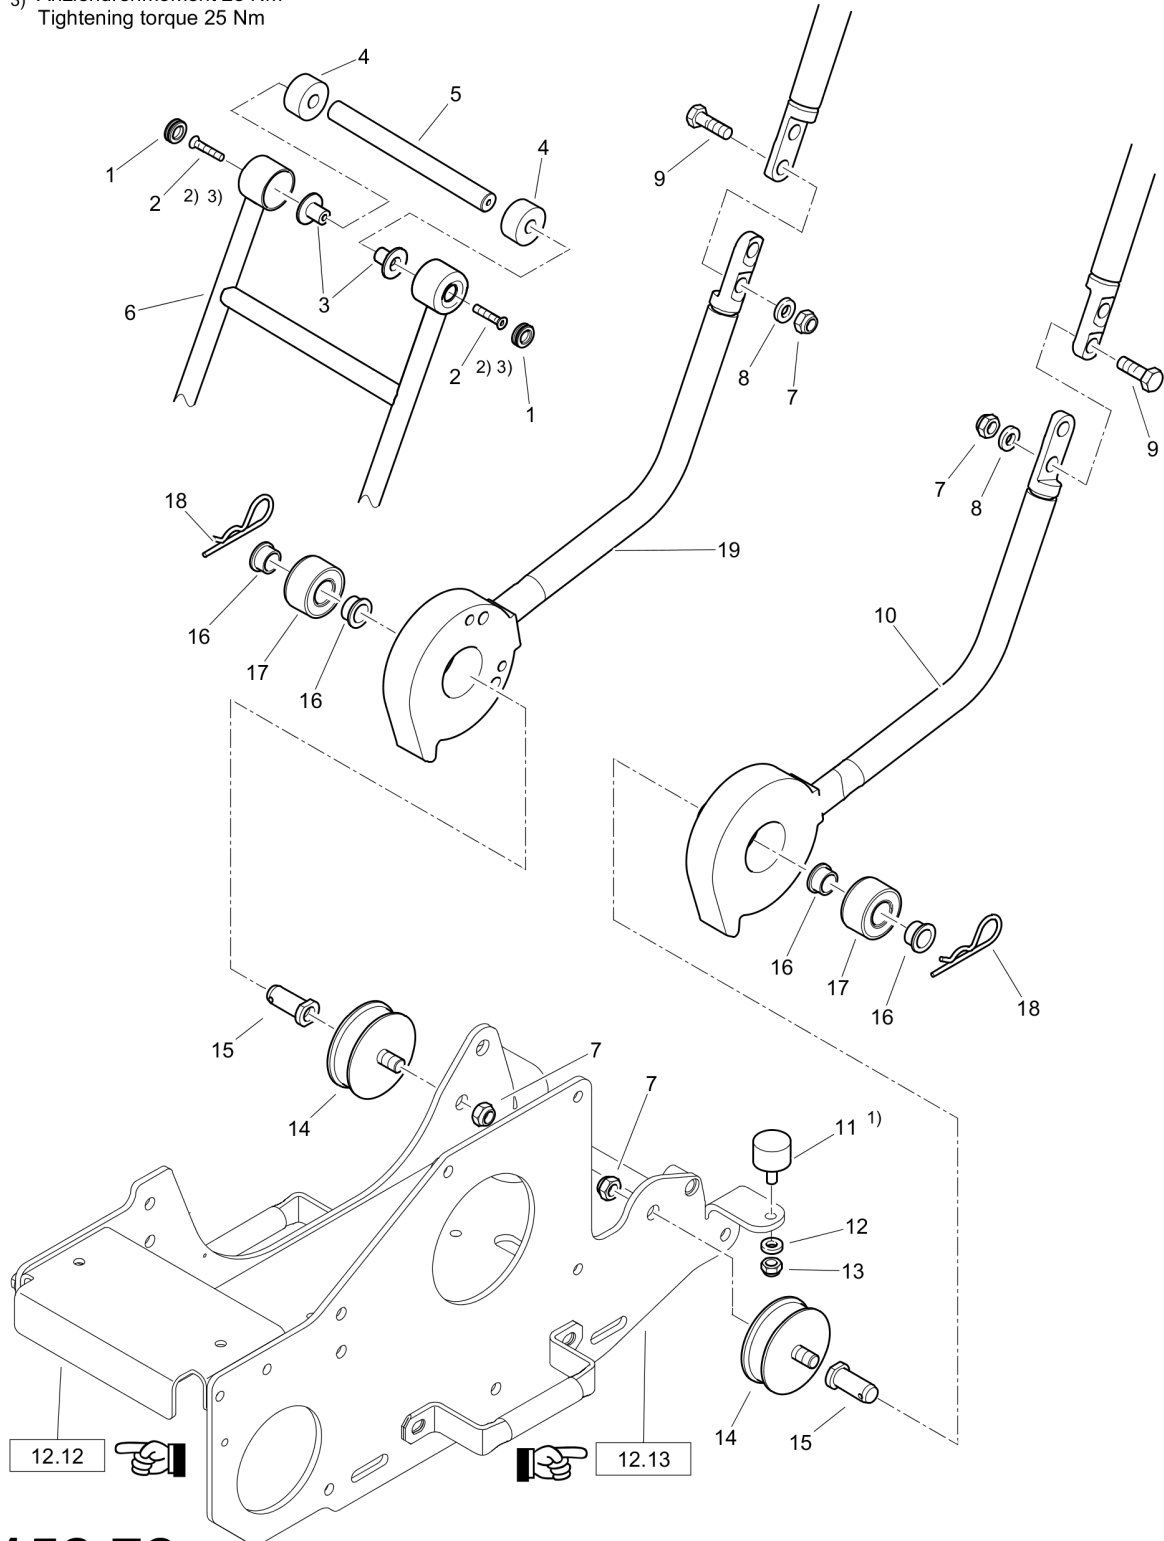

Special Equipment DL83400219_00 L19-Comfort handle

1) Anziehdrehmoment 15 Nm
  Tightening torque 15 Nm
2) Mit Schraubensicherung, mittelfest (DL00978006) eingesetzt
  Inserted with threadlocker, medium strength (DL00978006)
3) Anziehdrehmoment 25 Nm
  Tightening torque 25 Nm

152.72

Refer to Parts Online for the most up to date information. The printed information might be outdated.

Tue Feb 14 13:35:35 UTC 2023