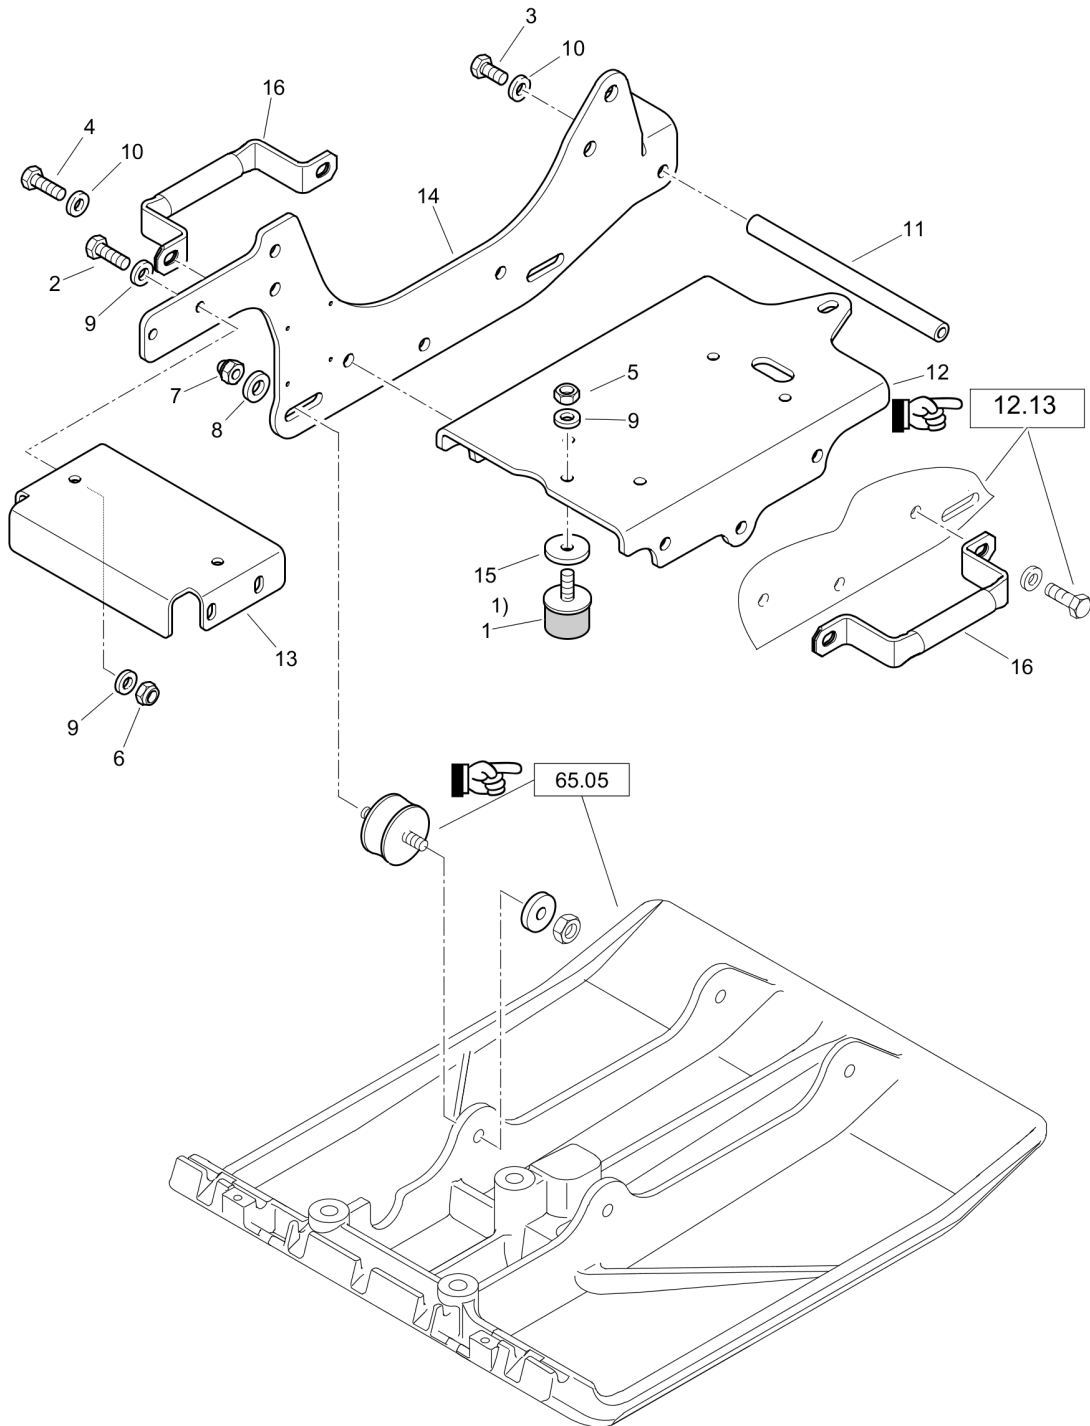

1) Anziehdrehmoment 15 Nm
Tightening torque 15 Nm

12.12

Forward Plate DFP8

Item	Part No.	Qty	Name	SN INFO
1	DL06143712	1	Stop buffer	
2	DL07140834	2	Hexagon bolt	
3	DL07141017	1	Hexagon bolt	
4	DL07141030	3	Hexagon bolt	
5	DL08110812	1	Hexagon nut	
6	DL08130813	2	Safety nut	
7	DL08241035	2	Domed cap nut	
8	DL08501028	2	Washer	
9	DL08510817	5	Washer	
10	DL08511021	4	Washer	
11	DL22120103	1	Handle	
12	DL83411274	1	Engine carrier	
13	DL22120110	1	Pillow block	
14	DL83411273	1	Flange	
15	DL69040261	1	Washer	
16	DL22130136	2	Handle	
12.13			Engine	
65.05			Base Plate	

Refer to Parts Online for the most up to date information. The printed information might be outdated.

Tue Feb 14 13:35:25 UTC 2023