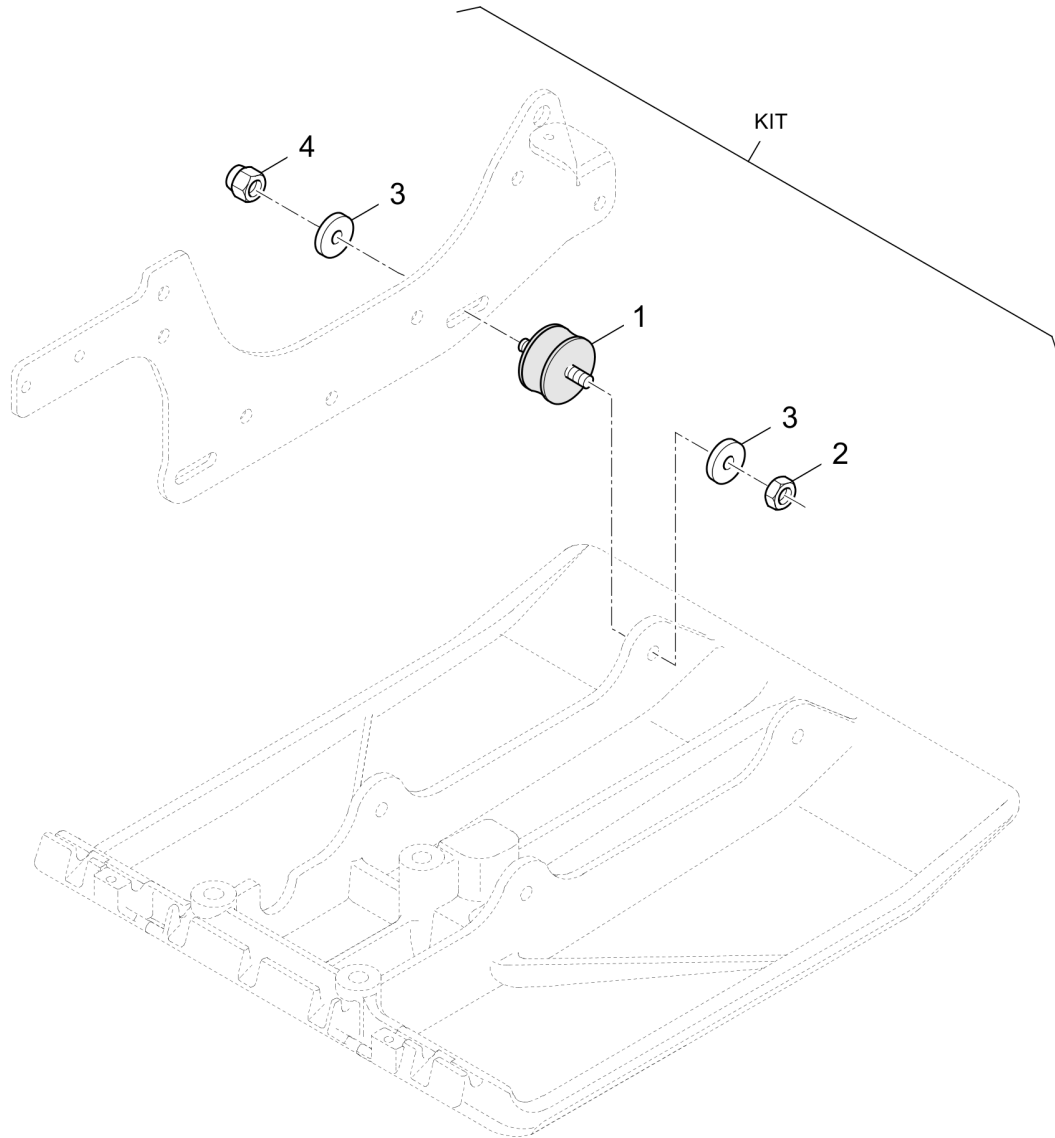

Forward Plate DFP8

Service, repair and wear part kits 4812216974 Repair kit, shock-absorber

Forward Plate DFP8

Item	Part No.	Qty	Name	SN INFO
KIT	4812216974	1	Repair kit, shock-absorber	
1	DL06115816	4	Rubber buffer	
2	DL08131015	4	Safety nut	
3	DL08501028	8	Washer	
4	DL08241035	4	Domed cap nut