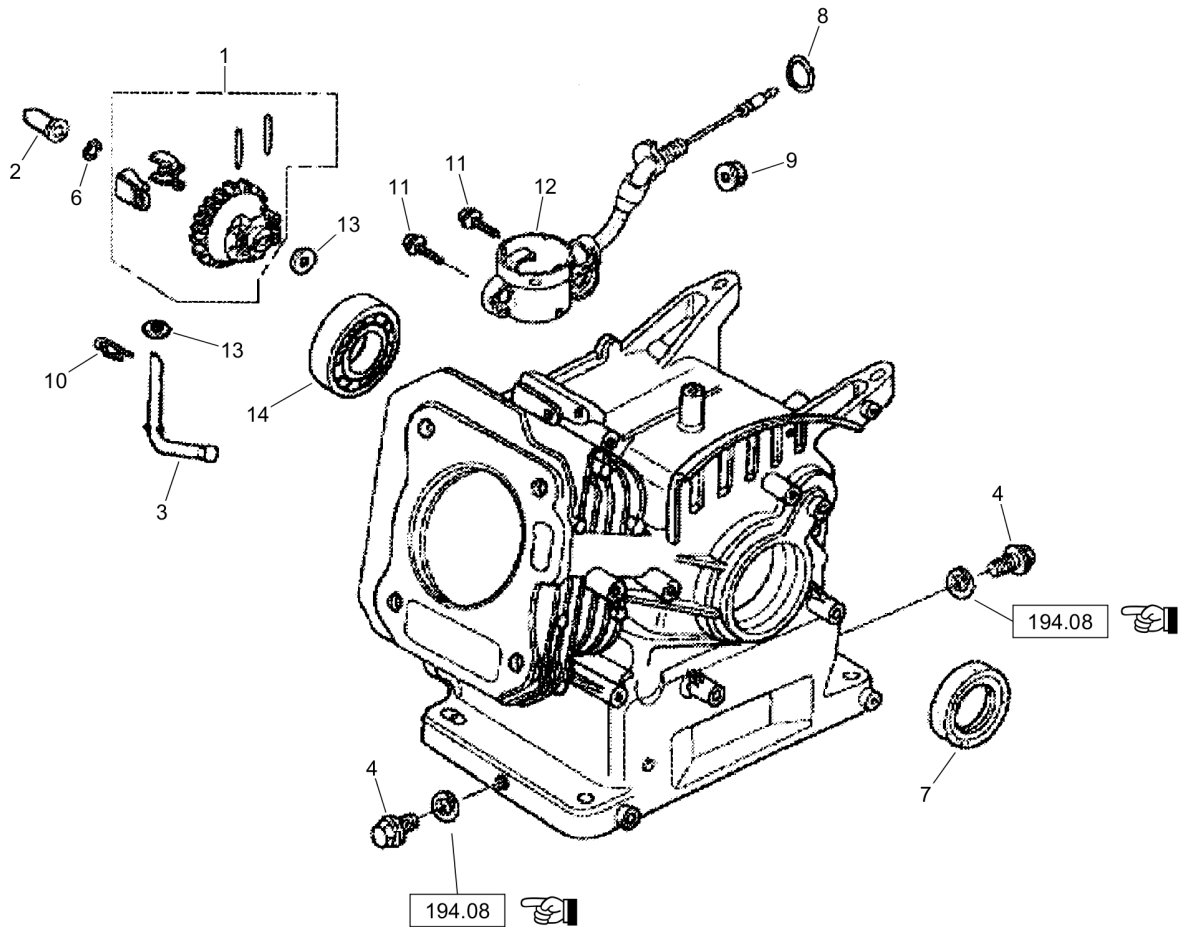

# Forward Plate DFP8

Item	Part No.	Qty	Name	SN INFO
1	DL05747054	1	Four-stroke engine	

Refer to Parts Online for the most up to date information. The printed information might be outdated.

Tue Feb 14 13:35:18 UTC 2023