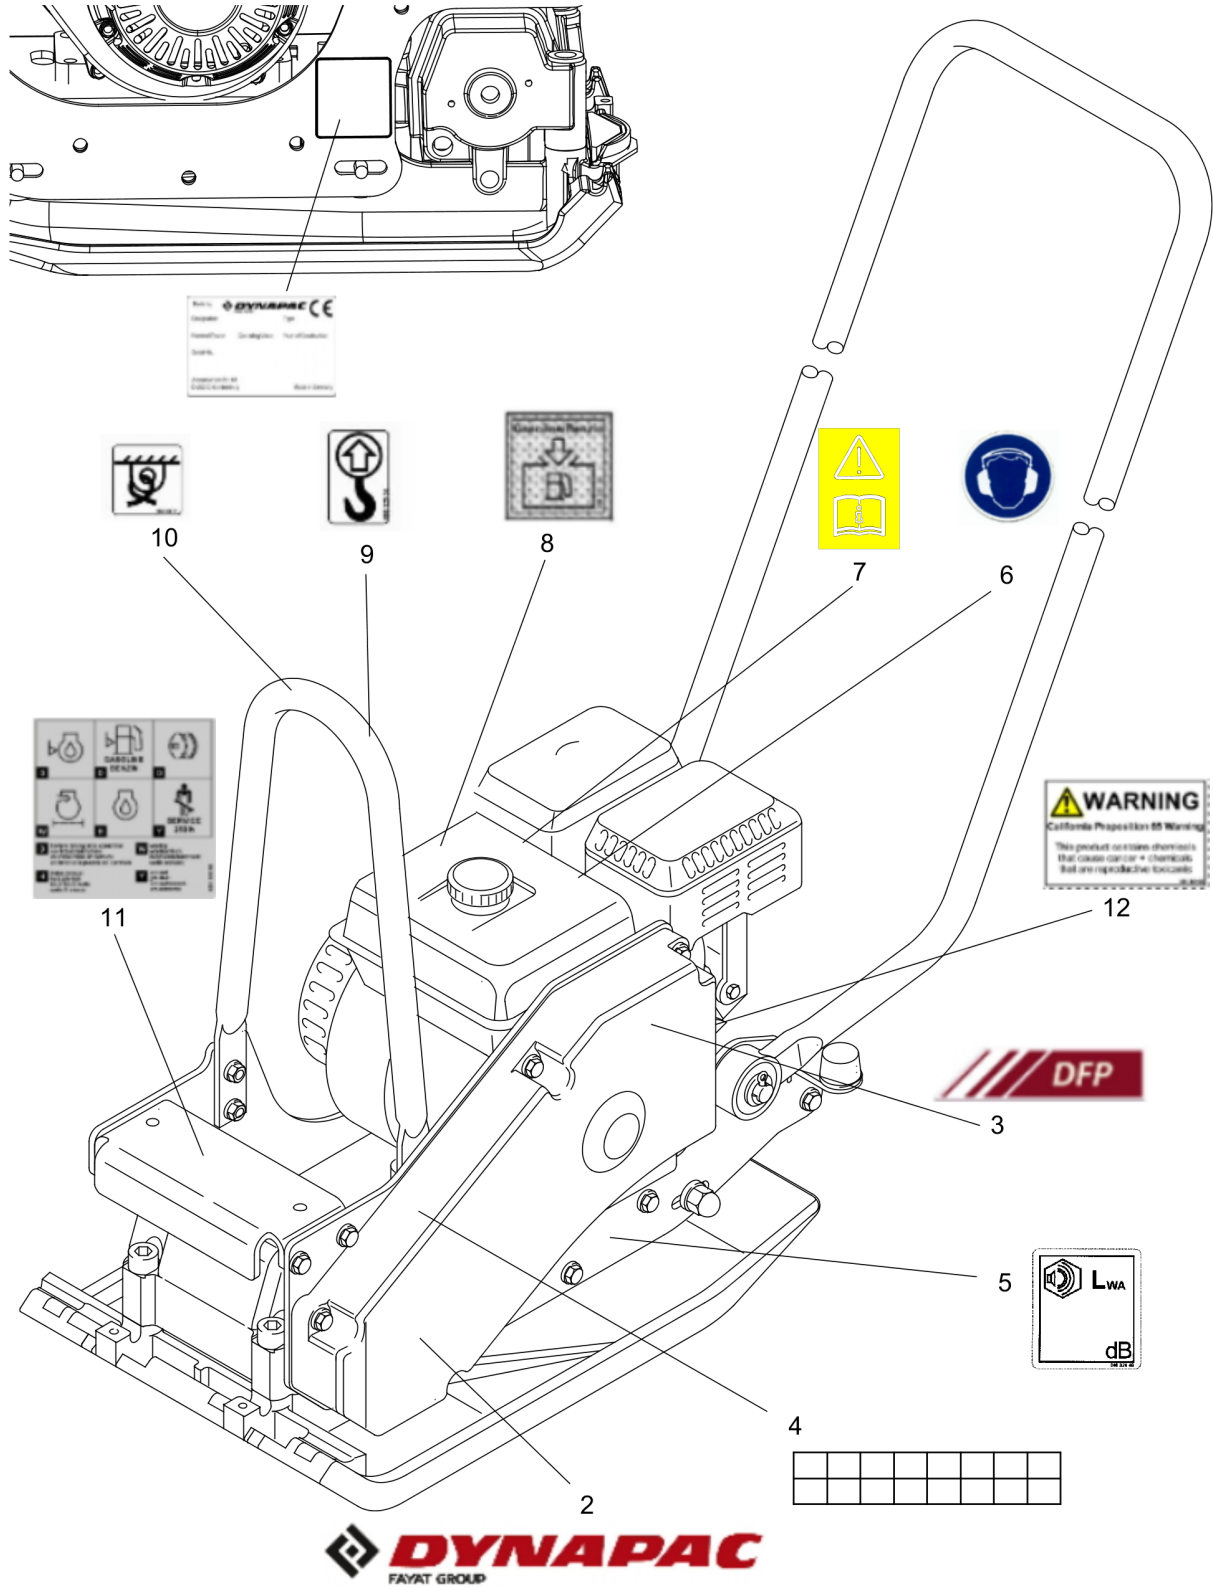

Forward Plate DFP8

Accessories DL92410465_00 Decals

101.03

Refer to Parts Online for the most up to date information. The printed information might be outdated.

Tue Feb 14 13:35:32 UTC 2023

Forward Plate DFP8

Item	Part No.	Qty	Name	SN INFO
2	DL92410221	1	Decal	
3	DL92410413	1	Type designation	
4	DL00833801	1	Decal,operation	
5	DL00832651	1	Decal,indication	
6	DL00832046	1	Decal,indication	
7	DL00833653	1	Decal,indication	
8	DL00833833	1	Decal,indication	
9	DL05050358	1	Decal,indication	
10	DL05050359	1	Decal,indication	
11	DL00833953	1	Decal,maintenance instr.	
12	DL00833968	1	Warning sign