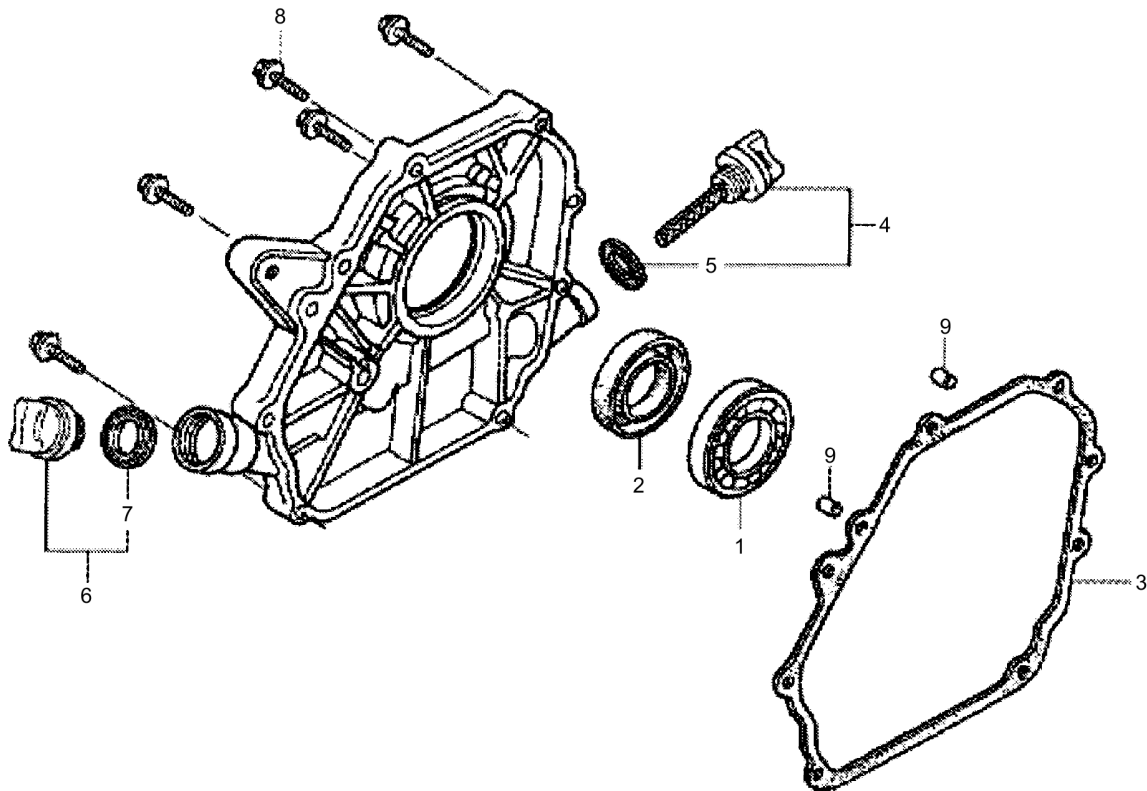

11.02

Forward Plate DFP8

Item	Part No.	Qty	Name	SN INFO
1	DL05747185	1	Ball bearing,grooved	
2	DL05747187	1	Radial seal	
3	DL05747383	1	Gasket,crankcase	
4	DL05748601	1	Filler cap	
5	DL05748603	1	Gasket, oil dip stick	
6	DL05748602	1	Filler cap	
7	DL05748603	1	Gasket, oil dip stick	
8	DL05747247	7	Screw	
9	DL05747389	2	Dowel pin