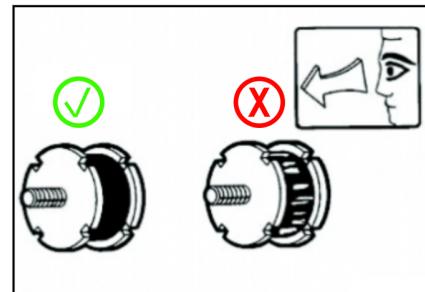

Forward Plate DFP8

Service, repair and wear part kits 4812216974 Repair kit, shock-absorber

Forward Plate DFP8

Item	Part No.	Qty	Name	SN INFO
KIT	4812216974	1	Repair kit, shock-absorber	
1	DL06115816	4	Rubber buffer	
2	DL08131015	4	Safety nut	
3	DL08501028	8	Washer	
4	DL08241035	4	Domed cap nut