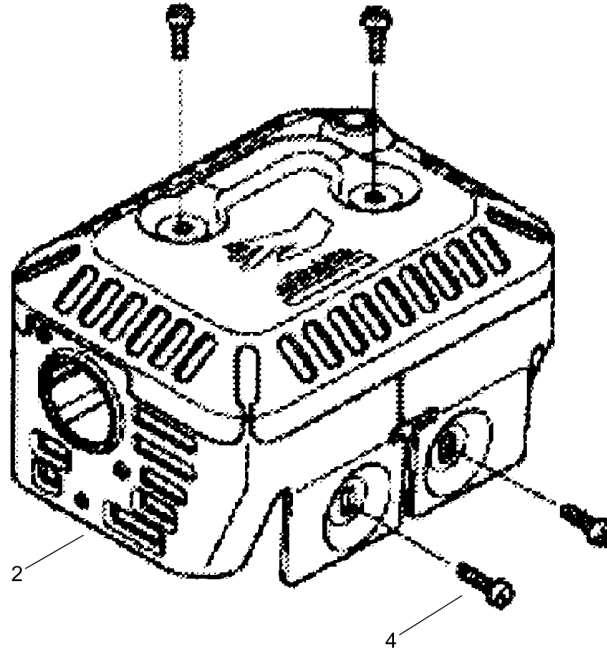

11.26

Forward Plate DFP8

Item	Part No.	Qty	Name	SN INFO
1	DL05742127	1	Silencer	
2	DL05749156	1	Muffler guard	
3	DL05748624	1	Exhaust gasket	
4	DL05747316	4	Self tapping screw	
5	DL05747317	1	Self tapping screw	
6	DL05747190	2	Hexagon nut