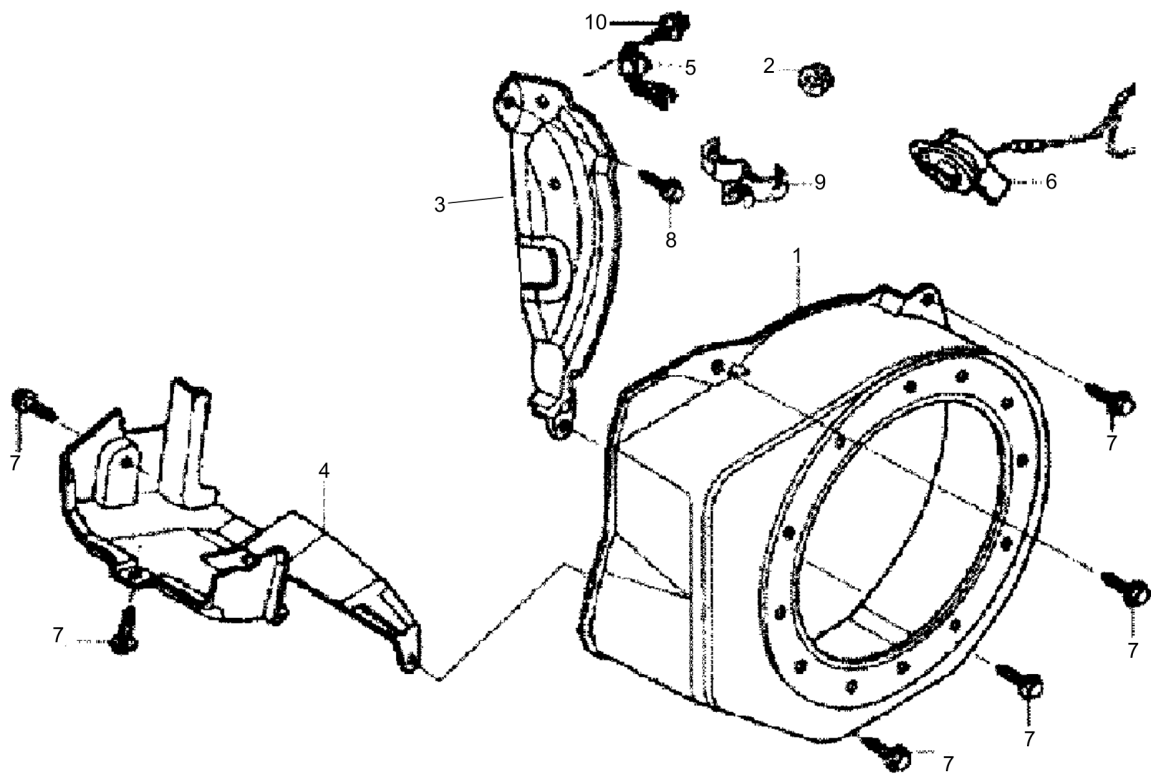

11.44

Forward Plate DFP8

Item	Part No.	Qty	Name	SN INFO
1	DL05748625	1	Engine cover	
2	DL05747408	1	Rubber grommet	
3	DL05748626	1	Side plate	
4	DL05747327	1	Cover	
5	DL05748627	1	Oil alarm unit	
6	DL05748628	1	Engine stop switch	
7	DL05747322	6	Hexagon bolt	
8	DL05747325	1	Screw	
9	DL05747648	1	Cable clip	
10	DL05747318	1	Screw