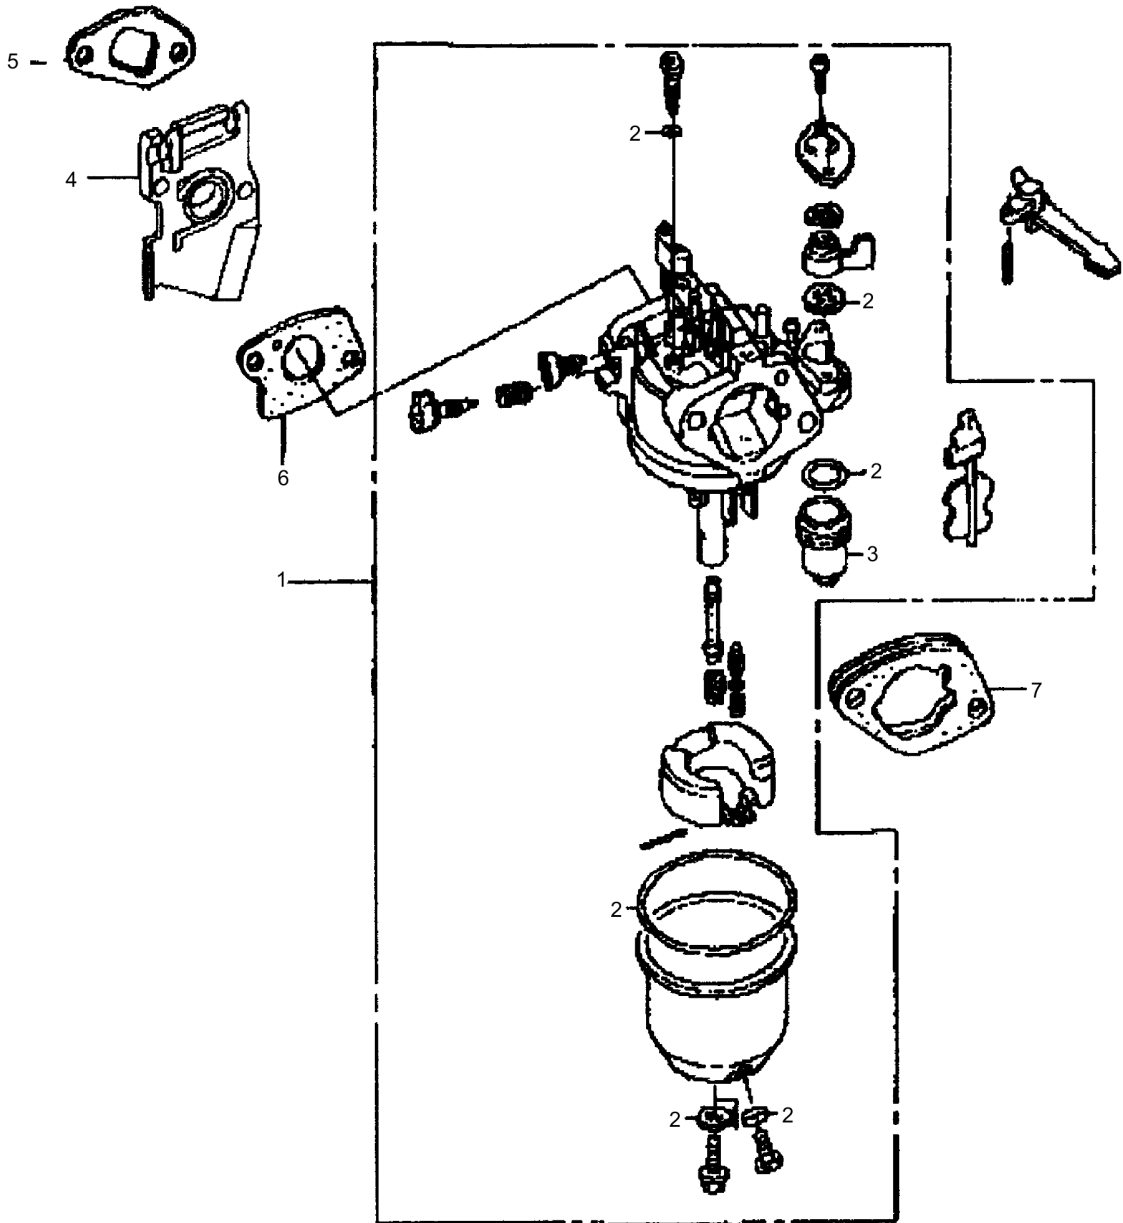

11.53

Refer to Parts Online for the most up to date information. The printed information might be outdated.

Tue Feb 14 13:35:24 UTC 2023

Forward Plate DFP8

Item	Part No.	Qty	Name	SN INFO
1	DL05749023	1	Carburetor	
2	DL05747249	1	Kit,seal	
3	DL05747313	1	Cup,fuel strainer	
4	DL05747210	1	Insulator	
5	DL05747439	1	Insulator gasket	
6	DL05747440	1	Gasket, carburetor	
7	DL05747149	1	Connecting piece