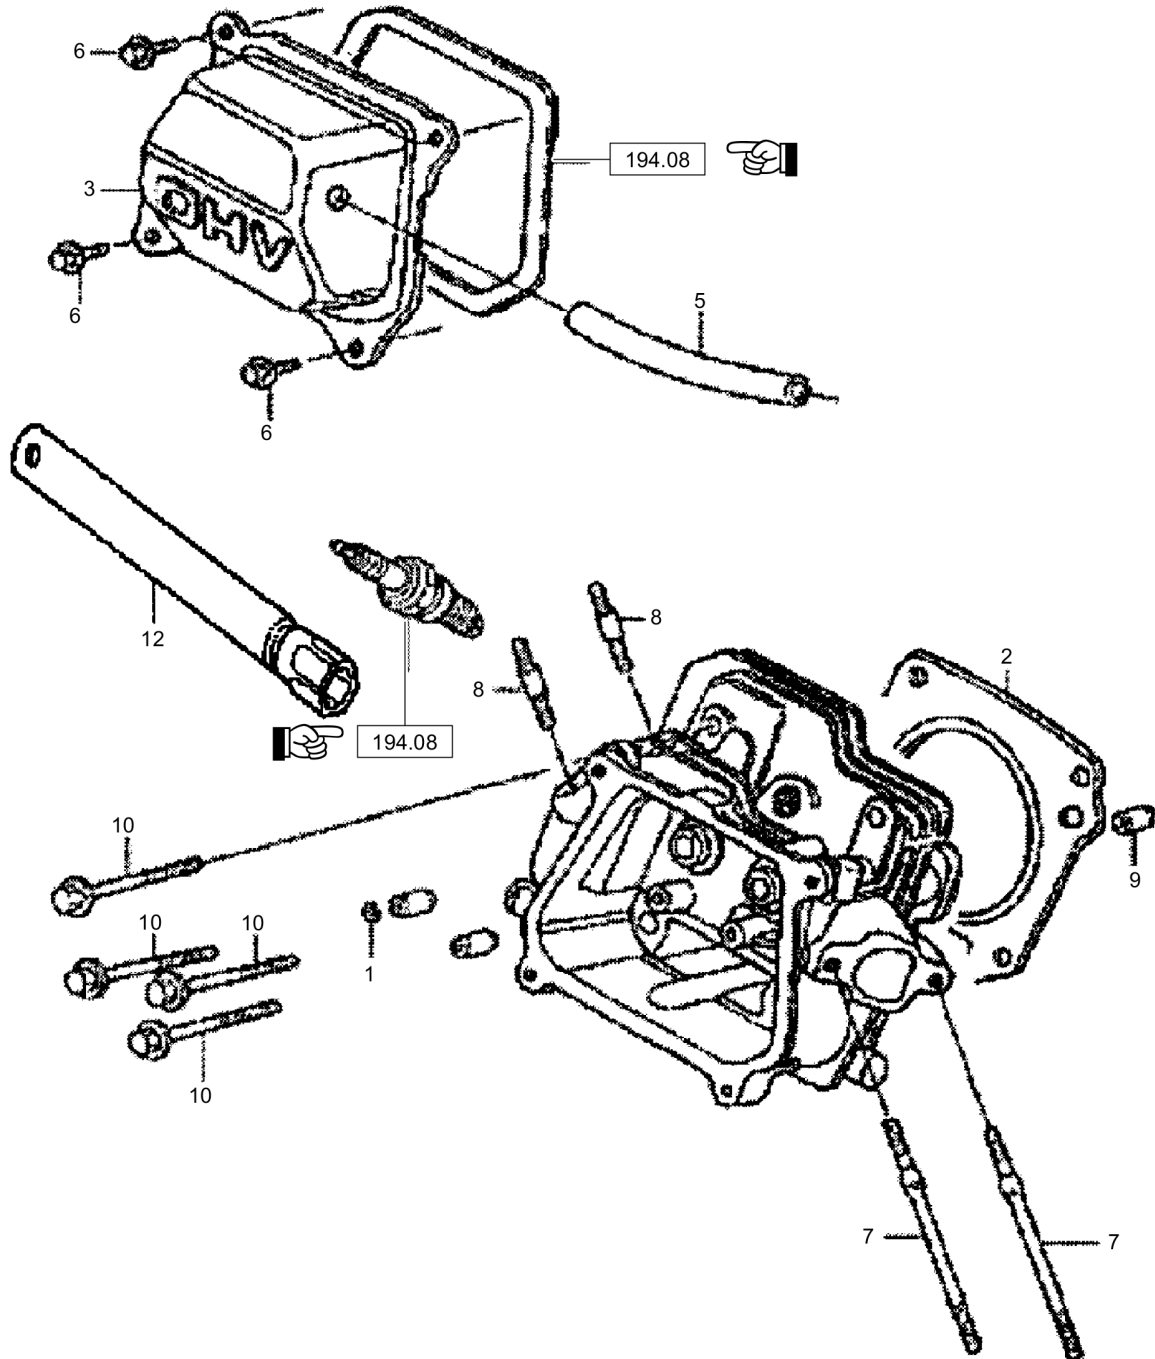

11.08

Refer to Parts Online for the most up to date information. The printed information might be outdated.

Tue Feb 14 13:35:20 UTC 2023

Forward Plate DFP8

Item	Part No.	Qty	Name	SN INFO
1	DL05747368	1	Circlip	
2	DL05749017	1	Cylinder head gasket	
3	DL05749013	1	Cylinder head cover	
5	DL05747369	1	Ventilation pipe	
6	DL05747322	4	Hexagon bolt	
7	DL05748917	2	Stud	
8	DL05747370	2	Stud	
9	DL05747371	2	Dowel pin	
10	DL05748606	4	Screw	
12	DL05748608	1	Spark plug spanner	
194.08	PNNA		Service kit