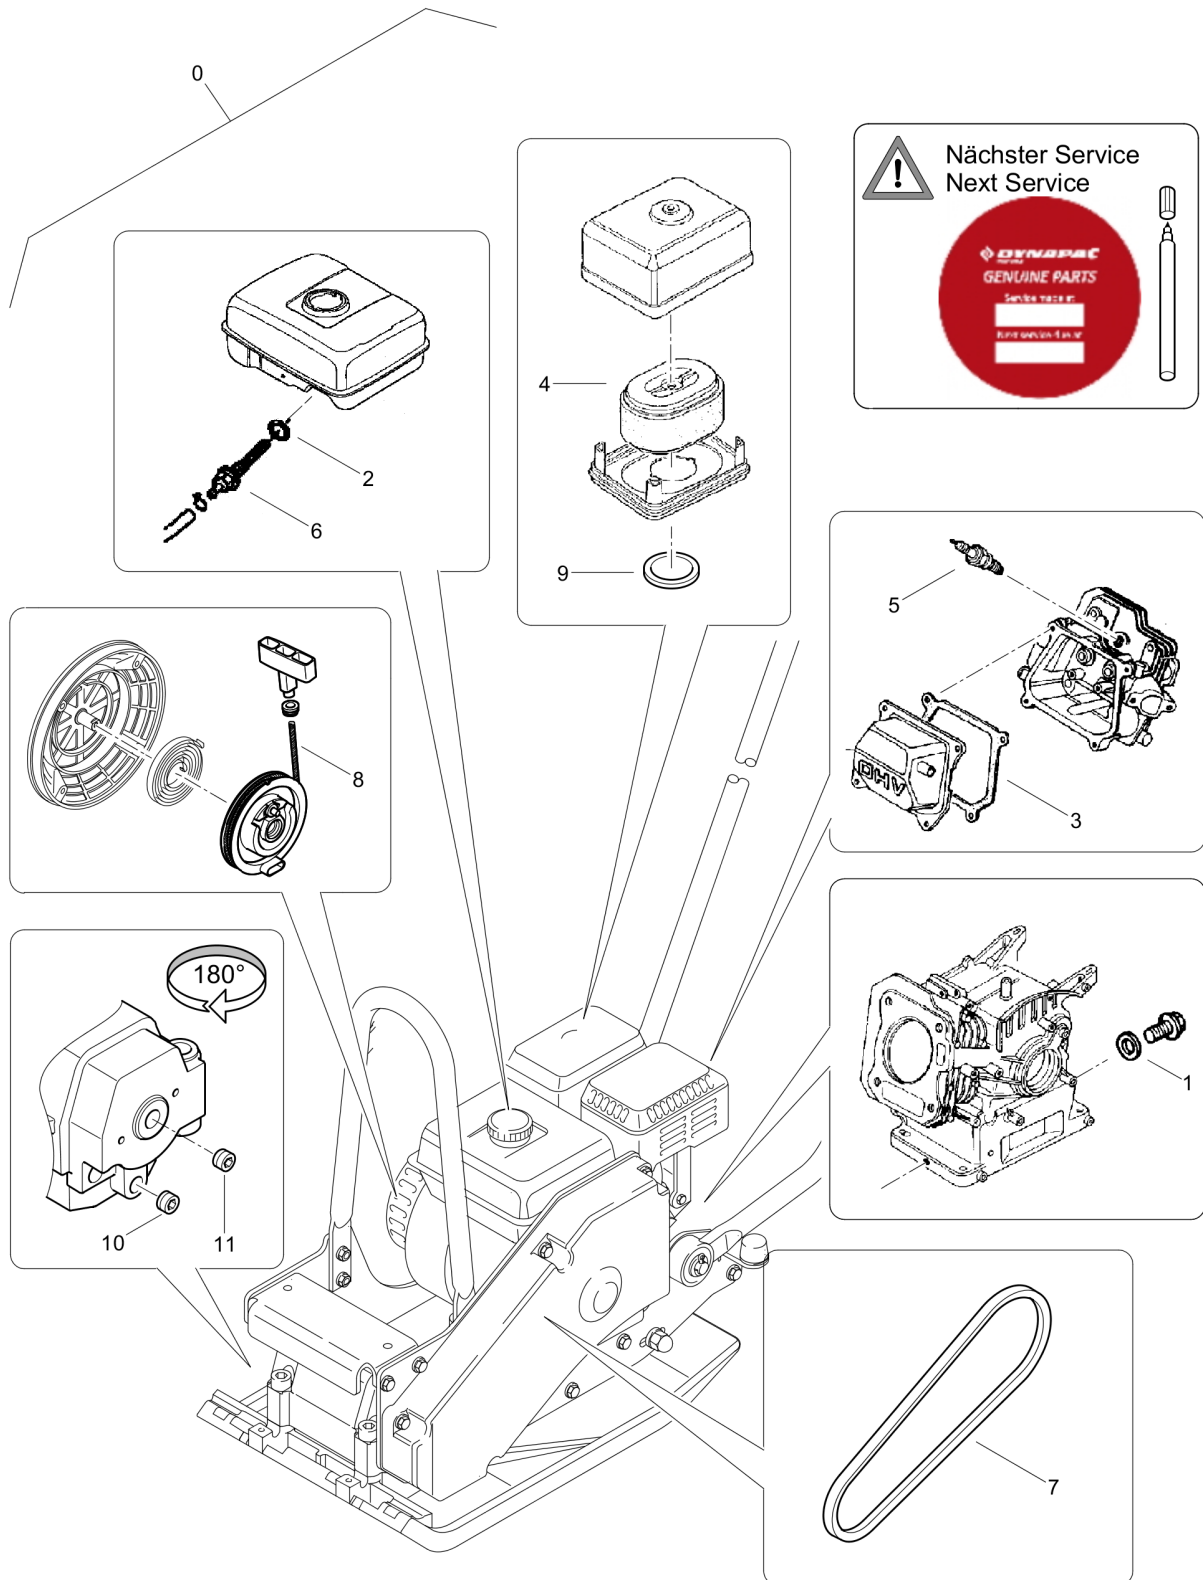

Forward Plate DFP8

Service, repair and wear part kits DL92492539_00 Service kit

194.08

Refer to Parts Online for the most up to date information. The printed information might be outdated.

Tue Feb 14 13:35:11 UTC 2023

Forward Plate DFP8

Item	Part No.	Qty	Name	SN INFO
0	DL92492539	1	Service kit	
1	DL05747129	1	Gasket, oil drain	
2	DL05747188	1	Loop ring	
3	DL05747125	1	Valve cover gasket	
4	DL05747215	1	Element	
5	DL05747282	1	Spark plug	
6	DL05747161	1	Filter,fuel	
7	DL92410582	1	V-belt	
8	DL05747296	1	Starter rope	
9	DL83403043	1	Gasket	
10	DL07611616	1	Magnetic plug	
11	DL07611615	1	Screw plug