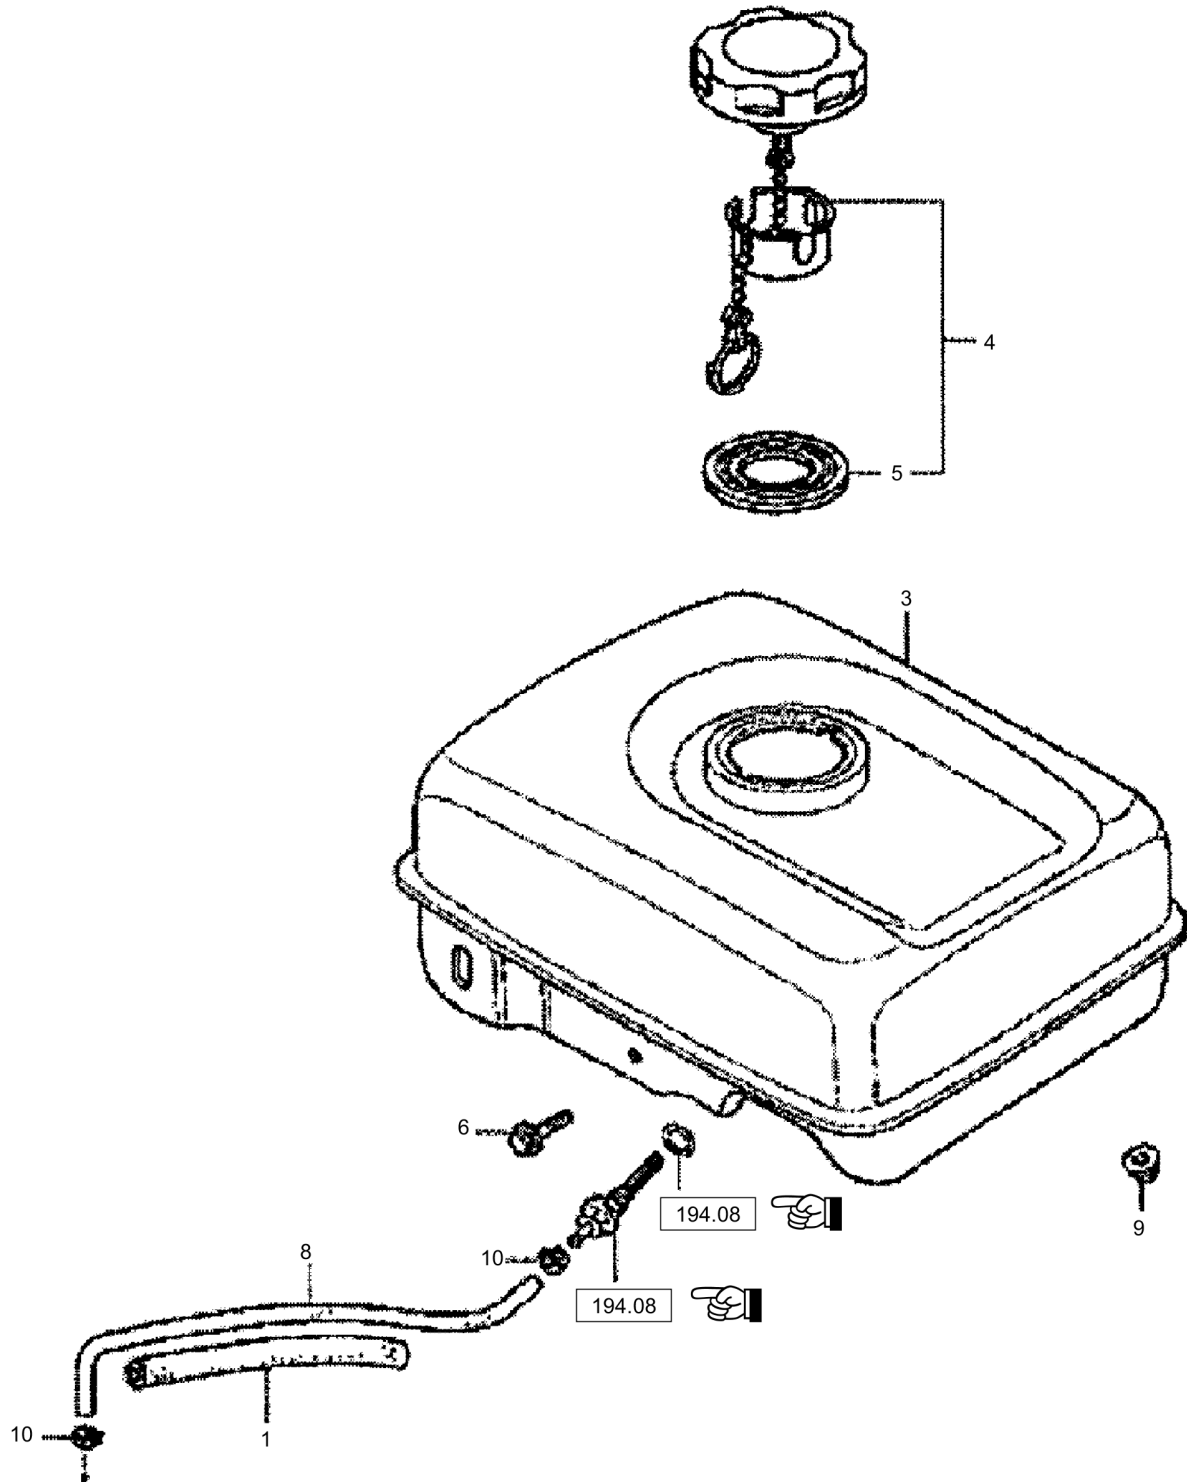

11.21

Forward Plate DFP8

Item	Part No.	Qty	Name	SN INFO
1	DL05747464	1	Rubber,supporter	
3	DL05748913	1	Fuel tank complete	
4	DL05748592	1	Tank cover	
5	DL05748593	1	Gasket, tank cover	
6	DL05748568	1	Hexagon bolt	
8	DL05748915	1	Fuel hose	
9	DL05747312	2	Collar nut	
10	DL05748570	2	Hose clip	
194.08	PNNA		Service kit