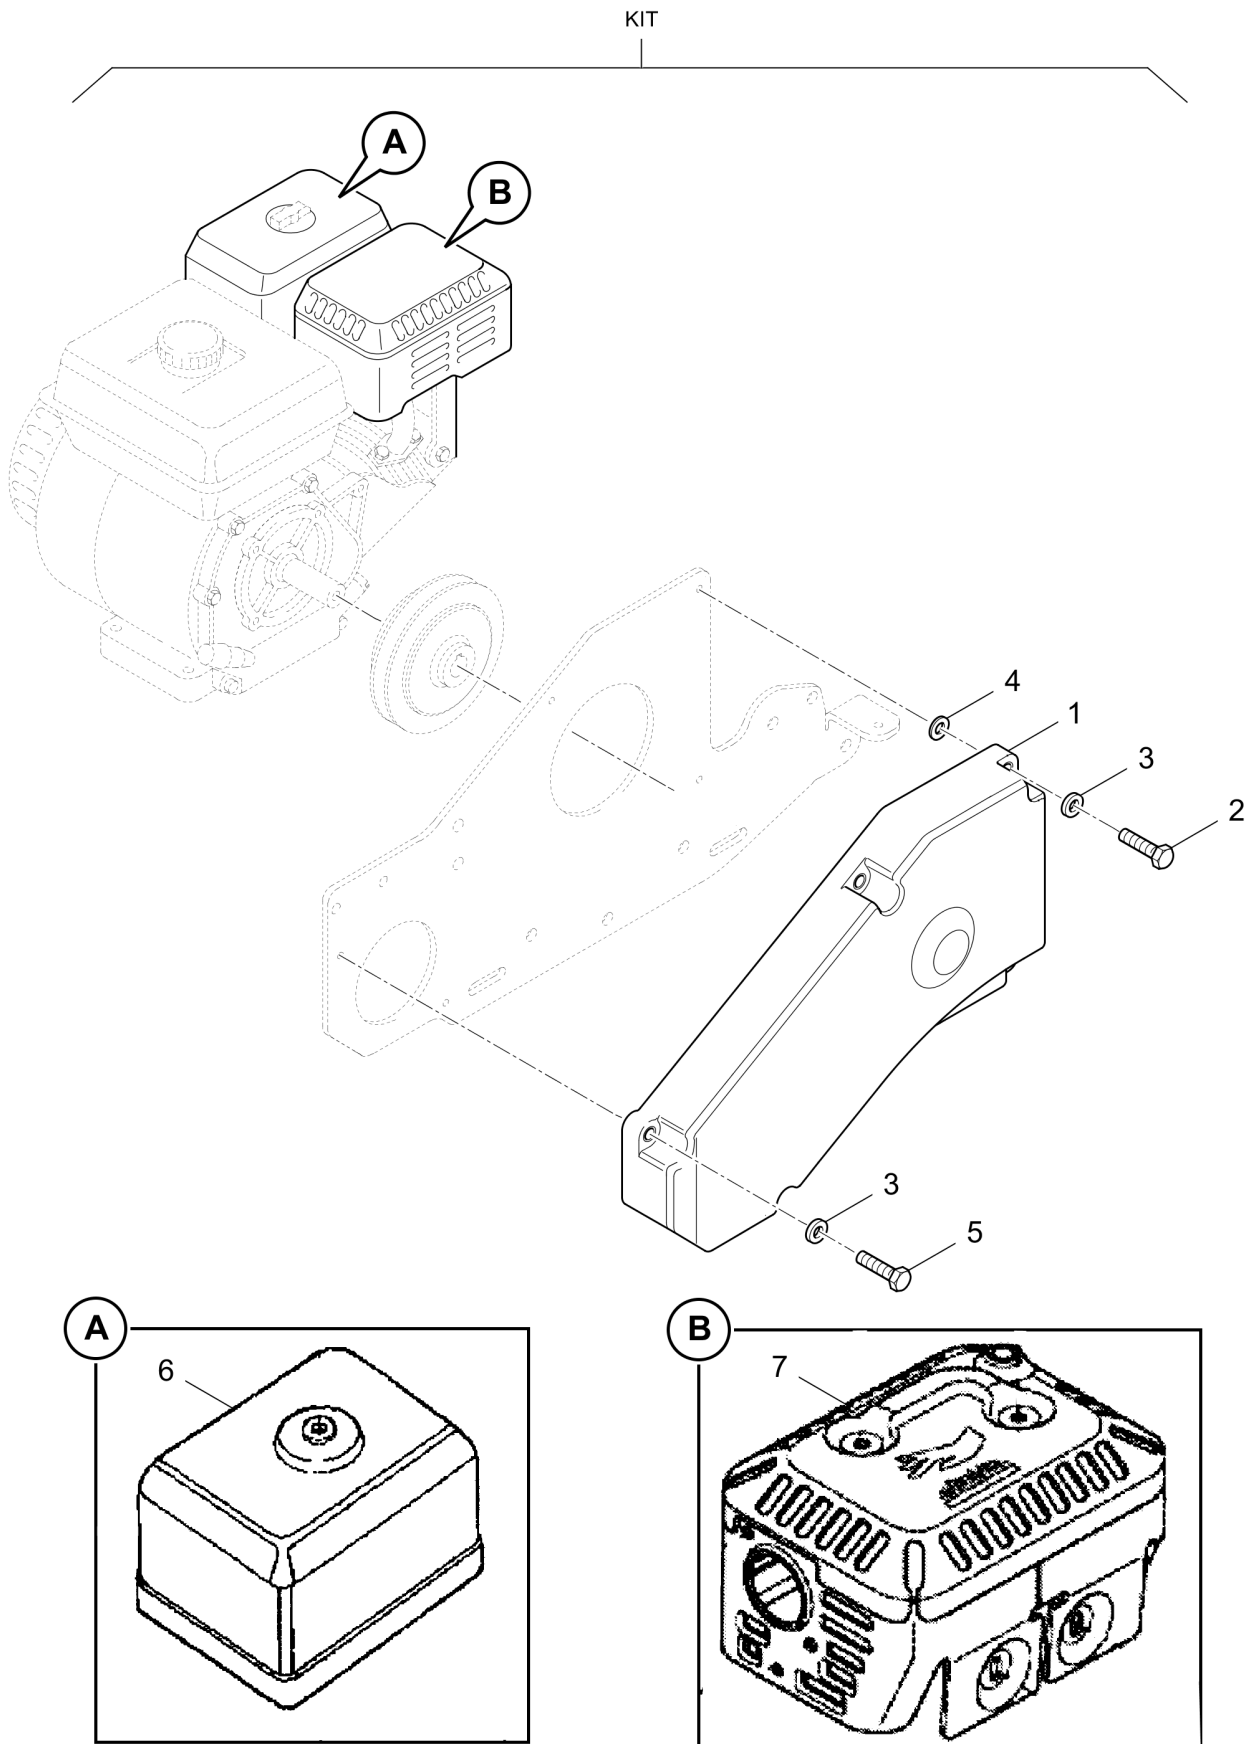

Forward Plate DFP8

Refurbishing kits 4812071382 Refurbishing kit - covering

Refer to Parts Online for the most up to date information. The printed information might be outdated.

Tue Feb 14 13:35:11 UTC 2023

Forward Plate DFP8

Item	Part No.	Qty	Name	SN INFO
KIT	4812071382	1	Refurbishing kit - covering	
1	DL63150112	1	Protection hood	
2	DL07140846	4	Hexagon bolt	
3	DL08510817	5	Washer	
4	DL08665000	5	Stop disc	
5	DL07140842	1	Hexagon bolt	
6	DL05748935	1	Filter cover	
7	DL05749156	1	Muffler guard