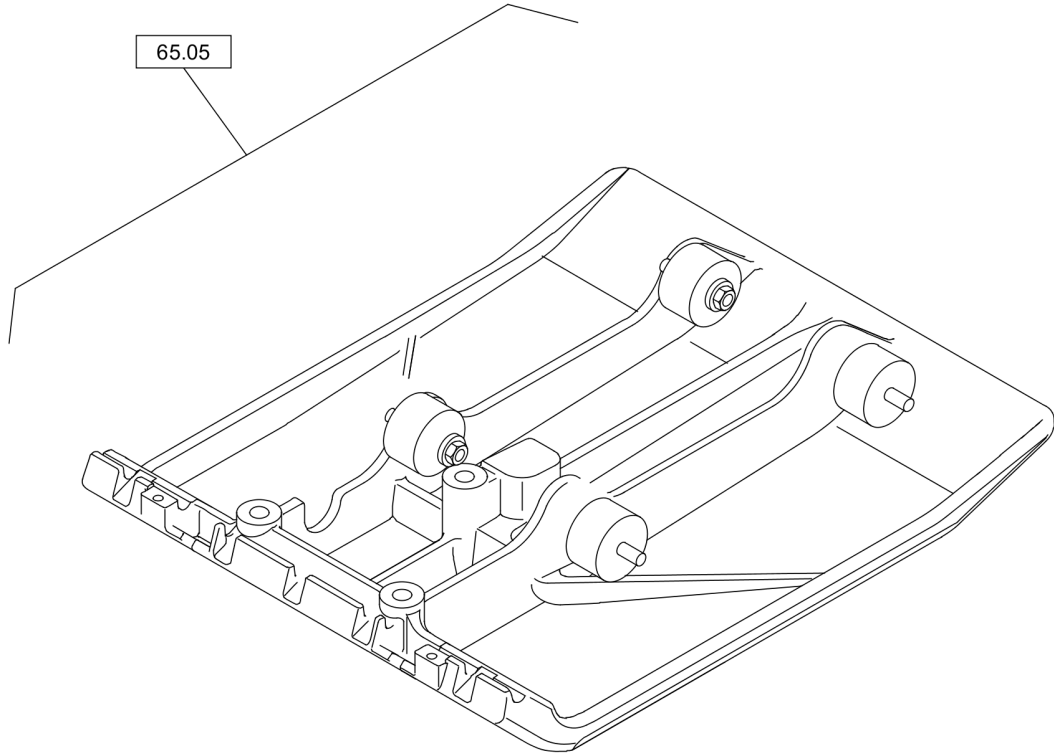

Forward Plate DFP8

65 Plate DL92400039_00_065_DFP8-39 Plate / Foot

Forward Plate DFP8

Item	Part No.	Qty	Name	SN INFO
65.05	DL22100000_02		Base Plate	
65.06	DL92410462_00		Exciter Unit