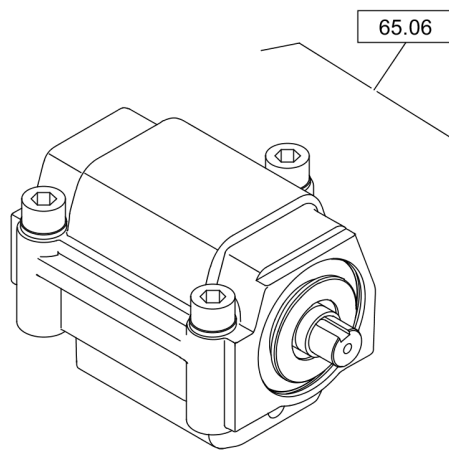

Forward Plate DFP8

65 Plate DL92400039_00_065_DFP8-39 Plate / Foot

Forward Plate DFP8

Item	Part No.	Qty	Name	SN INFO
65.05	DL22100000_02		Base Plate	
65.06	DL92410462_00		Exciter Unit