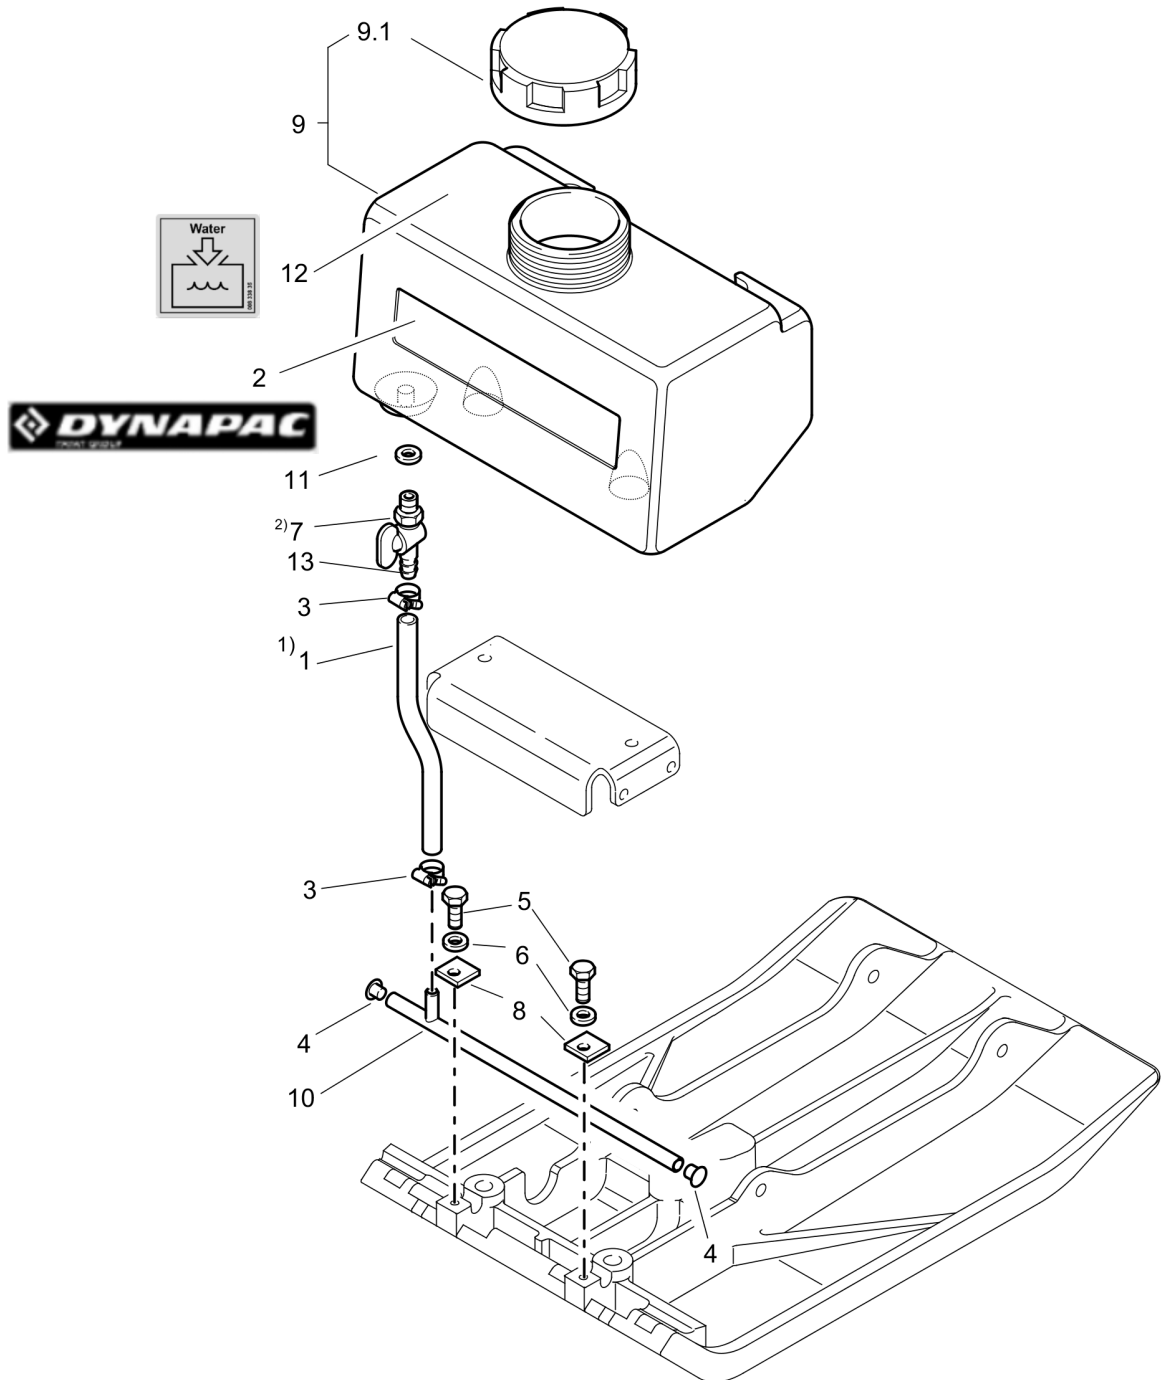

Field kits DL92400125_00 W1-Water sprinkler system

KIT

1) Schlauchlänge muß bei Montage angepaßt werden, Schlauch darf nicht geknickt werden.
  Length of hose has to be adapted, folding is not acceptable.
2) Mit Flächendichtung, niedrigfest(DL00970016) eingesetzt
  Inserted with Gasketing, low strength(DL00970016)

152.18