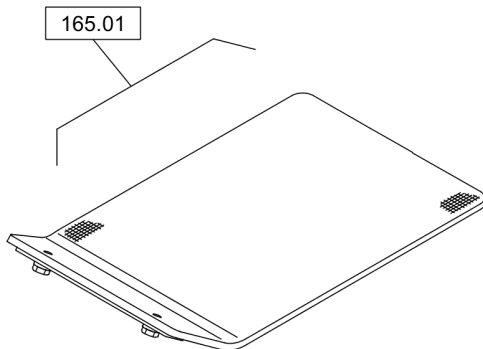

Forward Plate DFP8

Item	Part No.	Qty	Name	SN INFO
152.17	DL92400117_00		S9-Protection bow	
152.18	DL92400116_00		W1-Water sprinkler system	
152.72	DL83400219_00		L19-Comfort handle	
162.10	DL83400147_05		T1-Transport wheels	
165.01	DL83400154_01		X5-Synthetic plate	
194.08	DL92492539_00		Service kit