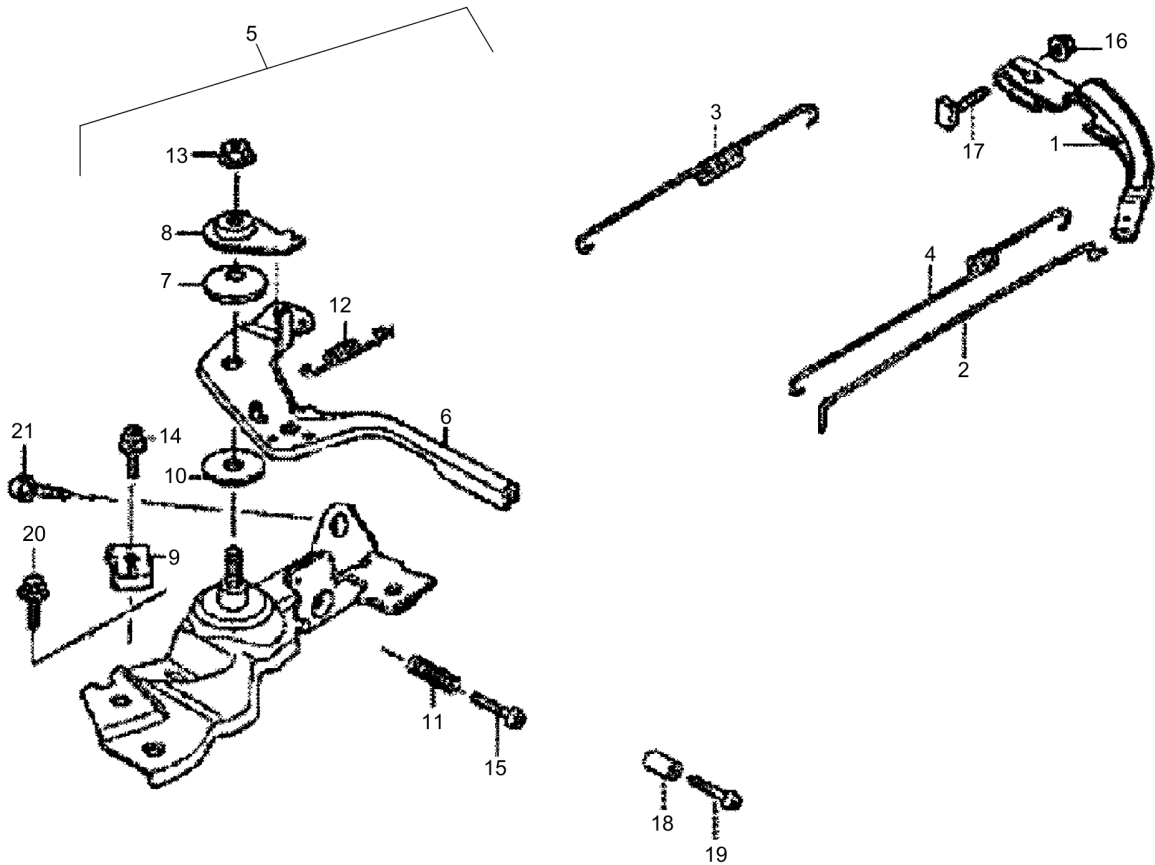

11.25

Refer to Parts Online for the most up to date information. The printed information might be outdated.

Tue Feb 14 13:35:21 UTC 2023

Forward Plate DFP8

Item	Part No.	Qty	Name	SN INFO
1	DL05748943	1	Arm governor	
2	DL05747152	1	Governor rod	
3	DL05749019	1	Governor spring	
4	DL05749020	1	Return spring	
5	DL05749021	1	Control assy.	
6	DL05749022	1	Lever, control	
7	DL05747227	1	Belleville spring	
8	DL05747155	1	Washer	
9	DL05747418	1	Cable clip	
10	DL05747156	1	Connecting piece	
11	DL05747158	1	Adjusting spring	
12	DL05747341	1	Return spring	
13	DL05747264	1	Safety nut	
14	DL05747426	1	Screw	
15	DL05747425	1	Screw	
16	DL05747312	1	Collar nut	
17	DL05748997	1	Screw	
18	DL05747422	1	Stop bush	
19	DL05747424	1	Screw	
20	DL05747322	1	Hexagon bolt	
21	DL05747325	1	Screw	

Refer to Parts Online for the most up to date information. The printed information might be outdated.

Tue Feb 14 13:35:21 UTC 2023