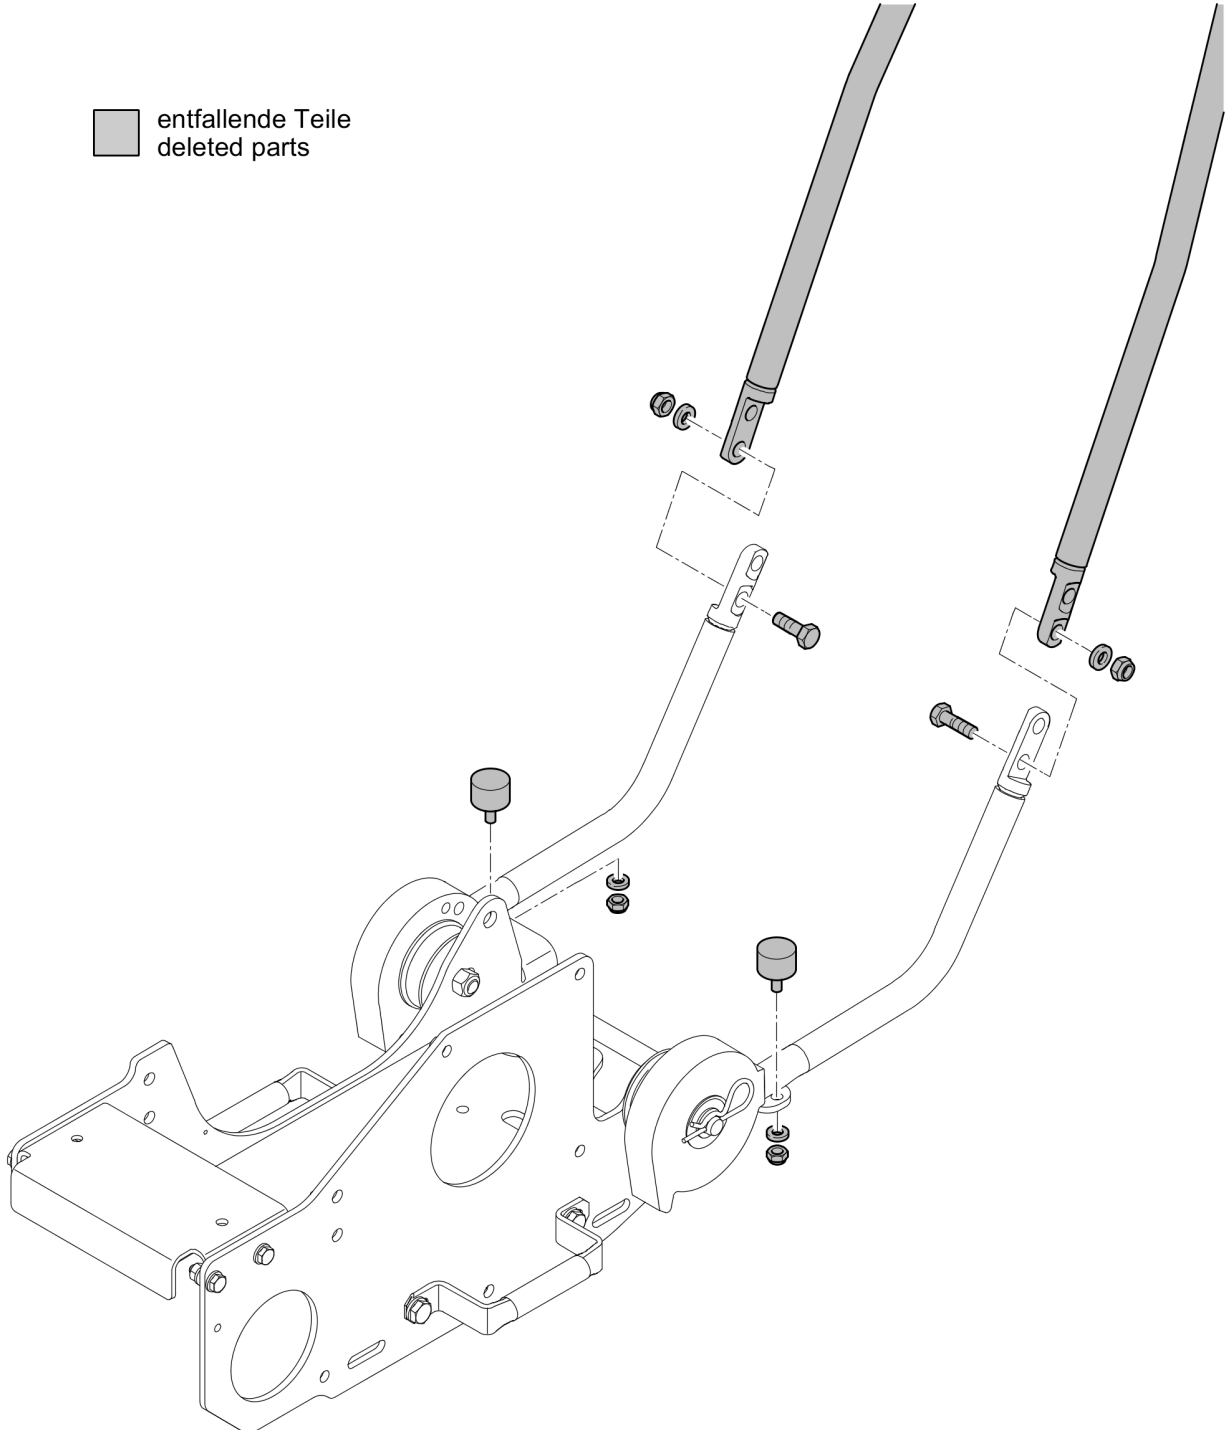

Forward Plate DFP8

Item	Part No.	Qty	Name	SN INFO
KIT	DL92400125		W1-Water sprinkler system	
1	DL00661095	1.65	Fuel hose	
2	DL92410189	1	Decal	
3	DL05552465	2	Hose clip	
4	DL06510208	2	Plug	
5	DL07140818	2	Hexagon bolt	
6	DL08510817	2	Washer	
7	DL09510119	1	Drain cock	
8	DL22103021	2	Flat steel	
9	DL92410173	1	Water tank	
9.1	DL06550091	1	Screwing cover	
10	DL83411490	1	Spray bar	
11	DL06211418	1	U-seal	
12	DL00833835	1	Decal, indication	
13	DL06610460	1	Hose union	

Field kits DL92400126_00 L19-Comfort handle

entfallende Teile
deleted parts