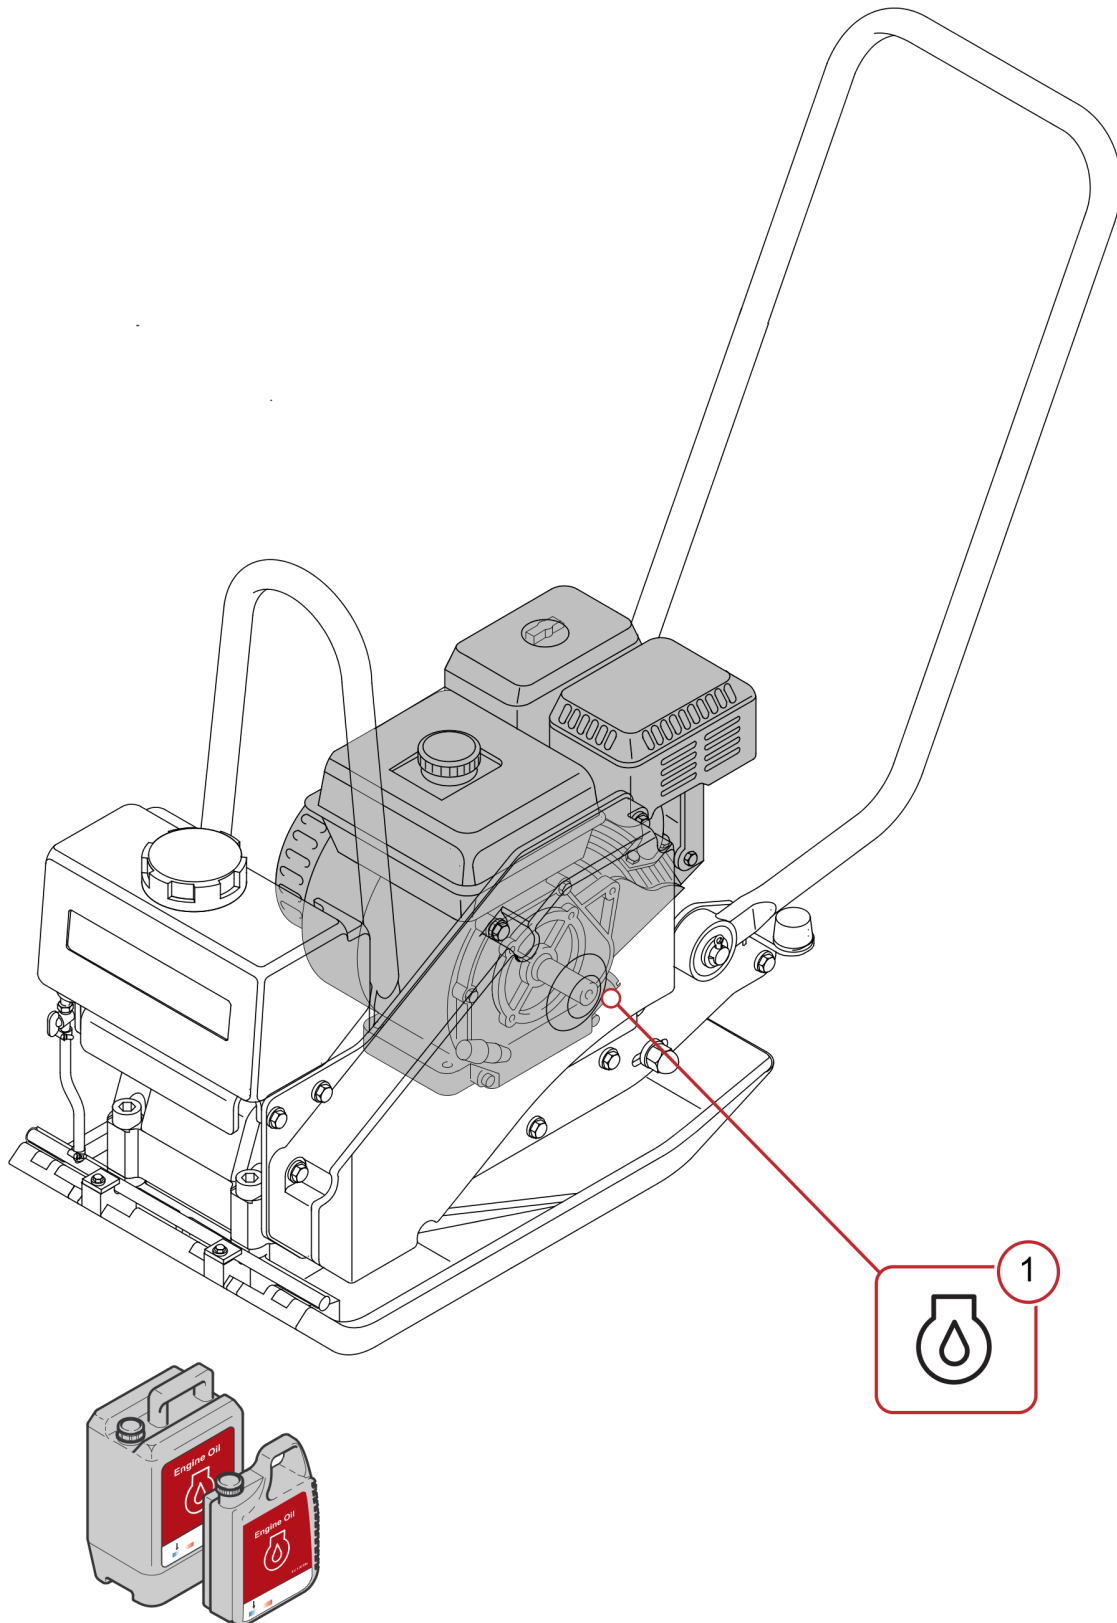

Lubricants Lubricants and operating substances

Forward Plate DFP8

Item	Part No.	Qty	Name	SN INFO
1	4812074488	1	Dynapac engine oil 5 ltr	
1	4812074490	1	Dynapac engine oil 20 ltr.	

Refer to Parts Online for the most up to date information. The printed information might be outdated.

Tue Feb 14 13:35:16 UTC 2023