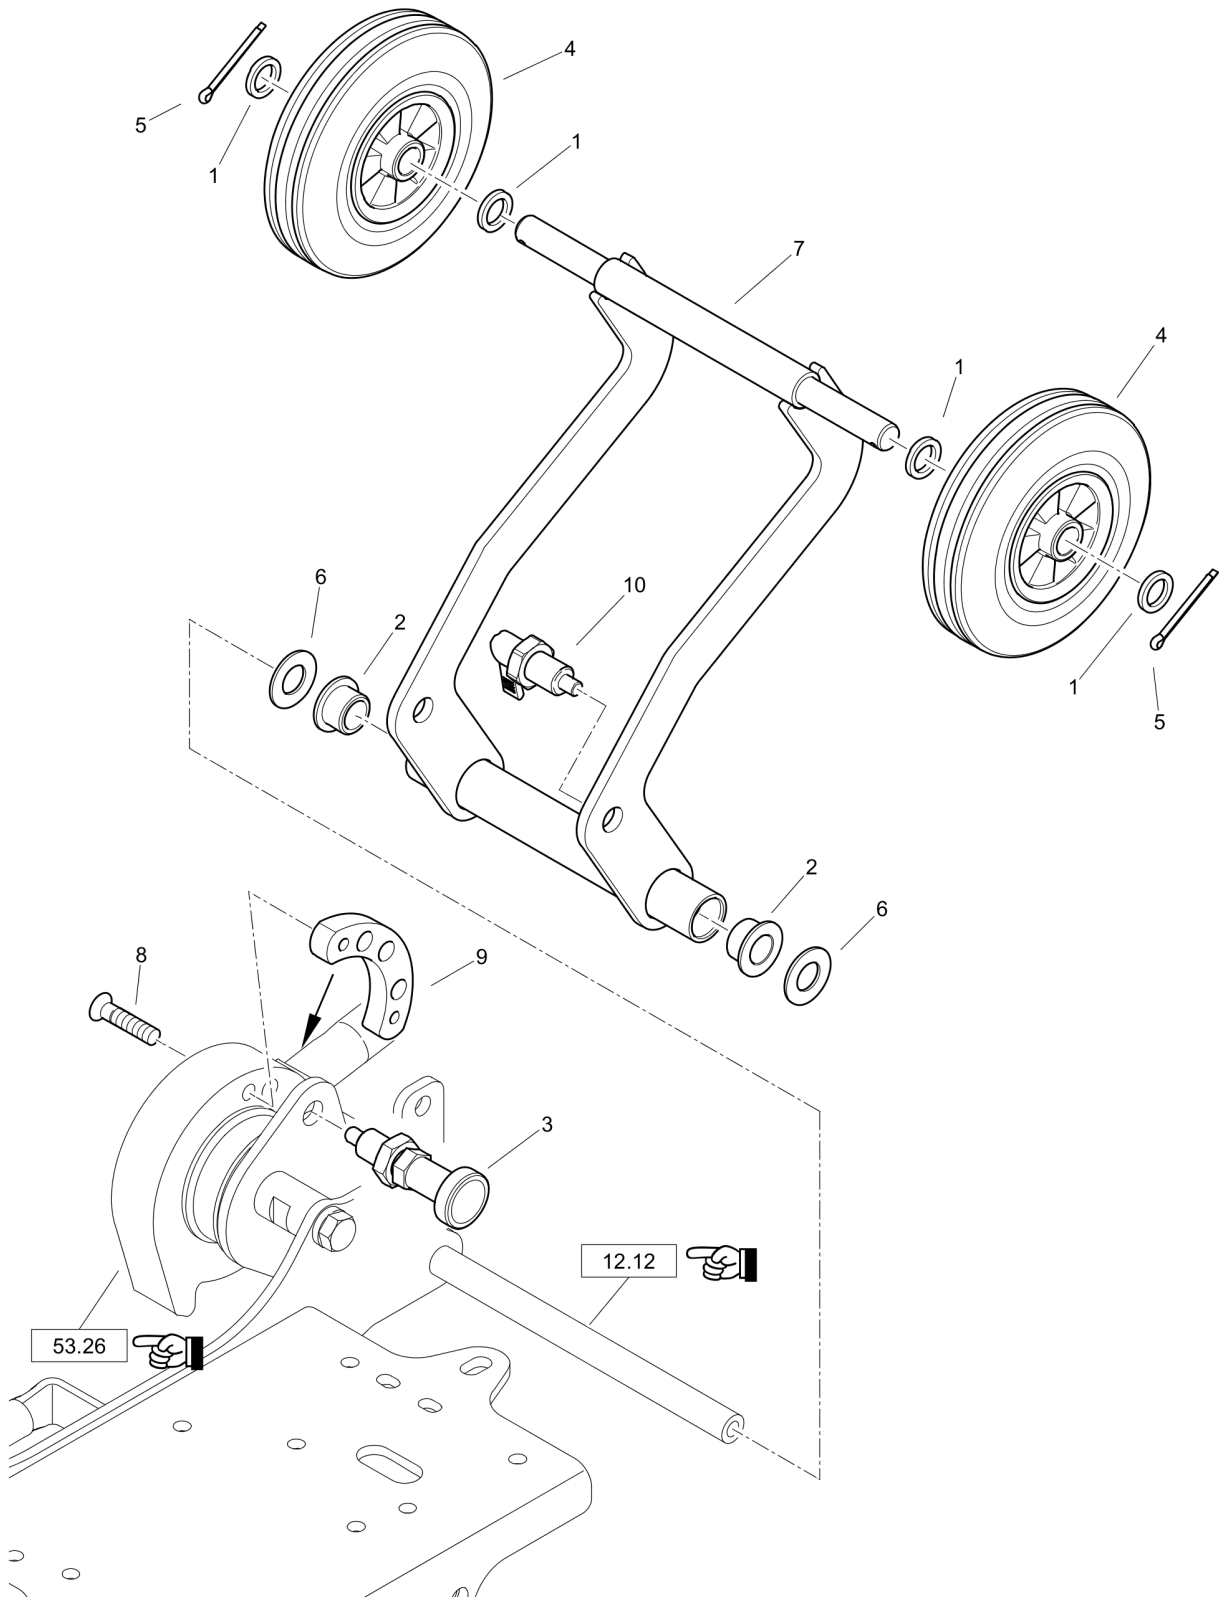

Forward Plate DFP8

Special Equipment DL83400147_05 T1-Transport wheels

162.10

Refer to Parts Online for the most up to date information. The printed information might be outdated.

Tue Feb 14 13:35:35 UTC 2023

Forward Plate DFP8

Item	Part No.	Qty	Name	SN INFO
1	DL05050166	4	Disc	
2	DL06281206	2	Bushing	
3	DL06422040	1	Control pin	
4	DL06704107	2	Wheel	
5	DL09170407	2	Cotter pin	
6	DL09293152	2	Belleville spring	
7	DL83410426	1	Frame	
8	DL07320828	2	Countersunk screw	
9	DL22140130	1	Plate	
10	DL05050184	1	Locking bar	
12.12			Engine Carrier	
53.26			Steering Handle	

Refer to Parts Online for the most up to date information. The printed information might be outdated.

Tue Feb 14 13:35:35 UTC 2023