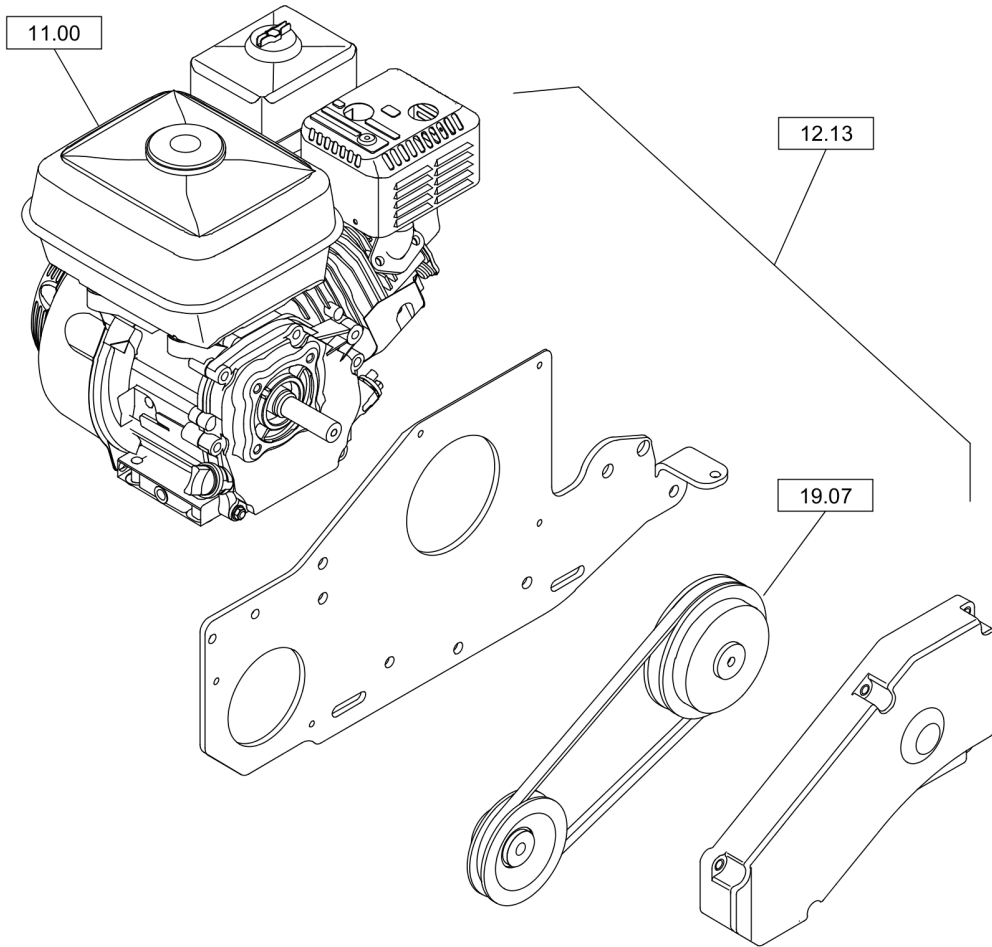

Forward Plate DFP8

10 Engine DL92400039_00_010_DFP8-39 Engine / Fitting Parts

Forward Plate DFP8

Item	Part No.	Qty	Name	SN INFO
11.00	DL05747054_806 1E		Engine Parts List	
11.01	DLMOT023135_0 0		Crankcase	
11.02	DLMOT023136_0 0		Front Cover	
11.08	DLMOT023137_0 0		Cylinder Head	
11.21	DLMOT023138_0 0		Fuel Tank	
11.22	DLMOT023139_0 0		Dry Air Filter	
11.25	DLMOT023140_0 0		Throttle Control	
11.26	DLMOT023141_0 0		Silencer	
11.29	DLMOT023142_0 0		Cooling Blower	
11.31	DLMOT023143_0 0		Recoil Starter	
11.44	DLMOT023144_0 0		Covering	
11.46	DLMOT023145_0 0		Contact Breaker/Ign.Coil	
11.53	DLMOT023146_0 0		Carburetor	
12.12	DL92410106_00		Engine Carrier	
12.13	DL92410610_00		Engine	
19.07	DLEA004916_00		Centrifugal Clutch