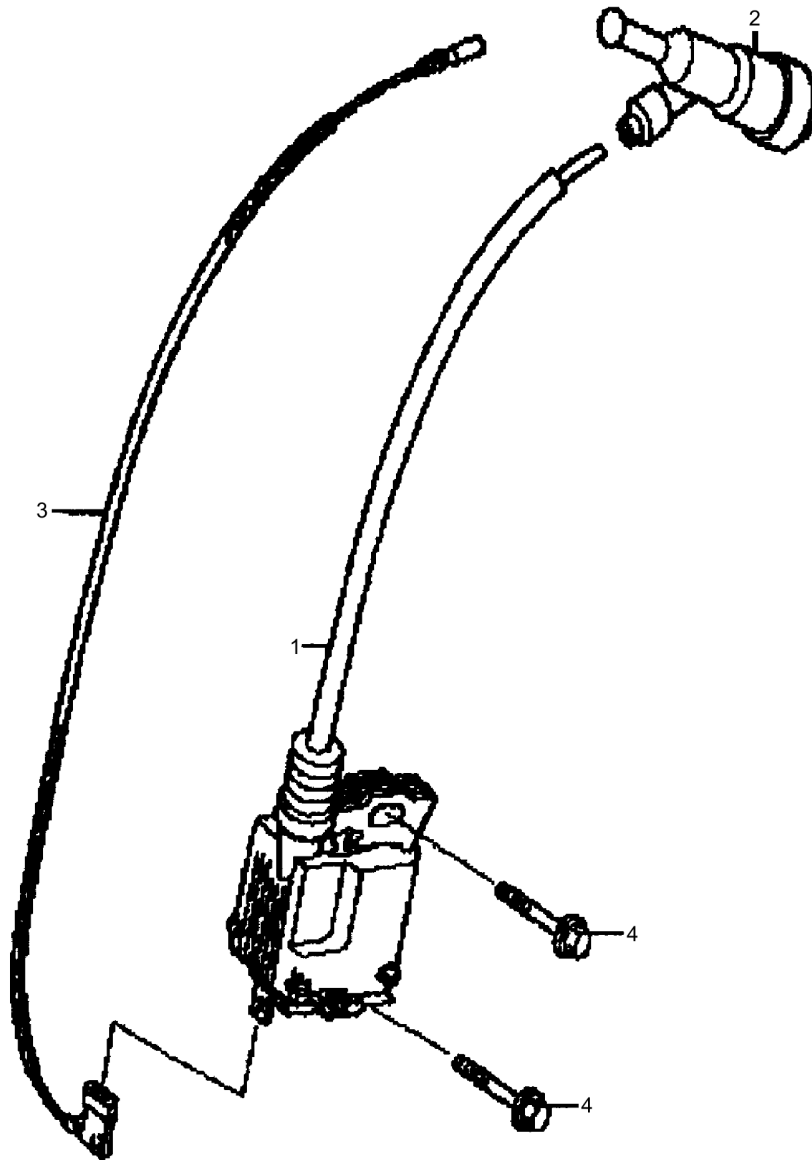

11.46

Forward Plate DFP8

Item	Part No.	Qty	Name	SN INFO
1	DL05748630	1	Coil,ignition	
2	DL05748631	1	Spark plug socket	
3	DL05749011	1	Shut down rope	
4	DL05747395	2	Screw