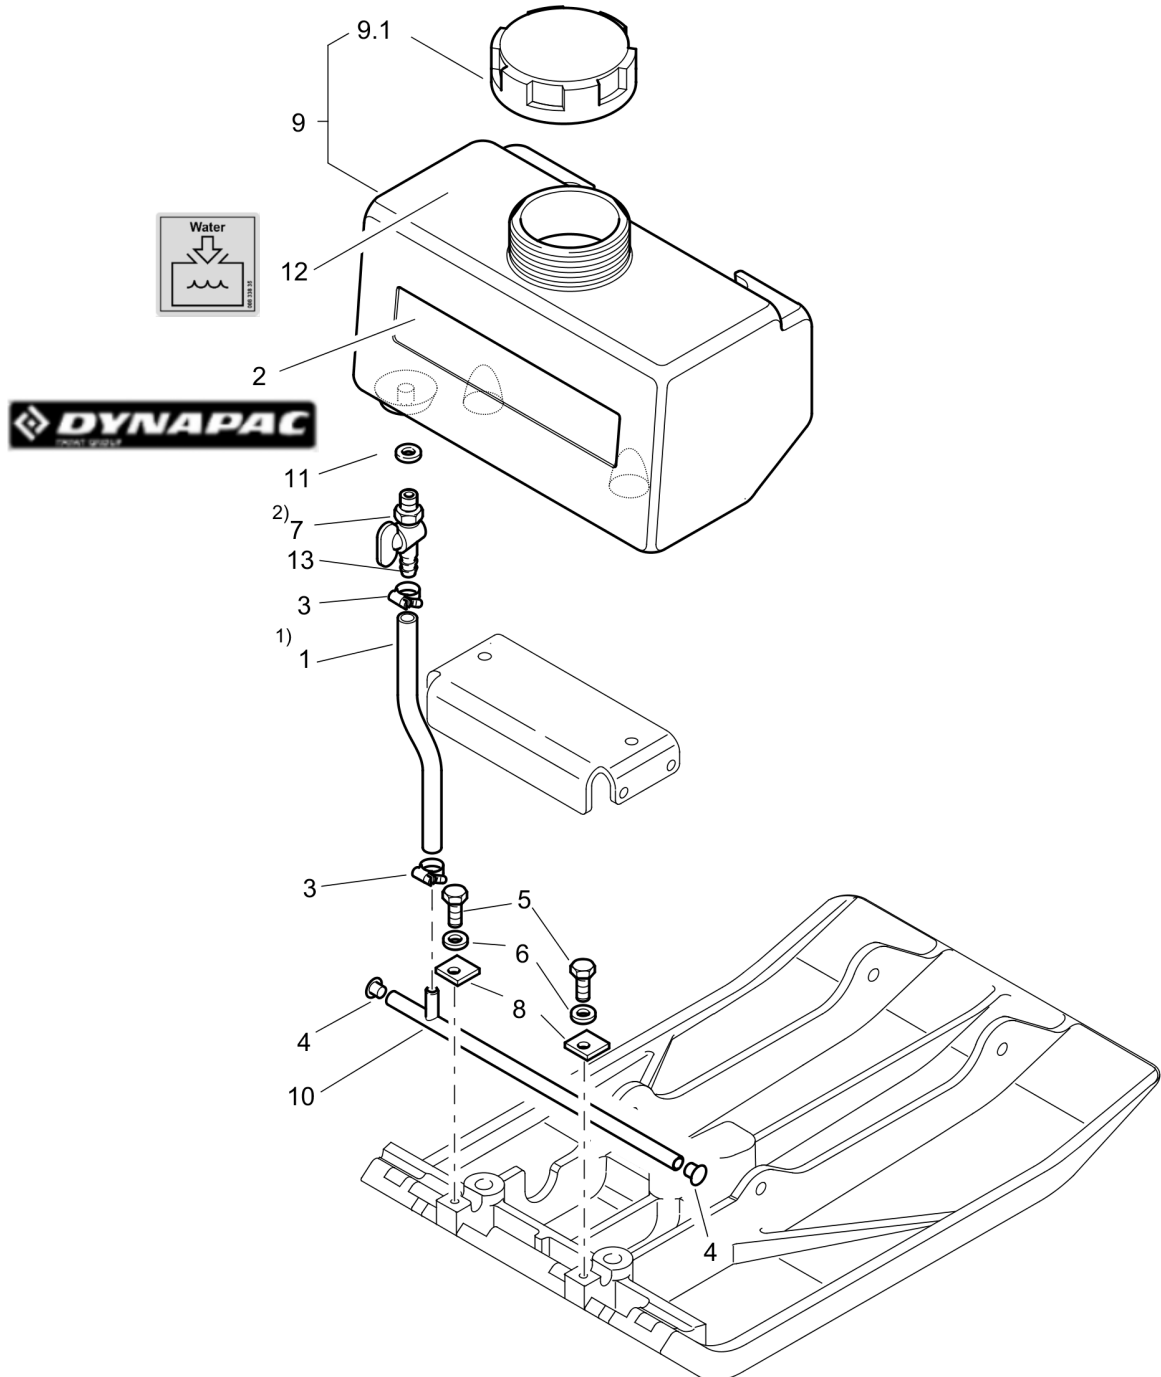

Special Equipment DL92400116_00 W1-Water sprinkler system

1) Schlauchlänge muß bei Montage angepaßt werden, Schlauch darf nicht geknickt werden.
  Length of hose has to be adapted, folding is not acceptable.
2) Mit Flächendichtung, niedrigfest(DL00970016) eingesetzt
  Inserted with Gasketing, low strength(DL00970016)

152.18