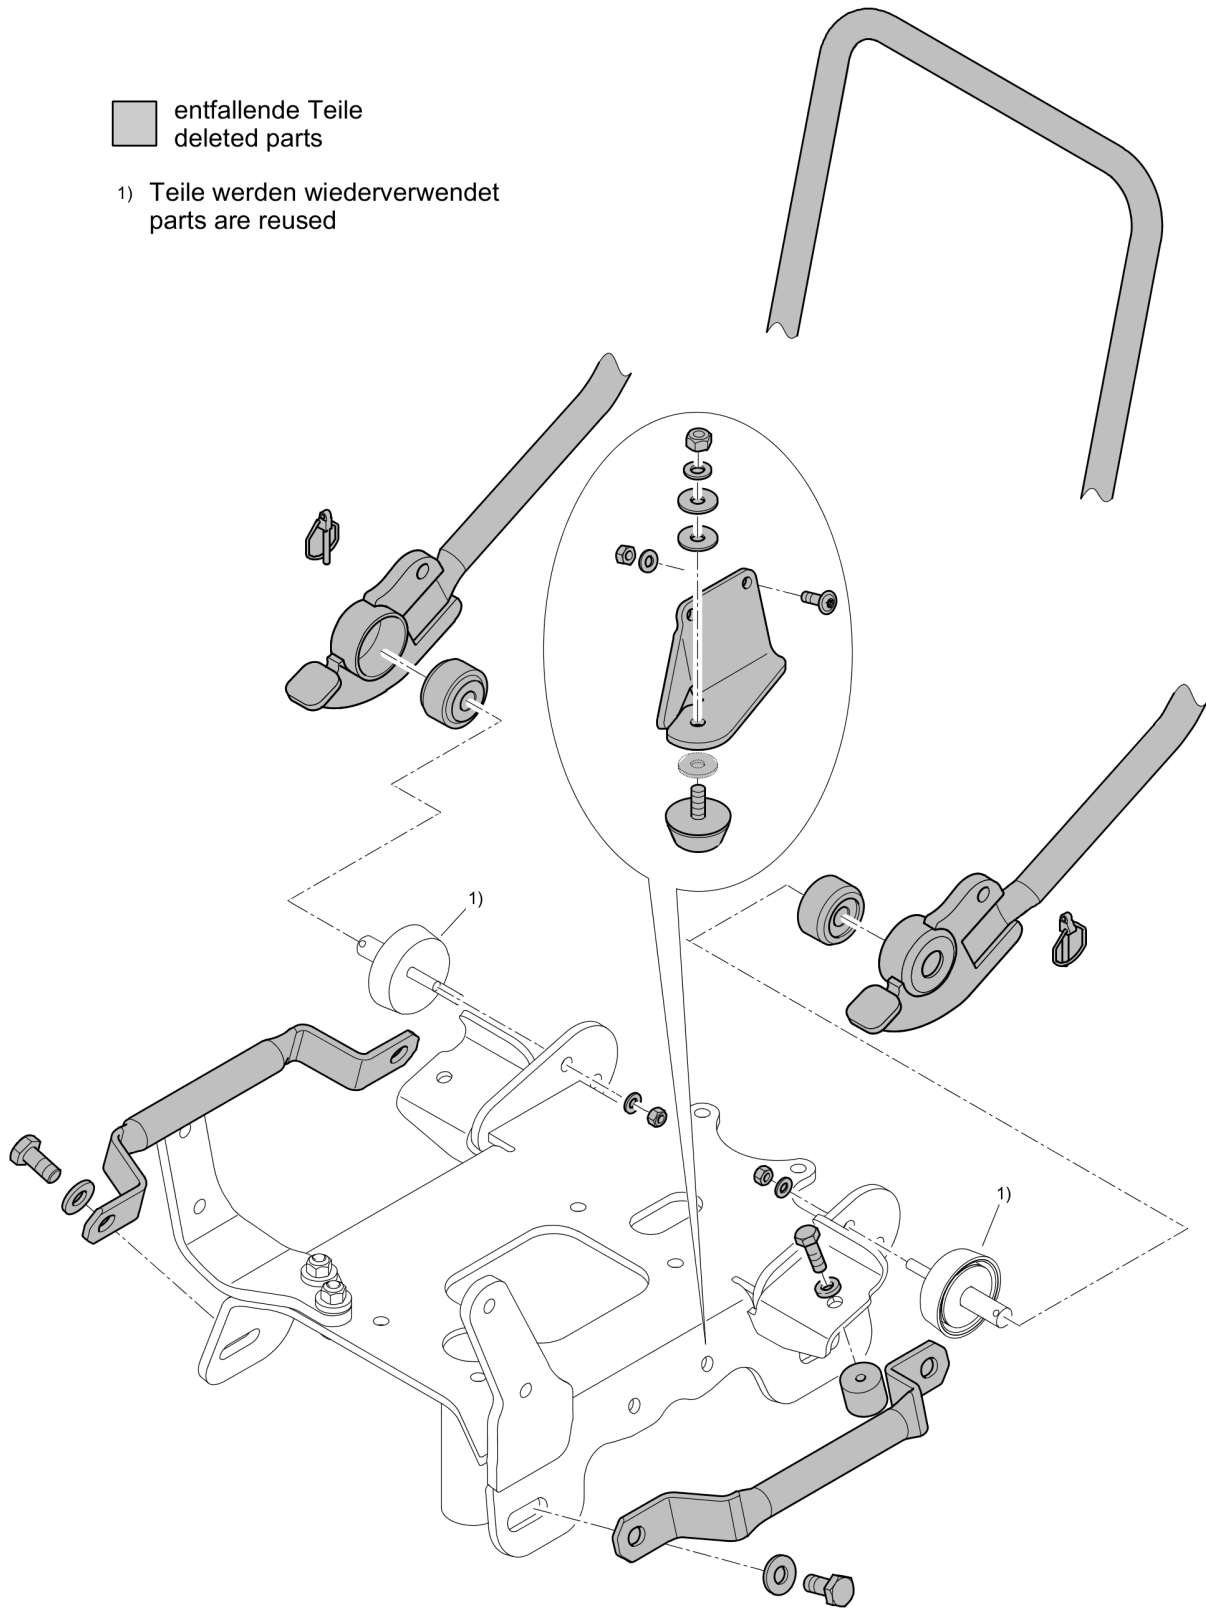

Forward Plate DFP11

Item	Part No.	Qty	Name	SN INFO
KIT	DL92401040		T1-Transport wheels	
1	DL23003314	1	Frame	
2	DL07141242	2	Hexagon bolt	
3	DL08511324	6	Washer	
4	DL08131218	2	Safety nut	
5	DL06422046	1	Control pin	
6	DL08141615	1	Hexagon nut	
7	DL06704107	2	Wheel	
8	DL05520315	2	Supporting disc	
9	DL09170407	2	Cotter pin	
10	DL23003248	1	Holder	
11	DL07140834	2	Hexagon bolt	
12	DL08510817	4	Washer	
13	DL08130813	2	Safety nut	
14	DL23003354	1	Detent	
15	DL07140626	1	Hexagon bolt	
16	DL08590617	1	Washer	
17	DL23003479	2	Plate	
18	DL23003480	2	Plate	
19	DL06422046	2	Control pin	
20	DL08141615	4	Hexagon nut	
21	DL07210820	4	Pens head screw	
22	DL08510817	5	Washer	
23	DL08130813	4	Safety nut	
24	DL07140899	1	Hexagon bolt	

entfallende Teile
deleted parts

1) Teile werden wiederverwendet
parts are reused