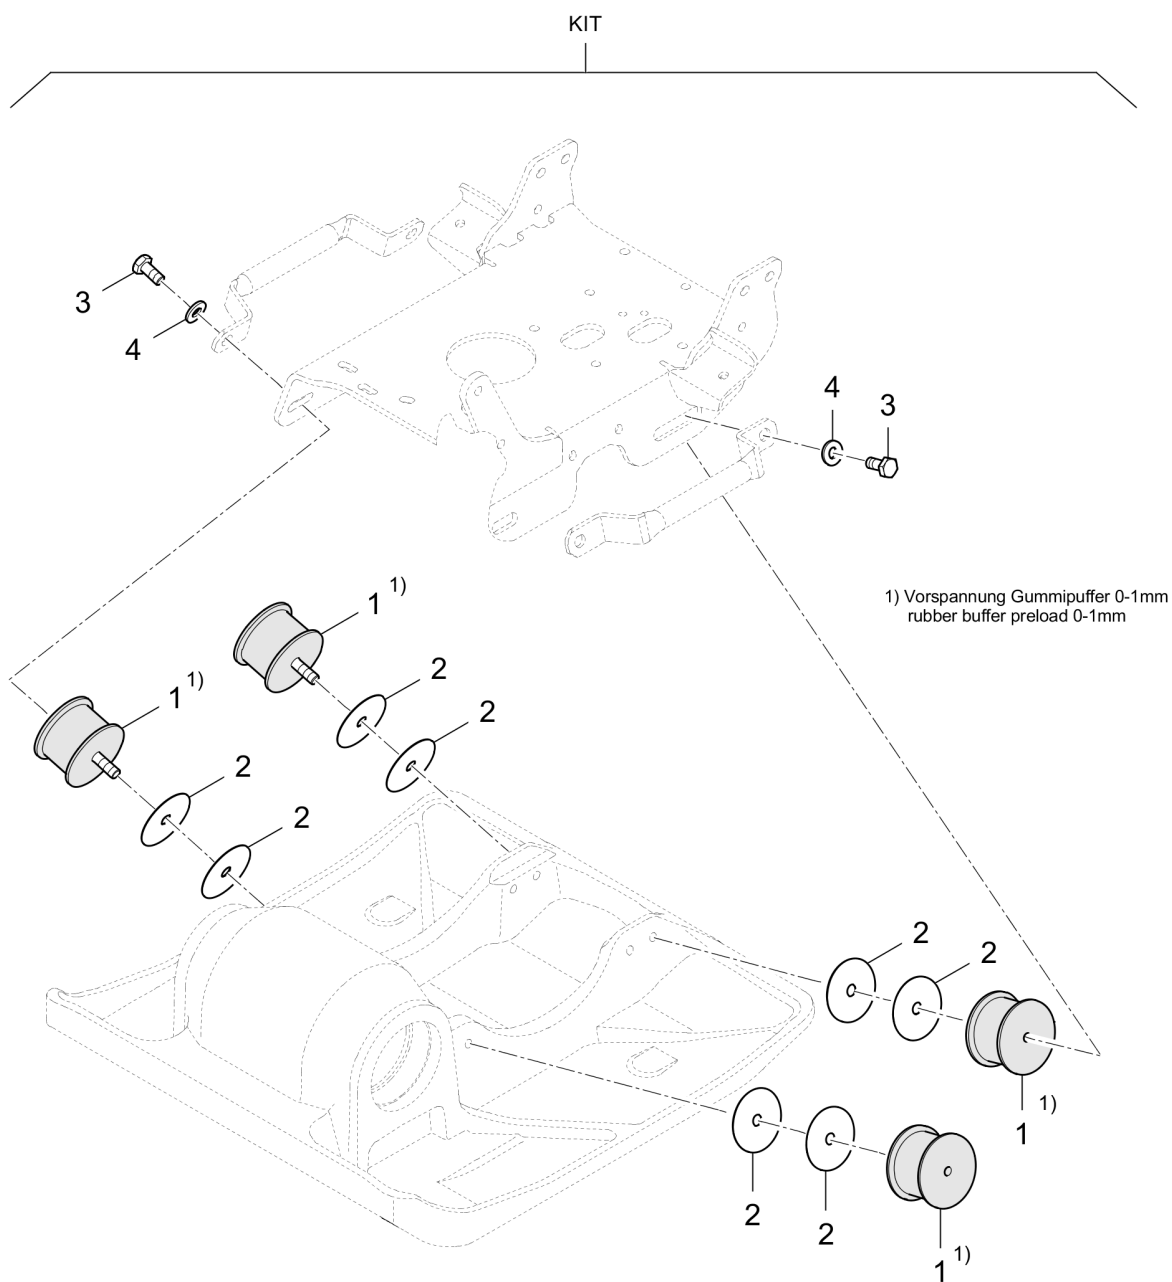

Forward Plate DFP11

Service, repair and wear part kits 4812216973 Repair kit, shock-absorber

Refer to Parts Online for the most up to date information. The printed information might be outdated.

Tue Feb 14 13:39:18 UTC 2023

Forward Plate DFP11

Item	Part No.	Qty	Name	SN INFO
KIT	4812216973	1	Repair kit, shock-absorber	
1	DL06126912	4	Rubber buffer	
2	DL23020117	8	Shim	
3	DL07141020	4	Hexagon bolt	
4	DL08752106	4	Spring washer