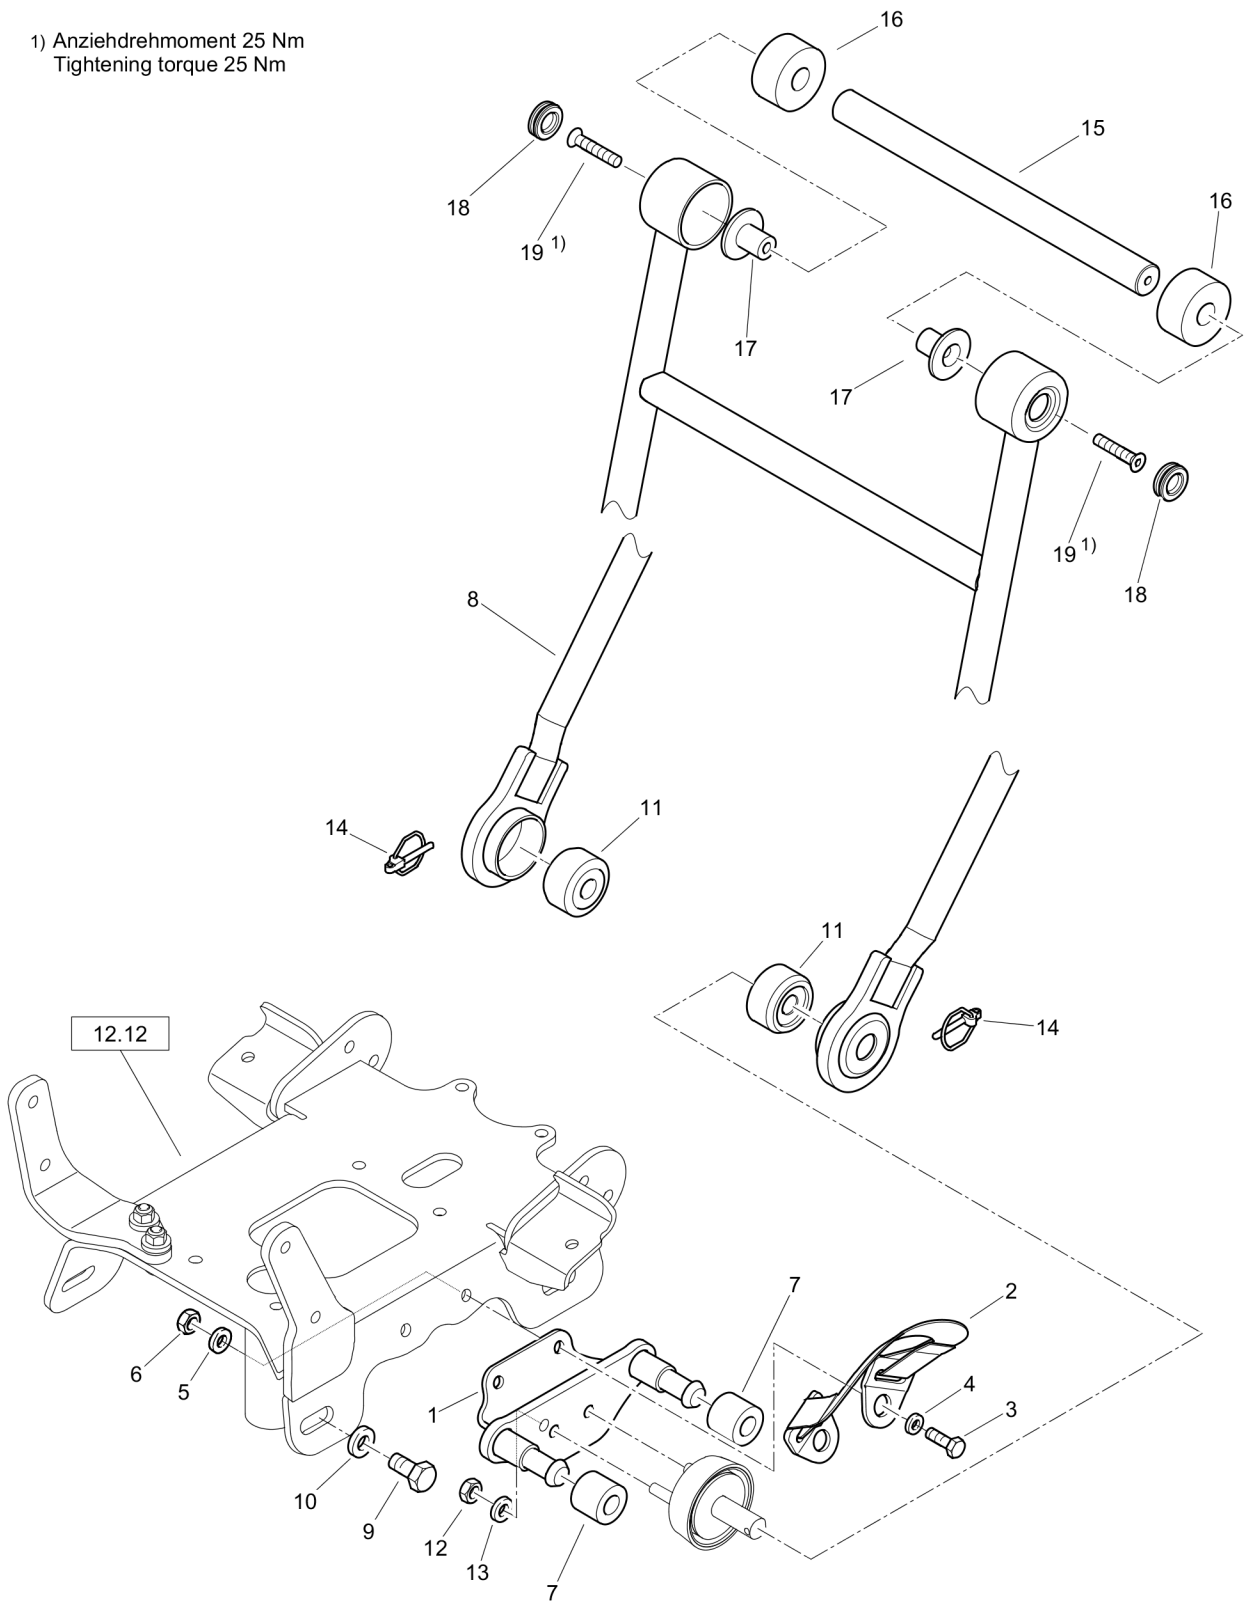

Forward Plate DFP11

Field kits DL92401045_00 L20-Comfort handle,middle

entfallende Teile
deleted parts

1) Teile werden wiederverwendet
parts are reused

KIT

1) Anziehdrehmoment 25 Nm
Tightening torque 25 Nm