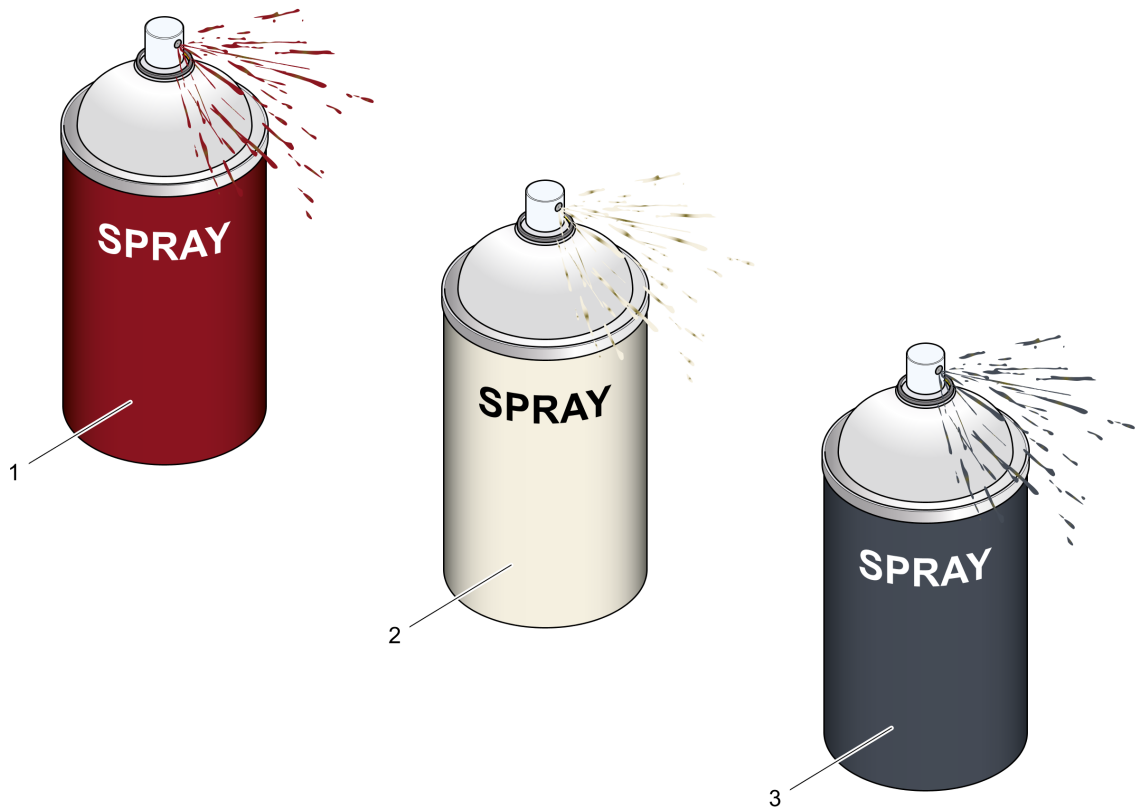

Forward Plate DFP11

Item	Part No.	Qty	Name	SN INFO
1	4812215512	1	Dynapac color, red	
2	4812215516	1	Dynapac color, white	
3	4812071005	1	Dynapac color, grey	

Refer to Parts Online for the most up to date information. The printed information might be outdated.

Tue Feb 14 13:39:22 UTC 2023