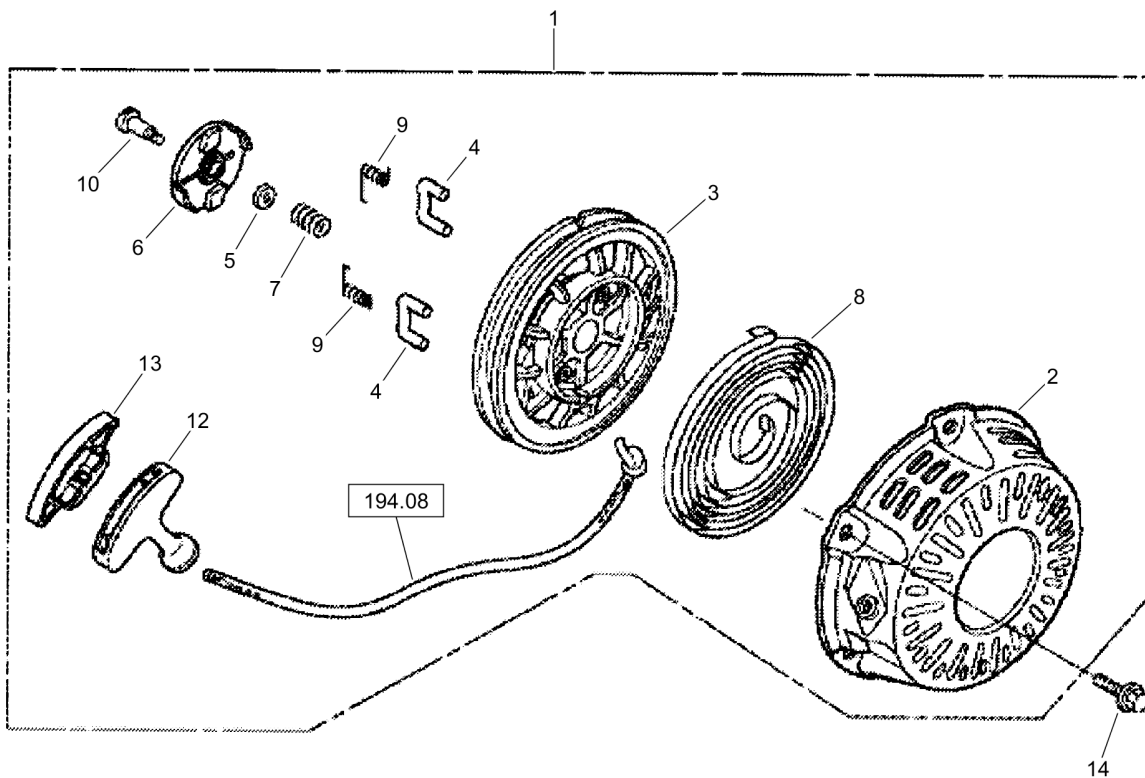

11.31

Forward Plate DFP11

Item	Part No.	Qty	Name	SN INFO
1	DL05749000	1	Recoil starter	
2	DL05748893	1	Starter housing	
3	DL05749006	1	Rope pulley	
4	DL05749007	2	Ratchet	
5	DL05748327	1	Friction spring	
6	DL05749008	1	Guide,ratchet	
7	DL05748329	1	Spring	
8	DL05747293	1	Return spring	
9	DL05749009	2	Return spring	
10	DL05748579	1	Locking screw	
12	DL05748895	1	Starter handle	
13	DL05748896	1	Handle	
14	DL05747318	3	Screw	
194.08	PNNA		Service kit