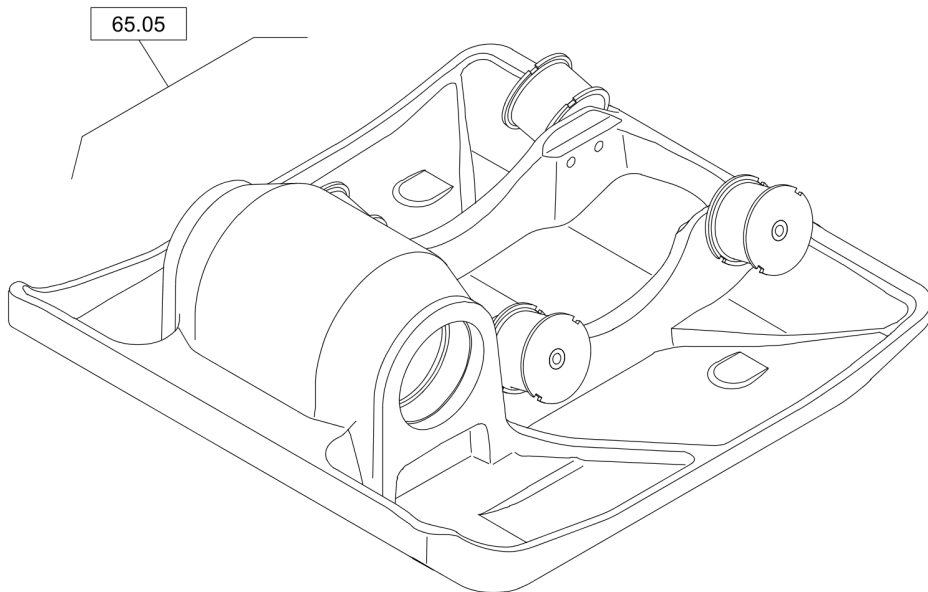

Forward Plate DFP11

65 Plate DL92400024_00_065_DFP11-32 Plate / Foot

Forward Plate DFP11

Item	Part No.	Qty	Name	SN INFO
65.05	DL23020007_01		Base Plate	
65.06	DL23010002_01		Exciter Unit	

Refer to Parts Online for the most up to date information. The printed information might be outdated.

Tue Feb 14 13:39:42 UTC 2023