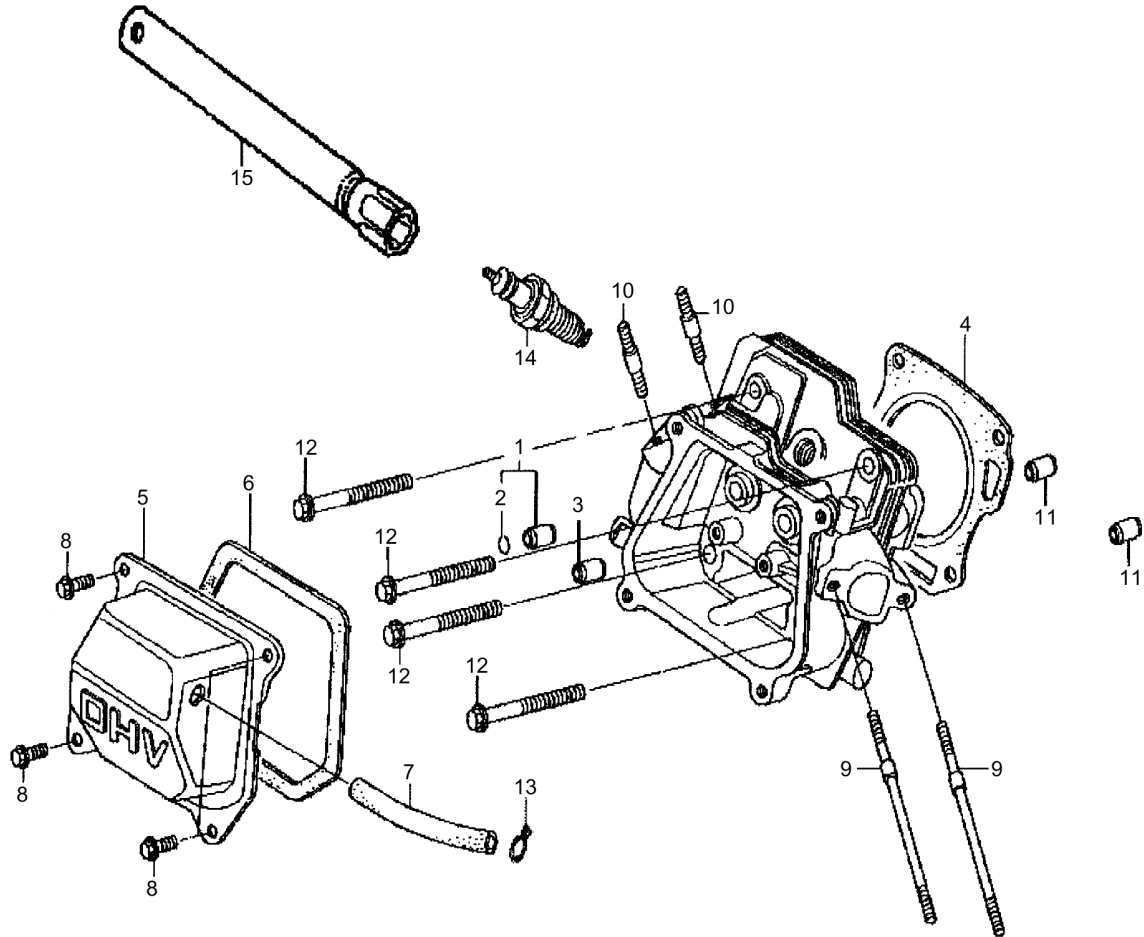

11.08

Refer to Parts Online for the most up to date information. The printed information might be outdated.

Tue Feb 14 13:39:32 UTC 2023

Forward Plate DFP11

Item	Part No.	Qty	Name	SN INFO
1	DL05747212	1	Valve guide	
2	DL05747368	1	Circlip	
3	DL05747211	1	Valve guide	
4	DL05748941	1	Cylinder head gasket	
5	DL05749013	1	Cylinder head cover	
6	DL05747125	1	Valve cover gasket	
7	DL05747369	1	Ventilation pipe	
8	DL05747322	4	Hexagon bolt	
9	DL05747356	2	Stud	
10	DL05747370	2	Stud	
11	DL05747371	2	Dowel pin	
12	DL05748639	4	Hexagon bolt	
13	DL05748558	2	Hose clip	
14	DL05747282	1	Spark plug	
15	DL05748608	1	Spark plug spanner