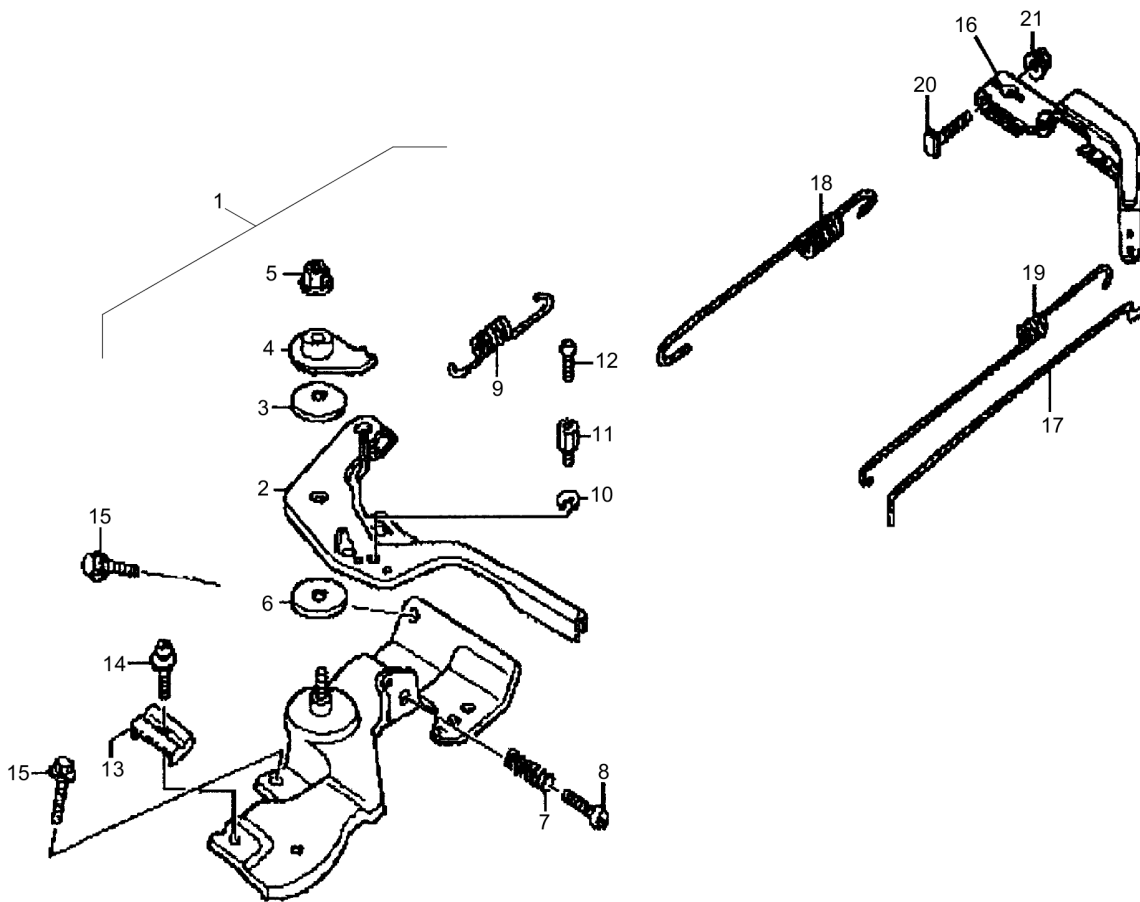

11.25

Refer to Parts Online for the most up to date information. The printed information might be outdated.

Tue Feb 14 13:39:34 UTC 2023

Forward Plate DFP11

Item	Part No.	Qty	Name	SN INFO
1	DL05749097	1	Control assy.	
2	DL05748947	1	Lever, control	
3	DL05747227	1	Belleville spring	
4	DL05747155	1	Washer	
5	DL05747264	1	Safety nut	
6	DL05747156	1	Connecting piece	
7	DL05747158	1	Adjusting spring	
8	DL05747425	1	Screw	
9	DL05747341	1	Return spring	
10	DL05747333	1	Spring ring	
11	DL05747332	1	Wire holder	
12	DL05747334	1	Screw	
13	DL05747418	1	Cable clip	
14	DL05747426	1	Screw	
15	DL05747322	2	Hexagon bolt	
16	DL05748943	1	Arm governor	
17	DL05748944	1	Governor rod	
18	DL05748945	1	Governor spring	
19	DL05747246	1	Return spring	
20	DL05748997	1	Screw	
21	DL05747312	1	Collar nut	