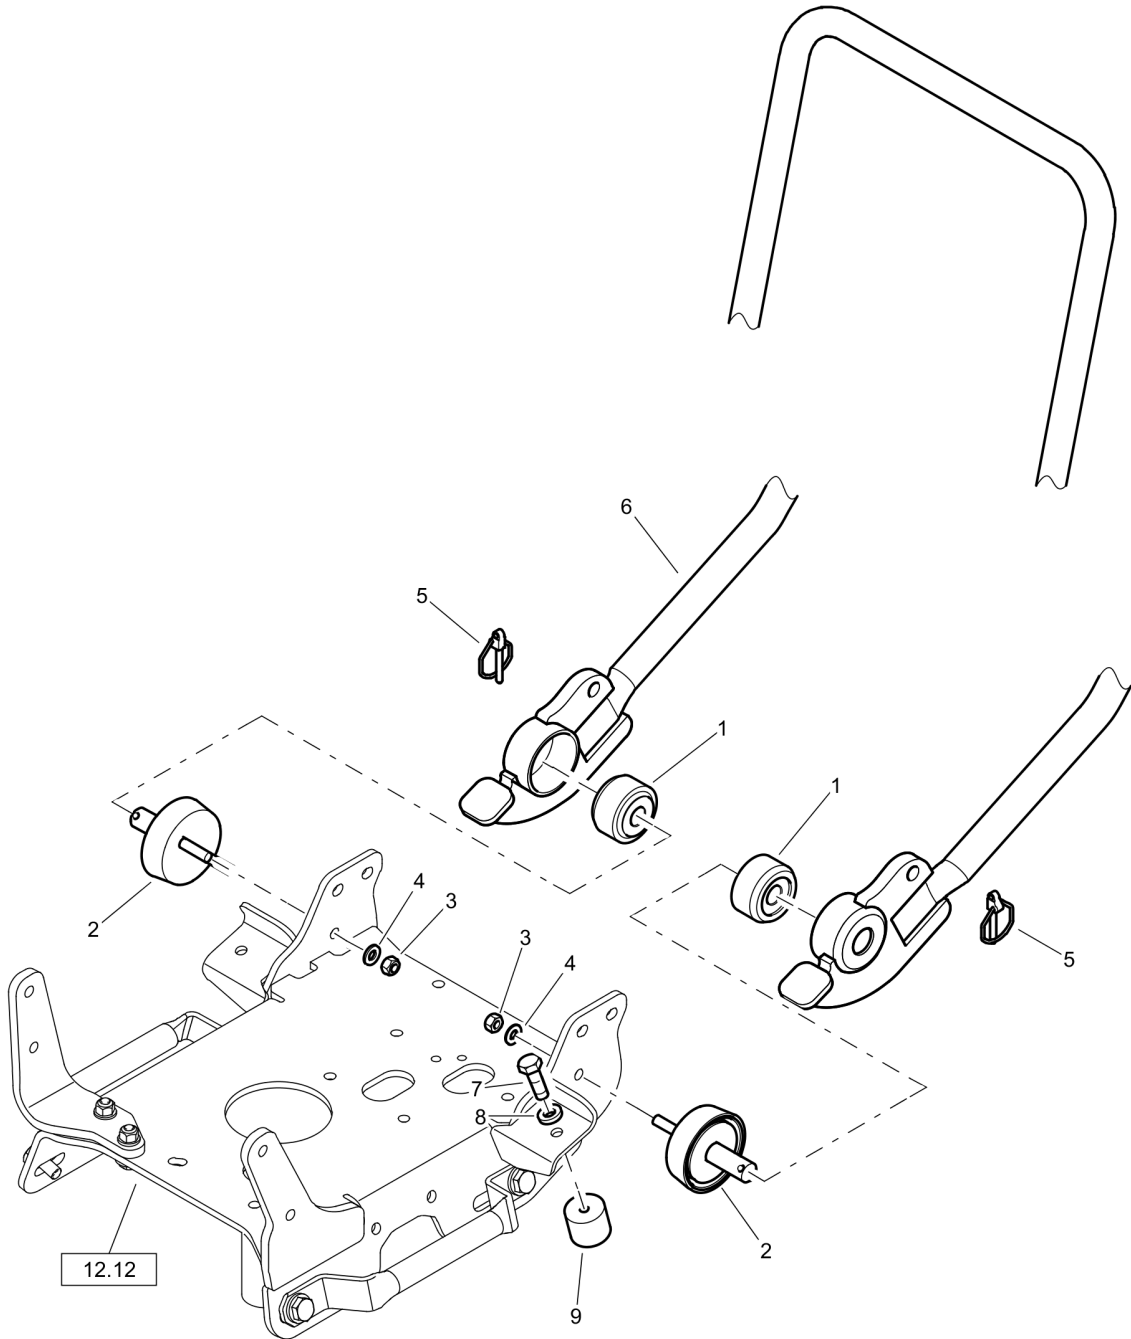

Forward Plate DFP11

Frame with Attachment Parts DL23060047_00 Steering Handle

52.16

Refer to Parts Online for the most up to date information. The printed information might be outdated.
Tue Feb 14 13:39:41 UTC 2023

Forward Plate DFP11

Item	Part No.	Qty	Name	SN INFO
1	DL23003476	2	Bushing	
2	DL23003475	2	Spring element	
3	DL08130813	4	Safety nut	
4	DL08510817	4	Washer	
5	DL05931600	2	Linch pin	
6	DL23060280	1	Steering handle	
7	DL07140818	2	Hexagon bolt	
8	DL08590820	2	Washer	
9	DL06142912	2	Stop buffer	
12.12	-		Engine Carrier