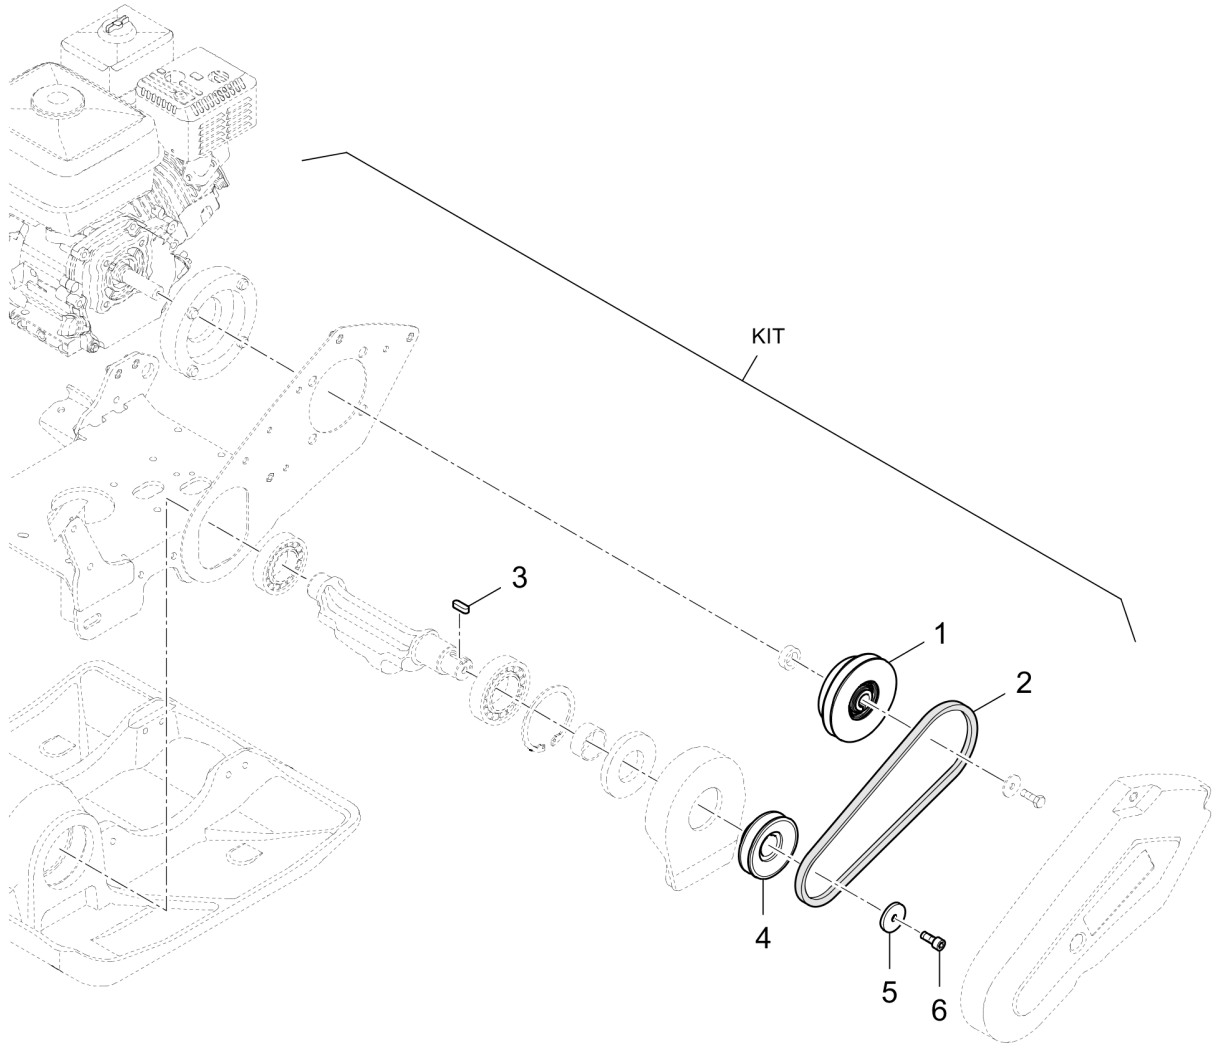

Forward Plate DFP11

Service, repair and wear part kits 4812216977 Repair kit, transmission

Refer to Parts Online for the most up to date information. The printed information might be outdated.

Tue Feb 14 13:39:18 UTC 2023

Forward Plate DFP11

Item	Part No.	Qty	Name	SN INFO
KIT	4812216977	1	Repair kit, transmission	
1	DL05650122	1	Centrifugal clutch	
2	DL92410581	1	V-belt	
3	DL09181604	1	Fitting key	
4	DL23010140	1	V-belt pulley	
5	DL23010132	1	Washer	
6	DL07230819	1	Socket-head cap screw