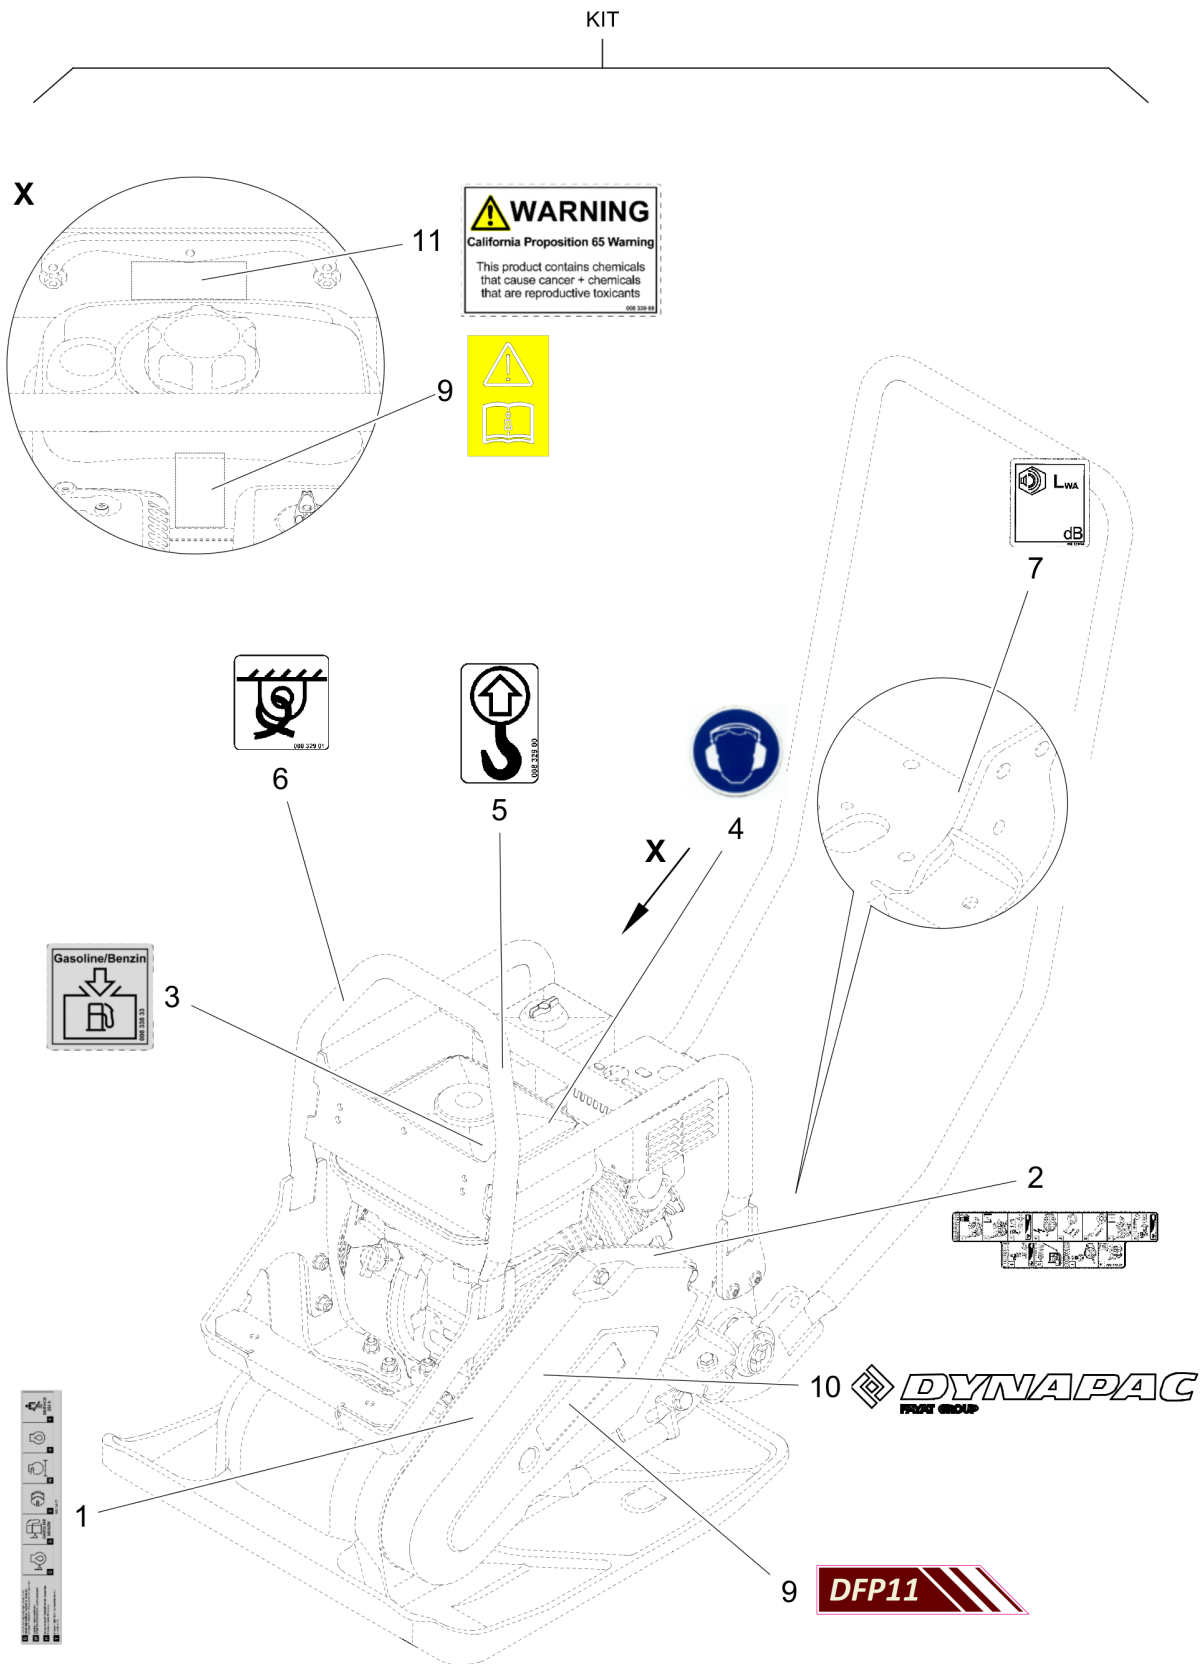

Forward Plate DFP11

Refurbishing kits 4812064106 Refurbishing kit - decals

Refer to Parts Online for the most up to date information. The printed information might be outdated.

Tue Feb 14 13:39:21 UTC 2023

Forward Plate DFP11

Item	Part No.	Qty	Name	SN INFO
KIT	4812064106	1	Refurbishing kit - decals	
1	DL00833977	1	Decal,maintenance instr.	
2	DL00834125	1	Decal,operation	
3	DL00833833	1	Decal,indication	
4	DL00833226	1	Decal,indication	
5	DL05050358	1	Decal,indication	
6	DL05050359	1	Decal,indication	
7	DL00832654	1	Decal,indication	
8	DL00833653	1	Decal,indication	
9	DL92410405	1	Type designation	
10	DL92410221	1	Decal	
11	DL00833968	1	Warning sign