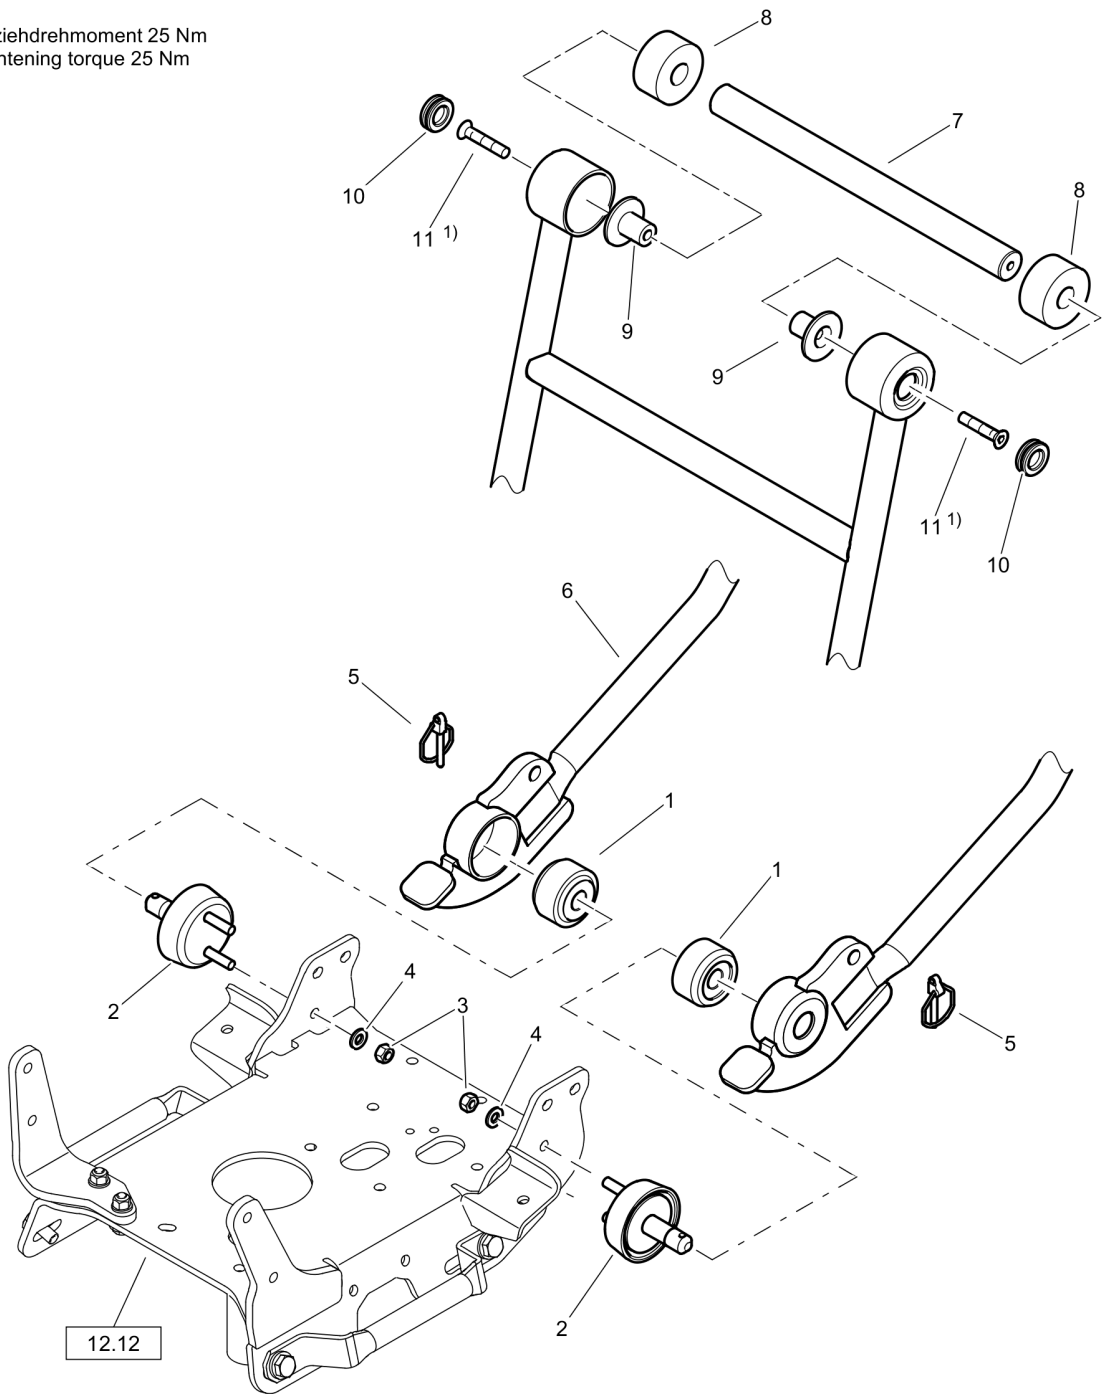

Forward Plate DFP11

Special Equipment DL23000214_00 L19-Comfort handle

1) Anziehdrehmoment 25 Nm
Tightening torque 25 Nm

152.72

Forward Plate DFP11

Item	Part No.	Qty	Name	SN INFO
1	DL23003476	2	Bushing	
2	DL23003475	2	Spring element	
3	DL08130813	4	Safety nut	
4	DL08510817	4	Washer	
5	DL05931600	2	Linch pin	
6	DL23060278	1	Steering handle	
7	DL23060333	1	Shaft	
8	DL23060282	2	Expanded rubber	
9	DL23060283	2	Stop	
10	DL05756120	2	Wall duct	
11	DL07320829	2	Countersunk screw	
12.12	-		Engine Carrier