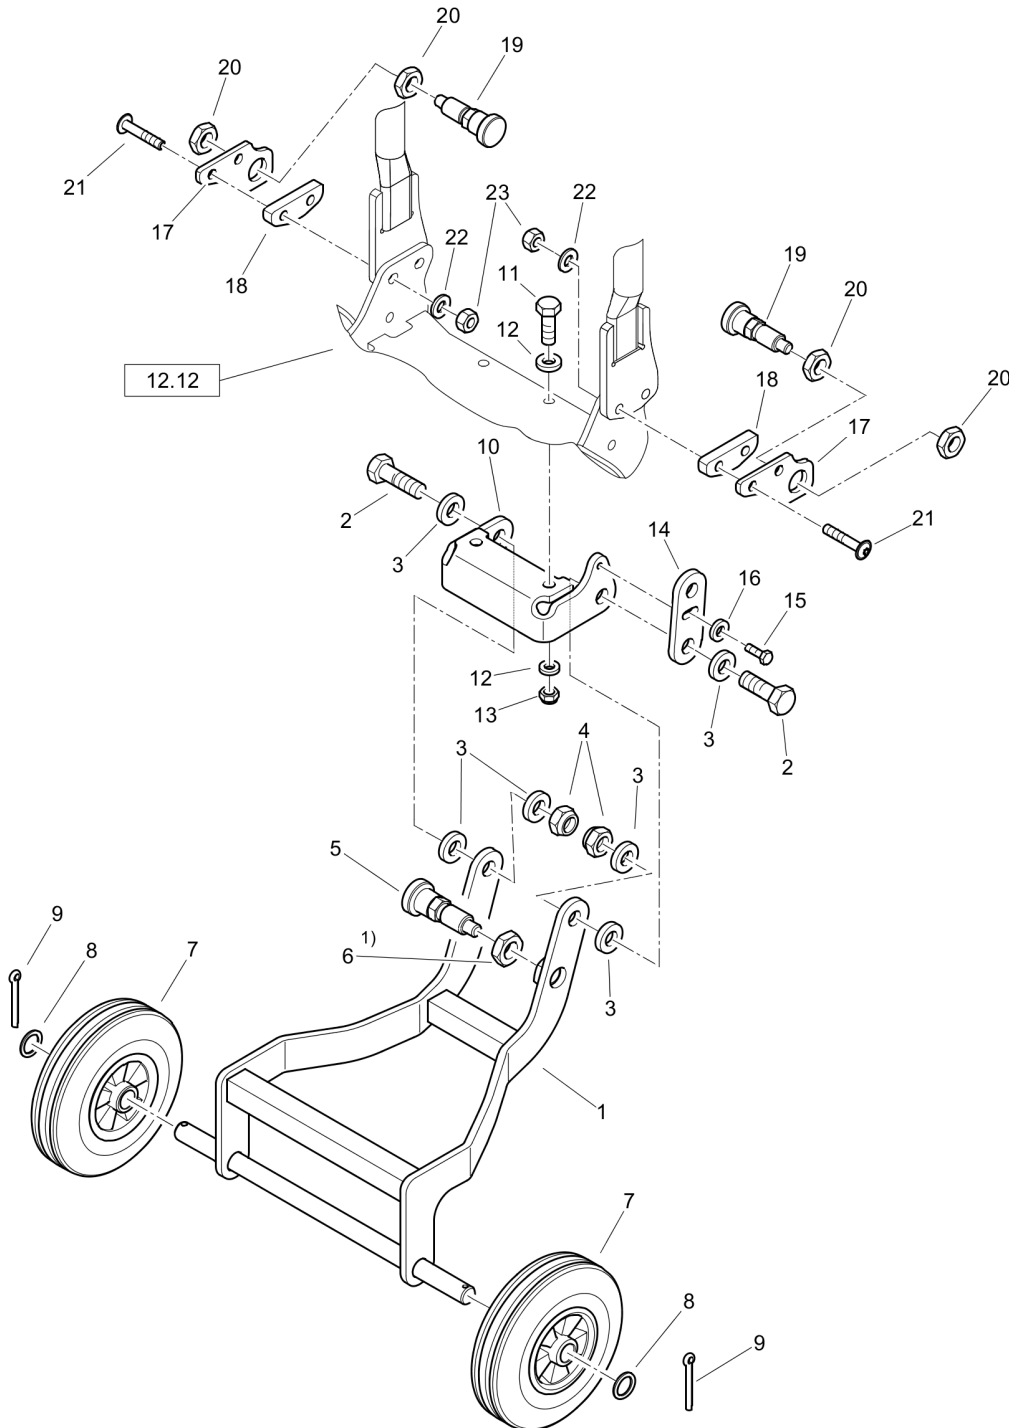

1) Anziehdrehmoment 100 Nm
Tightening torque 100 Nm

162.10

Forward Plate DFP11

Item	Part No.	Qty	Name	SN INFO
1	DL23003314	1	Frame	
2	DL07141242	2	Hexagon bolt	
3	DL08511324	6	Washer	
4	DL08131218	2	Safety nut	
5	DL06422046	1	Control pin	
6	DL08141615	1	Hexagon nut	
7	DL06704107	2	Wheel	
8	DL05520315	2	Supporting disc	
9	DL09170407	2	Cotter pin	
10	DL23003248	1	Holder	
11	DL07140834	2	Hexagon bolt	
12	DL08510817	4	Washer	
13	DL08130813	2	Safety nut	
14	DL23003354	1	Detent	
15	DL07140626	1	Hexagon bolt	
16	DL08590617	1	Washer	
17	DL23003479	2	Plate	
18	DL23003480	2	Plate	
19	DL06422046	2	Control pin	
20	DL08141615	4	Hexagon nut	
21	DL07210820	4	Pens head screw	
22	DL08510817	4	Washer	
23	DL08130813	4	Safety nut	
12.12	-		Engine Carrier