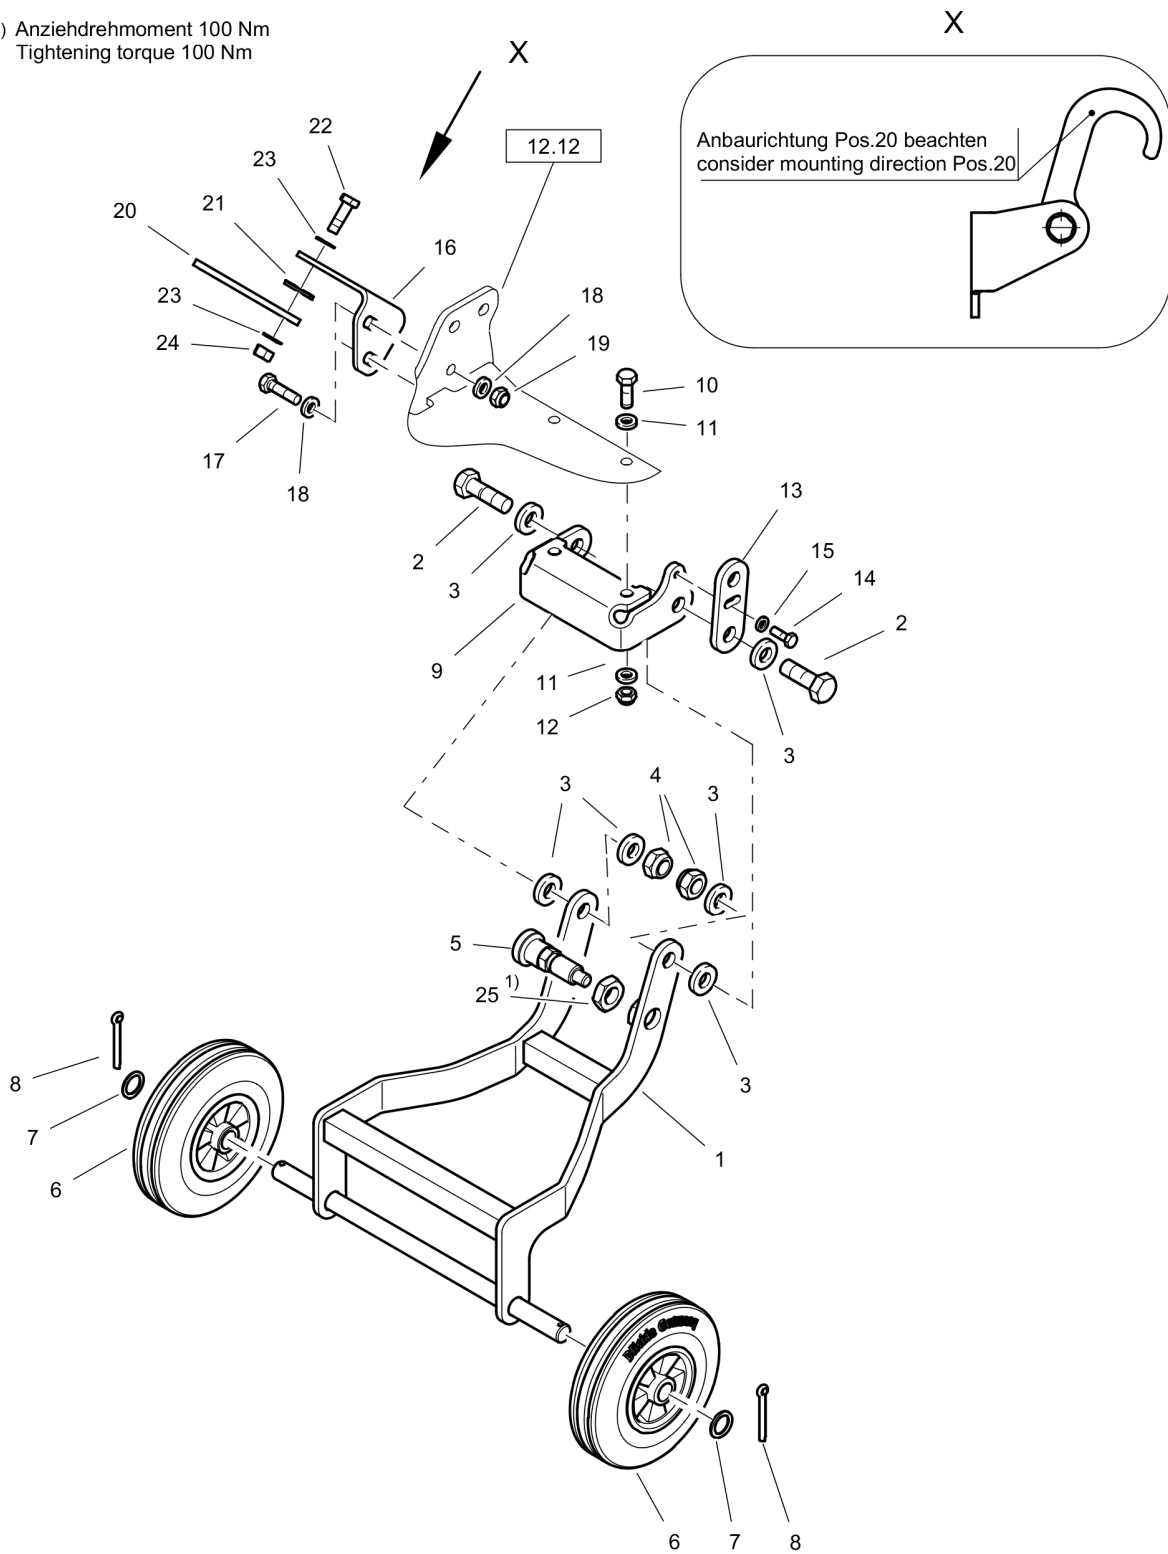

Forward Plate DFP11

Field kits DL92401005 T90-Transport wheels,mid bow

1) Anziehdrehmoment 100 Nm
Tightening torque 100 Nm

Refer to Parts Online for the most up to date information. The printed information might be outdated.

Tue Feb 14 13:39:23 UTC 2023

Forward Plate DFP11

Item	Part No.	Qty	Name	SN INFO
.	DL92401005	1	T90-Transport wheels,mid bow	
1	DL23003314	1	Frame	
2	DL07141242	2	Hexagon bolt	
3	DL08511324	6	Washer	
4	DL08131218	2	Safety nut	
5	DL06422046	1	Control pin	
6	DL06704107	2	Wheel	
7	DL05520315	2	Supporting disc	
8	DL09170407	2	Cotter pin	
9	DL23003248	1	Holder	
10	DL07140834	2	Hexagon bolt	
11	DL08510817	4	Washer	
12	DL08130813	2	Safety nut	
13	DL23003354	1	Detent	
14	DL07140626	1	Hexagon bolt	
15	DL08590617	1	Washer	
16	DL23003460	1	Holder	
17	DL07140834	2	Hexagon bolt	
18	DL08510817	4	Washer	
19	DL08130813	2	Safety nut	
20	DL23003455	1	Hook	
21	DL68050213	1	Washer	
22	DL07140834	1	Hexagon bolt	
23	DL09290169	2	Belleville spring	
24	DL08130813	1	Safety nut	
25	DL08141615	1	Hexagon nut	
12.12	-		Engine Carrier