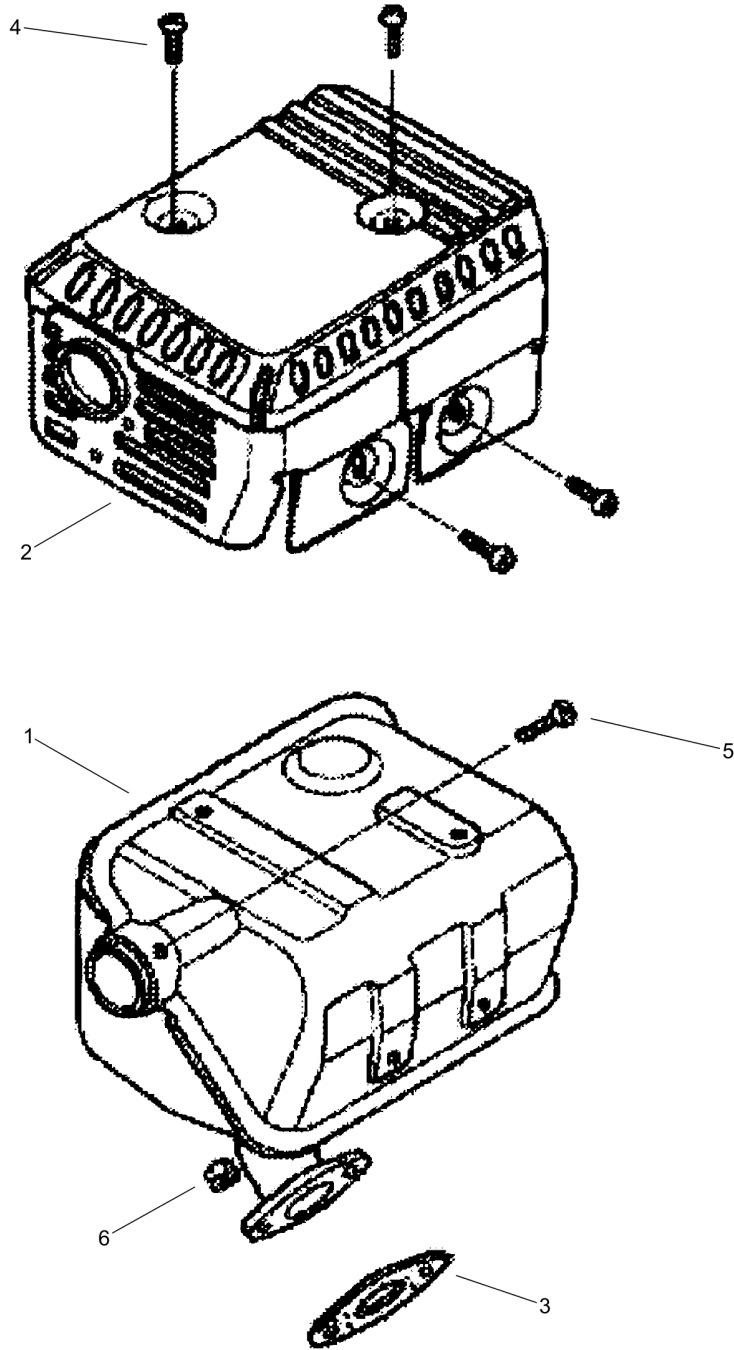

11.25

Refer to Parts Online for the most up to date information. The printed information might be outdated.

Tue Feb 14 13:39:34 UTC 2023

Forward Plate DFP11

Item	Part No.	Qty	Name	SN INFO
1	DL05749097	1	Control assy.	
2	DL05748947	1	Lever, control	
3	DL05747227	1	Belleville spring	
4	DL05747155	1	Washer	
5	DL05747264	1	Safety nut	
6	DL05747156	1	Connecting piece	
7	DL05747158	1	Adjusting spring	
8	DL05747425	1	Screw	
9	DL05747341	1	Return spring	
10	DL05747333	1	Spring ring	
11	DL05747332	1	Wire holder	
12	DL05747334	1	Screw	
13	DL05747418	1	Cable clip	
14	DL05747426	1	Screw	
15	DL05747322	2	Hexagon bolt	
16	DL05748943	1	Arm governor	
17	DL05748944	1	Governor rod	
18	DL05748945	1	Governor spring	
19	DL05747246	1	Return spring	
20	DL05748997	1	Screw	
21	DL05747312	1	Collar nut	