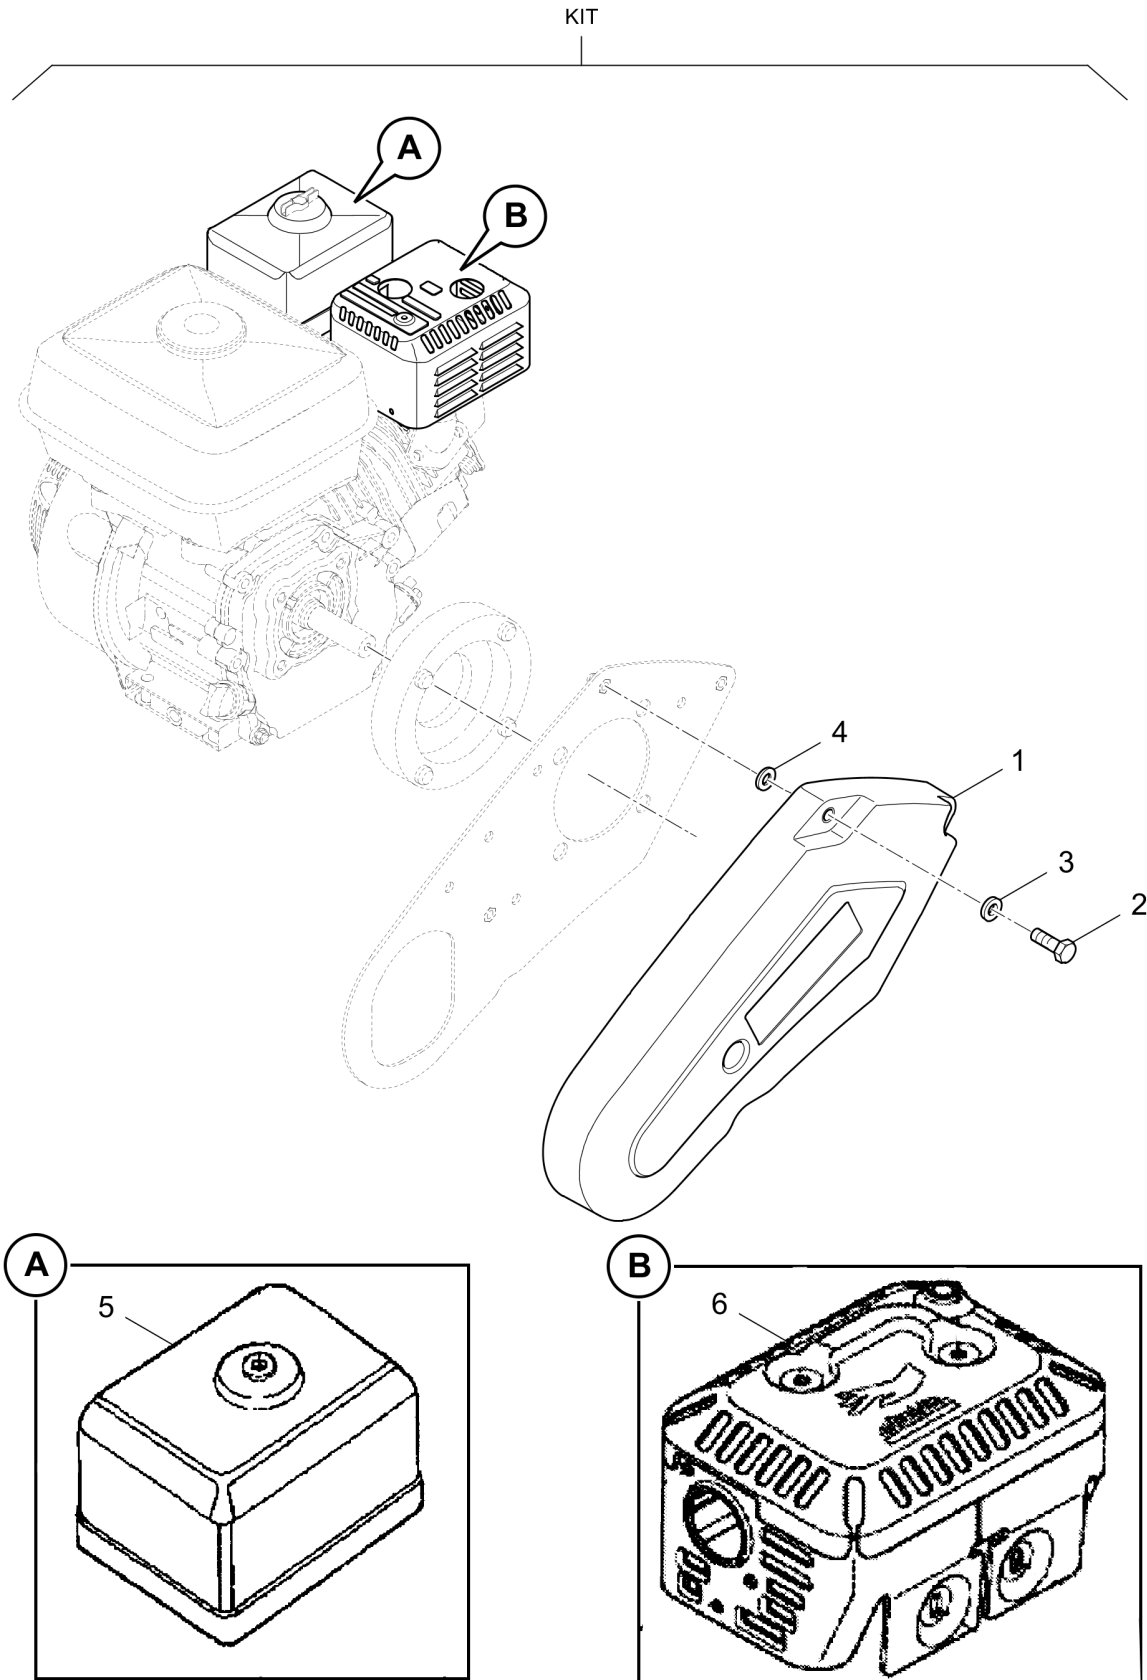

Forward Plate DFP11

Item	Part No.	Qty	Name	SN INFO
KIT	4812064104	1	Refurbishing kit - covering	
1	DL92410030	1	V-belt guard	
2	DL07140853	3	Hexagon bolt	
3	DL08510817	3	Washer	
4	DL08665000	3	Stop disc	
5	DL05749093	1	Filter cover	
6	DL05749156	1	Muffler guard