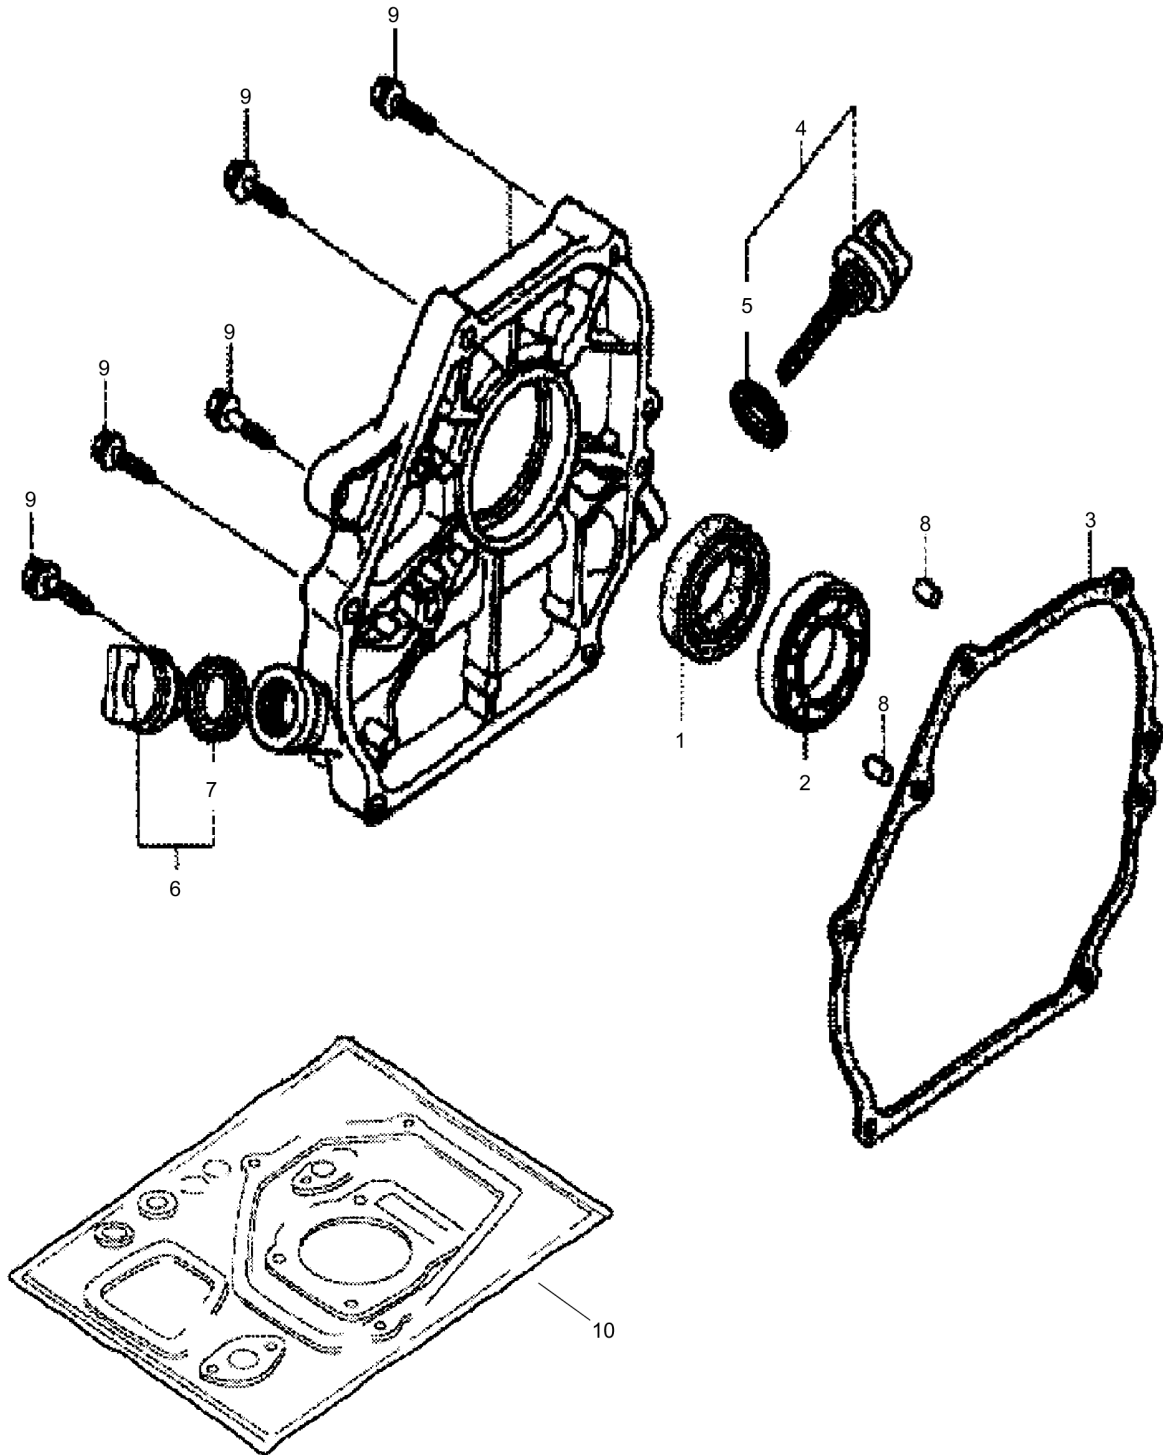

11.02

Refer to Parts Online for the most up to date information. The printed information might be outdated.

Tue Feb 14 13:39:31 UTC 2023

Forward Plate DFP11

Item	Part No.	Qty	Name	SN INFO
1	DL05748553	1	Radial seal	
2	DL05114005	1	Ball bearing,grooved	
3	DL05747221	1	Gasket,crankcase	
4	DL05748601	1	Filler cap	
5	DL05748603	1	Gasket, oil dip stick	
6	DL05748602	1	Filler cap	
7	DL05748603	1	Gasket, oil dip stick	
8	DL05747389	2	Dowel pin	
9	DL05747390	6	Screw	
10	DL05749099	1	Engine gasket set