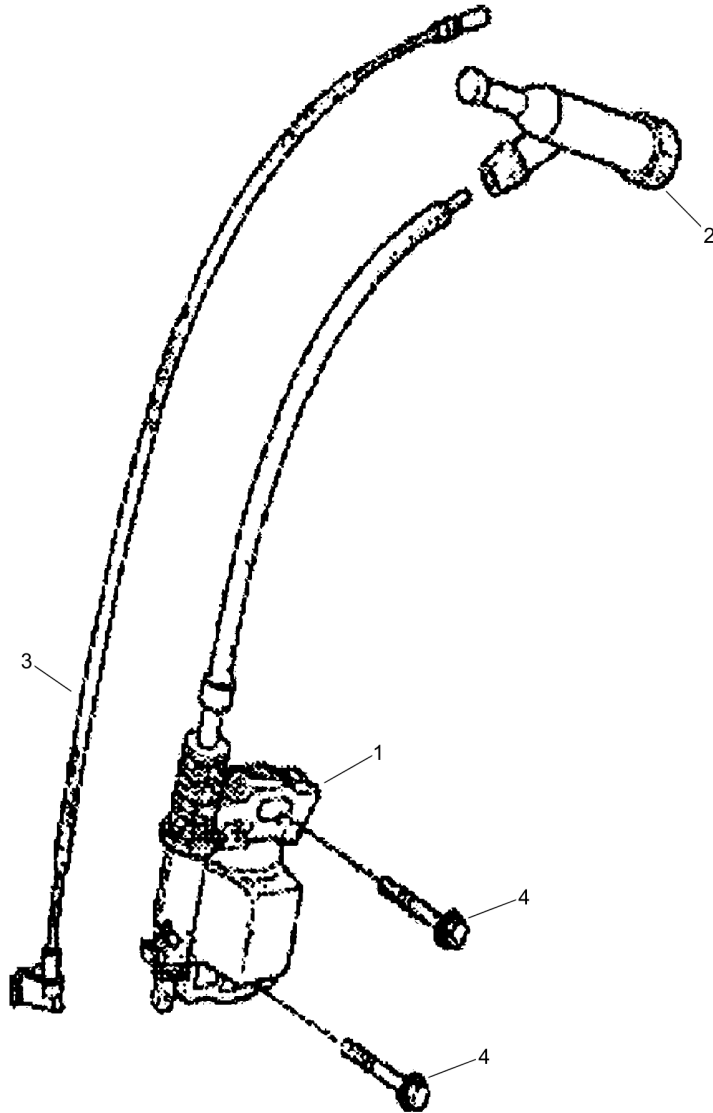

11.46

Forward Plate DFP11

Item	Part No.	Qty	Name	SN INFO
1	DL05749098	1	Coil,ignition	
2	DL05748631	1	Spark plug socket	
3	DL05747415	1	Shut down rope	
4	DL05747395	2	Screw