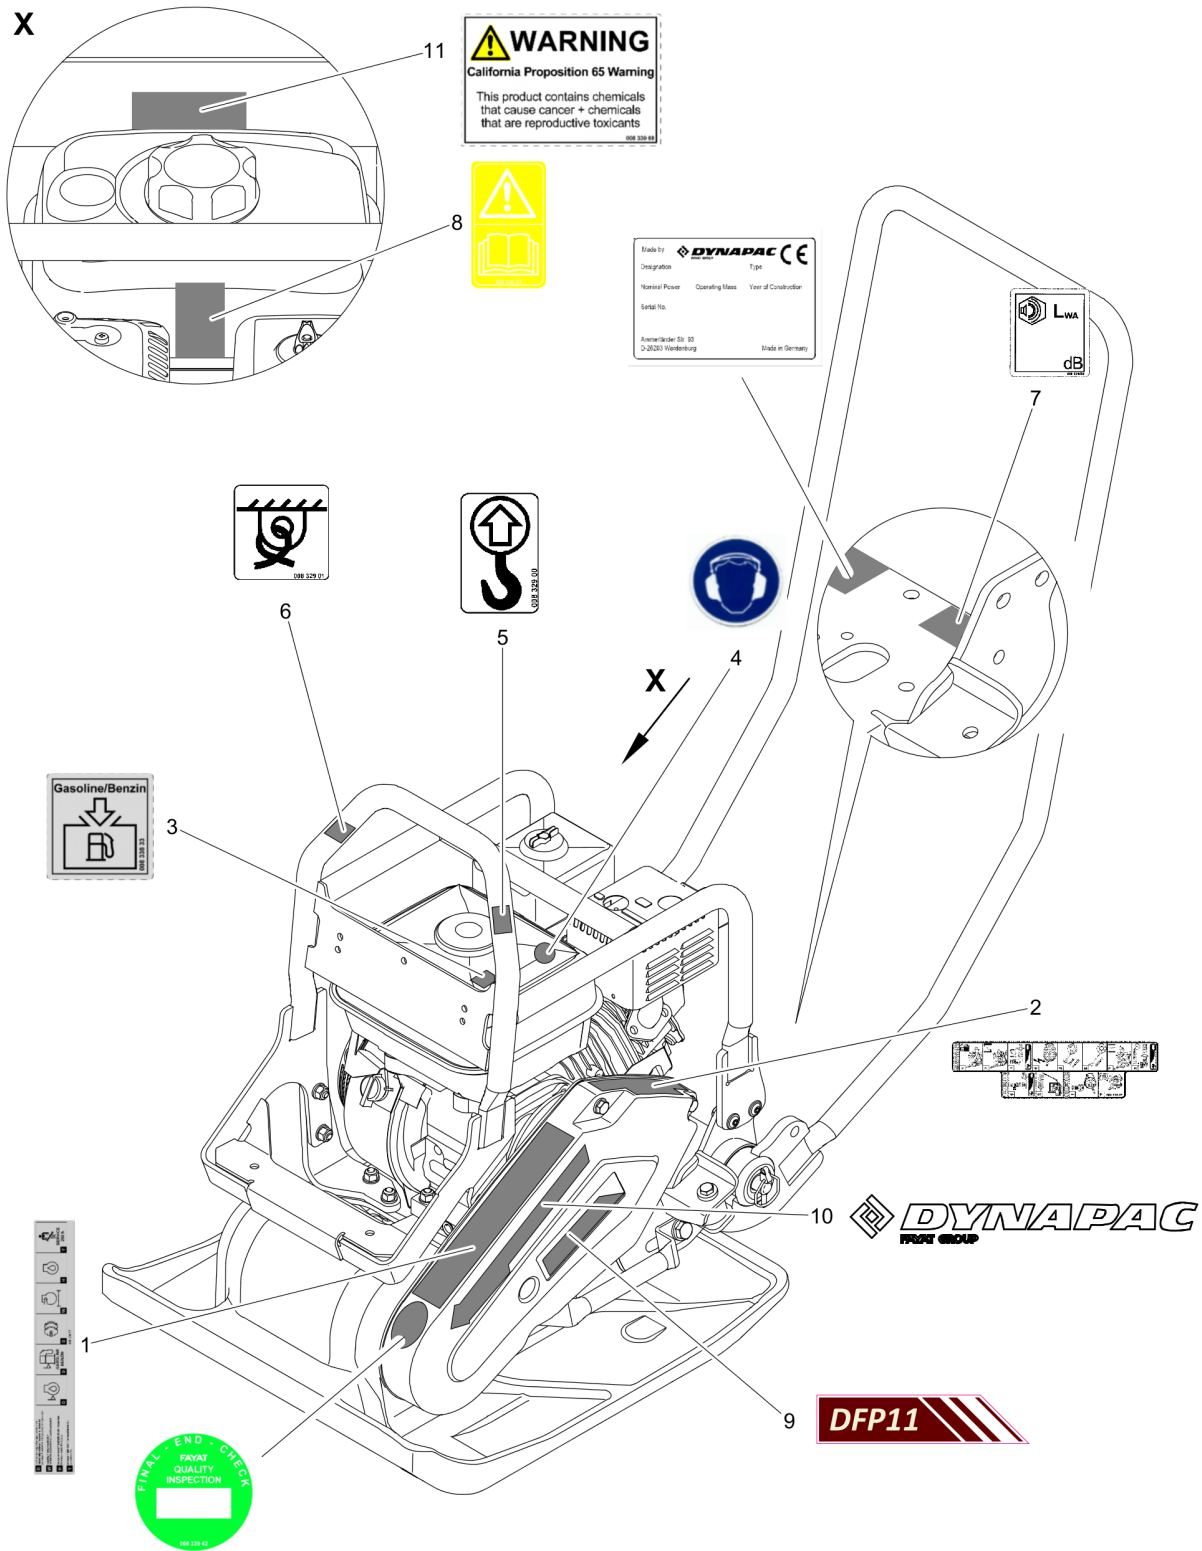

Forward Plate DFP11

Accessories DL92410914_00 Decals

101.03

Refer to Parts Online for the most up to date information. The printed information might be outdated.

Tue Feb 14 13:39:45 UTC 2023

Forward Plate DFP11

Item	Part No.	Qty	Name	SN INFO
1	DL00833977	1	Decal,maintenance instr.	
2	DL00834125	1	Decal,operation	
3	DL00833833	1	Decal,indication	
4	DL00833226	1	Decal,indication	
5	DL05050358	1	Decal,indication	
6	DL05050359	1	Decal,indication	
7	DL00832654	1	Decal,indication	
8	DL00833653	1	Decal,indication	
9	DL92410405	1	Type designation	
10	DL00833968	1	Warning sign	
11	DL92410221	1	Decal