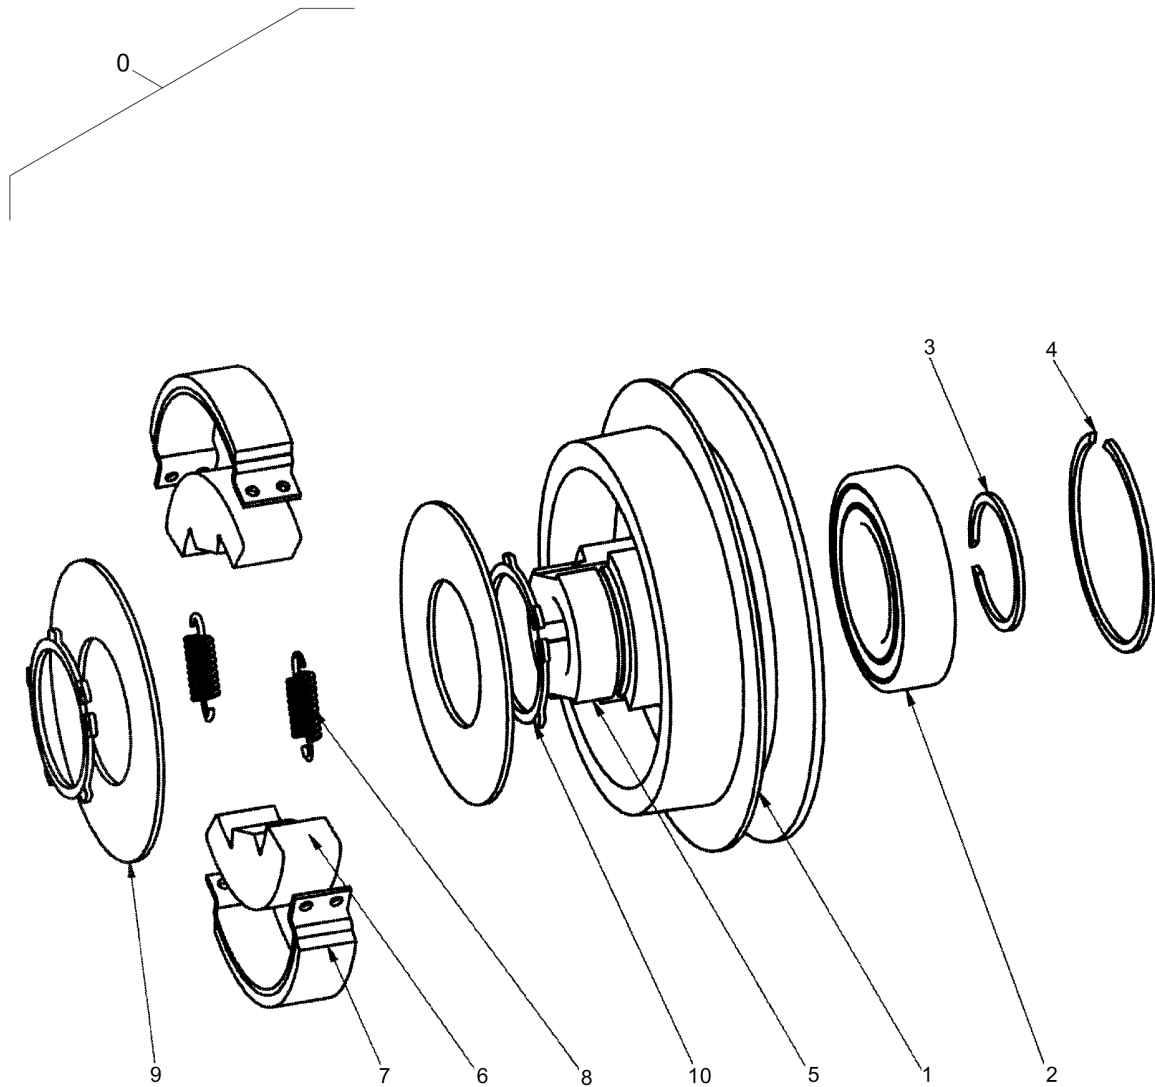

19.07

Forward Plate DFP11

Item	Part No.	Qty	Name	SN INFO
0	DL05650122	1	Centrifugal clutch	
1	DL05660548	1	Belt pulley	
2	DL05113306	1	Ball bearing,grooved	
3	DL05660215	1	Spring ring	
4	DL05660777	1	Circlip	
5	DL05660459	1	Hub	
6	DL05660214	2	Centrifugal weight	
7	DL05660174	2	Support with lining	
8	DL05660366	4	Tension spring	
9	DL05660134	2	Cover disc	
10	DL05660807	2	Circlip,external