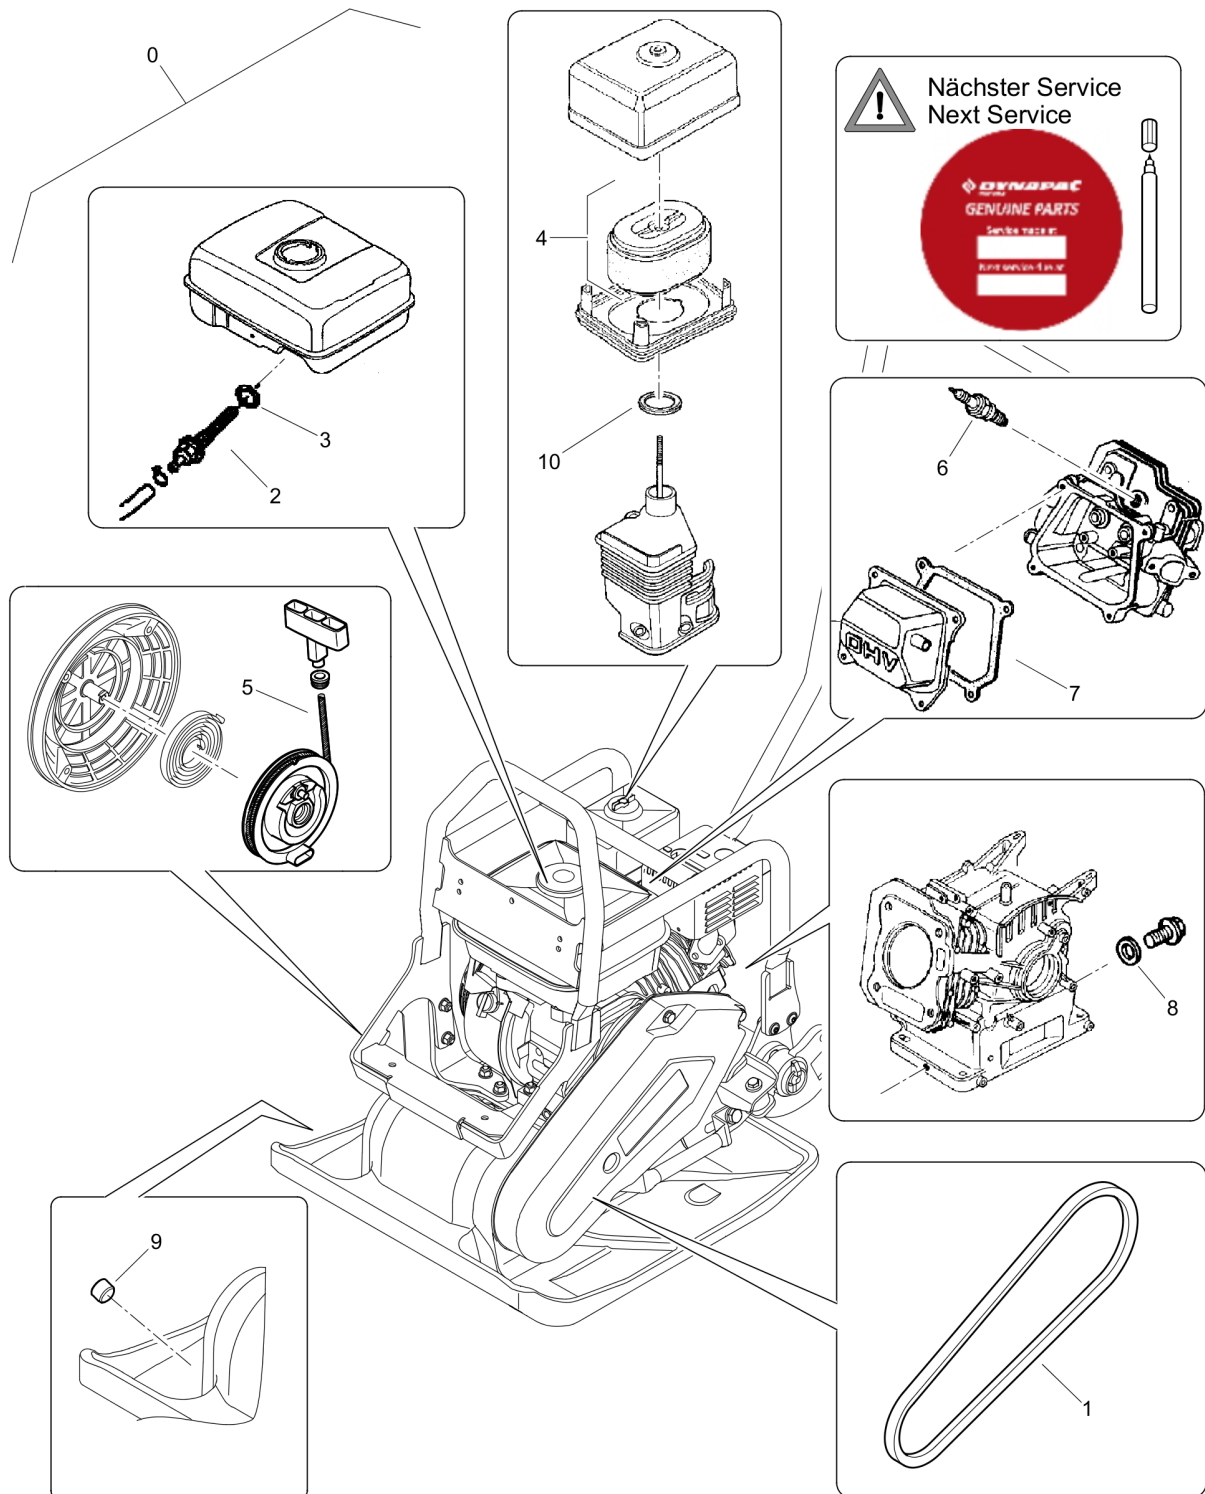

194.08

Forward Plate DFP11

Item	Part No.	Qty	Name	SN INFO
0	DL92492424	1	Service kit	
1	DL92410581	1	V-belt	
2	DL05747161	1	Filter,fuel	
3	DL05747188	1	Loop ring	
4	DL05747215	1	Element	
5	DL05747296	1	Starter rope	
6	DL05747282	1	Spark plug	
7	DL05747125	1	Valve cover gasket	
8	DL05747129	1	Gasket, oil drain	
9	DL07611616	1	Magnetic plug	
10	DL83403043	1	Gasket	

Refer to Parts Online for the most up to date information. The printed information might be outdated.

Tue Feb 14 13:39:20 UTC 2023