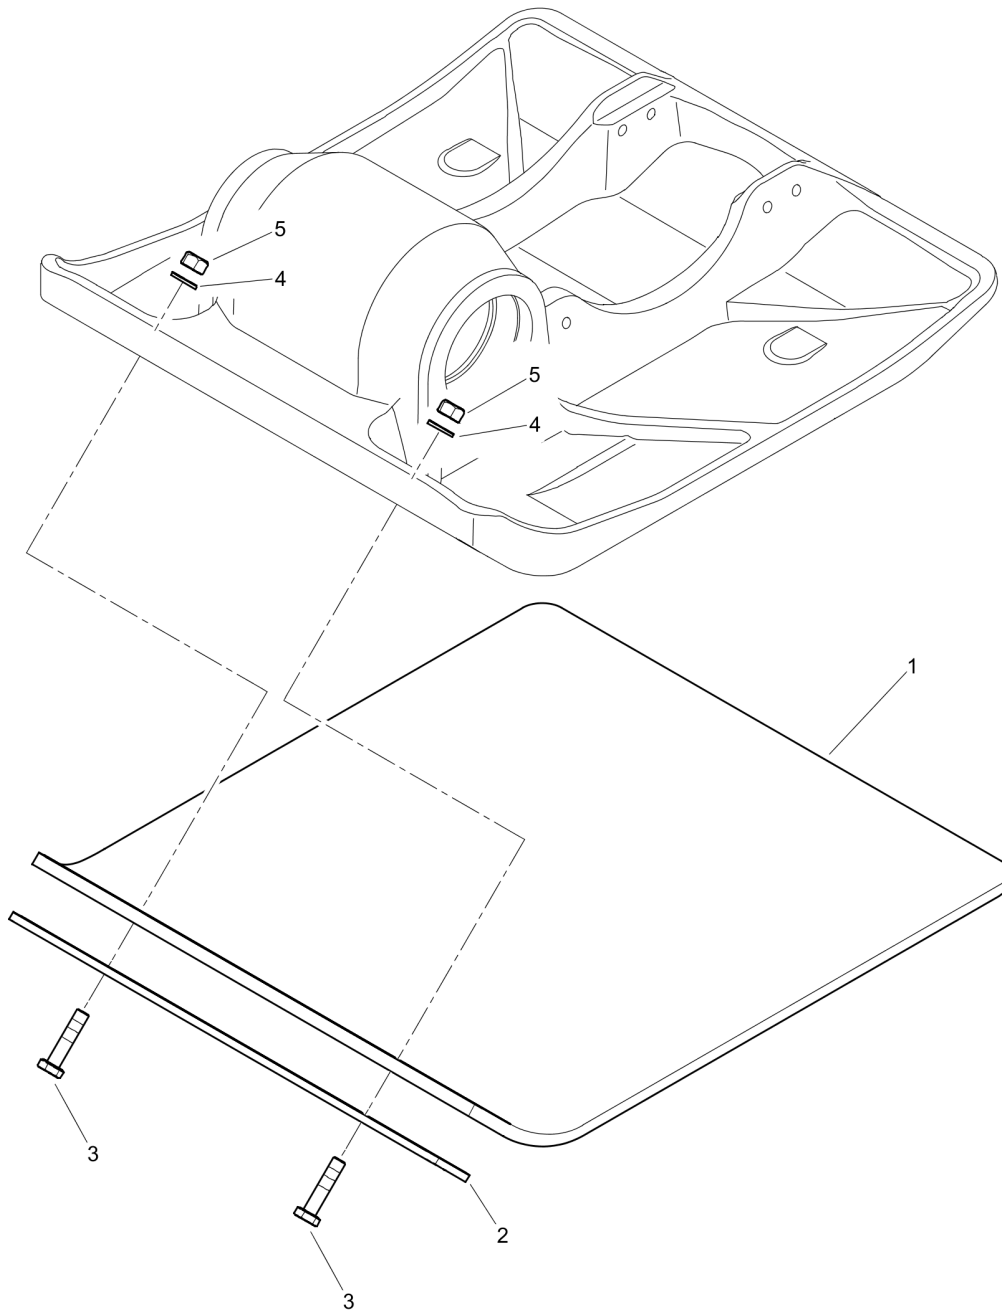

Tue Feb 14 13:39:22 UTC 2023

Forward Plate DFP11

Field kits DL92401001 X5-Synthetic plate

Forward Plate DFP11

Item	Part No.	Qty	Name	SN INFO
.	DL92401001	1	X5-Synthetic plate	
1	DL23003232	1	Plastic plate	
2	DL23003037	1	Supporting plate	
3	DL07141041	2	Hexagon bolt	
4	DL08591025	2	Washer	
5	DL08131016	2	Safety nut	