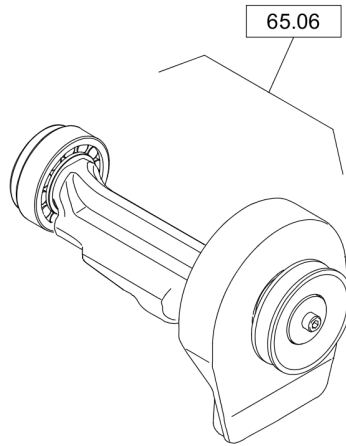

Forward Plate DFP11

65 Plate DL92400024_00_065_DFP11-32 Plate / Foot

Forward Plate DFP11

Item	Part No.	Qty	Name	SN INFO
65.05	DL23020007_01		Base Plate	
65.06	DL23010002_01		Exciter Unit	

Refer to Parts Online for the most up to date information. The printed information might be outdated.

Tue Feb 14 13:39:42 UTC 2023