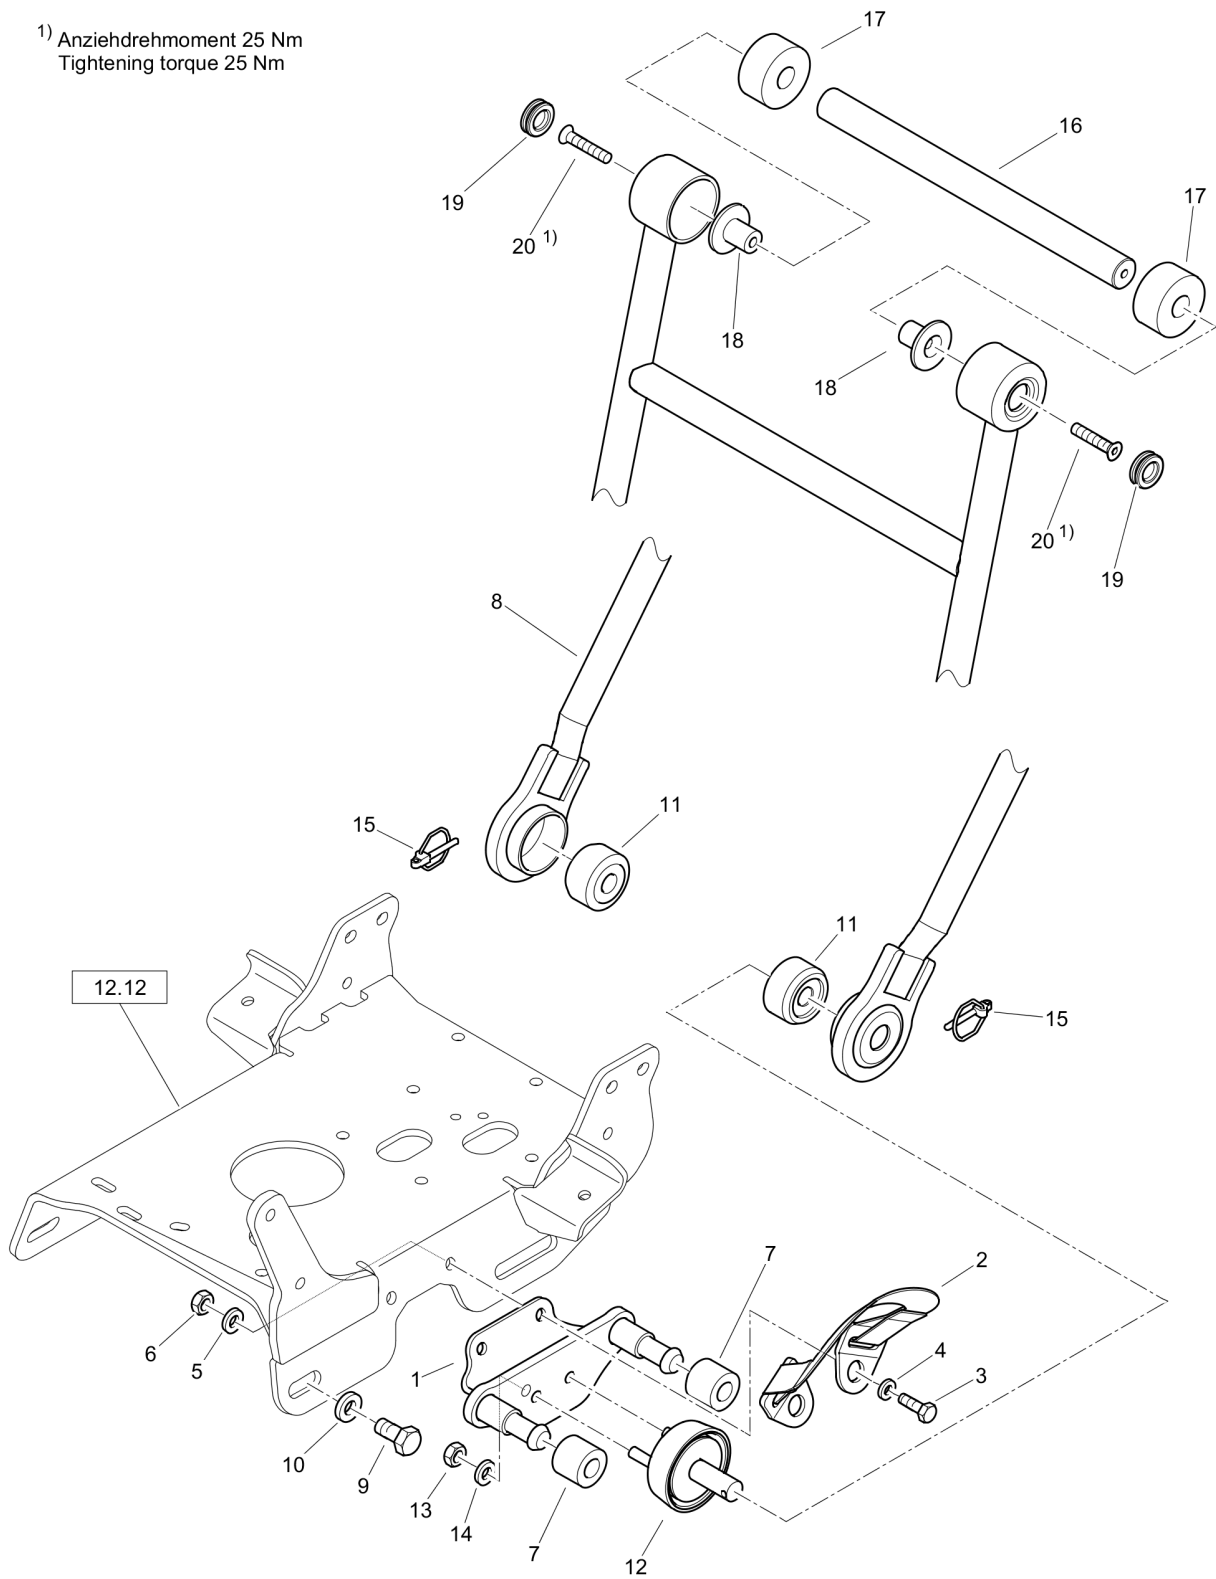

Forward Plate DFP11

Special Equipment DL23000218_00 L20-Comfort handle,middle

1) Anziehdrehmoment 25 Nm
Tightening torque 25 Nm

152.73

Forward Plate DFP11

Item	Part No.	Qty	Name	SN INFO
1	DL23003484	2	Holder	
2	DL88003146	2	Band, belt	
3	DL07140842	4	Hexagon bolt	
4	DL08500823	4	Round anchor plate	
5	DL08510817	4	Washer	
6	DL08130813	4	Safety nut	
7	DL23060325	4	Buffer	
8	DL23003425	1	Steering handle	
9	DL07141017	4	Hexagon bolt	
10	DL08501028	4	Washer	
11	DL23003476	2	Bushing	
12	DL23003475	2	Spring element	
13	DL08130813	4	Safety nut	
14	DL08510817	4	Washer	
15	DL05931600	2	Linch pin	
16	DL23003428	1	Shaft	
17	DL23060282	2	Expanded rubber	
18	DL23060283	2	Stop	
19	DL05756120	2	Wall duct	
20	DL07320829	2	Countersunk screw	
12.12	-		Engine Carrier