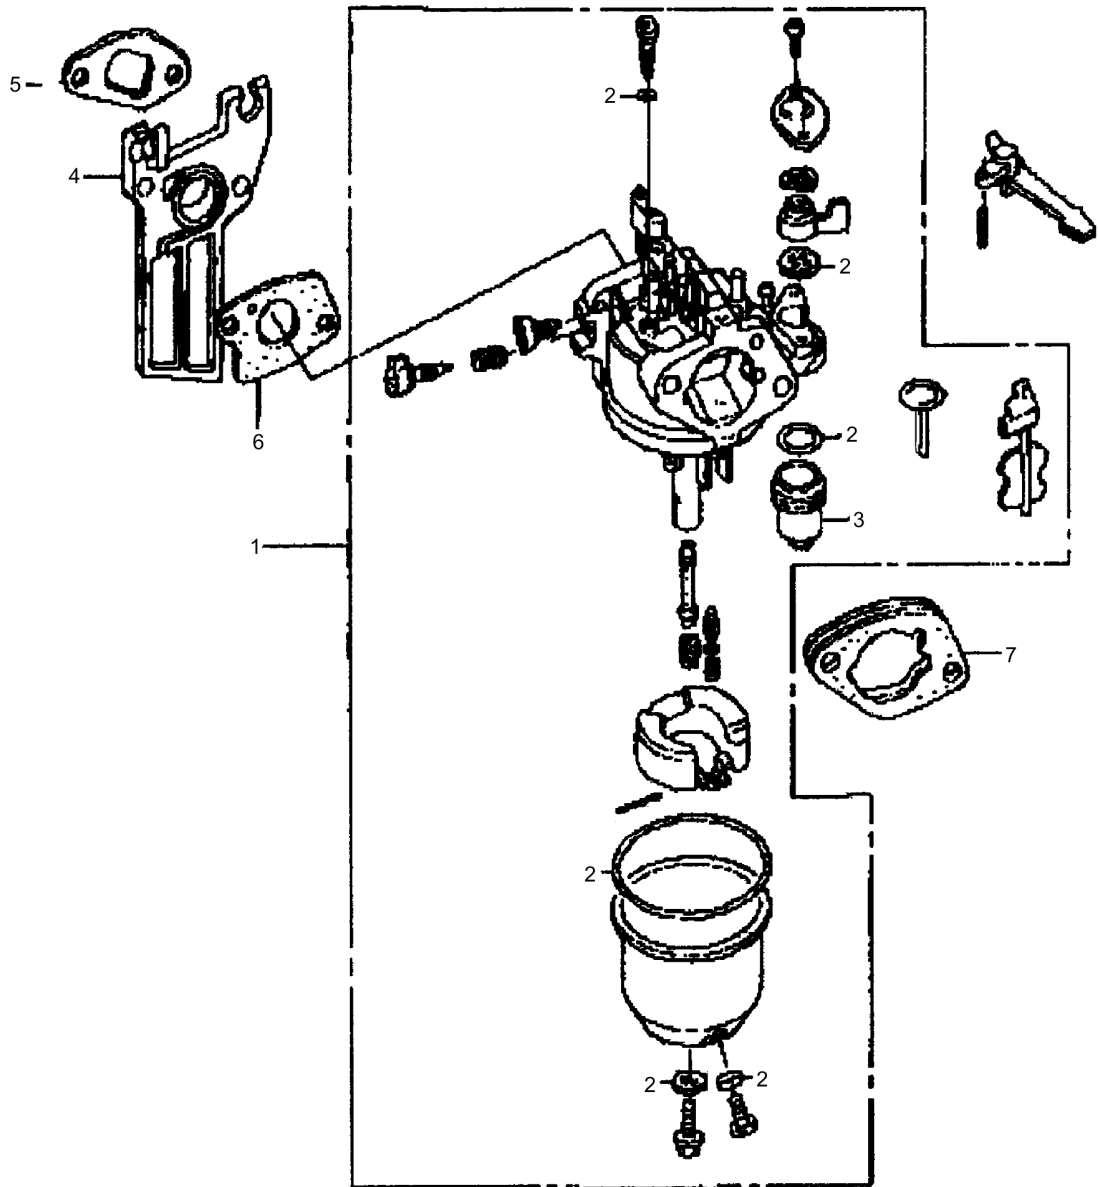

11.53

Refer to Parts Online for the most up to date information. The printed information might be outdated.

Tue Feb 14 13:39:38 UTC 2023

Forward Plate DFP11

Item	Part No.	Qty	Name	SN INFO
1	DL05749449	1	Carburetor	
2	DL05749450	1	>Kit,seal	
3	DL05747313	1	Cup,fuel strainer	
4	DL05749016	1	Insulator	
5	DL05747342	1	Insulator gasket	
6	DL05747440	1	Gasket, carburetor	
7	DL05747149	1	Connecting piece