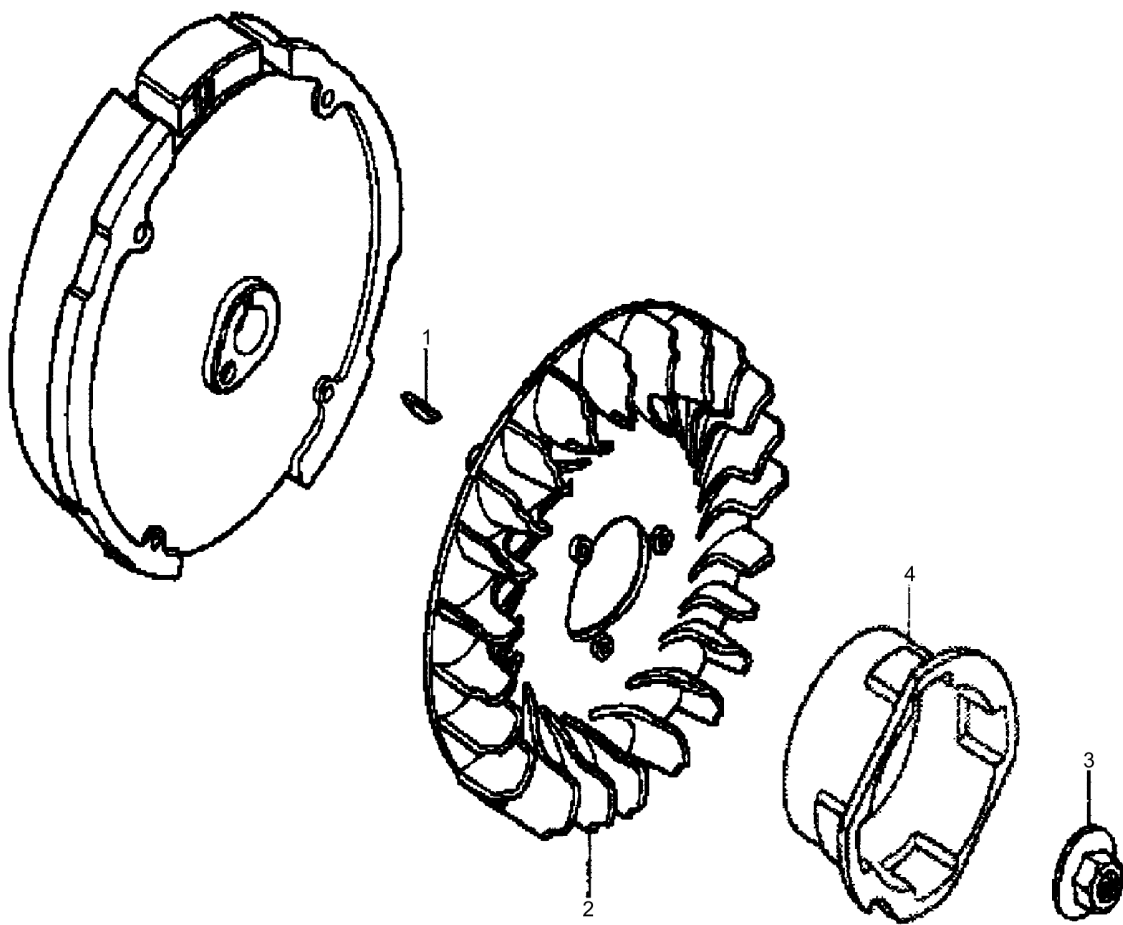

11.29

Refer to Parts Online for the most up to date information. The printed information might be outdated.

Tue Feb 14 13:39:35 UTC 2023

Forward Plate DFP11

Item	Part No.	Qty	Name	SN INFO
1	DL05747191	1	Woodruff key	
2	DL05747228	1	Fan	
3	DL05748622	1	Collar nut	
4	DL05749001	1	Starting pulley