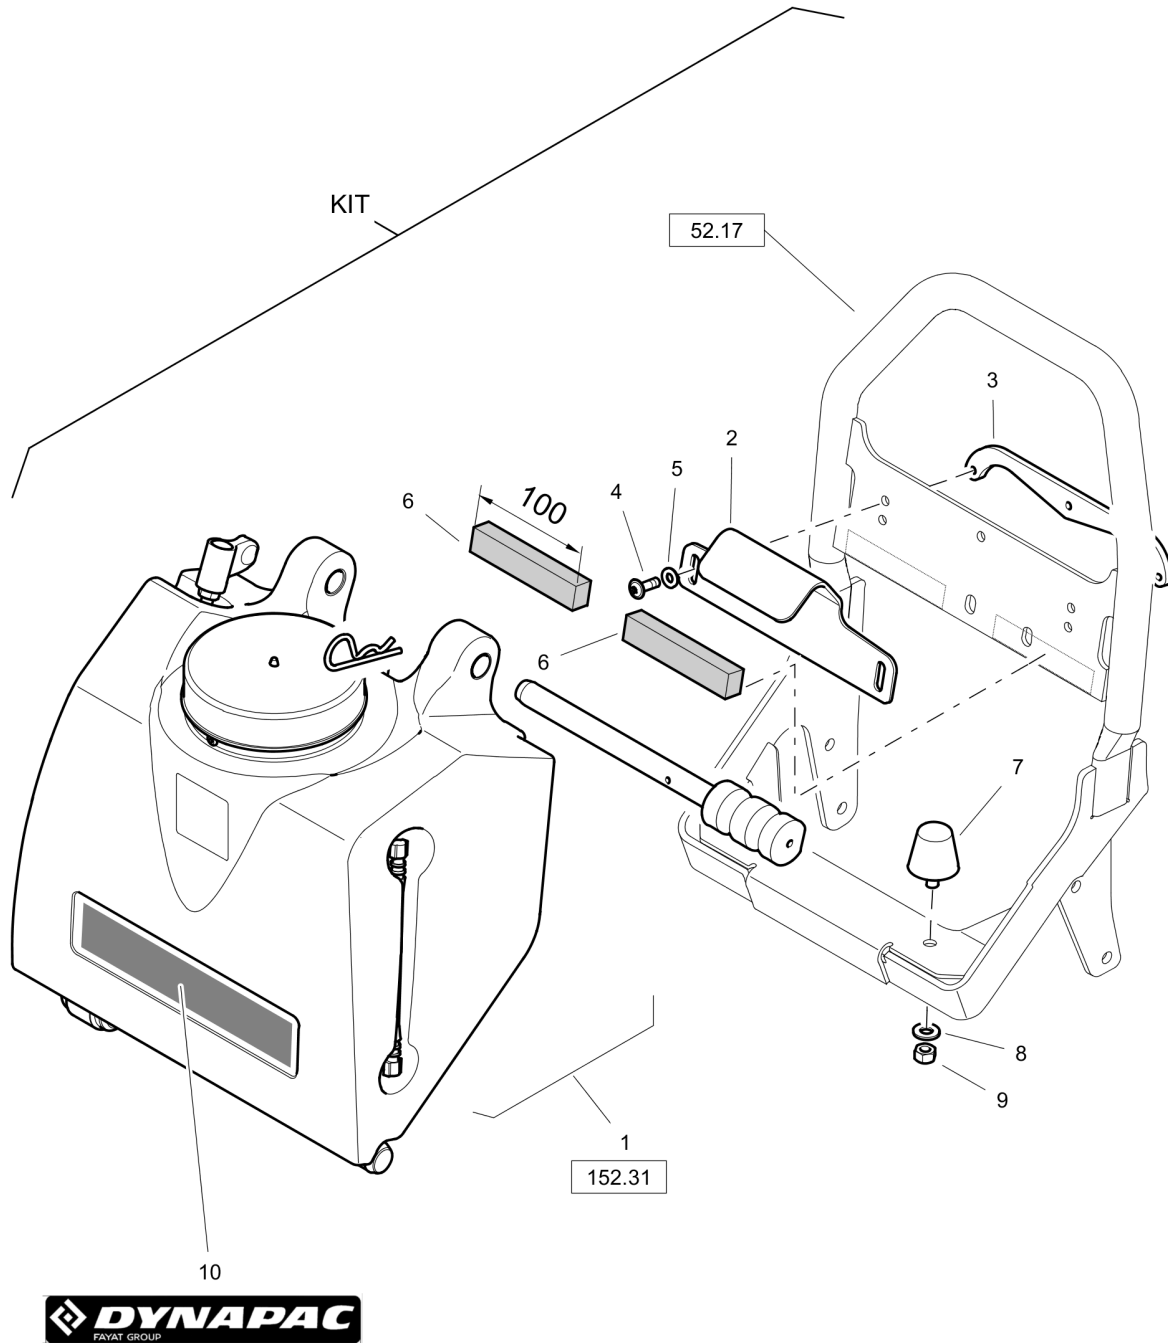

Forward Plate DFP11

Field kits DL92401003_01 Water sprinkler system

152.18

Refer to Parts Online for the most up to date information. The printed information might be outdated.
Tue Feb 14 13:39:23 UTC 2023

Forward Plate DFP11

Item	Part No.	Qty	Name	SN INFO
KIT	DL92401003		W1-Water sprinkler system	
1	DL23003471	1	Water tank, assembled	
2	DL23003273	1	Plate	
3	DL23003440	1	Tapped plate	
4	DL07210616	3	Pens head scew	
5	DL08621064	3	Washer	
6	DL00652070	2.00	Expanded rubber	
7	DL06144100	2	Stop buffer	
8	DL08752084	2	Spring washer	
9	DL08130813	2	Safety nut	
10	DL92410189	1	Decal	
52.17	-		Protection Bow