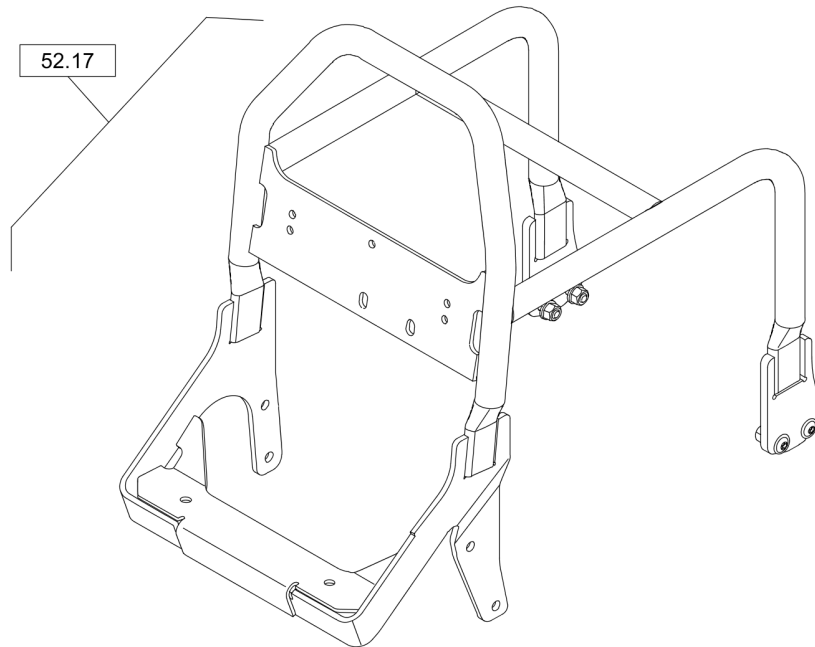

Forward Plate DFP11

Item	Part No.	Qty	Name	SN INFO
0	DL05650122	1	Centrifugal clutch	
1	DL05660548	1	Belt pulley	
2	DL05113306	1	Ball bearing,grooved	
3	DL05660215	1	Spring ring	
4	DL05660777	1	Circlip	
5	DL05660459	1	Hub	
6	DL05660214	2	Centrifugal weight	
7	DL05660174	2	Support with lining	
8	DL05660366	4	Tension spring	
9	DL05660134	2	Cover disc	
10	DL05660807	2	Circlip,external	

Forward Plate DFP11

50 Frame DL92500026_00_050_DFP11-32 Frame with Attachment Parts