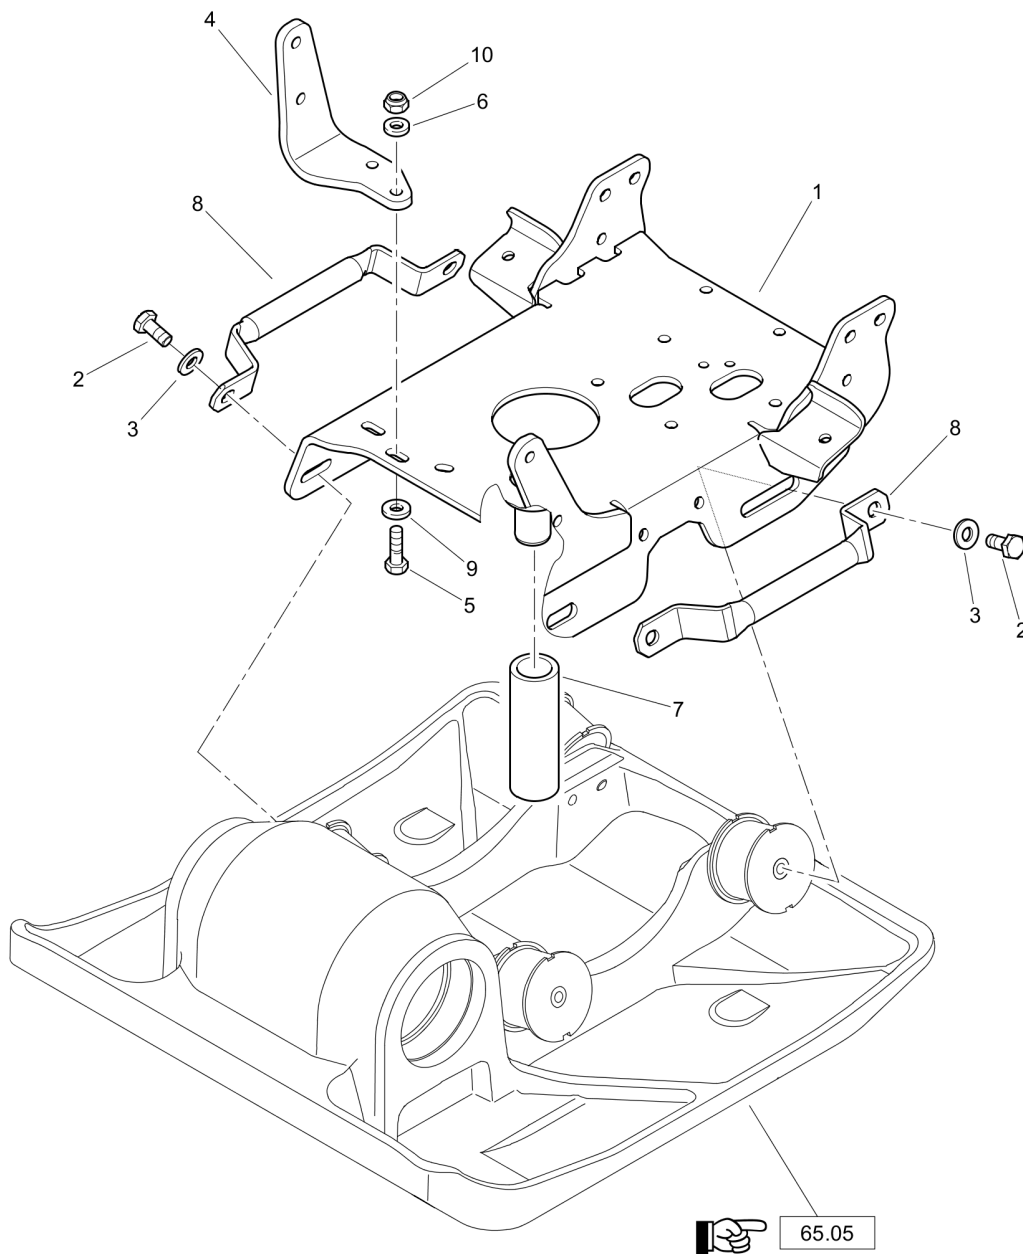

Forward Plate DFP11

Engine / Fitting Parts DL92410076_00 Engine Carrier

12.12

Refer to Parts Online for the most up to date information. The printed information might be outdated.
Tue Feb 14 13:39:38 UTC 2023

Forward Plate DFP11

Item	Part No.	Qty	Name	SN INFO
1	DL23030223	1	Engine carrier	
2	DL07141020	4	Hexagon bolt	
3	DL08752106	4	Spring washer	
4	DL23030173	1	Holder	
5	DL07140842	2	Hexagon bolt	
6	DL08510817	2	Washer	
7	DL23030205	1	Stop	DFP11 - from 101924241001 to 101924241036
7	DL23030229	1	Stop	DFP11 - from 101924241037 ff.
8	DL23030176	2	Carrying handle	
9	DL08590820	2	Washer	
10	DL08130813	2	Safety nut	
65.05	-		Base Plate