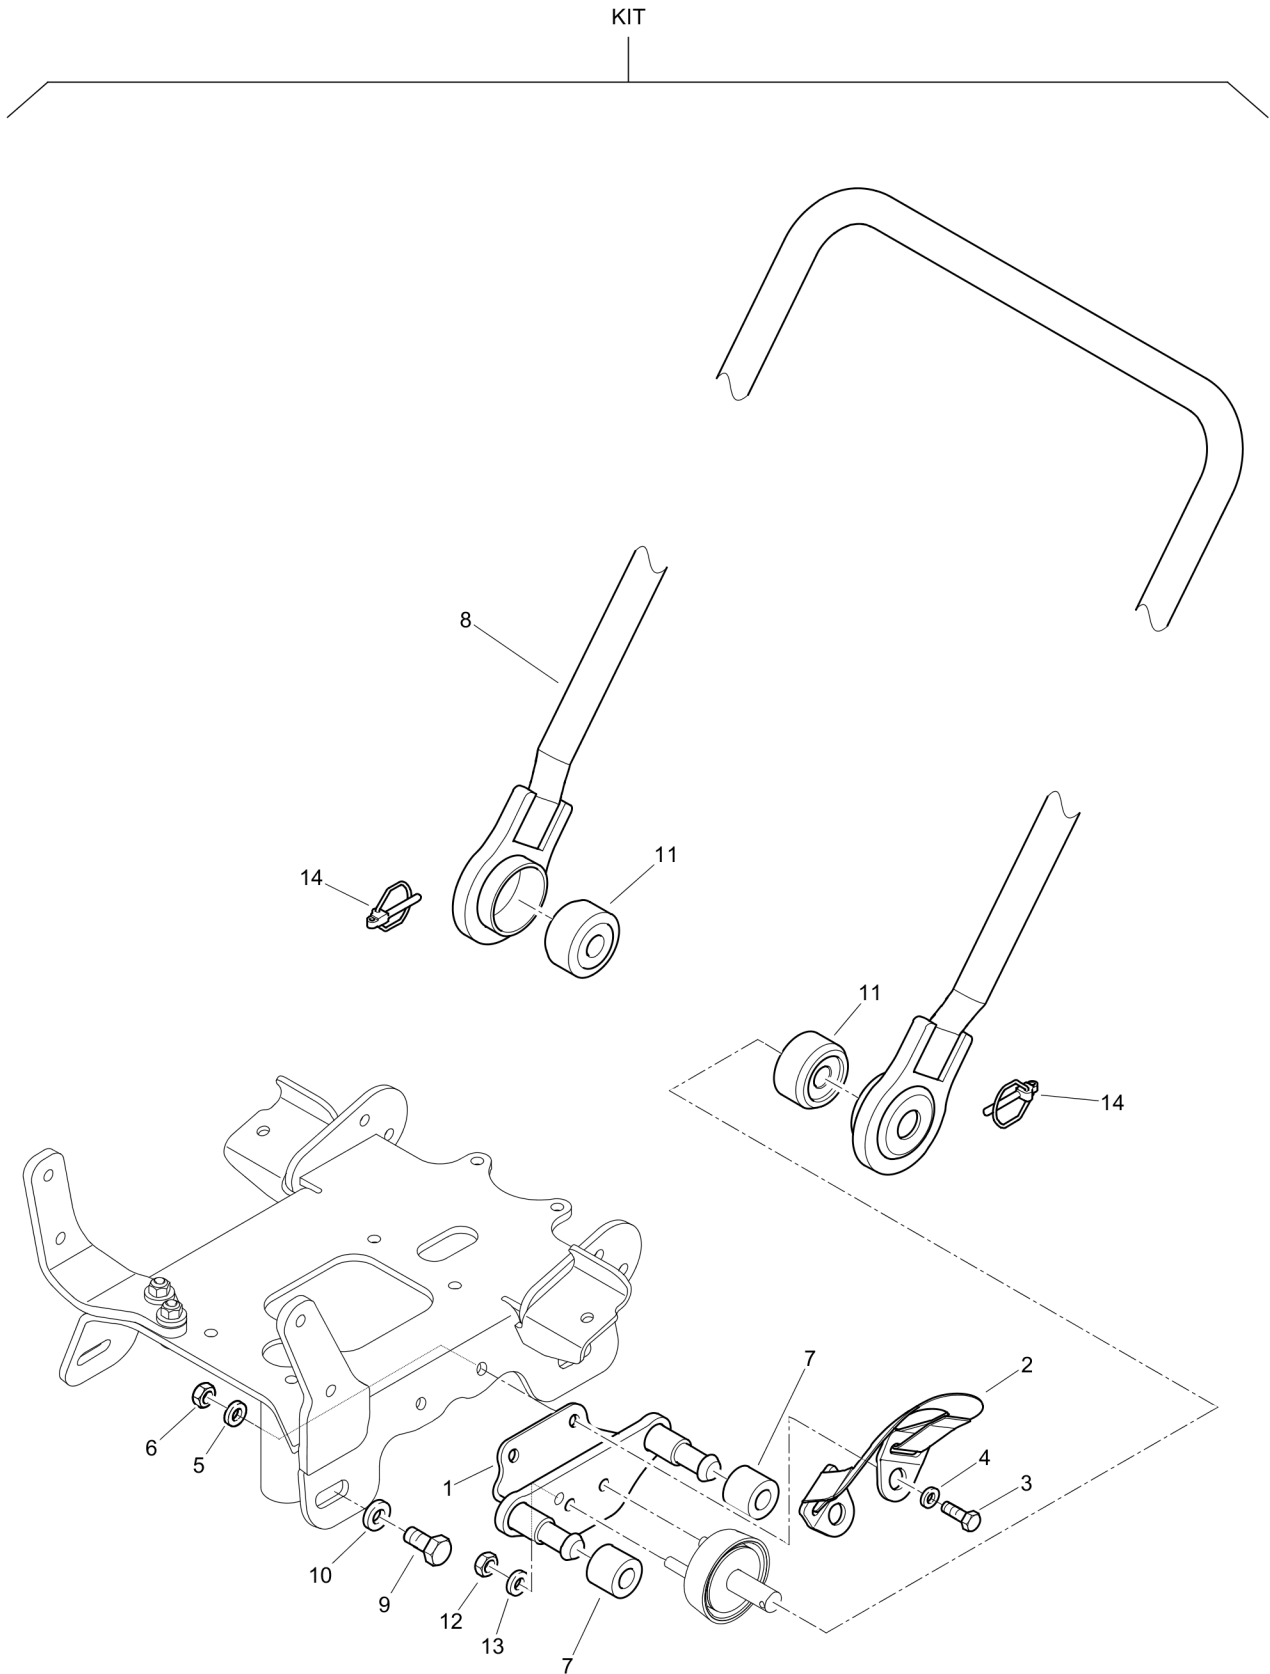

Forward Plate DFP11

Item	Part No.	Qty	Name	SN INFO
KIT	DL92401044	1	Steering handle, Middle	
1	DL23003484	2	Holder	
2	DL88003146	2	Band, belt	
3	DL07140842	4	Hexagon bolt	
4	DL08500823	4	Round anchor plate	
5	DL08510817	4	Washer	
6	DL08130813	4	Safety nut	
7	DL23060325	4	Buffer	
8	DL23003422	1	Steering handle	
9	DL07141017	4	Hexagon bolt	
10	DL08501028	4	Washer	
11	DL23003476	2	Bushing	
12	DL08110813	4	Hexangon nut	
13	DL08510817	4	Washer	
14	DL05931600	2	Linch pin