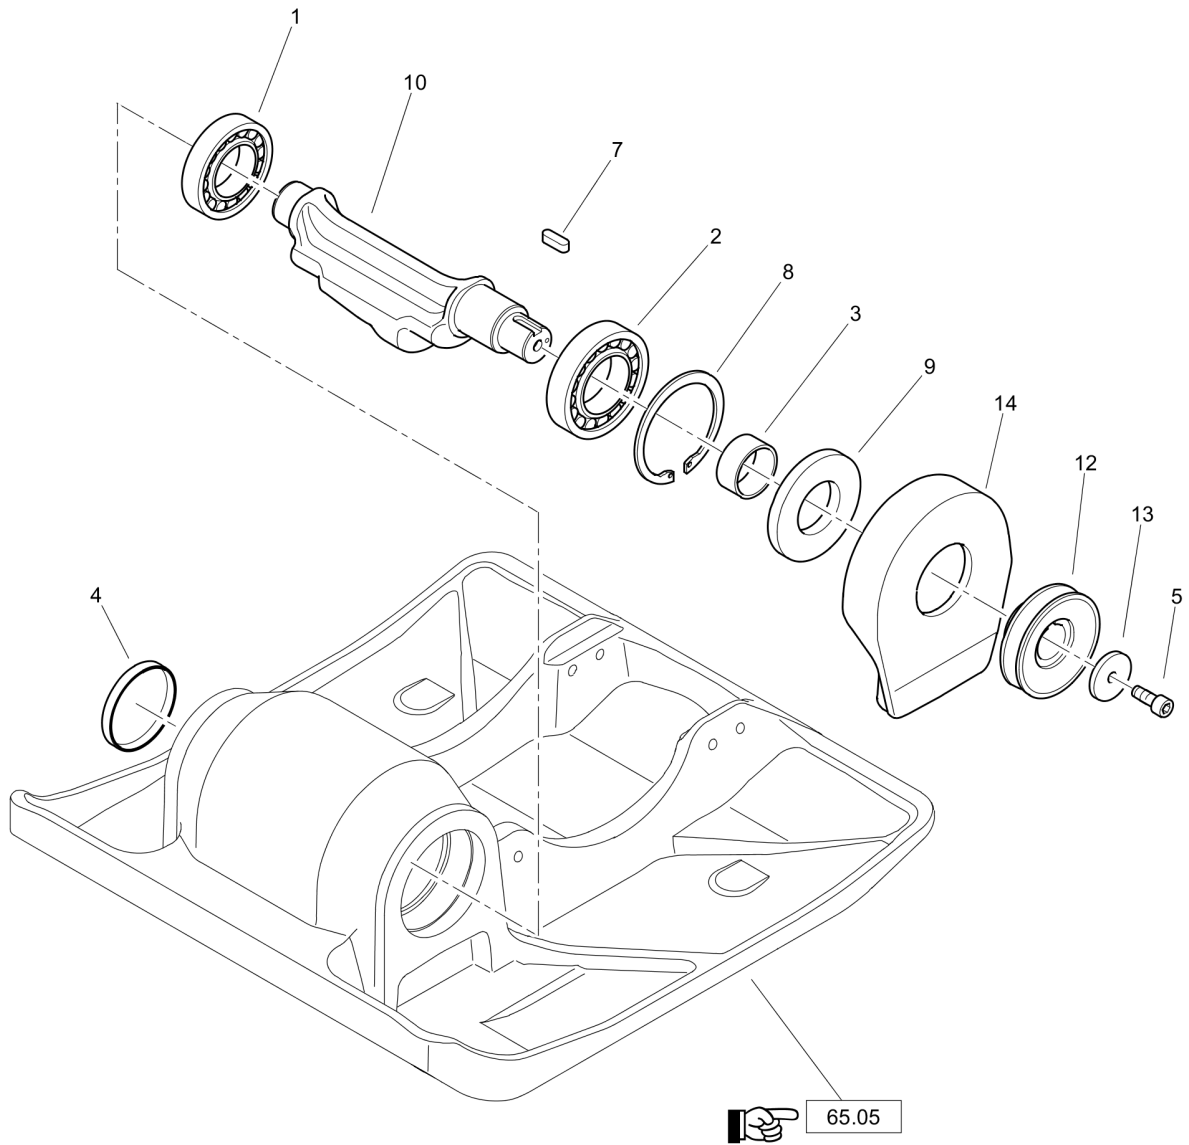

Forward Plate DFP11

Plate / Foot DL23010002_01 Exciter Unit

65.06

Refer to Parts Online for the most up to date information. The printed information might be outdated.
Tue Feb 14 13:39:43 UTC 2023

Forward Plate DFP11

Item	Part No.	Qty	Name	SN INFO
1	DL05224252	1	Cylinder roller bearing	
2	DL05224260	1	Cylinder roller bearing	
3	DL05428122	1	Inner ring	
4	DL06510380	1	Locking cap	
5	DL07230819	1	Socket-head cap screw	
7	DL09181604	1	Fitting key	
8	DL09224400	1	Circlip,internal	
9	DL09312808	1	Radial seal	
10	DL23010161	1	Exciter shaft	
12	DL23010140	1	V-belt pulley	
13	DL23010132	1	Washer	
14	DL23010156	1	Seal	
65.05	-		Base Plate