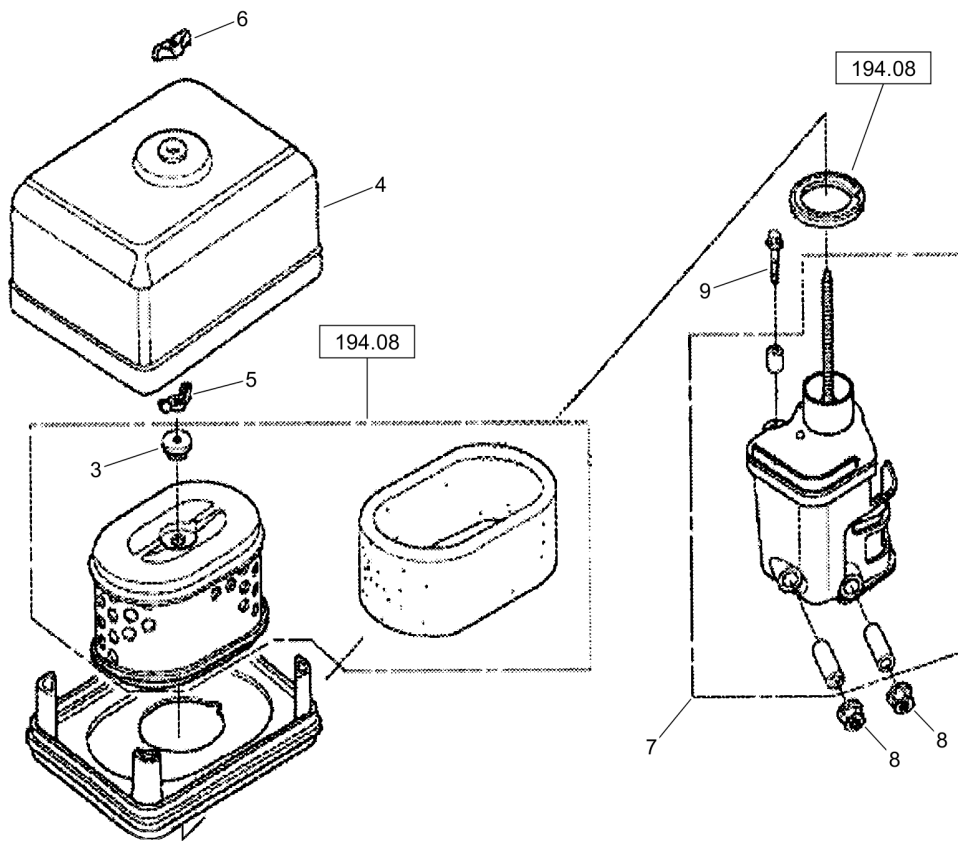

Forward Plate DFP11

Item	Part No.	Qty	Name	SN INFO
3	DL05749094	1	Rubber grommet	
4	DL05749093	1	Filter cover	
5	DL05749096	2	Wing nut	
6	DL05748909	1	Wing nut	
7	DL05749095	1	Knuckle tube	
8	DL05747312	2	Collar nut	
9	DL05747452	1	Screw	
194.08	PNNA		Service kit