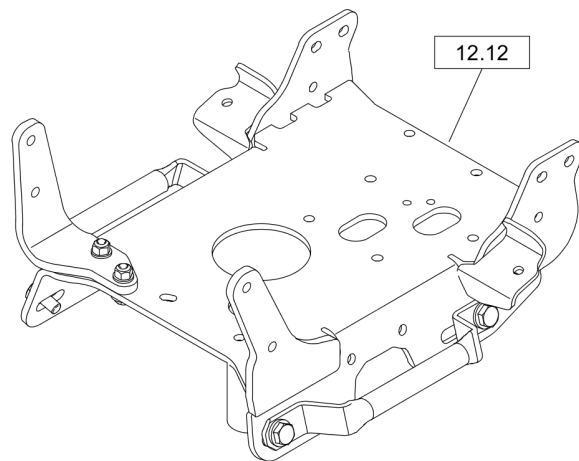

Forward Plate DFP11

10 Engine DL92400024_00_010_DFP11-32 Engine / Fitting Parts

Refer to Parts Online for the most up to date information. The printed information might be outdated.
Tue Feb 14 13:39:29 UTC 2023

Forward Plate DFP11

Item	Part No.	Qty	Name	SN INFO
11.00	DL05747063_100 1E		Engine Parts List	
11.01	DLMOT023496_0		Crankcase	
11.02	DLMOT023497_0		Front Cover	
11.08	DLMOT023498_0		Cylinder Head	
11.21	DLMOT023499_0		Fuel Tank	
11.22	DLMOT023500_0		Dry Air Filter	
11.25	DLMOT023501_0		Throttle Control	
11.26	DLMOT023502_0		Silencer	
11.29	DLMOT023503_0		Cooling Blower	
11.31	DLMOT023504_0		Recoil Starter	
11.44	DLMOT023505_0		Covering	
11.46	DLMOT023506_0		Contact Breaker/Ign.Coil	
11.53	DLMOT023507_0		Carburetor	
12.12	DL92410076_00		Engine Carrier	
12.13	DL92410838_00		Engine	
19.07	DLEA002910_00		Centrifugal Clutch