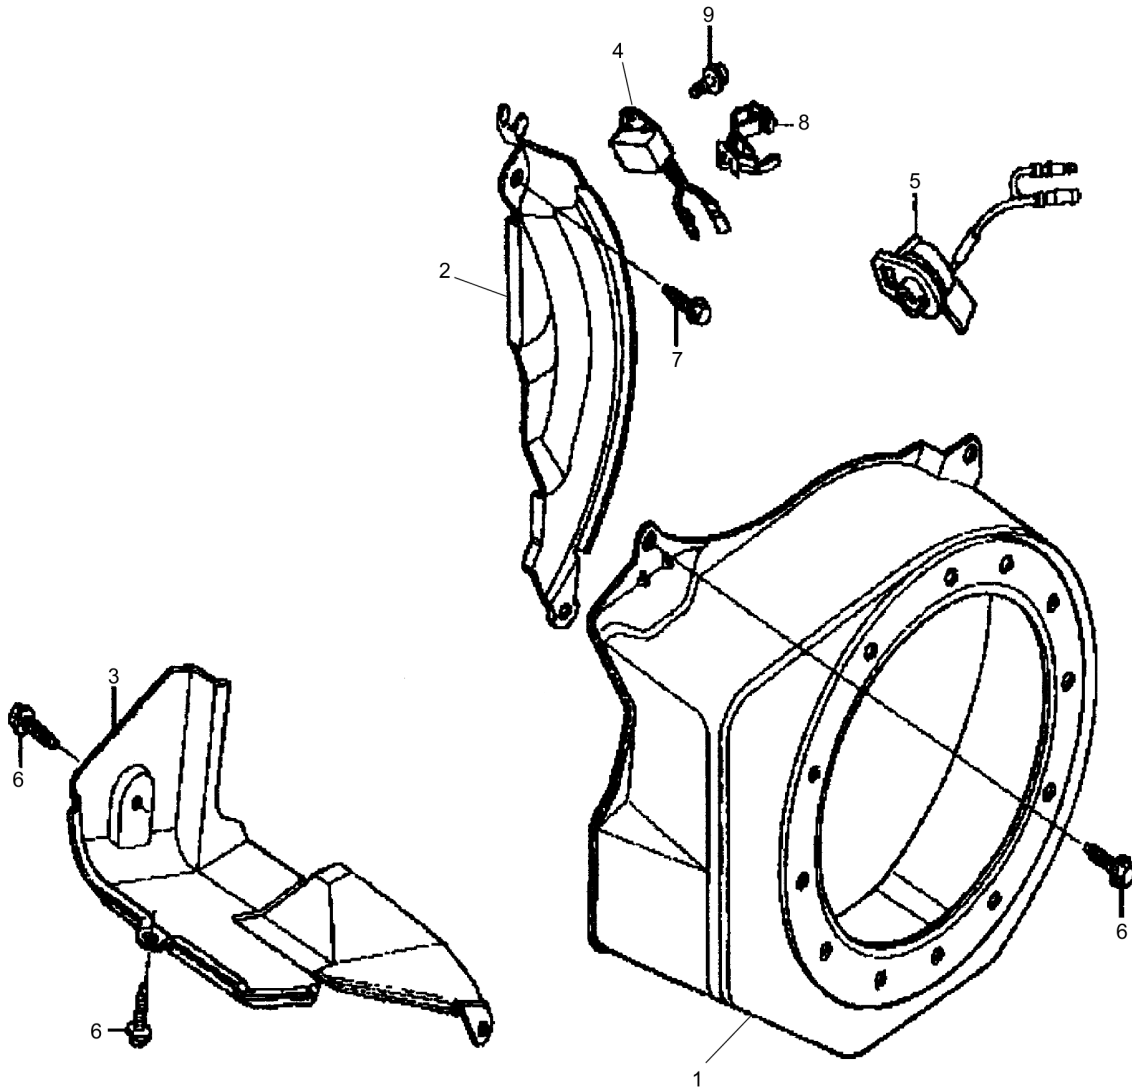

11.44

Forward Plate DFP11

Item	Part No.	Qty	Name	SN INFO
1	DL05748925	1	Engine cover	
2	DL05748926	1	Side plate	
3	DL05749010	1	Cover	
4	DL05748627	1	Oil alarm unit	
5	DL05748628	1	Engine stop switch	
6	DL05747322	6	Hexagon bolt	
7	DL05747325	1	Screw	
8	DL05747648	1	Cable clip	
9	DL05747318	1	Screw