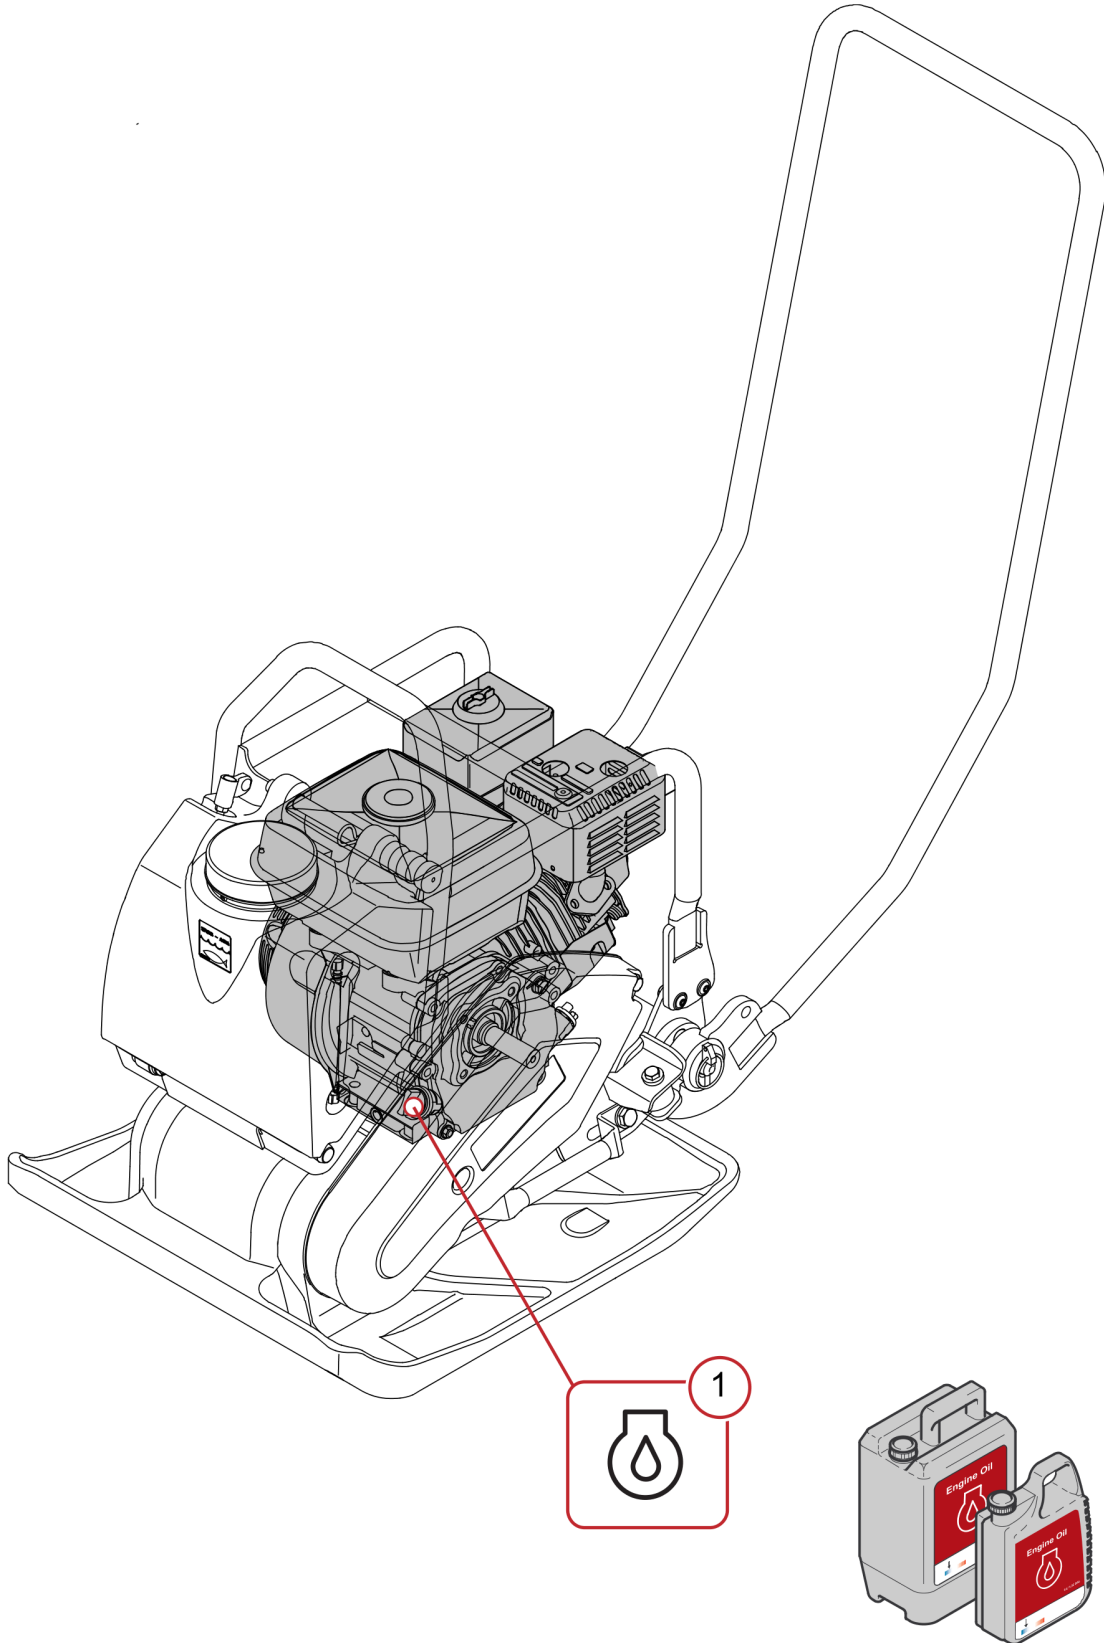

Lubricants Lubricants and operating substances

Refer to Parts Online for the most up to date information. The printed information might be outdated.

Tue Feb 14 13:39:27 UTC 2023

Forward Plate DFP11

Item	Part No.	Qty	Name	SN INFO
1	4812074488	1	Dynapac engine oil 5 ltr	
1	4812074490	1	Dynapac engine oil 20 ltr.	

Refer to Parts Online for the most up to date information. The printed information might be outdated.

Tue Feb 14 13:39:27 UTC 2023