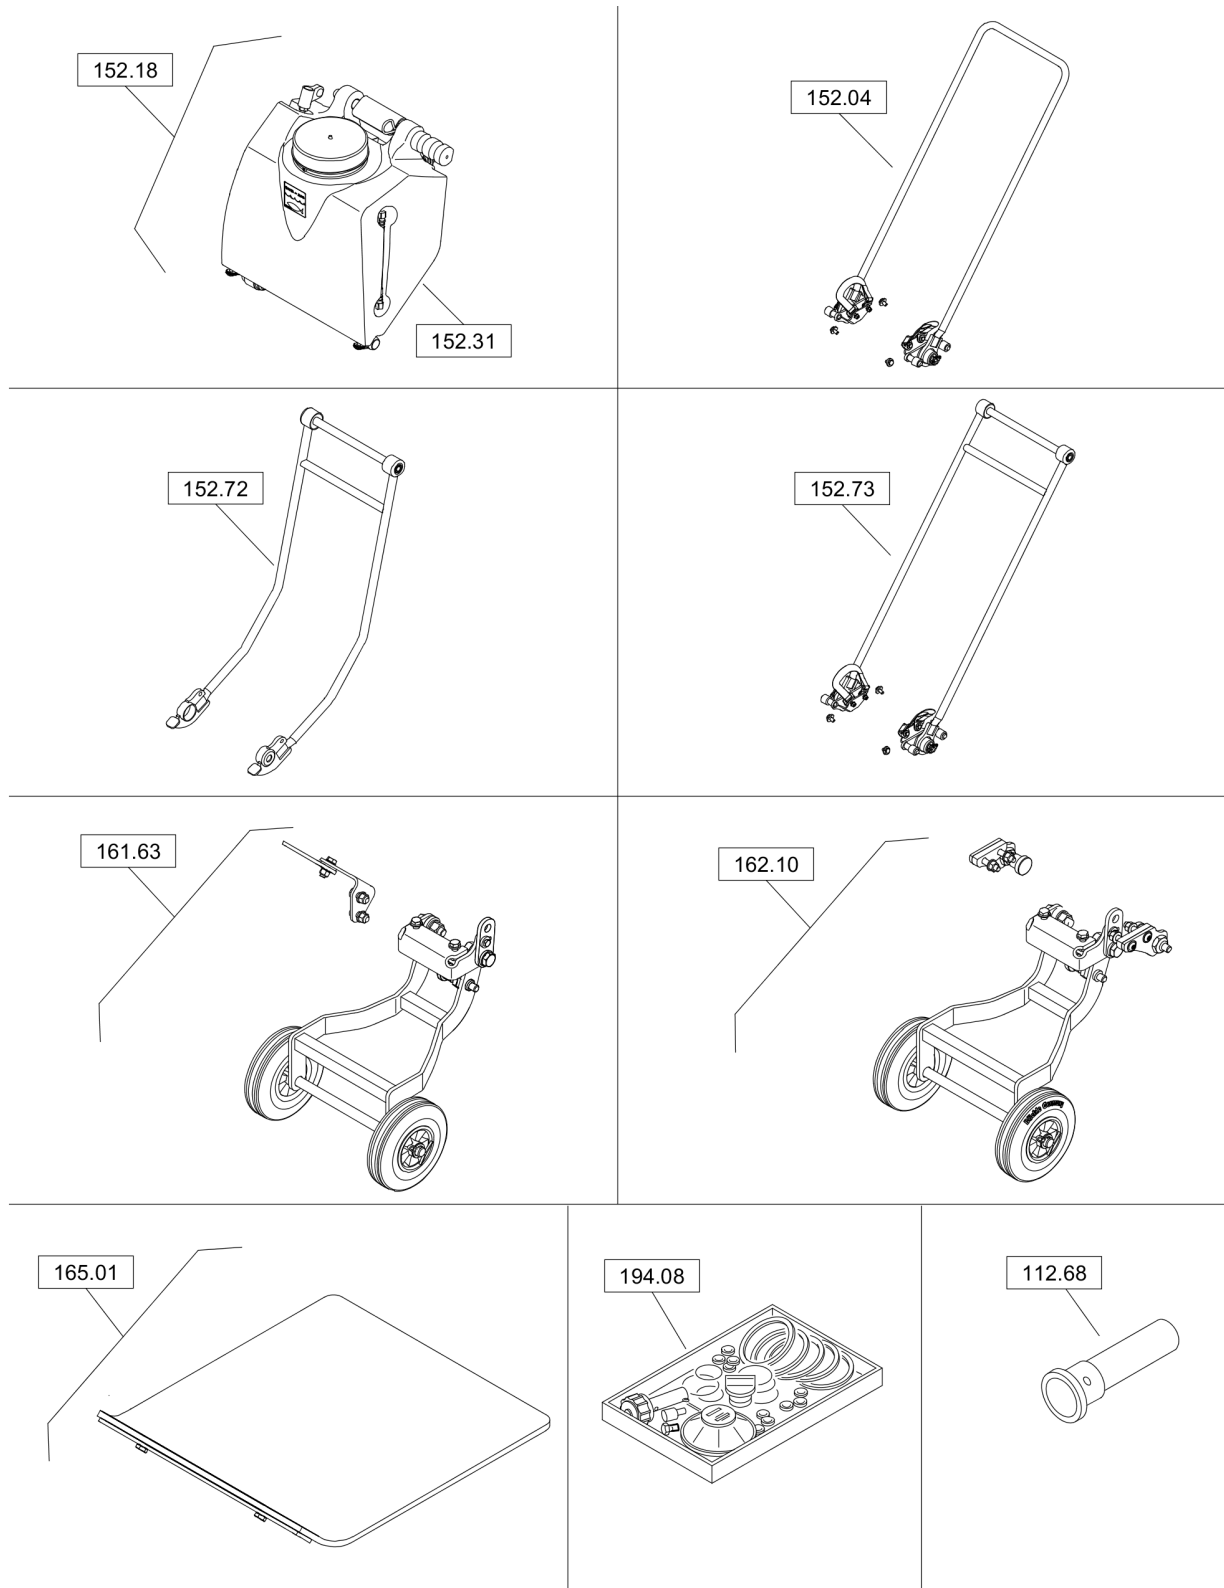

Forward Plate DFP11

110 Options DL92500026_00_110_DFP11-32 Special Equipment

Forward Plate DFP11

Item	Part No.	Qty	Name	SN INFO
152.04	DL23000216_00		L15-Steering handle, Middle	
152.18	DL92400104_01		W1-Water sprinkler system	
152.31	DL23003471_00		Water tank, assembled	
152.72	DL23000214_00		L19-Comfort handle	
152.73	DL23000218_00		L20-Comfort handle,middle	
161.63	DL23000614_01		T90-Transport wheels,mid bow	
162.10	DL23000616_00		T1-Transport wheels	
194.08	DL92492424_00		Service kit