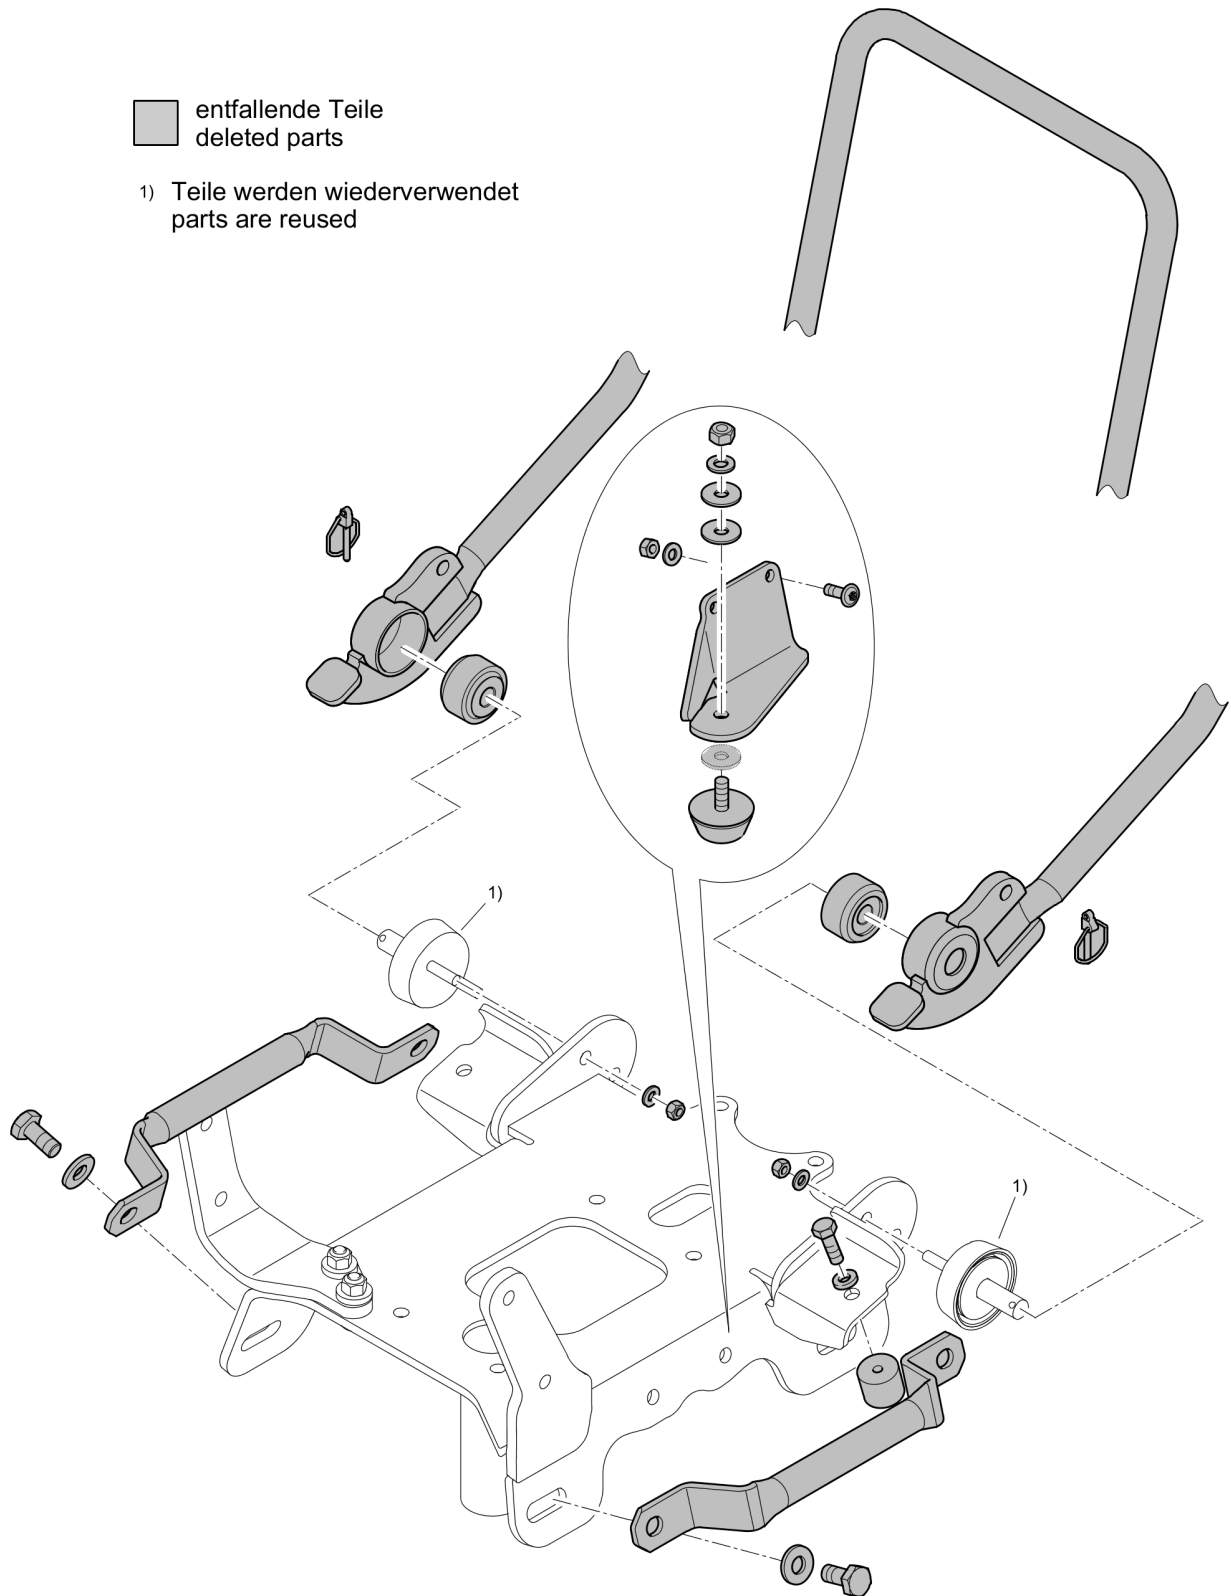

Forward Plate DFP11

Item	Part No.	Qty	Name	SN INFO
KIT	DL92401044	1	Steering handle, Middle	
1	DL23003484	2	Holder	
2	DL88003146	2	Band, belt	
3	DL07140842	4	Hexagon bolt	
4	DL08500823	4	Round anchor plate	
5	DL08510817	4	Washer	
6	DL08130813	4	Safety nut	
7	DL23060325	4	Buffer	
8	DL23003422	1	Steering handle	
9	DL07141017	4	Hexagon bolt	
10	DL08501028	4	Washer	
11	DL23003476	2	Bushing	
12	DL08110813	4	Hexangon nut	
13	DL08510817	4	Washer	
14	DL05931600	2	Linch pin	

Forward Plate DFP11

Field kits DL92401045_00 L20-Comfort handle,middle

entfallende Teile
deleted parts

1) Teile werden wiederverwendet
parts are reused