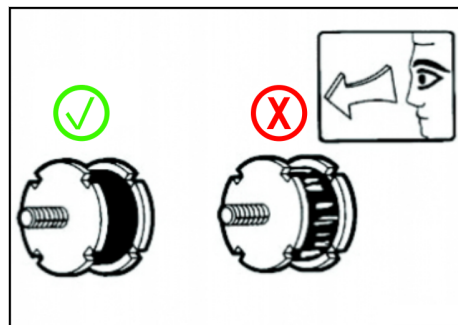

Forward Plate DFP11

Service, repair and wear part kits 4812216973 Repair kit, shock-absorber

Refer to Parts Online for the most up to date information. The printed information might be outdated.

Tue Feb 14 13:39:18 UTC 2023

Forward Plate DFP11

Item	Part No.	Qty	Name	SN INFO
KIT	4812216973	1	Repair kit, shock-absorber	
1	DL06126912	4	Rubber buffer	
2	DL23020117	8	Shim	
3	DL07141020	4	Hexagon bolt	
4	DL08752106	4	Spring washer