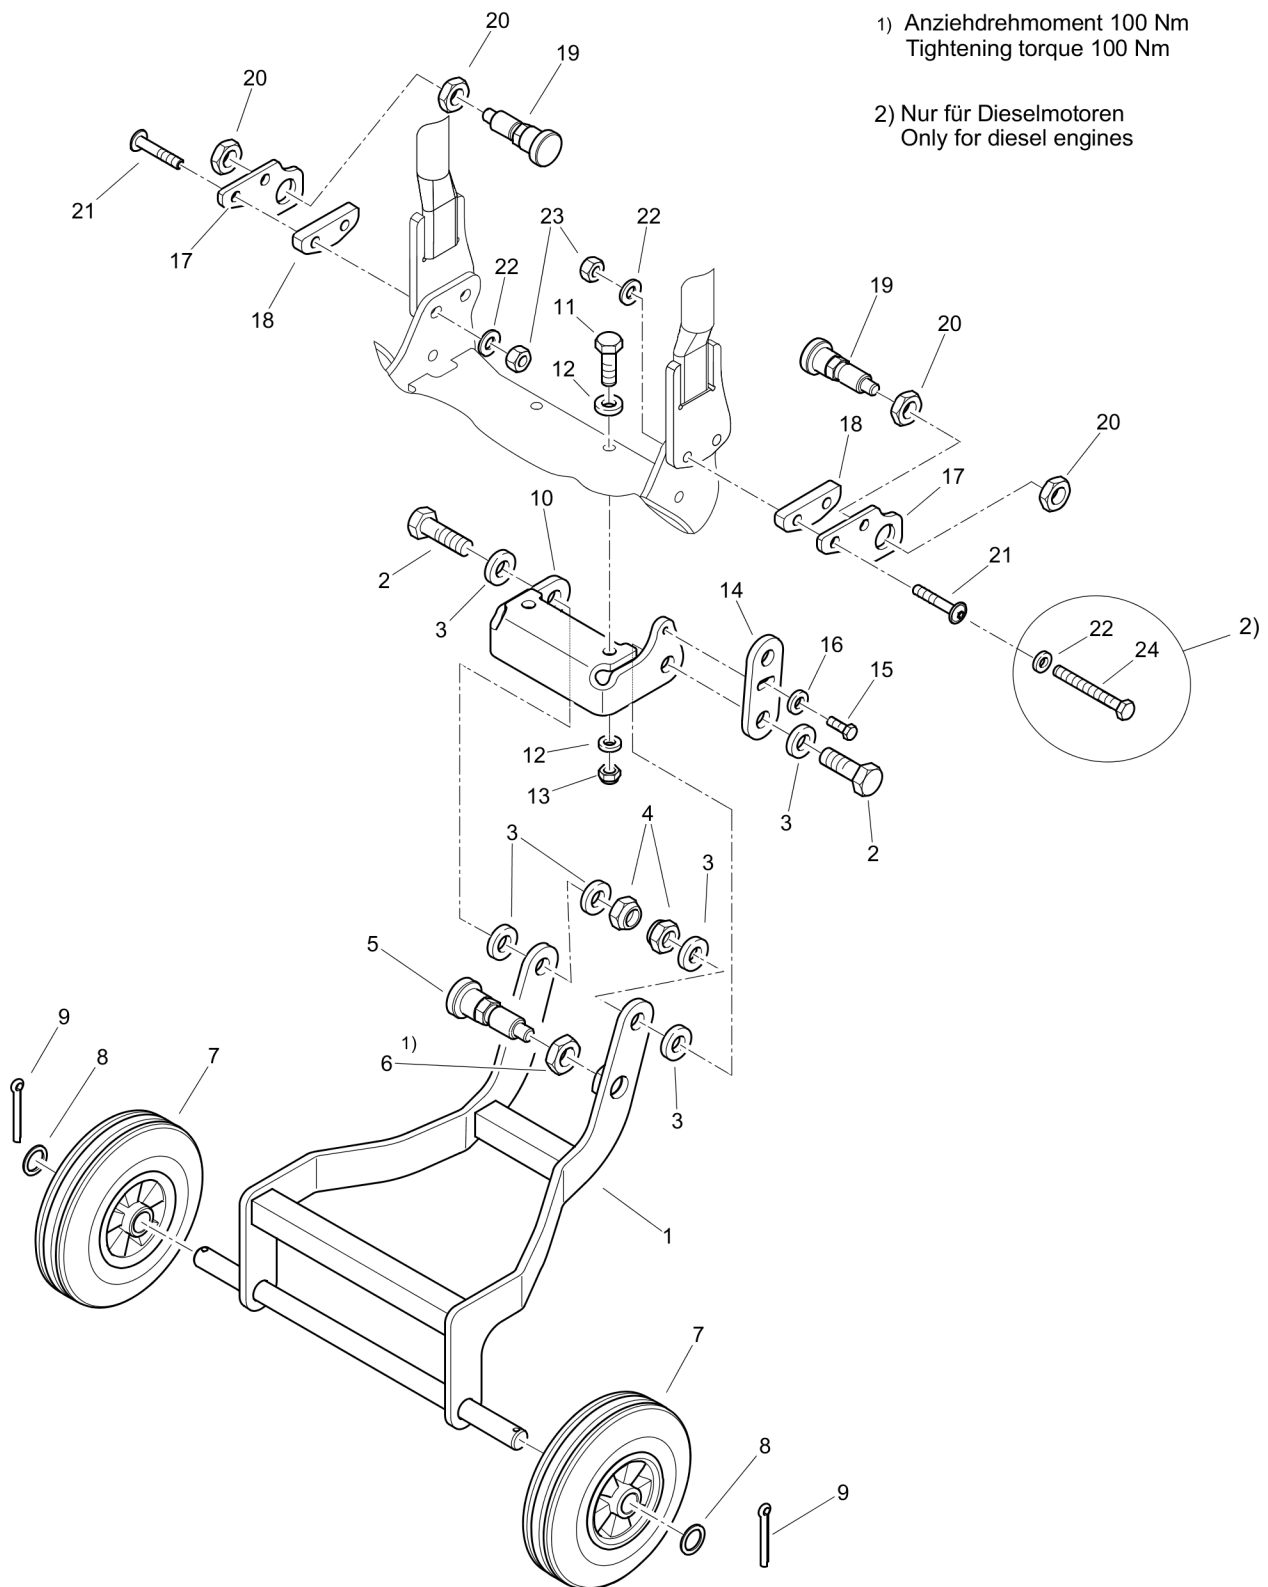

KIT

Refer to Parts Online for the most up to date information. The printed information might be outdated.

Tue Feb 14 13:39:24 UTC 2023

Forward Plate DFP11

Item	Part No.	Qty	Name	SN INFO
KIT	DL92401040		T1-Transport wheels	
1	DL23003314	1	Frame	
2	DL07141242	2	Hexagon bolt	
3	DL08511324	6	Washer	
4	DL08131218	2	Safety nut	
5	DL06422046	1	Control pin	
6	DL08141615	1	Hexagon nut	
7	DL06704107	2	Wheel	
8	DL05520315	2	Supporting disc	
9	DL09170407	2	Cotter pin	
10	DL23003248	1	Holder	
11	DL07140834	2	Hexagon bolt	
12	DL08510817	4	Washer	
13	DL08130813	2	Safety nut	
14	DL23003354	1	Detent	
15	DL07140626	1	Hexagon bolt	
16	DL08590617	1	Washer	
17	DL23003479	2	Plate	
18	DL23003480	2	Plate	
19	DL06422046	2	Control pin	
20	DL08141615	4	Hexagon nut	
21	DL07210820	4	Pens head screw	
22	DL08510817	5	Washer	
23	DL08130813	4	Safety nut	
24	DL07140899	1	Hexagon bolt