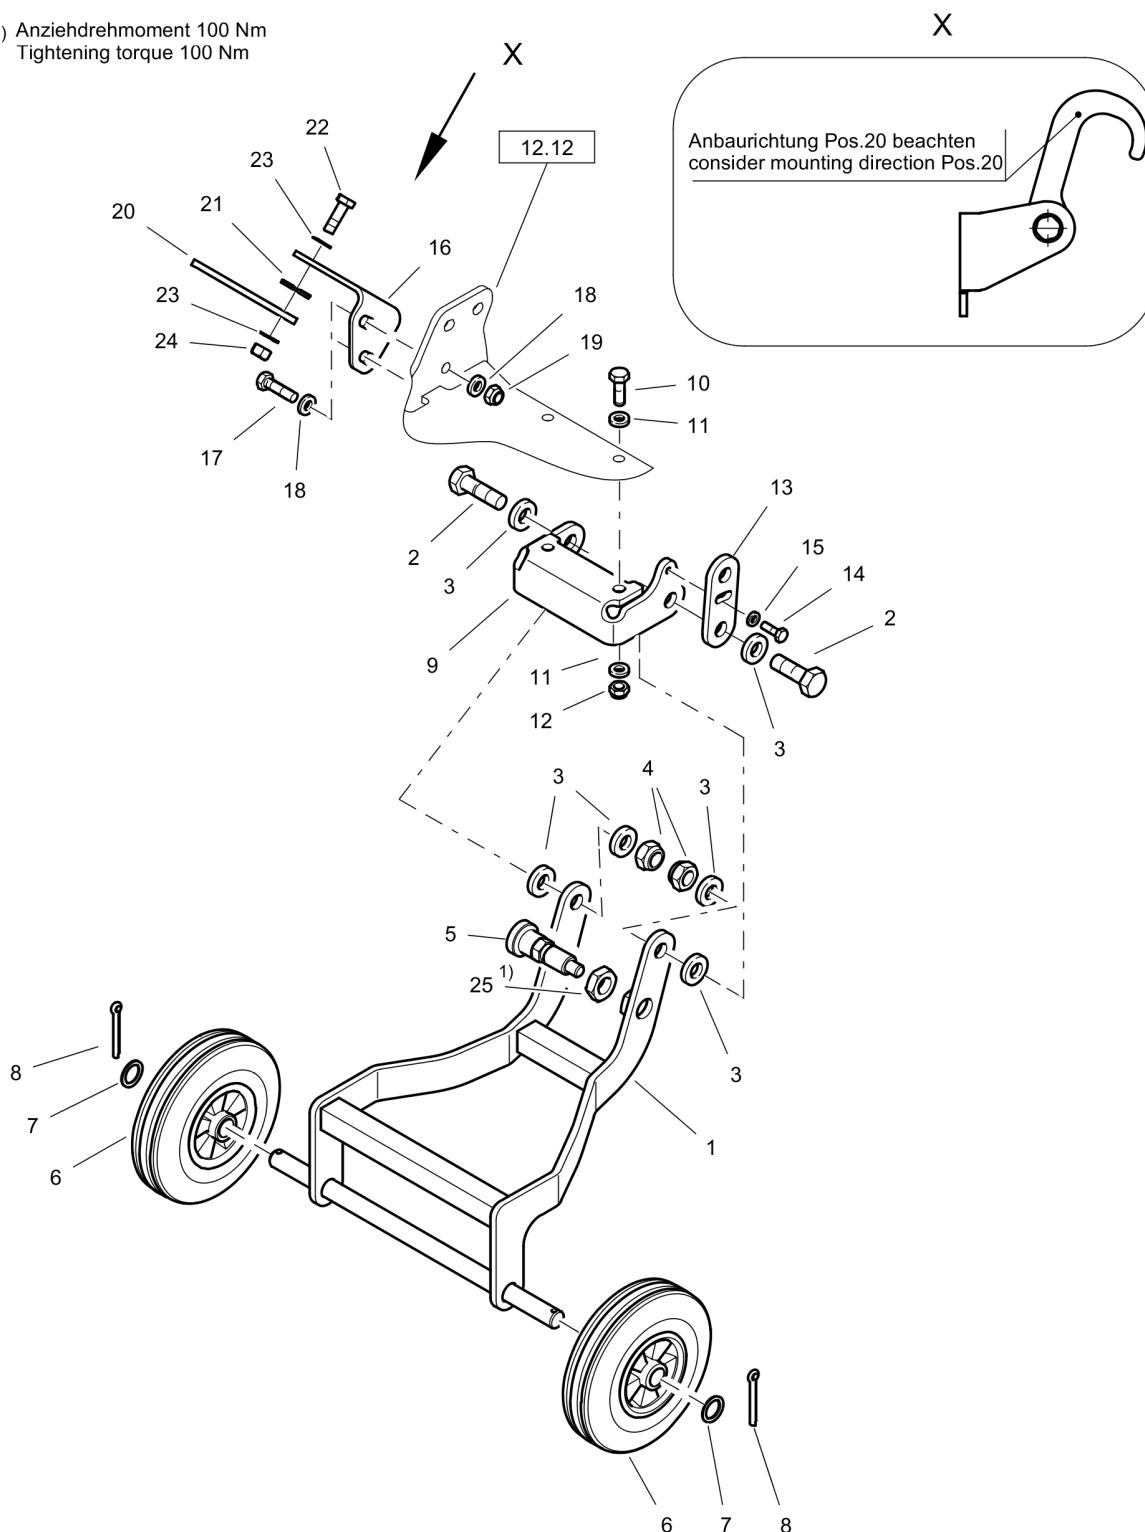

Forward Plate DFP11

Special Equipment DL23000614_01 T90-Transport wheels,mid bow

1) Anziehdrehmoment 100 Nm
Tightening torque 100 Nm

161.63

Refer to Parts Online for the most up to date information. The printed information might be outdated.

Tue Feb 14 13:39:50 UTC 2023

Forward Plate DFP11

Item	Part No.	Qty	Name	SN INFO
1	DL23003314	1	Frame	
2	DL07141242	2	Hexagon bolt	
3	DL08511324	6	Washer	
4	DL08131218	2	Safety nut	
5	DL06422046	1	Control pin	
6	DL06704107	2	Wheel	
7	DL05520315	2	Supporting disc	
8	DL09170407	2	Cotter pin	
9	DL23003248	1	Holder	
10	DL07140834	2	Hexagon bolt	
11	DL08510817	4	Washer	
12	DL08130813	2	Safety nut	
13	DL23003354	1	Detent	
14	DL07140626	1	Hexagon bolt	
15	DL08590617	1	Washer	
16	DL23003460	1	Holder	
17	DL07140834	2	Hexagon bolt	
18	DL08510817	4	Washer	
19	DL08130813	2	Safety nut	
20	DL23003455	1	Hook	
21	DL68050213	1	Washer	
22	DL07140834	1	Hexagon bolt	
23	DL09290169	2	Belleville spring	
24	DL08130813	1	Safety nut	
25	DL08141615	1	Hexagon nut	
12.12	-		Engine Carrier