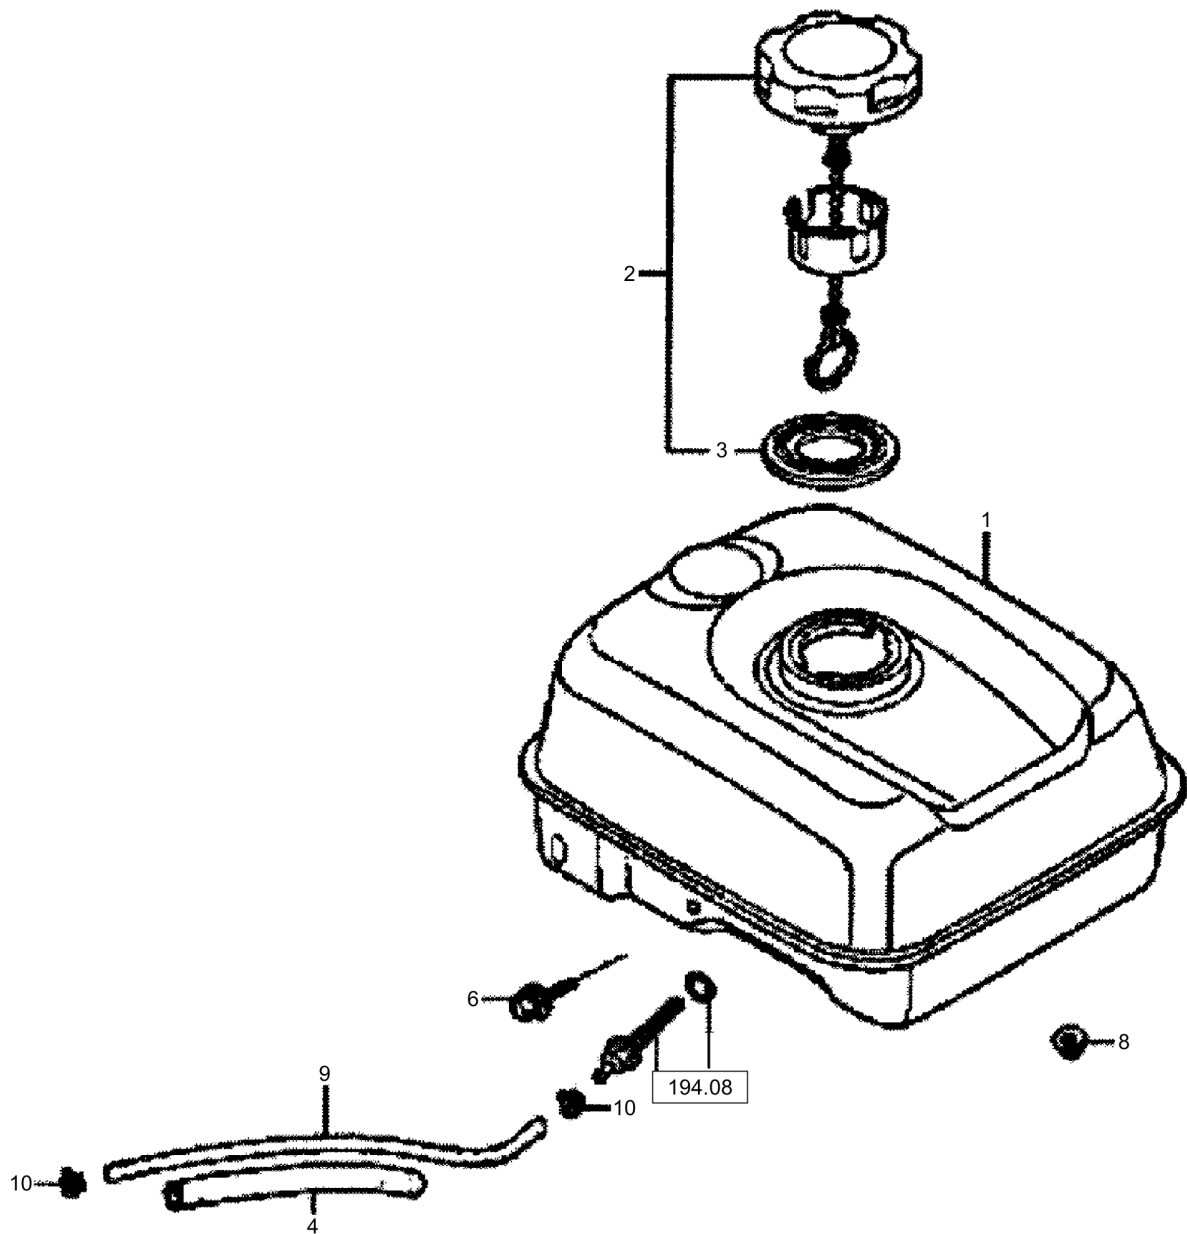

11.21

Refer to Parts Online for the most up to date information. The printed information might be outdated.

Tue Feb 14 13:39:32 UTC 2023

Forward Plate DFP11

Item	Part No.	Qty	Name	SN INFO
1	DL05749092	1	Fuel tank	
2	DL05748592	1	Tank cover	
3	DL05748593	1	Gasket, tank cover	
4	DL05747464	1	Rubber, supporter	
6	DL05748568	1	Hexagon bolt	
8	DL05747312	2	Collar nut	
9	DL05748937	1	Fuel hose	
10	DL05748570	2	Hose clip	
194.08	PNNA		Service kit