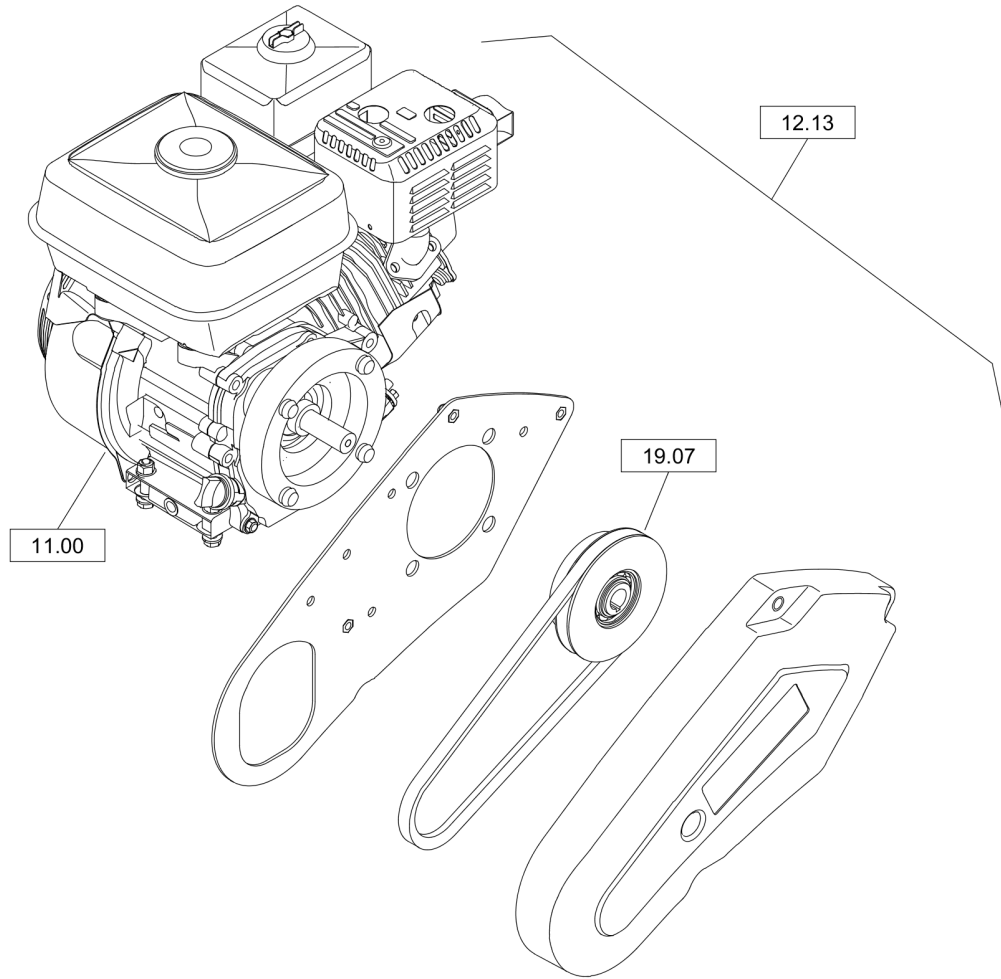

Forward Plate DFP11

10 Engine DL92400024_00_010_DFP11-32 Engine / Fitting Parts

Refer to Parts Online for the most up to date information. The printed information might be outdated.
Tue Feb 14 13:39:29 UTC 2023

Forward Plate DFP11

Item	Part No.	Qty	Name	SN INFO
11.00	DL05747063_100 1E		Engine Parts List	
11.01	DLMOT023496_0		Crankcase	
11.02	DLMOT023497_0		Front Cover	
11.08	DLMOT023498_0		Cylinder Head	
11.21	DLMOT023499_0		Fuel Tank	
11.22	DLMOT023500_0		Dry Air Filter	
11.25	DLMOT023501_0		Throttle Control	
11.26	DLMOT023502_0		Silencer	
11.29	DLMOT023503_0		Cooling Blower	
11.31	DLMOT023504_0		Recoil Starter	
11.44	DLMOT023505_0		Covering	
11.46	DLMOT023506_0		Contact Breaker/Ign.Coil	
11.53	DLMOT023507_0		Carburetor	
12.12	DL92410076_00		Engine Carrier	
12.13	DL92410838_00		Engine	
19.07	DLEA002910_00		Centrifugal Clutch