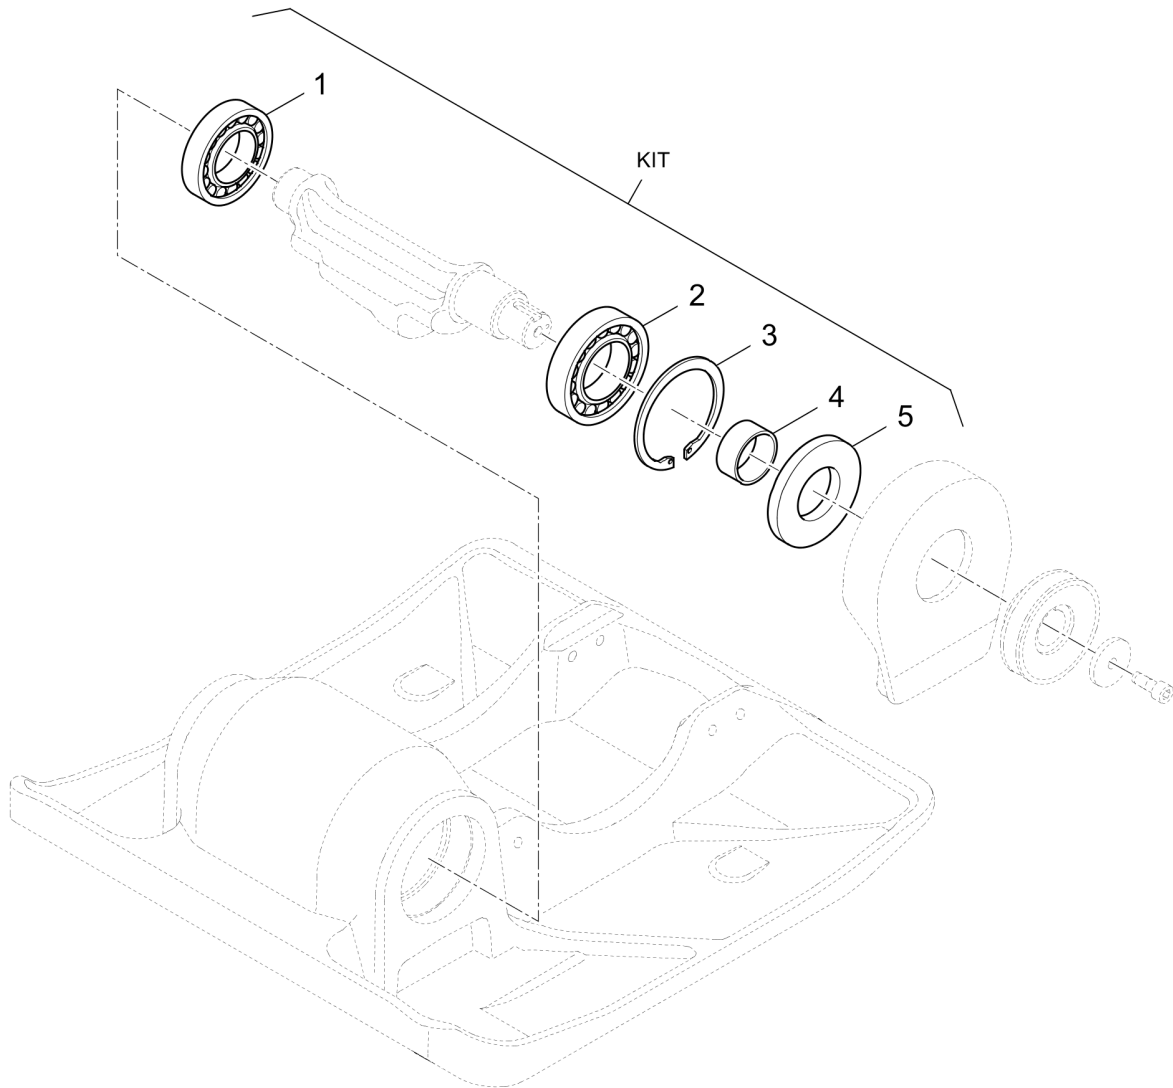

Service, repair and wear part kits 4812216981 Repair kit, exciter unit

Forward Plate DFP11

Item	Part No.	Qty	Name	SN INFO
KIT	4812216981	1	Repair kit, exciter unit	
1	DL05224252	1	Cylinder roller bearing	
2	DL05224260	1	Cylinder roller bearing	
3	DL09224400	1	Circlip,internal	
4	DL05428122	1	Inner ring	
5	DL09312808	1	Radial seal