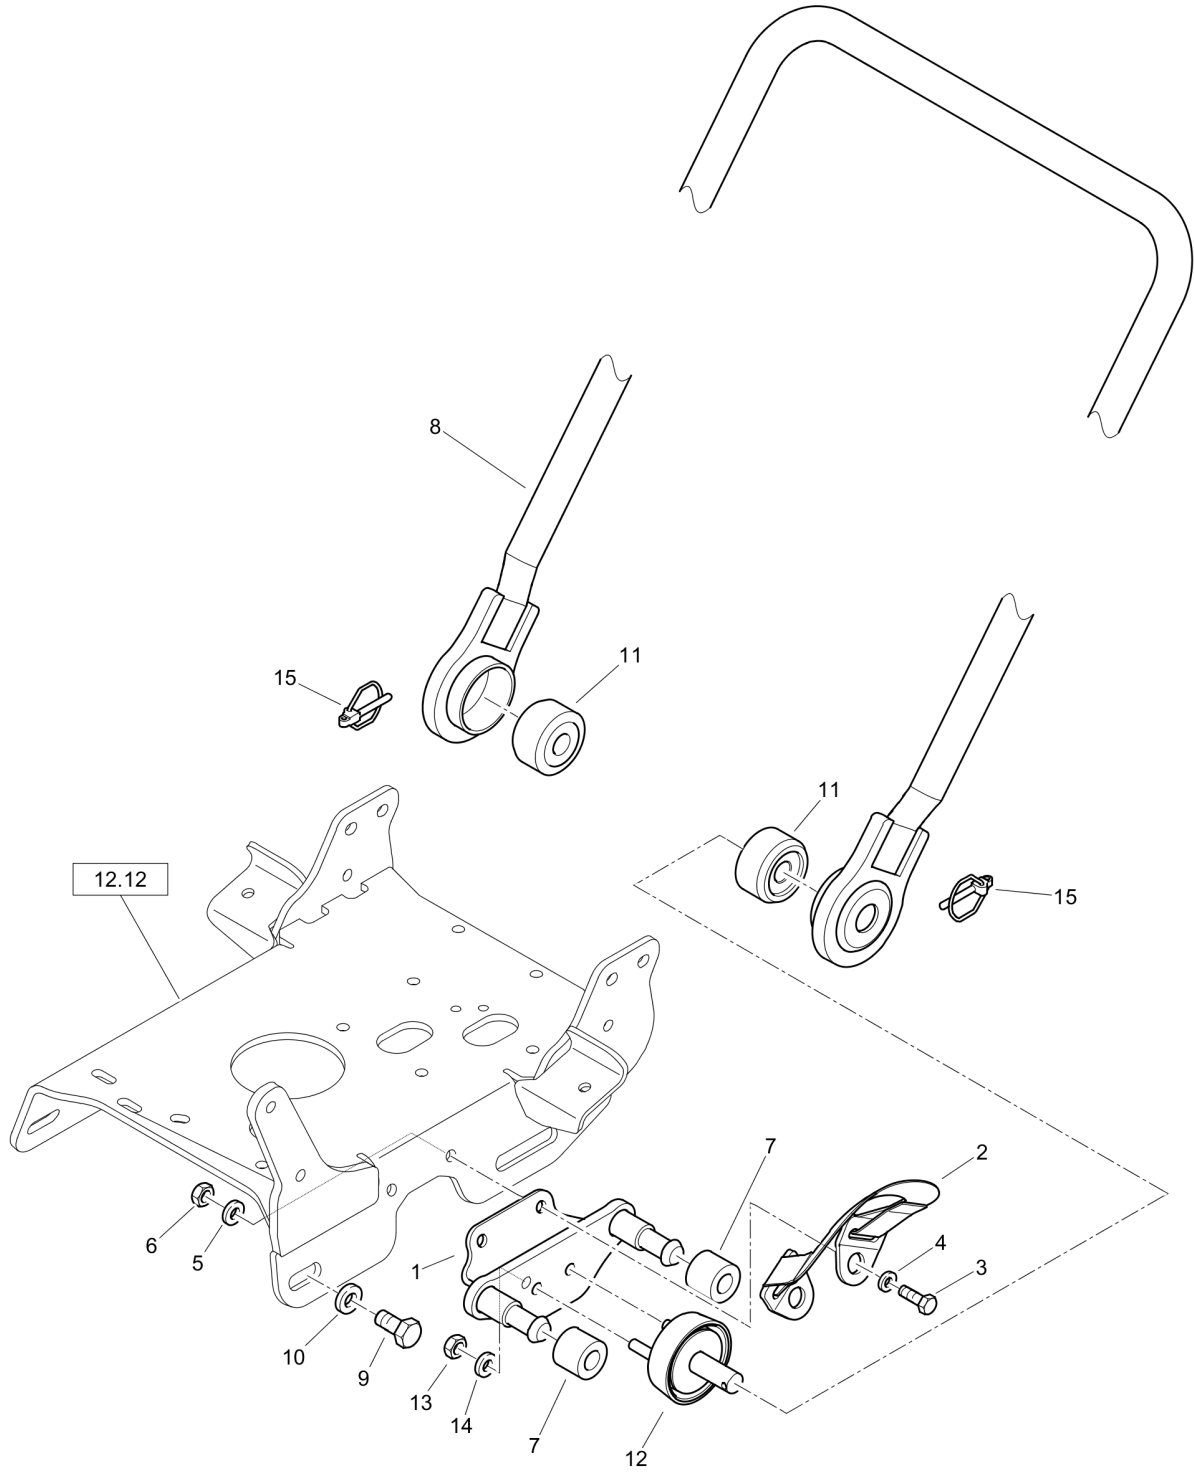

152.04

Forward Plate DFP11

Item	Part No.	Qty	Name	SN INFO
1	DL23003484	2	Holder	
2	DL88003146	2	Band, belt	
3	DL07140842	4	Hexagon bolt	
4	DL08500823	4	Round anchor plate	
5	DL08510817	4	Washer	
6	DL08130813	4	Safety nut	
7	DL23060325	4	Buffer	
8	DL23003422	1	Steering handle	
9	DL07141017	4	Hexagon bolt	
10	DL08501028	4	Washer	
11	DL23003476	2	Bushing	
12	DL23003475	2	Spring element	
13	DL08130813	4	Safety nut	
14	DL08510817	4	Washer	
15	DL05931600	2	Linch pin	
12.12	-		Engine Carrier