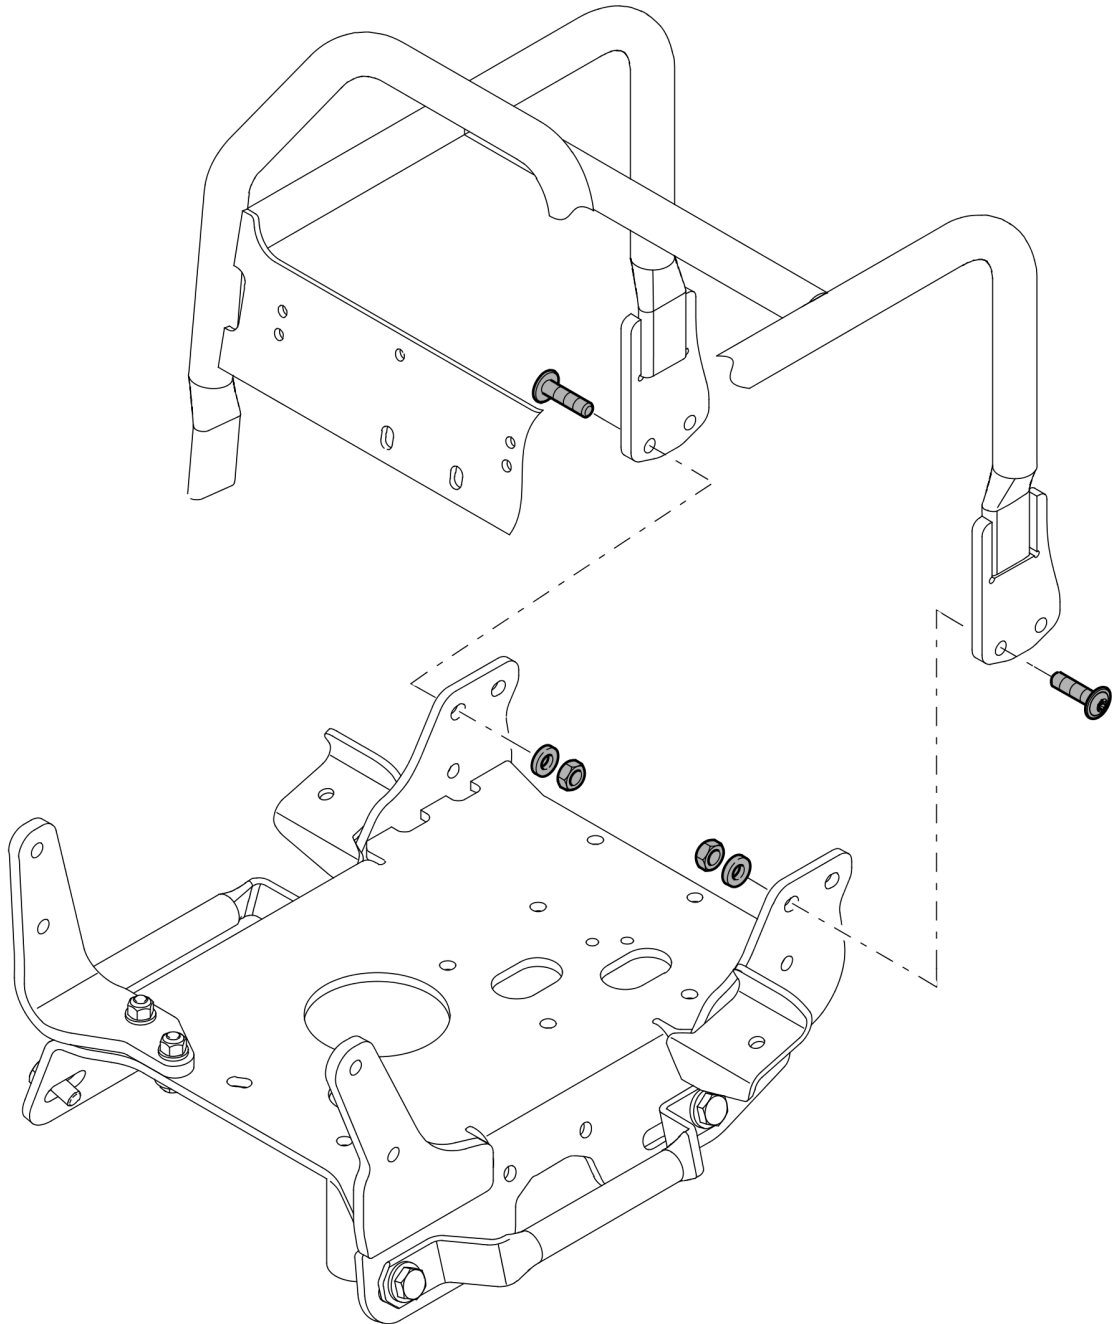

Forward Plate DFP11

Item	Part No.	Qty	Name	SN INFO
.	DL92401005	1	T90-Transport wheels,mid bow	
1	DL23003314	1	Frame	
2	DL07141242	2	Hexagon bolt	
3	DL08511324	6	Washer	
4	DL08131218	2	Safety nut	
5	DL06422046	1	Control pin	
6	DL06704107	2	Wheel	
7	DL05520315	2	Supporting disc	
8	DL09170407	2	Cotter pin	
9	DL23003248	1	Holder	
10	DL07140834	2	Hexagon bolt	
11	DL08510817	4	Washer	
12	DL08130813	2	Safety nut	
13	DL23003354	1	Detent	
14	DL07140626	1	Hexagon bolt	
15	DL08590617	1	Washer	
16	DL23003460	1	Holder	
17	DL07140834	2	Hexagon bolt	
18	DL08510817	4	Washer	
19	DL08130813	2	Safety nut	
20	DL23003455	1	Hook	
21	DL68050213	1	Washer	
22	DL07140834	1	Hexagon bolt	
23	DL09290169	2	Belleville spring	
24	DL08130813	1	Safety nut	
25	DL08141615	1	Hexagon nut	
12.12	-		Engine Carrier	

Forward Plate DFP11

Field kits DL92401040_00 T1-Transport wheels

entfallende Teile
deleted parts