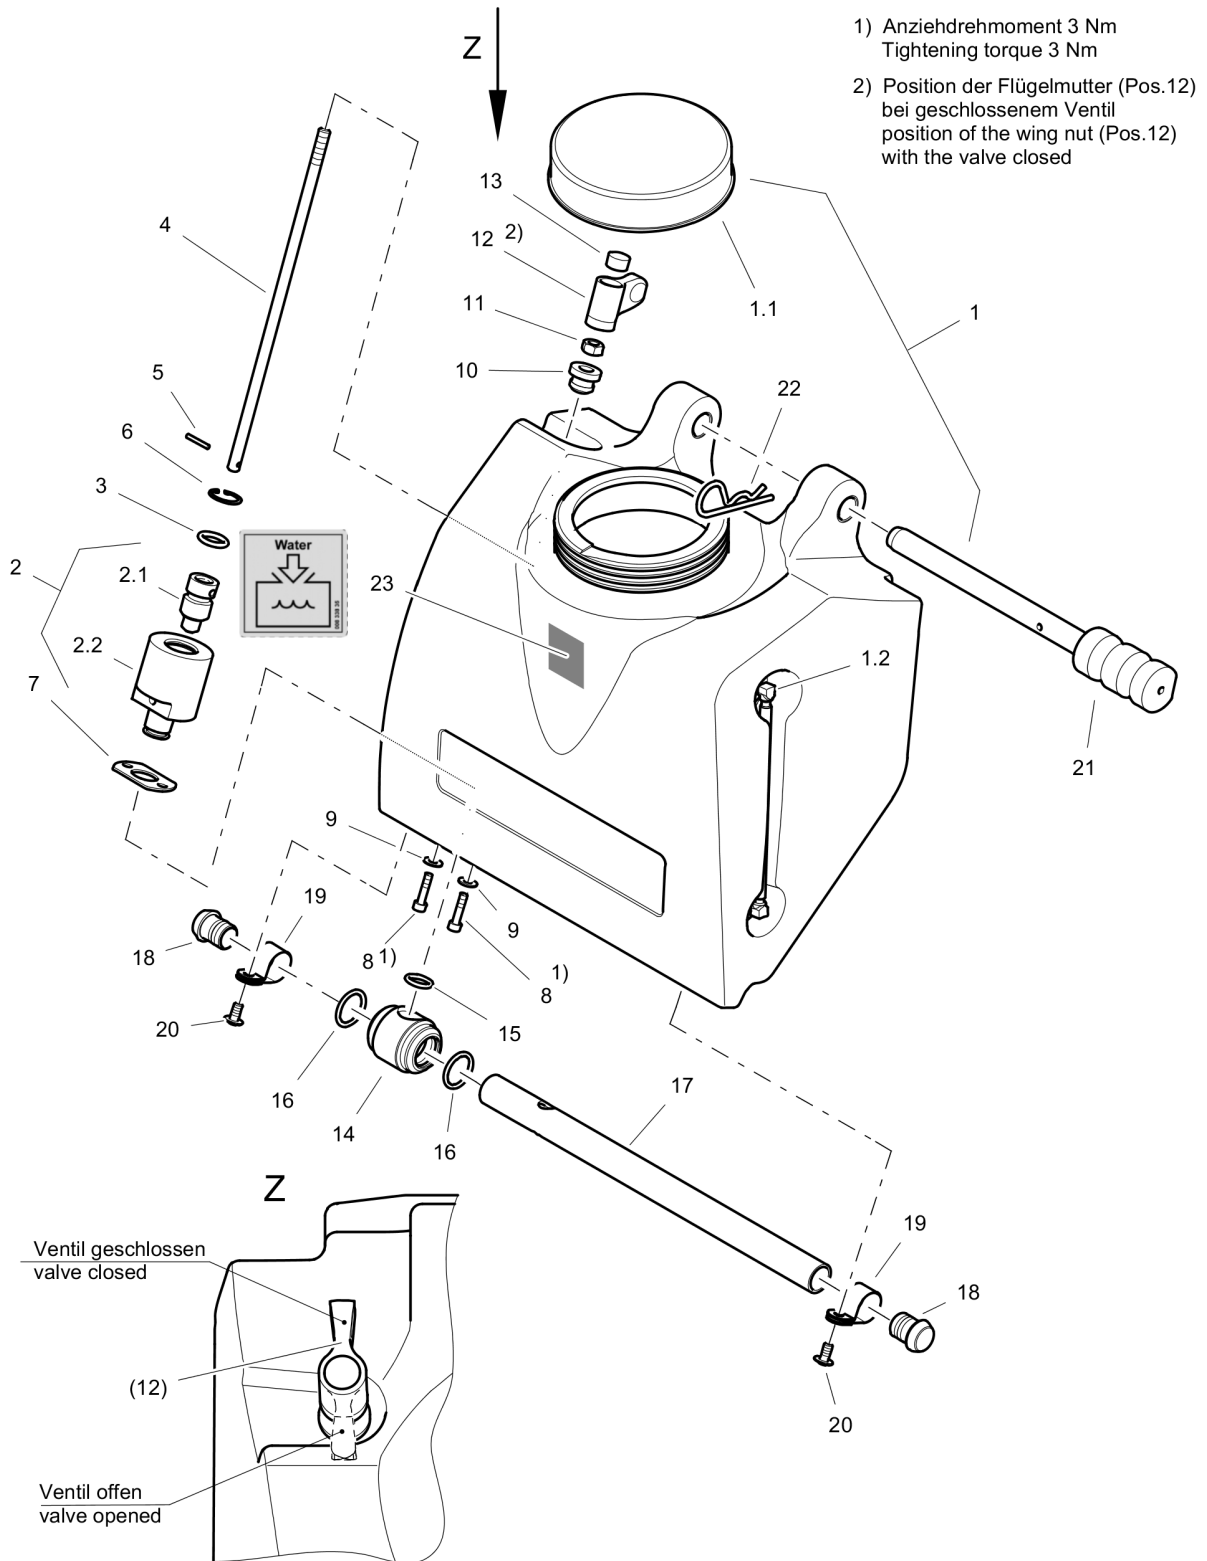

152.31

Forward Plate DFP11

Item	Part No.	Qty	Name	SN INFO
KIT	DL23003471		Water tank, assembled	
1	DL23003470	1	Tank, cpl.	
1.1	DL23003289	1	Tank cover	
1.2	DL23003319	1	Filling level indicator	
2	DL23003447	1	Valve	
2.1	DL23003448	1	Adjustment sleeve	
2.2	DL23003449	1	Intake	
3	DL06220148	1	Loop ring	
4	DL23003446	1	Rod	
5	DL09133514	1	Grooved dowel pin	
6	DL09220901	1	Circlip, internal	
7	DL23003347	1	Gasket	
8	DL07230521	2	Socket-head cap screw	
9	DL08621053	2	Washer	
10	DL06550012	1	Gasket	
11	DL08110813	1	Hexangon nut	
12	DL06420840	1	Wing nut	
13	DL06420841	1	Cap, cover	
14	DL23003452	1	Tube holder	
15	DL06220147	1	Loop ring	
16	DL06220223	2	Loop ring	
17	DL23003450	1	Tube	
18	DL23003451	2	Plug	
19	DL05551959	2	Tube clamp	
20	DL07210609	2	Pens head screw	
21	DL23003180	1	Bolt	
22	DL05994004	1	Spring cotter	
23	DL00833835	1	Decal, indication