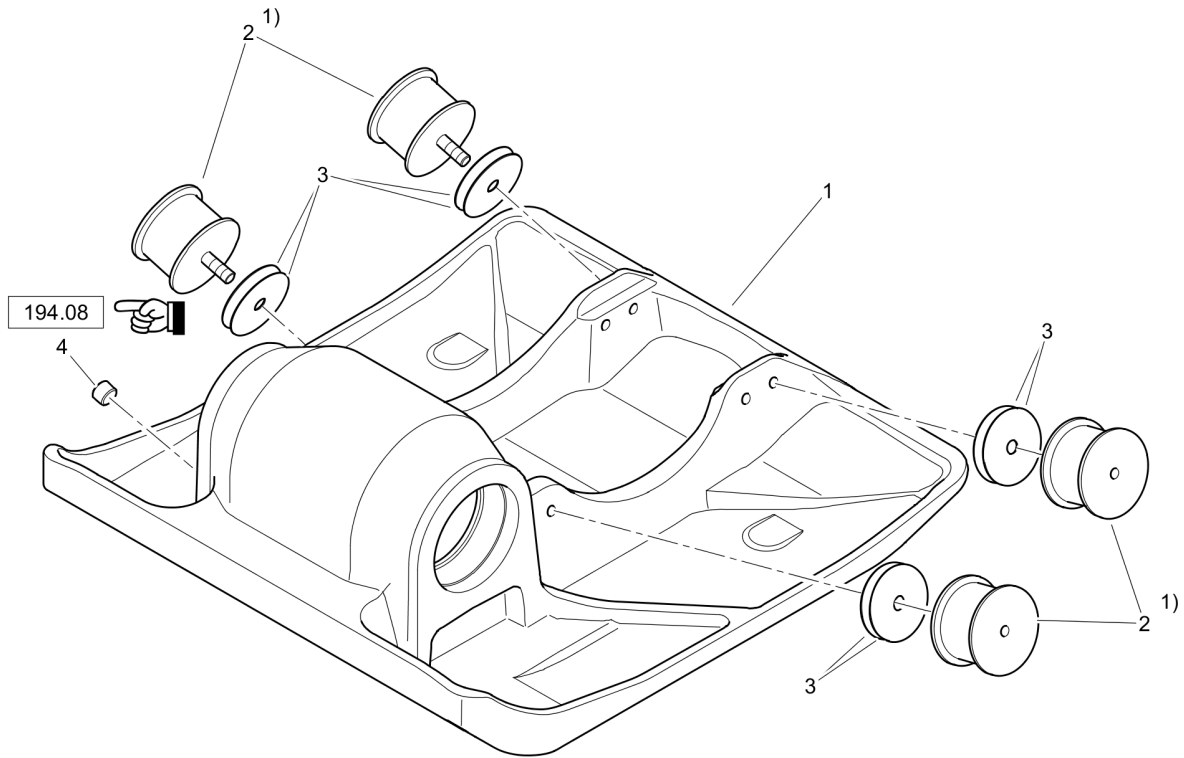

Forward Plate DFP11

Plate / Foot DL23020007_01 Base Plate

1) Vorspannung Gummipuffer 0-1mm
rubber buffer preload 0-1mm

65.05

Refer to Parts Online for the most up to date information. The printed information might be outdated.

Tue Feb 14 13:39:43 UTC 2023

Forward Plate DFP11

Item	Part No.	Qty	Name	SN INFO
1	DL23020146	1	Base plate	
2	DL06126912	4	Rubber buffer	
3	DL23020117	8	Shim	
4	DL07611616	1	Magnetic plug	
194.08	-		Service kit