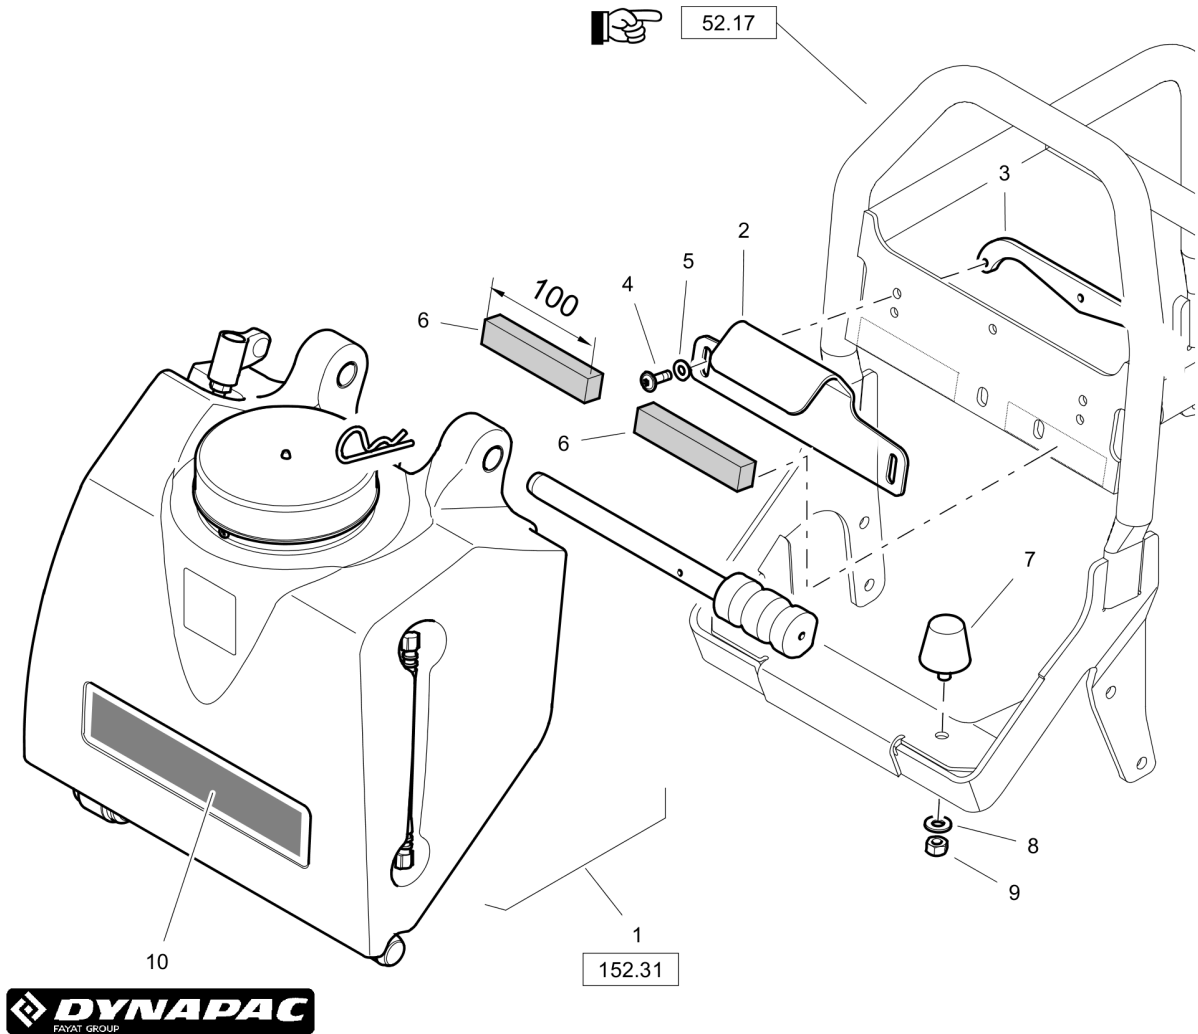

152.04

Forward Plate DFP11

Item	Part No.	Qty	Name	SN INFO
1	DL23003484	2	Holder	
2	DL88003146	2	Band, belt	
3	DL07140842	4	Hexagon bolt	
4	DL08500823	4	Round anchor plate	
5	DL08510817	4	Washer	
6	DL08130813	4	Safety nut	
7	DL23060325	4	Buffer	
8	DL23003422	1	Steering handle	
9	DL07141017	4	Hexagon bolt	
10	DL08501028	4	Washer	
11	DL23003476	2	Bushing	
12	DL23003475	2	Spring element	
13	DL08130813	4	Safety nut	
14	DL08510817	4	Washer	
15	DL05931600	2	Linch pin	
12.12	-		Engine Carrier	