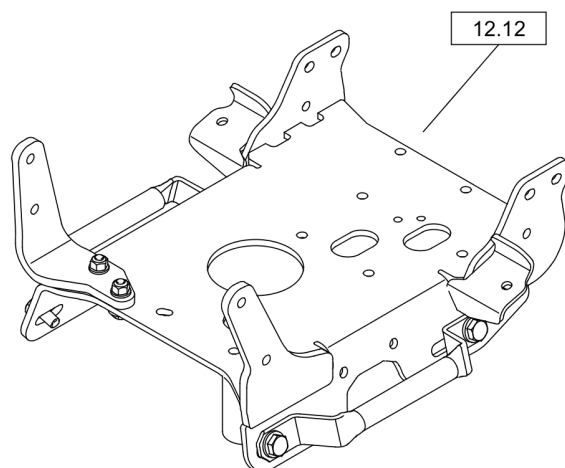

Forward Plate DFP12D

10 Engine DL92400025_00_010_DFP12D-37 Engine / Fitting Parts

Forward Plate DFP12D

Item	Part No.	Qty	Name	SN INFO
11.00	DL05706451_100 1E		Engine Parts List	
11.01	DLMOT018962_0 0		Crankcase	
11.02	DLMOT019112_0 0		Front Cover	
11.05	DLMOT011987_0 0		Cylinder And Piston	
11.06	DLMOT011985_0 0		Crankshaft	
11.08	DLMOT018969_0 0		Cylinder Head	
11.09	DLMOT011986_0 0		Camshaft	
11.21	DLMOT018968_0 0		Fuel Tank	
11.25	DLMOT018966_0 0		Throttle Control	
11.30	DLMOT018964_0 0		Cooling Air Duct	
11.31	DLMOT011993_0 0		Recoil Starter	
11.39	DLMOT011487_0 0		Engine Shut Off	
11.47	DLMOT011982_0 0		Seal kit	
11.63	DLMOT017198_0 0		Aircleaner & Exhaust	
12.12	DL92410076_00		Engine Carrier	
12.13	DL92410751_00		Engine	
19.07	DLEA002909_00		Centrifugal Clutch