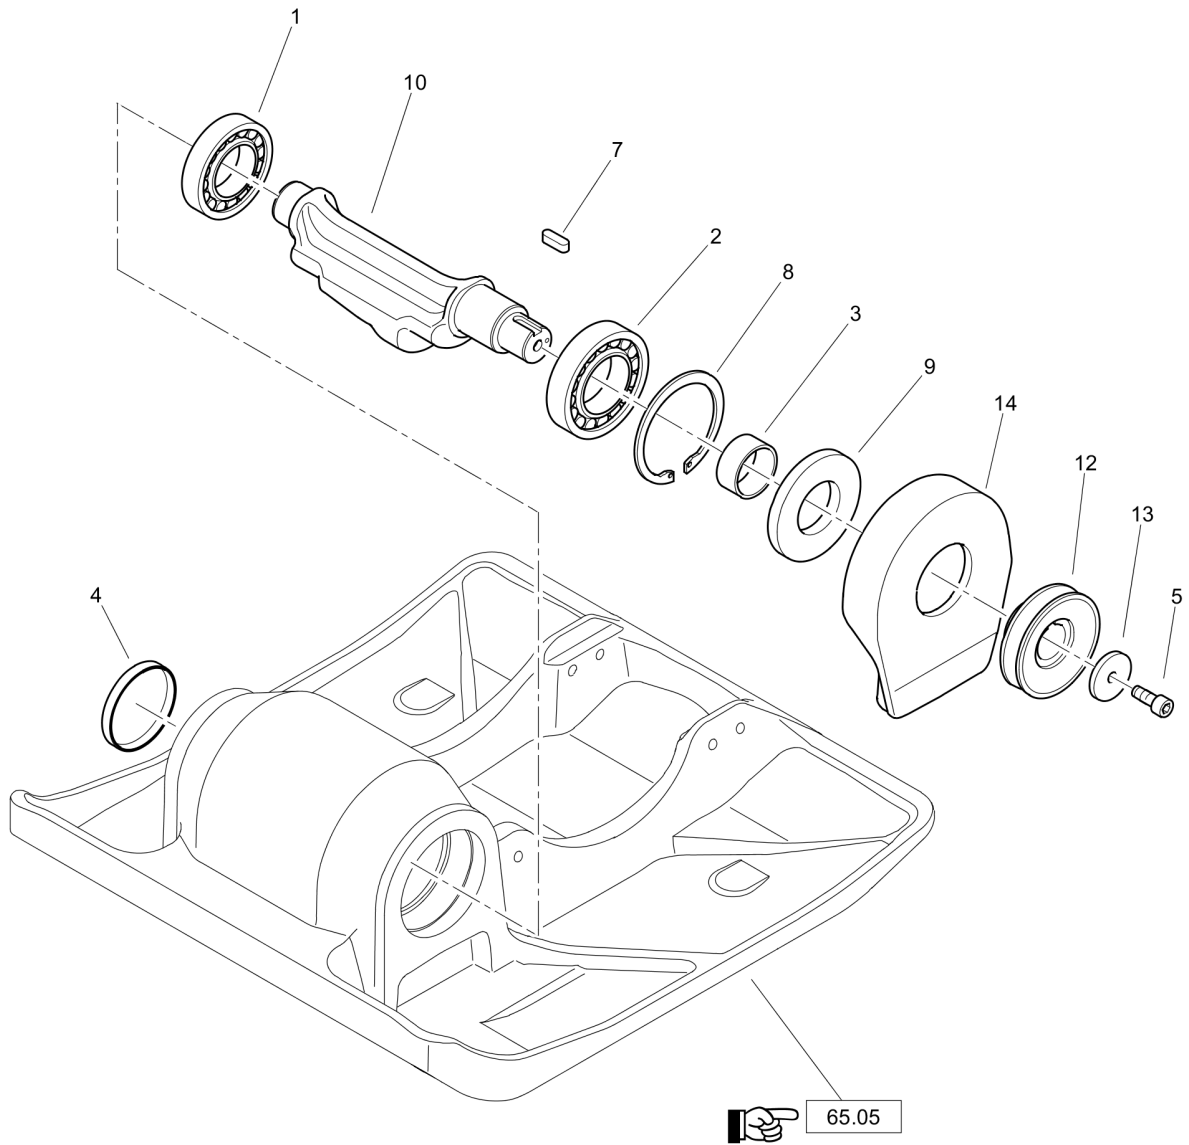

# Forward Plate DFP12D

**Plate / Foot** DL23010002\_01 Exciter Unit