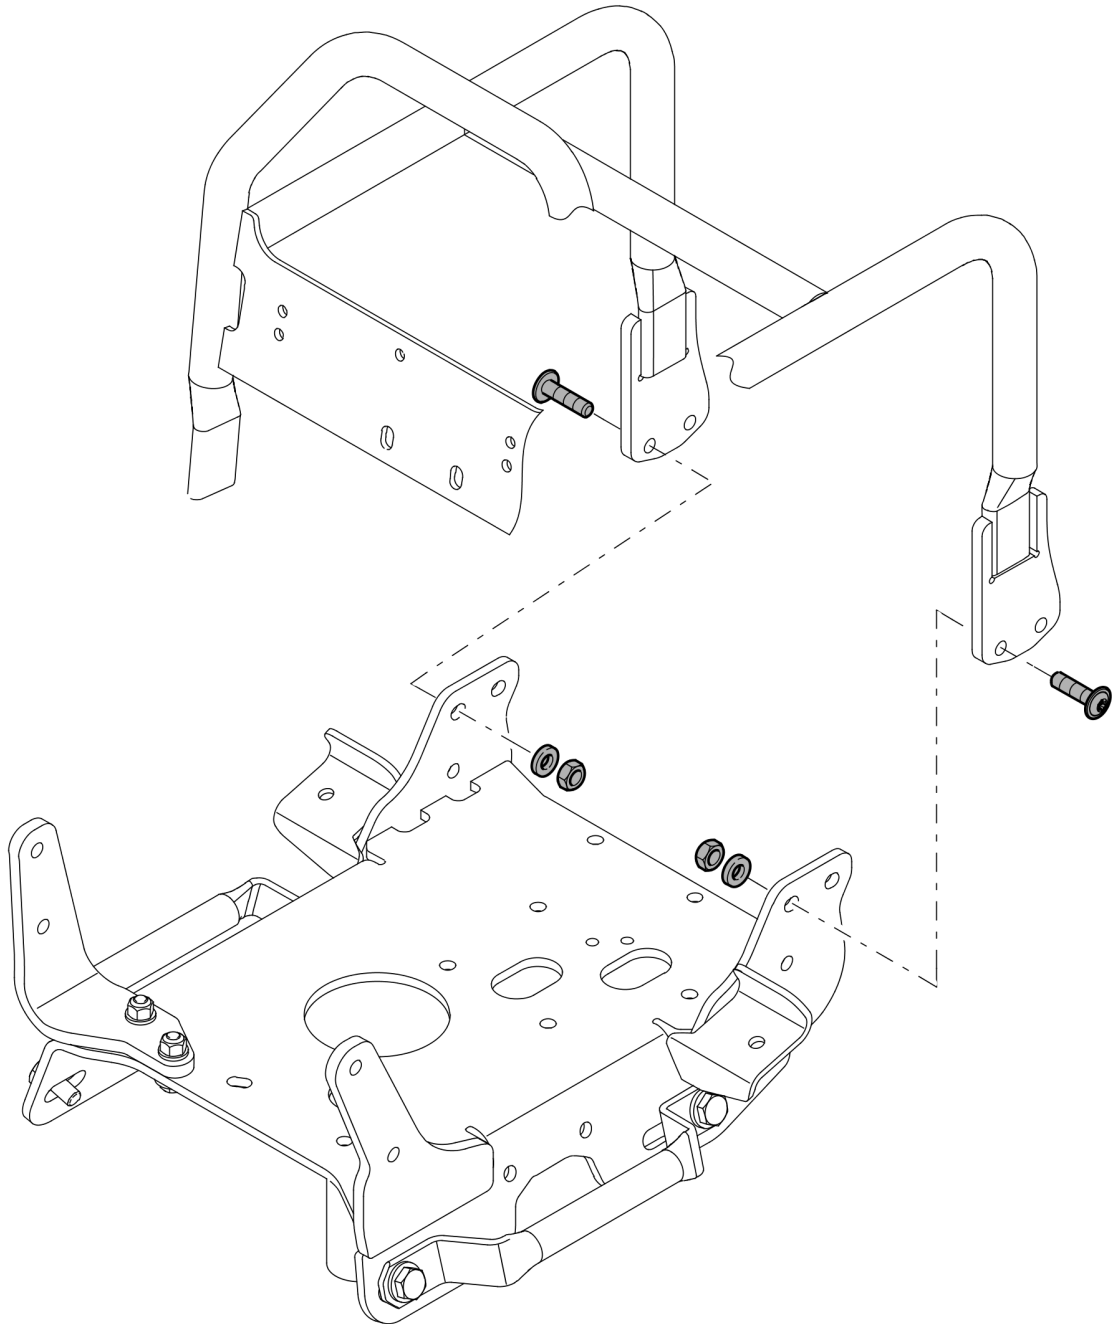

Forward Plate DFP12D

Item	Part No.	Qty	Name	SN INFO
.	DL92401005	1	T90-Transport wheels,mid bow	
1	DL23003314	1	Frame	
2	DL07141242	2	Hexagon bolt	
3	DL08511324	6	Washer	
4	DL08131218	2	Safety nut	
5	DL06422046	1	Control pin	
6	DL06704107	2	Wheel	
7	DL05520315	2	Supporting disc	
8	DL09170407	2	Cotter pin	
9	DL23003248	1	Holder	
10	DL07140834	2	Hexagon bolt	
11	DL08510817	4	Washer	
12	DL08130813	2	Safety nut	
13	DL23003354	1	Detent	
14	DL07140626	1	Hexagon bolt	
15	DL08590617	1	Washer	
16	DL23003460	1	Holder	
17	DL07140834	2	Hexagon bolt	
18	DL08510817	4	Washer	
19	DL08130813	2	Safety nut	
20	DL23003455	1	Hook	
21	DL68050213	1	Washer	
22	DL07140834	1	Hexagon bolt	
23	DL09290169	2	Belleville spring	
24	DL08130813	1	Safety nut	
25	DL08141615	1	Hexagon nut	
12.12	-		Engine Carrier	

Refer to Parts Online for the most up to date information. The printed information might be outdated.

Tue Feb 14 13:39:07 UTC 2023

Forward Plate DFP12D

Field kits DL92401040_00 T1-Transport wheels

■ entfallende Teile
deleted parts