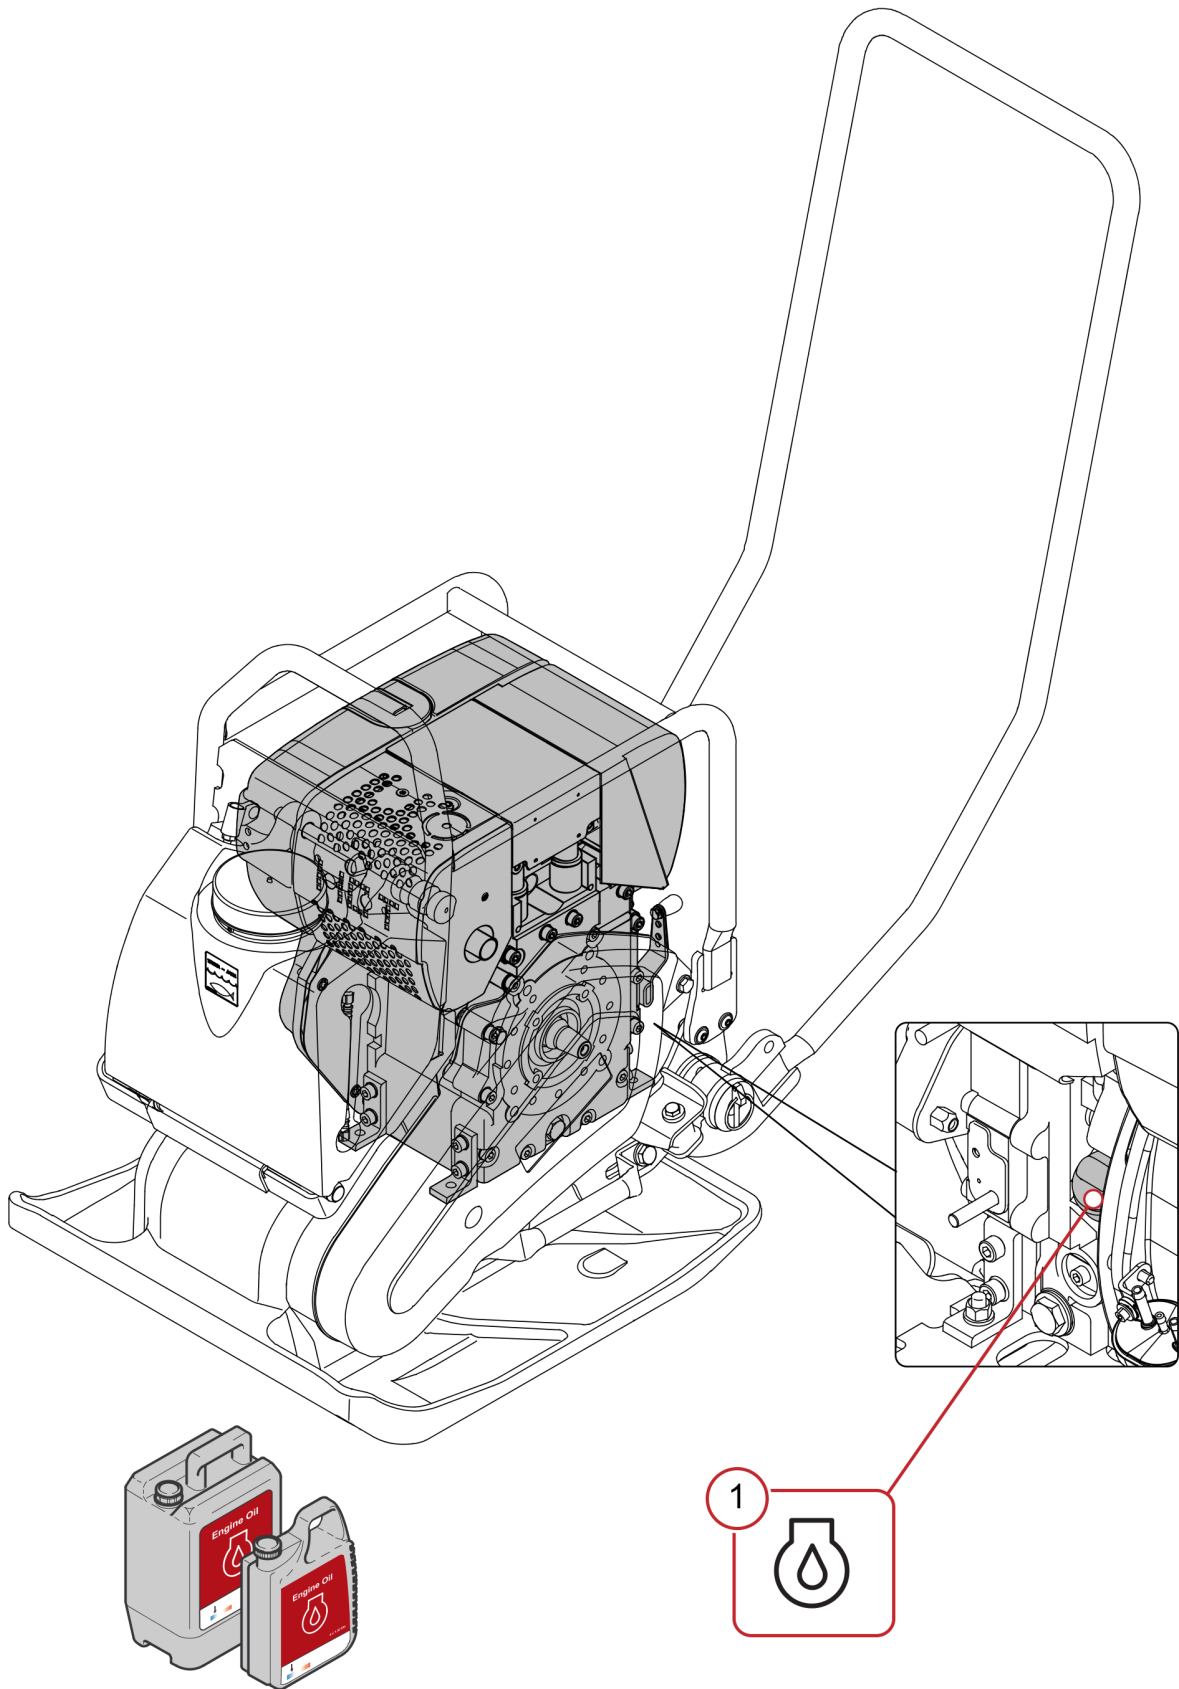

Lubricants Lubricants and operating substances

Refer to Parts Online for the most up to date information. The printed information might be outdated.

Tue Feb 14 13:39:11 UTC 2023

Forward Plate DFP12D

Item	Part No.	Qty	Name	SN INFO
1	4812074488	1	Dynapac engine oil 5 ltr	
1	4812074490	1	Dynapac engine oil 20 ltr.	

Refer to Parts Online for the most up to date information. The printed information might be outdated.

Tue Feb 14 13:39:11 UTC 2023