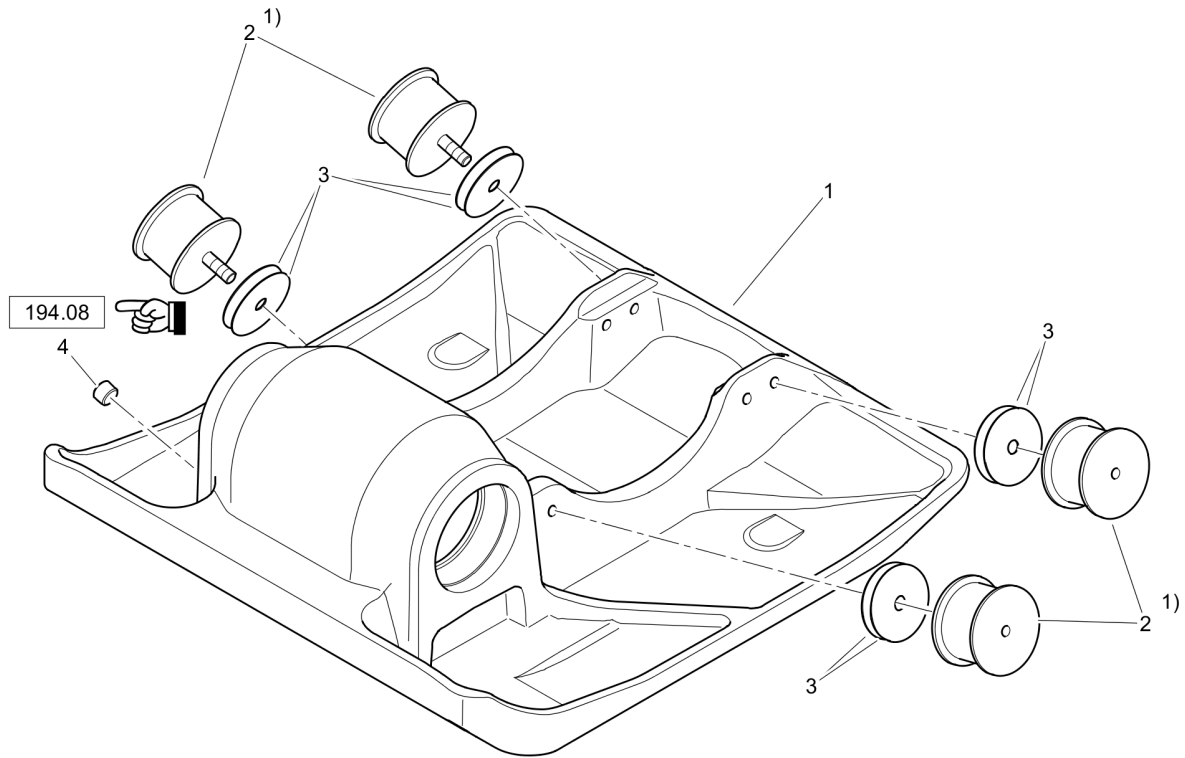

Forward Plate DFP12D

Plate / Foot DL23020007_01 Base Plate

1) Vorspannung Gummipuffer 0-1mm
rubber buffer preload 0-1mm

65.05

Refer to Parts Online for the most up to date information. The printed information might be outdated.

Tue Feb 14 13:39:28 UTC 2023

Forward Plate DFP12D

Item	Part No.	Qty	Name	SN INFO
1	DL23020146	1	Base plate	
2	DL06126912	4	Rubber buffer	
3	DL23020117	8	Shim	
4	DL07611616	1	Magnetic plug	
194.08	-		Service kit