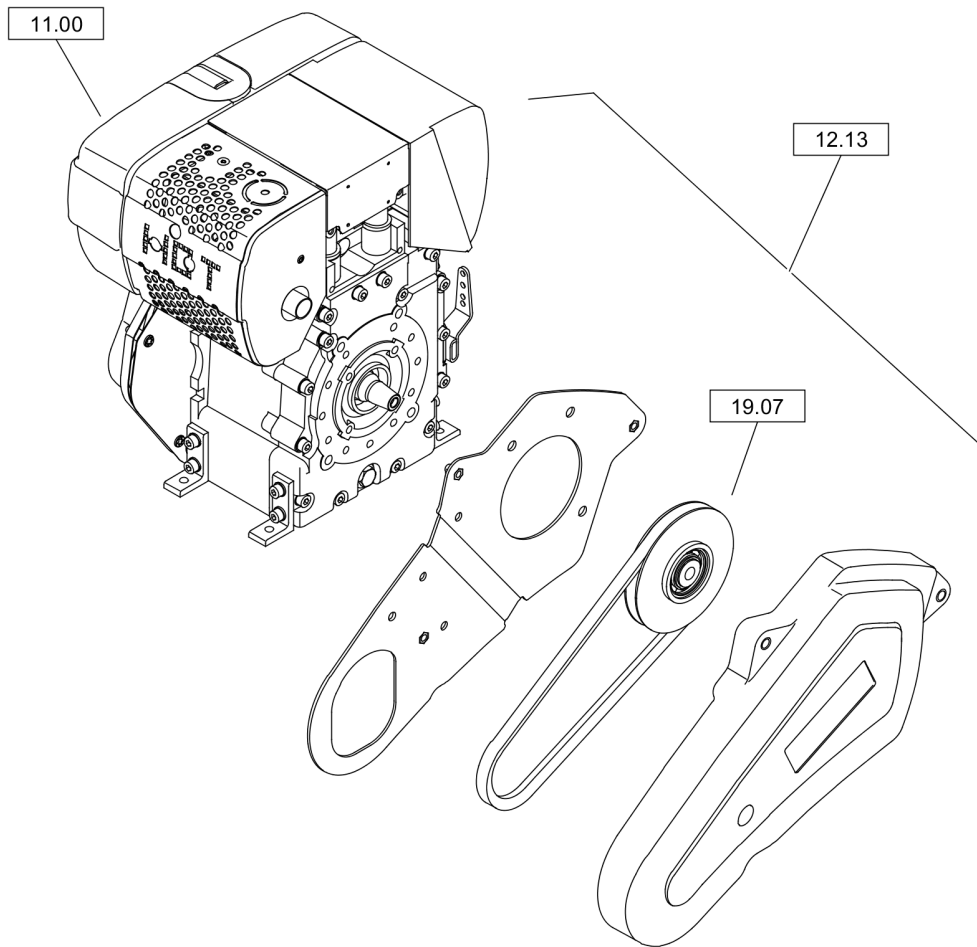

Forward Plate DFP12D

10 Engine DL92400025_00_010_DFP12D-37 Engine / Fitting Parts

Forward Plate DFP12D

Item	Part No.	Qty	Name	SN INFO
11.00	DL05706451_100 1E		Engine Parts List	
11.01	DLMOT018962_0 0		Crankcase	
11.02	DLMOT019112_0 0		Front Cover	
11.05	DLMOT011987_0 0		Cylinder And Piston	
11.06	DLMOT011985_0 0		Crankshaft	
11.08	DLMOT018969_0 0		Cylinder Head	
11.09	DLMOT011986_0 0		Camshaft	
11.21	DLMOT018968_0 0		Fuel Tank	
11.25	DLMOT018966_0 0		Throttle Control	
11.30	DLMOT018964_0 0		Cooling Air Duct	
11.31	DLMOT011993_0 0		Recoil Starter	
11.39	DLMOT011487_0 0		Engine Shut Off	
11.47	DLMOT011982_0 0		Seal kit	
11.63	DLMOT017198_0 0		Aircleaner & Exhaust	
12.12	DL92410076_00		Engine Carrier	
12.13	DL92410751_00		Engine	
19.07	DLEA002909_00		Centrifugal Clutch