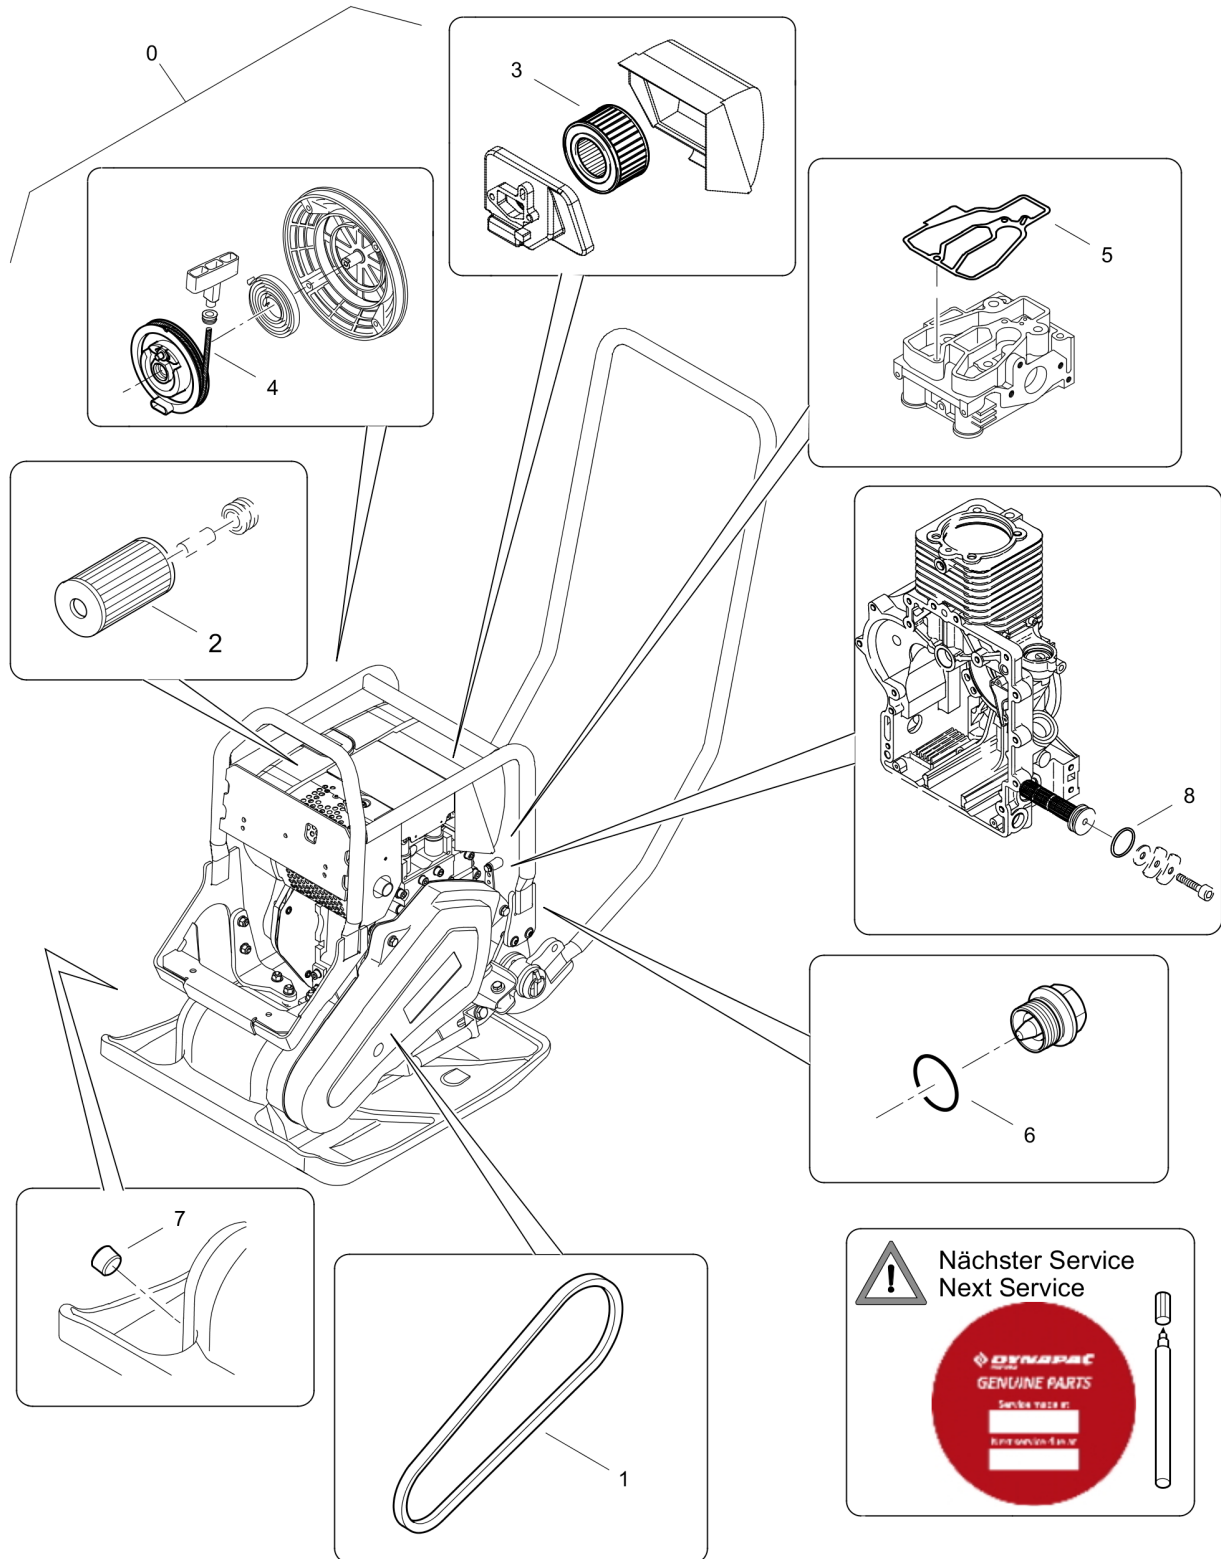

Forward Plate DFP12D

Service, repair and wear part kits DL92492540_00 Service kit

194.08

Forward Plate DFP12D

Item	Part No.	Qty	Name	SN INFO
0	DL92492540	1	Service kit	
1	DL06312031	1	V-belt	
2	DL92410555	1	Fuel filter	
3	DL92410556	1	Air filter	
4	DL05720205	1	Starter rope, 2040mm	
5	DL05728165	1	Gasket	
6	DL09331198	1	Sealing ring	
7	DL07611616	1	Magnetic plug	
8	DL05728121	1	Loop ring