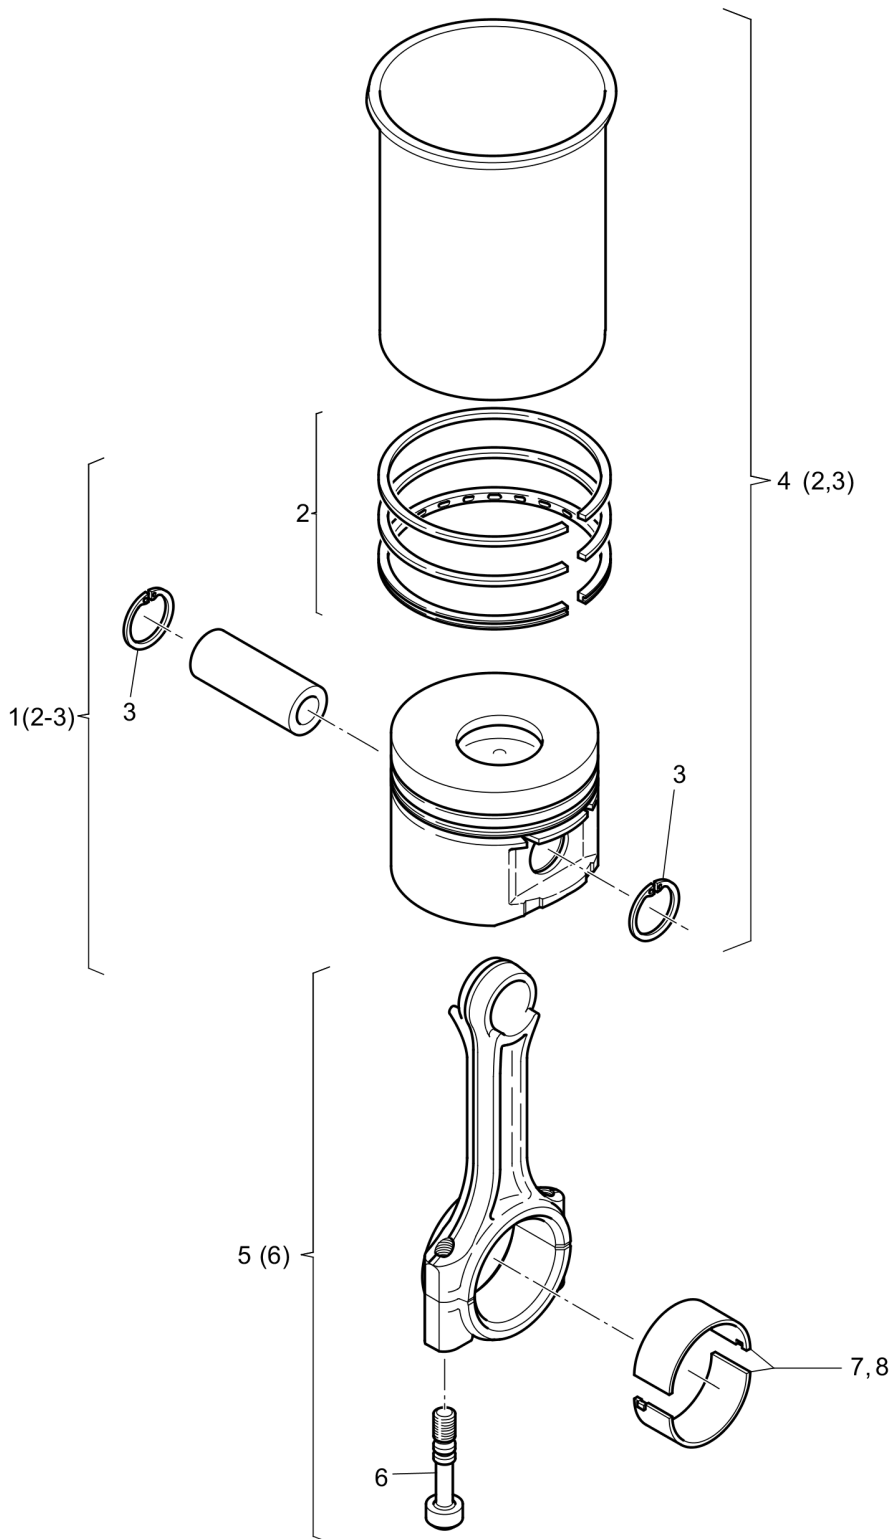

11.05

Forward Plate DFP12D

Item	Part No.	Qty	Name	SN INFO
1	DL05720325	1	Piston	
2	DL05720034	1	Piston ring set	
3	DL05728140	2	Circlip	
4	DL05720326	1	Cylinder and piston	
5	DL05728144	1	Conrod	
6	DL05728145	2	Conrod screw	
7	DL05728146	1	Conrod bearing	
8	DL05728147	1	Conrod bearing, -0.5mm	

Refer to Parts Online for the most up to date information. The printed information might be outdated.

Tue Feb 14 13:39:15 UTC 2023