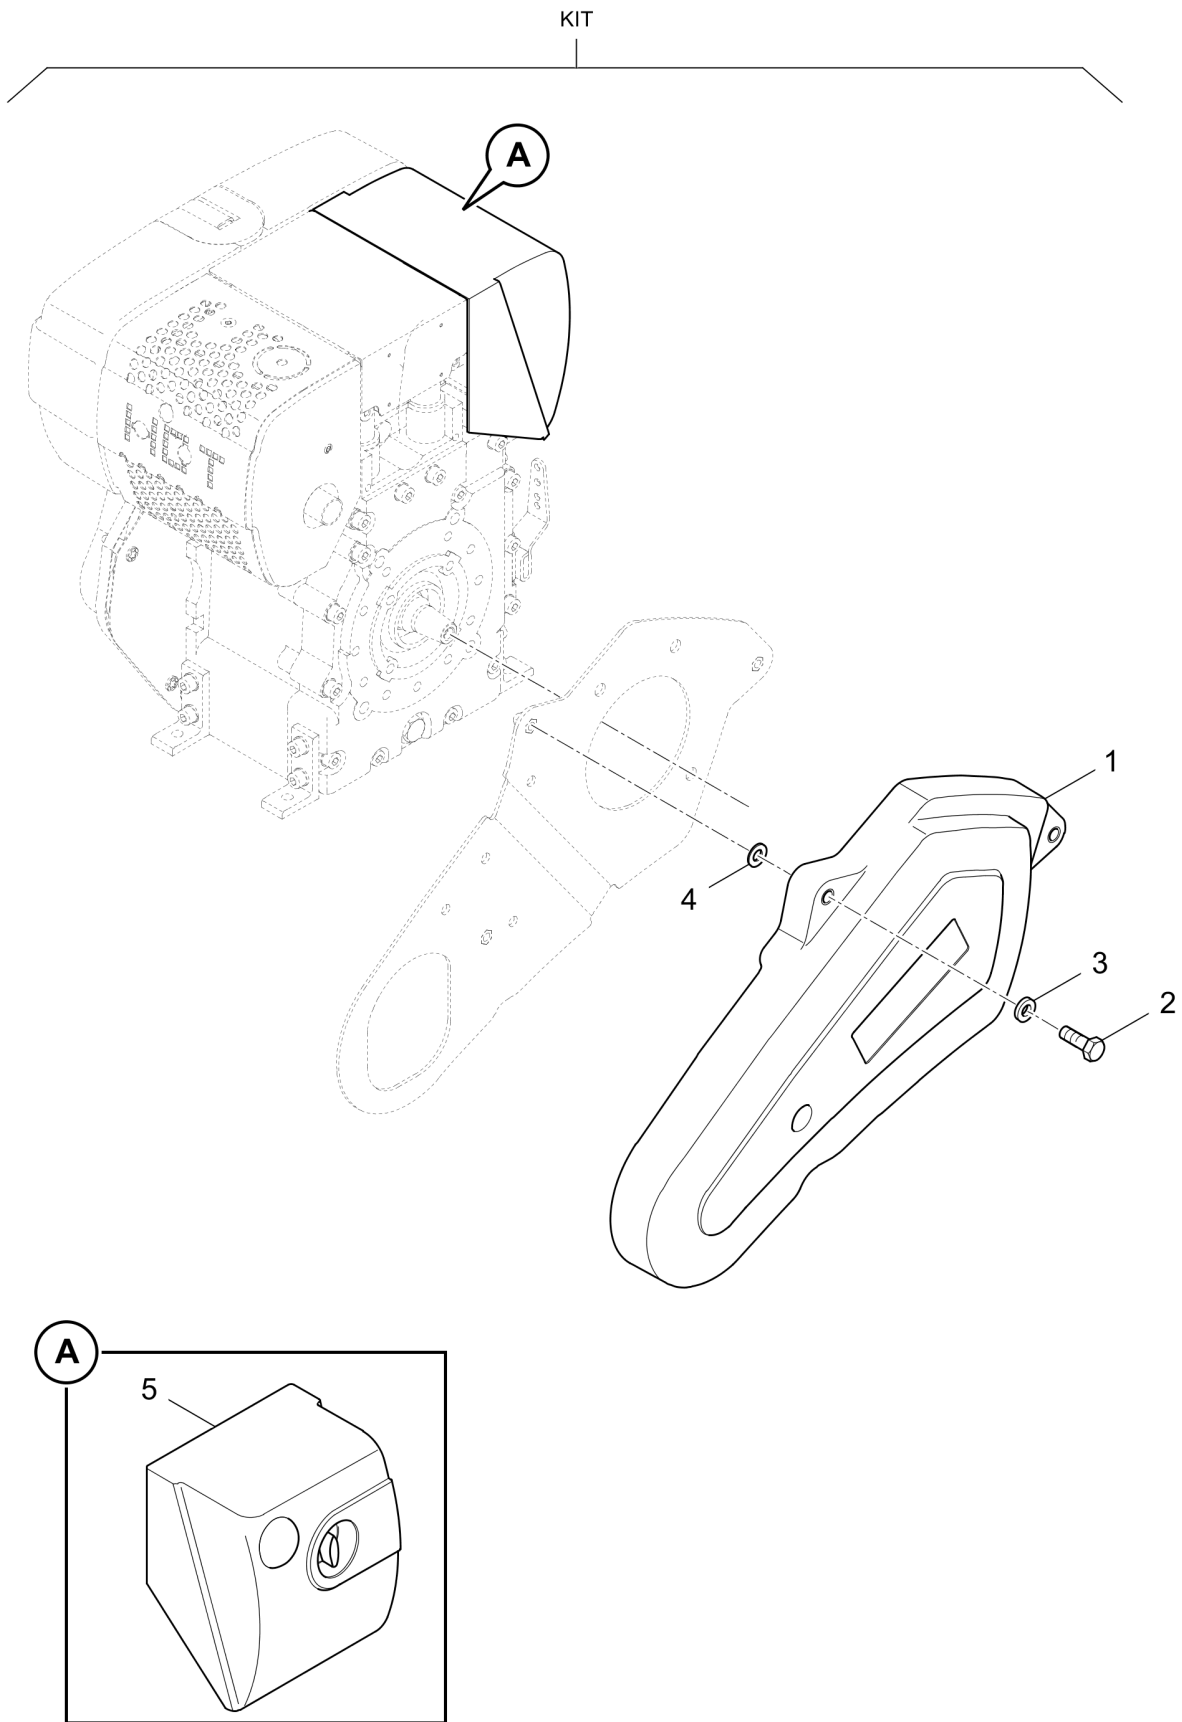

Forward Plate DFP12D

Refurbishing kits 4812073947 Refurbishing kit - covering

Refer to Parts Online for the most up to date information. The printed information might be outdated.

Tue Feb 14 13:39:04 UTC 2023

Forward Plate DFP12D

Item	Part No.	Qty	Name	SN INFO
KIT	4812073947	1	Refurbishing kit - covering	
1	DL92410029	1	V-belt guard	
2	DL07140853	3	Hexagon bolt	
3	DL08510817	3	Washer	
4	DL08665000	3	Stop disc	
5	DL05720136	1	Cover, air filter