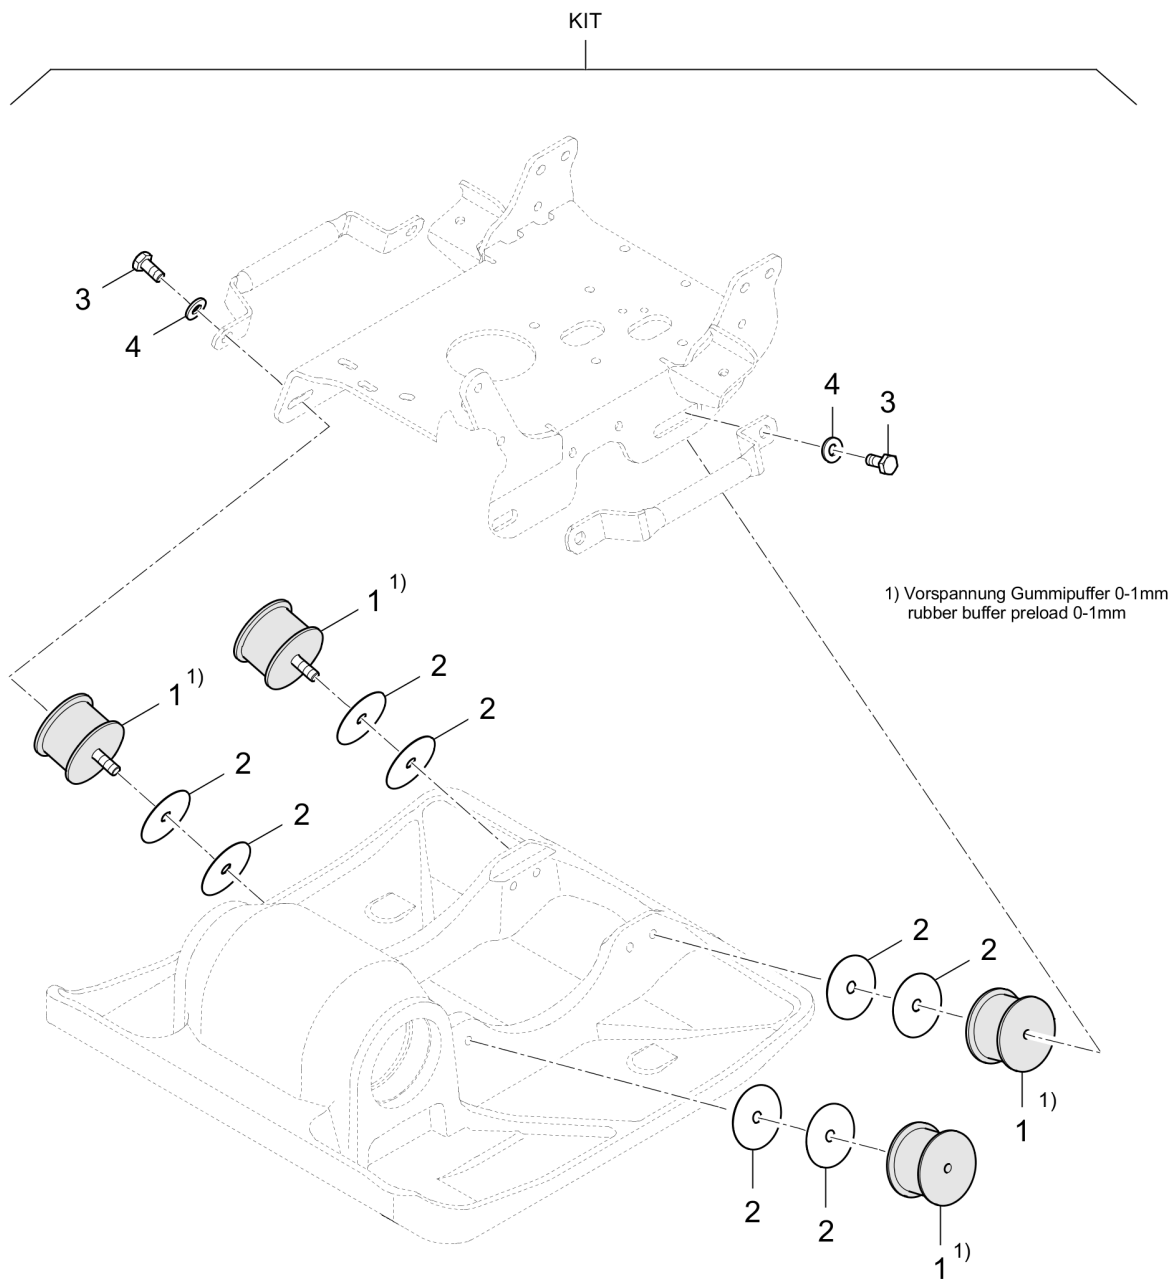

Forward Plate DFP12D

Item	Part No.	Qty	Name	SN INFO
KIT	4812216973	1	Repair kit, shock-absorber	
1	DL06126912	4	Rubber buffer	
2	DL23020117	8	Shim	
3	DL07141020	4	Hexagon bolt	
4	DL08752106	4	Spring washer	

Refer to Parts Online for the most up to date information. The printed information might be outdated.

Tue Feb 14 13:39:01 UTC 2023