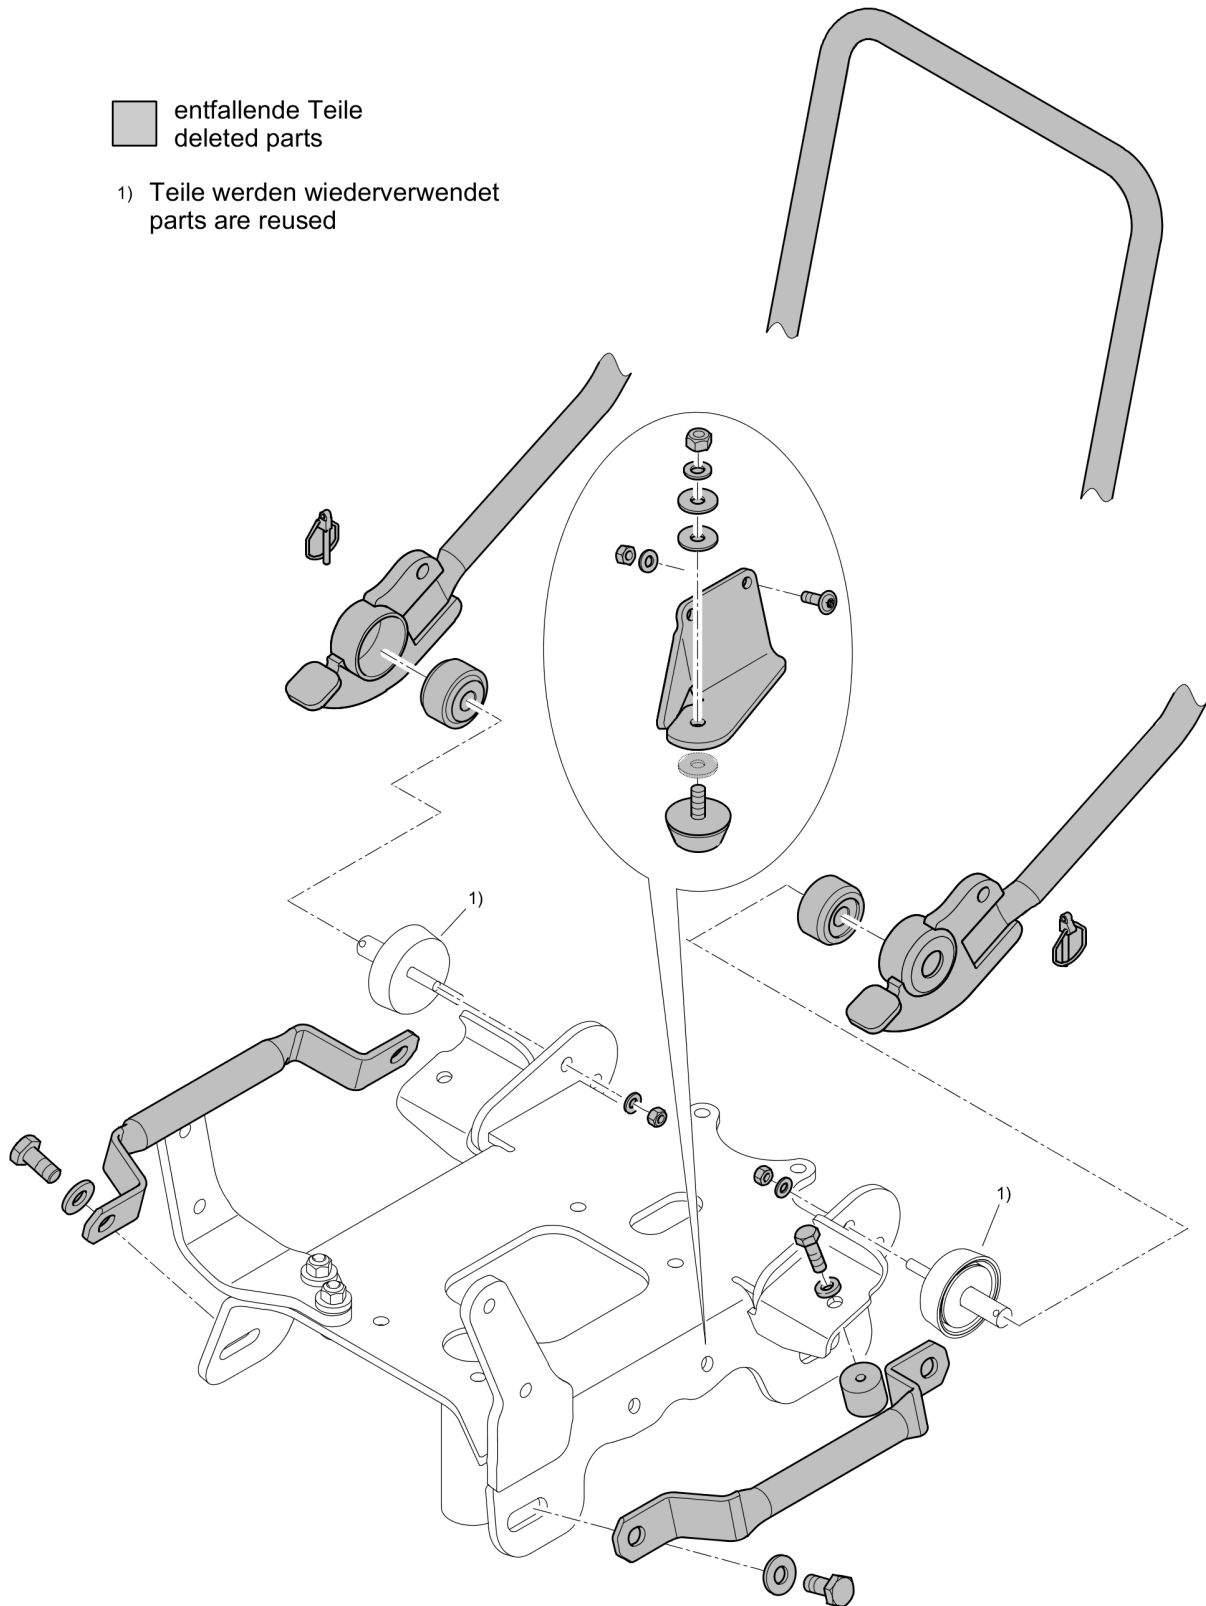

Forward Plate DFP12D

Item	Part No.	Qty	Name	SN INFO
KIT	DL92401040		T1-Transport wheels	
1	DL23003314	1	Frame	
2	DL07141242	2	Hexagon bolt	
3	DL08511324	6	Washer	
4	DL08131218	2	Safety nut	
5	DL06422046	1	Control pin	
6	DL08141615	1	Hexagon nut	
7	DL06704107	2	Wheel	
8	DL05520315	2	Supporting disc	
9	DL09170407	2	Cotter pin	
10	DL23003248	1	Holder	
11	DL07140834	2	Hexagon bolt	
12	DL08510817	4	Washer	
13	DL08130813	2	Safety nut	
14	DL23003354	1	Detent	
15	DL07140626	1	Hexagon bolt	
16	DL08590617	1	Washer	
17	DL23003479	2	Plate	
18	DL23003480	2	Plate	
19	DL06422046	2	Control pin	
20	DL08141615	4	Hexagon nut	
21	DL07210820	4	Pens head screw	
22	DL08510817	5	Washer	
23	DL08130813	4	Safety nut	
24	DL07140899	1	Hexagon bolt	

Field kits DL92401044_00 L15-Steering handle, Middle