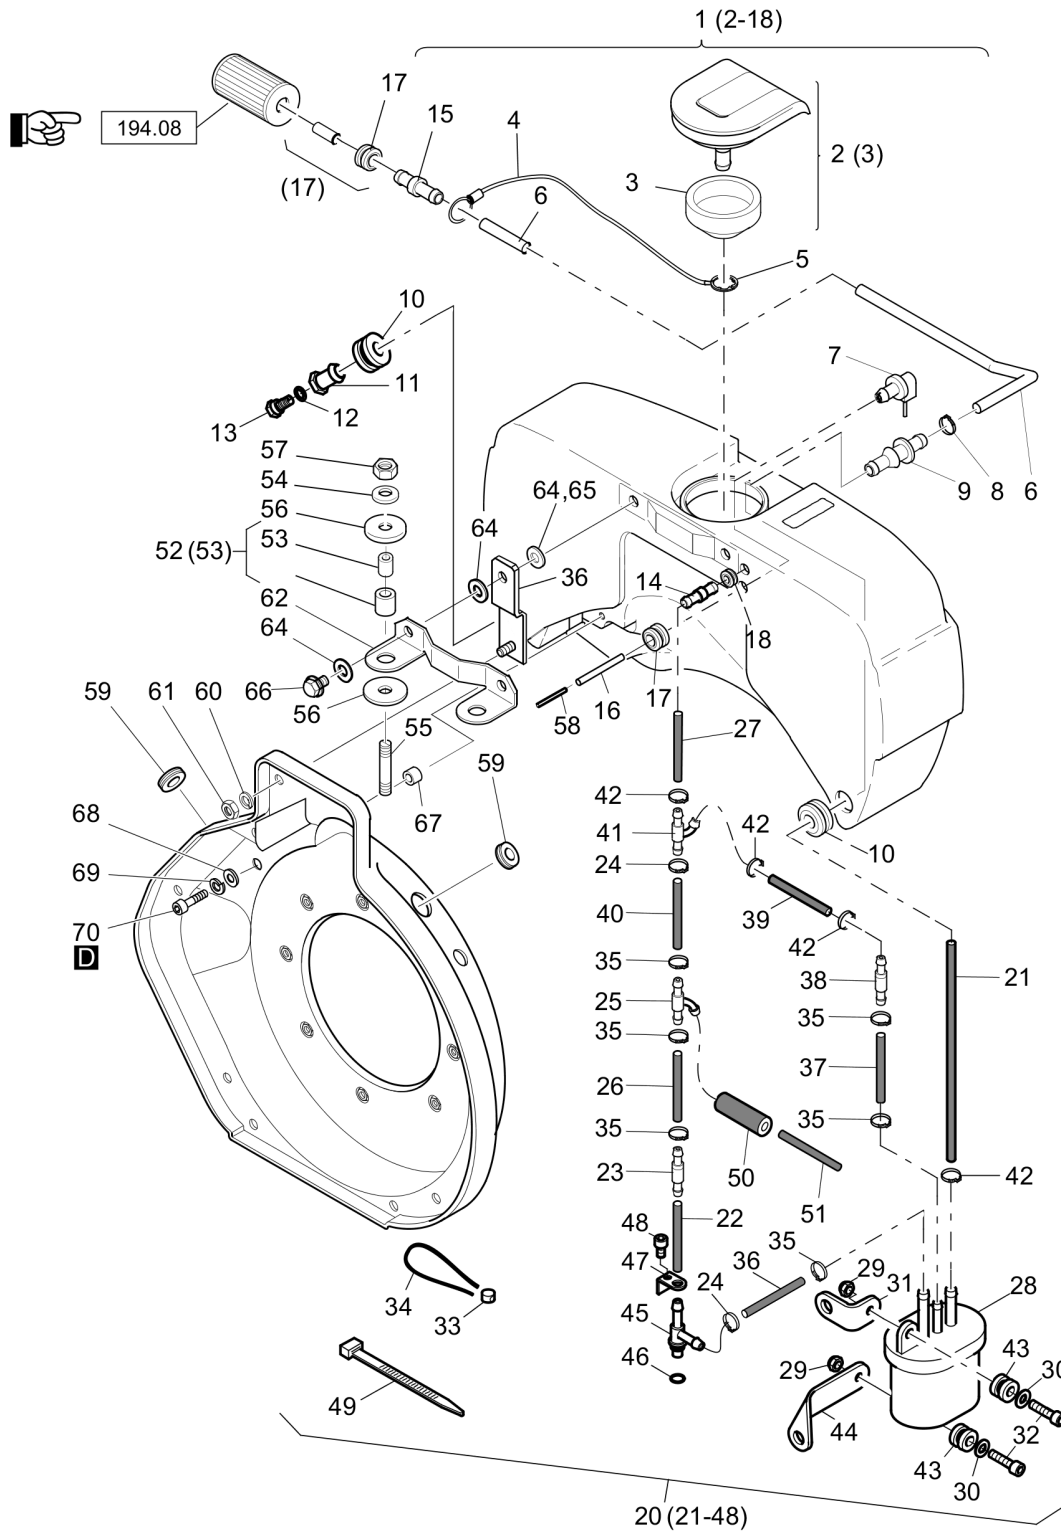

Forward Plate DFP12D

Engine / Fitting Parts DLMOT018968_00 Fuel Tank

11.21

Refer to Parts Online for the most up to date information. The printed information might be outdated.

Tue Feb 14 13:39:18 UTC 2023

Forward Plate DFP12D

Item	Part No.	Qty	Name	SN INFO
1	DL05728035	1	Fuel tank	
2	DL05728313	1	Tank lock	
3	DL05728321	1	Gasket	
4	DL05728037	1	Retaining band, ca. 440mm	
5	DL05728036	1	Retainer ring	
6	DL05720134	1	Fuel pipe	
7	DL05728318	1	Ventilation valve	
8	DL05728344	1	Hose clip	
9	DL05728038	1	Nipple	
10	DL05728322	2	Rubber grommet	
11	DL05724185	1	Thread nipple	
12	DL09331628	1	Sealing ring	
13	DL05726802	1	Bleeder screw	
14	DL05728045	1	Nipple	
15	DL05728039	1	Nipple	
16	DL05728328	1	Bleeding tube	
17	DL05728327	2	Rubber grommet	
18	DL05728326	1	Rubber grommet	
20	DL05720544	1	Fuel pipe	
21	DL05720386	1	Fuel pipe	
22	DL05720543	1	Fuel pipe	
23	DL05728325	1	Ventilation valve	
24	DL05728009	2	Hose clip	
25	DL05728042	1	Hose nipple	
26	DL05720202	1	Fuel pipe	
27	DL05723024	1	Fuel pipe	
28	DL05720387	1	Fuel filter	
29	DL08130408	2	Safety nut	
30	DL05728288	2	Washer	
31	DL05720577	1	Angle	
32	DL05728554	2	Socket-head cap screw	
33	DL05722630	1	Lead seal	
34	DL05722631	1	Lead seal wire	
35	DL05720677	6	Hose clip	
36	DL05720104	1	Fuel pipe	
37	DL05720105	1	Fuel pipe	
38	DL05728628	1	Ventilation valve	

Refer to Parts Online for the most up to date information. The printed information might be outdated.

Tue Feb 14 13:39:18 UTC 2023