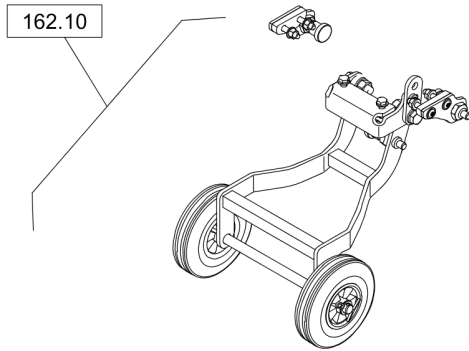

Forward Plate DFP12D

110 Options DL92500036_00_110_DFP12D-37 Special Equipment

Forward Plate DFP12D

Item	Part No.	Qty	Name	SN INFO
152.04	DL23000216_00		L15-Steering handle, Middle	
152.18	DL92400104_0		W1-Water sprinkler system	
152.31	DL23003471_00		Water tank, assembled	
152.72	DL23000214_0		L19-Comfort handle	
152.73	DL23000218_00		L20-Comfort handle,middle	
161.63	DL23000614_01		T90-Transport wheels,mid bow	
162.10	DL23000616_00		T1-Transport wheels	
194.08	DL92492425_00		Service kit