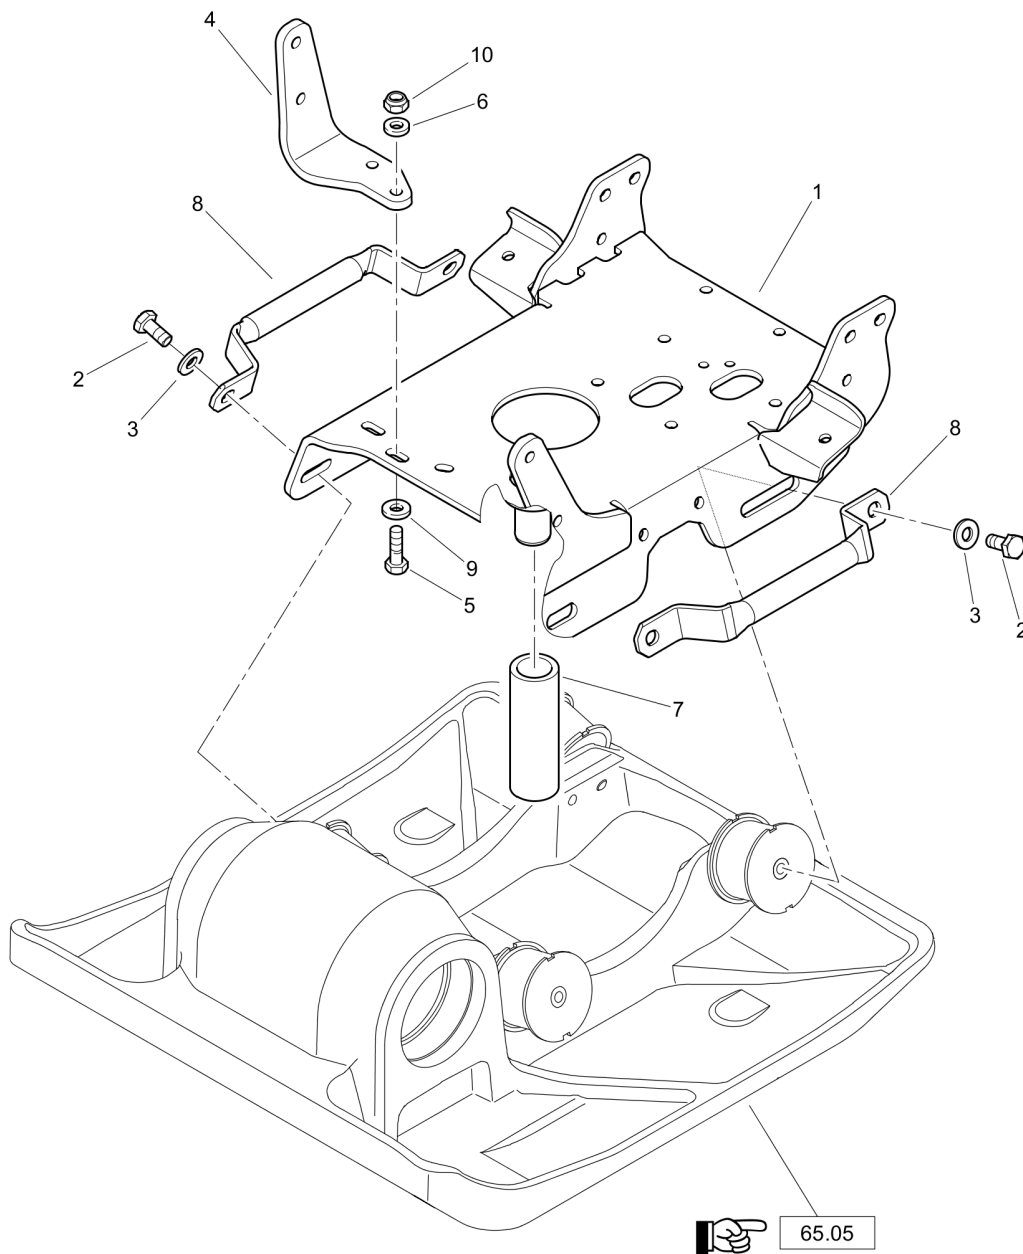

Forward Plate DFP12D

Engine / Fitting Parts DL92410076_00 Engine Carrier

12.12

Refer to Parts Online for the most up to date information. The printed information might be outdated.
Tue Feb 14 13:39:22 UTC 2023

Forward Plate DFP12D

Item	Part No.	Qty	Name	SN INFO
1	DL23030223	1	Engine carrier	
2	DL07141020	4	Hexagon bolt	
3	DL08752106	4	Spring washer	
4	DL23030173	1	Holder	
5	DL07140842	2	Hexagon bolt	
6	DL08510817	2	Washer	
7	DL23030205	1	Stop	DFP11 - from 101924241001 to 101924241036
7	DL23030229	1	Stop	DFP11 - from 101924241037 ff.
8	DL23030176	2	Carrying handle	
9	DL08590820	2	Washer	
10	DL08130813	2	Safety nut	
65.05	-		Base Plate	

Refer to Parts Online for the most up to date information. The printed information might be outdated.

Tue Feb 14 13:39:22 UTC 2023