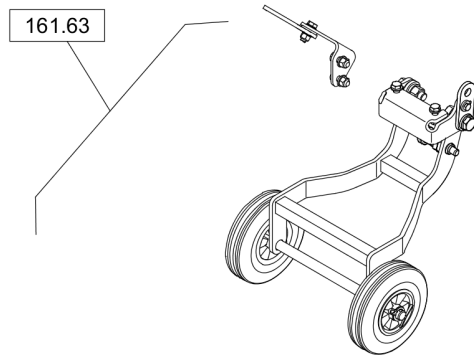

Forward Plate DFP12D

110 Options DL92500036_00_110_DFP12D-37 Special Equipment

Forward Plate DFP12D

Item	Part No.	Qty	Name	SN INFO
152.04	DL23000216_00		L15-Steering handle, Middle	
152.18	DL92400104_0		W1-Water sprinkler system	
152.31	DL23003471_00		Water tank, assembled	
152.72	DL23000214_0		L19-Comfort handle	
152.73	DL23000218_00		L20-Comfort handle,middle	
161.63	DL23000614_01		T90-Transport wheels,mid bow	
162.10	DL23000616_00		T1-Transport wheels	
194.08	DL92492425_00		Service kit