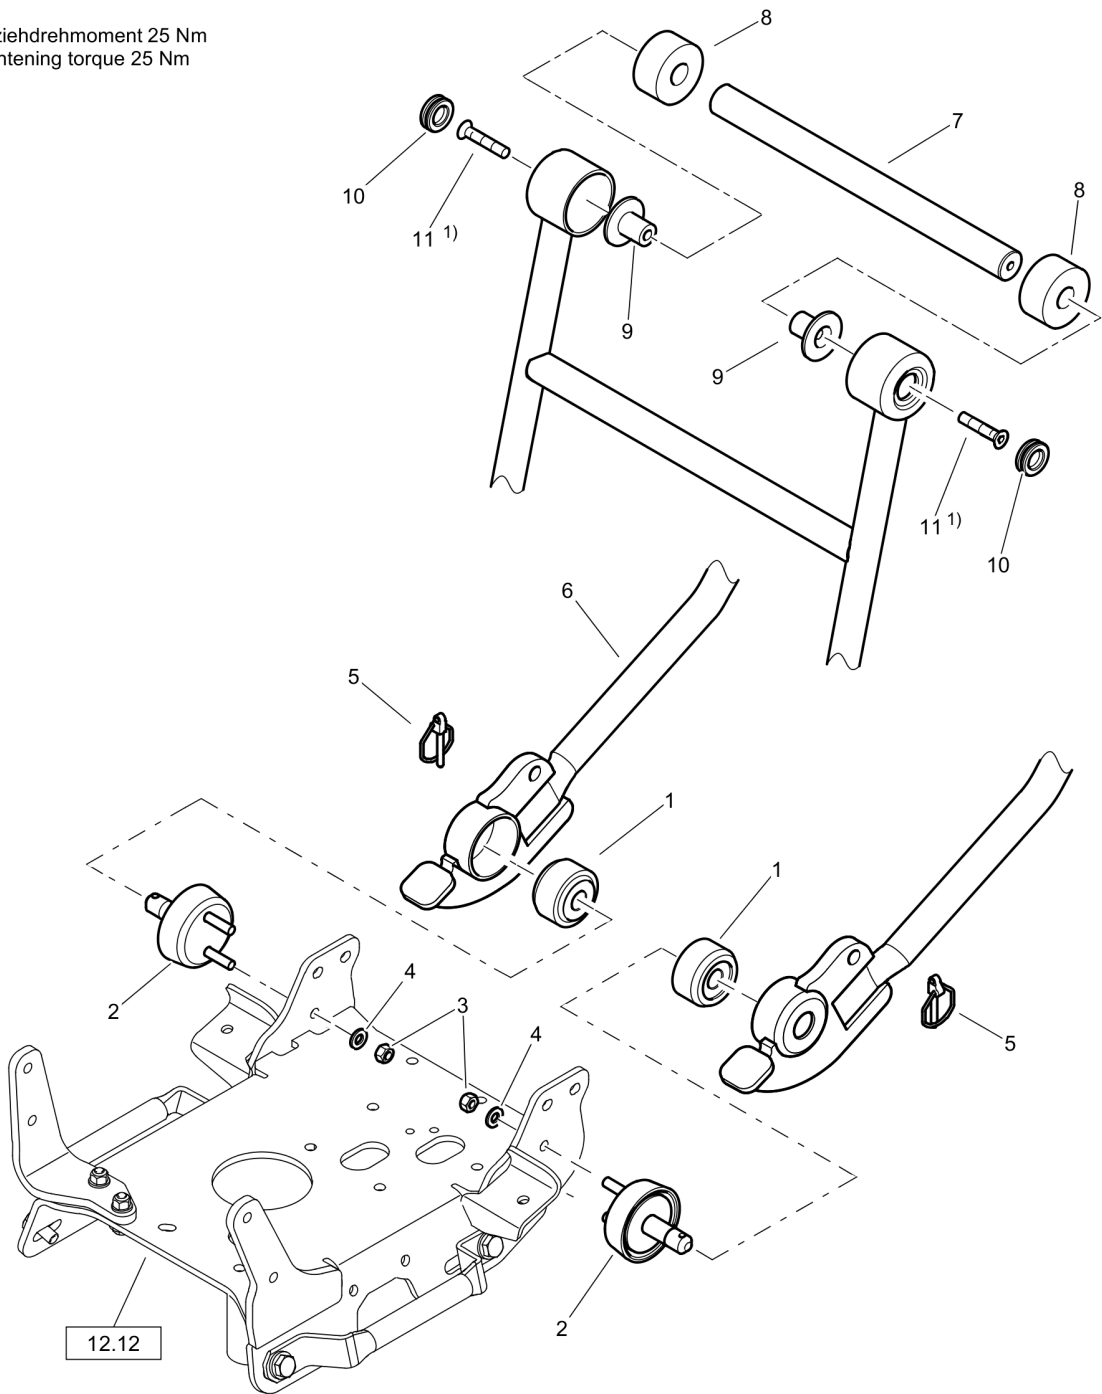

# Forward Plate DFP12D

**Special Equipment** DL23000214\_00 L19-Comfort handle

1) Anziehdrehmoment 25 Nm  
Tightening torque 25 Nm