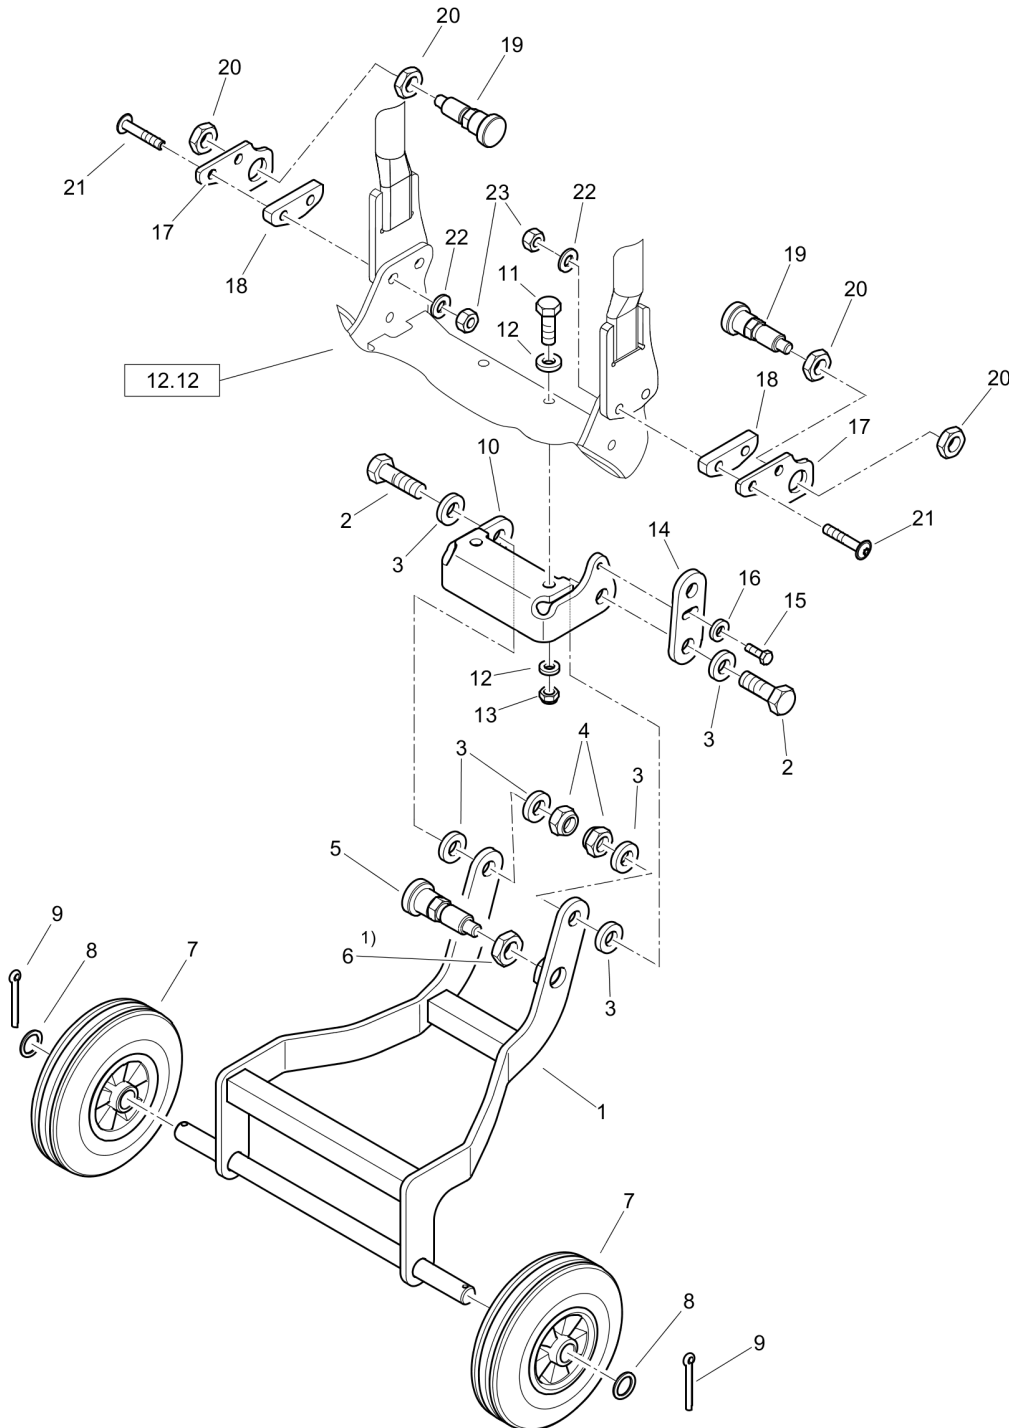

1) Anziehdrehmoment 100 Nm
Tightening torque 100 Nm

162.10

Forward Plate DFP12D

Item	Part No.	Qty	Name	SN INFO
1	DL23003314	1	Frame	
2	DL07141242	2	Hexagon bolt	
3	DL08511324	6	Washer	
4	DL08131218	2	Safety nut	
5	DL06422046	1	Control pin	
6	DL08141615	1	Hexagon nut	
7	DL06704107	2	Wheel	
8	DL05520315	2	Supporting disc	
9	DL09170407	2	Cotter pin	
10	DL23003248	1	Holder	
11	DL07140834	2	Hexagon bolt	
12	DL08510817	4	Washer	
13	DL08130813	2	Safety nut	
14	DL23003354	1	Detent	
15	DL07140626	1	Hexagon bolt	
16	DL08590617	1	Washer	
17	DL23003479	2	Plate	
18	DL23003480	2	Plate	
19	DL06422046	2	Control pin	
20	DL08141615	4	Hexagon nut	
21	DL07210820	4	Pens head screw	
22	DL08510817	4	Washer	
23	DL08130813	4	Safety nut	
12.12	-		Engine Carrier