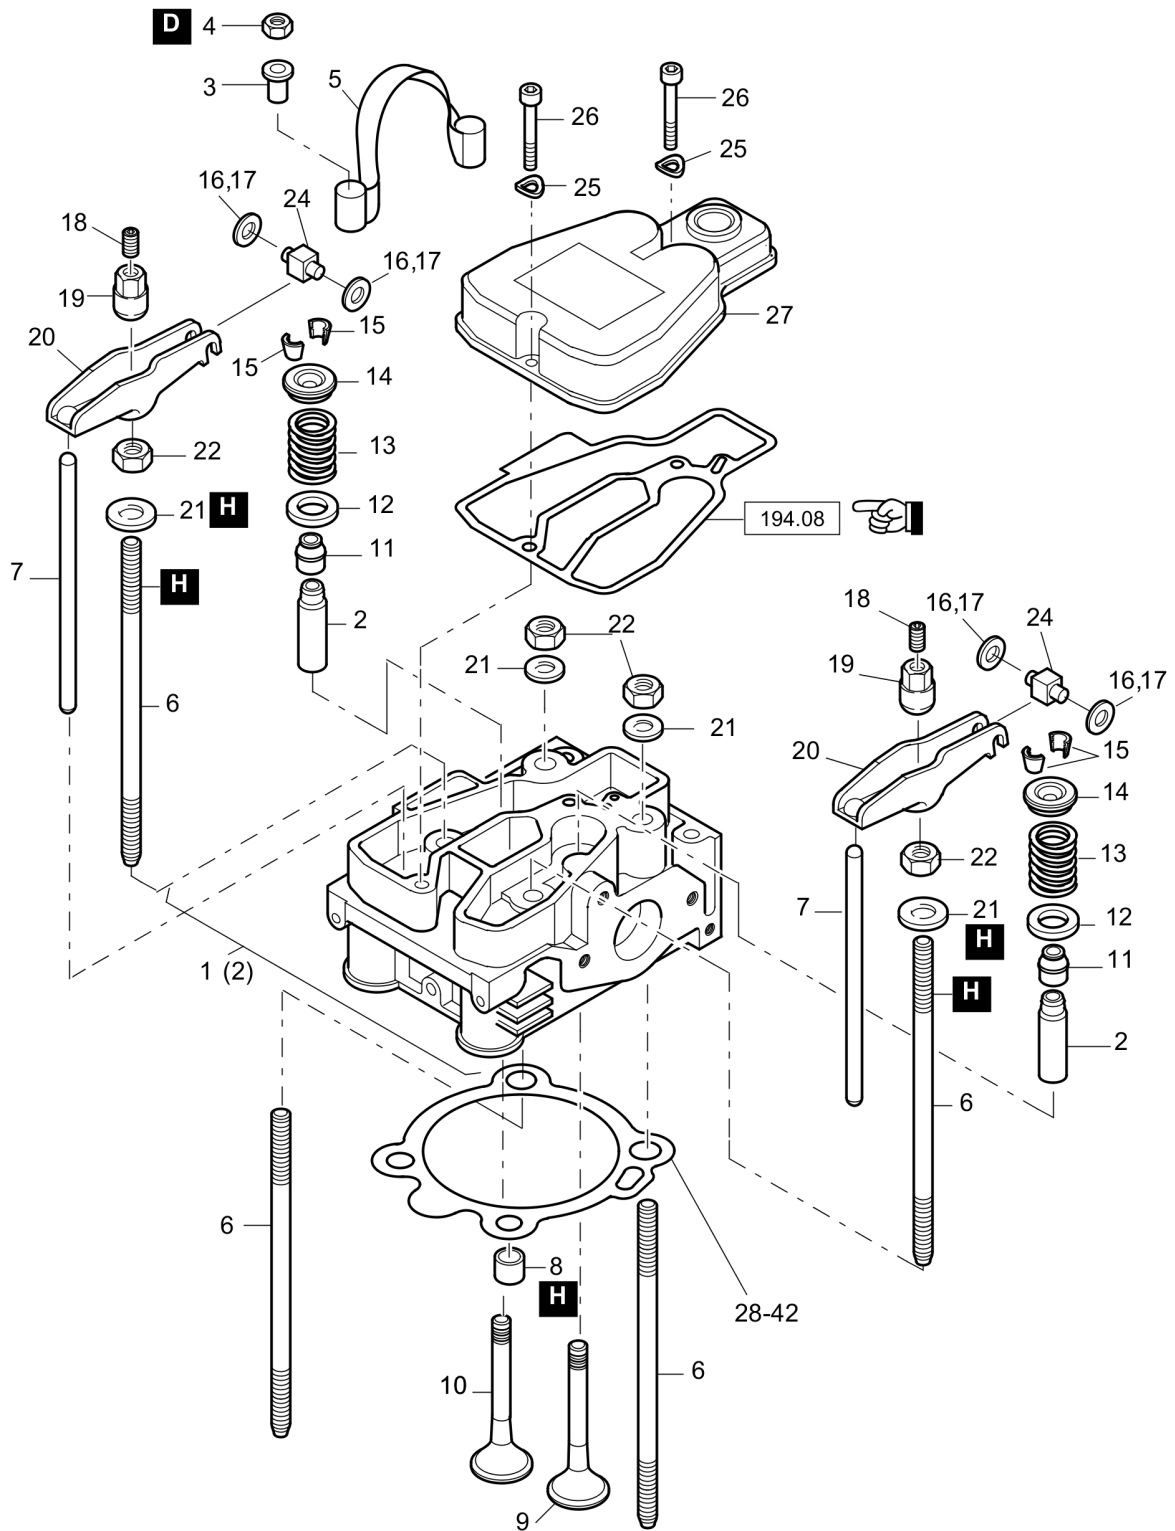

Forward Plate DFP12D

Engine / Fitting Parts DLMOT018969_00 Cylinder Head

11.08

Refer to Parts Online for the most up to date information. The printed information might be outdated.

Tue Feb 14 13:39:16 UTC 2023

Forward Plate DFP12D

Item	Part No.	Qty	Name	SN INFO
1	DL05728013	1	Cylinder head	
2	DL05728149	2	Valve guide	
3	DL05720050	2	Rivet	
4	DL08130813	2	Safety nut	
5	DL05720046	1	Belt	
6	DL05728150	4	Pin screw, 128mm	
7	DL05728151	2	Push rod	
8	DL05728152	2	Sealing ring	
9	DL05728153	1	Valve cone,inlet	
10	DL05728154	1	Valve cone,outlet	
11	DL05720876	2	Valve stem seal	
12	DL05728156	2	Washer	
13	DL05728157	2	Valve spring	
14	DL05728158	2	Spring cup	
15	DL05728159	2	Valve cone	
16	DL05720049	1	Shim	
17	DL05728160	1	Supporting disc	
18	DL05728030	2	Tapped pin	
19	DL05728162	2	Nut	
20	DL05728163	2	Rocker arm	
21	DL05728164	4	Washer	
22	DL08110813	4	Hexangon nut	
24	DL05728161	2	Sliding block	
25	DL08641064	2	Spring washer	
26	DL07230692	2	Socket-head cap screw	
27	DL05728773	1	Cylinder head cover	
28	DL05720088	1	Cylinder head gasket, 0.35mm	
29	DL05728170	1	Cylinder head gasket, 0.30mm	
30	DL05720089	1	Cylinder head gasket, 0.45mm	
31	DL05728171	1	Cylinder head gasket, 0.40mm	
32	DL05720090	1	Cylinder head gasket, 0.55mm	
33	DL05728172	1	Cylinder head gasket, 0.50mm	
34	DL05720091	1	Cylinder head gasket, 0.65mm	
35	DL05728173	1	Cylinder head gasket, 0.60mm	
36	DL05720092	1	Cylinder head gasket, 0.75mm	
37	DL05728174	1	Cylinder head gasket, 0.70mm	
38	DL05720093	1	Cylinder head gasket, 0.85mm	

Refer to Parts Online for the most up to date information. The printed information might be outdated.

Tue Feb 14 13:39:16 UTC 2023