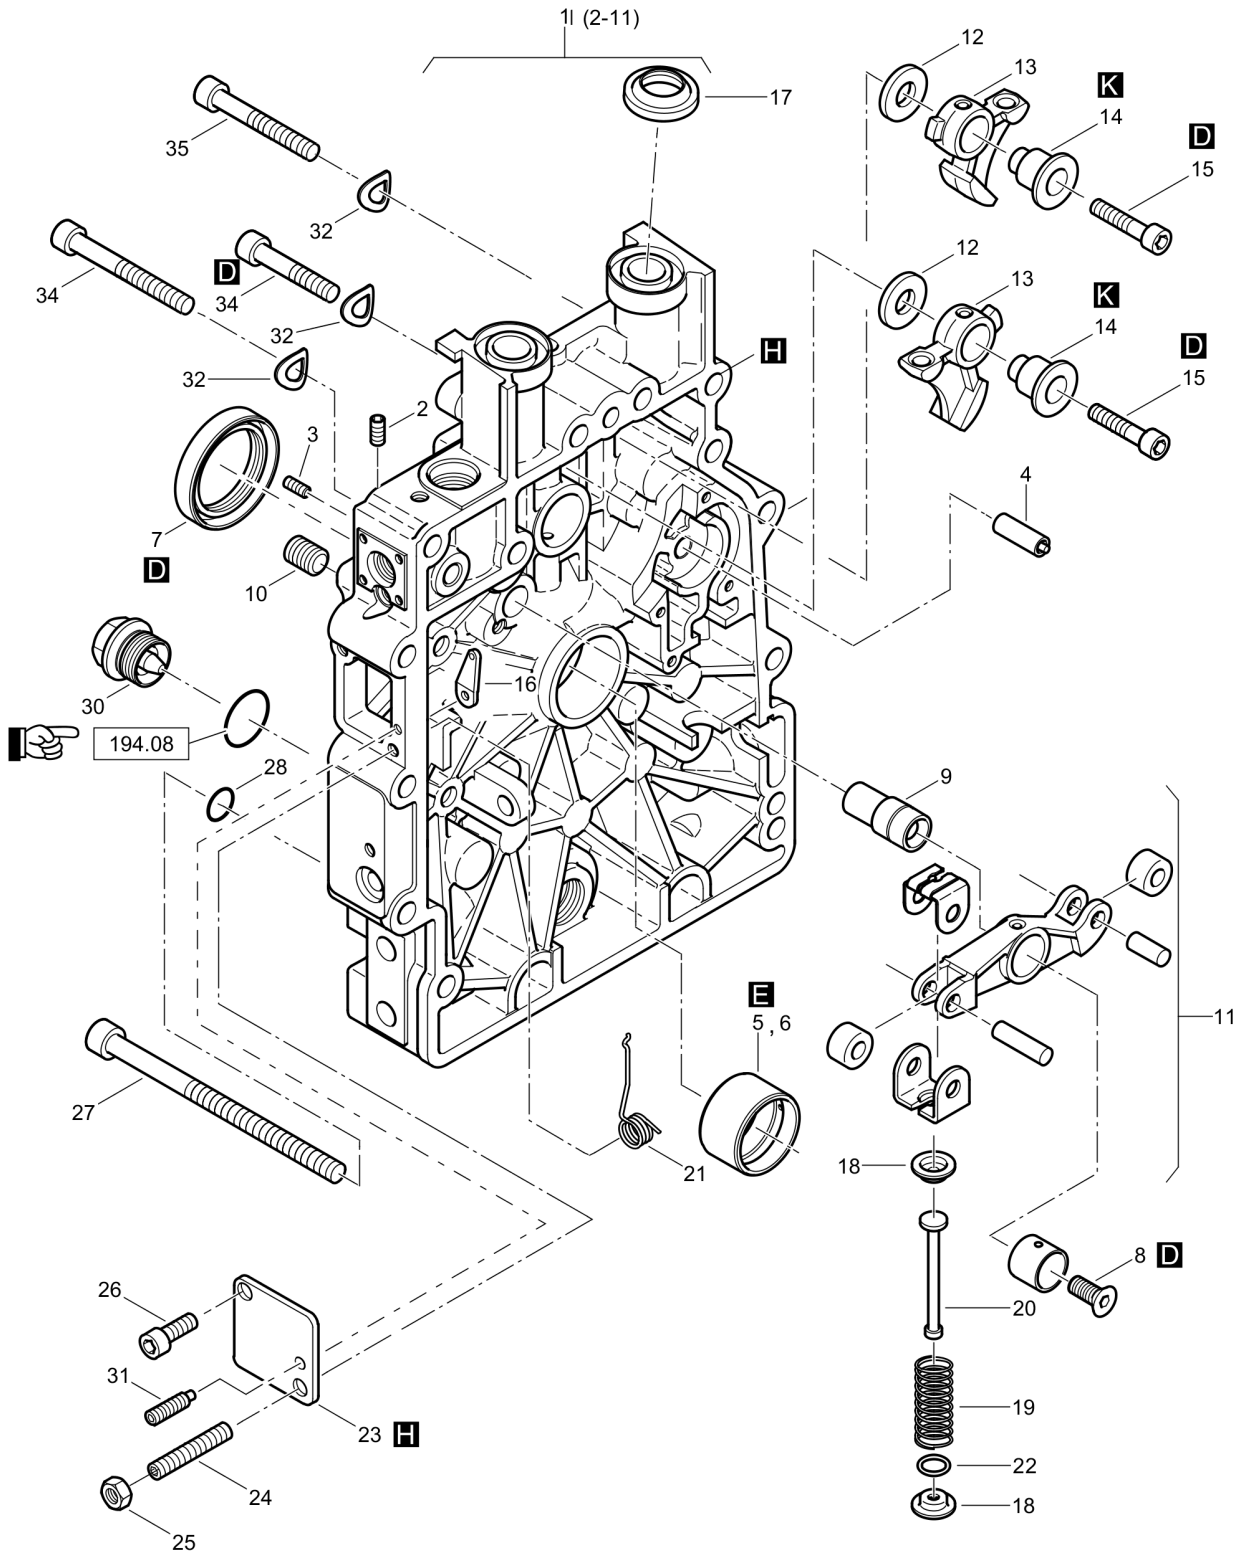

Forward Plate DFP12D

Engine / Fitting Parts DLMOT019112_00 Front Cover

11.02

Refer to Parts Online for the most up to date information. The printed information might be outdated.

Tue Feb 14 13:39:14 UTC 2023

Forward Plate DFP12D

Item	Part No.	Qty	Name	SN INFO
1	DL05720628	1	Timing gear cover	
2	DL05728034	1	Tapped pin	
3	DL07760502	2	Tapped pin	
4	DL05728206	1	Bolt	
5	DL05728208	1	Main bearing, -0.5mm	
6	DL05728207	1	Main bearing	
7	DL09311931	1	Radial seal	
8	DL07316035	1	Countersunk screw	
9	DL05720198	1	Bearing bush	
10	DL05720051	5	Tapped pin	
11	DL05720629	1	Rocker arm	
12	DL05722033	2	Washer	
13	DL05728210	2	Cam follower	
14	DL05722034	2	Axle	
15	DL07230621	2	Socket-head cap screw	
16	DL05728219	1	Lever	
17	DL05728216	2	Sealing ring	
18	DL05728211	2	Spring cup	
19	DL05728212	1	Spring	
20	DL05728621	1	Draw bar	
21	DL05728213	1	Governor spring	
22	DL05728214	1	Washer	
23	DL05728215	1	Cover	
24	DL07550640	1	Tapped pin	
25	DL08110620	1	Hexagon nut	
26	DL05720909	1	Pens head screw	
27	DL07230877	2	Socket-head cap screw	
28	DL09331658	2	Sealing ring	
30	DL07632216	1	Magnetic plug	
31	DL07570420	1	Tapped pin	
32	DL08641084	13	Spring washer	
33	DL07230847	1	Socket-head cap screw	
34	DL07230834	2	Socket-head cap screw	
35	DL07230838	10	Socket-head cap screw	
D	DL00978006	0.07	Screw lock, middle strength	
E	DL00978000	1	Adhesivo,heat resisting	
H	DL00970017	1	Sealing compound	

Refer to Parts Online for the most up to date information. The printed information might be outdated.

Tue Feb 14 13:39:14 UTC 2023