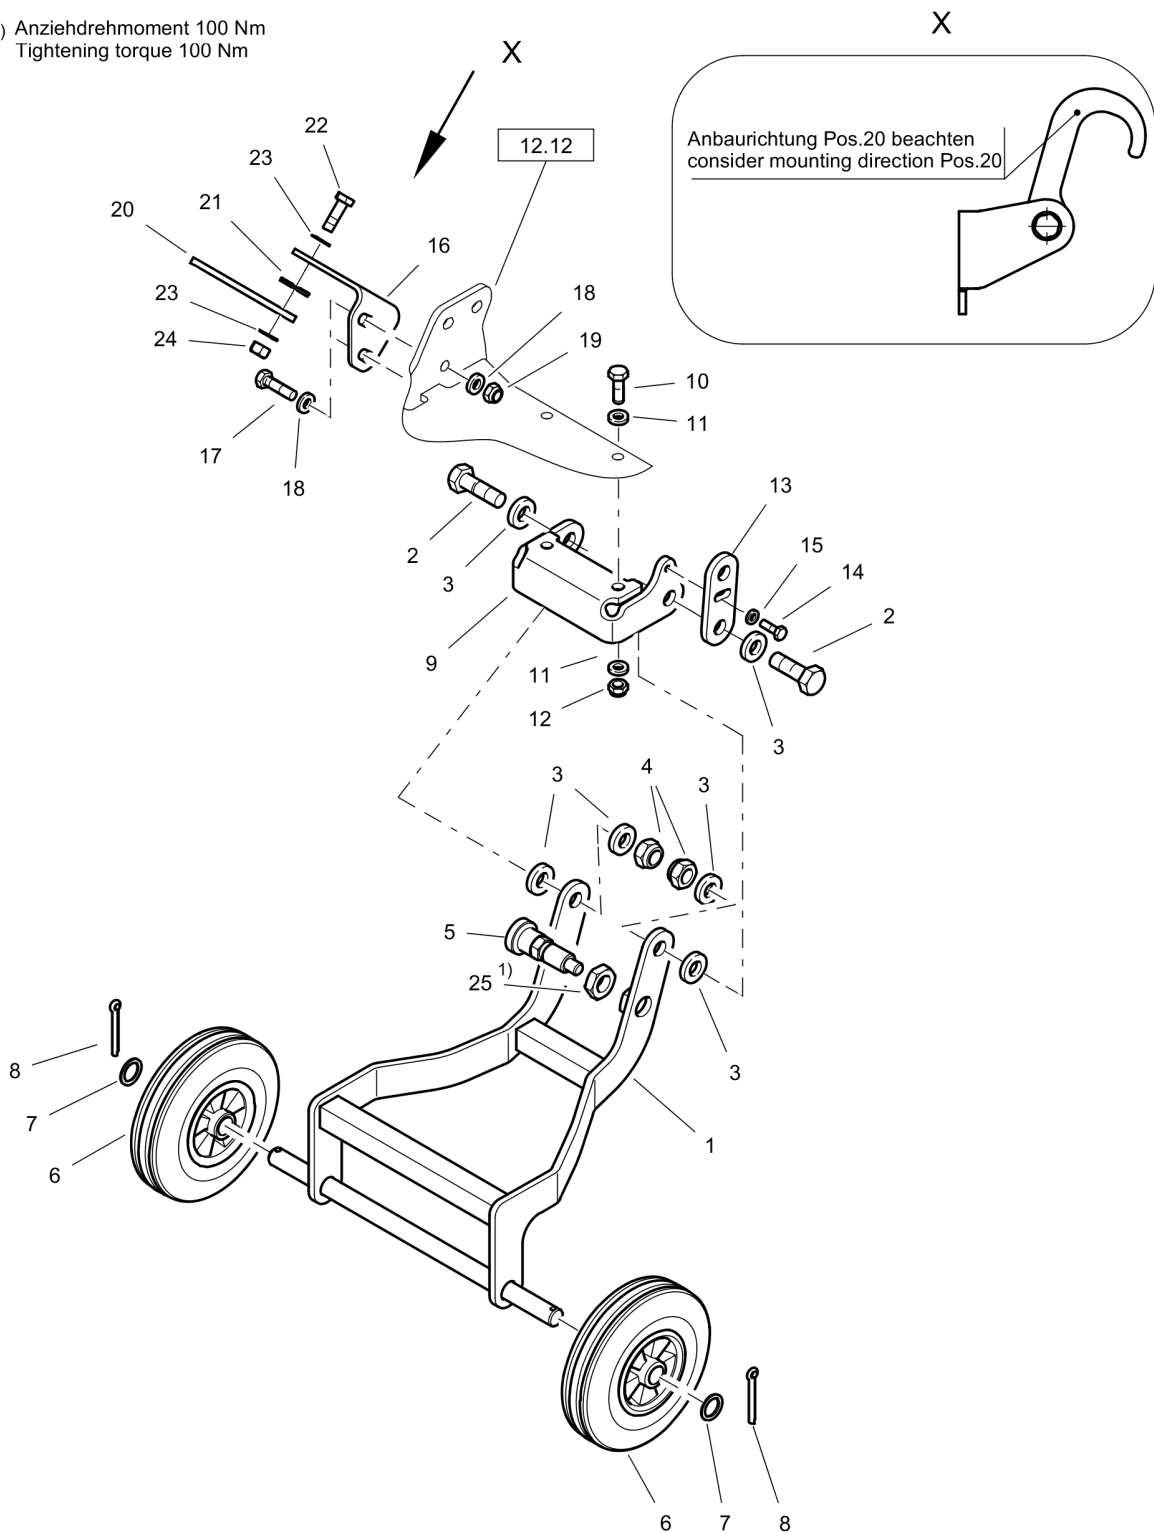

# Forward Plate DFP12D

**Special Equipment** DL23000614\_01 T90-Transport wheels,mid bow

1) Anziehdrehmoment 100 Nm  
Tightening torque 100 Nm