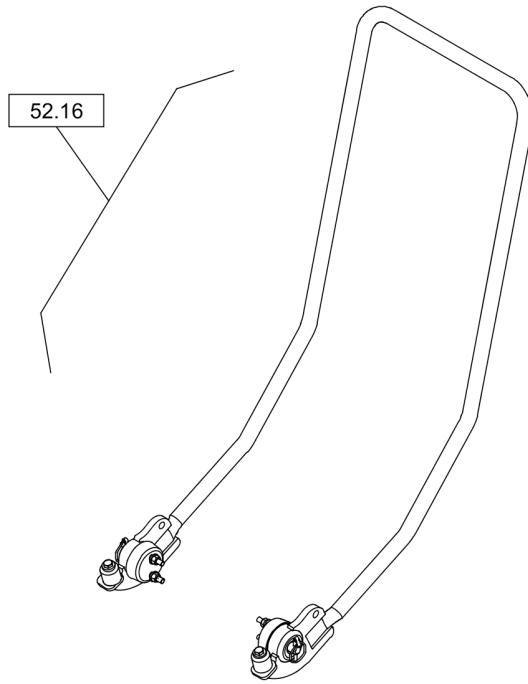

Forward Plate DFP12D

50 Frame DL92500036_00_050_DFP12D-37 Frame with Attachment Parts

Forward Plate DFP12D

Item	Part No.	Qty	Name	SN INFO
52.16	DL23060047_00		Steering Handle	
52.17	DL92410164_00		Protection Bow