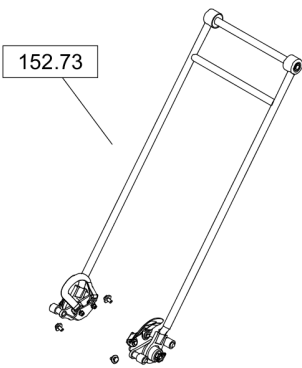

Forward Plate DFP12D

110 Options DL92500036_00_110_DFP12D-37 Special Equipment

Forward Plate DFP12D

Item	Part No.	Qty	Name	SN INFO
152.04	DL23000216_00		L15-Steering handle, Middle	
152.18	DL92400104_0		W1-Water sprinkler system	
152.31	DL23003471_00		Water tank, assembled	
152.72	DL23000214_0		L19-Comfort handle	
152.73	DL23000218_00		L20-Comfort handle,middle	
161.63	DL23000614_01		T90-Transport wheels,mid bow	
162.10	DL23000616_00		T1-Transport wheels	
194.08	DL92492425_00		Service kit