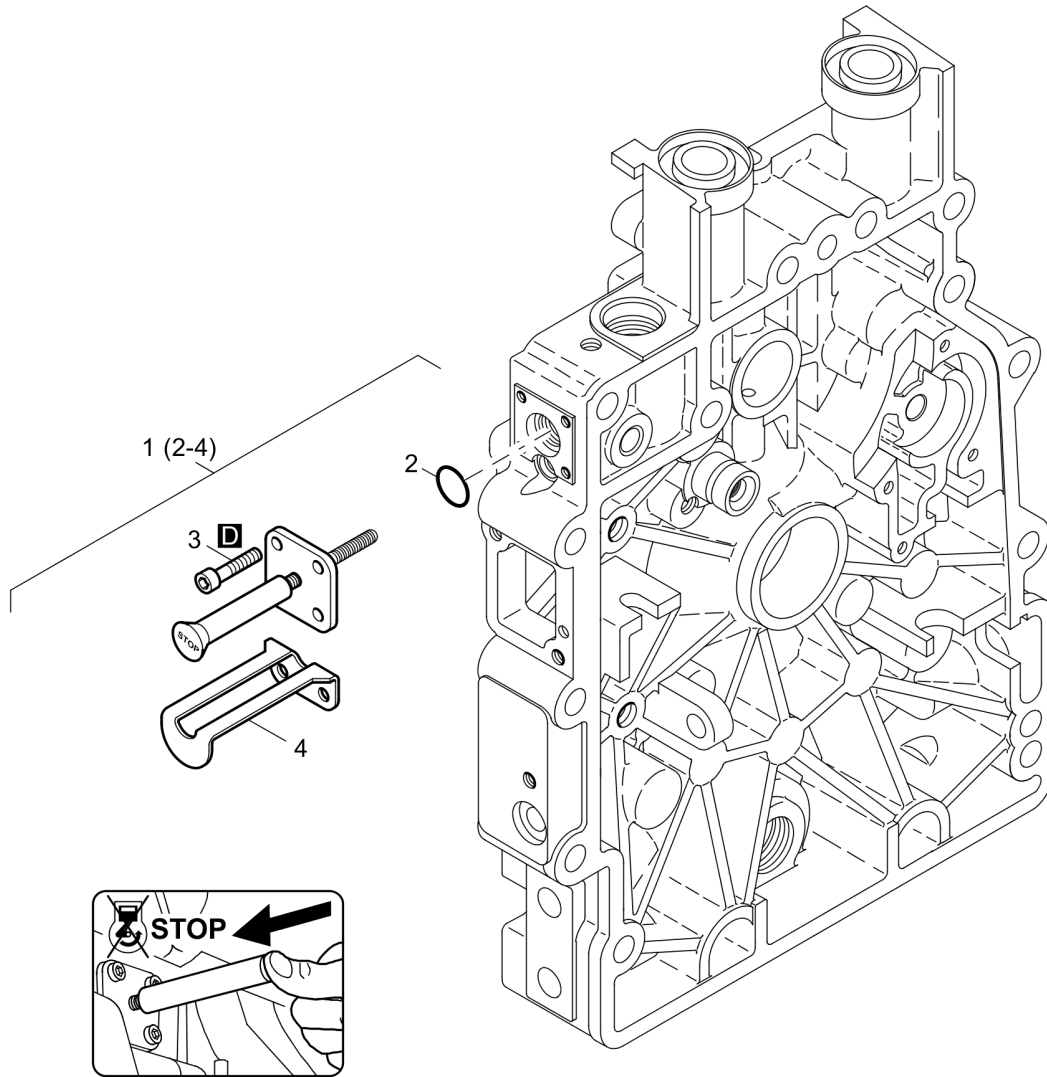

11.39

Forward Plate DFP12D

Item	Part No.	Qty	Name	SN INFO
1	DL05720431	1	Engine shut off	
2	DL06220018	1	Loop ring	
3	DL05728554	4	Socket-head cap screw	
4	DL05720432	1	Console	
D	DL00978010	1	Loctite