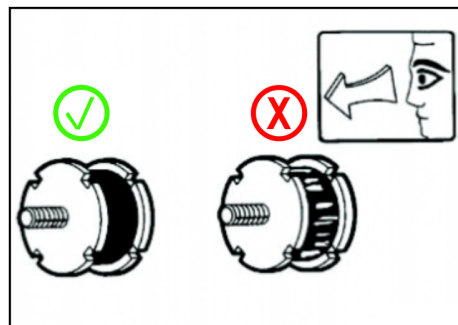

Forward Plate DFP12D

Item	Part No.	Qty	Name	SN INFO
KIT	4812216973	1	Repair kit, shock-absorber	
1	DL06126912	4	Rubber buffer	
2	DL23020117	8	Shim	
3	DL07141020	4	Hexagon bolt	
4	DL08752106	4	Spring washer	

Refer to Parts Online for the most up to date information. The printed information might be outdated.

Tue Feb 14 13:39:01 UTC 2023