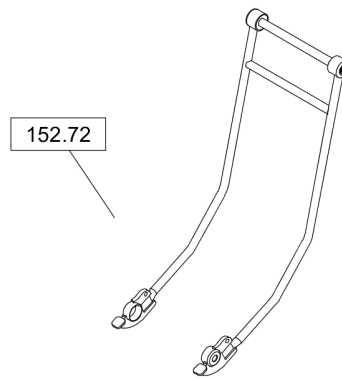

Forward Plate DFP12D

110 Options DL92500036_00_110_DFP12D-37 Special Equipment

Forward Plate DFP12D

Item	Part No.	Qty	Name	SN INFO
152.04	DL23000216_00		L15-Steering handle, Middle	
152.18	DL92400104_0		W1-Water sprinkler system	
152.31	DL23003471_00		Water tank, assembled	
152.72	DL23000214_0		L19-Comfort handle	
152.73	DL23000218_00		L20-Comfort handle,middle	
161.63	DL23000614_01		T90-Transport wheels,mid bow	
162.10	DL23000616_00		T1-Transport wheels	
194.08	DL92492425_00		Service kit