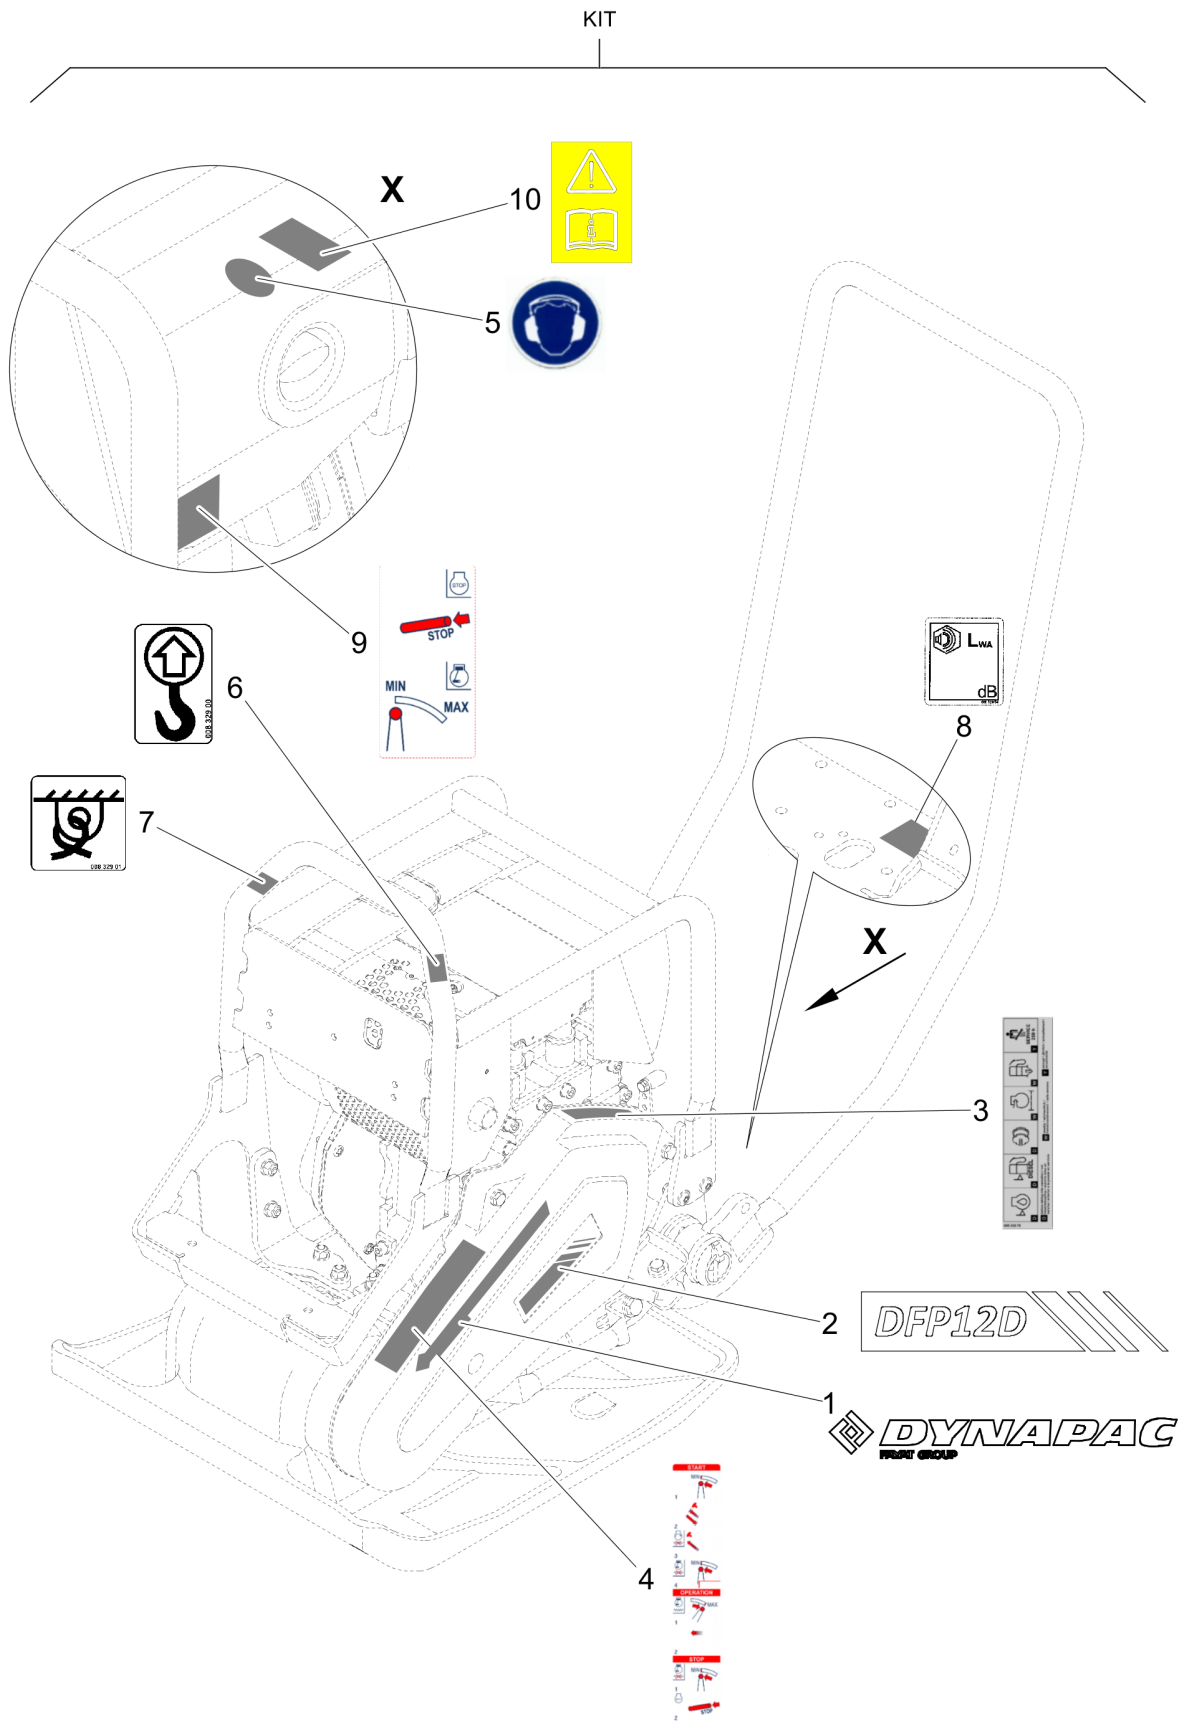

Forward Plate DFP12D

Refurbishing kits 4812073945 Refurbishing kit - decals

Refer to Parts Online for the most up to date information. The printed information might be outdated.

Tue Feb 14 13:39:04 UTC 2023

Forward Plate DFP12D

Item	Part No.	Qty	Name	SN INFO
KIT	4812073945	1	Refurbishing kit - decals	
1	DL92410221	1	Decal	
2	DL92410407	1	Type designation	
3	DL00833978	1	Decal,maintenance instr.	
4	DL00833821	1	Decal,operation	
5	DL00833226	1	Decal,indication	
6	DL05050358	1	Decal,indication	
7	DL05050359	1	Decal,indication	
8	DL00832654	1	Decal,indication	
9	DL00833808	1	Decal,operation	
10	DL00833653	1	Decal,indication	

Refer to Parts Online for the most up to date information. The printed information might be outdated.

Tue Feb 14 13:39:04 UTC 2023