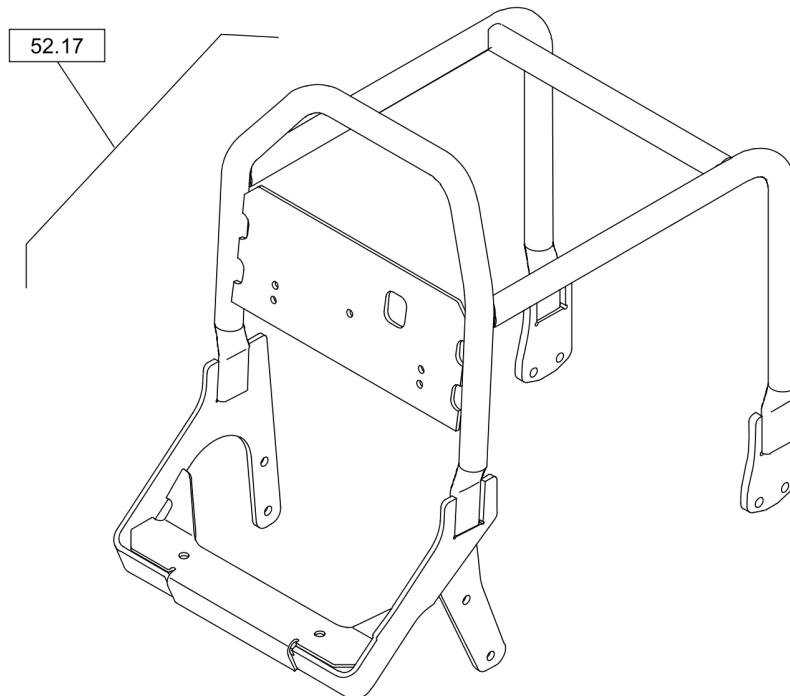

Forward Plate DFP12D

50 Frame DL92500036_00_050_DFP12D-37 Frame with Attachment Parts

Forward Plate DFP12D

Item	Part No.	Qty	Name	SN INFO
52.16	DL23060047_00		Steering Handle	
52.17	DL92410164_00		Protection Bow