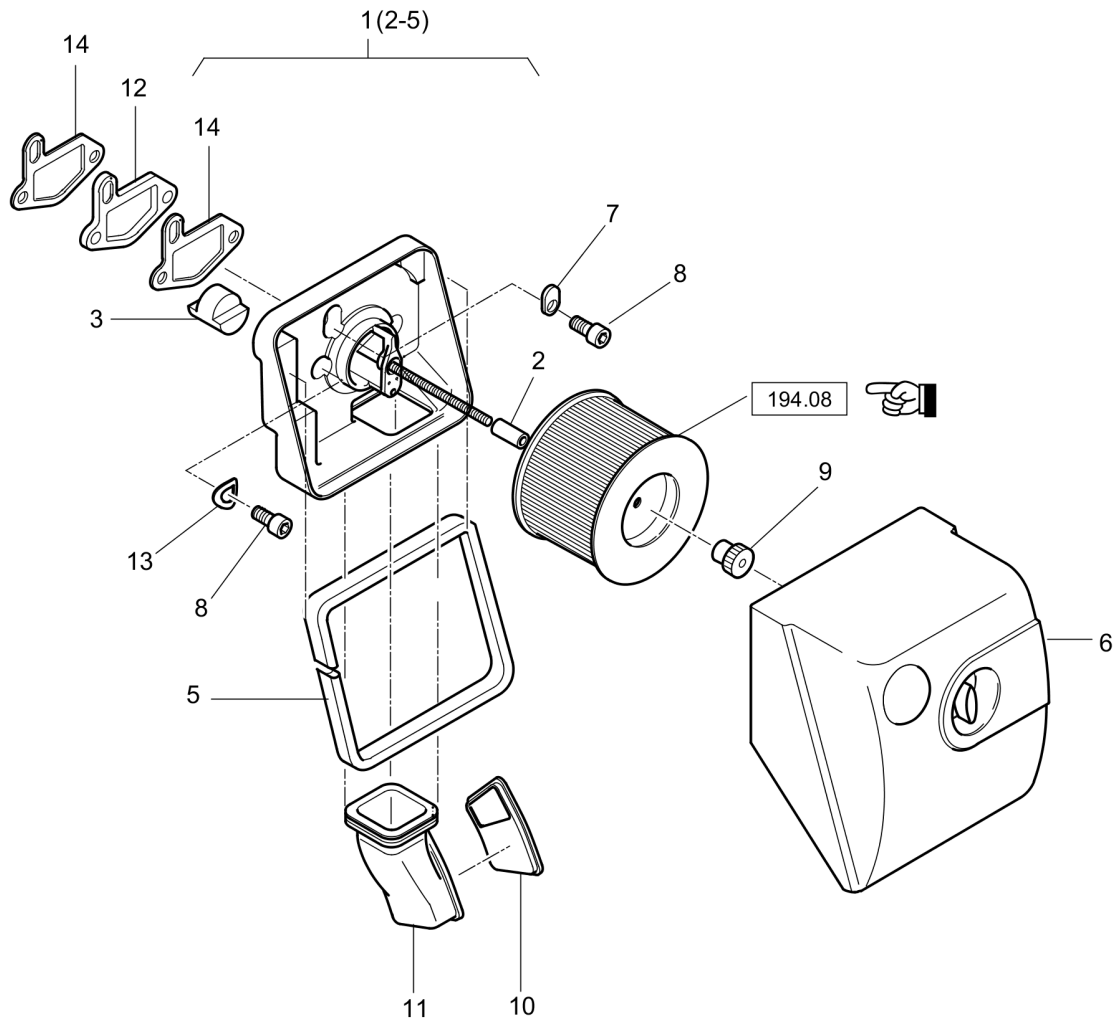

11.63

Forward Plate DFP12D

Item	Part No.	Qty	Name	SN INFO
1	DL05720113	1	Air filter housing	
2	DL05728609	1	Sleeve, 32mm	
3	DL05728362	1	Plug	
5	DL05724189	1	Sealing strip,545mm	
6	DL05720136	1	Cover, air filter	
7	DL05728349	1	Washer	
8	DL07230819	3	Socket-head cap screw	
9	DL05728351	1	Nut	
10	DL05728049	1	Orifice	
11	DL05728358	1	Collar	
12	DL05728361	1	Insulating flange	
13	DL08641084	2	Spring washer	
14	DL05728360	2	Gasket	
194.08	PNNA		Service kit