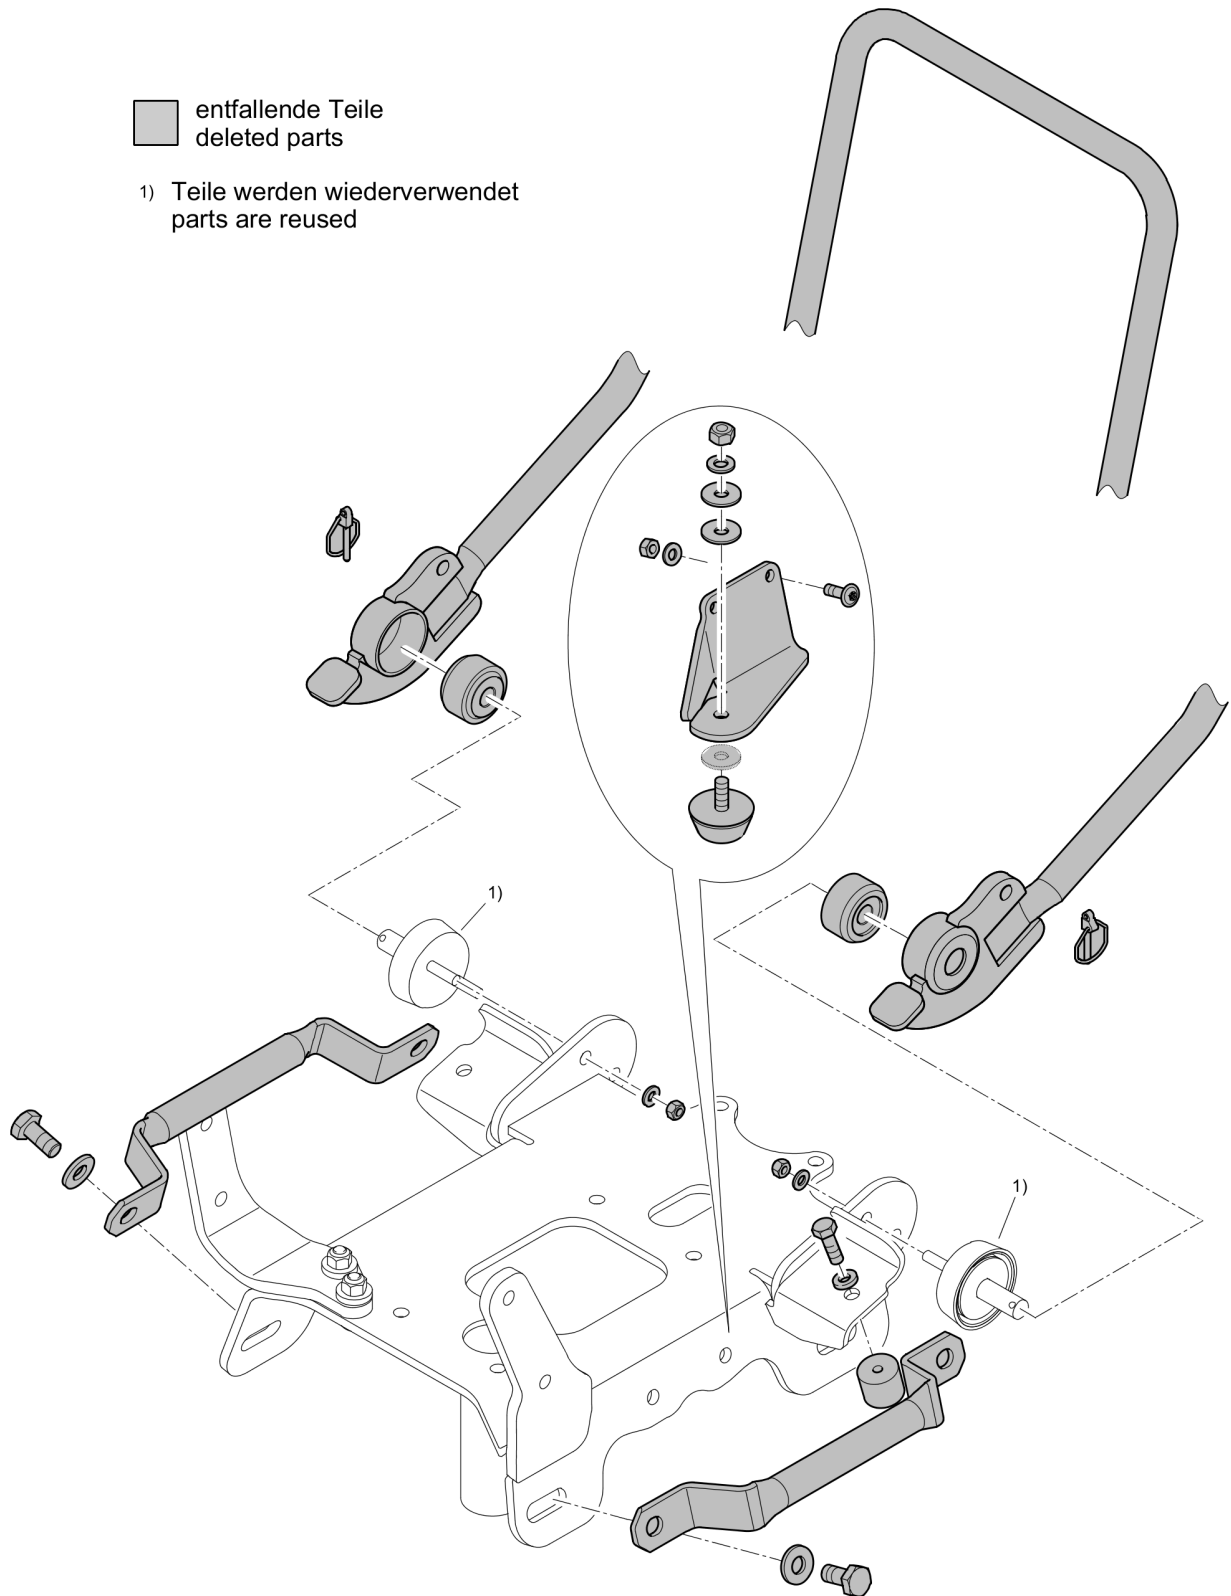

Forward Plate DFP12D

Item	Part No.	Qty	Name	SN INFO
KIT	DL92401044	1	Steering handle, Middle	
1	DL23003484	2	Holder	
2	DL88003146	2	Band, belt	
3	DL07140842	4	Hexagon bolt	
4	DL08500823	4	Round anchor plate	
5	DL08510817	4	Washer	
6	DL08130813	4	Safety nut	
7	DL23060325	4	Buffer	
8	DL23003422	1	Steering handle	
9	DL07141017	4	Hexagon bolt	
10	DL08501028	4	Washer	
11	DL23003476	2	Bushing	
12	DL08110813	4	Hexangon nut	
13	DL08510817	4	Washer	
14	DL05931600	2	Linch pin	

Forward Plate DFP12D

Field kits DL92401045_00 L20-Comfort handle,middle

entfallende Teile
deleted parts

1) Teile werden wiederverwendet
parts are reused