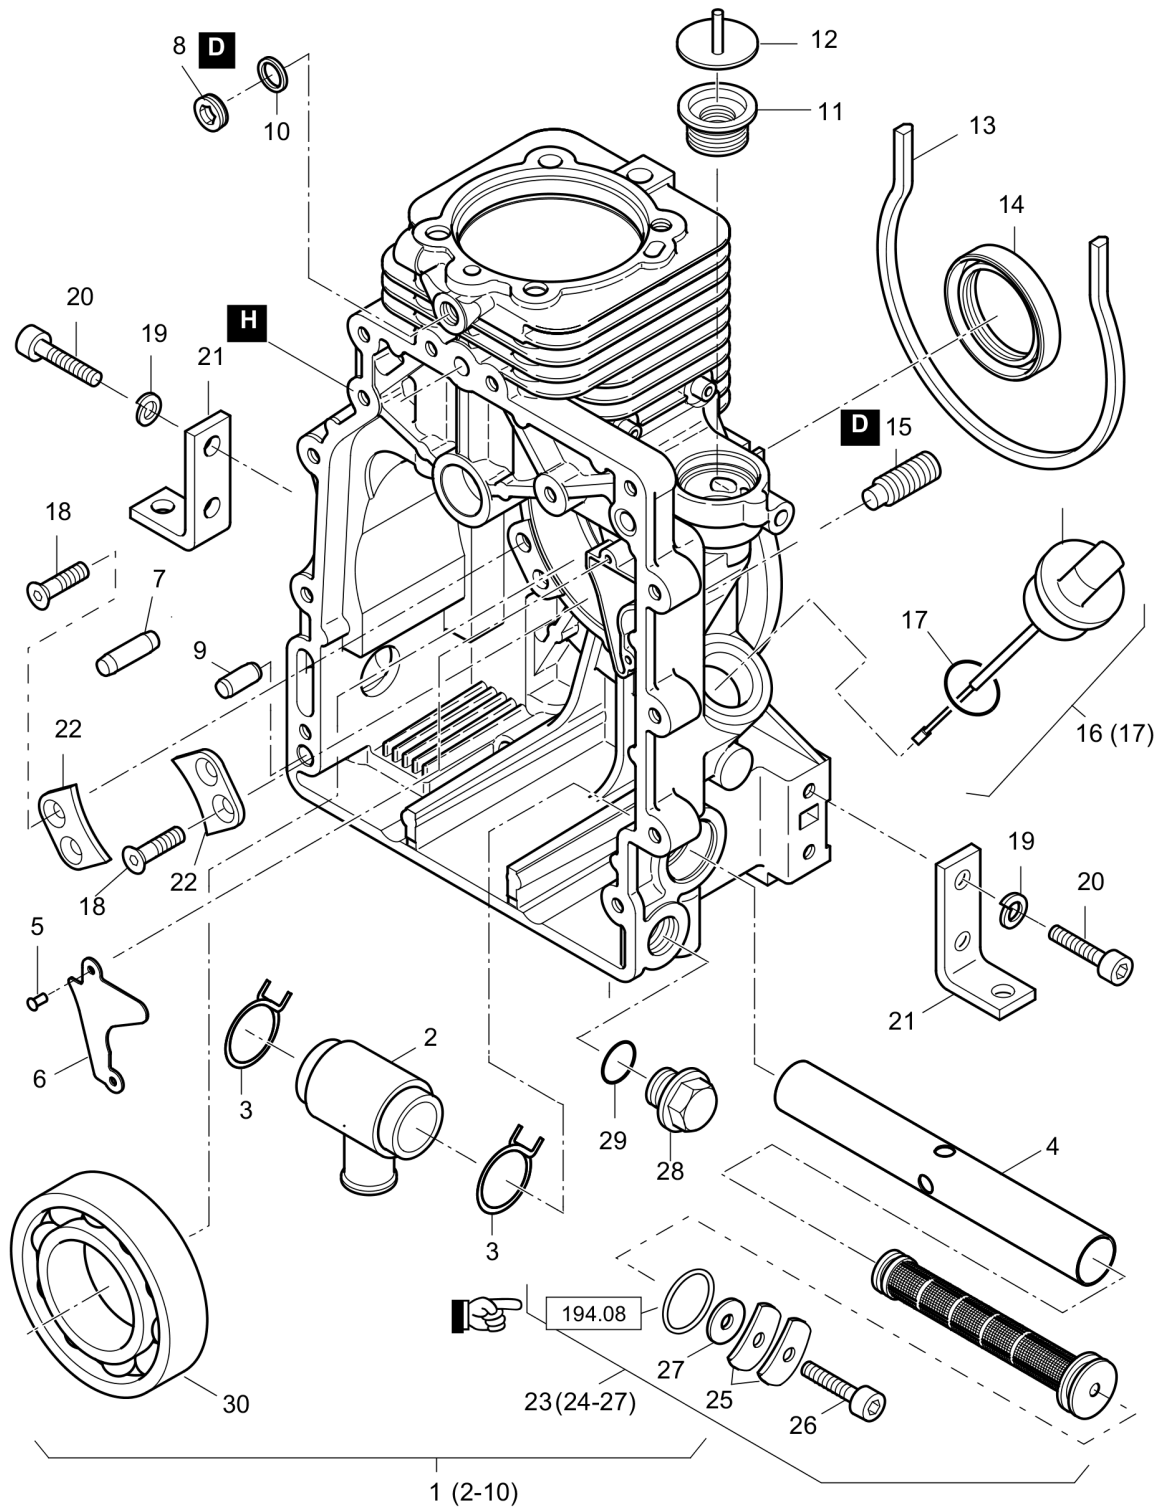

Forward Plate DFP12D

Engine / Fitting Parts DLMOT018962_00 Crankcase

11.01

Refer to Parts Online for the most up to date information. The printed information might be outdated.

Tue Feb 14 13:39:14 UTC 2023

Forward Plate DFP12D

Item	Part No.	Qty	Name	SN INFO
1	DL05728580	1	Crankcase	
2	DL05720047	1	T-piece	
3	DL05722090	2	Hose clip	
4	DL05728117	1	Housing	
5	DL05728105	2	Rivet,blind	
6	DL05728106	1	Cover plate	
7	DL05723458	1	Pin,cylindric	
8	DL07621010	1	Screw plug	
9	DL05723458	1	Pin,cylindric	
10	DL09331088	1	Sealing ring	
11	DL05722512	1	Membrane	
12	DL05728120	1	Washer	
13	DL05728110	1	Sealing section, 318mm	
14	DL05728111	1	Radial seal	
15	DL05728025	1	Tapped pin	
16	DL05728026	1	Oil dip stick	
17	DL05728114	1	Sealing ring	
18	DL05720081	4	Countersunk screw	
19	DL08720814	8	Spring washer, 33mm	
20	DL05728115	8	Socket-head cap screw	
21	DL05728116	4	Engine bracket	
22	DL05728119	2	Joint bar	
23	DL05720023	1	Oil filter	
25	DL05728122	2	Spring	
26	DL07230605	1	Socket-head cap screw	
27	DL05728304	1	Washer	
28	DL07632216	1	Magnetic plug	
29	DL09331198	1	Sealing ring	
30	DL05728118	1	Ball bearing,grooved	
D	DL00978006	0.07	Screw lock, middle strength	
H	DL00970017	1	Sealing compound	
194.08	PNNA		Service kit