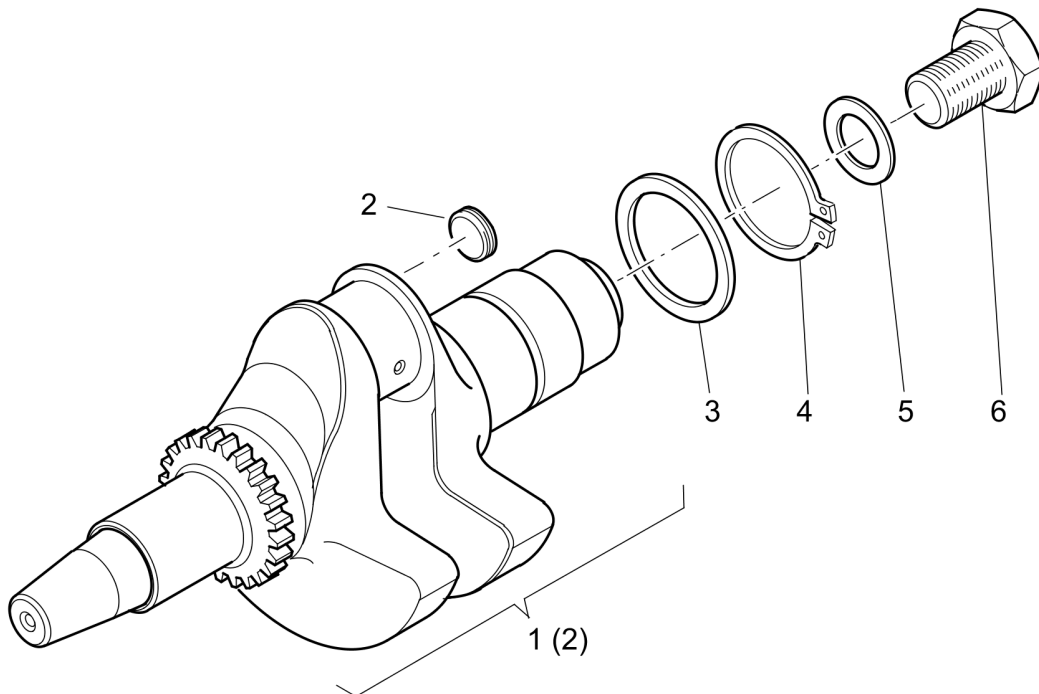

11.06

Refer to Parts Online for the most up to date information. The printed information might be outdated.

Tue Feb 14 13:39:15 UTC 2023

Forward Plate DFP12D

Item	Part No.	Qty	Name	SN INFO
1	DL05720324	1	Crankshaft	
2	DL05720731	1	Plug	
3	DL05521525	1	Supporting disc	
4	DL09212400	1	Circlip, external	
5	DL05728128	1	Washer	
6	DL07151822	1	Hexagon bolt