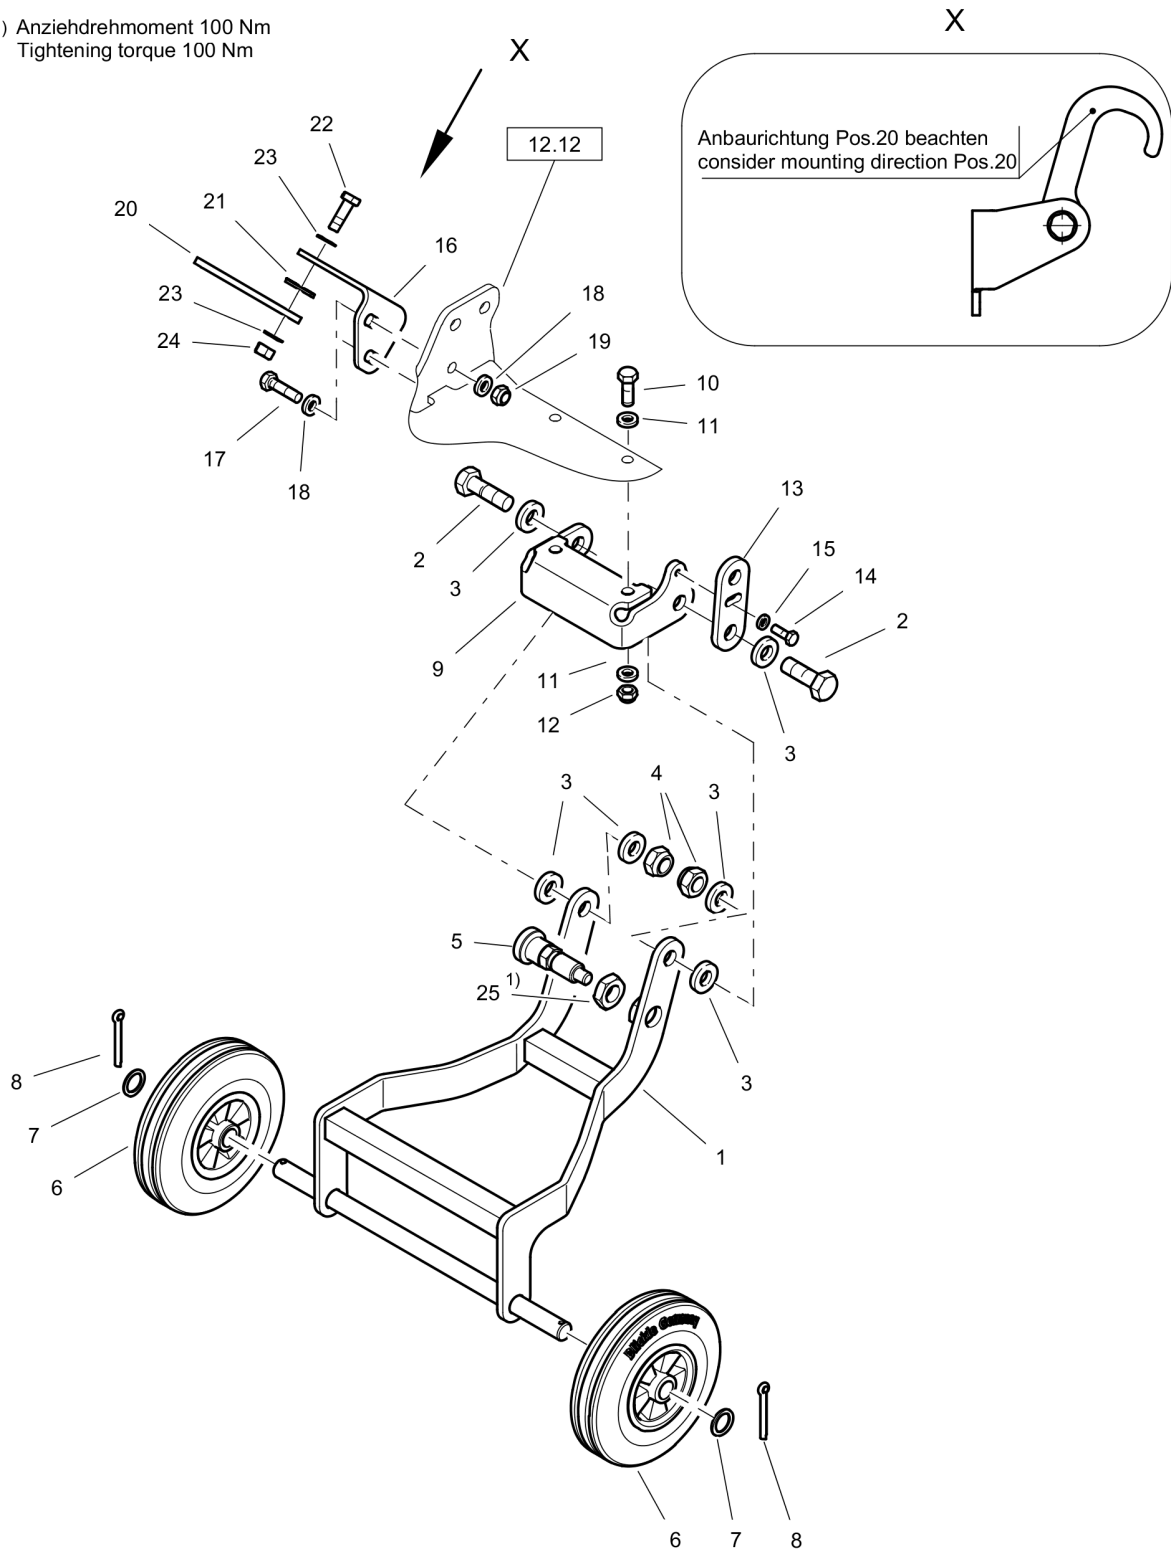

# Forward Plate DFP12D

**Field kits** DL92401005 T90-Transport wheels,mid bow

1) Anziehdrehmoment 100 Nm  
Tightening torque 100 Nm

Refer to Parts Online for the most up to date information. The printed information might be outdated.