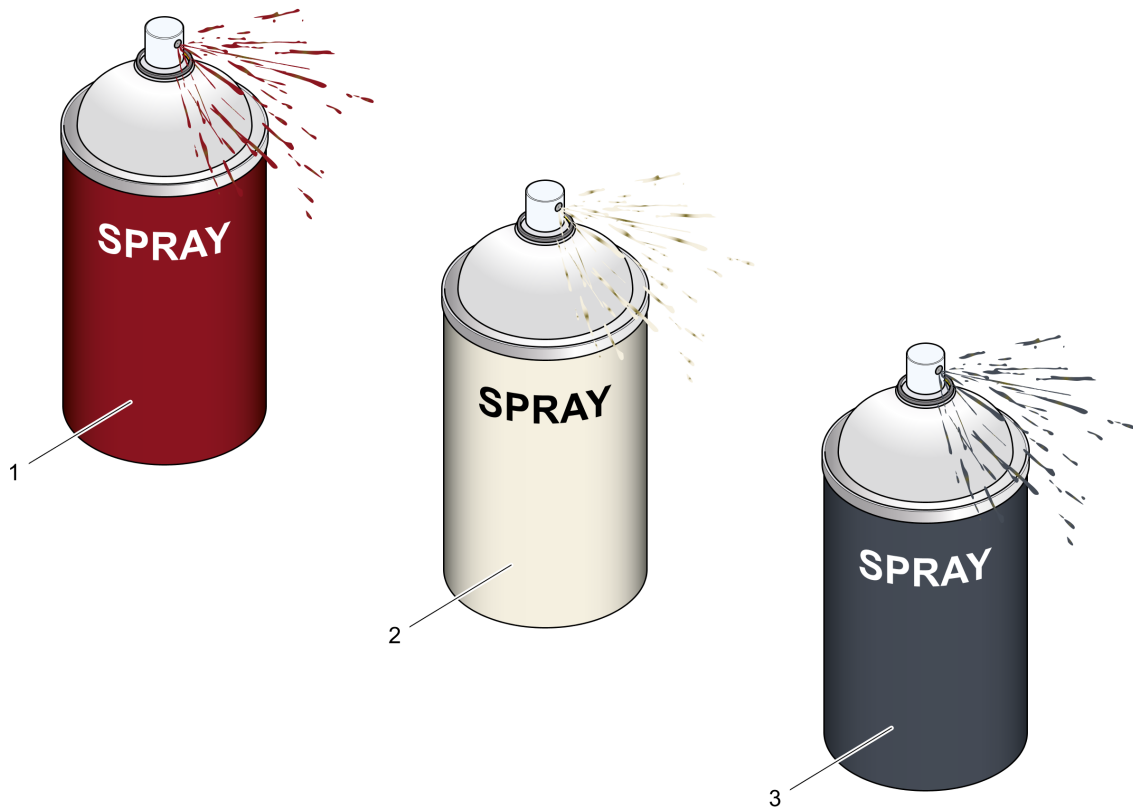

Forward Plate DFP12D

Item	Part No.	Qty	Name	SN INFO
1	4812215512	1	Dynapac color, red	
2	4812215516	1	Dynapac color, white	
3	4812071005	1	Dynapac color, grey	

Refer to Parts Online for the most up to date information. The printed information might be outdated.

Tue Feb 14 13:39:05 UTC 2023