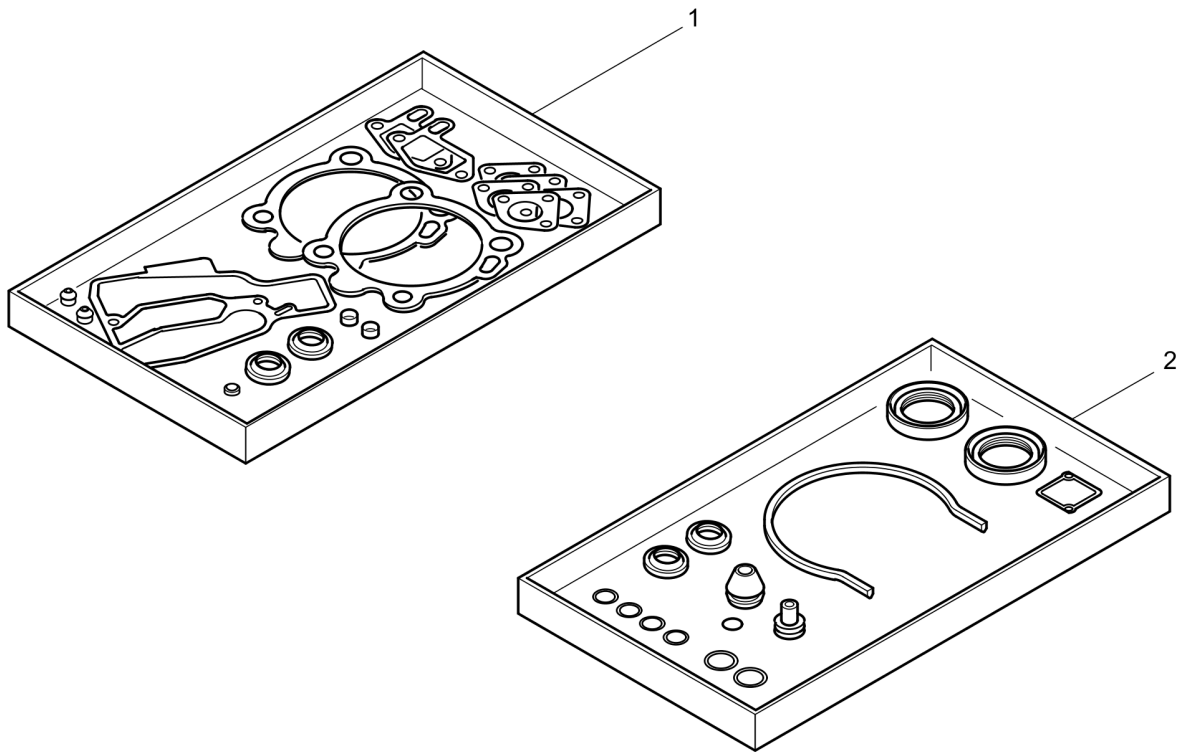

11.47

Forward Plate DFP12D

Item	Part No.	Qty	Name	SN INFO
1	DL05721063	1	Kit,seal	
2	DL05728124	1	Kit,seal