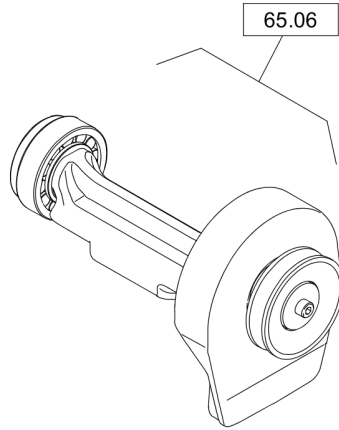

# Forward Plate DFP12D

Item	Part No.	Qty	Name	SN INFO
1	DL23050404	1	Protection bow	
2	DL07210825	6	Pens head screw	
3	DL08510817	6	Washer	
4	DL08130813	6	Safety nut	
12.12	-		Engine Carrier	

**65 Plate** DL92400025\_00\_065\_DFP12D-37 Plate / Foot