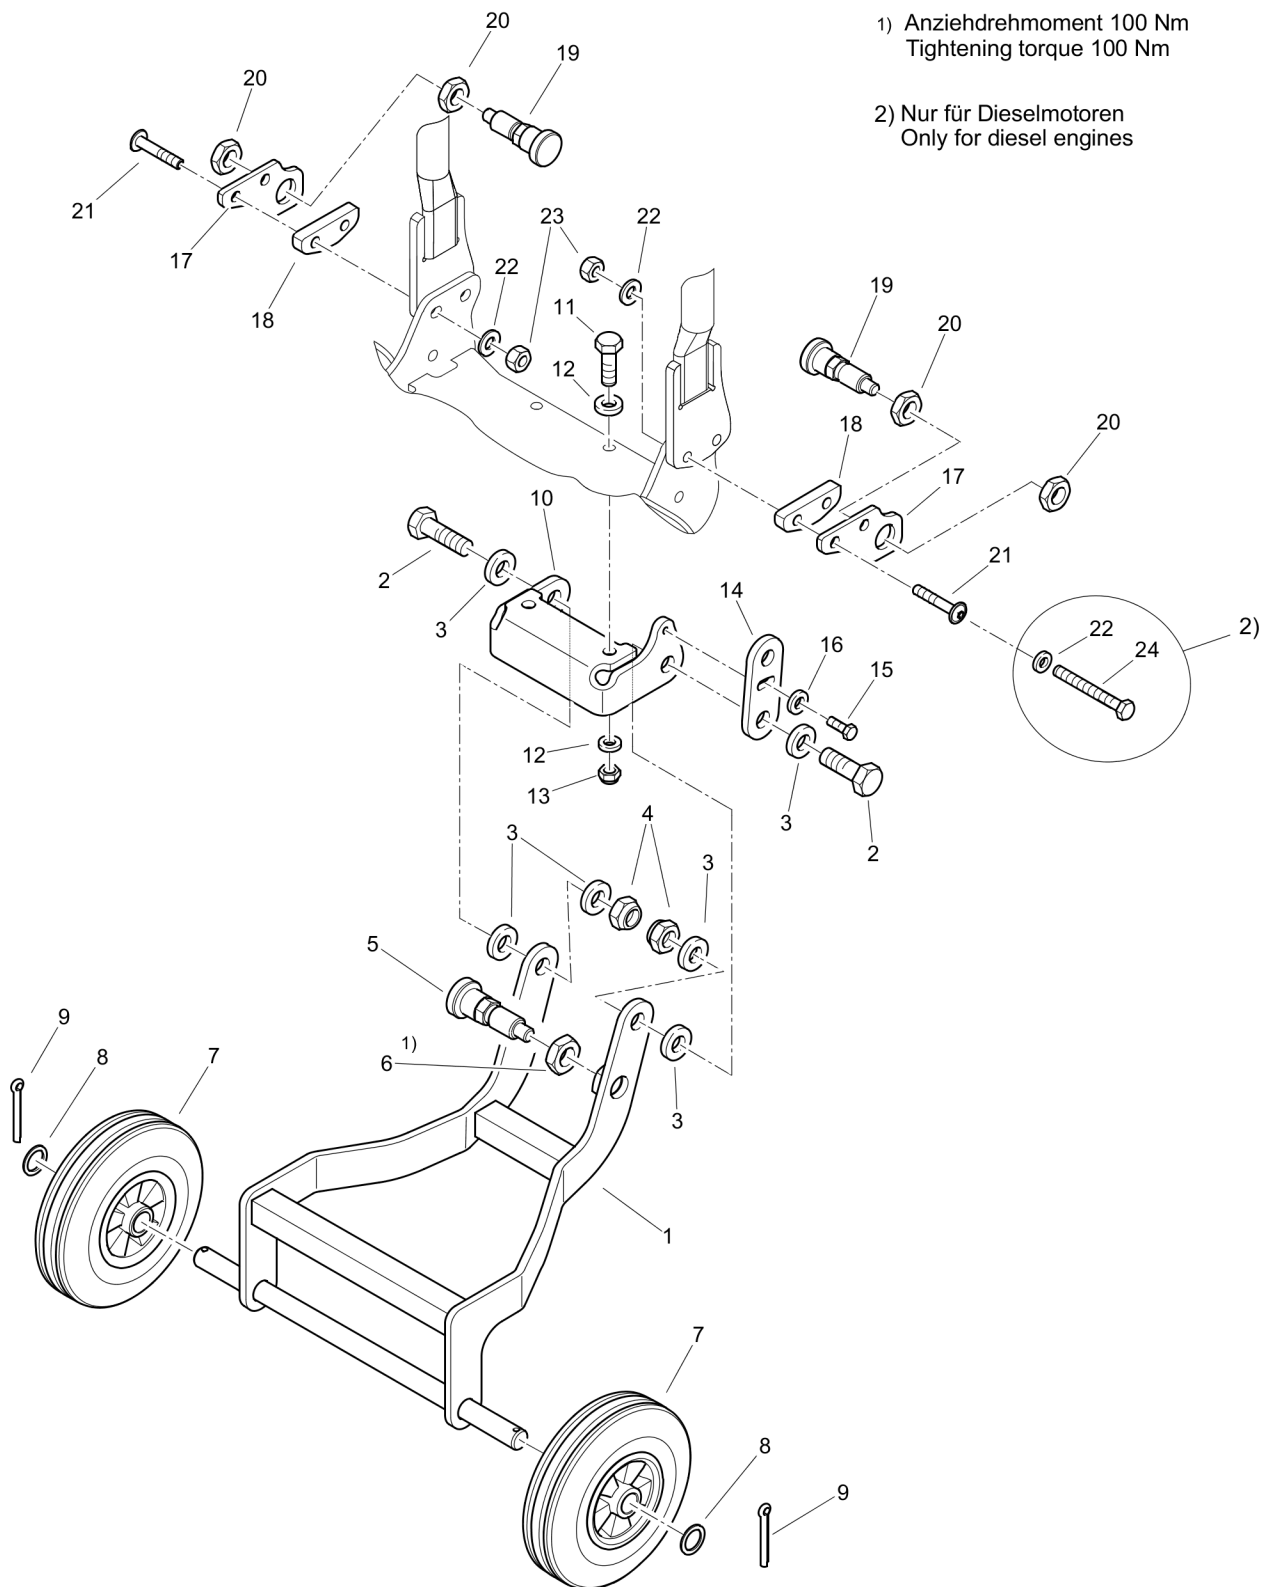

KIT

Refer to Parts Online for the most up to date information. The printed information might be outdated.

Tue Feb 14 13:39:08 UTC 2023

Forward Plate DFP12D

Item	Part No.	Qty	Name	SN INFO
KIT	DL92401040		T1-Transport wheels	
1	DL23003314	1	Frame	
2	DL07141242	2	Hexagon bolt	
3	DL08511324	6	Washer	
4	DL08131218	2	Safety nut	
5	DL06422046	1	Control pin	
6	DL08141615	1	Hexagon nut	
7	DL06704107	2	Wheel	
8	DL05520315	2	Supporting disc	
9	DL09170407	2	Cotter pin	
10	DL23003248	1	Holder	
11	DL07140834	2	Hexagon bolt	
12	DL08510817	4	Washer	
13	DL08130813	2	Safety nut	
14	DL23003354	1	Detent	
15	DL07140626	1	Hexagon bolt	
16	DL08590617	1	Washer	
17	DL23003479	2	Plate	
18	DL23003480	2	Plate	
19	DL06422046	2	Control pin	
20	DL08141615	4	Hexagon nut	
21	DL07210820	4	Pens head screw	
22	DL08510817	5	Washer	
23	DL08130813	4	Safety nut	
24	DL07140899	1	Hexagon bolt