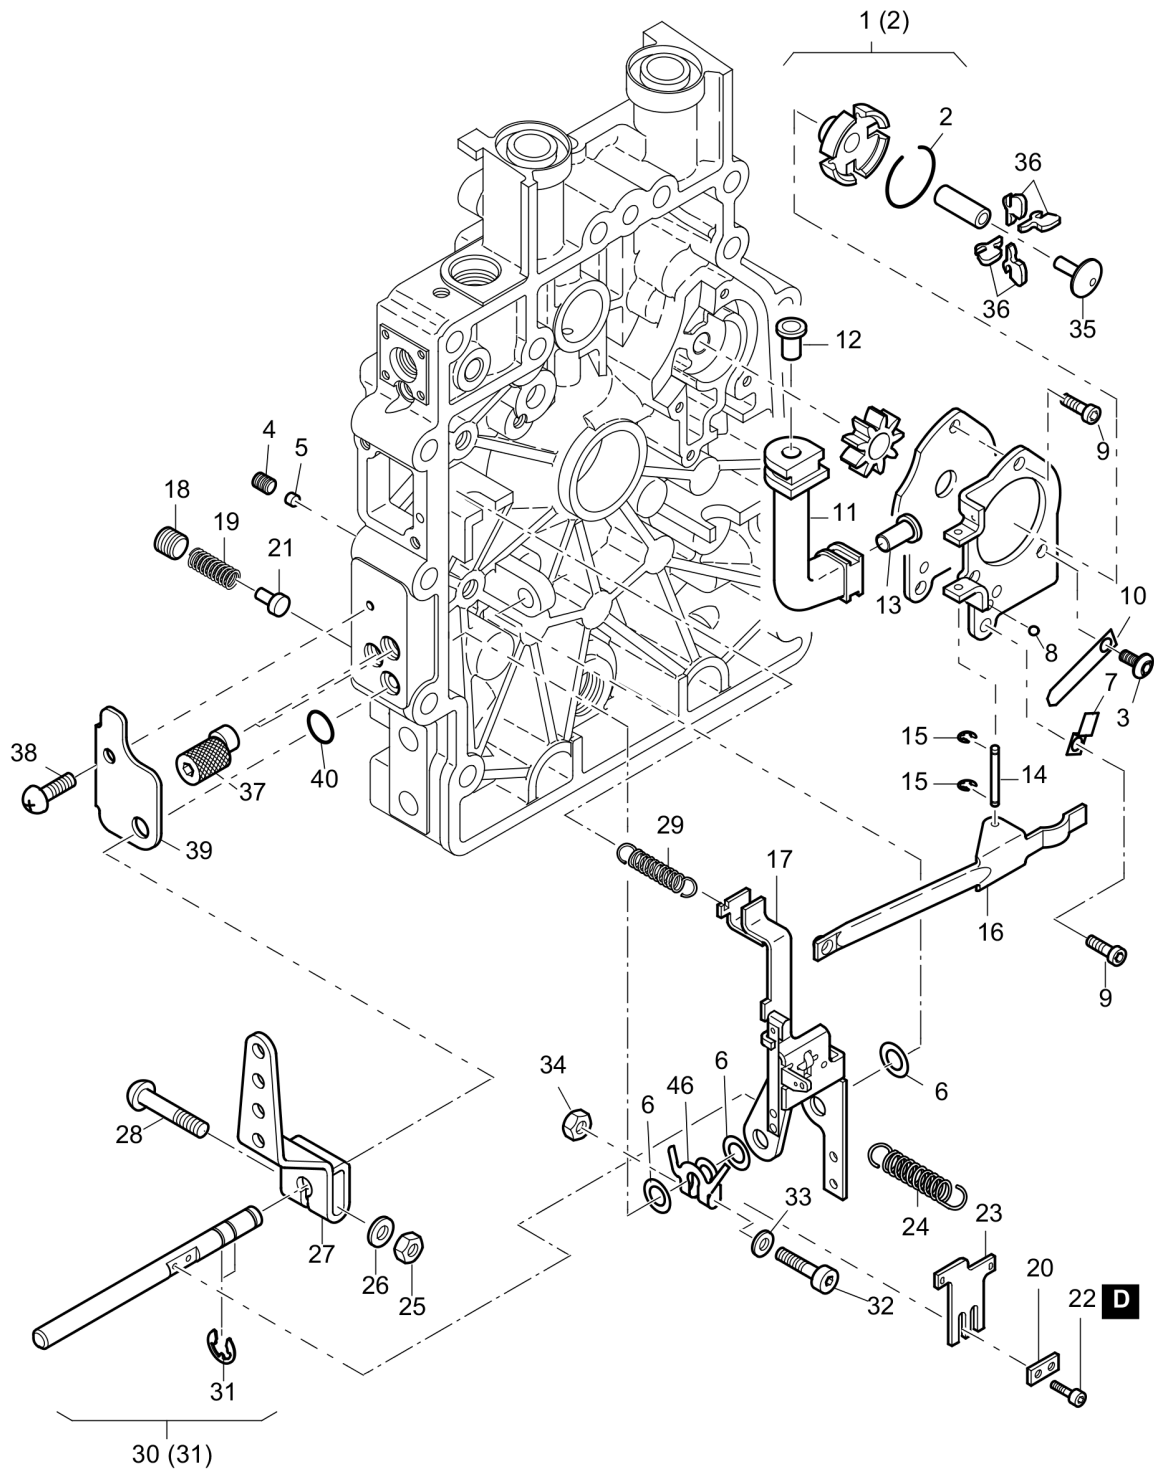

Forward Plate DFP12D

Engine / Fitting Parts DLMOT018966_00 Throttle Control

11.25

Refer to Parts Online for the most up to date information. The printed information might be outdated.

Tue Feb 14 13:39:18 UTC 2023

Forward Plate DFP12D

Item	Part No.	Qty	Name	SN INFO
1	DL05720581	1	Cover	
2	DL05720624	1	Spring ring	
3	DL07210514	1	Lens head screw	
4	DL05720454	1	Tapped pin	
5	DL05720455	1	Plug	
6	DL05520002	3	Shim	
7	DL05728179	1	Angle	
8	DL05728180	1	Ball	
9	DL07240504	3	Socket-head cap screw	
10	DL05728181	1	Spring	
11	DL05728182	1	Oil tube	
12	DL05728183	1	Rivet	
13	DL05728184	1	Rivet	
14	DL05728185	1	Bolt	
15	DL05728186	2	Safety washer	
16	DL05728187	1	Reversing lever	
17	DL05728678	1	Governor lever	
18	DL07551000	1	Tapped pin	
19	DL05720877	1	Needle roller	
20	DL05728189	1	Intermediate plate	
21	DL05720878	1	Plug	
22	DL07230308	2	Socket-head cap screw	
23	DL05728202	1	Stop	
24	DL05720729	1	Governor spring	
25	DL08110620	1	Hexagon nut	
26	DL08510612	1	Washer	
27	DL05728192	1	Lever	
28	DL05723019	1	Button headed screw	
29	DL05720107	1	Tension spring	
30	DL05720429	1	Shaft	
31	DL05727276	2	Safety washer	
32	DL05728073	1	Socket-head cap screw	
33	DL08510511	1	Washer	
34	DL08110508	1	Hexagon nut	
35	DL05728199	1	Governor sleeve	
36	DL05720626	4	Centrifugal weight	
37	DL05724193	2	Eccentric bolt	

Refer to Parts Online for the most up to date information. The printed information might be outdated.

Tue Feb 14 13:39:18 UTC 2023