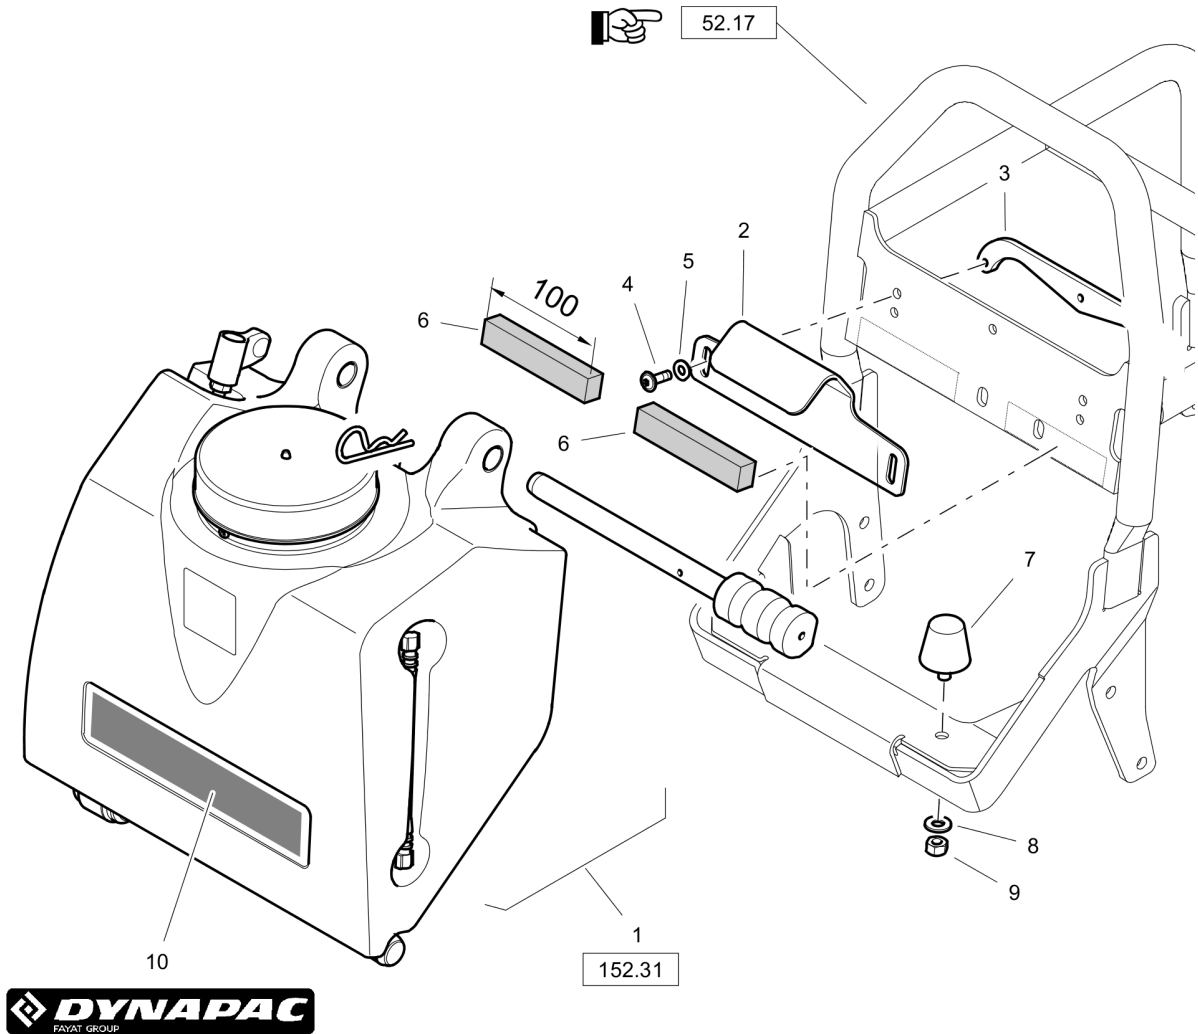

152.18

Refer to Parts Online for the most up to date information. The printed information might be outdated.

Tue Feb 14 13:39:32 UTC 2023

Forward Plate DFP12D

Item	Part No.	Qty	Name	SN INFO
1	DL23003471	1	Water tank, assembled	
2	DL23003273	1	Plate	
3	DL23003440	1	Tapped plate	
4	DL07210616	3	Pens head scew	
5	DL08621064	3	Washer	
6	DL00652070	2.00	Expanded rubber	
7	DL06144100	2	Stop buffer	
8	DL08752084	2	Spring washer	
9	DL08130813	2	Safety nut	
10	DL92410189	1	Decal	
52.17	-		Protection Bow	

Refer to Parts Online for the most up to date information. The printed information might be outdated.

Tue Feb 14 13:39:32 UTC 2023