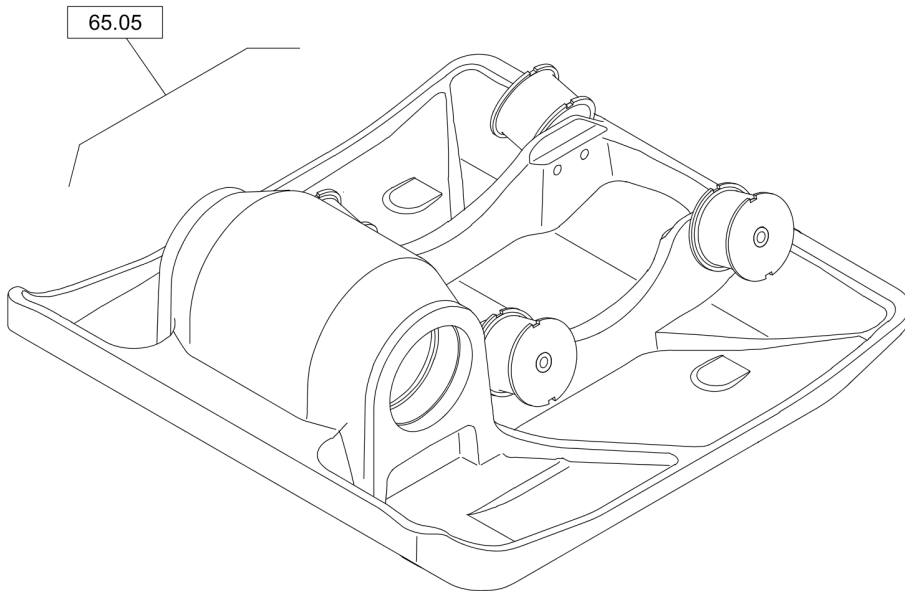

# Forward Plate DFP12D

Item	Part No.	Qty	Name	SN INFO
1	DL23050404	1	Protection bow	
2	DL07210825	6	Pens head screw	
3	DL08510817	6	Washer	
4	DL08130813	6	Safety nut	
12.12	-		Engine Carrier	

**65 Plate** DL92400025\_00\_065\_DFP12D-37 Plate / Foot