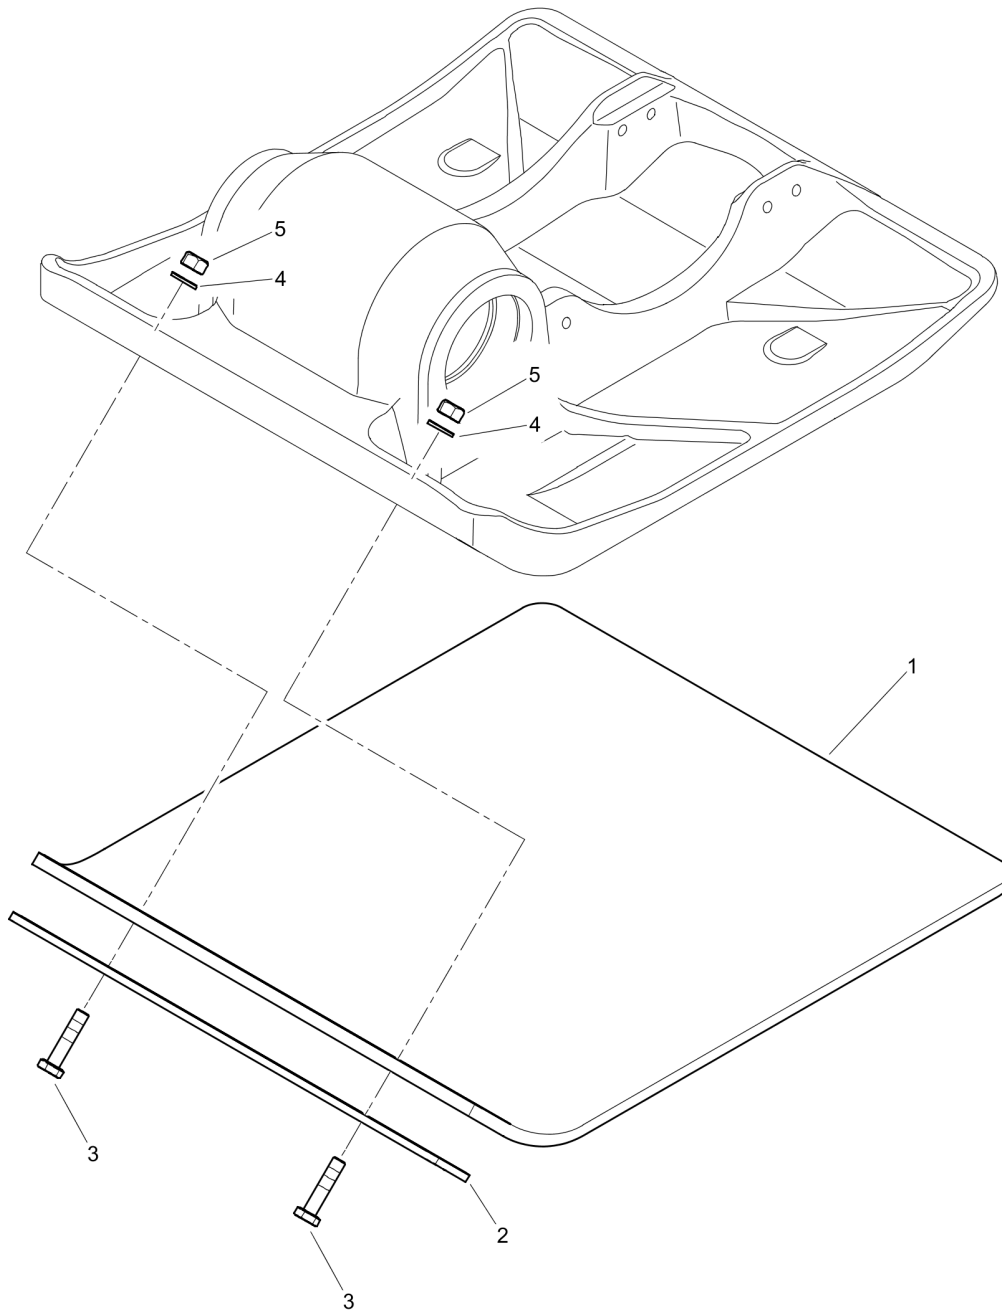

Forward Plate DFP12D

Field kits DL92401001 X5-Synthetic plate

Forward Plate DFP12D

Item	Part No.	Qty	Name	SN INFO
.	DL92401001	1	X5-Synthetic plate	
1	DL23003232	1	Plastic plate	
2	DL23003037	1	Supporting plate	
3	DL07141041	2	Hexagon bolt	
4	DL08591025	2	Washer	
5	DL08131016	2	Safety nut