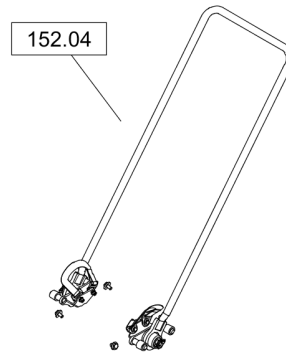

Forward Plate DFP12D

110 Options DL92500036_00_110_DFP12D-37 Special Equipment

Forward Plate DFP12D

Item	Part No.	Qty	Name	SN INFO
152.04	DL23000216_00		L15-Steering handle, Middle	
152.18	DL92400104_0		W1-Water sprinkler system	
152.31	DL23003471_00		Water tank, assembled	
152.72	DL23000214_0		L19-Comfort handle	
152.73	DL23000218_00		L20-Comfort handle,middle	
161.63	DL23000614_01		T90-Transport wheels,mid bow	
162.10	DL23000616_00		T1-Transport wheels	
194.08	DL92492425_00		Service kit