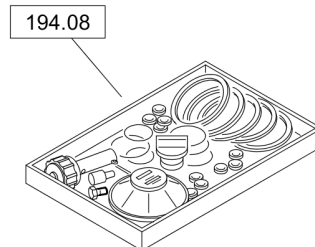

Forward Plate DFP12D

110 Options DL92500036_00_110_DFP12D-37 Special Equipment

Forward Plate DFP12D

Item	Part No.	Qty	Name	SN INFO
152.04	DL23000216_00		L15-Steering handle, Middle	
152.18	DL92400104_0		W1-Water sprinkler system	
152.31	DL23003471_00		Water tank, assembled	
152.72	DL23000214_0		L19-Comfort handle	
152.73	DL23000218_00		L20-Comfort handle,middle	
161.63	DL23000614_01		T90-Transport wheels,mid bow	
162.10	DL23000616_00		T1-Transport wheels	
194.08	DL92492425_00		Service kit