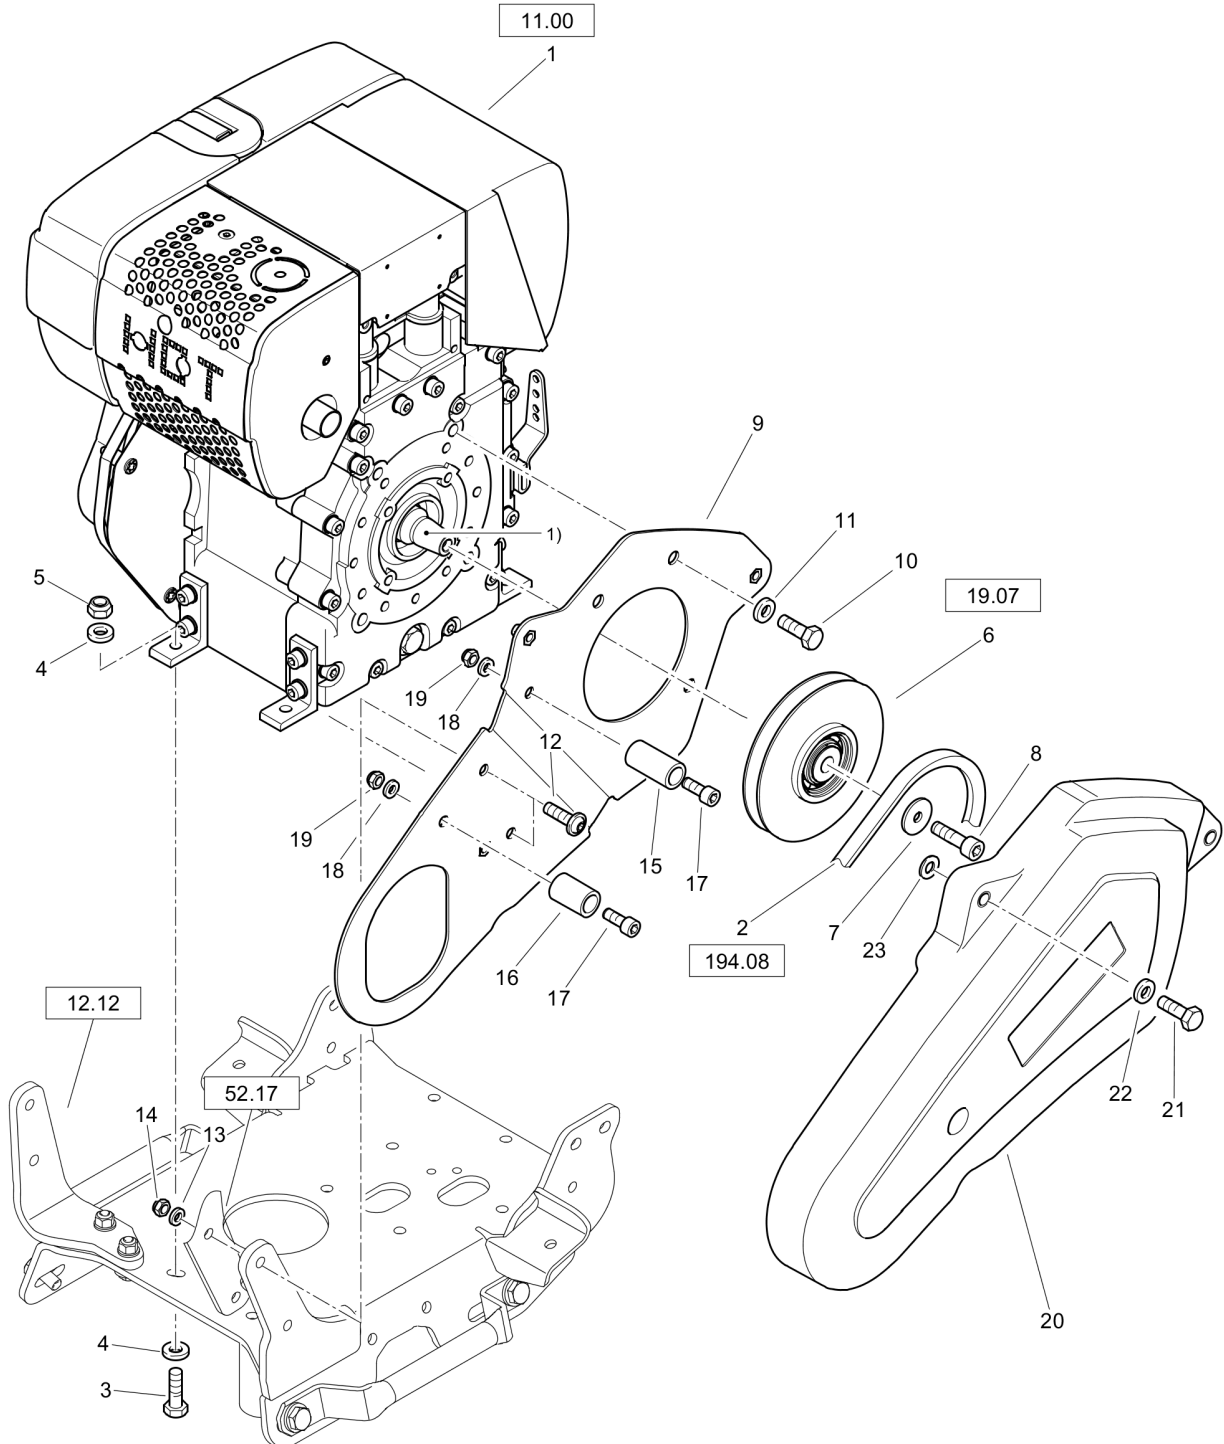

Forward Plate DFP12D

Item	Part No.	Qty	Name	SN INFO
1	DL23030223	1	Engine carrier	
2	DL07141020	4	Hexagon bolt	
3	DL08752106	4	Spring washer	
4	DL23030173	1	Holder	
5	DL07140842	2	Hexagon bolt	
6	DL08510817	2	Washer	
7	DL23030205	1	Stop	DFP11 - from 101924241001 to 101924241036
7	DL23030229	1	Stop	DFP11 - from 101924241037 ff.
8	DL23030176	2	Carrying handle	
9	DL08590820	2	Washer	
10	DL08130813	2	Safety nut	
65.05	-		Base Plate	

Refer to Parts Online for the most up to date information. The printed information might be outdated.

Tue Feb 14 13:39:22 UTC 2023

1) Konus fett / ölfrei montiert
install cone grease / oil free

12.13/1

Refer to Parts Online for the most up to date information. The printed information might be outdated.

Tue Feb 14 13:39:23 UTC 2023