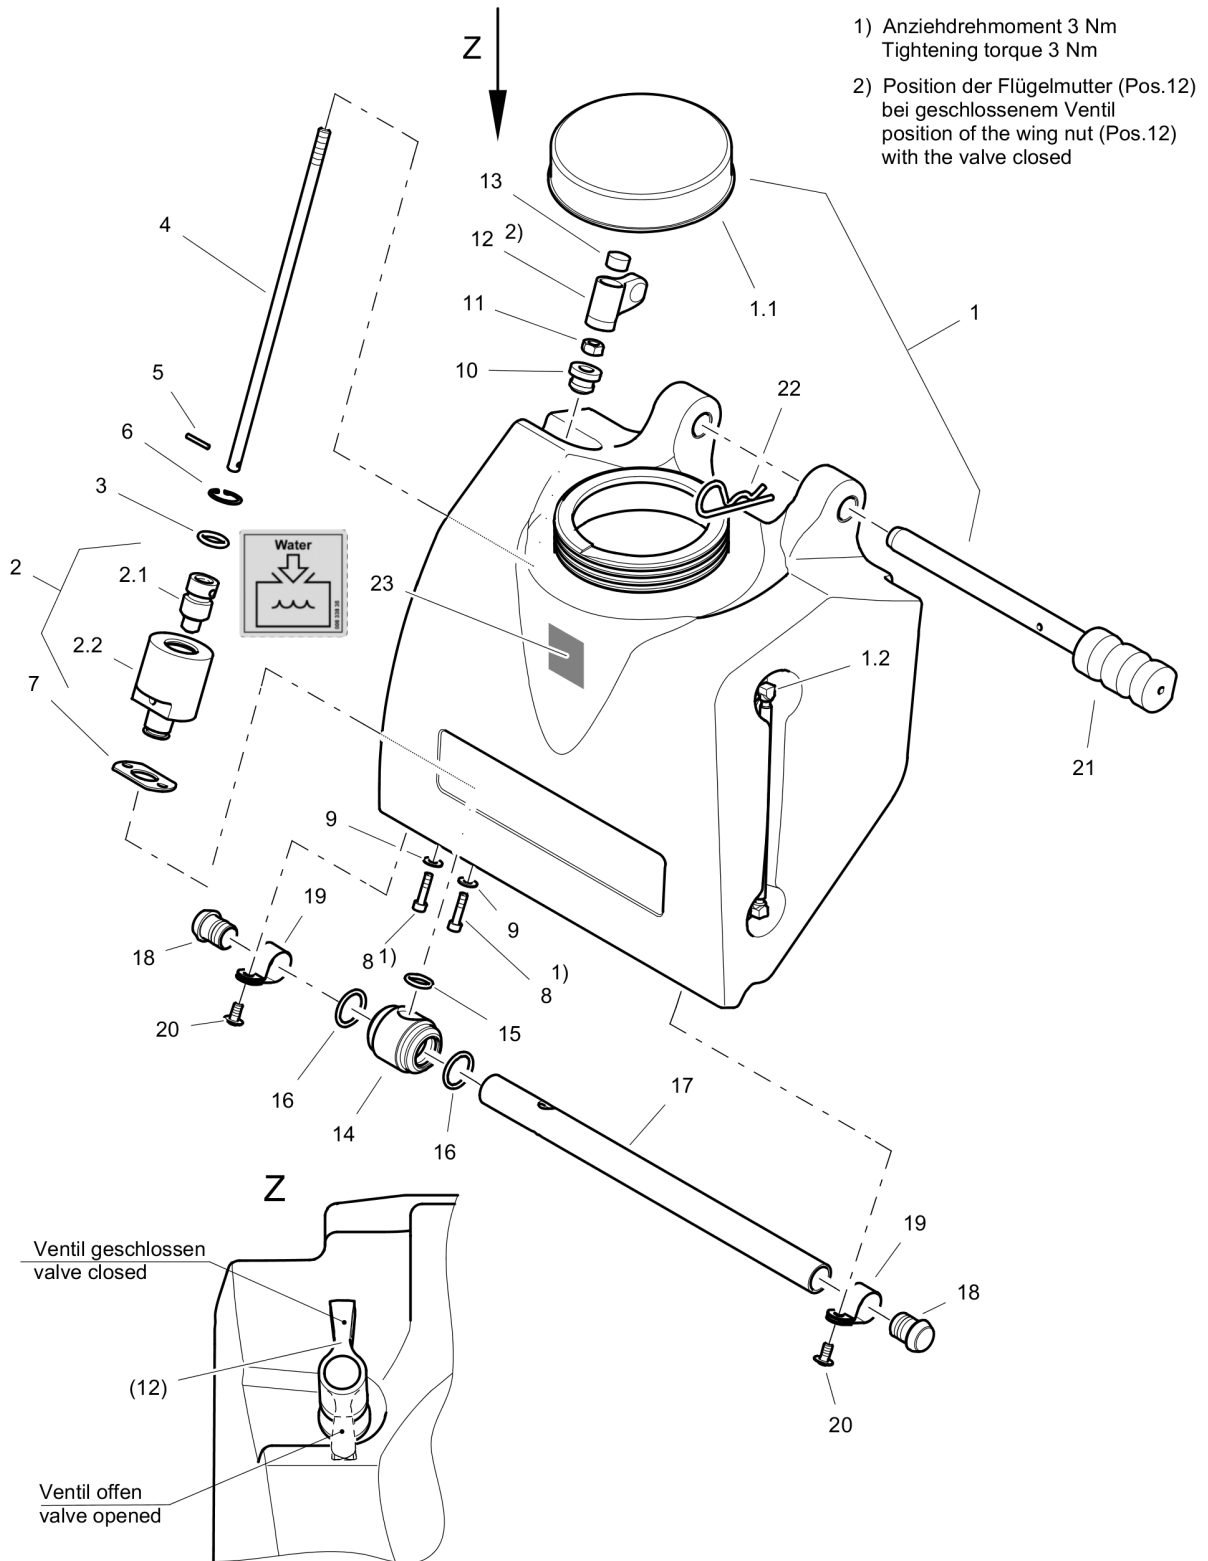

Special Equipment DL23003471_00 Water tank, assembled

152.31

Refer to Parts Online for the most up to date information. The printed information might be outdated.

Tue Feb 14 13:39:33 UTC 2023

Forward Plate DFP12D

Item	Part No.	Qty	Name	SN INFO
KIT	DL23003471		Water tank, assembled	
1	DL23003470	1	Tank, cpl.	
1.1	DL23003289	1	Tank cover	
1.2	DL23003319	1	Filling level indicator	
2	DL23003447	1	Valve	
2.1	DL23003448	1	Adjustment sleeve	
2.2	DL23003449	1	Intake	
3	DL06220148	1	Loop ring	
4	DL23003446	1	Rod	
5	DL09133514	1	Grooved dowel pin	
6	DL09220901	1	Circlip, internal	
7	DL23003347	1	Gasket	
8	DL07230521	2	Socket-head cap screw	
9	DL08621053	2	Washer	
10	DL06550012	1	Gasket	
11	DL08110813	1	Hexangon nut	
12	DL06420840	1	Wing nut	
13	DL06420841	1	Cap, cover	
14	DL23003452	1	Tube holder	
15	DL06220147	1	Loop ring	
16	DL06220223	2	Loop ring	
17	DL23003450	1	Tube	
18	DL23003451	2	Plug	
19	DL05551959	2	Tube clamp	
20	DL07210609	2	Pens head screw	
21	DL23003180	1	Bolt	
22	DL05994004	1	Spring cotter	
23	DL00833835	1	Decal, indication