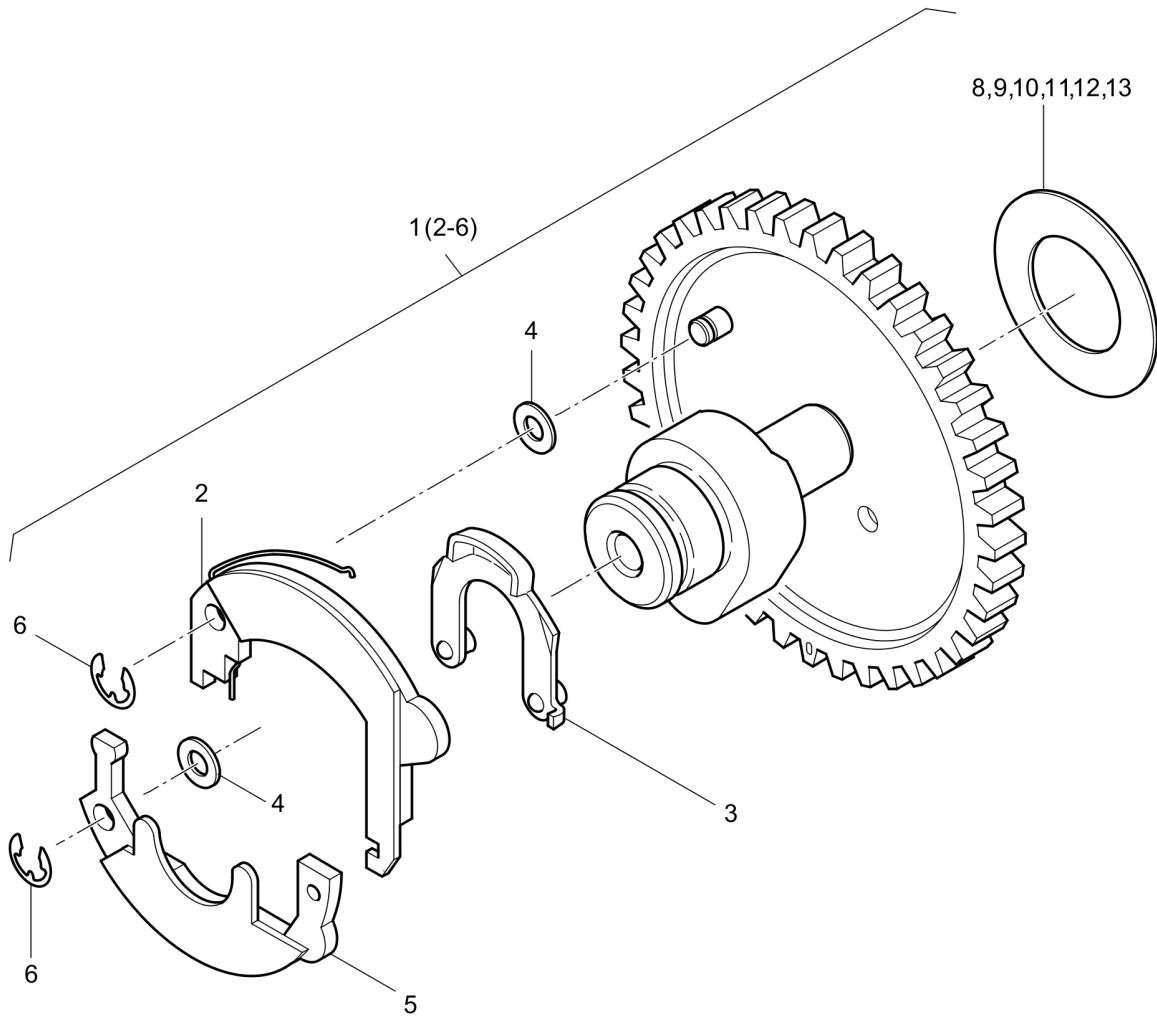

11.09

Refer to Parts Online for the most up to date information. The printed information might be outdated.

Tue Feb 14 13:39:17 UTC 2023

Forward Plate DFP12D

Item	Part No.	Qty	Name	SN INFO
1	DL05720036	1	Camshaft	
2	DL05728132	1	Centrifugal weight	
3	DL05728130	1	Bow	
4	DL05525003	2	Shim	
5	DL05728131	1	Centrifugal weight	
6	DL05727269	2	Safety washer	
8	DL05728133	1	Washer, 0.90 mm	
9	DL05728134	1	Washer, 1.00 mm	
10	DL05728135	1	Washer, 1.10 mm	
11	DL05728136	1	Washer, 1.20 mm	
12	DL05728137	1	Washer, 1.30 mm	
13	DL05728138	1	Washer, 1.40 mm	

Refer to Parts Online for the most up to date information. The printed information might be outdated.

Tue Feb 14 13:39:17 UTC 2023