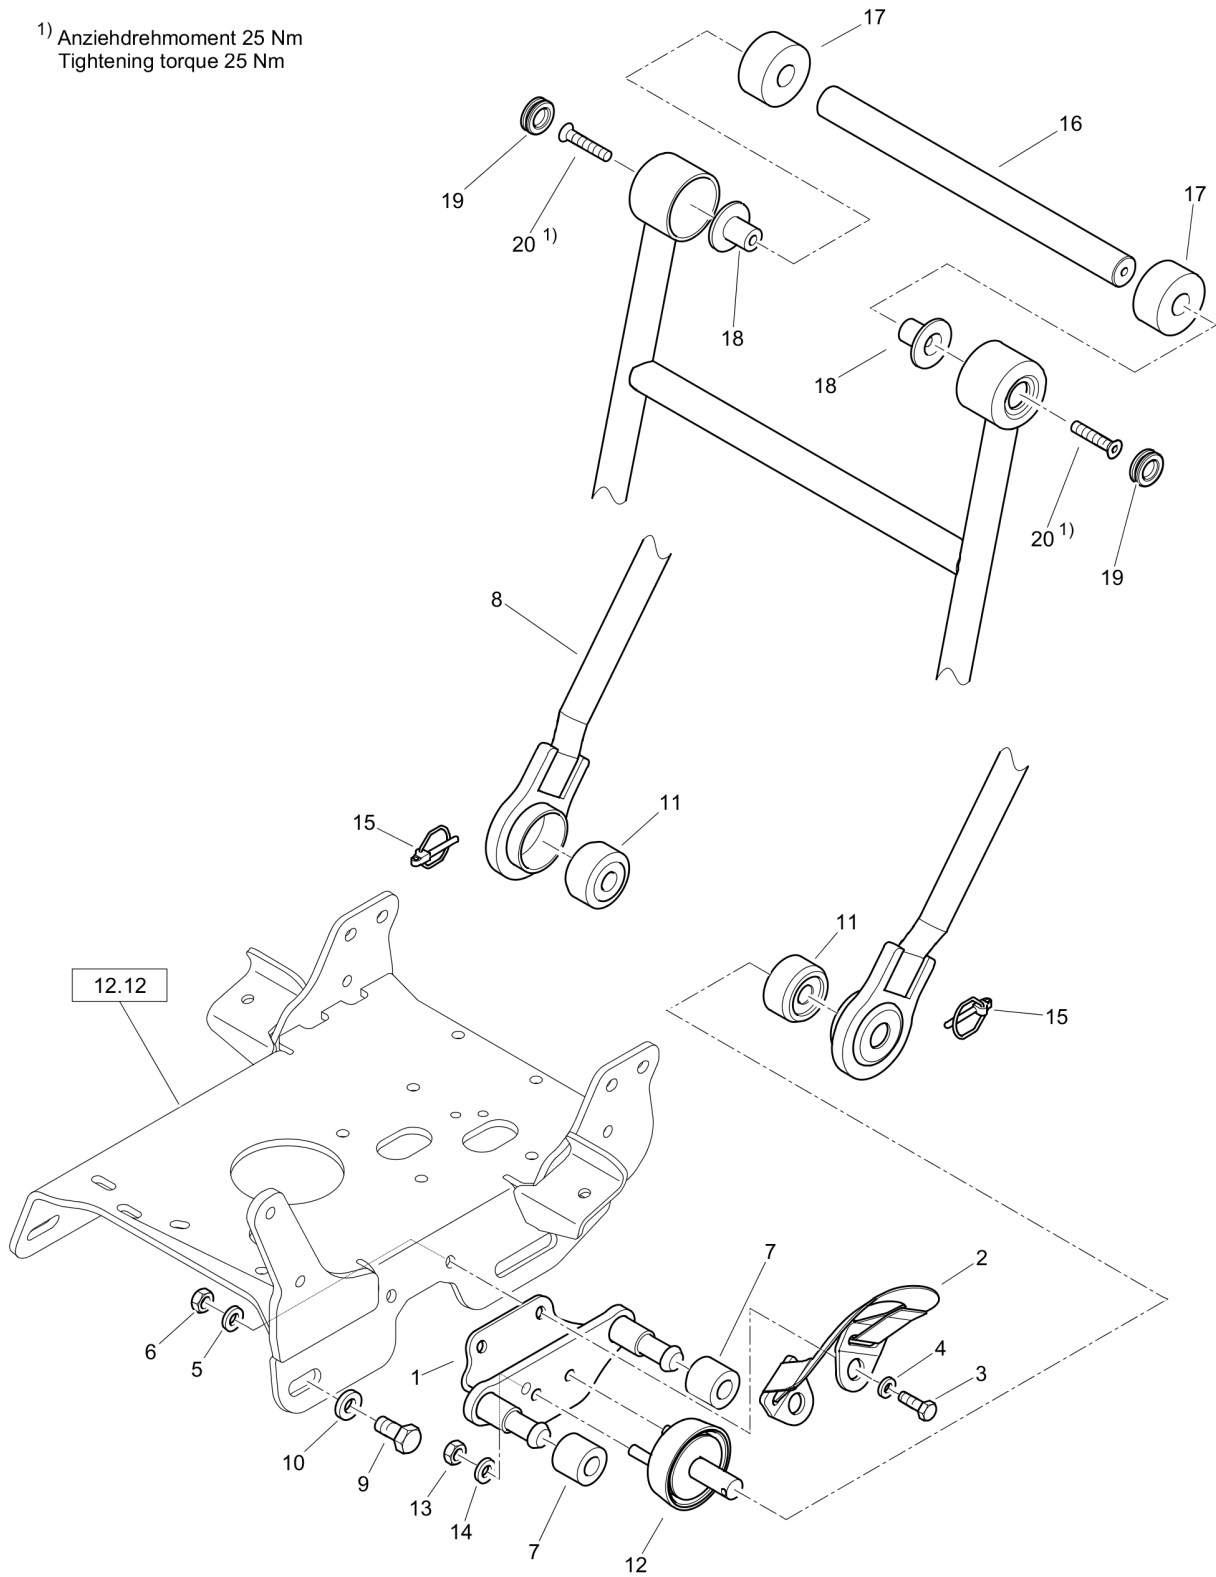

Special Equipment DL23000218_00 L20-Comfort handle,middle

1) Anziehdrehmoment 25 Nm
Tightening torque 25 Nm

152.73

Forward Plate DFP12D

Item	Part No.	Qty	Name	SN INFO
1	DL23003484	2	Holder	
2	DL88003146	2	Band, belt	
3	DL07140842	4	Hexagon bolt	
4	DL08500823	4	Round anchor plate	
5	DL08510817	4	Washer	
6	DL08130813	4	Safety nut	
7	DL23060325	4	Buffer	
8	DL23003425	1	Steering handle	
9	DL07141017	4	Hexagon bolt	
10	DL08501028	4	Washer	
11	DL23003476	2	Bushing	
12	DL23003475	2	Spring element	
13	DL08130813	4	Safety nut	
14	DL08510817	4	Washer	
15	DL05931600	2	Linch pin	
16	DL23003428	1	Shaft	
17	DL23060282	2	Expanded rubber	
18	DL23060283	2	Stop	
19	DL05756120	2	Wall duct	
20	DL07320829	2	Countersunk screw	
12.12	-		Engine Carrier