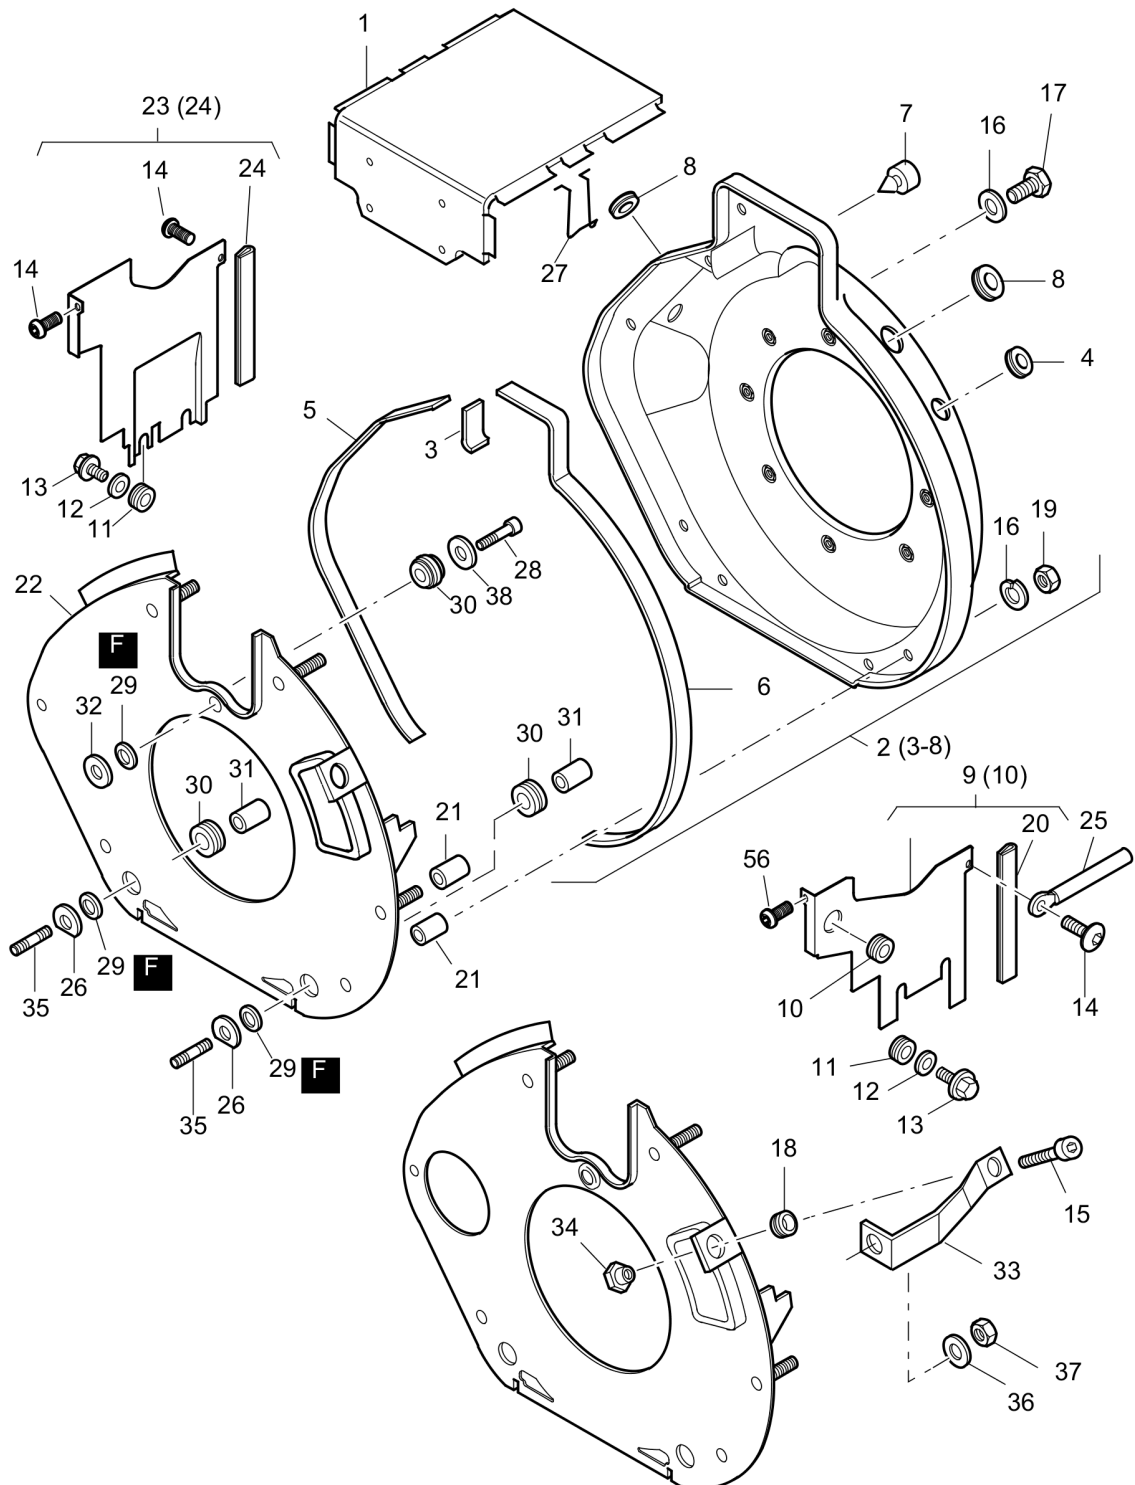

Forward Plate DFP12D

Engine / Fitting Parts DLMOT018964_00 Cooling Air Duct

11.30

Refer to Parts Online for the most up to date information. The printed information might be outdated.

Tue Feb 14 13:39:19 UTC 2023

Forward Plate DFP12D

Item	Part No.	Qty	Name	SN INFO
1	DL05728283	1	Sound protection hood	
2	DL05720584	1	Cover	
3	DL05728303	1	Sealing strip, 48mm	
4	DL05728299	1	Rubber grommet	
5	DL05720457	1	Sealing strip, 440mm	
6	DL05724367	1	Sealing strip, 520mm	
7	DL05728685	1	Rubber grommet	
8	DL05728050	2	Rubber grommet	
9	DL05728285	1	Air duct plate	
10	DL05722519	1	Rubber grommet	
11	DL05728287	4	Rubber grommet	
12	DL05728288	3	Washer	
13	DL05728289	3	Hexagon bolt	
14	DL07210611	1	Lens head screw	
15	DL07230605	1	Socket-head cap screw	
16	DL08720611	7	Spring washer	
17	DL07140629	1	Hexagon bolt	
18	DL05728291	1	Rubber grommet	
19	DL08110620	6	Hexagon nut	
20	DL05728286	1	Sealing strip, 107mm	
21	DL05728292	5	Bushing	
22	DL05720108	1	Separating plate	
23	DL05728294	1	Air duct plate	
24	DL05728286	1	Sealing strip, 107mm	
25	DL05722054	1	Cable clip	
26	DL05728604	2	Washer	
27	DL05728307	1	Spring	
28	DL07230621	1	Socket-head cap screw	
29	DL05728297	3	Rubber ring	
30	DL05720583	3	Spacer sleeve	
31	DL05728292	2	Bushing	
32	DL05728304	1	Washer	
33	DL05728300	1	Support	
34	DL05728301	1	Tapped bush	
35	DL07510628	2	Pin screw	
36	DL08641084	1	Spring washer	
37	DL08120809	1	Hexagon nut	

Refer to Parts Online for the most up to date information. The printed information might be outdated.

Tue Feb 14 13:39:19 UTC 2023