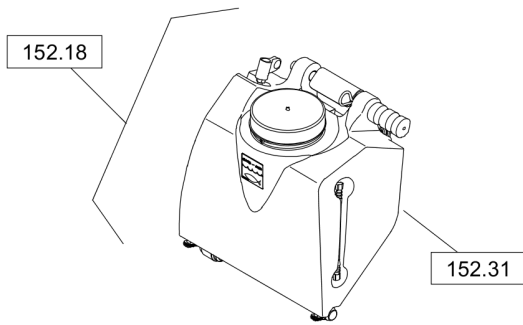

Forward Plate DFP12D

110 Options DL92500036_00_110_DFP12D-37 Special Equipment

Forward Plate DFP12D

Item	Part No.	Qty	Name	SN INFO
152.04	DL23000216_00		L15-Steering handle, Middle	
152.18	DL92400104_0		W1-Water sprinkler system	
152.31	DL23003471_00		Water tank, assembled	
152.72	DL23000214_0		L19-Comfort handle	
152.73	DL23000218_00		L20-Comfort handle,middle	
161.63	DL23000614_01		T90-Transport wheels,mid bow	
162.10	DL23000616_00		T1-Transport wheels	
194.08	DL92492425_00		Service kit