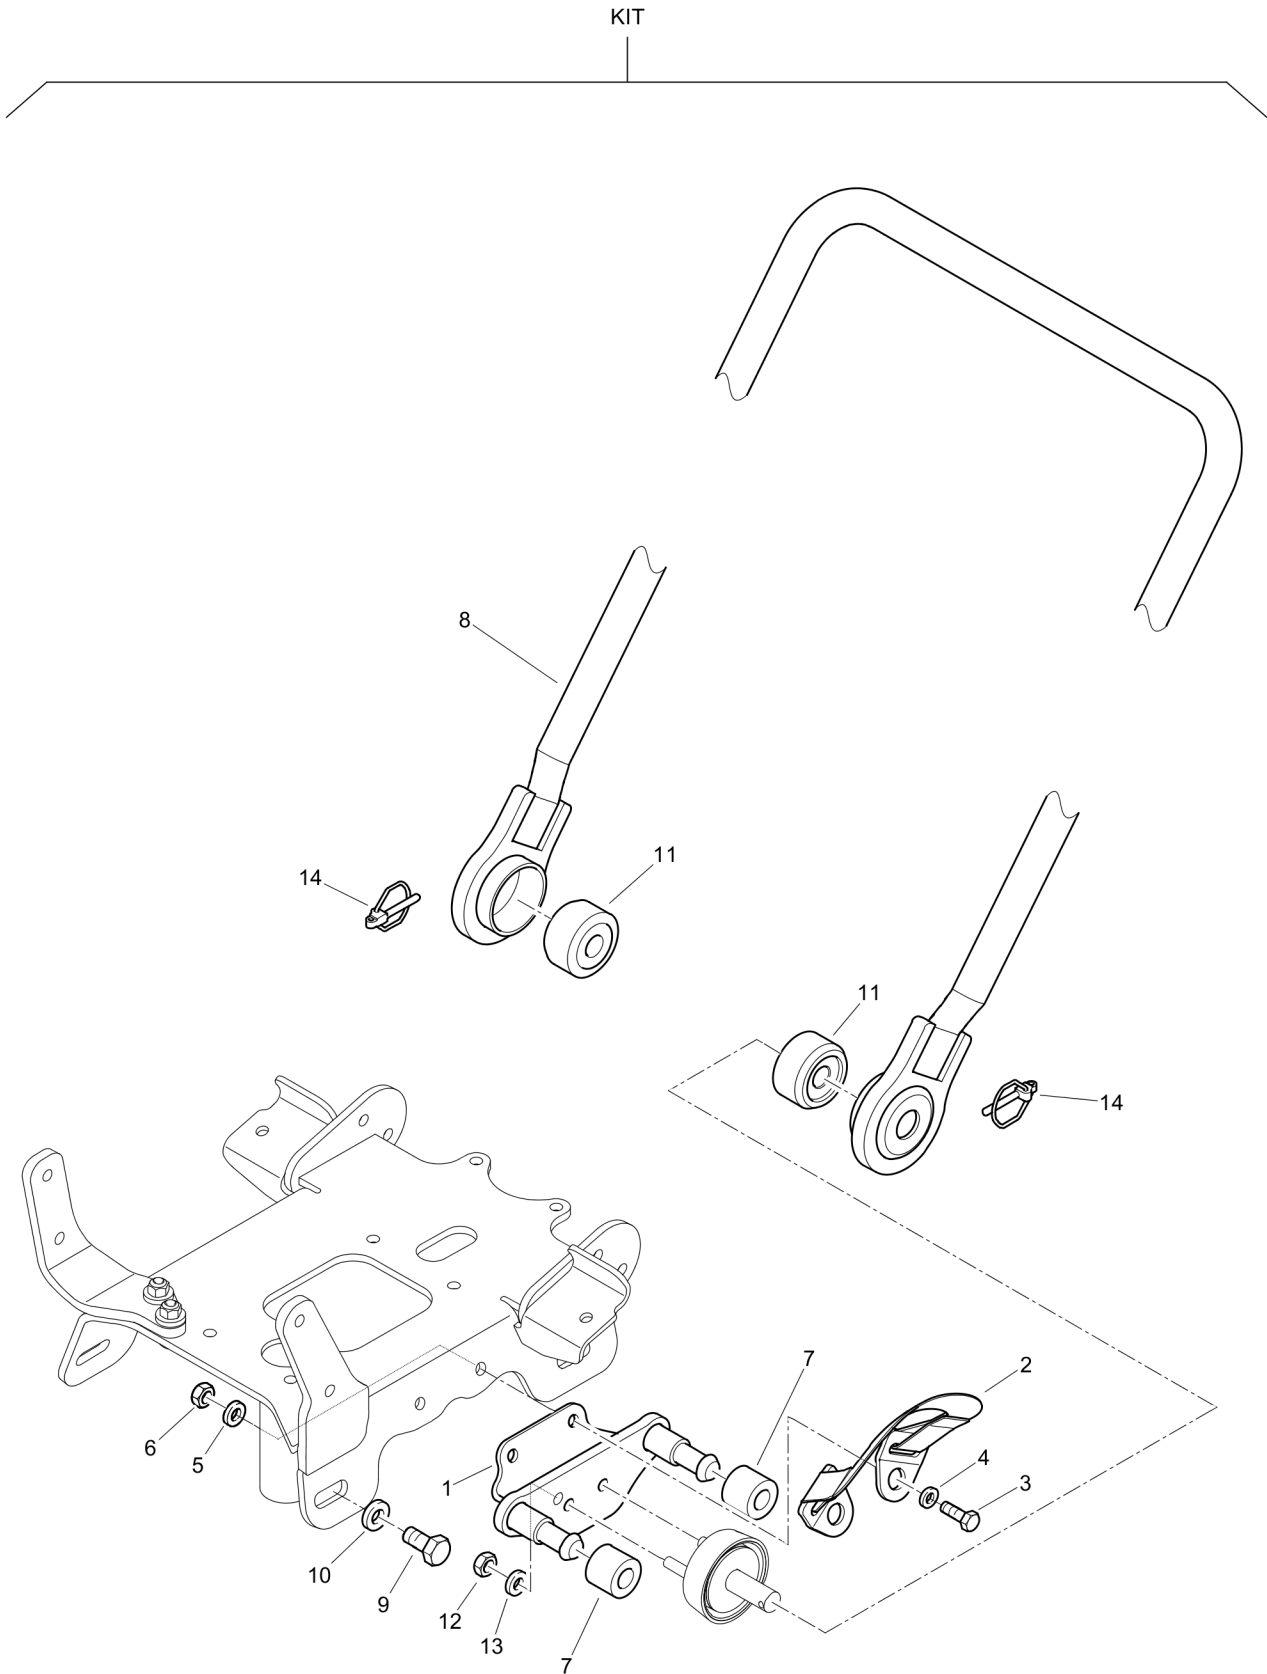

Forward Plate DFP12D

Item	Part No.	Qty	Name	SN INFO
KIT	DL92401044	1	Steering handle, Middle	
1	DL23003484	2	Holder	
2	DL88003146	2	Band, belt	
3	DL07140842	4	Hexagon bolt	
4	DL08500823	4	Round anchor plate	
5	DL08510817	4	Washer	
6	DL08130813	4	Safety nut	
7	DL23060325	4	Buffer	
8	DL23003422	1	Steering handle	
9	DL07141017	4	Hexagon bolt	
10	DL08501028	4	Washer	
11	DL23003476	2	Bushing	
12	DL08110813	4	Hexangon nut	
13	DL08510817	4	Washer	
14	DL05931600	2	Linch pin