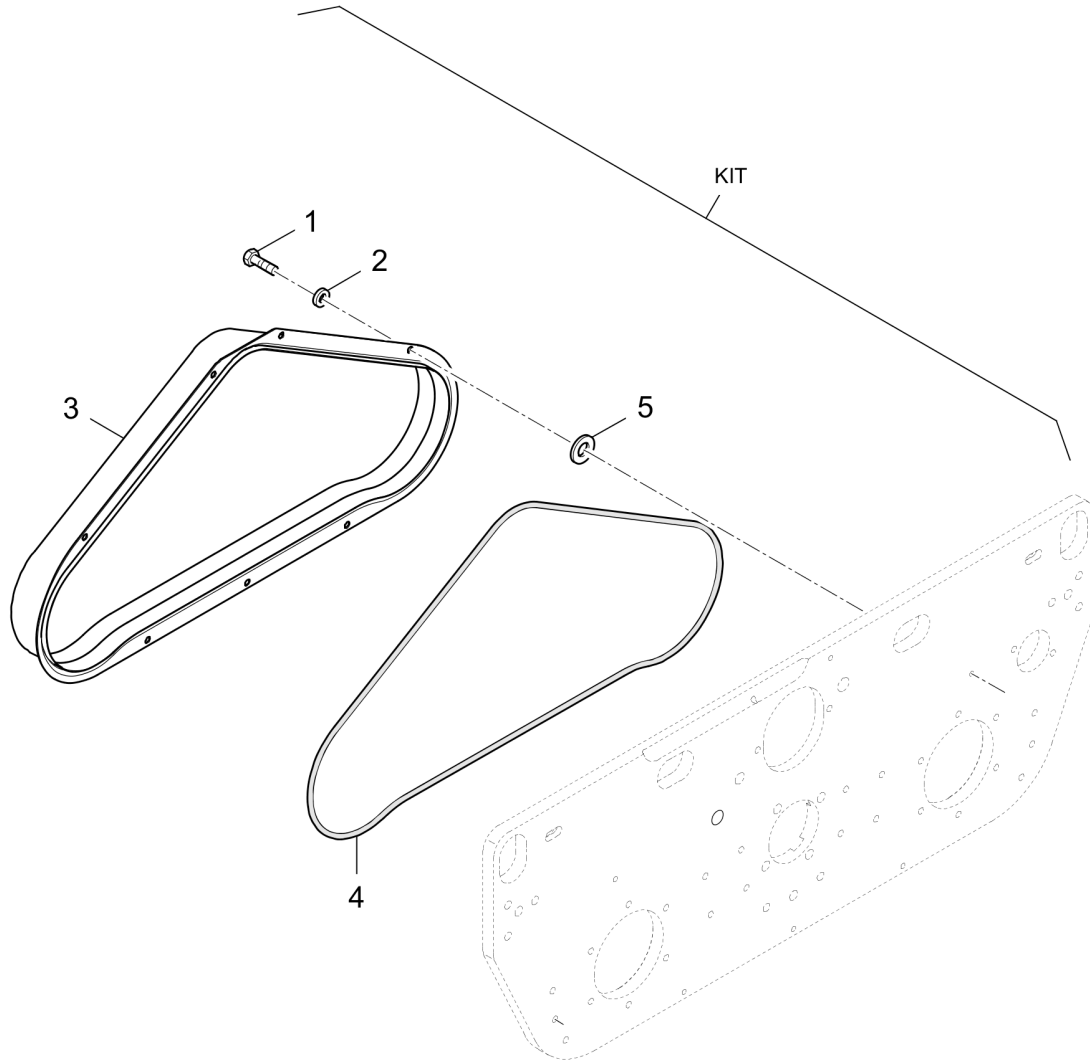

Twin Drum Roller DTR75

Item	Part No.	Qty	Name	SN INFO
KIT	4812061779	1	Refurbishing kit, covering	
1	DL07140824	7	Hexagon bolt	
2	DL08510817	7	Washer	
3	DL82030611	1	Protection box	
4	DL00652048	1,83	Rubber string	
5	DL08665000	7	Stop disc