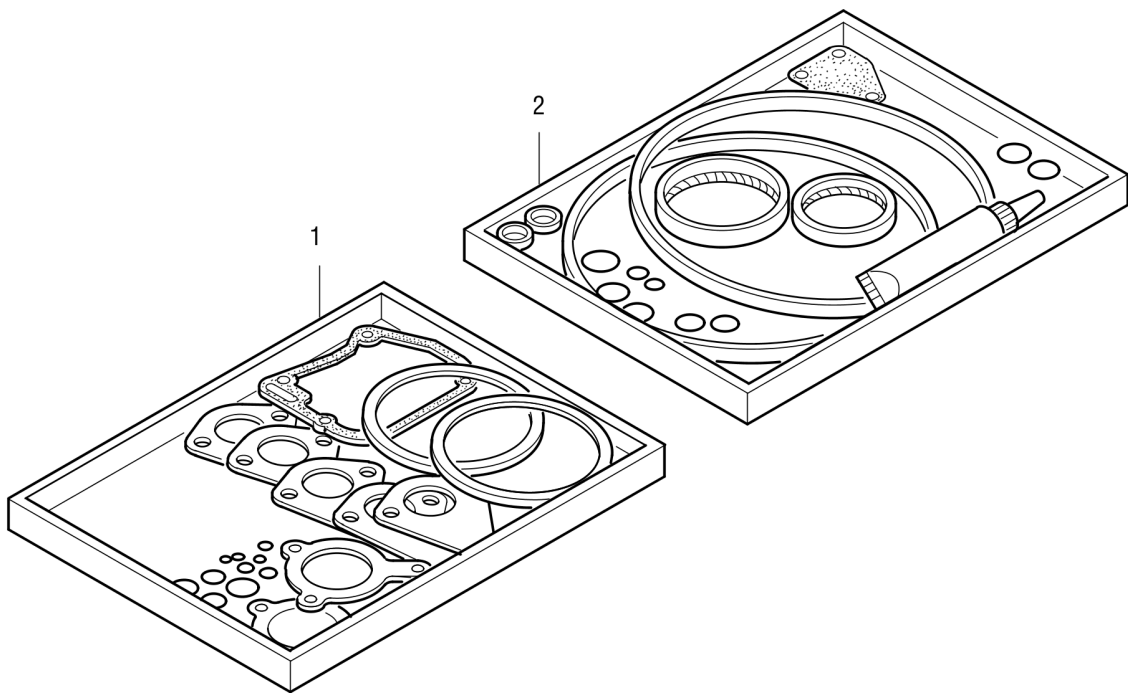

# Twin Drum Roller DTR75

Item	Part No.	Qty	Name	SN INFO
1	DL07511020	1	Pin screw	
2	DL08111016	4	Hexagon nut	
3	DL08511021	4	Washer	
4	DL07140626	2	Hexagon bolt	
5	DL08720611	2	Spring washer	
6	DL07550802	2	Tapped pin	
7	DL05821274	2	Pin screw	
8	DL07511012	3	Pin screw	
9	DL05821322	1	Connecting housing	
10	DL05728536	8	Plug	
11	DL08511324	2	Washer	
12	DL05722048	2	Hexagon nut	