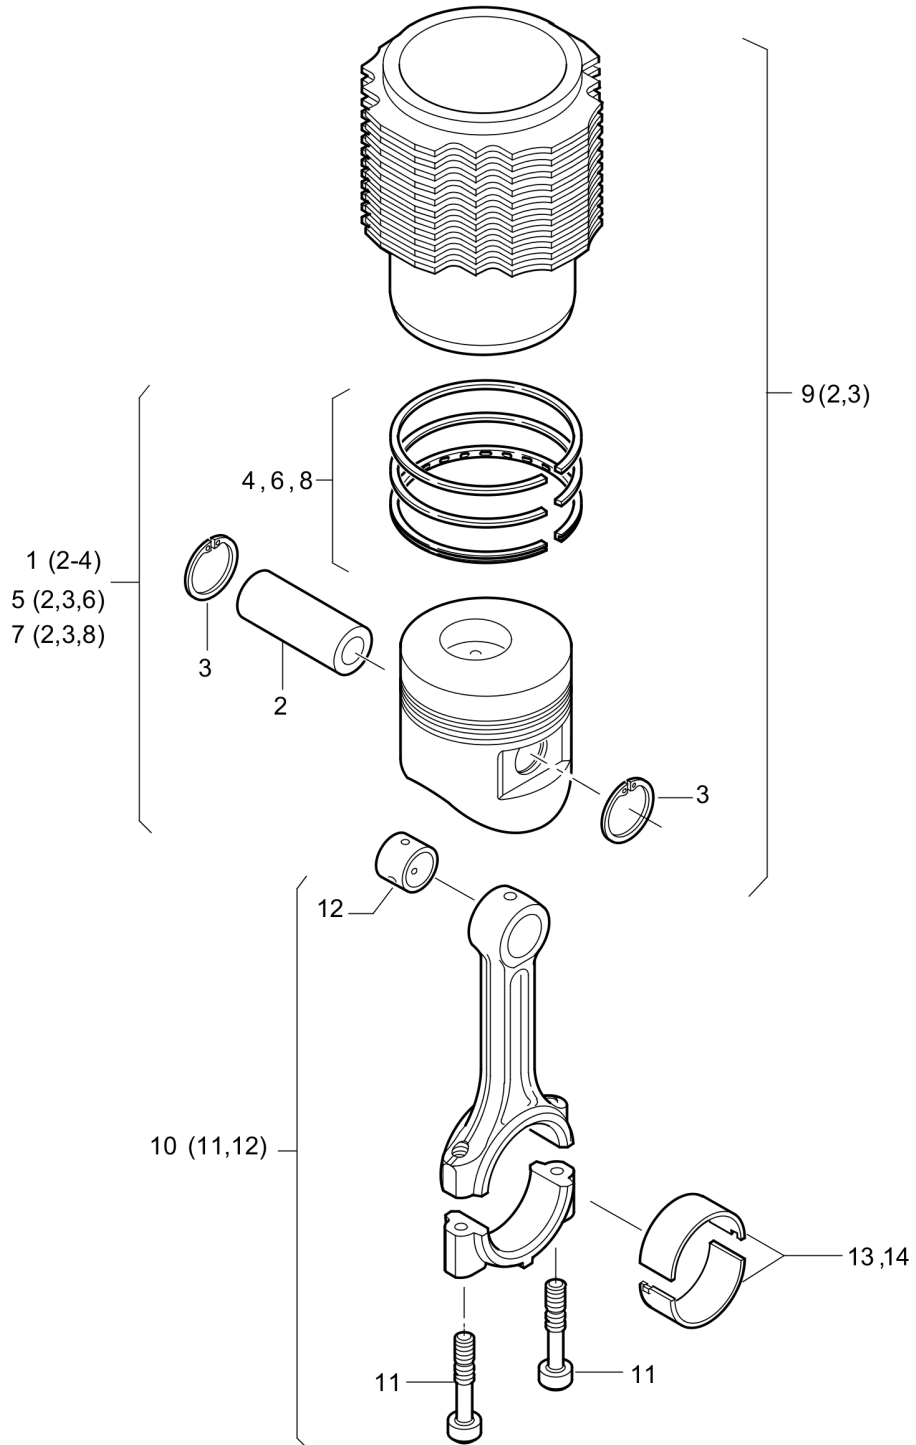

11.05

Twin Drum Roller DTR75

Item	Part No.	Qty	Name	SN INFO
1	DL05720444	1	Piston	
2	DL05722701	1	Floating wrist pin	
3	DL05722700	2	Spring ring	
4	DL05722585	1	Piston ring set	
5	DL05720445	1	Piston	
6	DL05722587	1	Piston ring set	
7	DL05720446	1	Piston	
8	DL05722589	1	Piston ring set	
9	DL05720447	1	Cylinder and piston	
10	DL05722253	1	Conrod	
11	DL05720014	2	Conrod screw	
12	DL05722656	1	Bushing	
13	DL05722260	1	Conrod bearing	
14	DL05722657	1	Conrod bearing