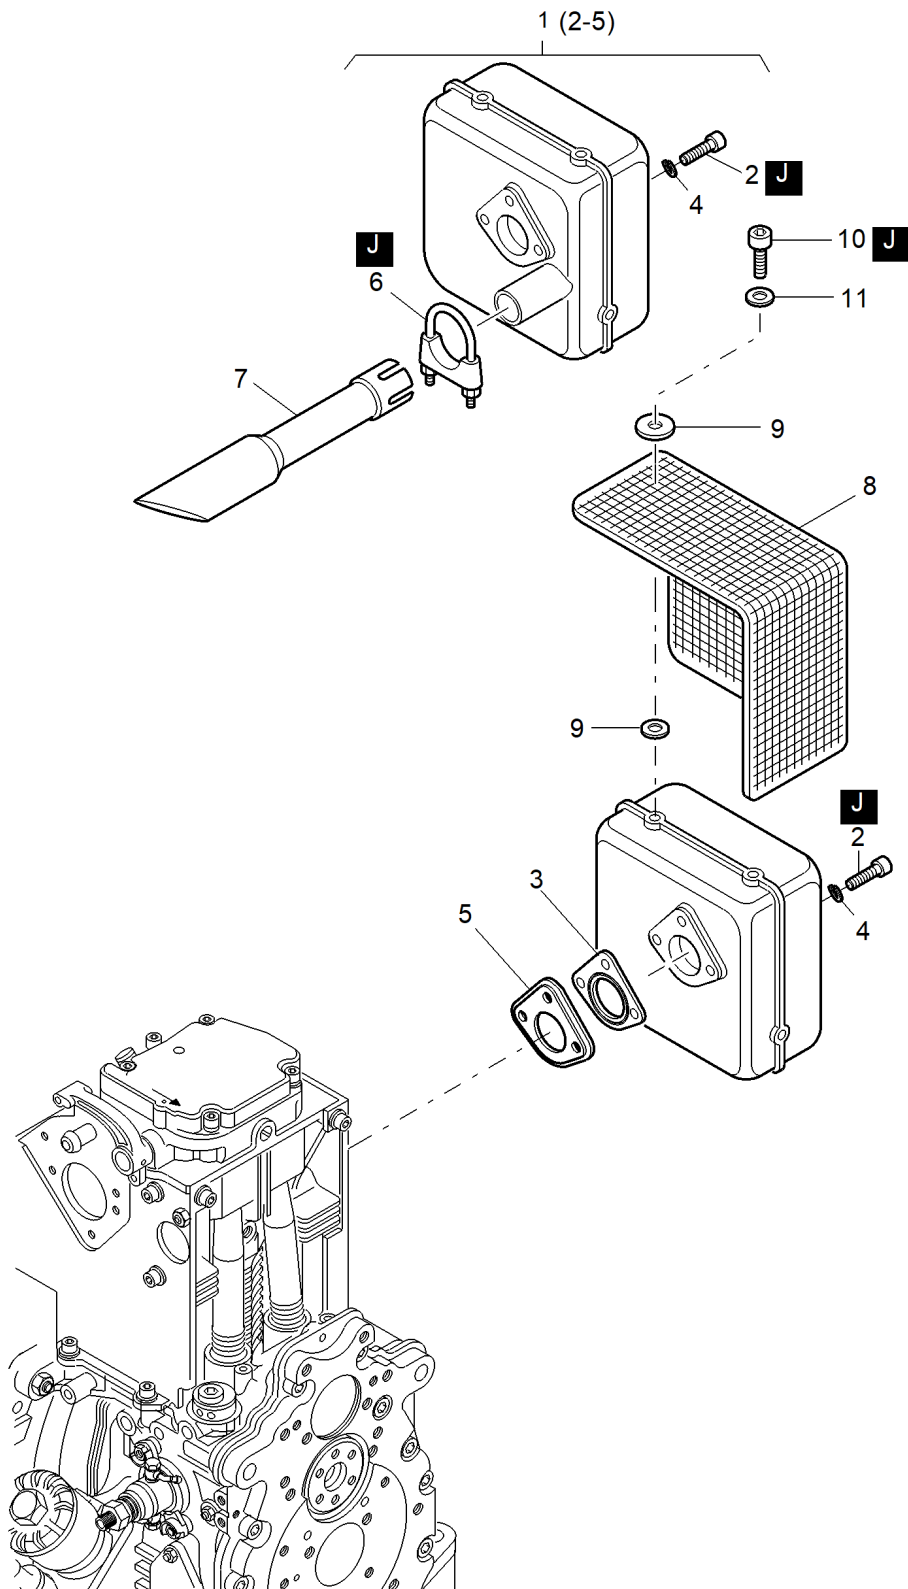

11.23

Refer to Parts Online for the most up to date information. The printed information might be outdated.
Tue Feb 14 13:41:27 UTC 2023

Twin Drum Roller DTR75

Item	Part No.	Qty	Name	SN INFO
1	DL05722579	1	Exhaust silencer	
2	DL05722064	3	Socket-head cap screw	
3	DL05720482	1	Gasket	
4	DL08720814	3	Spring washer, 33mm	
5	DL05720554	1	Sealing plate	
6	DL05722568	1	Tube clamp	
7	DL05722567	1	Exhaust pipe	
8	DL05728587	1	Protective device	
9	DL05723455	8	Spring washer	
10	DL05722570	4	Socket-head cap screw	
11	DL08621064	4	Washer	
J	DL00970003	1,00	Anti-seize agent