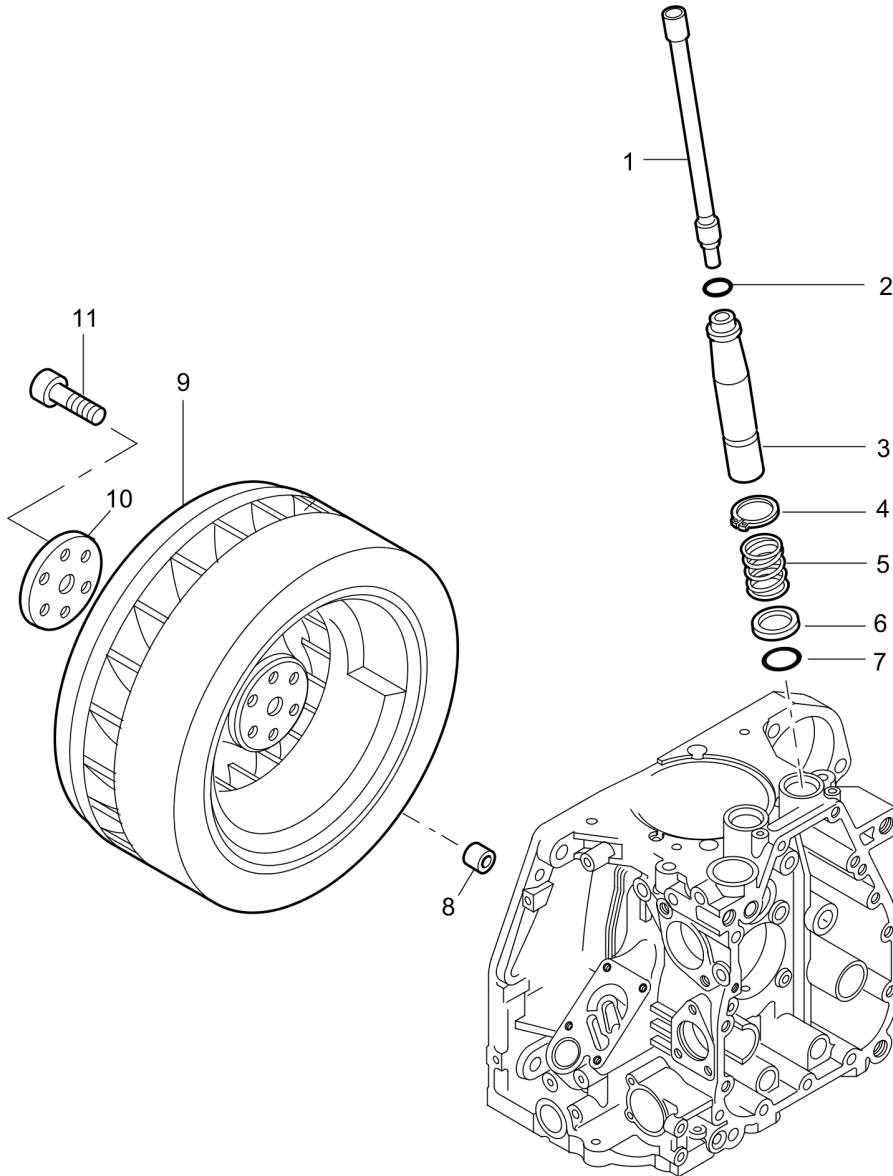

# Twin Drum Roller DTR75

Item	Part No.	Qty	Name	SN INFO
1	DL05722749	1	Governor lever	
2	DL07230502	4	Socket-head cap screw	
3	DL05722626	1	Stop disc	
4	DL05727274	2	Safety washer	
5	DL05722480	1	Control lever	
7	DL05722627	1	Holding spring	
8	DL05722628	1	Guide	
9	DL05722449	1	Spring	
10	DL05728537	1	Spacer ring	
11	DL05728563	2	Loop ring	
12	DL06220325	1	Loop ring	
13	DL05728564	1	Stop	
14	DL05521245	1	Supporting disc	
15	DL08330610	2	Safety nut	
16	DL05821294	2	Tapped pin	
17	DL08110620	2	Hexagon nut	
18	DL07560824	1	Tapped pin	
19	DL05722441	1	Ventilation valve	
20	DL05722439	1	Cap	
21	DL05722512	1	Membrane	
22	DL05722693	1	Hose clip	
23	DL05728708	1	Hose clip	
24	DL05722540	1	Bleeding tube	
25	DL05722442	1	Bleeding tube	
26	DL05722440	2	Bushing	
27	DL08641064	2	Spring washer	
28	DL07230605	2	Socket-head cap screw	
29	DL05722772	1	Yoke spring	
30	DL05821320	1	Hexagon nut	
31	DL05722775	1	Washer	
D	DL00978006	1,00	Screw lock, middle strength	