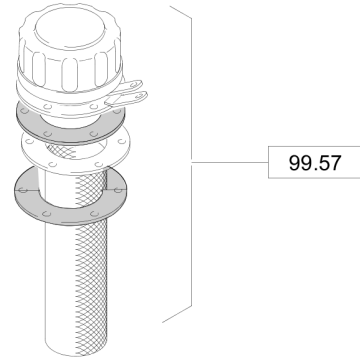

Twin Drum Roller DTR75

Item	Part No.	Qty	Name	SN INFO
99.57	DLEA006018_00		Filling strainer	
99.81	DLEA001660_00		Hydraulic Coupling	

Refer to Parts Online for the most up to date information. The printed information might be outdated.

Tue Feb 14 13:41:52 UTC 2023