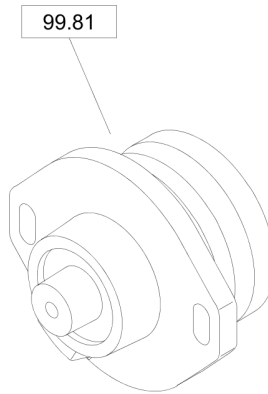

Twin Drum Roller DTR75

Item	Part No.	Qty	Name	SN INFO
99.57	DLEA006018_00		Filling strainer	
99.81	DLEA001660_00		Hydraulic Coupling	

Refer to Parts Online for the most up to date information. The printed information might be outdated.

Tue Feb 14 13:41:52 UTC 2023