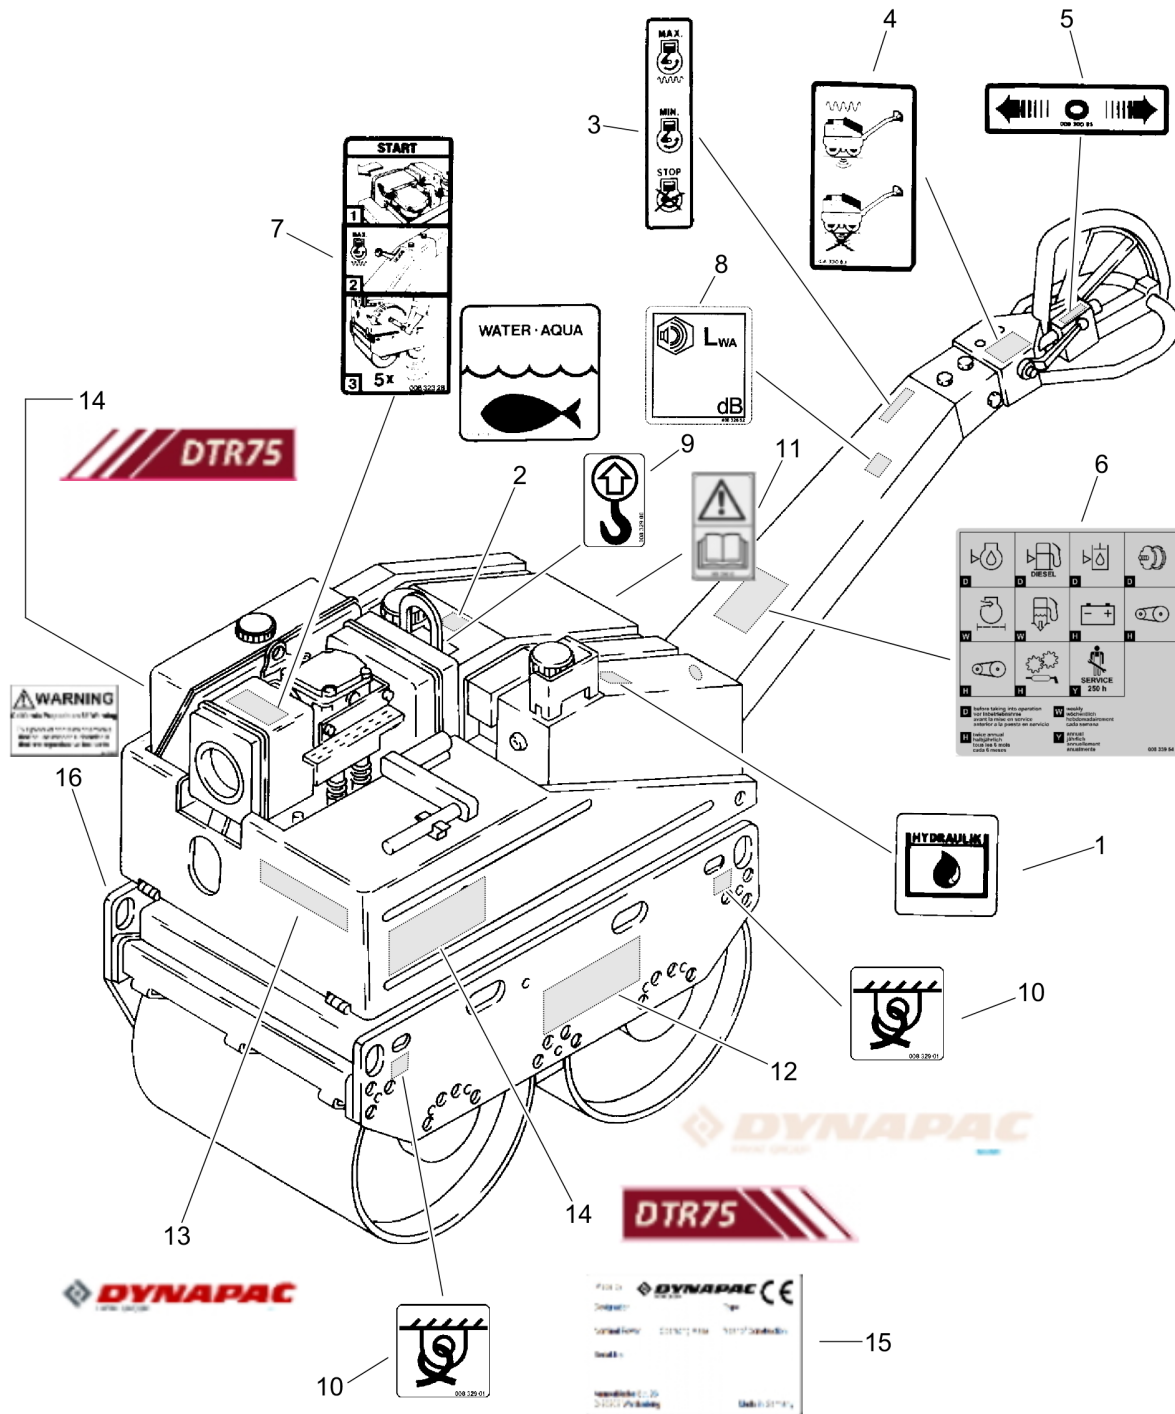

Twin Drum Roller DTR75

Accessories DL92410058_01 Decals

101.03

Refer to Parts Online for the most up to date information. The printed information might be outdated.

Tue Feb 14 13:41:55 UTC 2023

Twin Drum Roller DTR75

Item	Part No.	Qty	Name	SN INFO
1	DL00833831	1	Decal,indication	
2	DL00833835	1	Decal, indication	
3	DL00830066	1	Decal,operation	
4	DL00830083	1	Decal,operation	
5	DL00830085	1	Decal,operation	
6	DL00833954	1	Decal,maintenance instr.	
7	DL00832328	1	Decal,operation	
8	DL00832654	1	Decal,indication	
9	DL00832900	1	Decal,indication	
10	DL00832901	4	Decal,indication	
11	DL00833653	1	Decal,indication	
12	DL92410307	1	Decal	
13	DL92410302	1	Decal	
14	DL92410435	1	Type designation	
15	DL92410594	1	Type plate	
16	DL00833968	1	Warning sign	

Refer to Parts Online for the most up to date information. The printed information might be outdated.

Tue Feb 14 13:41:55 UTC 2023