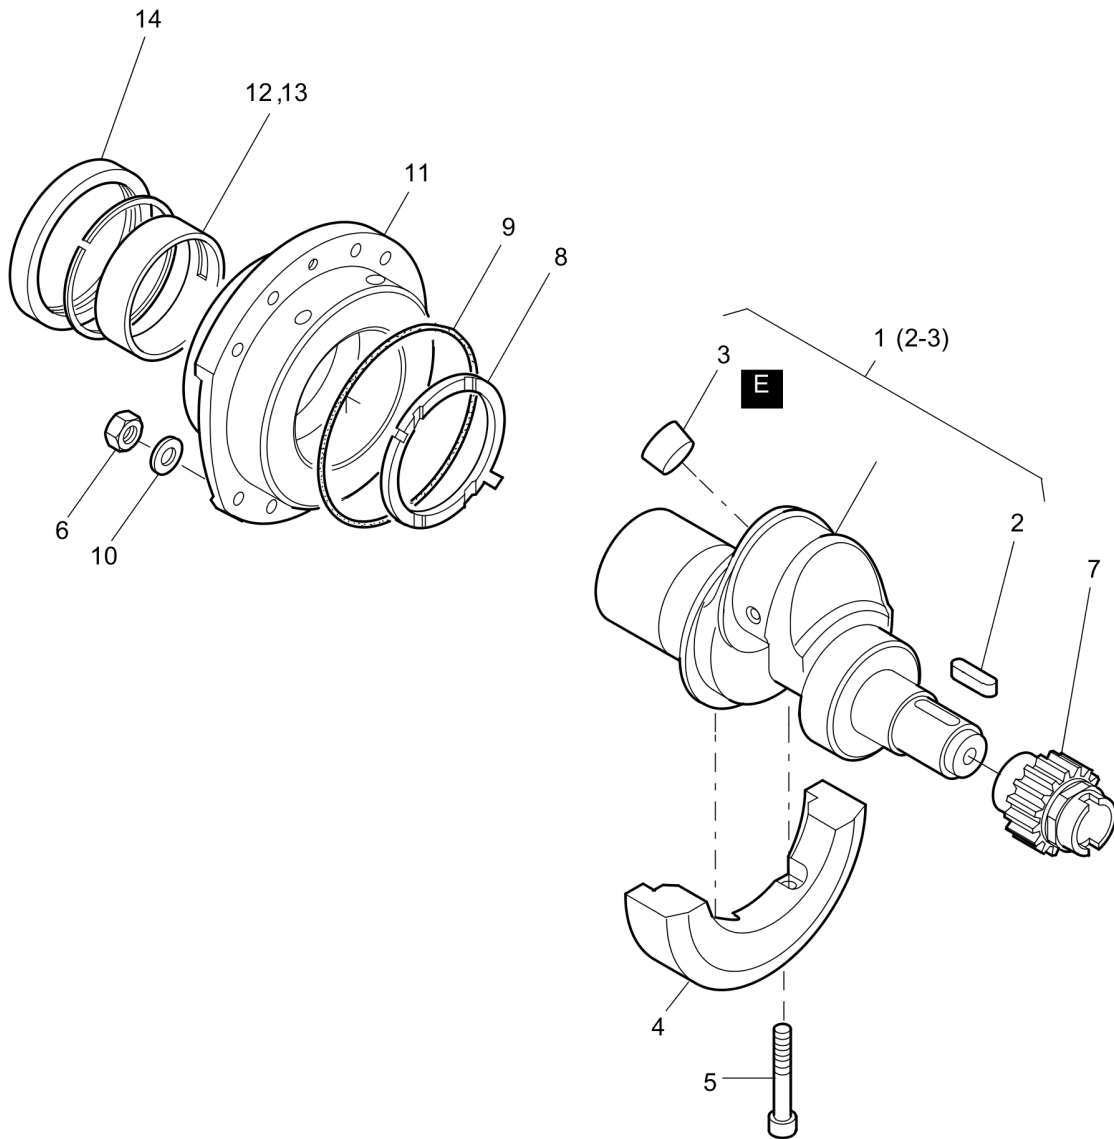

11.06

Twin Drum Roller DTR75

Item	Part No.	Qty	Name	SN INFO
1	DL05821225	1	Crankshaft	
2	DL09181308	1	Fitting key	
3	DL08520122	1	Cover	
4	DL05722652	1	Counter weight	
5	DL07230830	2	Socket-head cap screw	
6	DL08110813	8	Hexagon nut	
7	DL05720006	1	Gear wheel	
8	DL05722653	1	Stop disc	
9	DL05722603	1	Loop ring	
10	DL08510817	8	Washer	
11	DL05723425	1	Flange,bearing	
12	DL05722259	1	Main bearing	
13	DL05722655	1	Main bearing	
14	DL09312981	1	Radial seal	
E	DL00978000	1,00	Adhesivo,heat resisting	

Refer to Parts Online for the most up to date information. The printed information might be outdated.

Tue Feb 14 13:41:24 UTC 2023