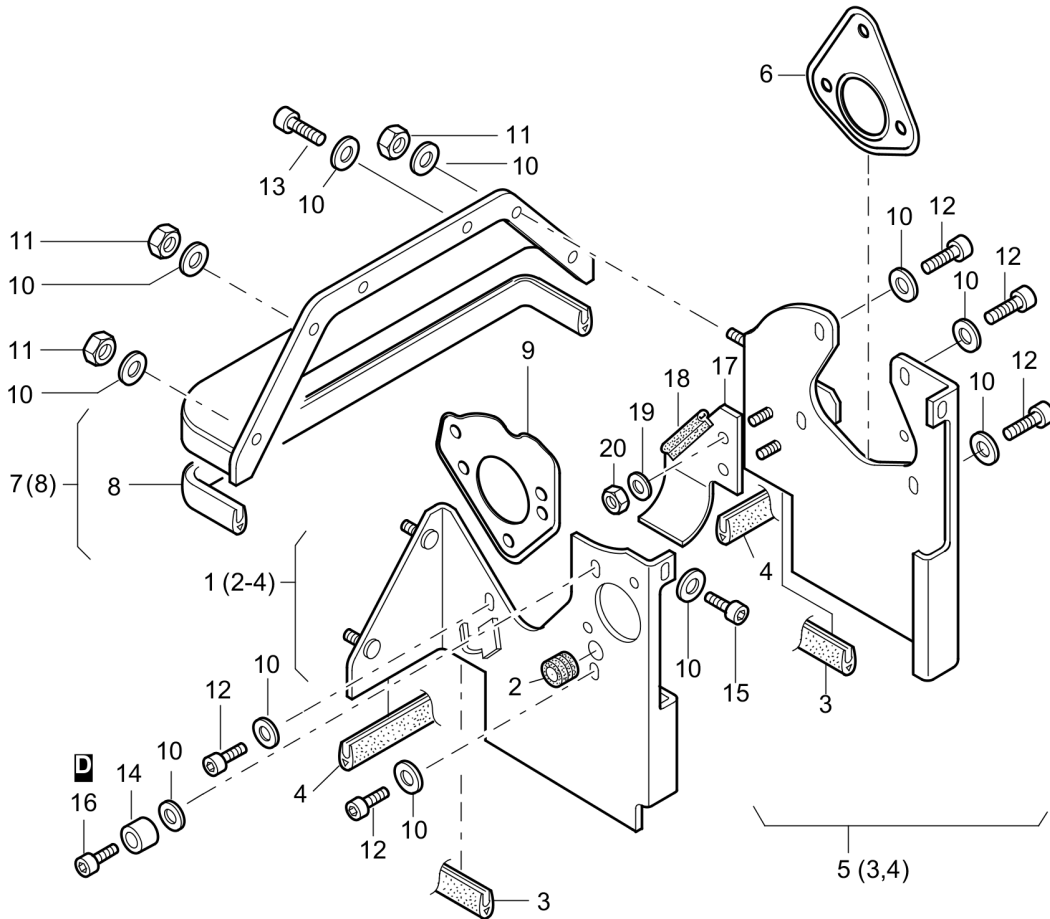

11.30

Twin Drum Roller DTR75

Item	Part No.	Qty	Name	SN INFO
1	DL05720553	1	Air duct plate	
2	DL05722519	1	Rubber grommet	
3	DL05720116	2	Sealing strip	
4	DL05723495	2	Sealing strip	
5	DL05720556	1	Air duct plate	
6	DL05720554	1	Sealing plate	
7	DL05722078	1	Air duct plate	
8	DL05821256	1	Sealing strip	
9	DL05720555	1	Sealing plate	
10	DL08751064	15	Spring washer	
11	DL08110620	4	Hexagon nut	
12	DL07230693	6	Socket-head cap screw	
13	DL07230605	2	Socket-head cap screw	
14	DL05722694	1	Bushing	
15	DL07230605	2	Socket-head cap screw	
16	DL05821197	1	Screw	
17	DL05723521	1	Air guide	
18	DL05723522	1	Sealing strip	
19	DL08621064	2	Washer	
20	DL08330610	2	Safety nut	
D	DL00978006	1.00	Screw lock, middle strength	

Refer to Parts Online for the most up to date information. The printed information might be outdated.

Tue Feb 14 13:41:29 UTC 2023