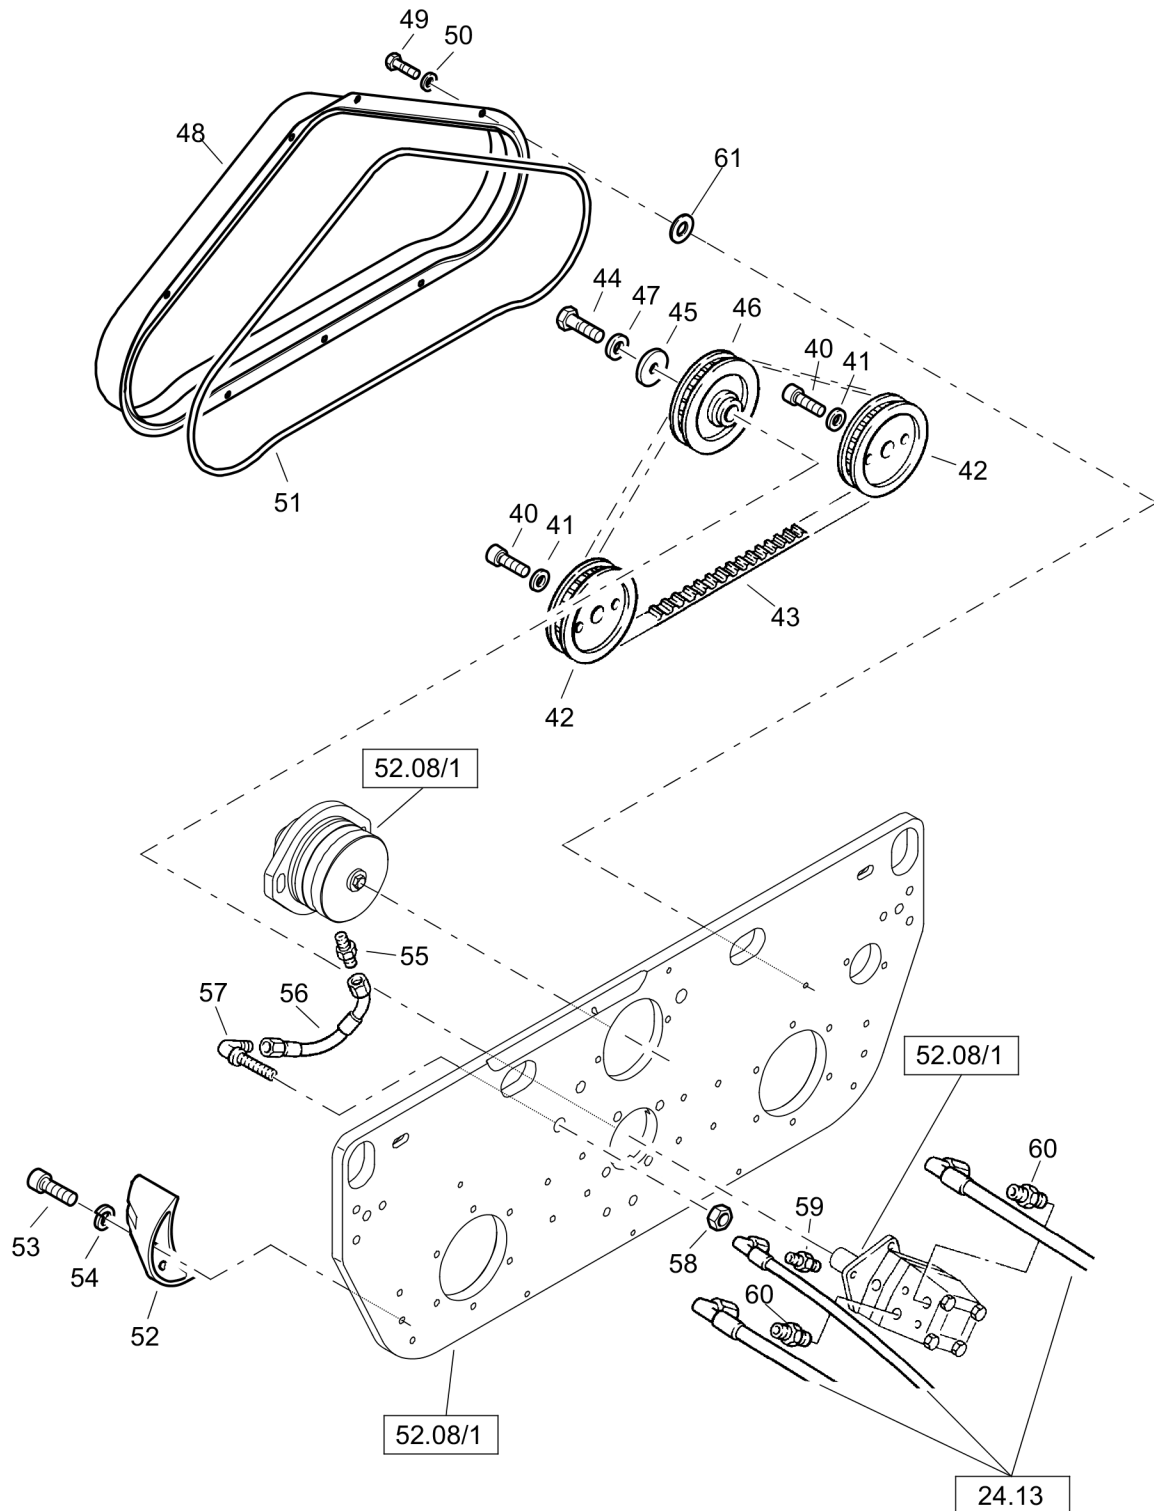

52.08/2

Refer to Parts Online for the most up to date information. The printed information might be outdated.
Tue Feb 14 13:41:43 UTC 2023

Twin Drum Roller DTR75

Item	Part No.	Qty	Name	SN INFO
2	DL05223282	2	Cylinder roller bearing	
3	DL07141030	12	Hexagon bolt	
4	DL08511021	12	Washer	
7	DL07231009	8	Socket-head cap screw	
8	DL83411520	2	Flange	
9	DL05113306	4	Ball bearing,grooved	
10	DL09211800	2	Circlip,external	
11	DL09223300	2	Circlip,internal	
12	DL82030302	2	Intermediate gear	
13	DL07140834	1	Hexagon bolt	
14	DL07141245	4	Hexagon bolt	
15	DL08131218	4	Safety nut	
16	DL08511324	4	Washer	
17	DL08752084	1	Spring washer	
19	DL10140306	1	Washer	
20	DL82030401	1	Gear wheel	
21	DL09182803	2	Fitting key	
22	DL09212900	2	Circlip,external	
23	DL82030402	2	Gear wheel	
24	DL07141030	2	Hexagon bolt	
25	DL08501028	2	Washer	
26	DL07572030	1	Tapped pin	
27	DL08112026	1	Hexagon nut	
28	DL08512136	1	Washer	
29	DL05521830	2	Supporting disc	
30	DL09314201	2	Radial seal	
31	DL82030202	2	Housing,bearing	
32	DL82030107	1	Side plate	
35	DL82020108	2	Sealing ring	
36	DL05810118	1	Travel motor	
37	DL05629007	1	Hydraulic coupling	
38	DL07141004	2	Hexagon bolt	
39	DL82030105	1	Cover plate	
40	DL07231009	2	Socket-head cap screw	
41	DL08501028	2	Washer	
42	DL82030501	2	Toothed belt pulley	
43	DL92410588	1	Toothed belt	

Refer to Parts Online for the most up to date information. The printed information might be outdated.

Tue Feb 14 13:41:43 UTC 2023