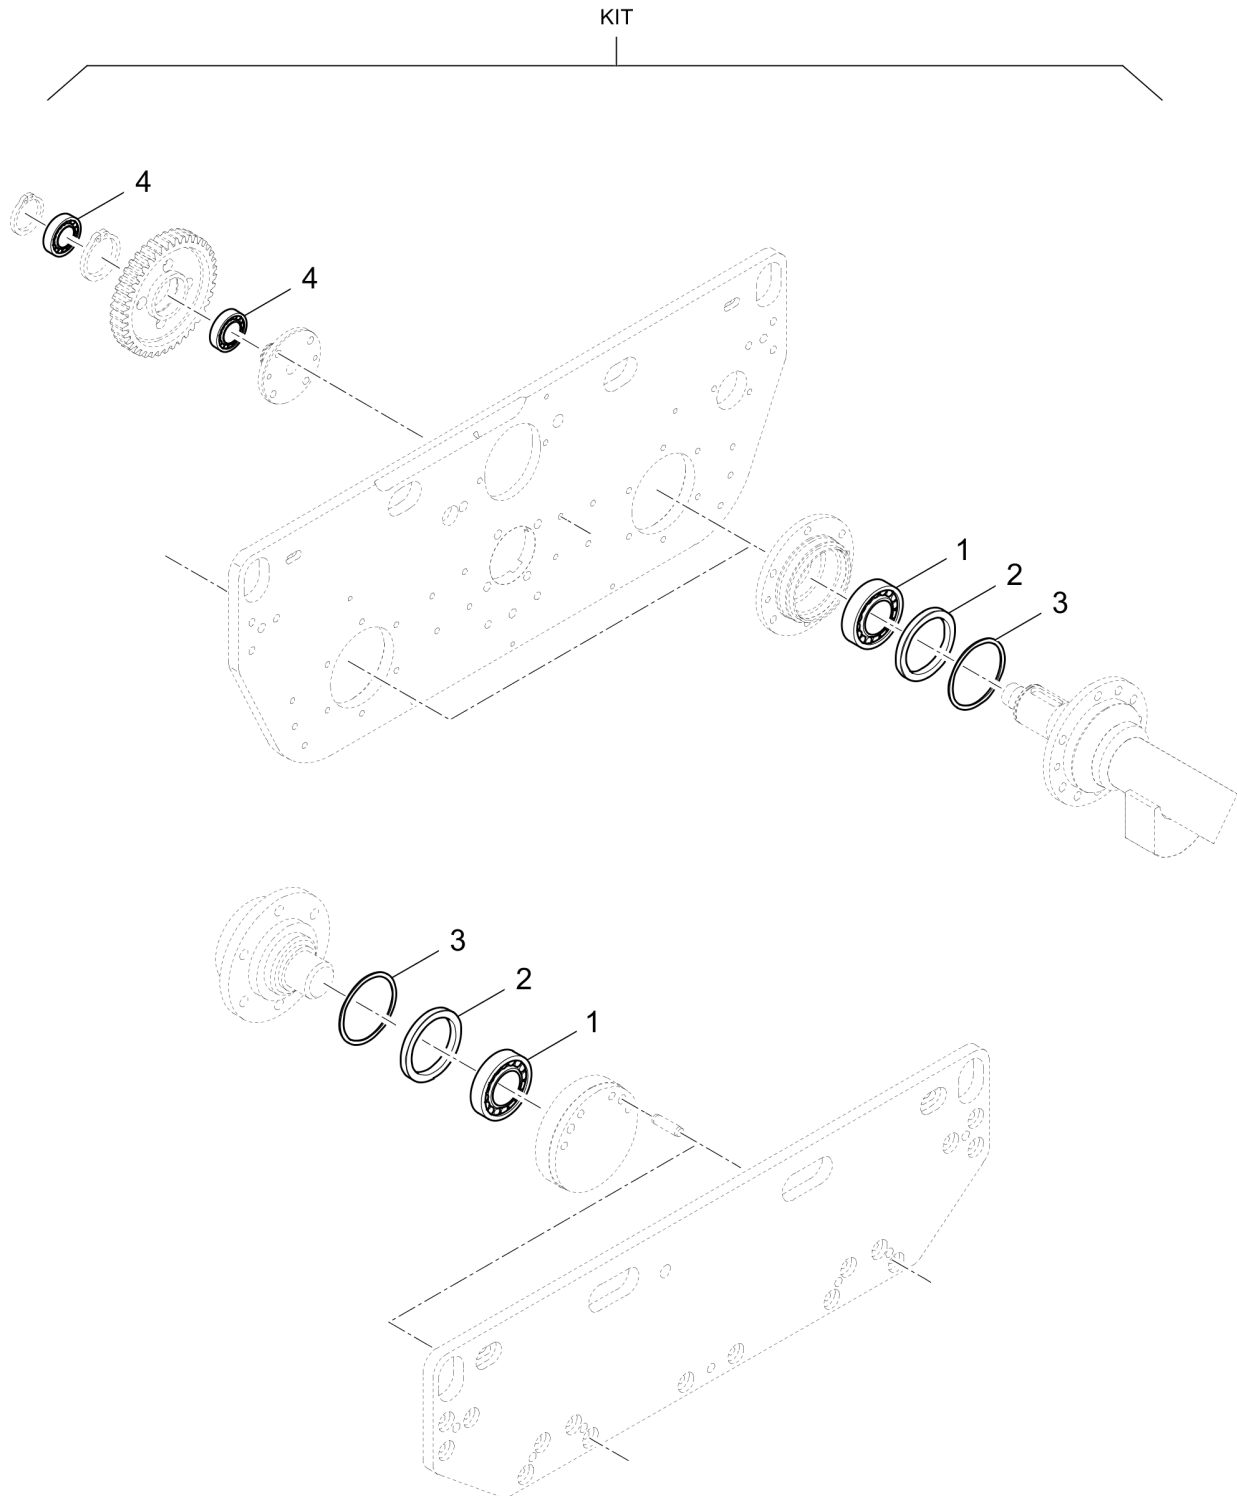

Service, repair and wear part kits 4812061774 Repair kit, exciter unit

Twin Drum Roller DTR75

Item	Part No.	Qty	Name	SN INFO
KIT	4812061774	1	Repair kit, exciter unit	
1	DL05223282	4	Cylinder roller bearing	
2	DL09314201	4	Radial seal	
3	DL82020108	4	Sealing ring	
4	DL05113306	4	Ball bearing,grooved