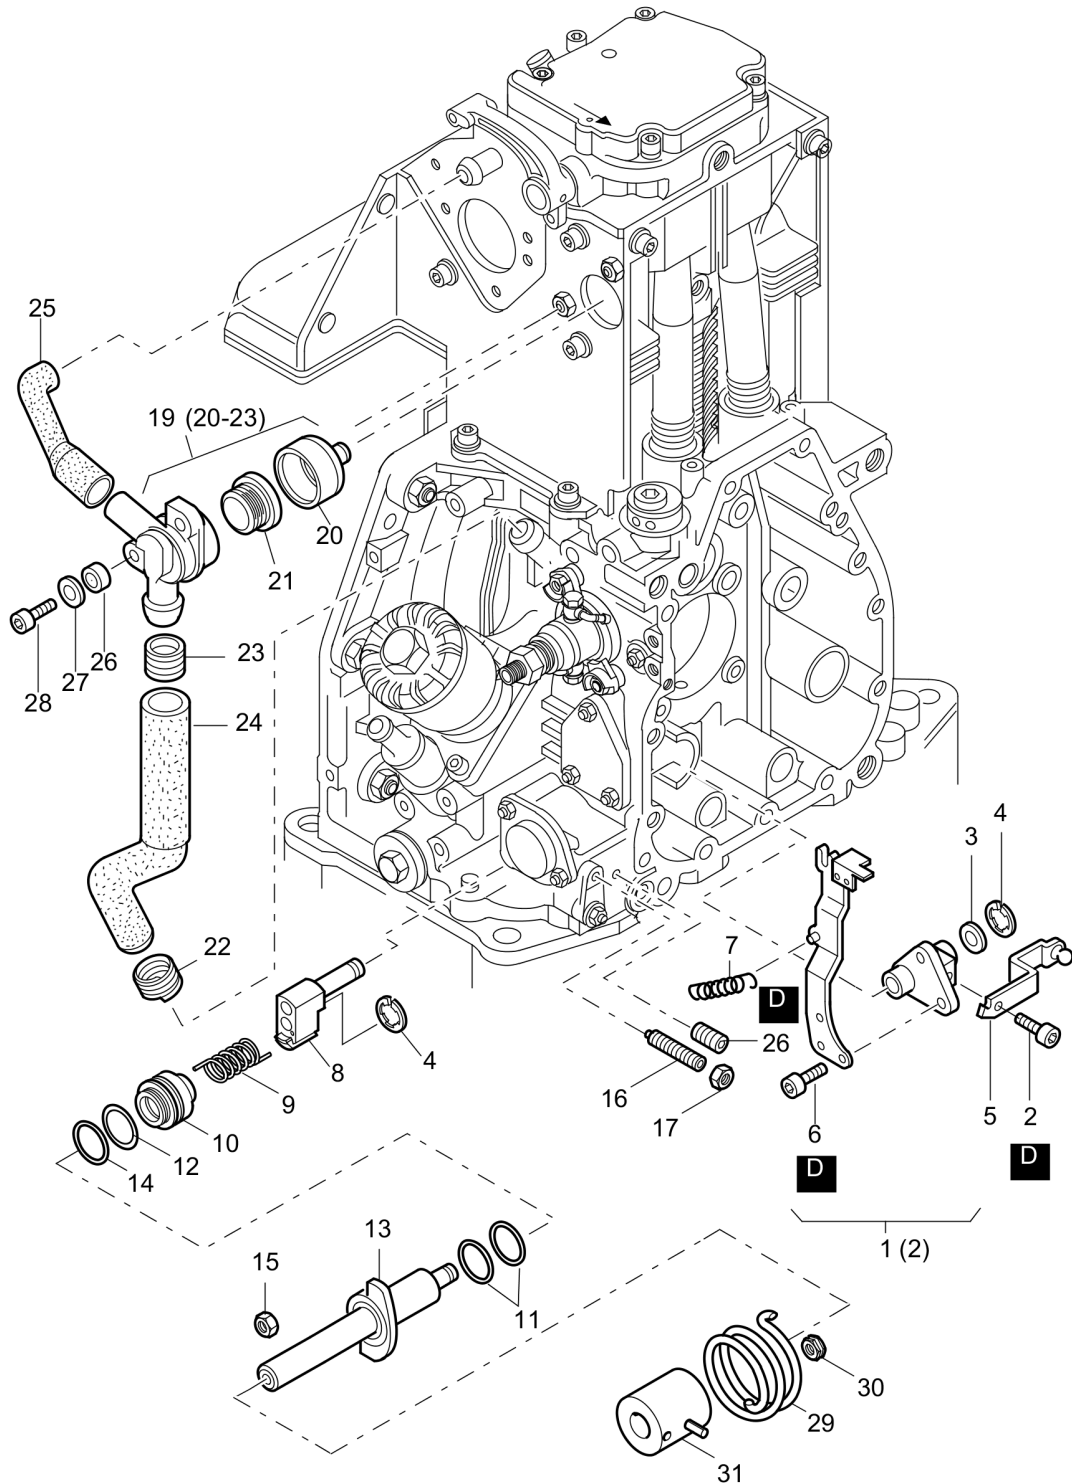

11.25

Refer to Parts Online for the most up to date information. The printed information might be outdated.
Tue Feb 14 13:41:28 UTC 2023

Twin Drum Roller DTR75

Item	Part No.	Qty	Name	SN INFO
1	DL05722749	1	Governor lever	
2	DL07230502	4	Socket-head cap screw	
3	DL05722626	1	Stop disc	
4	DL05727274	2	Safety washer	
5	DL05722480	1	Control lever	
7	DL05722627	1	Holding spring	
8	DL05722628	1	Guide	
9	DL05722449	1	Spring	
10	DL05728537	1	Spacer ring	
11	DL05728563	2	Loop ring	
12	DL06220325	1	Loop ring	
13	DL05728564	1	Stop	
14	DL05521245	1	Supporting disc	
15	DL08330610	2	Safety nut	
16	DL05821294	2	Tapped pin	
17	DL08110620	2	Hexagon nut	
18	DL07560824	1	Tapped pin	
19	DL05722441	1	Ventilation valve	
20	DL05722439	1	Cap	
21	DL05722512	1	Membrane	
22	DL05722693	1	Hose clip	
23	DL05728708	1	Hose clip	
24	DL05722540	1	Bleeding tube	
25	DL05722442	1	Bleeding tube	
26	DL05722440	2	Bushing	
27	DL08641064	2	Spring washer	
28	DL07230605	2	Socket-head cap screw	
29	DL05722772	1	Yoke spring	
30	DL05821320	1	Hexagon nut	
31	DL05722775	1	Washer	
D	DL00978006	1,00	Screw lock, middle strength