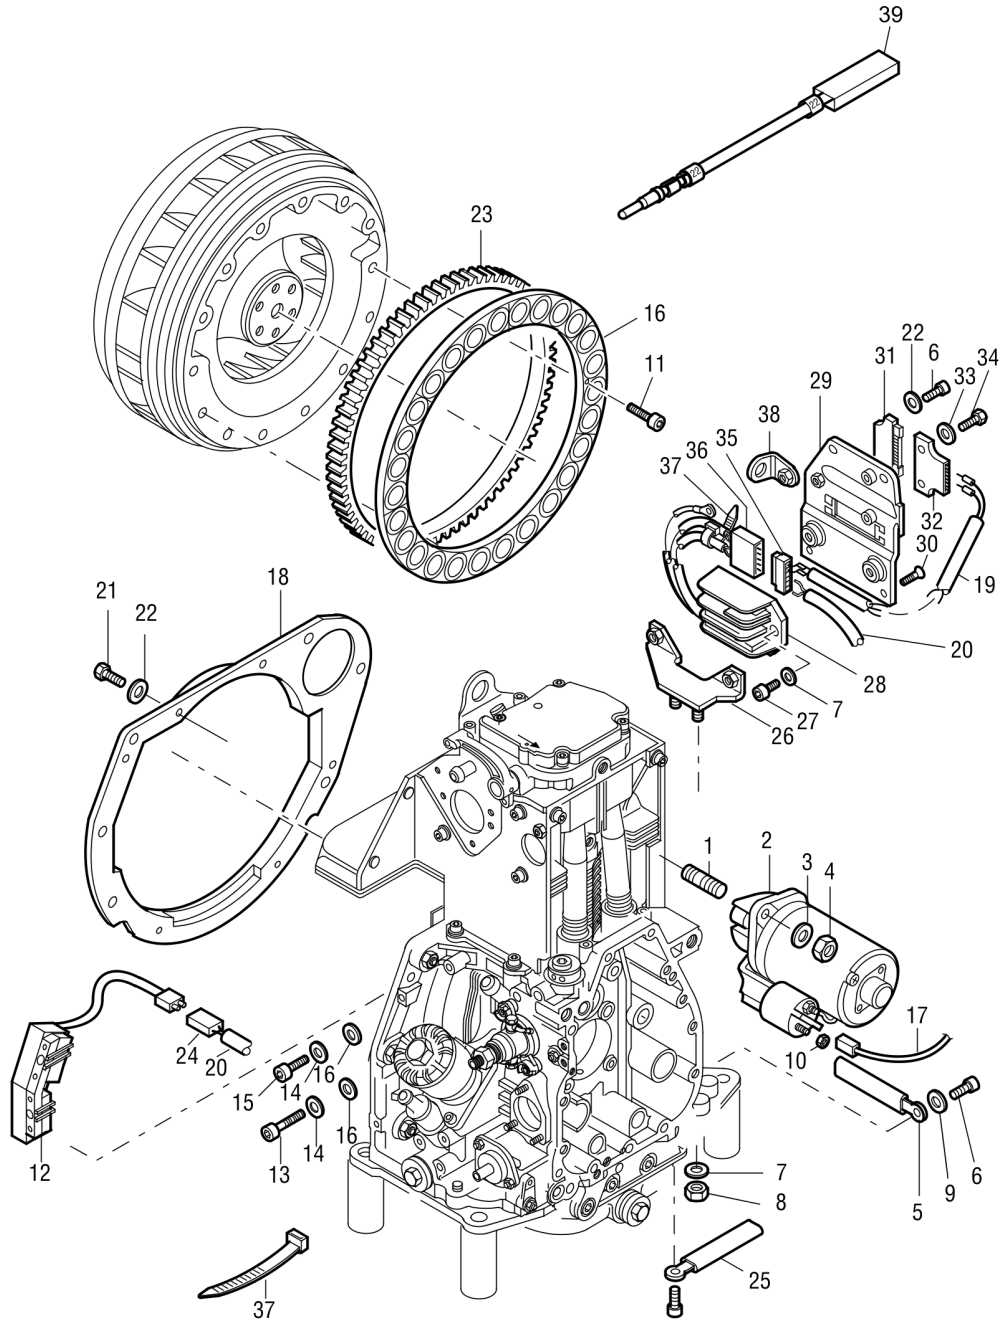

Twin Drum Roller DTR75

Engine / Fitting Parts DLMOT012330_00 Generator And Starter

11.34

Refer to Parts Online for the most up to date information. The printed information might be outdated.
Tue Feb 14 13:41:30 UTC 2023

Twin Drum Roller DTR75

Item	Part No.	Qty	Name	SN INFO
1	DL05821274	2	Pin screw	
2	DL05821275	1	Starter	
3	DL08511324	2	Washer	
4	DL05722048	2	Hexagon nut	
5	DL05722054	2	Cable clip	
6	DL07230693	2	Socket-head cap screw	
7	DL08720814	4	Spring washer, 33mm	
8	DL08110813	2	Hexagon nut	
9	DL08510612	1	Washer	
10	DL08120809	1	Hexagon nut	
11	DL05728554	12	Socket-head cap screw	
12	DL05728589	1	Coil	
13	DL07240616	1	Socket-head cap screw	
14	DL08751064	2	Spring washer	
15	DL07240620	1	Socket-head cap screw	
16	DL05728590	1	Magnet ring	
17	DL05722758	1	Cable	
18	DL05722609	1	Separating plate	
19	DL05722614	1	Wire harness	
20	DL05722608	1	Cable	
21	DL07140622	5	Hexagon bolt	
22	DL08720611	6	Spring washer	
23	DL05722572	1	Ring gear	
24	DL05722055	1	Plug housing	
25	DL05722613	2	Cable clip	
26	DL05720208	1	Holder	
27	DL07230827	2	Socket-head cap screw	
28	DL05720184	1	Regulator switch, 12V	
29	DL05722053	1	Supporting plate	
30	DL07320608	2	Countersunk screw	
31	DL05722372	1	Bush housing	
32	DL05722002	1	Pin housing	
33	DL08510511	2	Washer	
34	DL07140540	2	Hexagon bolt	
35	DL05722047	1	Plug	
36	DL05722046	1	Housing	
37	DL05722524	4	Cable binder	

Refer to Parts Online for the most up to date information. The printed information might be outdated.

Tue Feb 14 13:41:30 UTC 2023