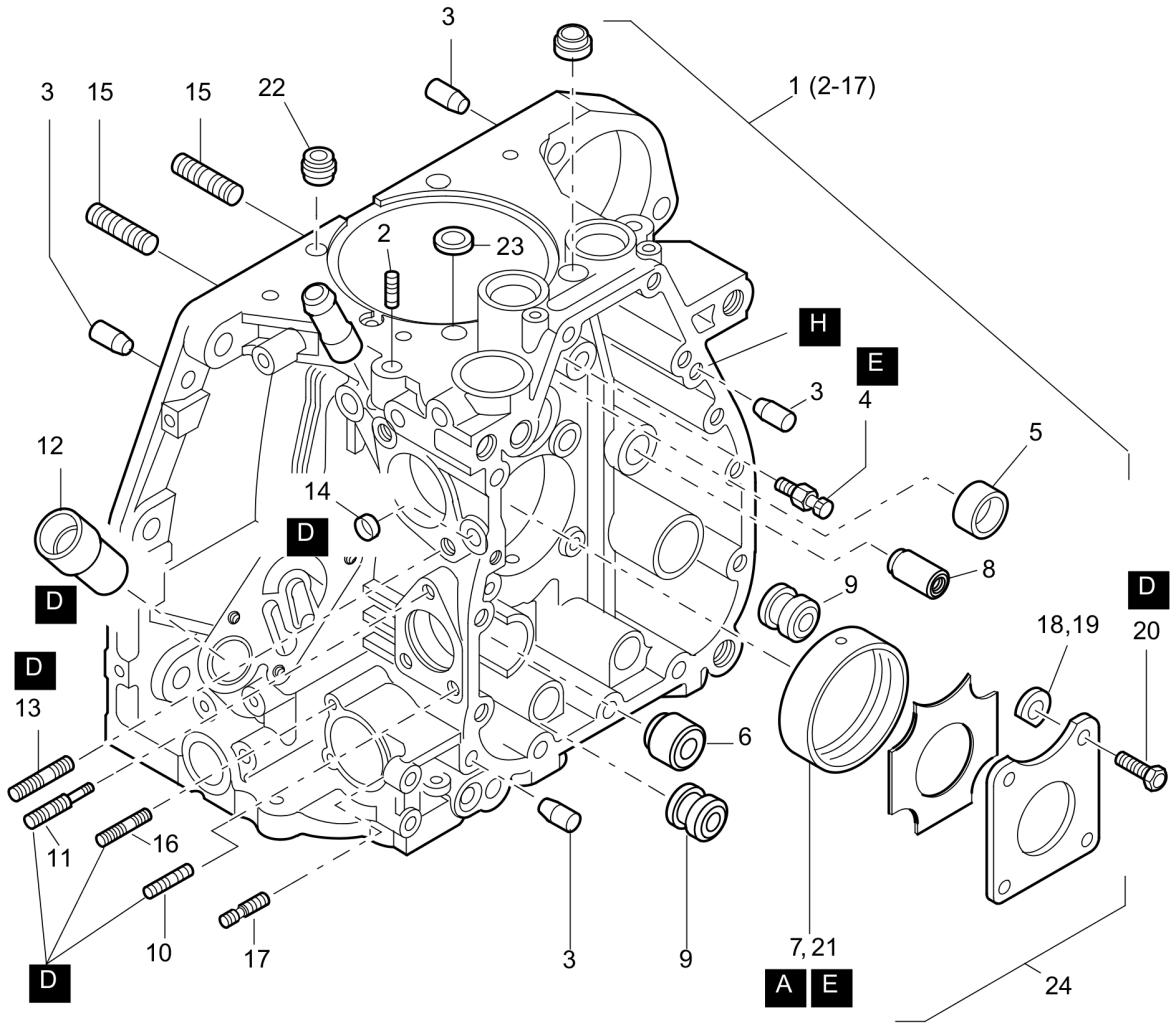

# Twin Drum Roller DTR75

Item	Part No.	Qty	Name	SN INFO
1	DL05706452	1	Diesel engine	

Refer to Parts Online for the most up to date information. The printed information might be outdated.

Tue Feb 14 13:41:22 UTC 2023