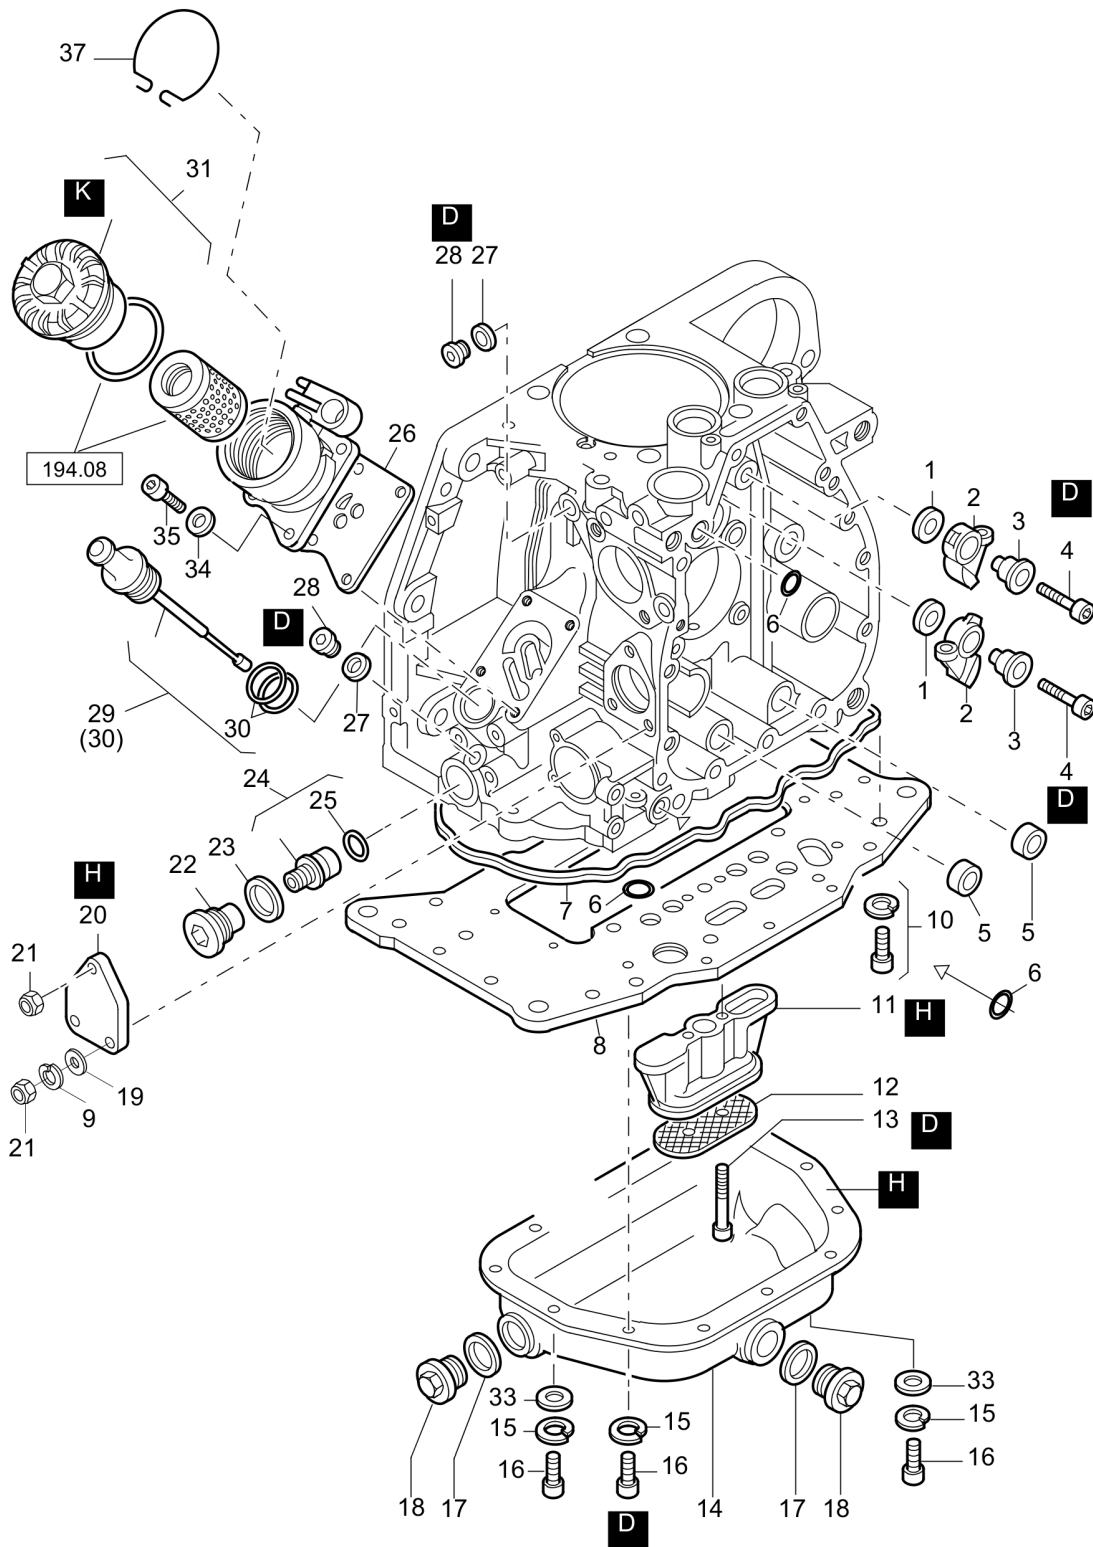

11.01-2

Refer to Parts Online for the most up to date information. The printed information might be outdated.
Tue Feb 14 13:41:23 UTC 2023

Twin Drum Roller DTR75

Item	Part No.	Qty	Name	SN INFO
1	DL05722033	2	Washer	
2	DL05722035	2	Cam follower	
3	DL05722034	2	Axle	
4	DL05723460	2	Socket-head cap screw	
5	DL05722415	2	Square ring	
6	DL06220018	3	Loop ring	
7	DL05722416	1	Square ring	
8	DL05722009	1	Base plate	
9	DL08720611	2	Spring washer	
10	DL05722759	22	Bolt and spring washer	
11	DL05722664	1	Suction housing	
12	DL05722038	1	Suction strainer	
13	DL07240620	2	Socket-head cap screw	
14	DL05722490	1	Oil pan	
15	DL08720611	12	Spring washer	
16	DL07230602	12	Socket-head cap screw	
17	DL09331198	2	Sealing ring	
18	DL07642215	2	Screw plug	
19	DL08510612	2	Washer	
20	DL05722385	1	Cover	
21	DL08330610	3	Safety nut	
22	DL05728483	1	Screw plug	
23	DL09331218	1	Sealing ring	
24	DL05720442	1	Oil overpressure valve	
25	DL05728484	1	Loop ring	
26	DL05722779	1	Gasket	
27	DL09331088	2	Sealing ring	
28	DL07621010	2	Screw plug	
29	DL05722249	1	Oil dip stick	
30	DL06220019	2	Loop ring	
31	DL05722250	1	Cover	
33	DL08510612	2	Washer	
34	DL08641064	4	Spring washer	
35	DL07230613	4	Socket-head cap screw	
37	DL05722623	1	Pressure spring	
D	DL00978006	1,00	Screw lock, middle strength	
H	DL00970017	1	Sealing compound	

Refer to Parts Online for the most up to date information. The printed information might be outdated.

Tue Feb 14 13:41:23 UTC 2023