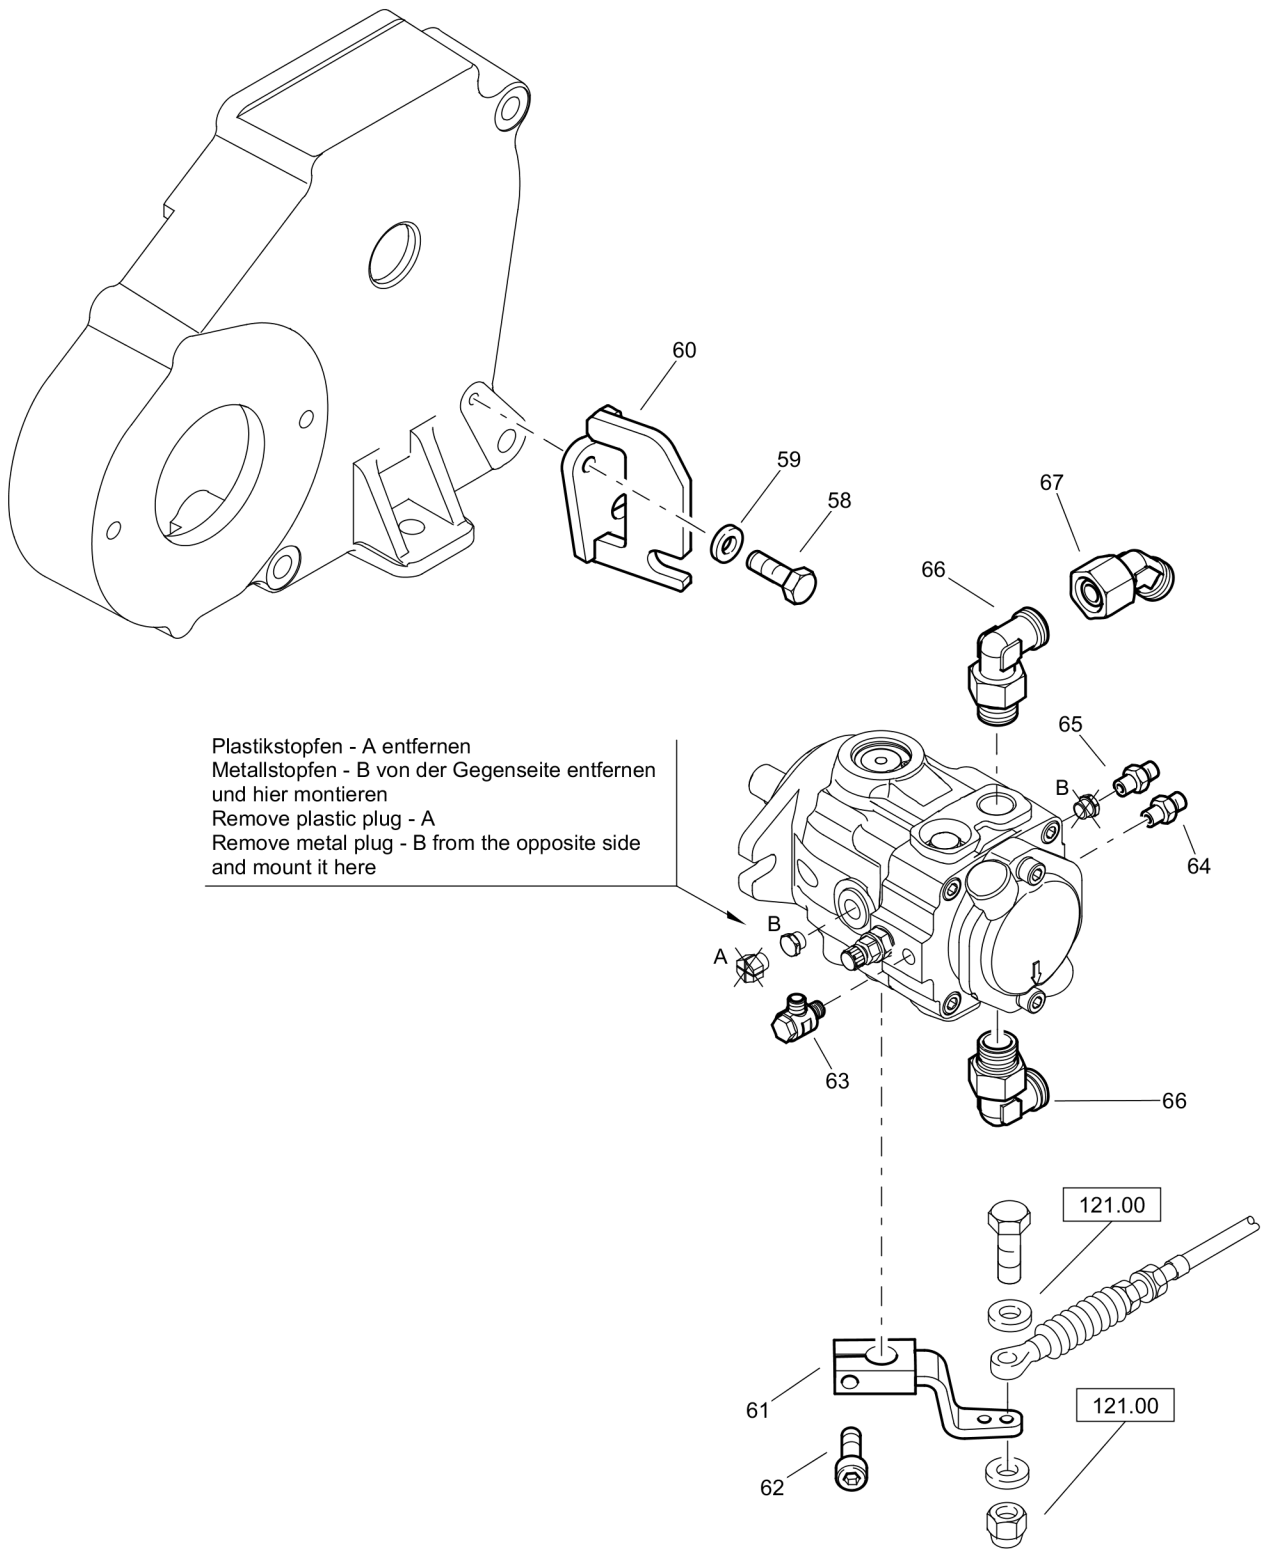

12.13/4

Twin Drum Roller DTR75

Item	Part No.	Qty	Name	SN INFO
1	DL05706452	1	Diesel engine	
2	DL09710110	1	Hollow screw	
3	DL09331148	2	Sealing ring	
4	DL05543202	1	Reducing union	
5	DL06211422	1	U-seal	
6	DL07230822	2	Socket-head cap screw	
7	DL07621416	1	Screw plug	
8	DL08510817	4	Washer	
9	DL80050164	1	Oil drain hose	
10	DL07131256	1	Hexagon bolt	
11	DL07131250	2	Hexagon bolt	
12	DL08131218	3	Safety nut	
13	DL08511324	6	Washer	
14	DL09280113	1	Spherical washer	
15	DL09280214	1	Conical socket	
16	DL82050601	3	Washer	
17	DL08130813	2	Safety nut	
18	DL82050418	1	Crank handle bracket	
19	DL07141030	2	Hexagon bolt	
20	DL08511021	2	Washer	
21	DL05617114	1	Clamping ring	
22	DL06326003	1	Toothed belt	
23	DL07131264	2	Hexagon bolt	
24	DL07131268	1	Hexagon bolt	
25	DL07140818	2	Hexagon bolt	
26	DL07230621	4	Socket-head cap screw	
27	DL07230641	6	Socket-head cap screw	
28	DL07231014	2	Socket-head cap screw	
29	DL08752084	1	Spring washer	
30	DL08511324	3	Washer	
31	DL83412584	1	Housing	
32	DL82050123	1	Toothed belt pulley	
33	DL05819047	1	Travel pump	
34	DL82050121	1	Plate	
35	DL06312249	1	V-belt	
36	DL07140828	4	Hexagon bolt	
38	DL08510817	4	Washer	

Refer to Parts Online for the most up to date information. The printed information might be outdated.

Tue Feb 14 13:41:37 UTC 2023