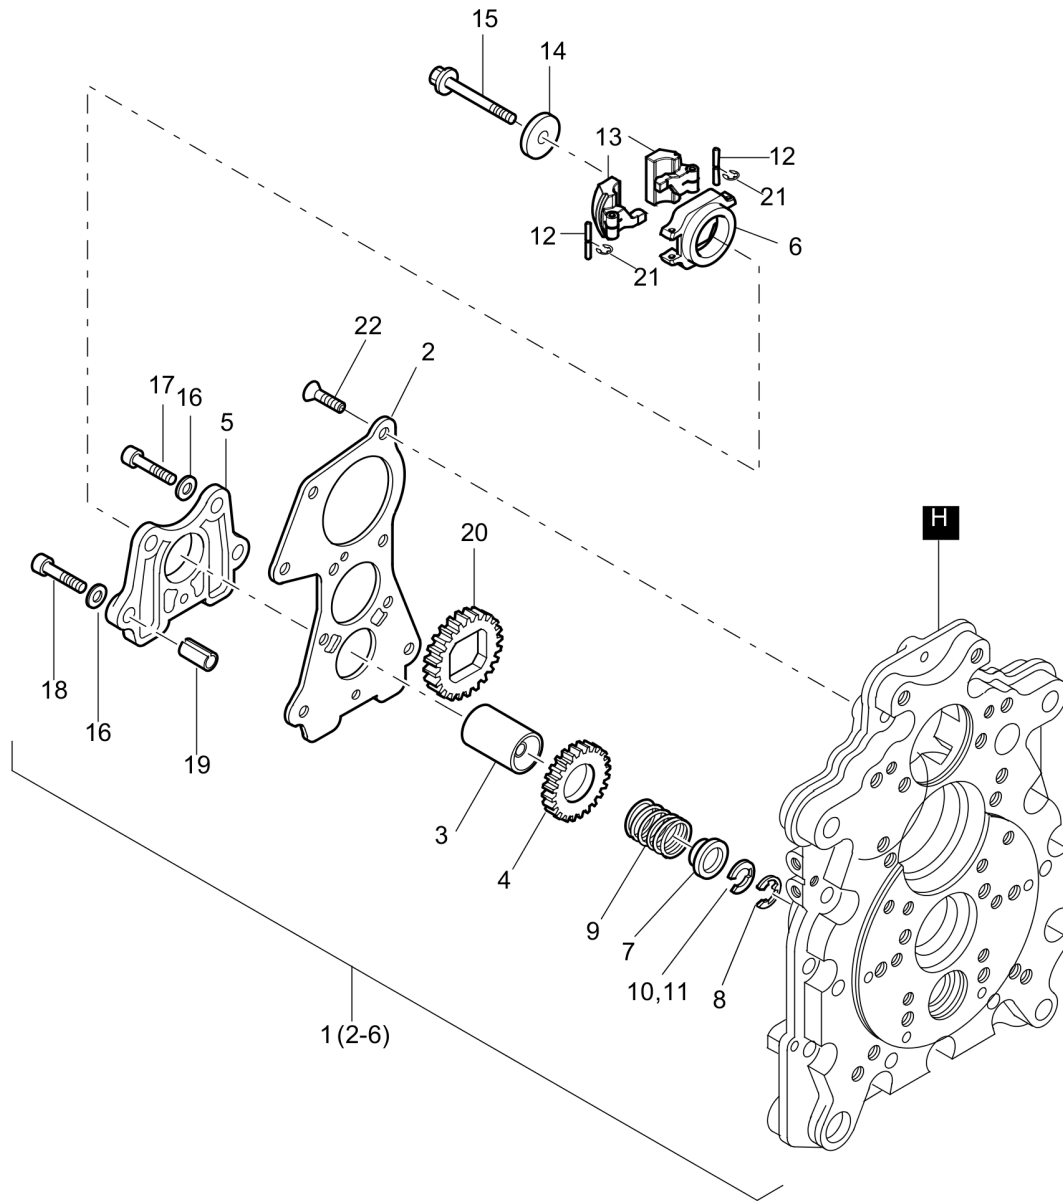

11.65

Twin Drum Roller DTR75

Item	Part No.	Qty	Name	SN INFO
1	DL05720485	1	Oil pump	
2	DL05722012	1	Oil pump cover	
3	DL05722504	1	Spring capsule and bush	
4	DL05720007	1	Gear wheel	
5	DL05723404	1	Pump housing	
6	DL05720473	1	Plate	
7	DL05722508	1	Spring cup	
8	DL05727273	1	Safety washer	
9	DL05722420	1	Governor spring	
10	DL05722509	1	Safety washer, 0.5mm	
11	DL05720285	1	Safety washer, 0.3mm	
12	DL05720474	2	Toggle pin	
13	DL05720475	2	Centrifugal weight	
14	DL05722507	1	Stop disc	
15	DL05722506	1	Bolt	
16	DL08641064	5	Spring washer	
17	DL07230621	3	Socket-head cap screw	
18	DL07230623	2	Socket-head cap screw	
19	DL05722730	2	Dowel pin	
20	DL05720008	1	Gear wheel	
21	DL05720476	2	Safety washer	
22	DL05722011	5	Countersunk screw	
H	DL00970017	1	Sealing compound