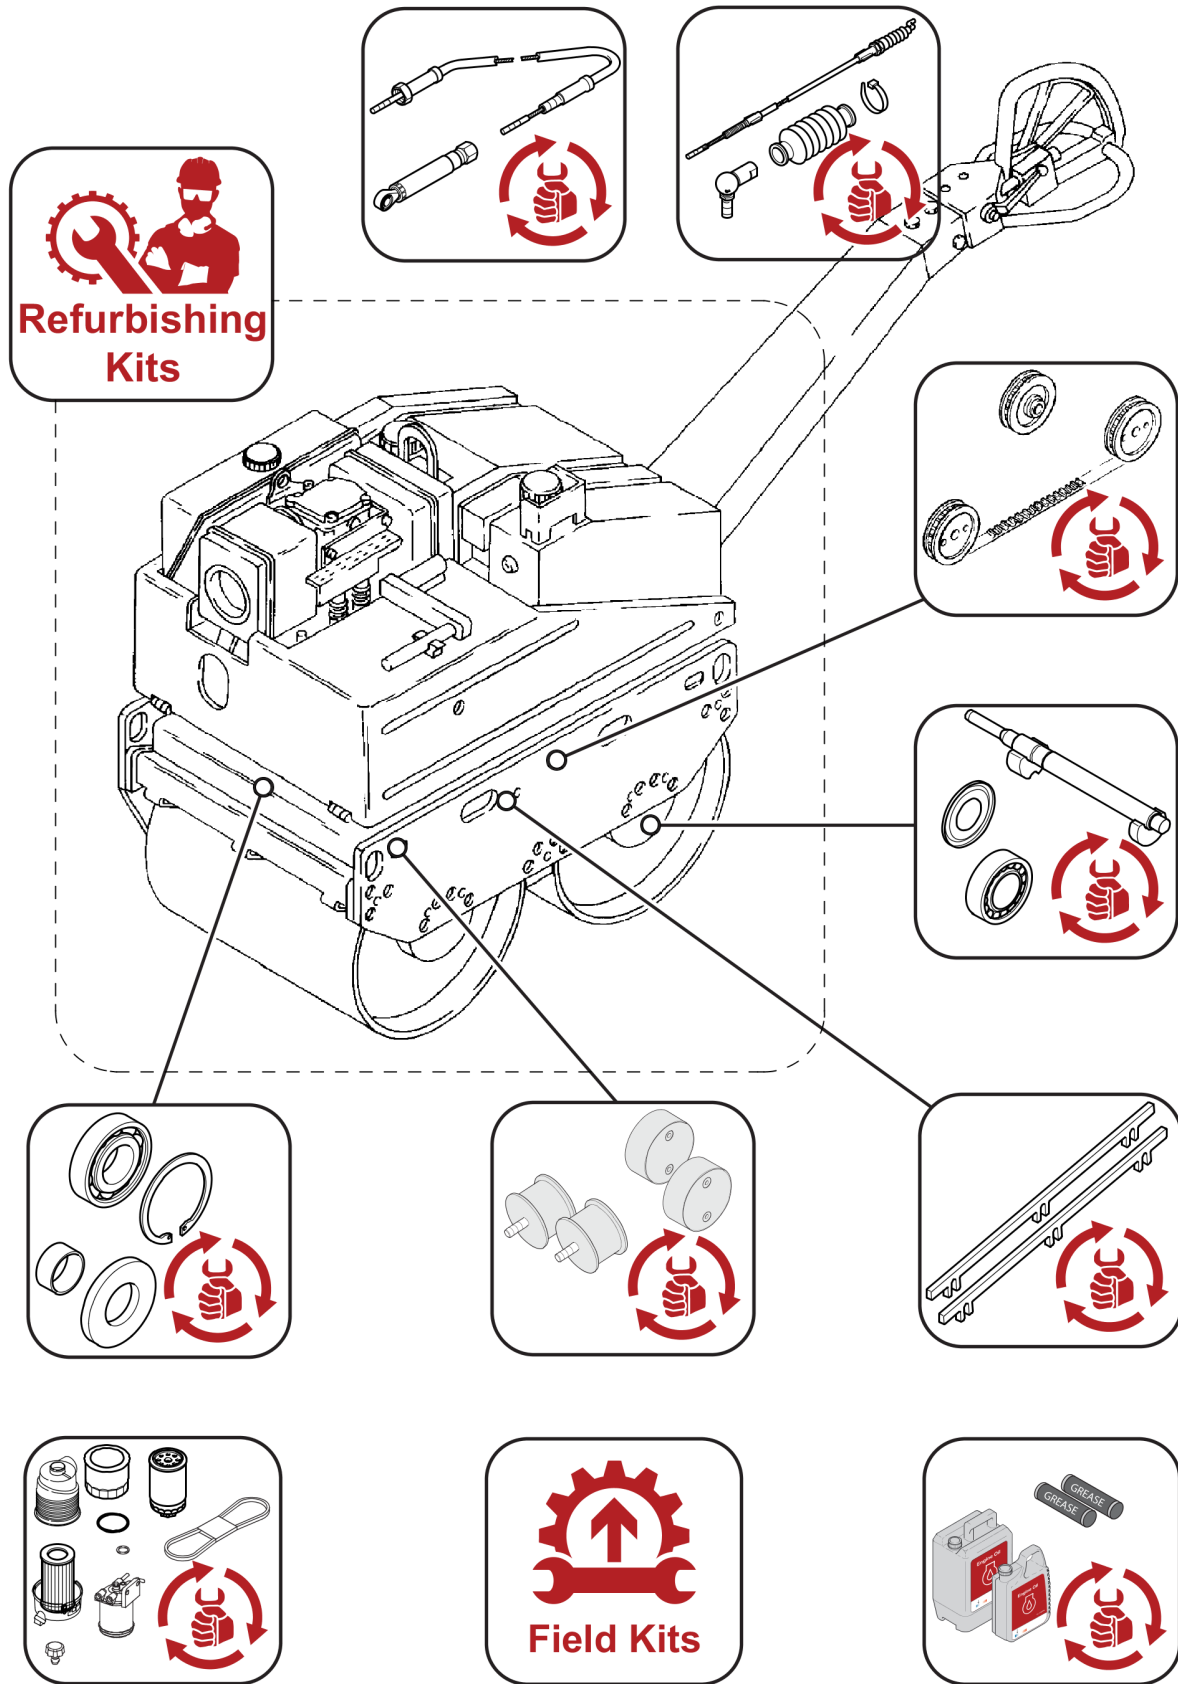

Service, repair and wear part kits

Refer to Parts Online for the most up to date information. The printed information might be outdated.

Tue Feb 14 13:41:12 UTC 2023

Twin Drum Roller DTR75

Item	Part No.	Qty	Name	SN INFO
1			Service, repair and wear part kits	
1.1	4812061773	1	Repair kit, shock-absorber	
1.2	4812061777	1	Repair kit, transmission	
1.3	4812061774	1	Repair kit, exciter unit	
1.4	4812061775	1	Wear kit, scraper	
1.5	4812061776	1	Wear kit, drum vibration	
1.6	DL05561241	1	Repair kit, control cable, travel	
1.7	DL92492472	1	Service kit	
2			Refurbishing kit	
2.1	4812061779	1	Refurbishing kit, covering	
2.2	4812061778	1	Refurbishing kit, decals	
2.3	-		Color Dynapac-Light	
3			Field kit	
3.1	DL92410927	1	X19-Attachment plate 2x150mm	
3.2	DL92401065	1	WE10-Cleaning rod	
4	PNNA		Lubricants and operating substances