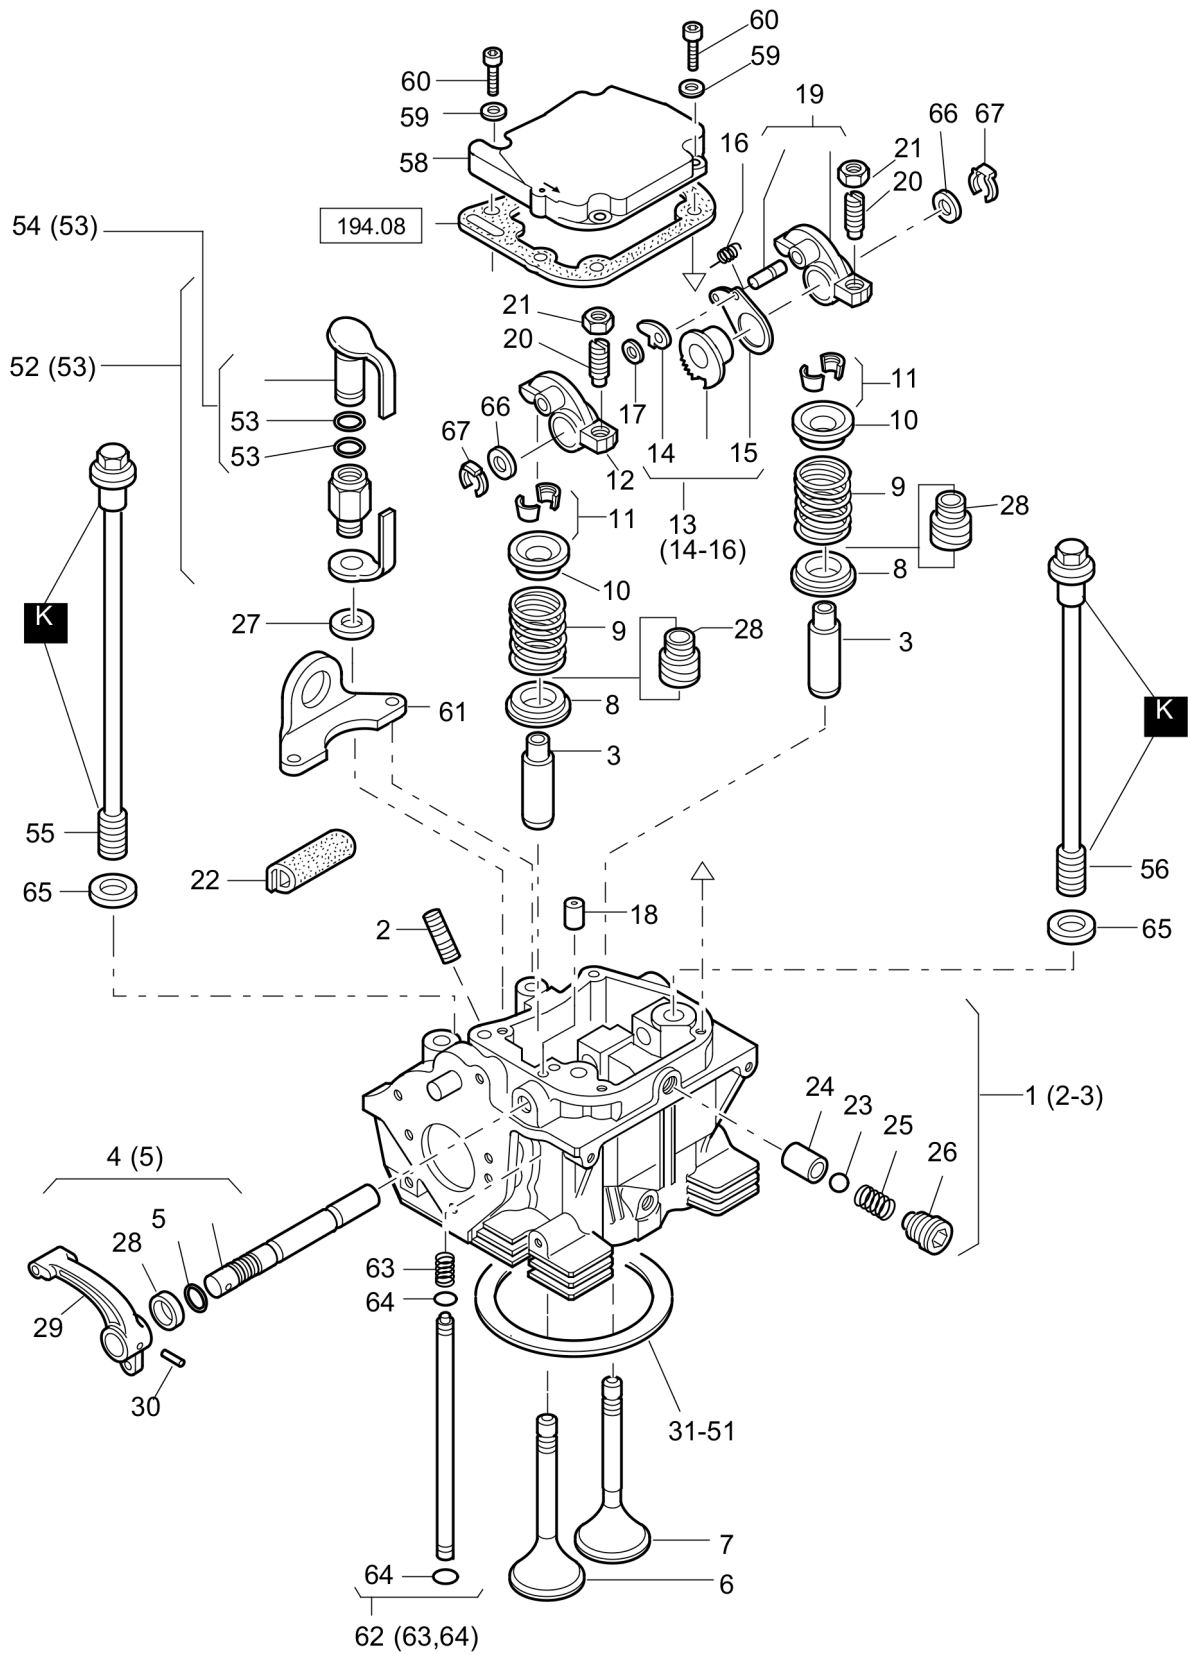

Engine / Fitting Parts DLMOT012319_00 Cylinder Head

11.08

Refer to Parts Online for the most up to date information. The printed information might be outdated.
Tue Feb 14 13:41:25 UTC 2023

Twin Drum Roller DTR75

Item	Part No.	Qty	Name	SN INFO
1	DL05723477	1	Cylinder head	
2	DL07510832	1	Pin screw	
3	DL05821228	2	Valve guide	
4	DL05720010	1	Rocker lever axle	
5	DL06220083	1	Loop ring	
6	DL05723478	1	Valve cone,inlet	
7	DL05723479	1	Valve cone,outlet	
8	DL05722727	2	Washer	
9	DL05722266	2	Valve spring	
10	DL05722265	2	Spring cup	
11	DL05723226	2,00	Valve cone pair	
12	DL05722389	1	Rocker lever,inlet	
13	DL05728523	1	Gear wheel	
14	DL05722482	1	Catch	
15	DL05722503	1	Spring plate	
16	DL05724317	1	Yoke spring	
17	DL05727272	1	Safety washer	
18	DL05728581	1	Pin nozzle	
19	DL05722393	1	Rocker lever,outlet	
20	DL05722513	2	Setscrew	
21	DL05723252	2	Hexagon nut	
22	DL05722679	1	Sealing strip	
23	DL05340070	1	Ball	
24	DL05722517	1	Bushing	
25	DL05722044	1	Pressure spring	
26	DL05722481	1	Setscrew	
27	DL09331108	1	Sealing ring	
28	DL05722559	2	Valve stem seal	
29	DL05722373	1	Handle	
30	DL09150410	1	Dowel pin	
31	DL05722684	1	Cylinder head gasket	
32	DL05723480	1	Cylinder head gasket	
33	DL05722056	1	Cylinder head gasket	
34	DL05723481	1	Cylinder head gasket	
35	DL05722685	1	Cylinder head gasket	
36	DL05723482	1	Cylinder head gasket	
37	DL05722686	1	Cylinder head gasket	

Refer to Parts Online for the most up to date information. The printed information might be outdated.

Tue Feb 14 13:41:25 UTC 2023