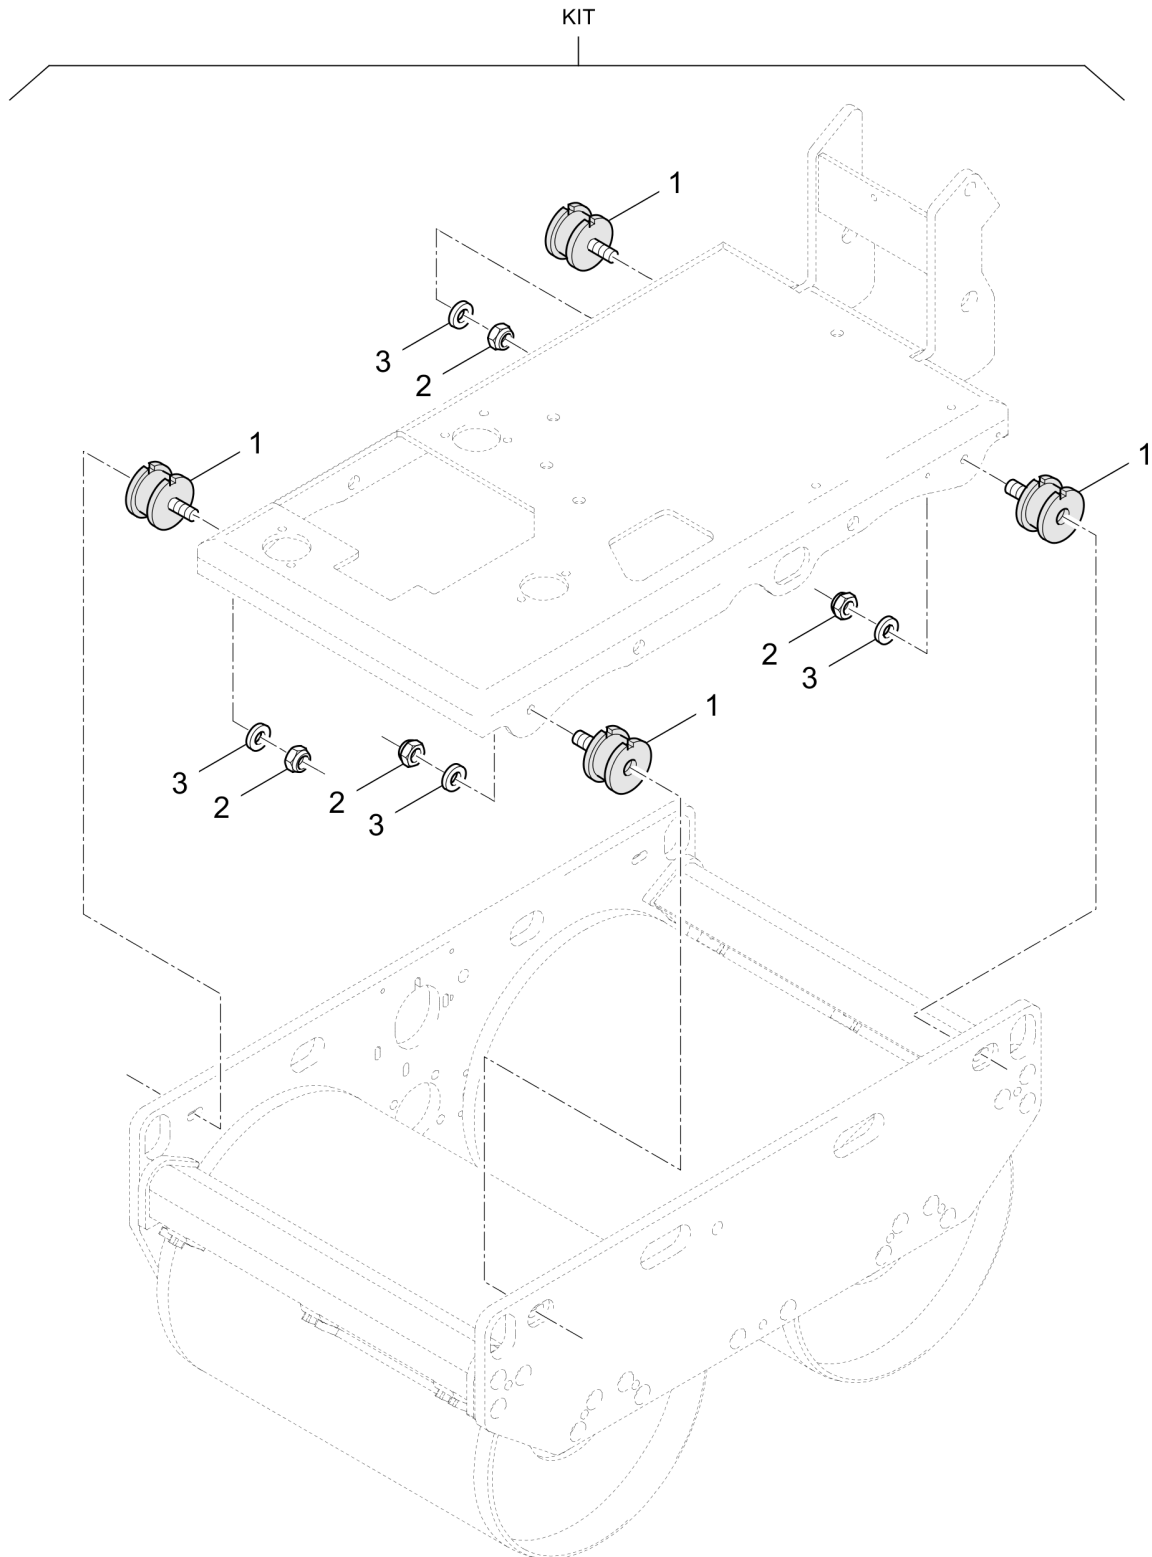

Service, repair and wear part kits 4812061773 Repair kit, shock-absorber

Refer to Parts Online for the most up to date information. The printed information might be outdated.

Tue Feb 14 13:41:13 UTC 2023

Twin Drum Roller DTR75

Item	Part No.	Qty	Name	SN INFO
KIT	4812061773	1	Repair kit, shock-absorber	
1	DL06127525	4	Rubber buffer	
2	DL08131218	4	Safety nut	
3	DL08752130	4	Spring washer	

Refer to Parts Online for the most up to date information. The printed information might be outdated.

Tue Feb 14 13:41:13 UTC 2023