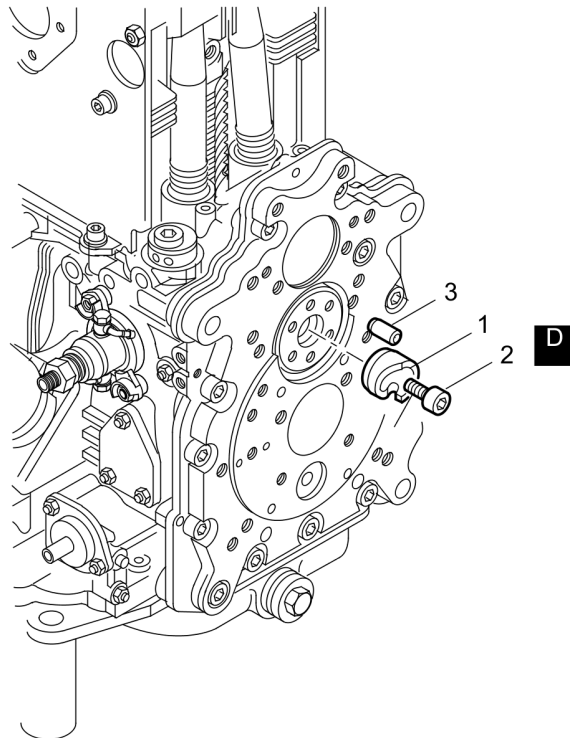

11.32

Refer to Parts Online for the most up to date information. The printed information might be outdated.

Tue Feb 14 13:41:29 UTC 2023

Twin Drum Roller DTR75

Item	Part No.	Qty	Name	SN INFO
1	DL05722453	1	Cranking jaw	
2	DL07240804	1	Socket-head cap screw	
3	DL09126536	1	Pin,cylindric	
D	DL00978006	1,00	Screw lock, middle strength