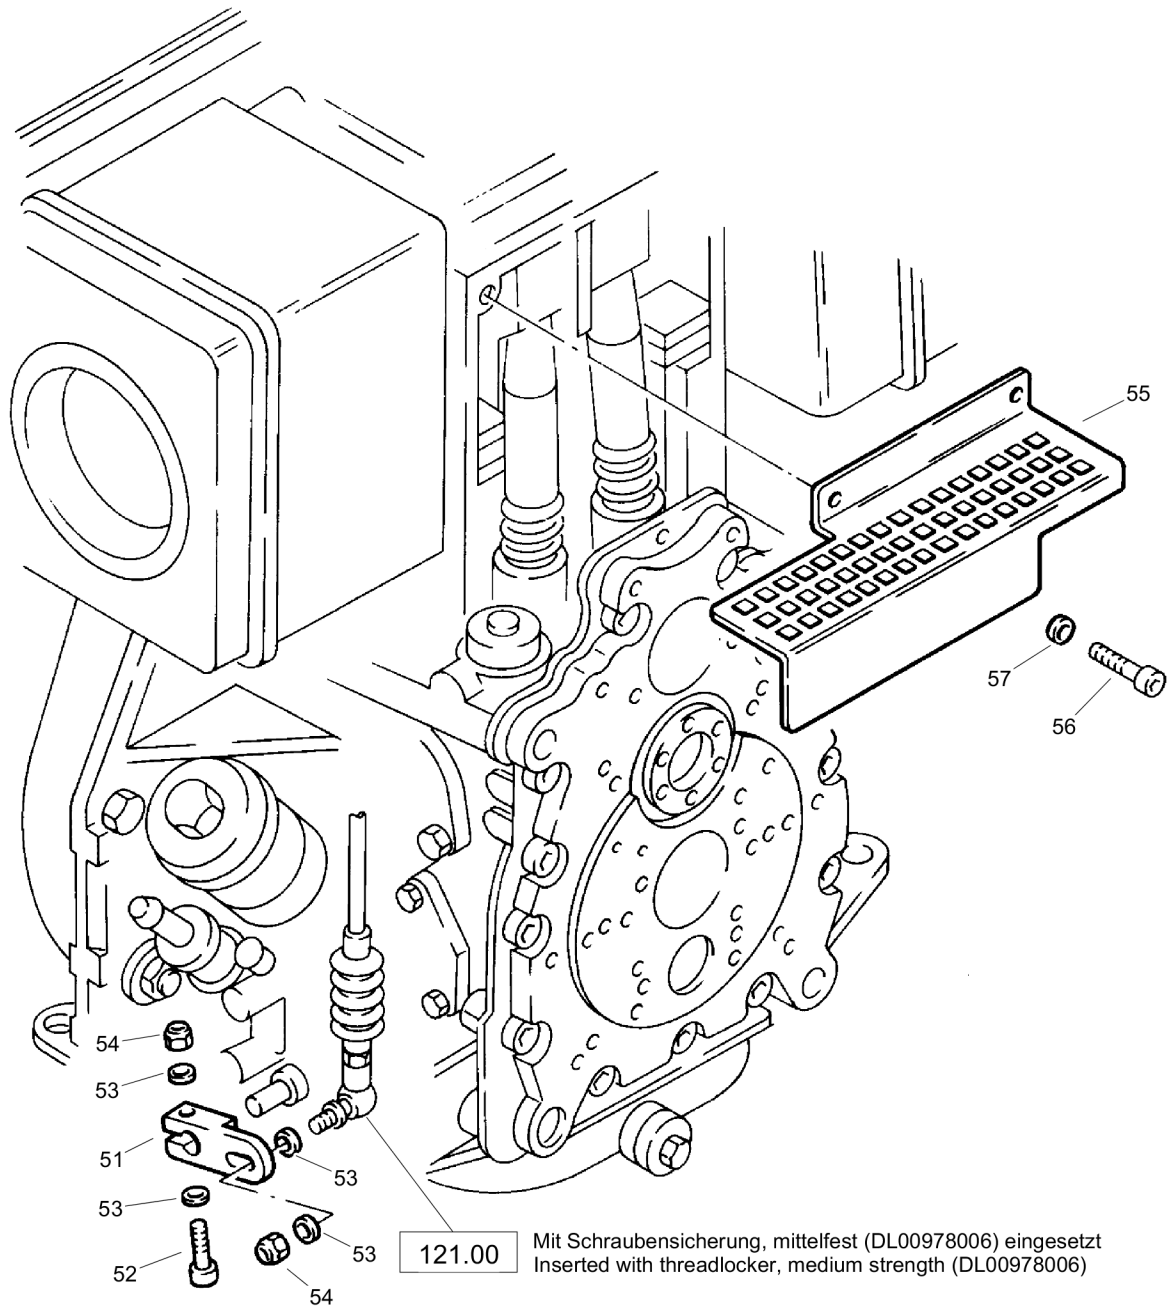

12.13/3

Refer to Parts Online for the most up to date information. The printed information might be outdated.

Tue Feb 14 13:41:36 UTC 2023