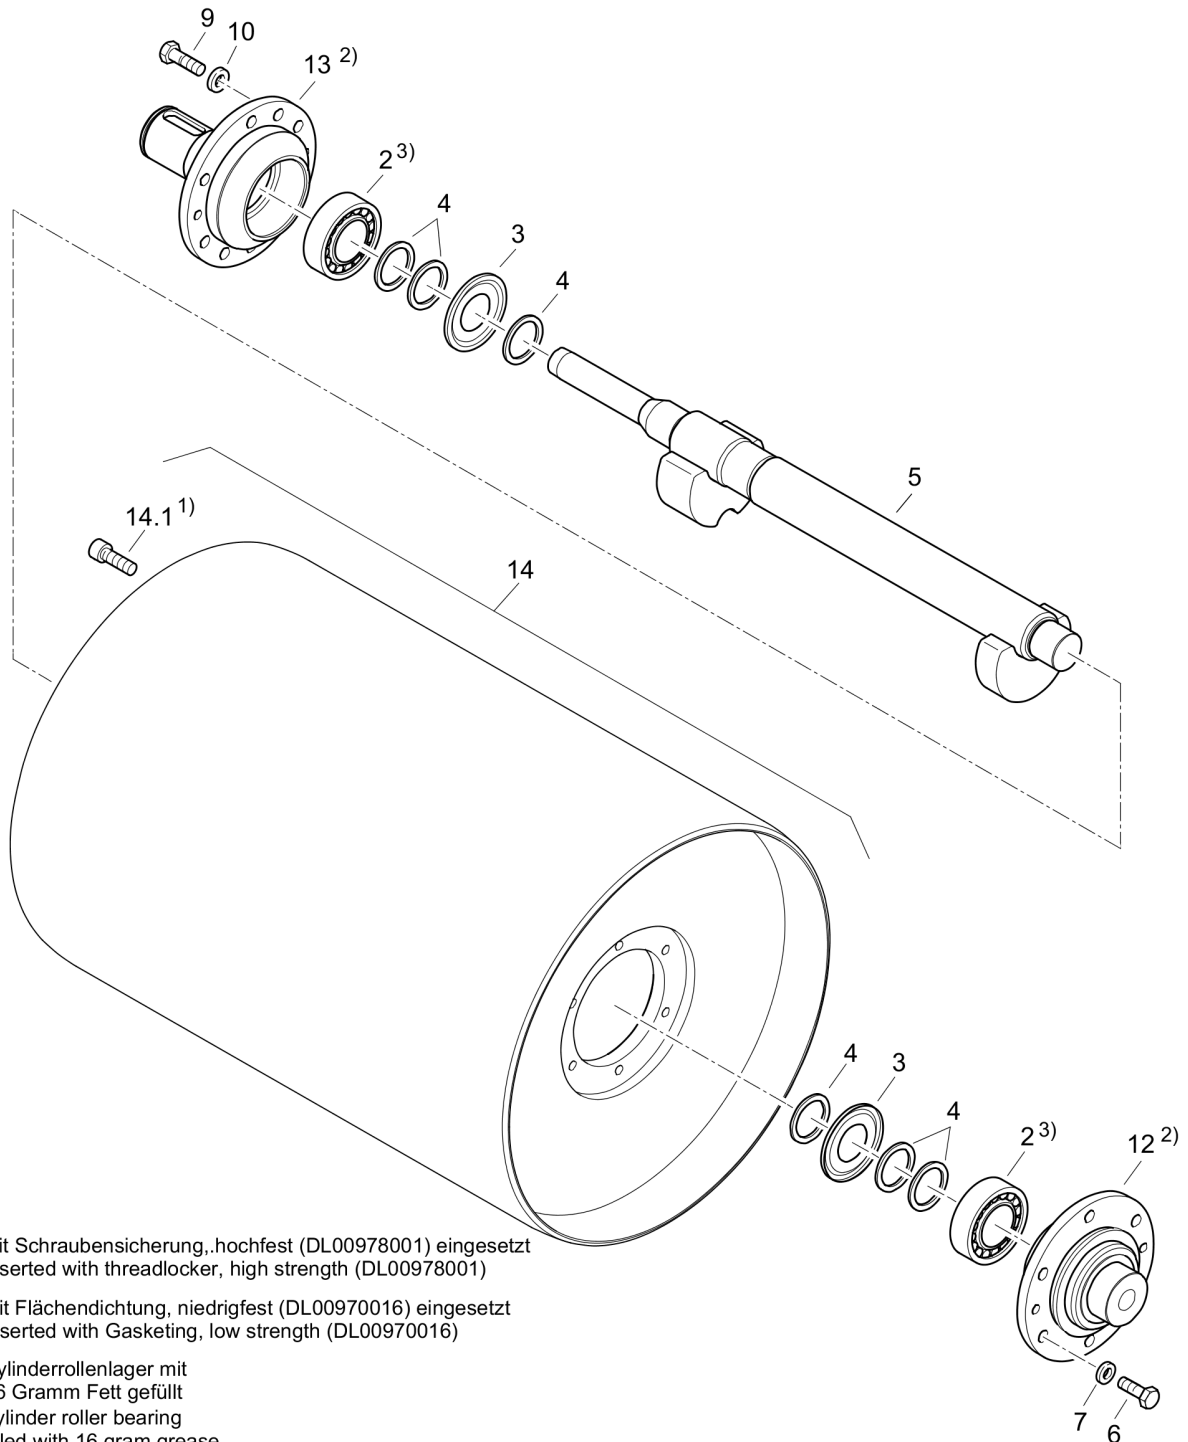

Twin Drum Roller DTR75

Drum / Tyres DL82110000_00 Vibr. Drum,Smooth

1) Mit Schraubensicherung, „hochfest“ (DL00978001) eingesetzt
  Inserted with threadlocker, high strength (DL00978001)
2) Mit Flächendichtung, „niedrigfest“ (DL00970016) eingesetzt
  Inserted with Gasketing, low strength (DL00970016)
3) Zylinderrollenlager mit
  16 Gramm Fett gefüllt
  cylinder roller bearing
  filled with 16 gram grease

61.02