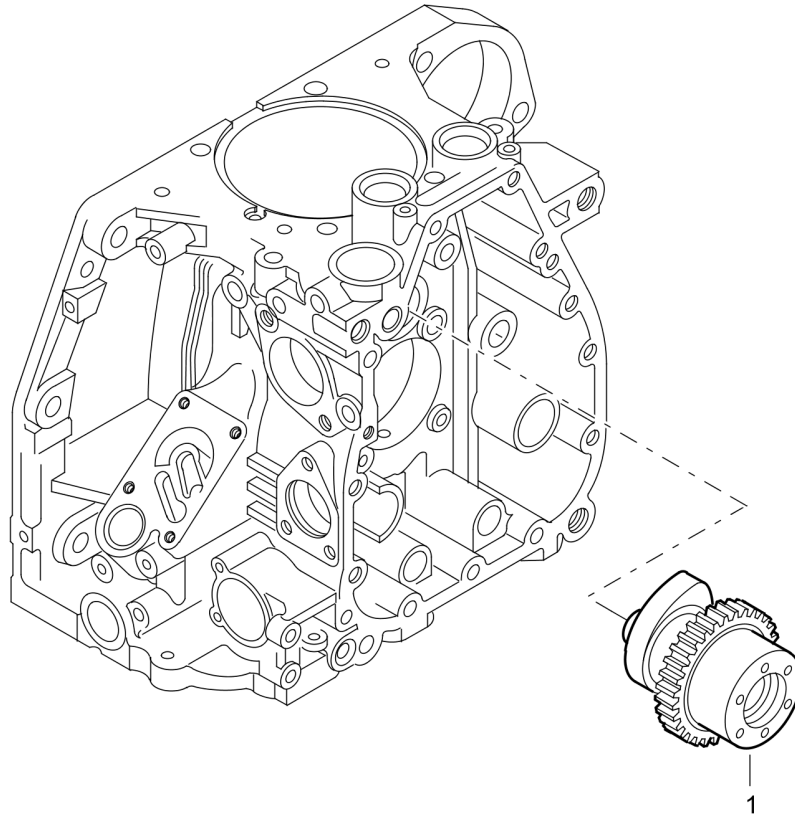

Twin Drum Roller DTR75

Item	Part No.	Qty	Name	SN INFO
38	DL05723483	1	Cylinder head gasket	
39	DL05722057	1	Cylinder head gasket	
40	DL05723484	1	Cylinder head gasket	
41	DL05722687	1	Cylinder head gasket	
42	DL05723485	1	Cylinder head gasket	
43	DL05722688	1	Cylinder head gasket	
44	DL05723486	1	Cylinder head gasket	
45	DL05722689	1	Cylinder head gasket	
46	DL05723487	1	Cylinder head gasket	
47	DL05722690	1	Cylinder head gasket	
48	DL05723488	1	Cylinder head gasket	
49	DL05722691	1	Cylinder head gasket	
50	DL05723489	1	Cylinder head gasket	
51	DL05722692	1	Cylinder head gasket	
52	DL05722511	1	Dosing device	
53	DL05722935	2	Loop ring	
54	DL05722510	1	Plug	
55	DL05722271	2	Cylinder head bolt	
56	DL05722270	2	Cylinder head bolt	
58	DL05724218	1	Cylinder head cover	
59	DL08641064	4	Spring washer	
60	DL07230621	4	Socket-head cap screw	
61	DL05722471	1	Suspension angle	
62	DL05722552	1	Oil pressure line	
63	DL05722045	1	Pressure spring	
64	DL06220017	2	Loop ring	
65	DL05722033	4	Washer	
66	DL05722394	2	Washer	
67	DL05722479	2	Circlip	
K	DL05721037	1	Grease,special	
194.08	DL92492472_00		Service kit	

11.09