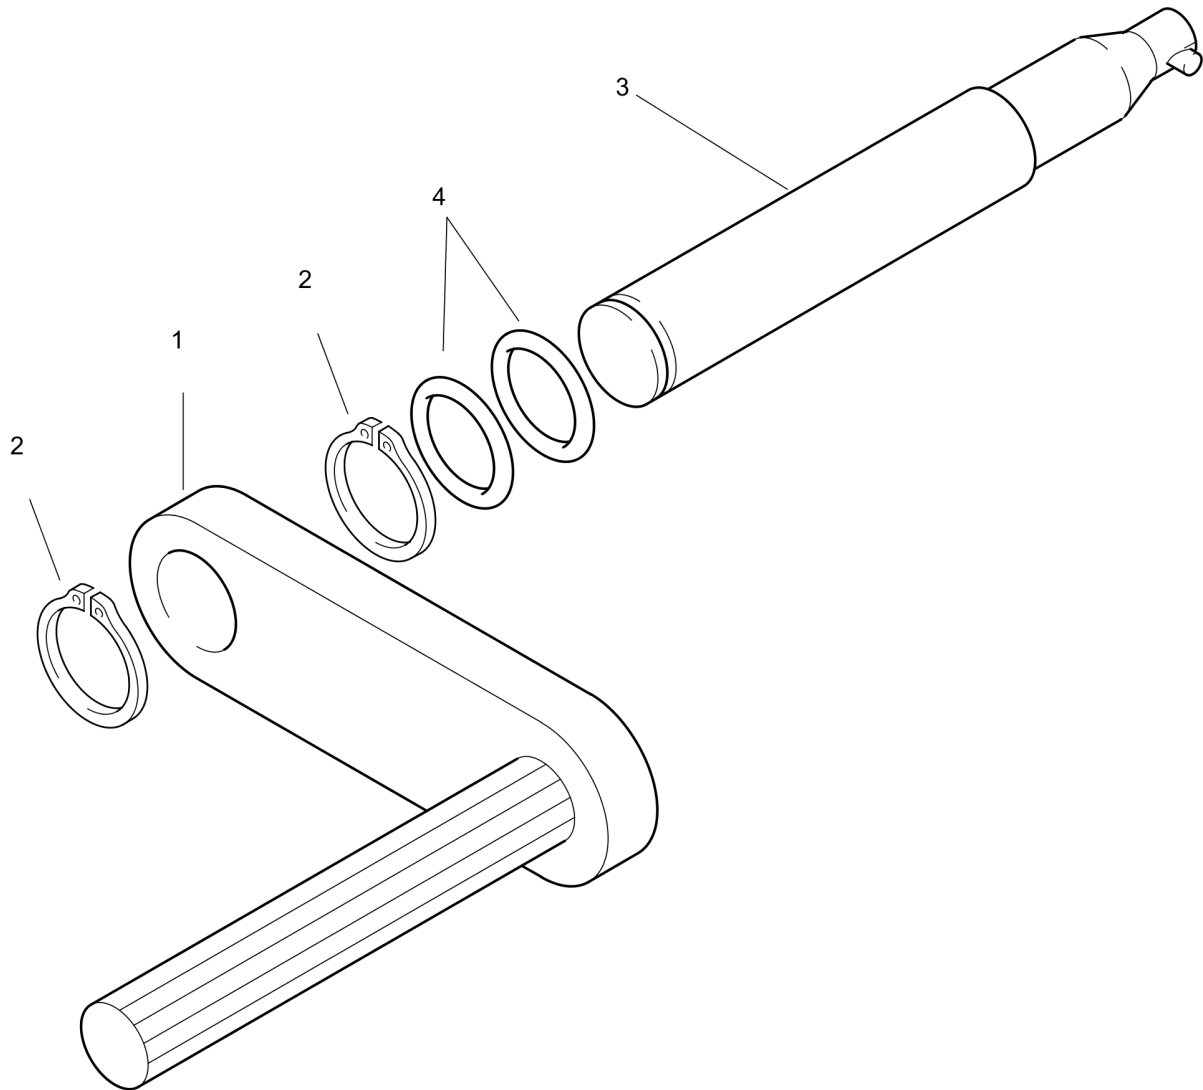

Special Equipment DL05030010_00 Safety crank handle, assembled

121.04

Refer to Parts Online for the most up to date information. The printed information might be outdated.
Tue Feb 14 13:41:59 UTC 2023

Twin Drum Roller DTR75

Item	Part No.	Qty	Name	SN INFO
1	DL05725651	1	Safety crank handle	
2	DL09240030	2	Circlip,external	
3	DL05722408	1	Cranking jaw	
4	DL05725663	2	Loop ring