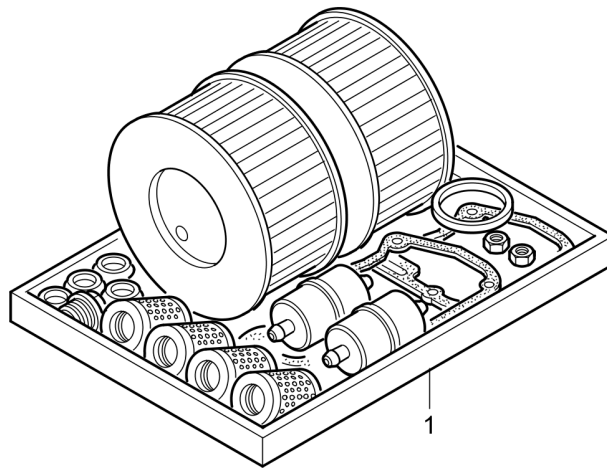

Twin Drum Roller DTR75

Item	Part No.	Qty	Name	SN INFO
1	DL05721042	1	Kit,seal	
2	DL05721039	1	Kit,seal	

11.48