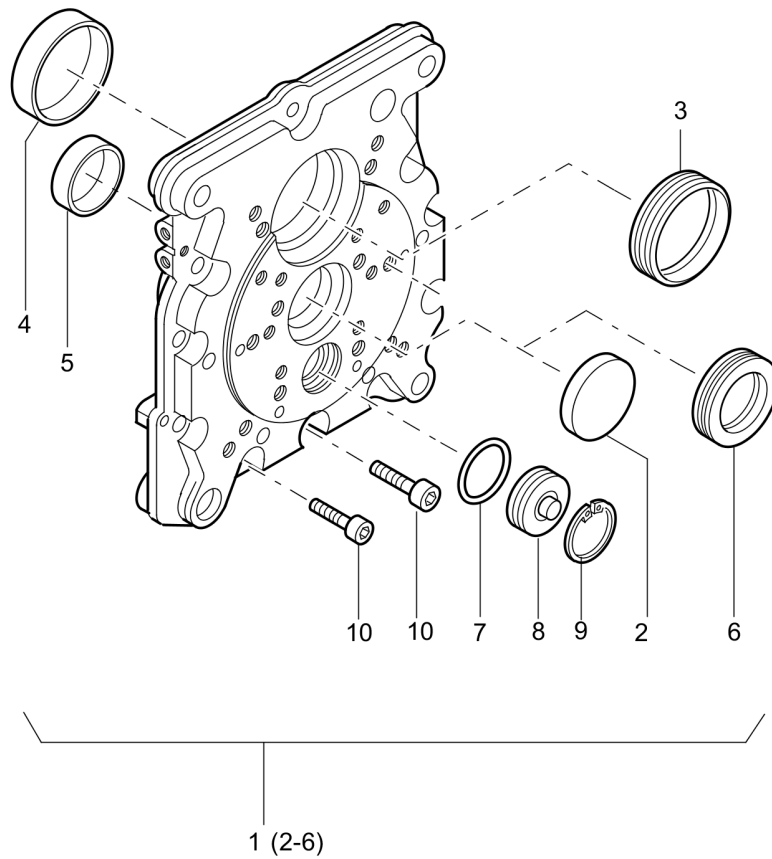

# Twin Drum Roller DTR75

Item	Part No.	Qty	Name	SN INFO
1	DL05720443	1	Camshaft	

Refer to Parts Online for the most up to date information. The printed information might be outdated.

Tue Feb 14 13:41:25 UTC 2023