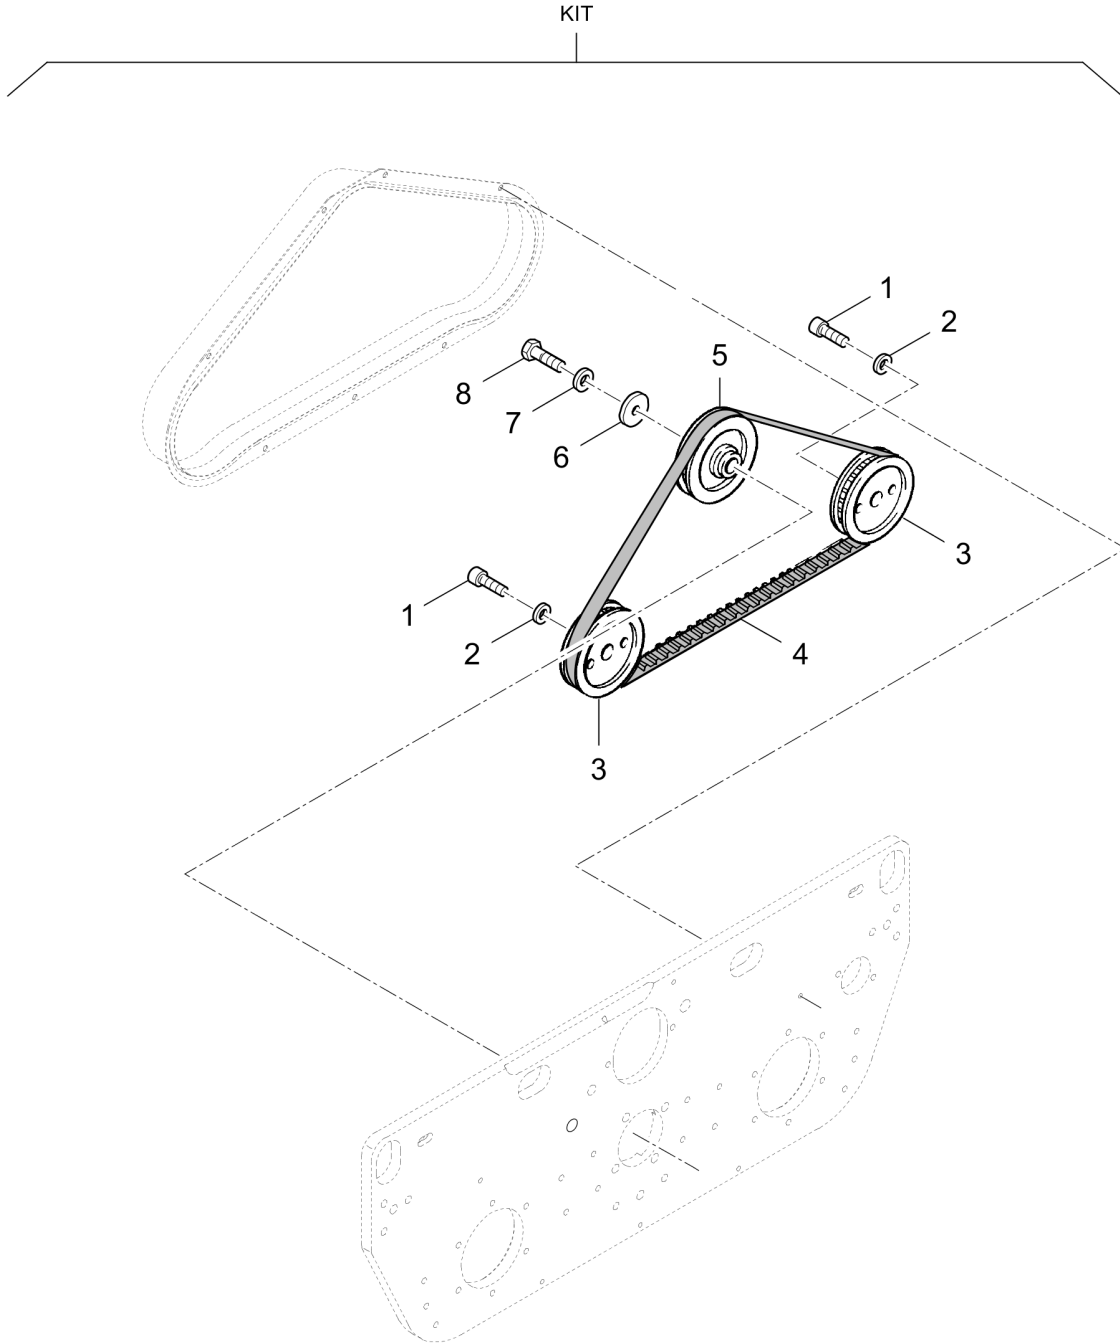

Twin Drum Roller DTR75

Item	Part No.	Qty	Name	SN INFO
KIT	4812061777	1	Repair kit, transmission	
1	DL07231009	2	Socket-head cap screw	
2	DL08501028	2	Washer	
3	DL82030501	2	Toothed belt pulley	
4	DL92410588	1	Toothed belt	
5	DL82030503	1	Toothed belt pulley	
6	DL10140306	1	Washer	
7	DL08752106	1	Spring washer	
8	DL07141027	1	Hexagon bolt	

Refer to Parts Online for the most up to date information. The printed information might be outdated.

Tue Feb 14 13:41:13 UTC 2023