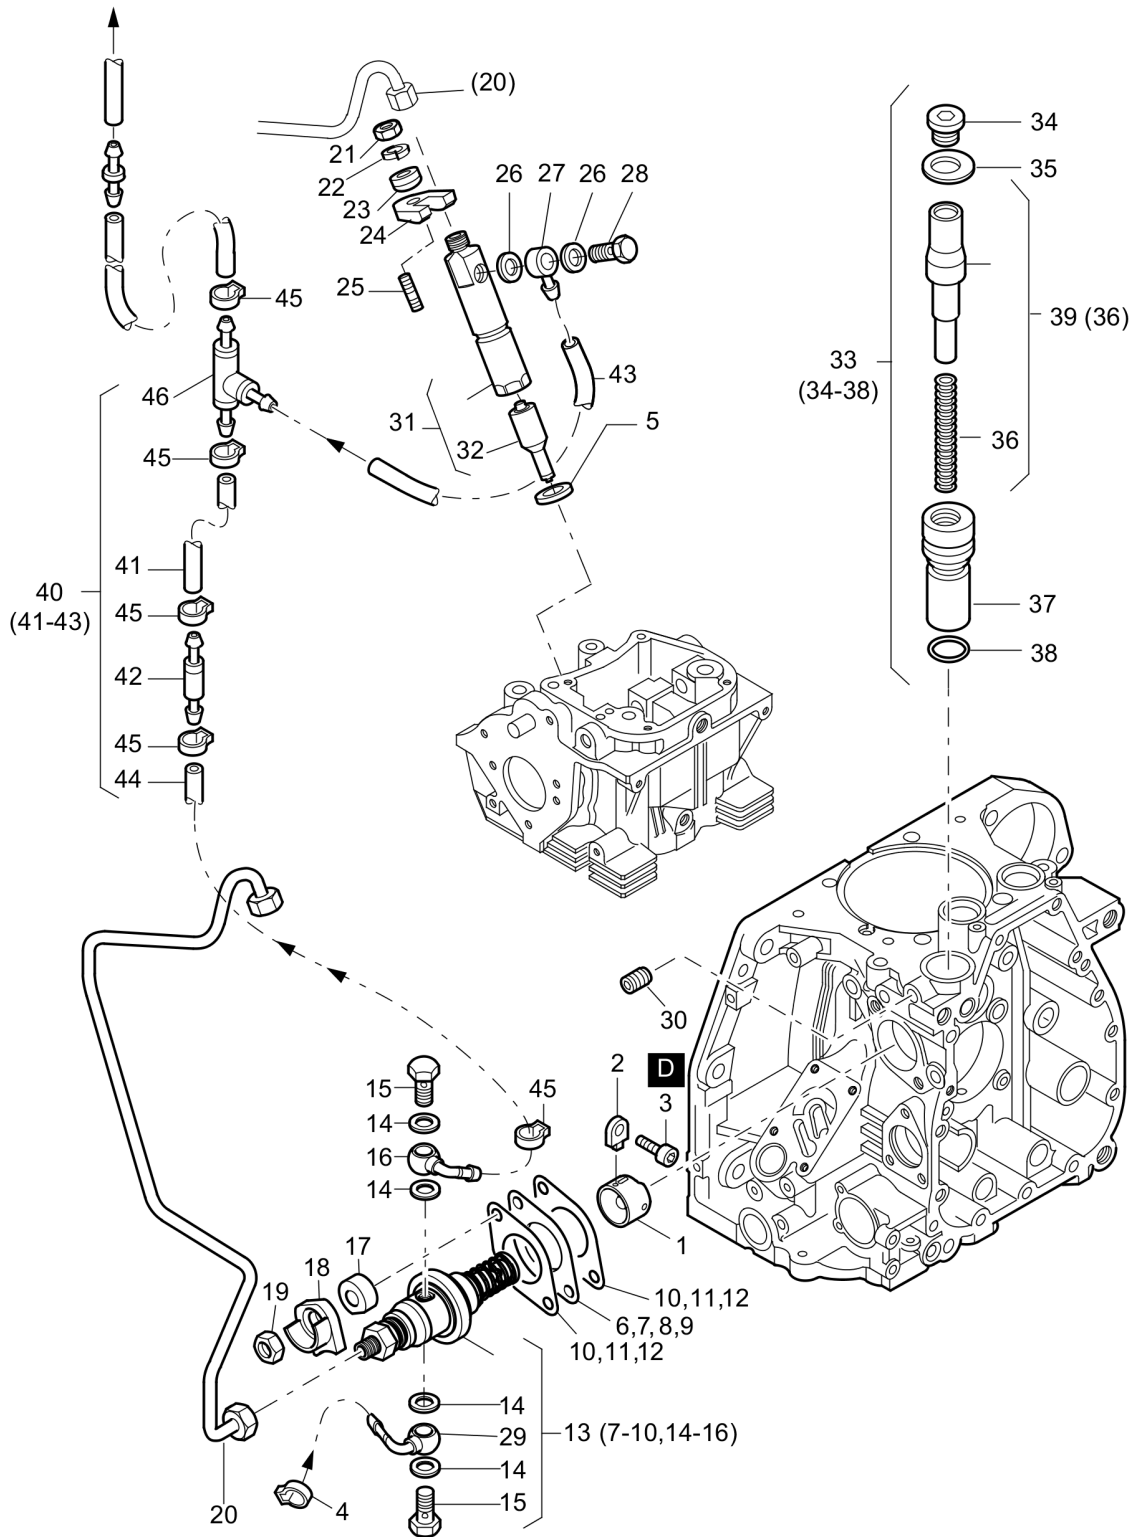

11.51

Refer to Parts Online for the most up to date information. The printed information might be outdated.
Tue Feb 14 13:41:32 UTC 2023

Twin Drum Roller DTR75

Item	Part No.	Qty	Name	SN INFO
1	DL05728716	1	Roller tappet	
2	DL05728715	1	Guide	
3	DL07230693	1	Socket-head cap screw	
4	DL05728009	1	Hose clip	
5	DL05722272	1	Sealing ring	
6	DL05722344	1	Shim, 0.30mm	
7	DL05722733	1	Shim, 0.60mm	
8	DL05722734	1	Shim, 0,90mm	
9	DL05722735	1	Shim, 1,20mm	
10	DL05722421	1	Gasket, 0,10mm	
11	DL05722736	1	Gasket, 0,20mm	
12	DL05722737	1	Gasket, 0,30mm	
13	DL05720448	1	Pump,injection	
14	DL05720287	4	Sealing ring	
15	DL05720117	2	Hollow screw	
16	DL05720687	1	Ring piece	
17	DL05720688	2	Spacer piece	
18	DL05720689	2	Claw	
19	DL05720690	2	Hexagon nut	
20	DL05723500	1	Fuel pressure pipe	
21	DL08110813	1	Hexangon nut	
22	DL08720814	1	Spring washer, 33mm	
23	DL05722518	1	Bushing	
24	DL05722527	1	Flange	
25	DL07510832	1	Pin screw	
26	DL09331058	2	Sealing ring	
27	DL05722528	1	Ring piece	
28	DL05715614	1	Hollow screw	
29	DL05723400	1	Banjo union	
30	DL07760808	1	Tapped pin	
31	DL05720449	1	Valve,injection	
32	DL05720450	1	Nozzle	
33	DL05728584	1	Cylinder and piston	
34	DL07621615	1	Screw plug	
35	DL05722494	1	Washer	
36	DL05722492	1	Spring	
37	DL05722763	1	Cylinder	

Refer to Parts Online for the most up to date information. The printed information might be outdated.

Tue Feb 14 13:41:32 UTC 2023