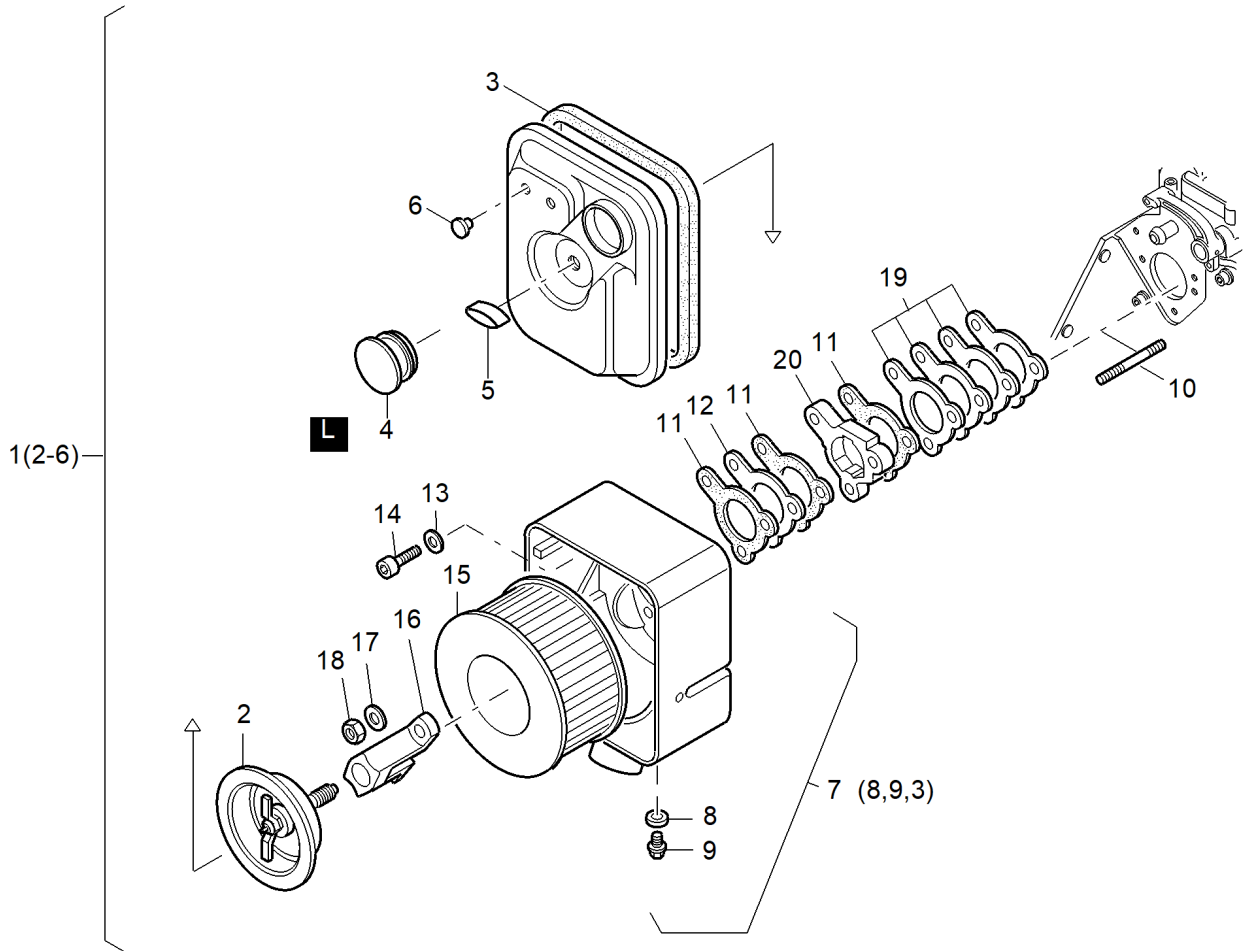

11.22

Twin Drum Roller DTR75

Item	Part No.	Qty	Name	SN INFO
1	DL05720480	1	Cover, air filter	
2	DL05720478	1	Filter cover	
3	DL05722274	1	Sealing strip	
4	DL05722566	1	Cover	
5	DL05728357	1	Wing nut	
6	DL06510256	2	Plug	
7	DL05722484	1	Air filter housing	
8	DL09331068	1	Sealing ring	
9	DL07640810	1	Screw plug	
10	DL07510848	2	Pin screw	
11	DL05722273	3	Gasket	
12	DL05722483	1	Insulating flange	
13	DL08641084	1	Spring washer	
14	DL07230894	1	Socket-head cap screw	
15	DL92410161	1	Filter element,air	
16	DL05722600	1	Holder	
17	DL08510817	2	Washer	
18	DL08130813	2	Safety nut	
19	DL05721059	1	Kit,seal	
20	DL05722487	1	Intermediate flange	
L	DL00970030	1	Sealing compound