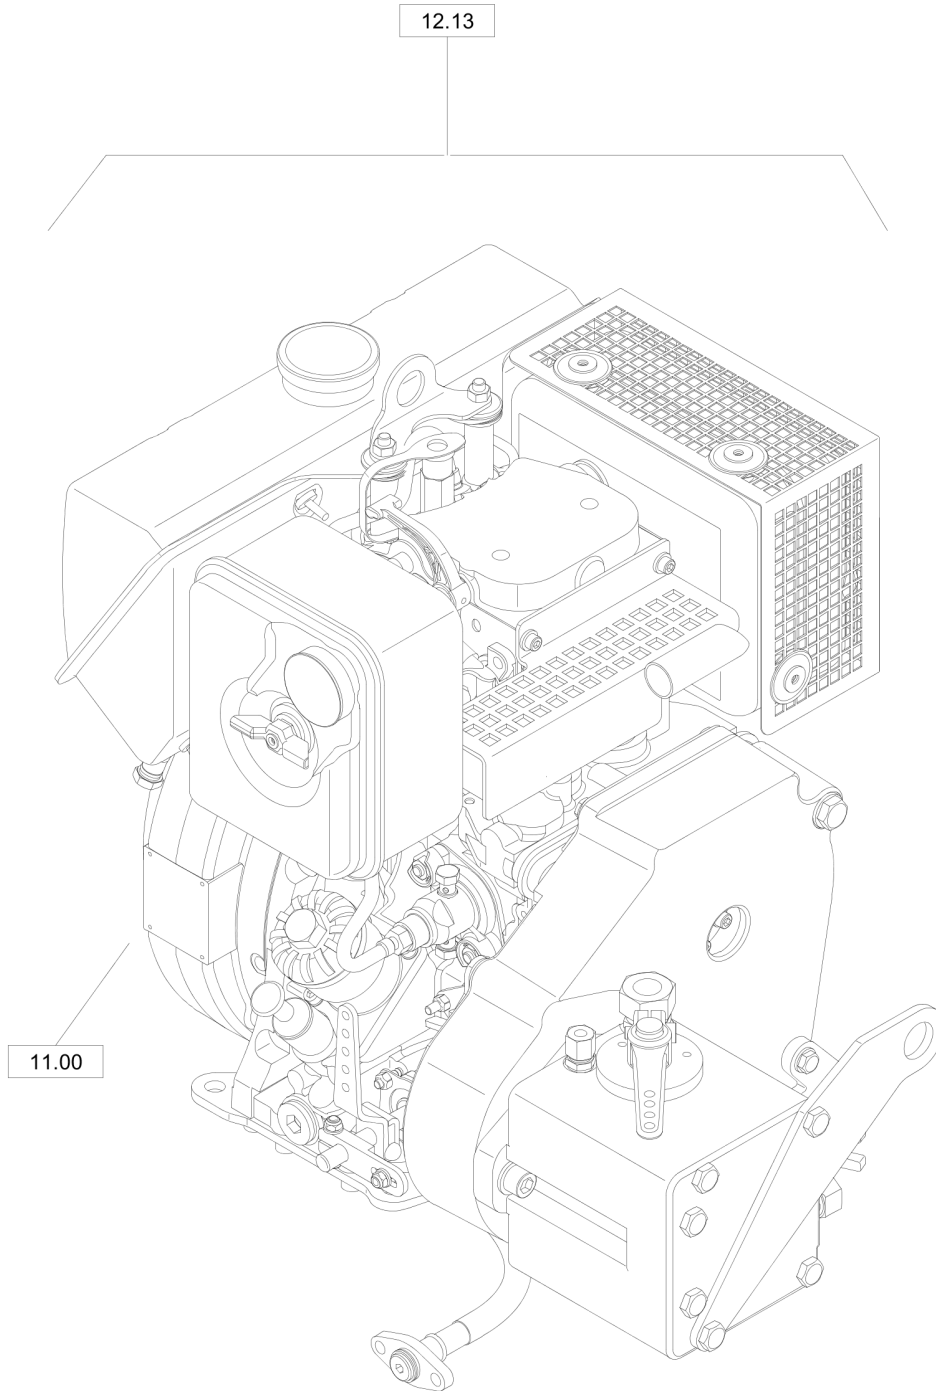

Twin Drum Roller DTR75

Item	Part No.	Qty	Name	SN INFO
11.00	DL05706452_100 1E		Engine Parts List	
11.01-1	DLMOT012314_0 0		Crankcase	
11.01-2	DLMOT012315_0 0		Crankcase	
11.05	DLMOT012318_0 0		Cylinder And Piston	
11.06	DLMOT012316_0 0		Crankshaft	
11.08	DLMOT012319_0 0		Cylinder Head	
11.09	DLMOT012317_0 0		Camshaft	
11.10	DLMOT012322_0 0		Control Pieces	
11.21	DLMOT012326_0 0		Fuel Tank	
11.22	DLMOT015298_0 0		Dry Air Filter	
11.23	DLMOT015449_0 0		Suction Pipe And Exhaust	
11.25	DLMOT012325_0 0		Throttle Control	
11.29	DLMOT012320_0 0		Cooling Blower	
11.30	DLMOT012324_0 0		Cooling Air Duct	
11.32	DLMOT012329_0 0		Cranking Device	
11.34	DLMOT012330_0 0		Generator And Starter	
11.38	DLMOT012332_0 0		Connecting Housing	
11.47	DLMOT012312_0 0		Seal kit	
11.48	DLMOT012313_0 0		Maintenance Kit	
11.51	DLMOT012323_0 0		Boost Fuel Supply	
11.54	DLMOT012331_0 0		Mech. Automatatic Cut-Off	
11.65	DLMOT015450_0 0		Lub. Oil Pump, Governor	
12.13	DL83408367_01		Engine	

Refer to Parts Online for the most up to date information. The printed information might be outdated.

Tue Feb 14 13:41:21 UTC 2023