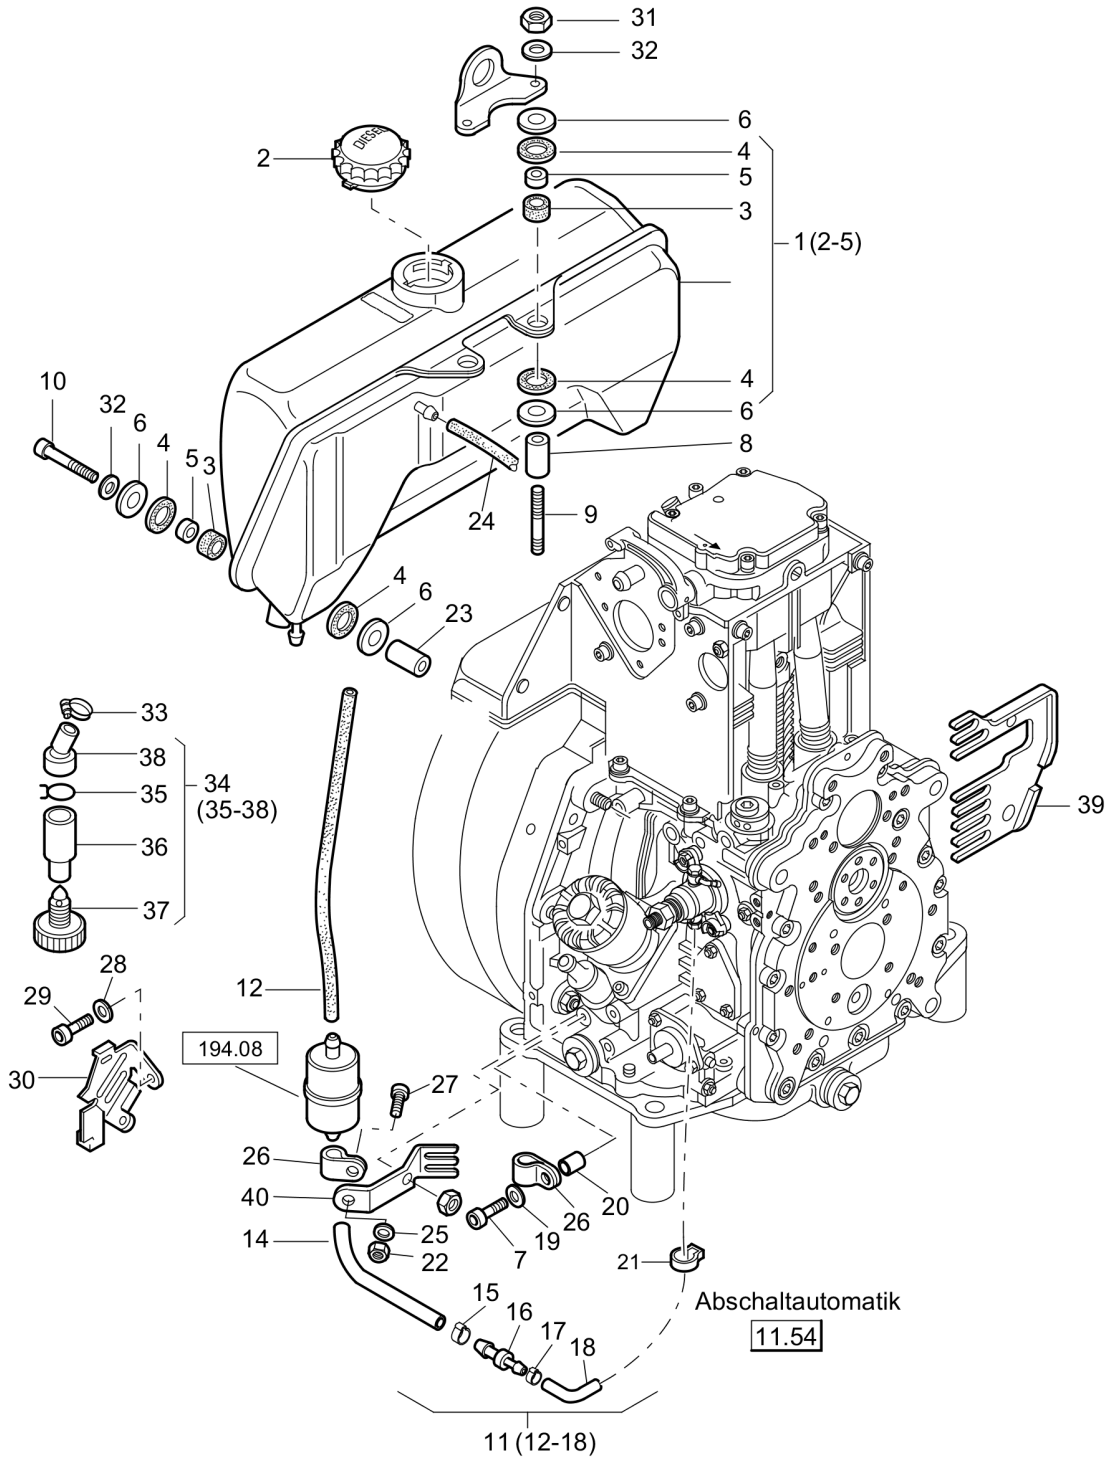

11.21

Twin Drum Roller DTR75

Item	Part No.	Qty	Name	SN INFO
1	DL05722469	1	Fuel tank	
2	DL05720021	1	Tank cover	
3	DL05722460	4	Rubber sleeve	
4	DL05722459	8	Washer	
5	DL05722755	4	Bushing	
6	DL05722751	8	Washer	
7	DL07230623	1	Socket-head cap screw	
8	DL05722472	2	Bushing	
9	DL07510861	2	Pin screw	
10	DL07230850	2	Socket-head cap screw	
11	DL05720452	1	Fuel pipe	
12	DL05720139	1	Fuel hose	
14	DL05720453	1	Fuel pipe	
15	DL05723554	1	Hose clip	
16	DL05720676	1	Double nipple	
17	DL05720677	1	Hose clip	
18	DL05720678	1	Fuel pipe	
19	DL08720611	1	Spring washer	
20	DL05728441	1	Bushing	
21	DL05728009	1	Hose clip	
22	DL08110620	1	Hexagon nut	
23	DL05722531	2	Bushing	
24	DL05723519	1	Fuel pipe	
25	DL08510612	1	Washer	
26	DL05722977	2	Tube clamp	
27	DL07140626	1	Hexagon bolt	
28	DL08641064	1	Spring washer	
29	DL07230602	1	Socket-head cap screw	
30	DL05722095	1	Protective device	
31	DL08110813	2	Hexangon nut	
32	DL08720814	4	Spring washer, 33mm	
33	DL05821239	1	Hose clip	
34	DL05821240	1	Water separator	
35	DL05722090	1	Hose clip	
36	DL05722091	1	Water separator	
37	DL05722094	1	Screw plug	
38	DL05722092	1	Adapter	

Refer to Parts Online for the most up to date information. The printed information might be outdated.

Tue Feb 14 13:41:26 UTC 2023