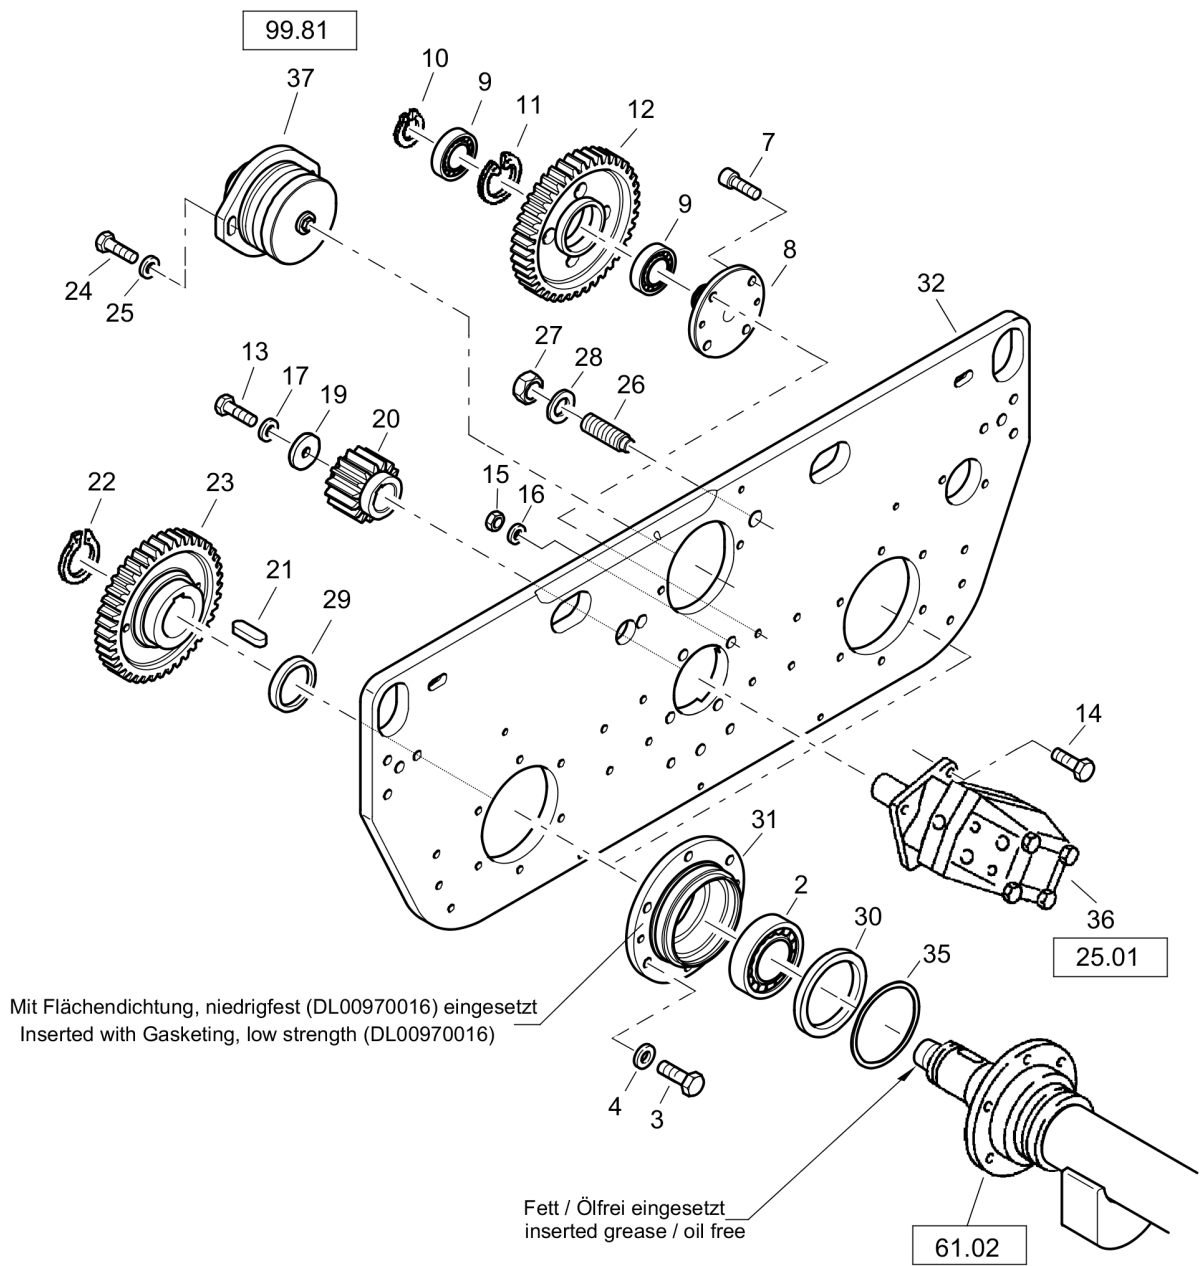

Twin Drum Roller DTR75

Item	Part No.	Qty	Name	SN INFO
1	DL05223282	2	Cylinder roller bearing	
2	DL05981345	4	Spiral dowel pin	
3	DL07131017	8	Hexagon bolt	
4	DL07572030	1	Tapped pin	
5	DL08112026	1	Hexagon nut	
6	DL08511021	8	Washer	
7	DL08512136	1	Washer	
8	DL09314201	2	Radial seal	
9	DL82020104	1	Side plate	
10	DL82020108	2	Sealing ring	
11	DL82020109	2	Housing,bearing	
61.02			Vibr. Drum,Smooth	

Refer to Parts Online for the most up to date information. The printed information might be outdated.

Tue Feb 14 13:41:42 UTC 2023

Twin Drum Roller DTR75

Frame with Attachment Parts DL92410031_00 Side Plate Righthand

52.08/1