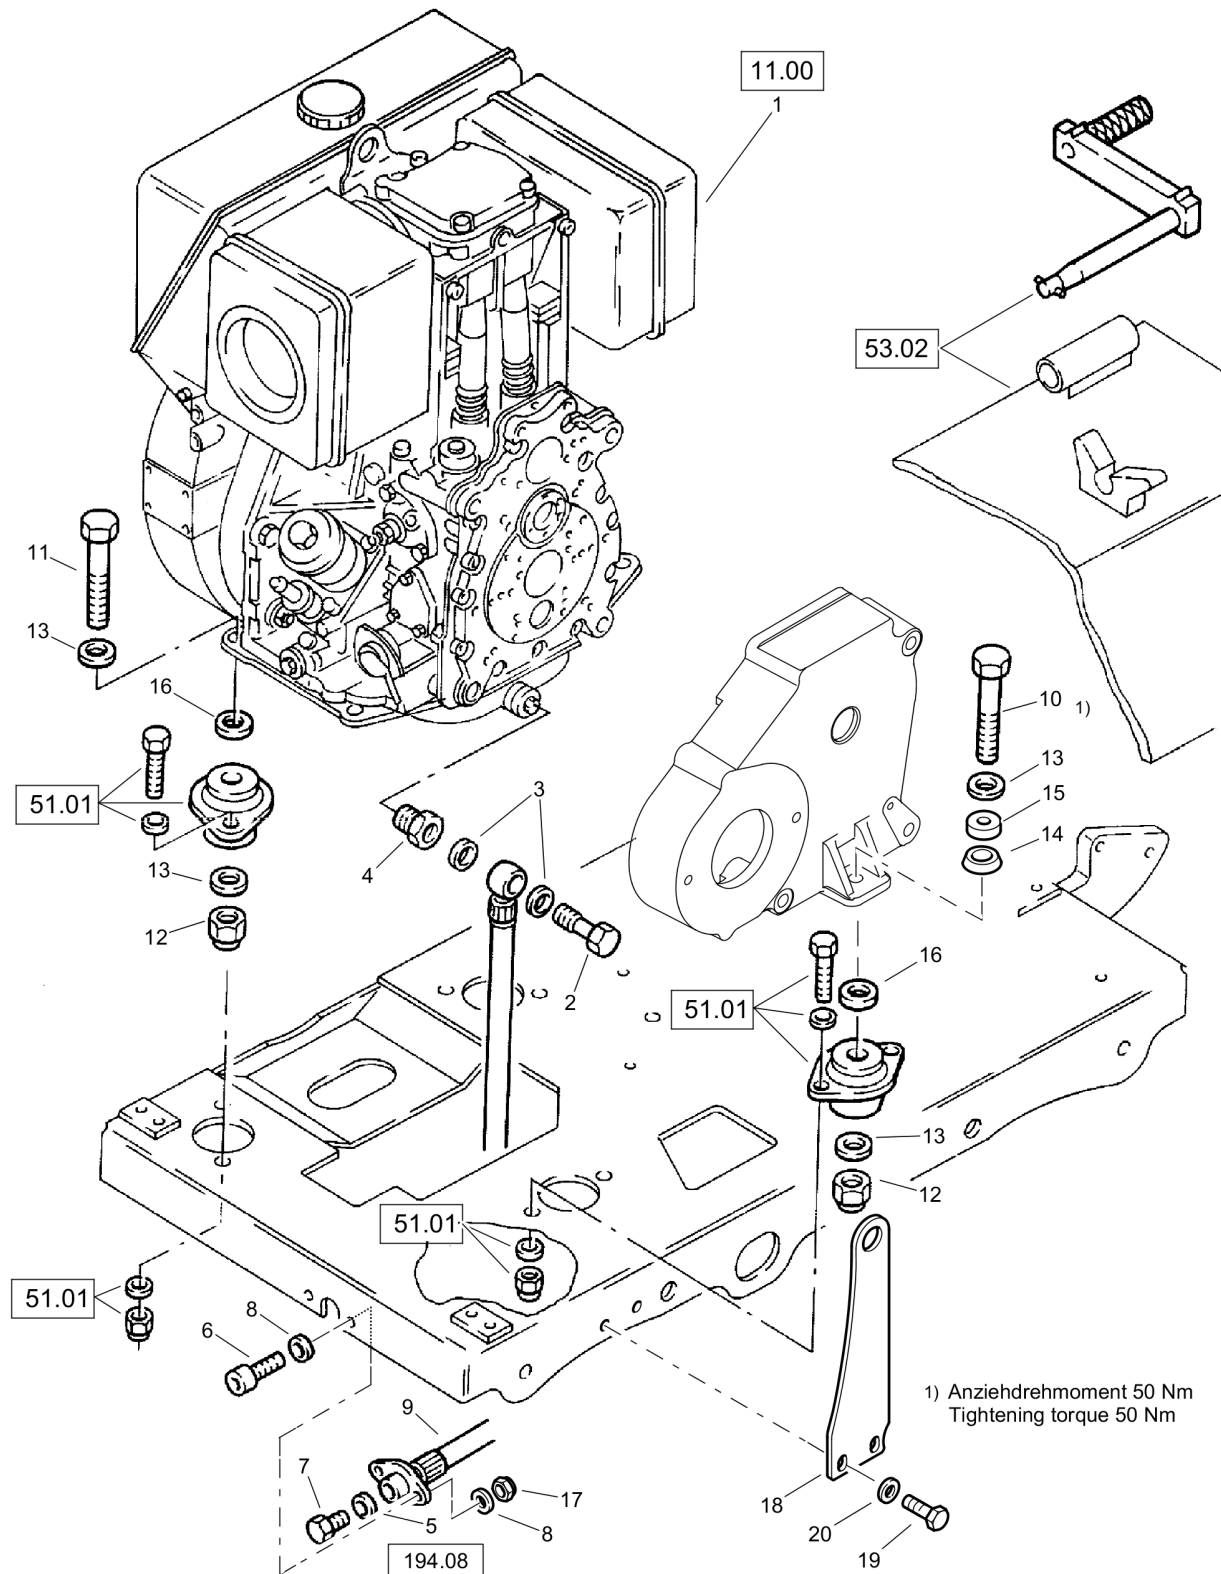

Twin Drum Roller DTR75

Item	Part No.	Qty	Name	SN INFO
1	DL05720485	1	Oil pump	
2	DL05722012	1	Oil pump cover	
3	DL05722504	1	Spring capsule and bush	
4	DL05720007	1	Gear wheel	
5	DL05723404	1	Pump housing	
6	DL05720473	1	Plate	
7	DL05722508	1	Spring cup	
8	DL05727273	1	Safety washer	
9	DL05722420	1	Governor spring	
10	DL05722509	1	Safety washer, 0.5mm	
11	DL05720285	1	Safety washer, 0.3mm	
12	DL05720474	2	Toggle pin	
13	DL05720475	2	Centrifugal weight	
14	DL05722507	1	Stop disc	
15	DL05722506	1	Bolt	
16	DL08641064	5	Spring washer	
17	DL07230621	3	Socket-head cap screw	
18	DL07230623	2	Socket-head cap screw	
19	DL05722730	2	Dowel pin	
20	DL05720008	1	Gear wheel	
21	DL05720476	2	Safety washer	
22	DL05722011	5	Countersunk screw	
H	DL00970017	1	Sealing compound	

12.13/1