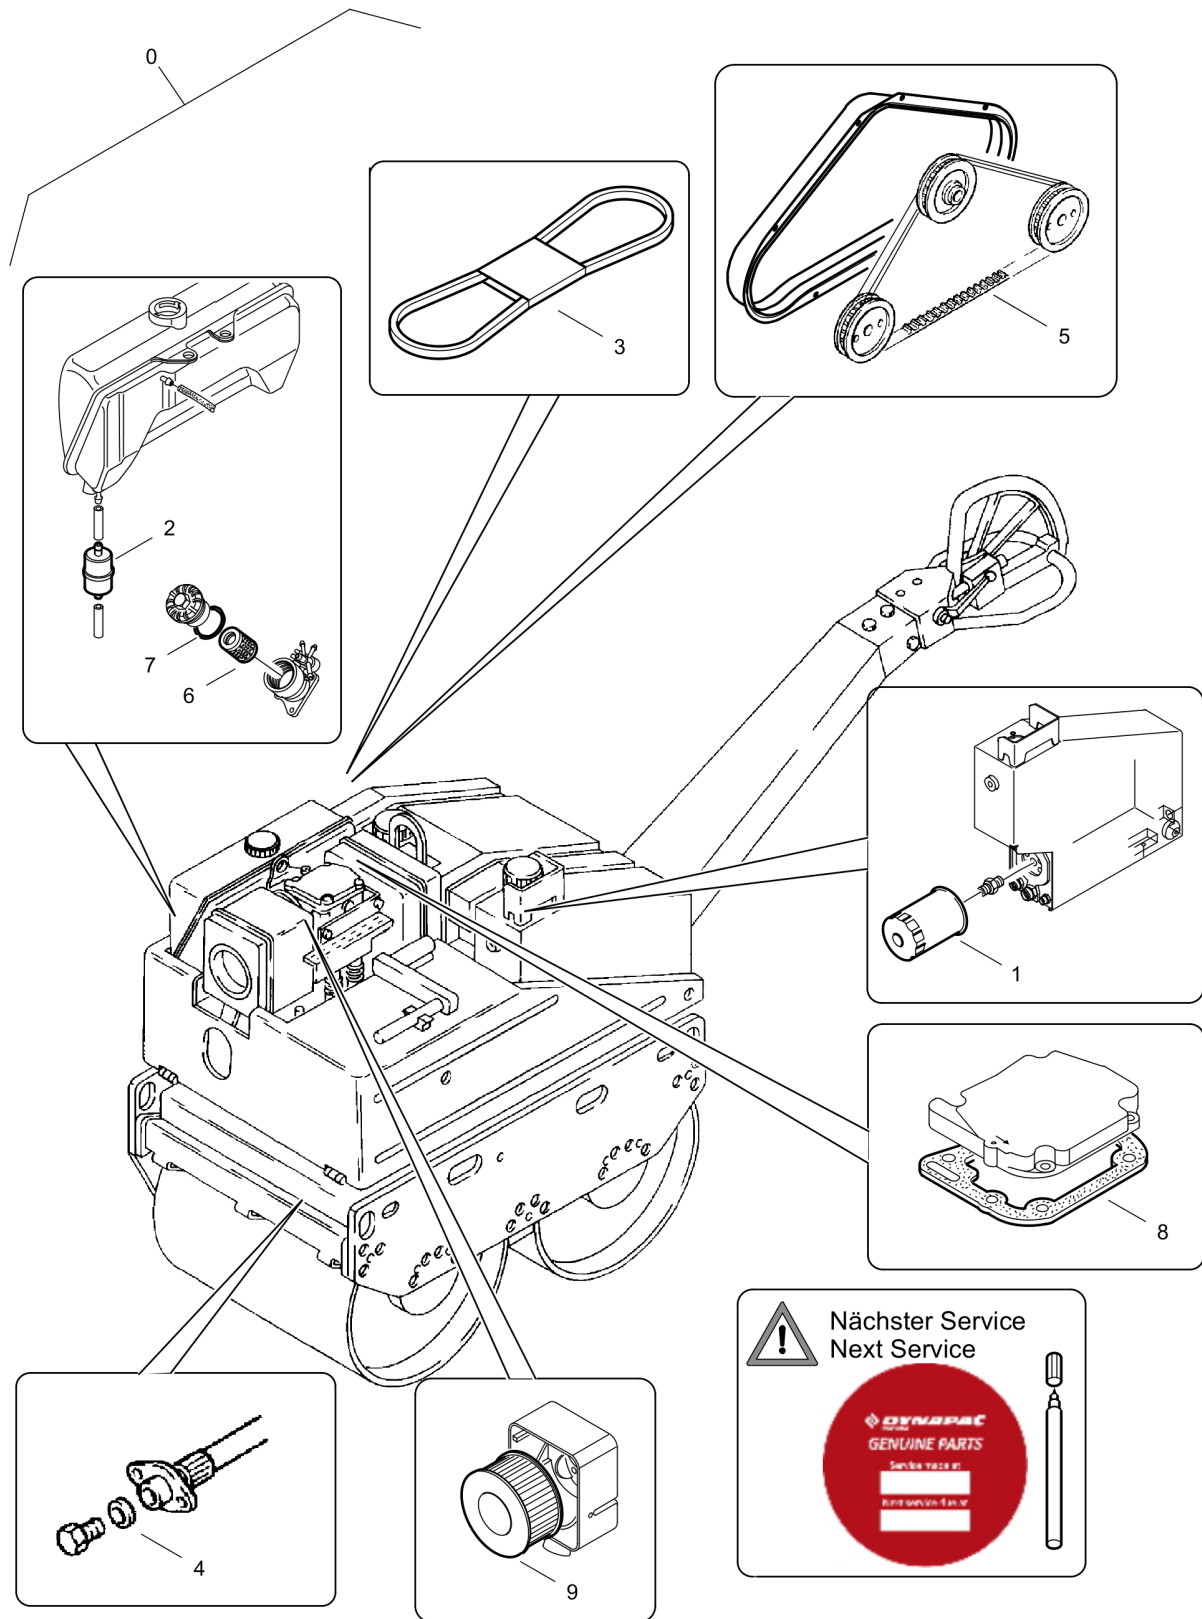

194.08

Twin Drum Roller DTR75

Item	Part No.	Qty	Name	SN INFO
0	DL92492472	1	Service kit	
1	DL92410559	1	Filter cartridge	
2	DL92410578	1	Filter,fuel	
3	DL92410587	1	V-belt	
4	DL06211422	1	U-seal	
5	DL92410588	1	Toothed belt	
6	DL92410579	1	Filter cartridge,Engine oil	
7	DL05722258	1	Square ring	
8	DL05722391	1	Gasket	
9	DL05727224	1	Filter element,air	

Refer to Parts Online for the most up to date information. The printed information might be outdated.

Tue Feb 14 13:41:16 UTC 2023