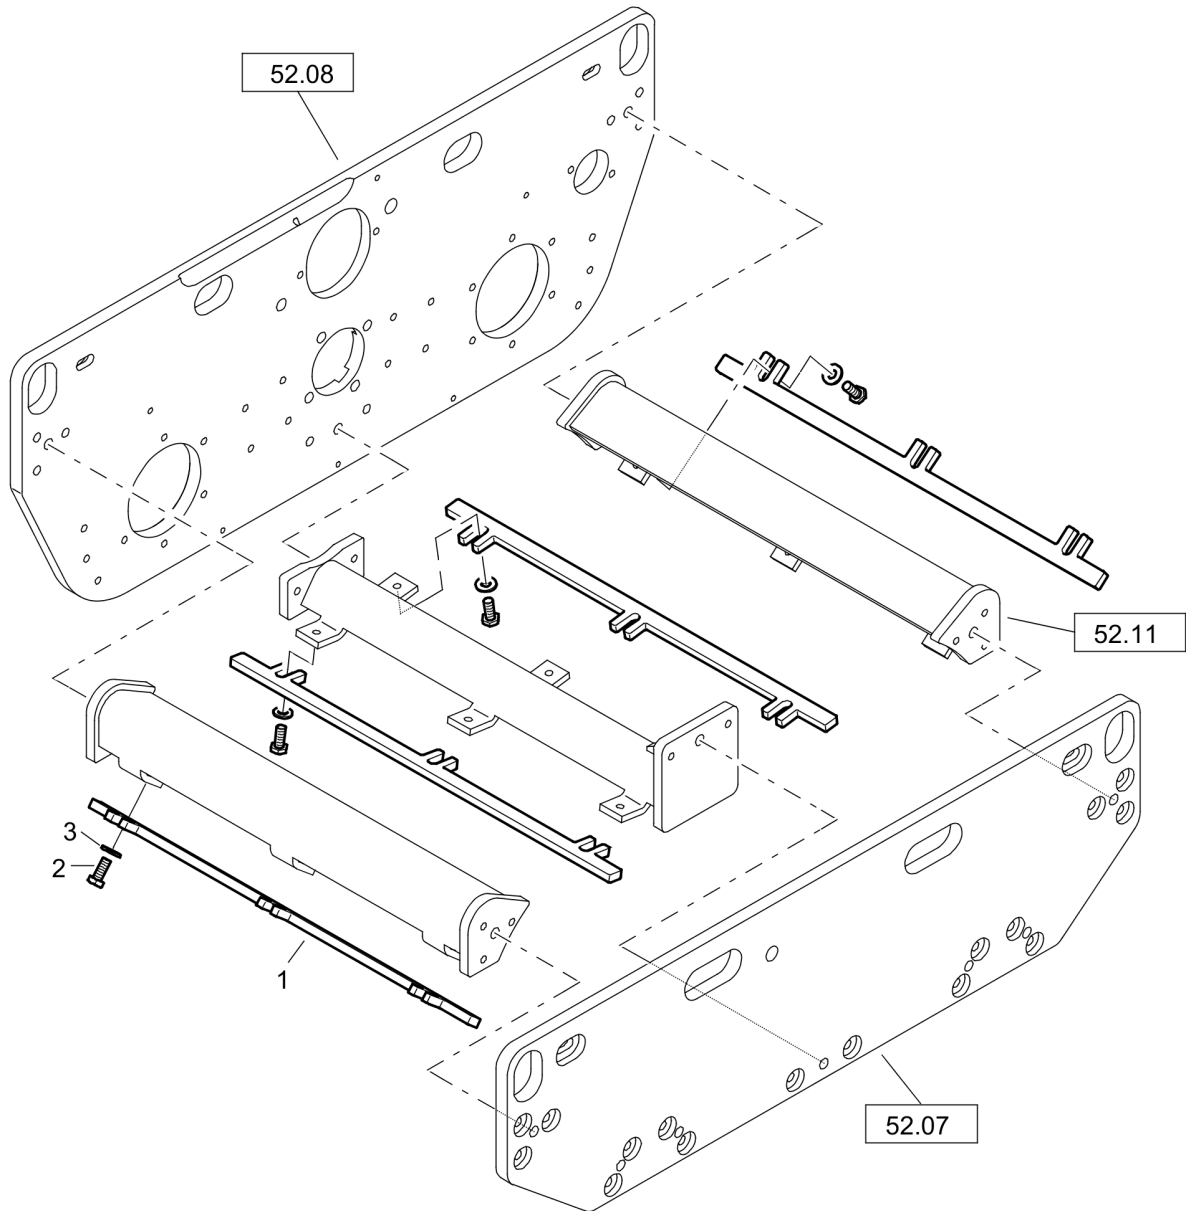

53.61

Twin Drum Roller DTR75

Item	Part No.	Qty	Name	SN INFO
1	DL82120302	4	Scraper	
2	DL07141027	12	Hexagon bolt	
3	DL08752106	12	Spring washer	
52.07			Side Plate Lefthand	
52.08			Side Plate Righthand	
52.11			Traverses	

Refer to Parts Online for the most up to date information. The printed information might be outdated.

Tue Feb 14 13:41:46 UTC 2023