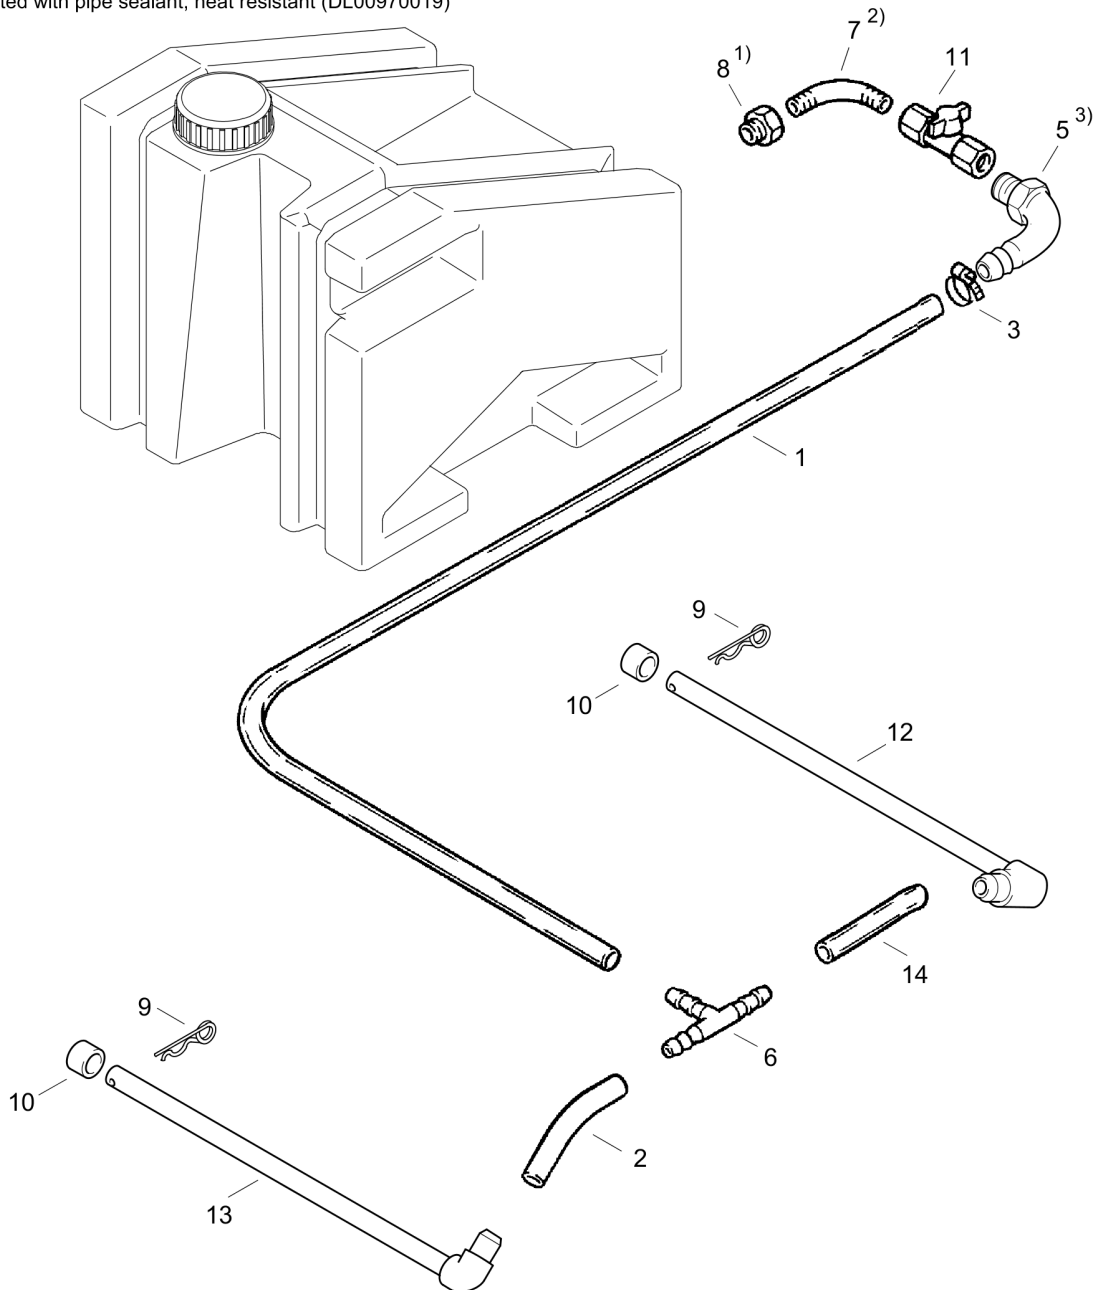

Frame with Attachment Parts DL92410243_00 Sprinkler System

1) mit Gewindefaden (DL00978019) nach Angaben des Herstellers umwickeln
  tape with thread thread (DL00978019) according to data of the manufacturer
2) Mit Hydraulikdichtung, mittelfest (DL00978014) eingesetzt
  Inserted with hydraulic sealant, medium strength (DL00978014)
3) Mit Gewindedichtung, wärmebeständig (DL00970019) eingesetzt
  Inserted with pipe sealant, heat resistant (DL00970019)

57.01/1

Refer to Parts Online for the most up to date information. The printed information might be outdated.

Tue Feb 14 13:41:47 UTC 2023