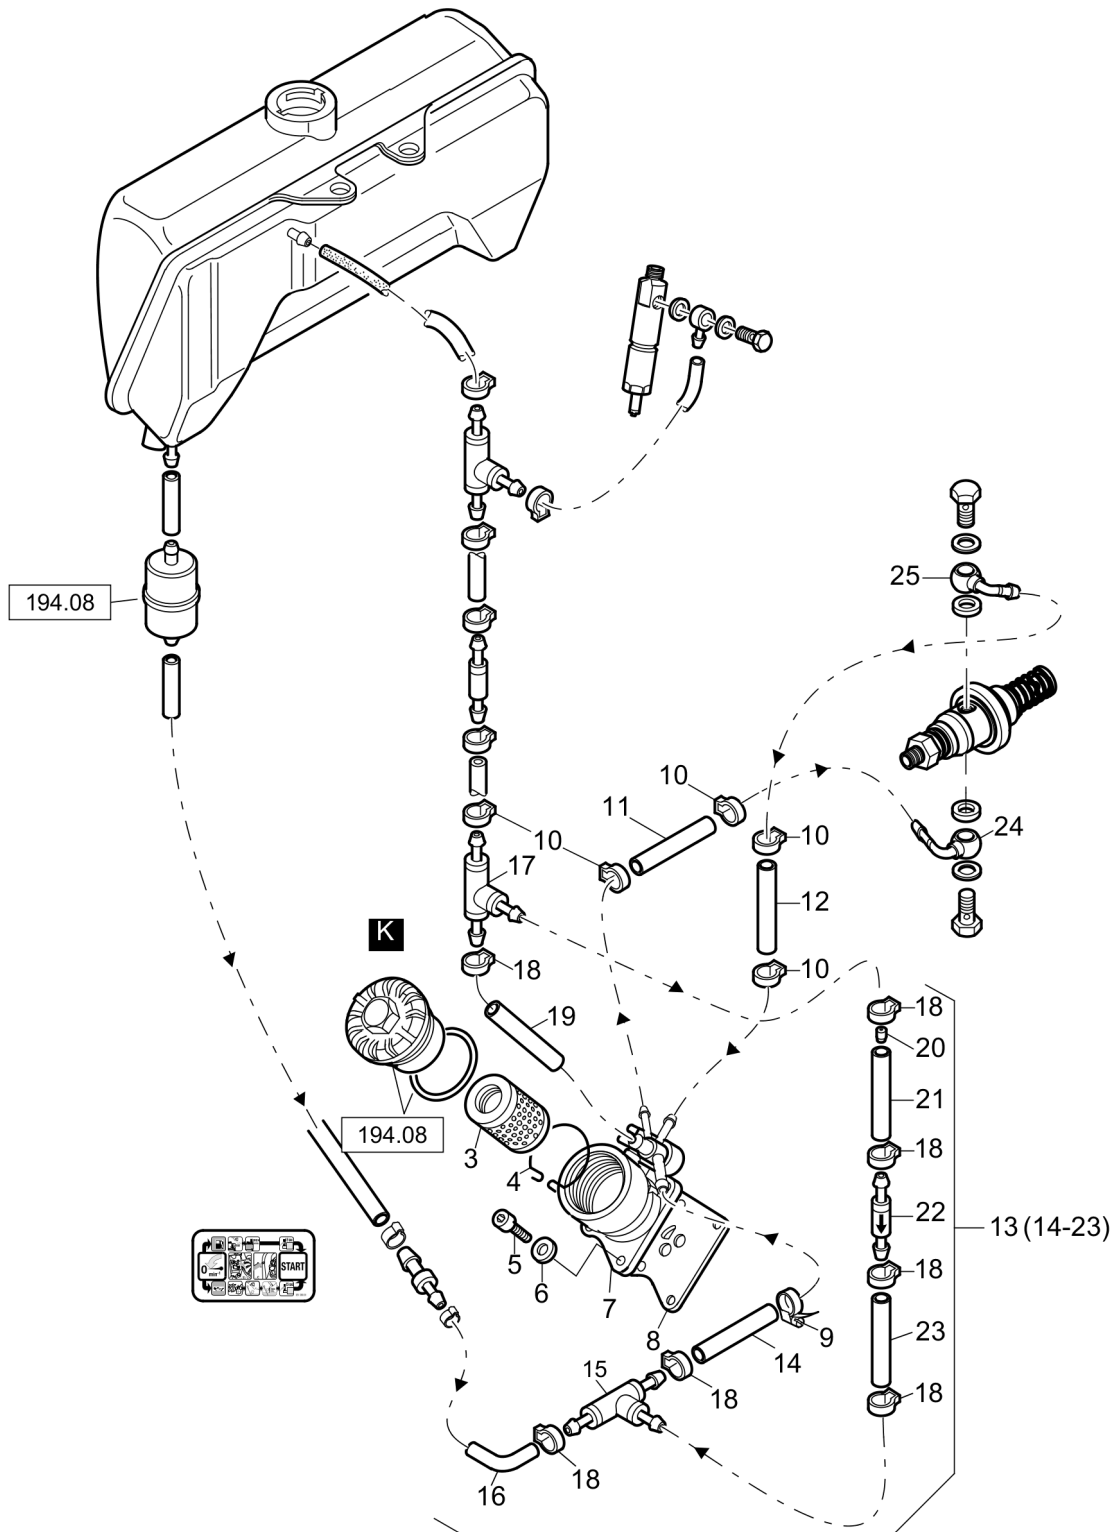

11.54

Refer to Parts Online for the most up to date information. The printed information might be outdated.
Tue Feb 14 13:41:33 UTC 2023

Twin Drum Roller DTR75

Item	Part No.	Qty	Name	SN INFO
1	DL05722250	1	Cover	
2	DL05722258	1	Square ring	
3	DL05727382	1	Filter cartridge,eng.oil	
4	DL05722623	1	Pressure spring	
5	DL07230613	4	Socket-head cap screw	
6	DL08641064	4	Spring washer	
7	DL05720297	1	Shut-off valve	
8	DL05722779	1	Gasket	
9	DL05720698	1	Hose clip	
10	DL05720677	5	Hose clip	
11	DL05720119	1	Fuel pipe	
12	DL05720120	1	Fuel pipe	
13	DL05720298	1	Check valve	
14	DL05720121	1	Fuel pipe	
15	DL05723399	1	Hose nipple	
16	DL05720122	1	Fuel pipe	
17	DL05723397	1	Angular union	
18	DL05720677	7	Hose clip	
19	DL05720123	1	Fuel pipe	
20	DL05723398	1	Throttle	
21	DL05720299	1	Fuel pipe	
22	DL05720426	1	Check valve	
23	DL05720124	1	Fuel pipe	
24	DL05723400	1	Banjo union	
25	DL05720687	1	Ring piece	
K	DL05721037	1	Grease,special	
194.08	DL92492472_00		Service kit