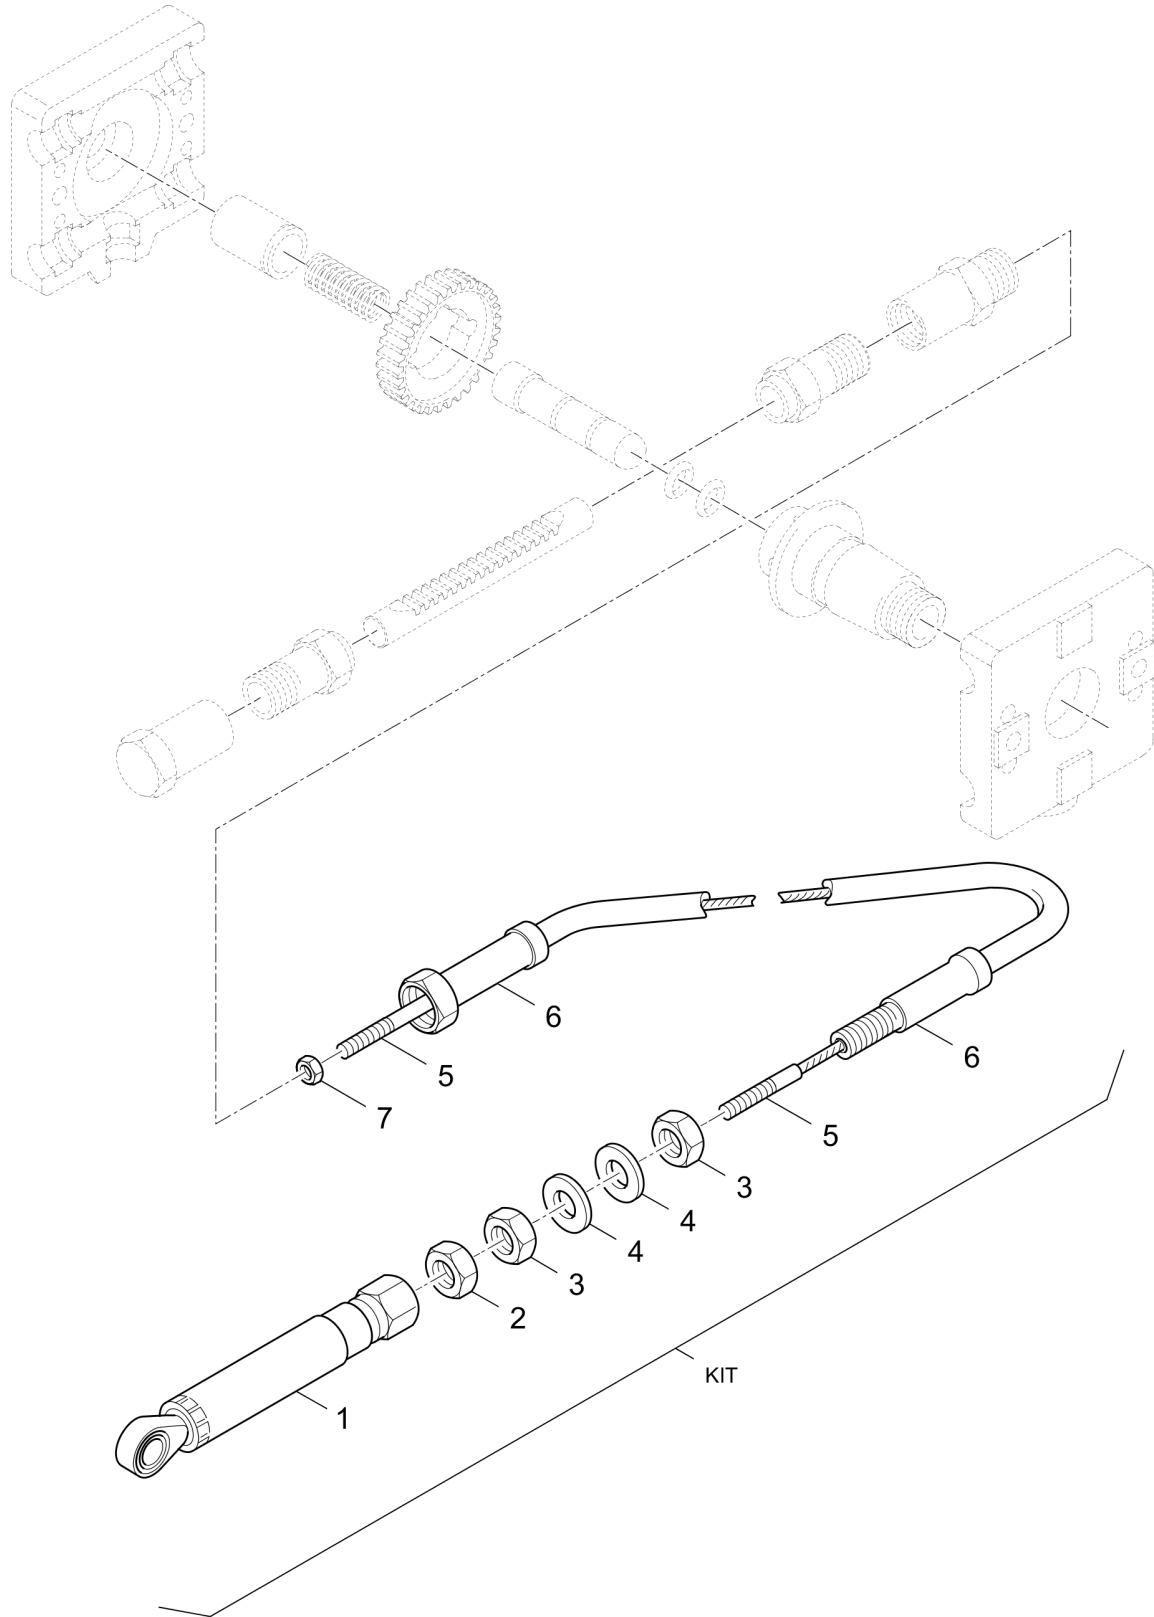

Twin Drum Roller DTR75

Service, repair and wear part kits DL05561241 Repair kit, control cable, travel

Refer to Parts Online for the most up to date information. The printed information might be outdated.

Tue Feb 14 13:41:15 UTC 2023

Twin Drum Roller DTR75

Item	Part No.	Qty	Name	SN INFO
KIT	DL05561241	1	Repair kit, control cable, travel	
1	DL05568197	1	Spring pack	
2	DL05568388	1	Hexagon nut	
3	DL08121210	2	Hexagon nut	
4	DL08511324	2	Washer	
5	DL05561060	1	Cable	
6	DL05561061	1	Hose assy.	
7	DL05568306	1	Hexagon nut