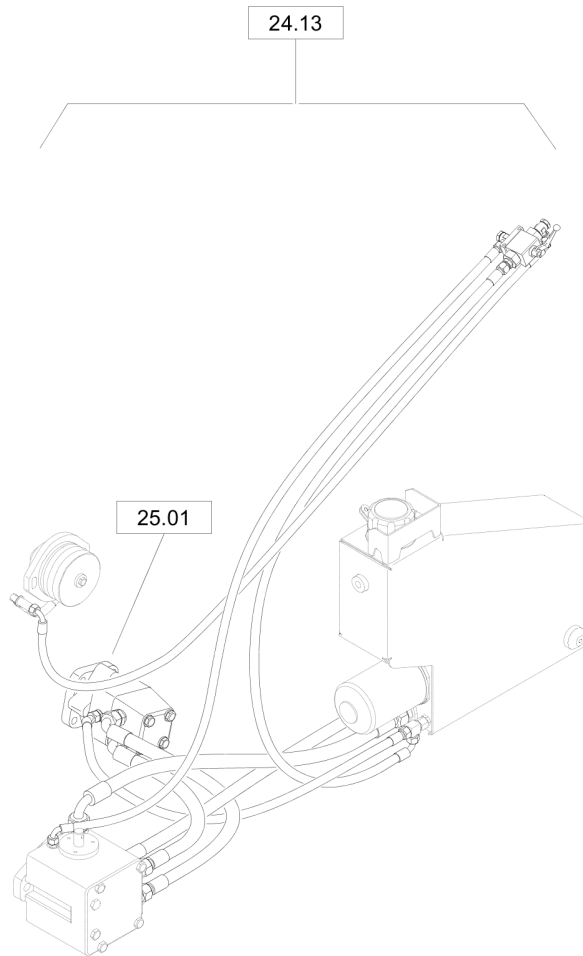

Twin Drum Roller DTR75

Item	Part No.	Qty	Name	SN INFO
24.13	DL83408372_00		Hydraulic	
25.01	DLEA000872_00		Hydr.Motor,Travel System	

Refer to Parts Online for the most up to date information. The printed information might be outdated.

Tue Feb 14 13:41:38 UTC 2023