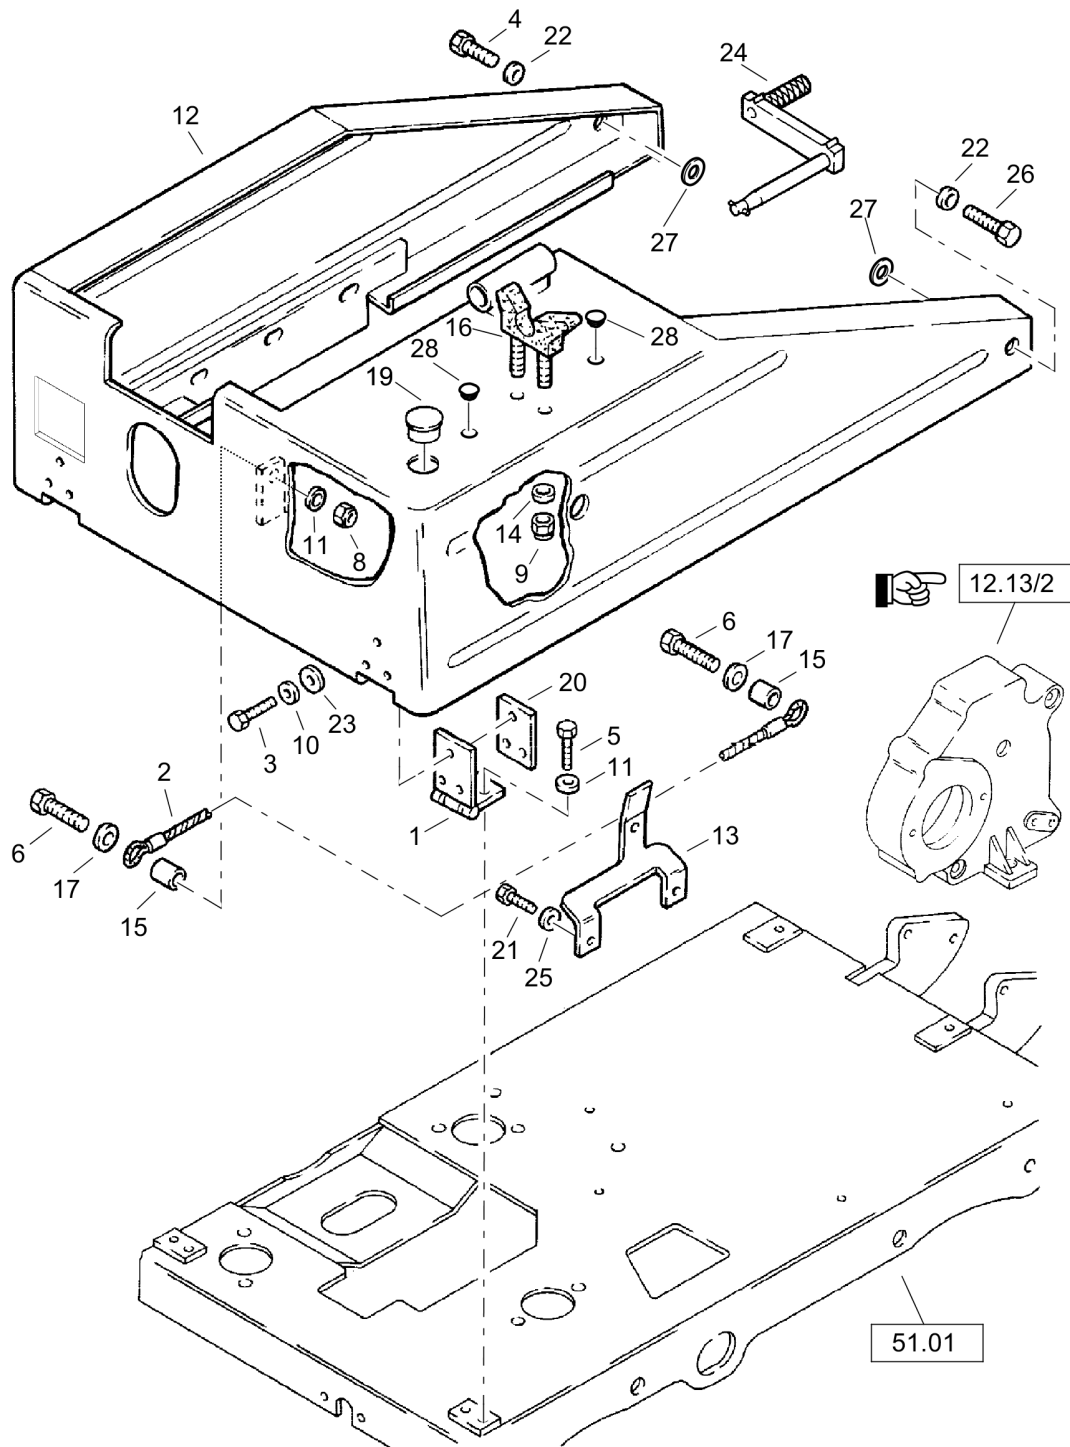

Twin Drum Roller DTR75

Item	Part No.	Qty	Name	SN INFO
1	DL82120203	1	Außentraverse	
2	DL05981330	2	Spiralspannstift	
3	DL07141030	4	Hexagon bolt	
4	DL08511021	4	Washer	
5	DL82120104	1	Mitteltraverse	
6	DL05981330	4	Spiralspannstift	
7	DL07141030	6	Hexagon bolt	
8	DL08511021	12	Washer	
9	DL07131036	6	Sechskantschraube	
10	DL82020311	1	Außentraverse	
52.07		1	Side Plate Lefthand	
52.08/1		1	Side Plate Righthand	

53.02/1

Refer to Parts Online for the most up to date information. The printed information might be outdated.
Tue Feb 14 13:41:45 UTC 2023