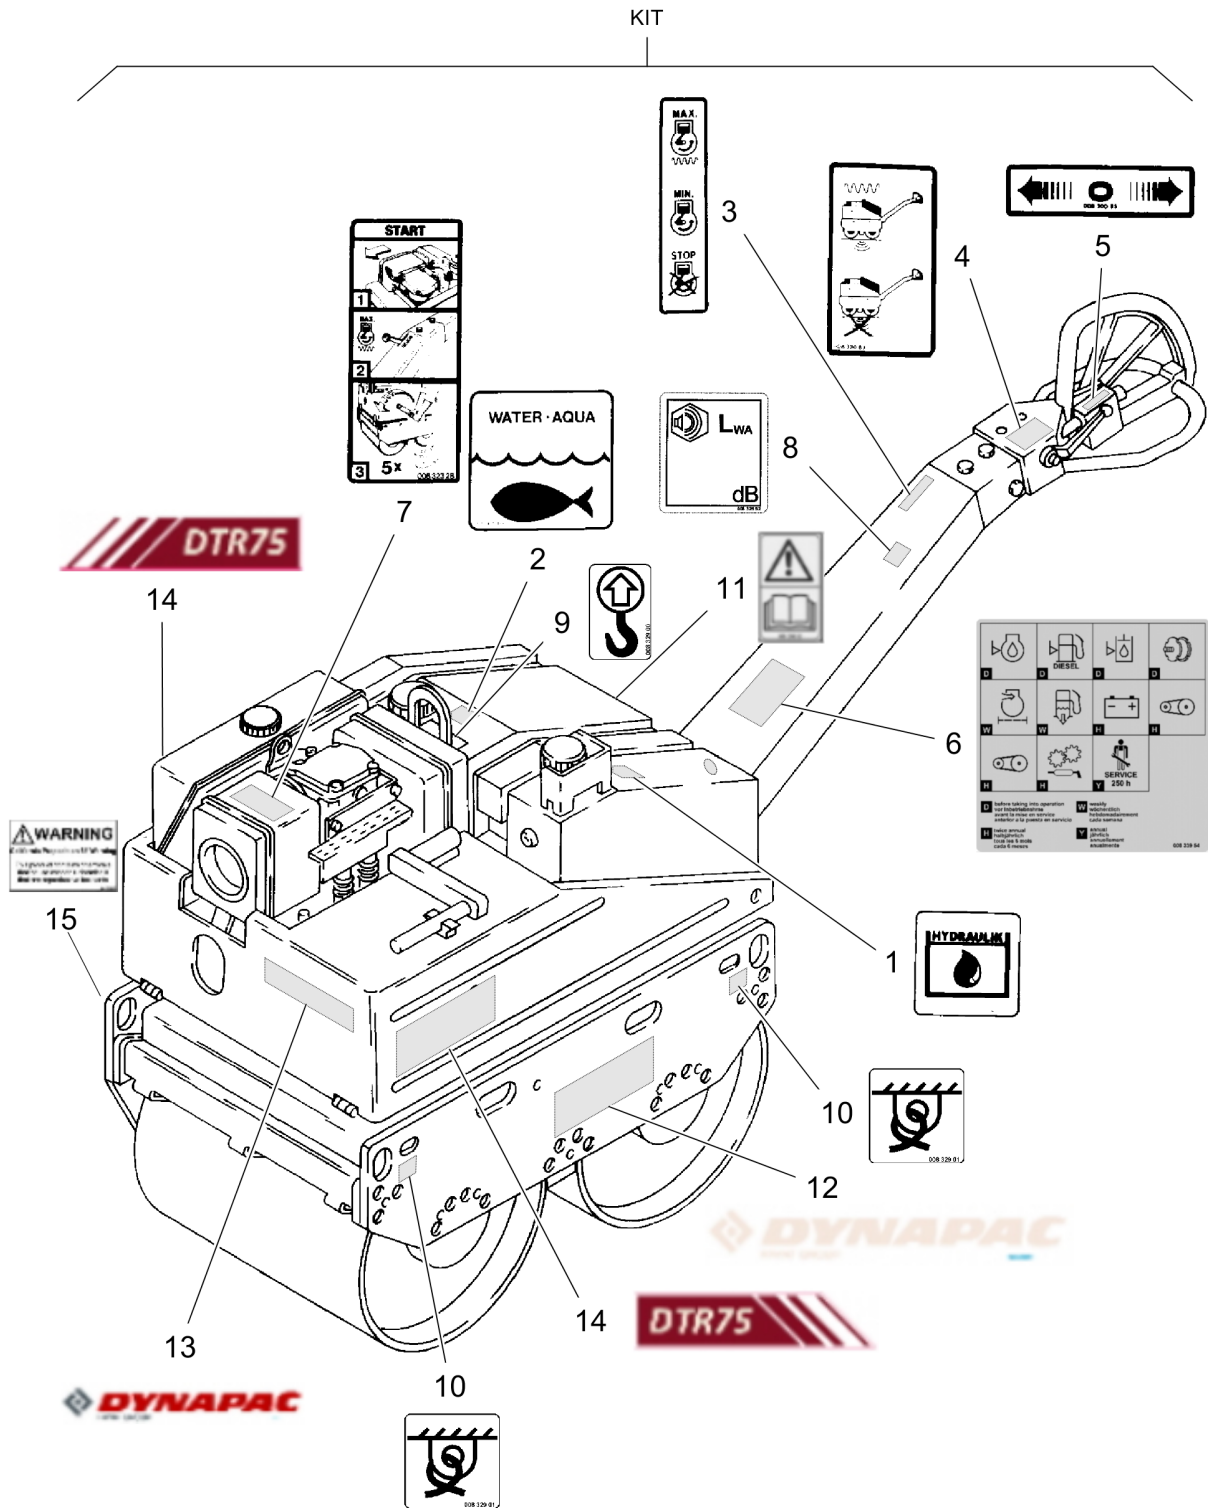

Twin Drum Roller DTR75

Refurbishing kits 4812061778 Refurbishing kit, decals

Refer to Parts Online for the most up to date information. The printed information might be outdated.

Tue Feb 14 13:41:17 UTC 2023

Twin Drum Roller DTR75

Item	Part No.	Qty	Name	SN INFO
KIT	4812061778	1	Refurbishing kit, decals	
1	DL00833831	1	Decal,indication	
2	DL00833835	1	Decal, indication	
3	DL00830066	1	Decal,operation	
4	DL00830083	1	Decal,operation	
5	DL00830085	1	Decal,operation	
6	DL00833954	1	Decal,maintenance instr.	
7	DL00832328	1	Decal,operation	
8	DL00832654	1	Decal,indication	
9	DL00832900	1	Decal,indication	
10	DL00832901	4	Decal,indication	
11	DL00833653	1	Decal,indication	
12	DL92410307	1	Decal	
13	DL92410302	1	Decal	
14	DL92410435	1	Type designation	
15	DL00833968	1	Warning sign	

Refer to Parts Online for the most up to date information. The printed information might be outdated.

Tue Feb 14 13:41:17 UTC 2023