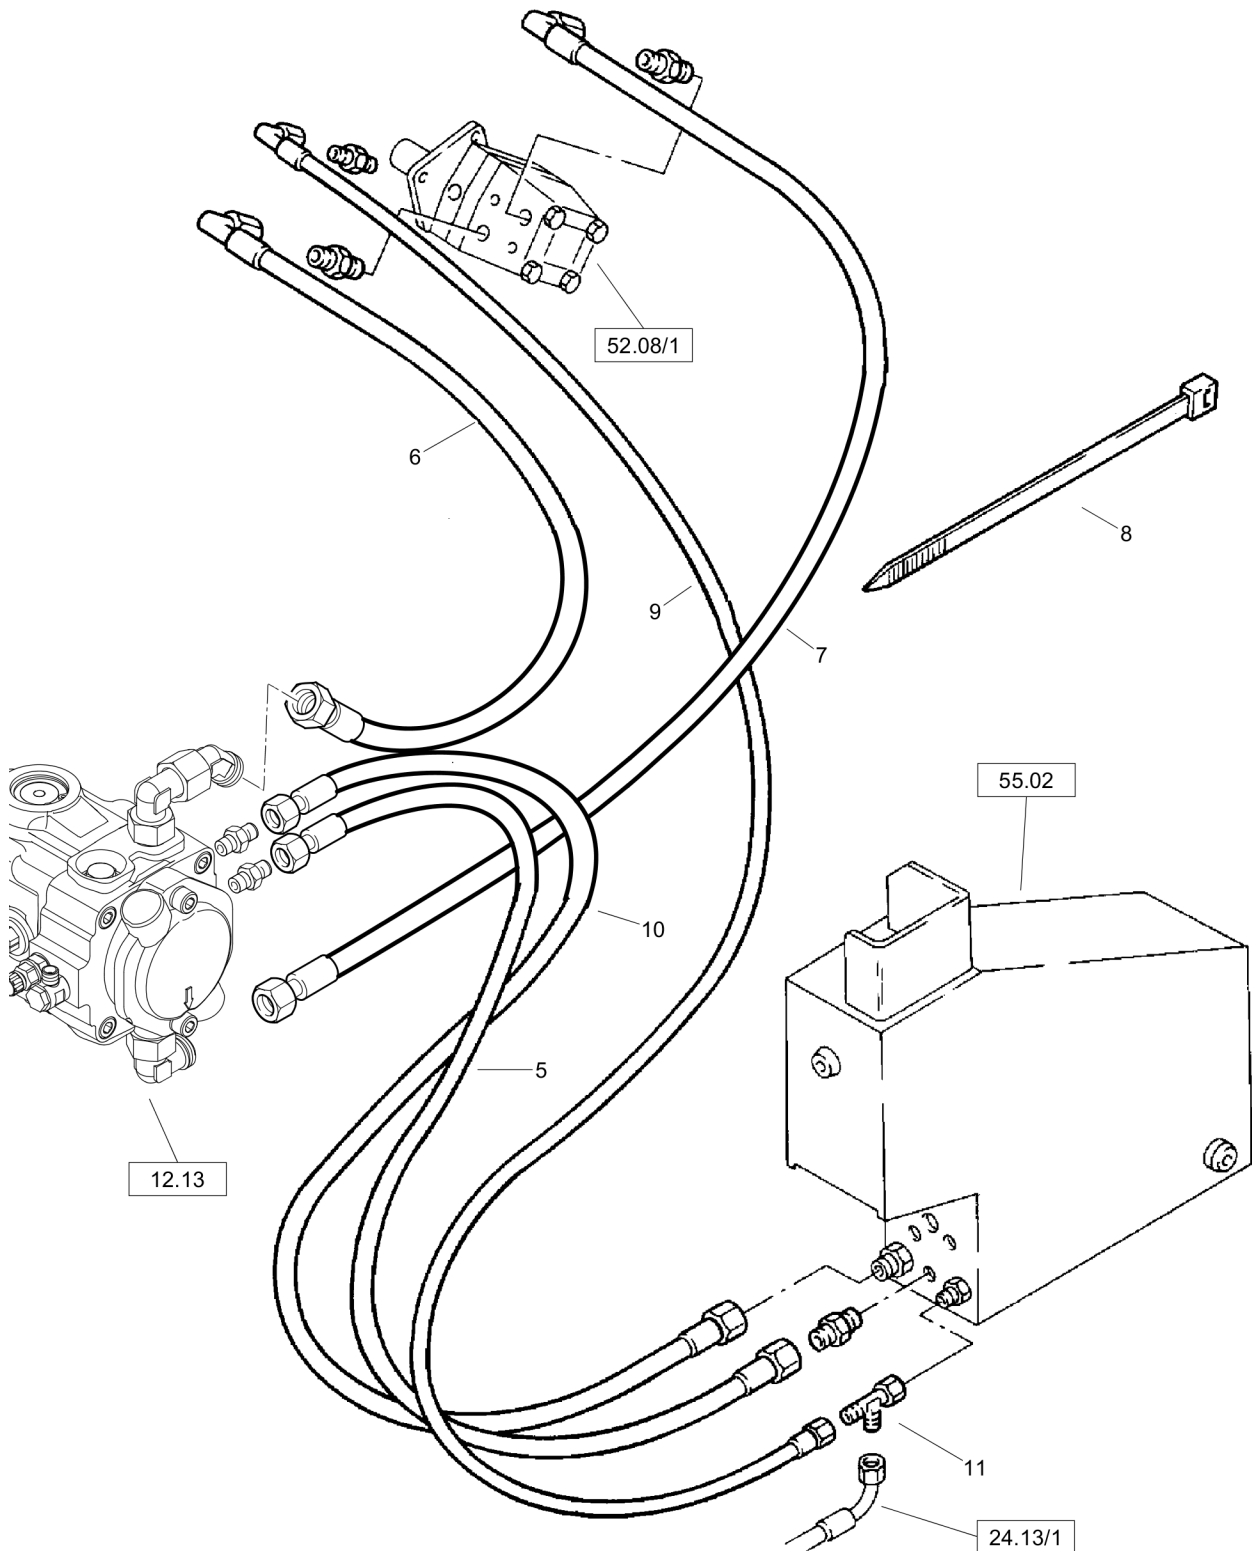

24.13/2

Refer to Parts Online for the most up to date information. The printed information might be outdated.

Tue Feb 14 13:41:39 UTC 2023

Twin Drum Roller DTR75

Item	Part No.	Qty	Name	SN INFO
1	DL05559816	1	Hose assy.ac.WN3111	
2	DL05542122	1	Angular union	
3	DL05550219	1	Hose assy.ac.WN3111	
4	DL05550218	1	Hose assy.ac.WN3111	
5	DL05559815	1	Hose assy.ac.WN3111	
6	DL05550691	1	Hose assy.ac.WN3111	
7	DL05550302	1	Hose assy.ac.WN3111	
8	DL05050628	3	Cable strap	
9	DL05551381	1	Hose	
10	DL05558245	1	Hose assy.ac.WN3111	
11	DL05542192	1	L-union	
12.13			Engine	
52.08/1			Side Plate Righthand	
55.02			Hydraulic Oil Tank	

Refer to Parts Online for the most up to date information. The printed information might be outdated.

Tue Feb 14 13:41:39 UTC 2023