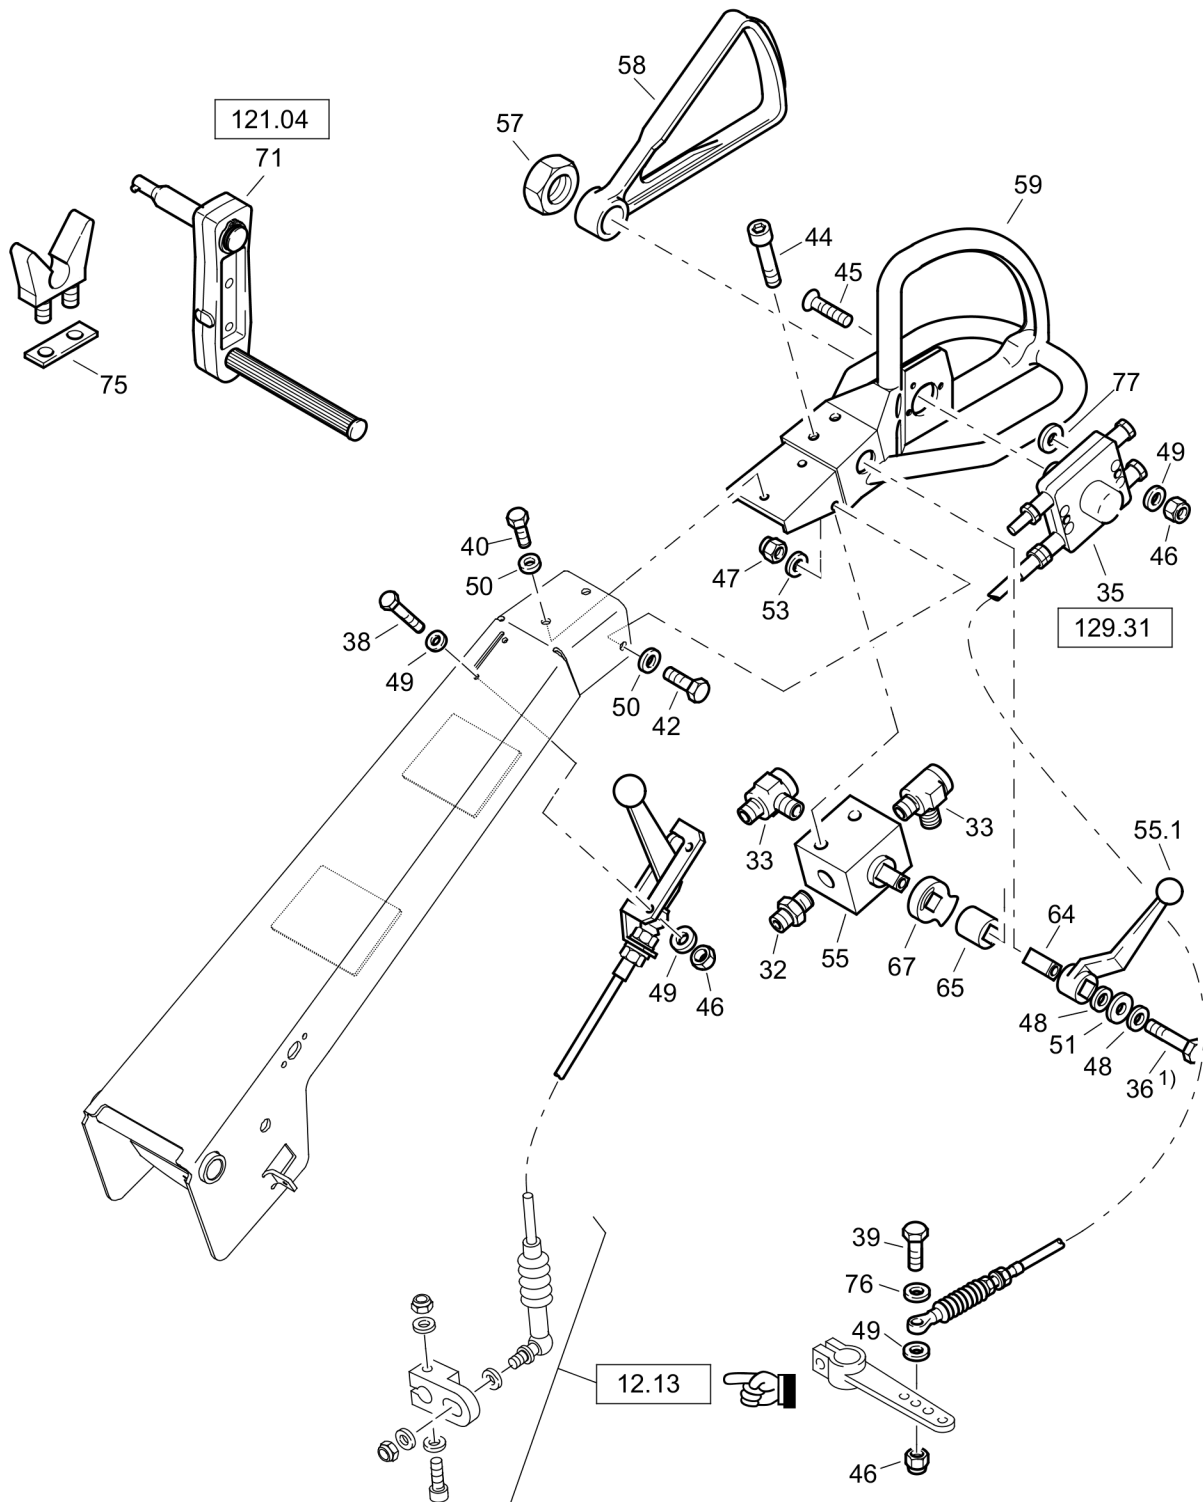

1) Mit Schraubensicherung, mittelfest (DL00978006) eingesetzt
Inserted with threadlocker, medium strength (DL00978006)

121.03/2