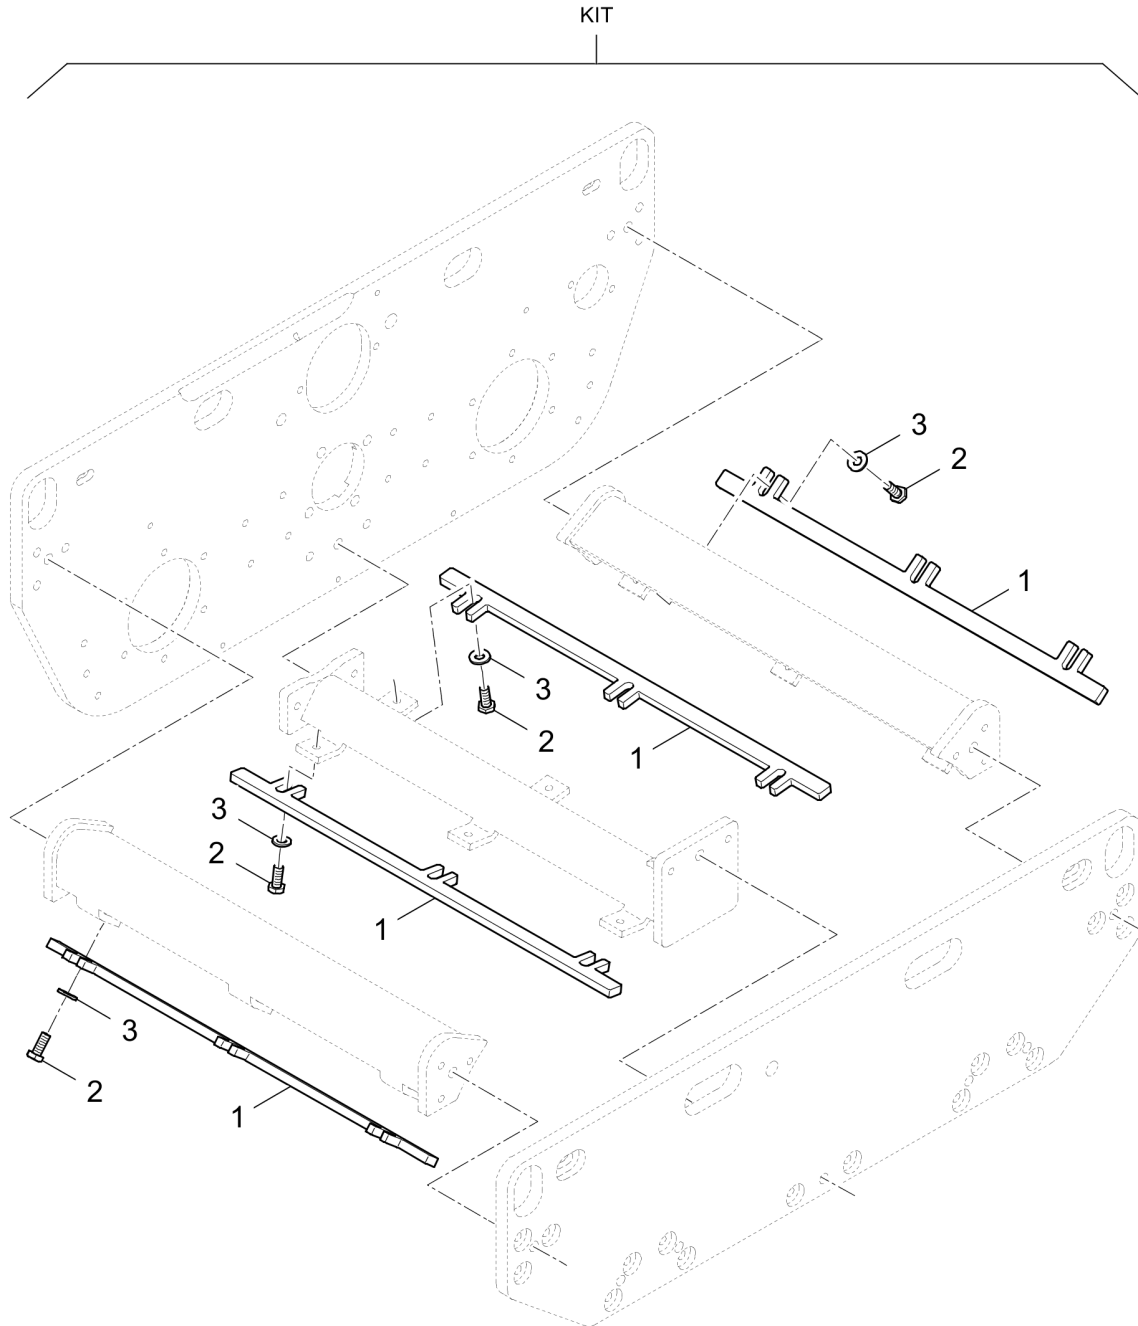

Twin Drum Roller DTR75

Service, repair and wear part kits 4812061775 Wear kit, scraper

Refer to Parts Online for the most up to date information. The printed information might be outdated.

Tue Feb 14 13:41:14 UTC 2023

Twin Drum Roller DTR75

Item	Part No.	Qty	Name	SN INFO
KIT	4812061775	1	Wear kit, scraper	
1	DL82120302	4	Scraper	
2	DL07141027	12	Hexagon bolt	
3	DL08752106	12	Spring washer	

Refer to Parts Online for the most up to date information. The printed information might be outdated.

Tue Feb 14 13:41:14 UTC 2023