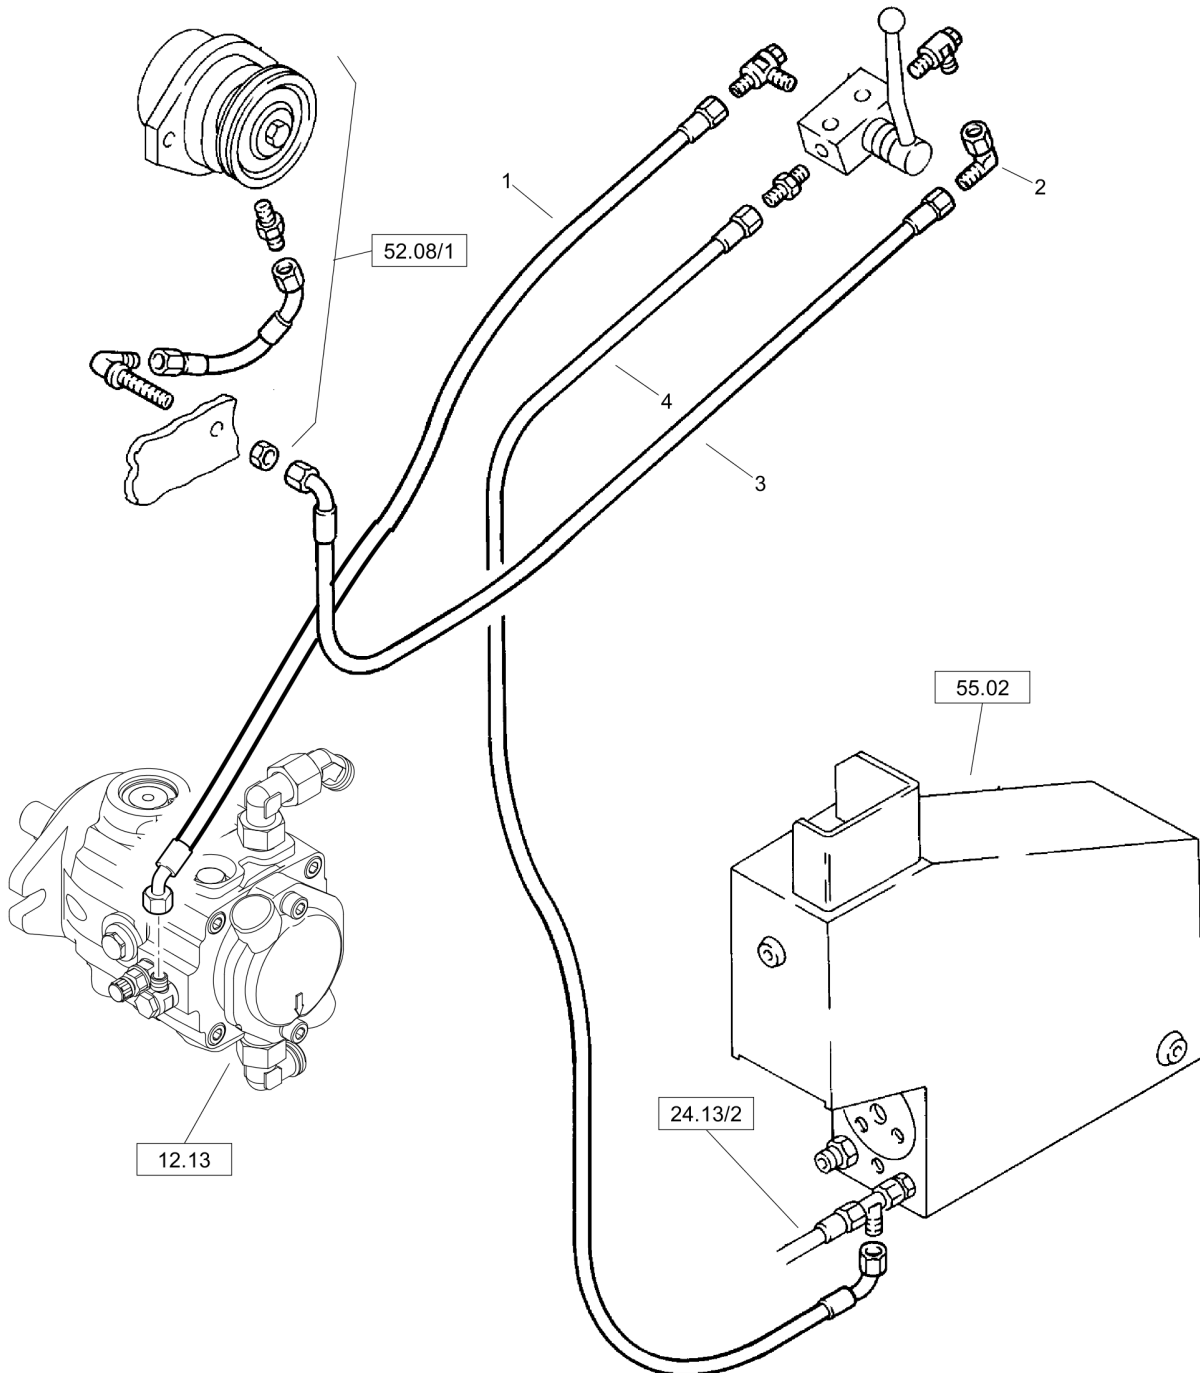

Twin Drum Roller DTR75

Item	Part No.	Qty	Name	SN INFO
24.13	DL83408372_00		Hydraulic	
25.01	DLEA000872_00		Hydr.Motor,Travel System	

Refer to Parts Online for the most up to date information. The printed information might be outdated.

Tue Feb 14 13:41:38 UTC 2023

24.13/1