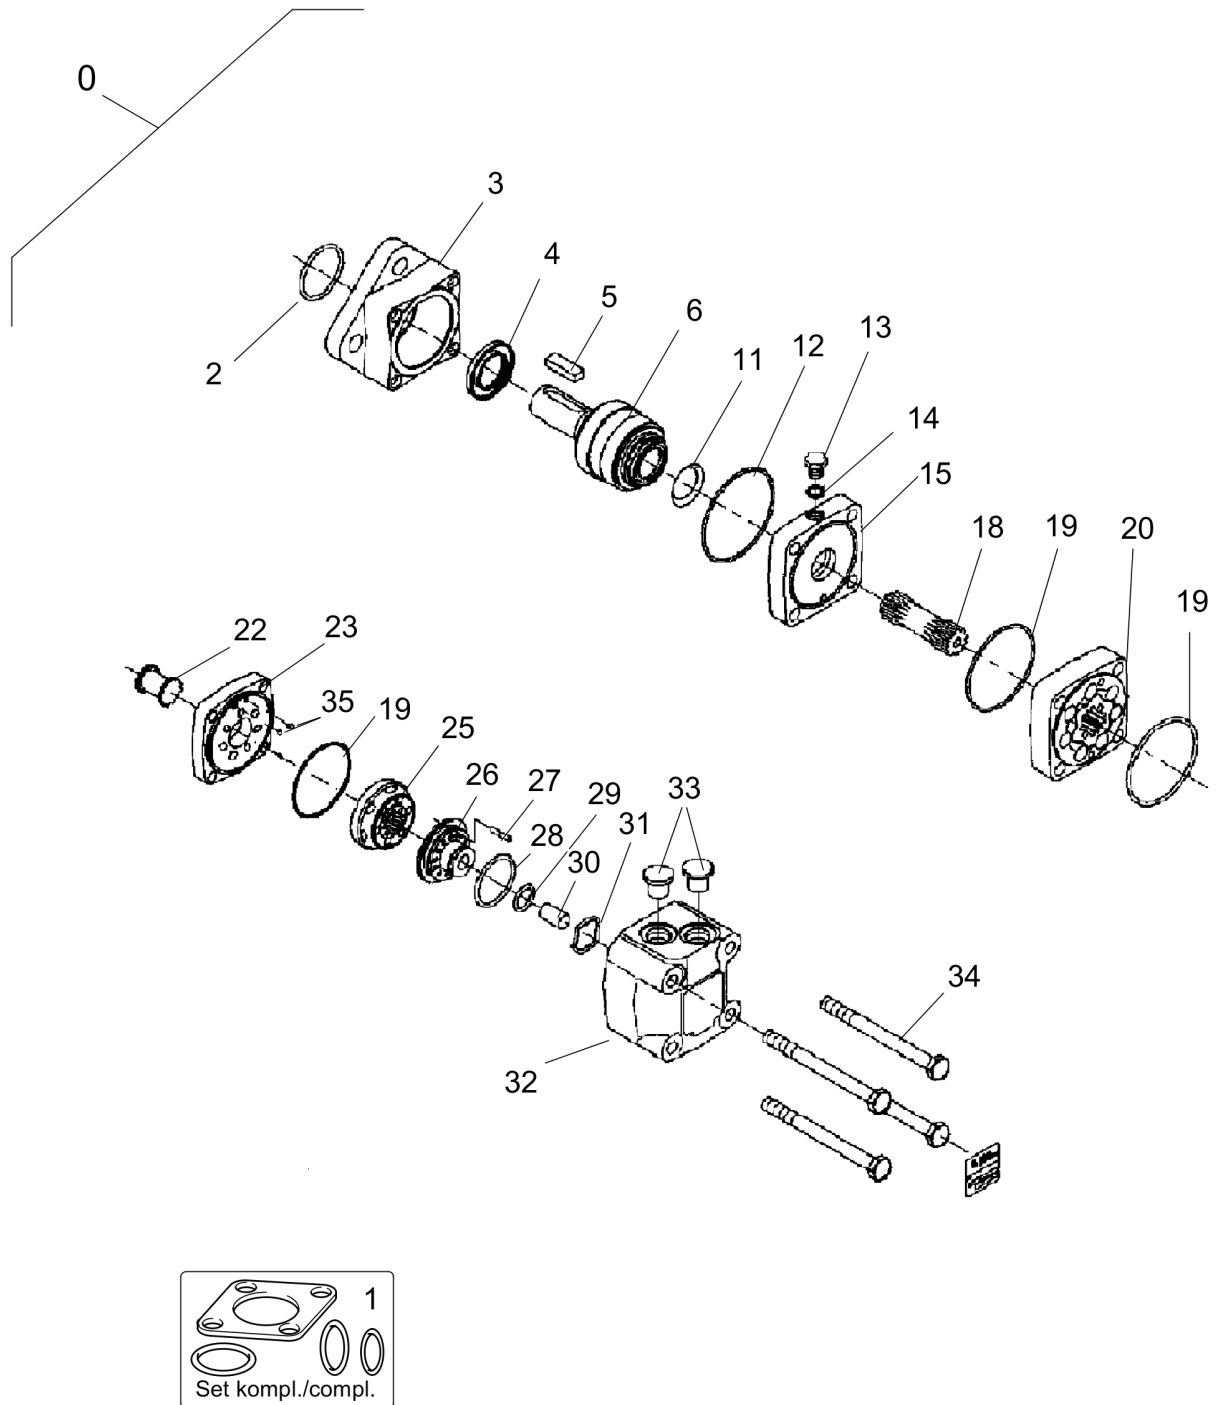

25.01

Refer to Parts Online for the most up to date information. The printed information might be outdated.

Tue Feb 14 13:41:40 UTC 2023

Twin Drum Roller DTR75

Item	Part No.	Qty	Name	SN INFO
0	DL05810118	1	Travel motor	
1	DL05810214	1	Kit,seal	
2	DL05810294	1	Dust seal ring	
3	DL05810295	1	Housing,bearing	
4	DL05810296	1	Radial seal	
5	DL09182007	1	Fitting key	
6	DL05810297	1	Shaft with bearings	
11	DL05810298	1	Sealing ring	
12	DL05810299	1	Loop ring	
13	DL05810300	1	Screw plug	
14	DL05810301	1	Washer	
15	DL05810387	1	Intermediate plate	
18	DL05810314	1	Cardanic shaft	
19	DL05810303	3	Loop ring	
20	DL05810385	1	Gear set	
22	DL05810305	1	Valve drive	
23	DL05810382	1	Drive plate	
25	DL05810307	1	Valve disc	
26	DL05810381	1	Balance plate	
27	DL05810271	1	Guiding pin	
28	DL06220452	1	Loop ring	
29	DL06220241	1	Loop ring	
30	DL05810309	1	Spacer pin	
31	DL05810384	1	Spring washer	
32	DL05810380	1	End housing	
33	DL05810324	1	Screw plug	
34	DL05810316	4	Hexagon bolt	
35	DL05340047	2	Ball