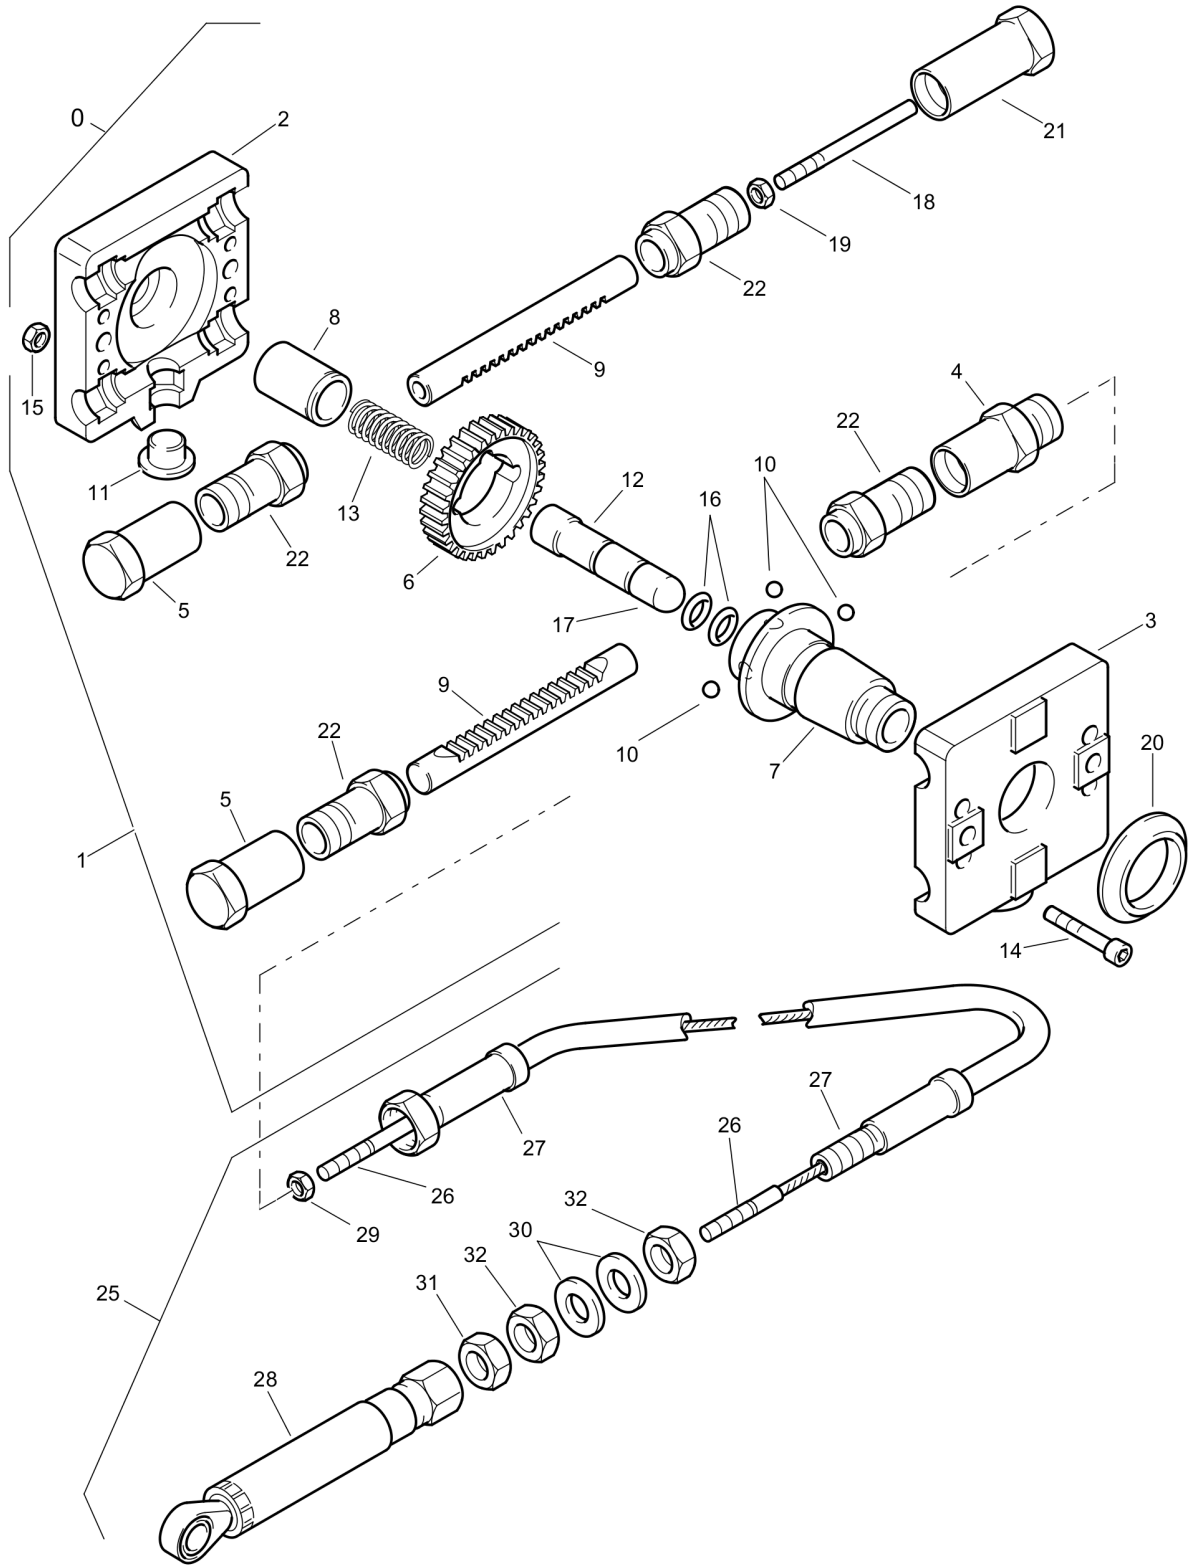

Twin Drum Roller DTR75

Special Equipment DLEA001994_00 Control Cable, Travel

129.31

Refer to Parts Online for the most up to date information. The printed information might be outdated.

Tue Feb 14 13:41:59 UTC 2023

Twin Drum Roller DTR75

Item	Part No.	Qty	Name	SN INFO
0	DL05561531	1	Travel actuation	
1	DL05561126	1	Control box with lever	
2	DL05566170	1	Housing	
3	DL05568586	1	Housing	
4	DL05568479	1	Connecting pipe	
5	DL05568473	2	Drain tube(end tube)	
6	DL05568658	1	Gear wheel	
7	DL05568911	1	Shaft	
8	DL05568666	1	Spring guide	
9	DL05568601	2	Toothed rack	
10	DL05340060	3	Ball	
11	DL05566101	1	Plug	
12	DL05568322	1	Control pin	
13	DL05661333	1	Pressure spring	
14	DL07230525	4	Socket-head cap screw	
15	DL08110508	4	Hexagon nut	
16	DL06220081	2	Loop ring	
17	DL05568912	1	Pressure gudgeon	
18	DL05568910	1	Control pin	
19	DL05568306	1	Hexagon nut	
20	DL05568312	1	Sliding gasket	
21	DL05568548	1	Drain tube(end tube)	
22	DL05568528	4	Connection piece	
25	DL05561241	1	Repair kit, control cable, travel	
26	DL05561060	1	Cable	
27	DL05561061	1	Hose assy.	
28	DL05568197	1	Spring pack	
29	DL05568306	1	Hexagon nut	
30	DL08511324	2	Washer	
31	DL05568388	1	Hexagon nut	
32	DL08121210	2	Hexagon nut