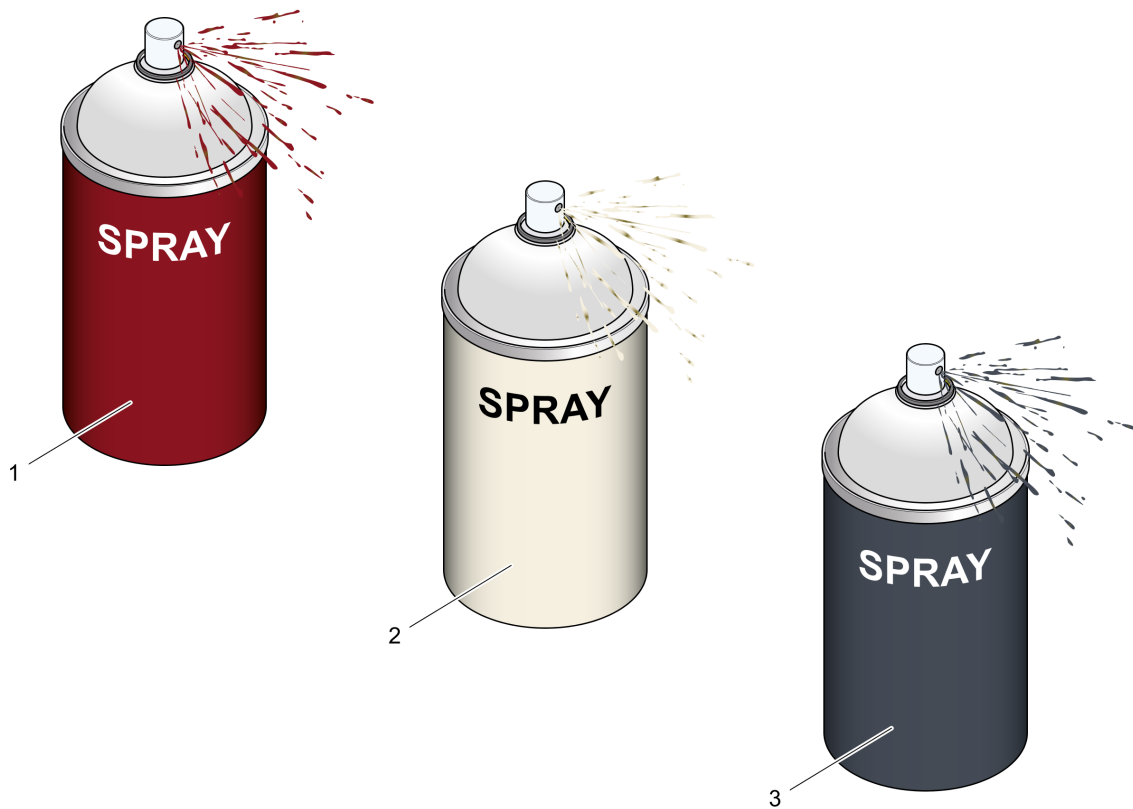

Twin Drum Roller DTR75

Item	Part No.	Qty	Name	SN INFO
1	4812215512	1	Dynapac color, red	
2	4812215516	1	Dynapac color, white	
3	4812071005	1	Dynapac color, grey	

Refer to Parts Online for the most up to date information. The printed information might be outdated.

Tue Feb 14 13:41:18 UTC 2023