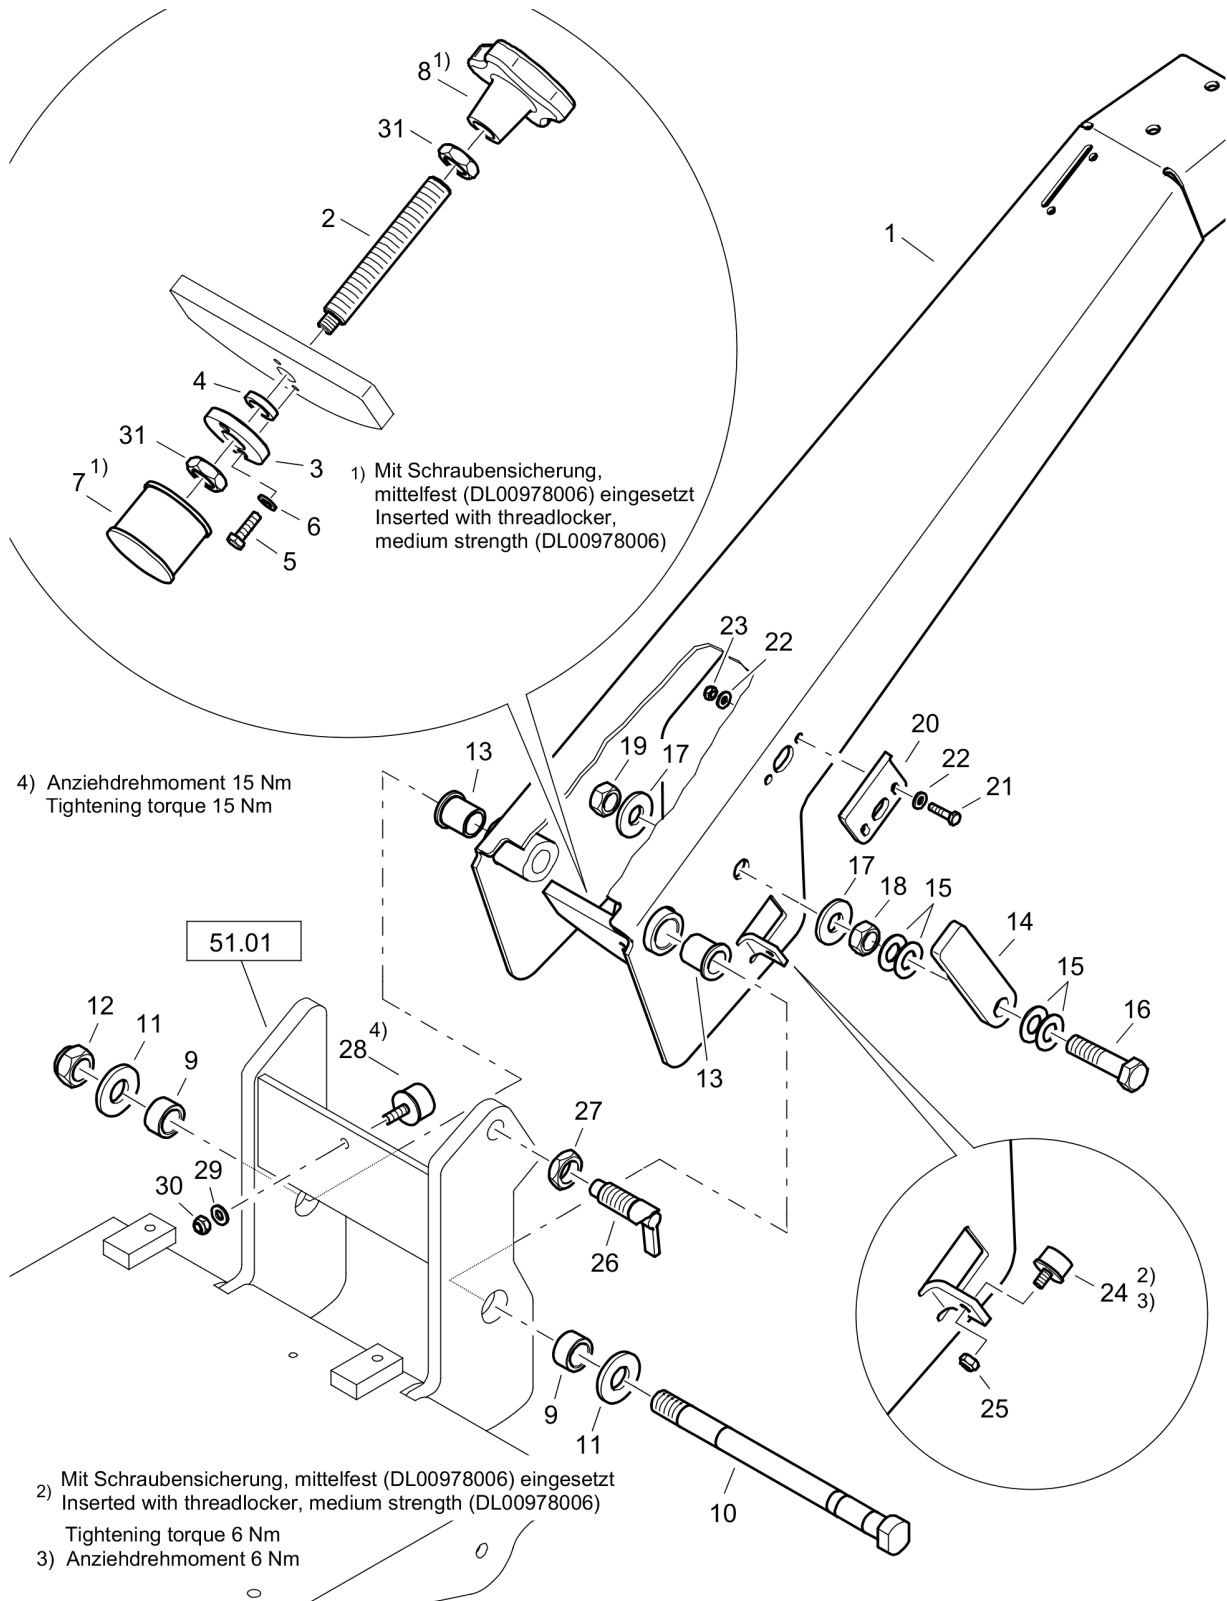

# Twin Drum Roller DTR75

Item	Part No.	Qty	Name	SN INFO
121.03	DL92400103_00		C4-Safety Control	
121.04	DL05030010_00		Safety crank handle, assembled	
129.31	DLEA001994_00		Control Cable,Travel	
194.08	DL92492472_00		Service kit	