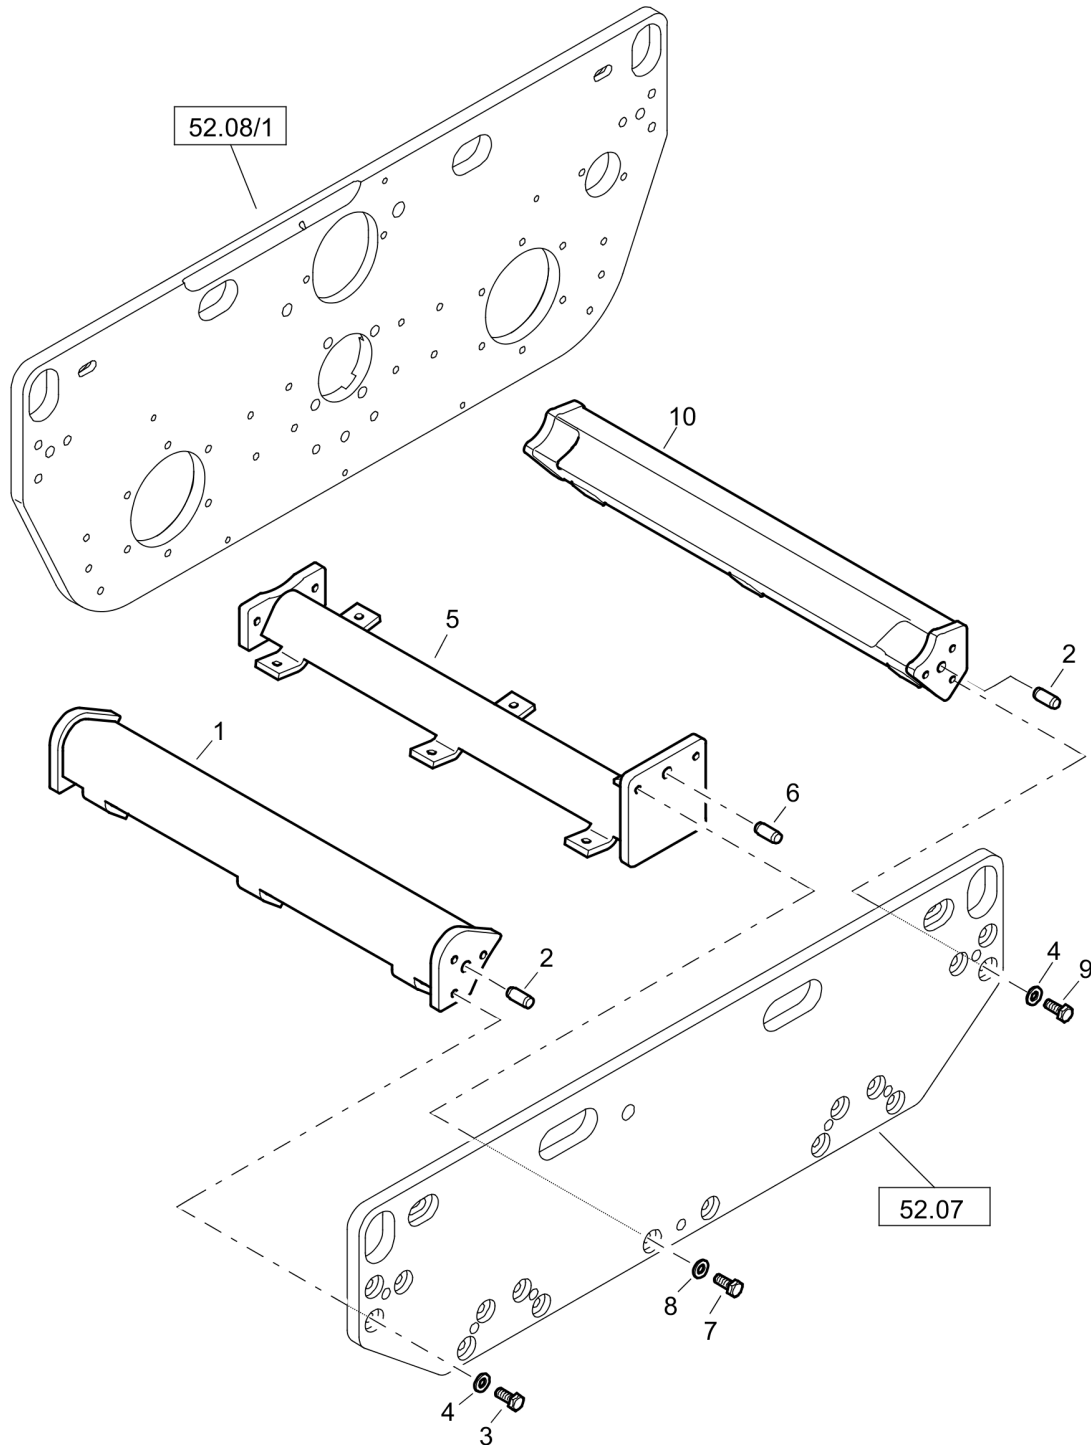

52.11

Twin Drum Roller DTR75

Item	Part No.	Qty	Name	SN INFO
1	DL82120203	1	Außentraverse	
2	DL05981330	2	Spiralspannstift	
3	DL07141030	4	Hexagon bolt	
4	DL08511021	4	Washer	
5	DL82120104	1	Mitteltraverse	
6	DL05981330	4	Spiralspannstift	
7	DL07141030	6	Hexagon bolt	
8	DL08511021	12	Washer	
9	DL07131036	6	Sechskantschraube	
10	DL82020311	1	Außentraverse	
52.07		1	Side Plate Lefthand	
52.08/1		1	Side Plate Righthand