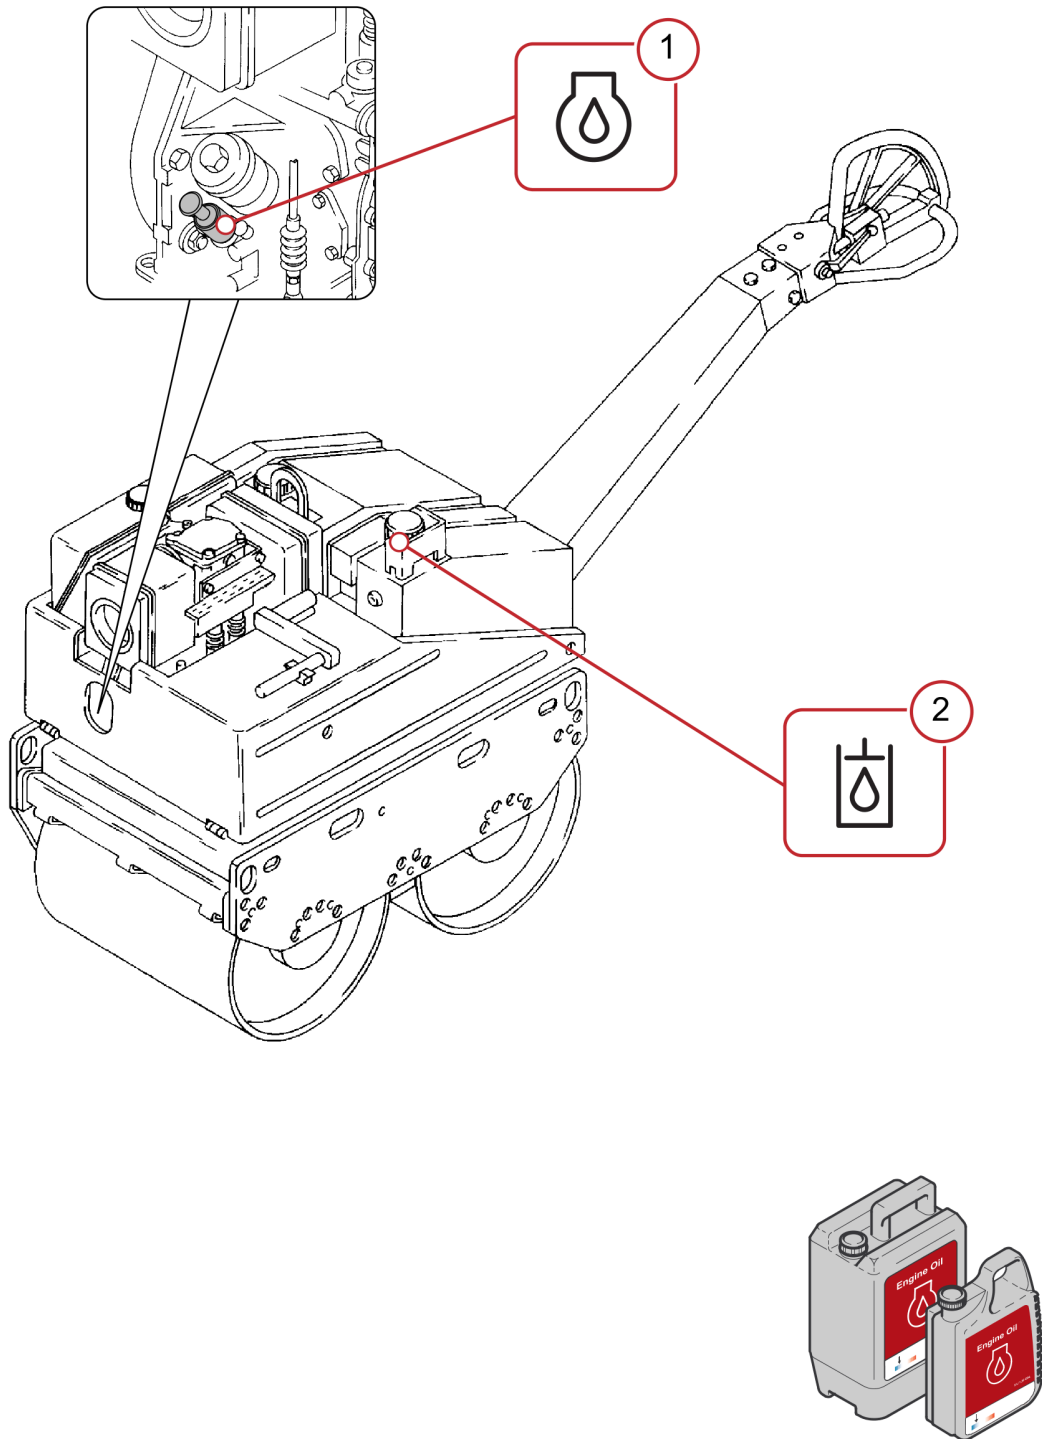

Lubricants Lubricants and operating substances

Twin Drum Roller DTR75

Item	Part No.	Qty	Name	SN INFO
1	4812074488	1	Dynapac engine oil 5 ltr	
1	4812074490	1	Dynapac engine oil 20 ltr.	
2	4812074494	1	Dynapac hydraulic oil 5 ltr	
2	4812074495	1	Dynapac hydraulic oil 20 ltr	

Refer to Parts Online for the most up to date information. The printed information might be outdated.

Tue Feb 14 13:41:20 UTC 2023