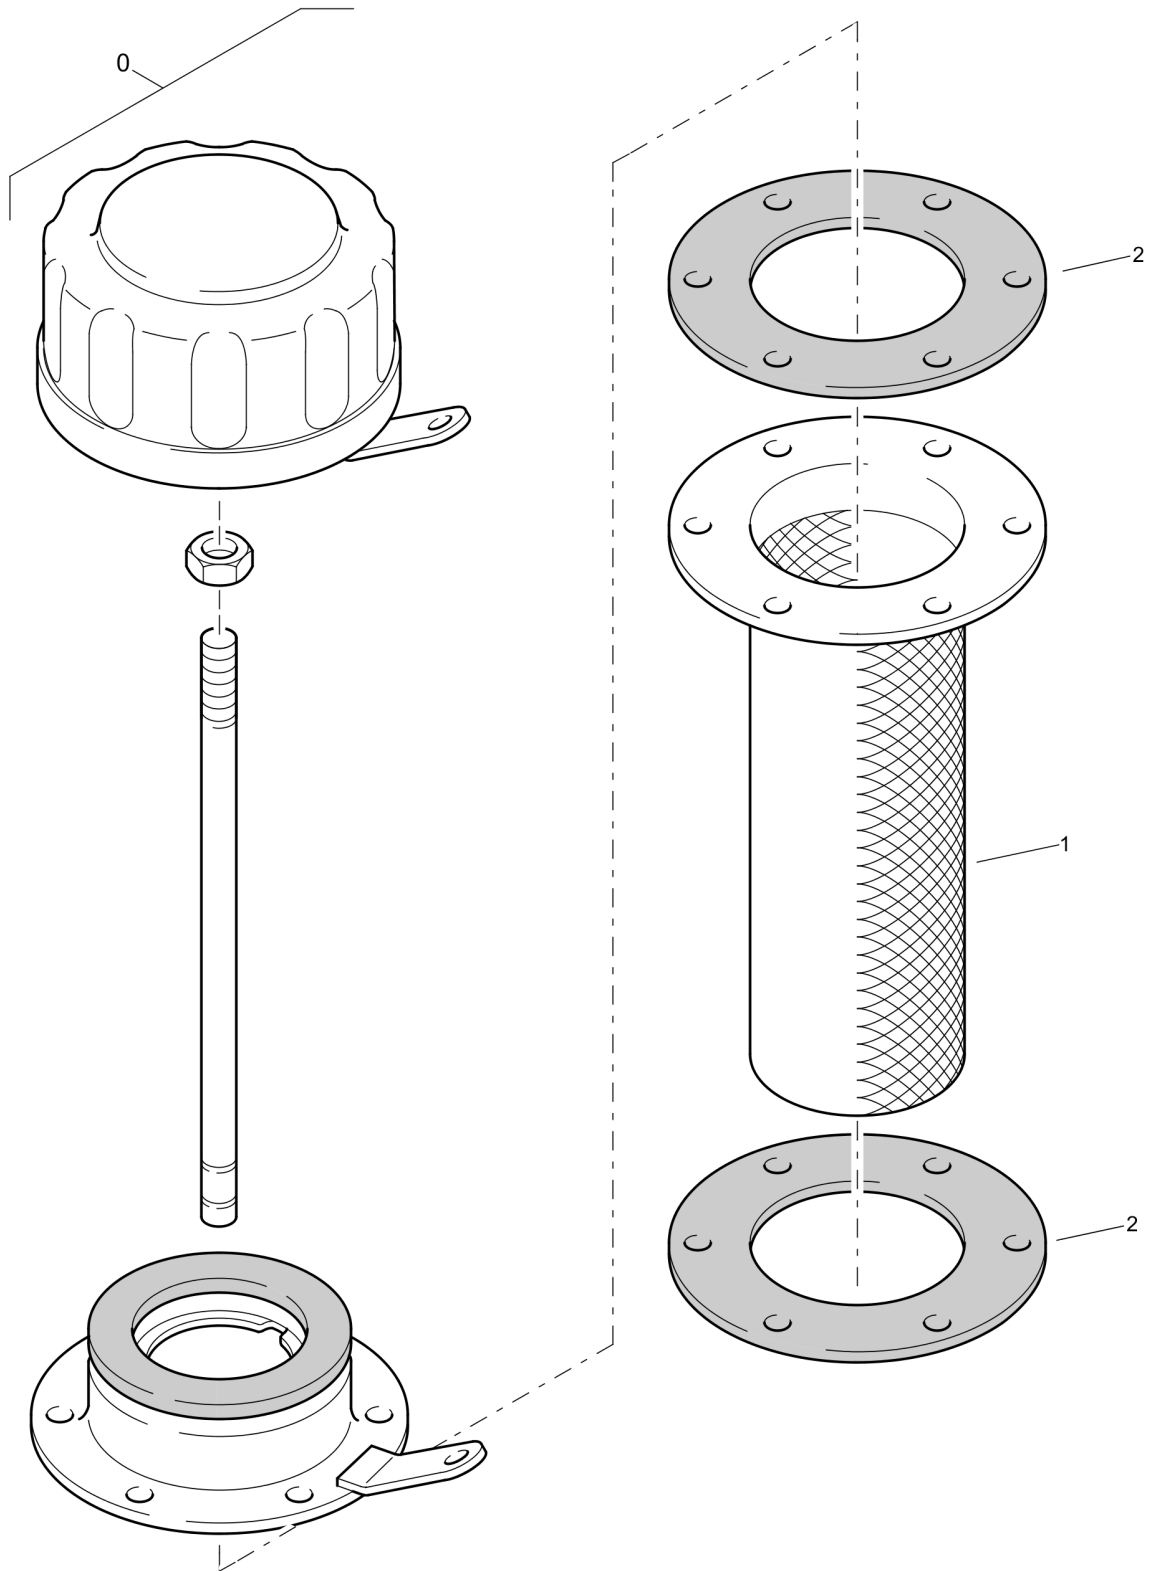

99.57

Twin Drum Roller DTR75

Item	Part No.	Qty	Name	SN INFO
0	DL05824055	1	Filling strainer	
1	DL05824039	1	Filter strainer	
2	DL05824060	2	Gasket