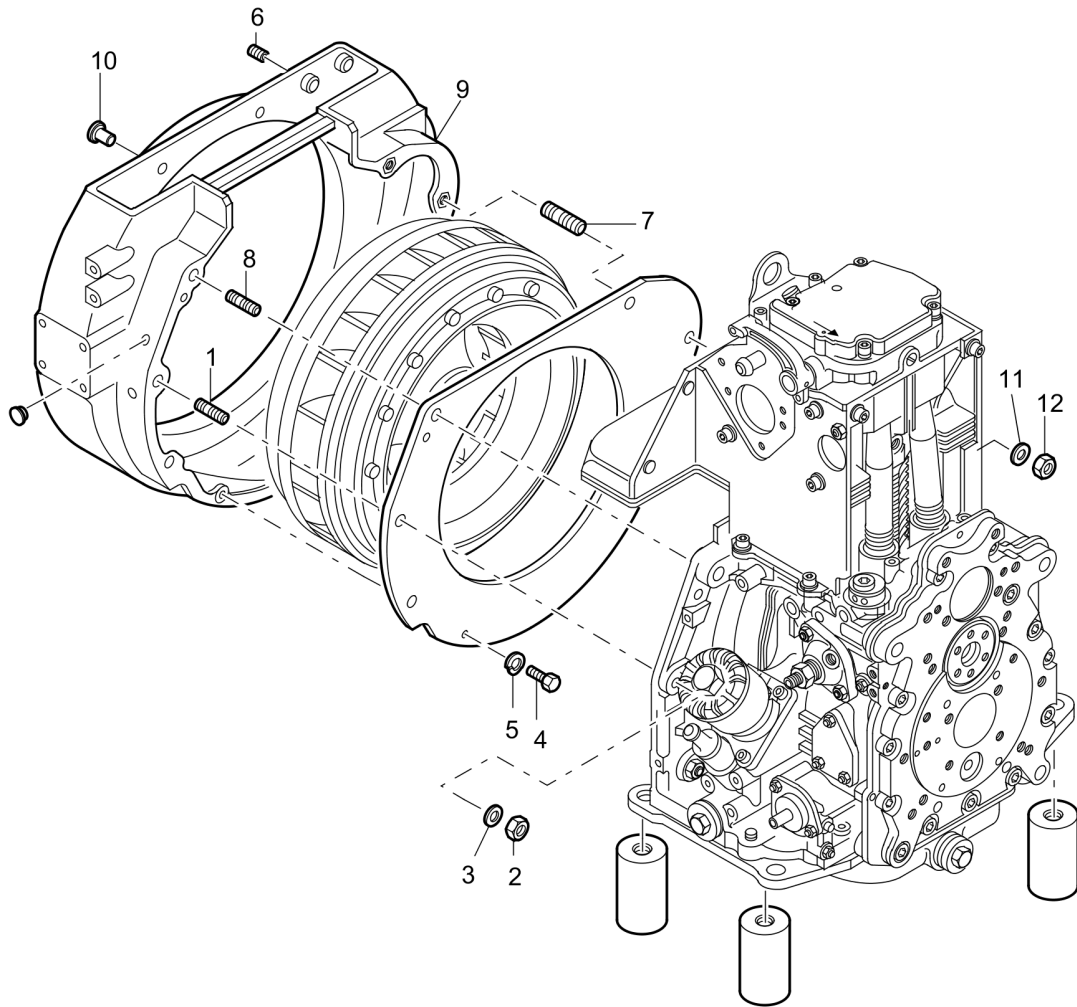

11.38

Refer to Parts Online for the most up to date information. The printed information might be outdated.

Tue Feb 14 13:41:31 UTC 2023

Twin Drum Roller DTR75

Item	Part No.	Qty	Name	SN INFO
1	DL07511020	1	Pin screw	
2	DL08111016	4	Hexagon nut	
3	DL08511021	4	Washer	
4	DL07140626	2	Hexagon bolt	
5	DL08720611	2	Spring washer	
6	DL07550802	2	Tapped pin	
7	DL05821274	2	Pin screw	
8	DL07511012	3	Pin screw	
9	DL05821322	1	Connecting housing	
10	DL05728536	8	Plug	
11	DL08511324	2	Washer	
12	DL05722048	2	Hexagon nut