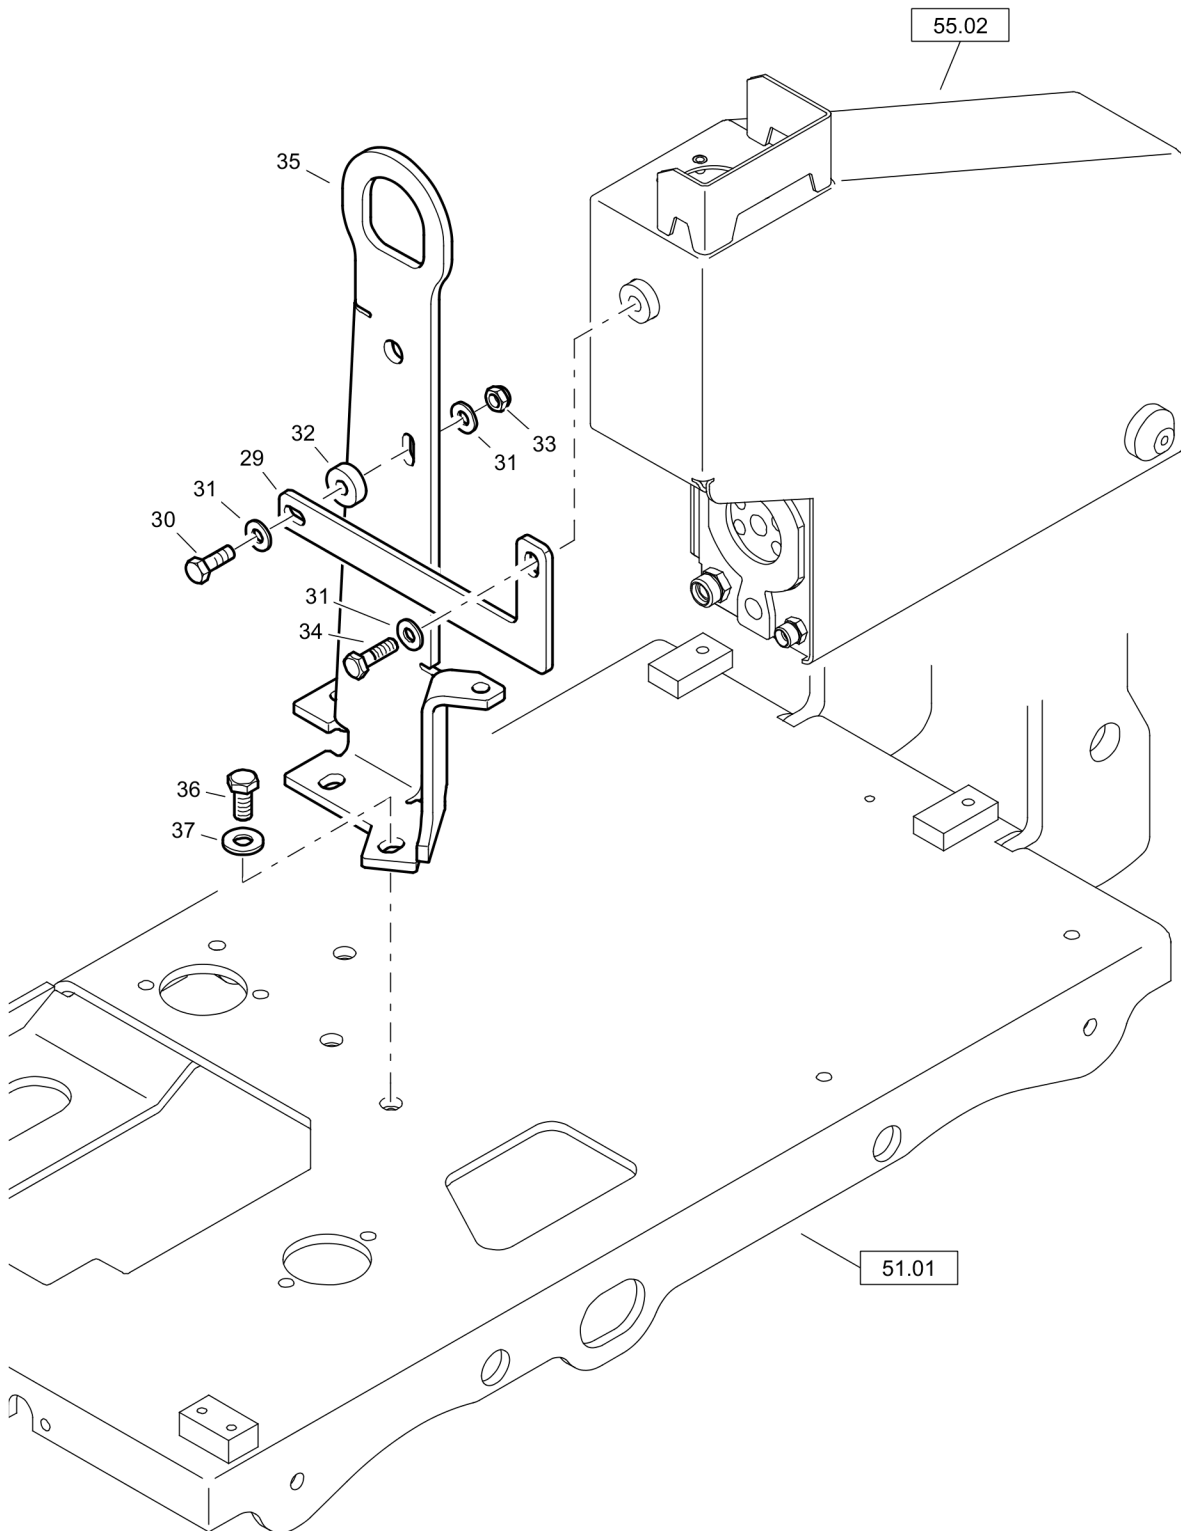

53.02/2

Twin Drum Roller DTR75

Item	Part No.	Qty	Name	SN INFO
1	DL05939137	2	Hinge	
2	DL05953002	1	Rope	
3	DL07140641	6	Hexagon bolt	
4	DL07140818	1	Hexagon bolt	
5	DL07140824	4	Hexagon bolt	
6	DL07140842	2	Hexagon bolt	
7	DL07140848	1	Hexagon bolt	
8	DL08130813	1	Safety nut	
9	DL08130611	2	Safety nut	
10	DL08751064	6	Spring washer	
11	DL08590820	5	Washer	
12	DL10003161	1	Protection hood	
13	DL82003017	1	Holder	
14	DL08510612	2	Washer	
15	DL82080406	2	Tube	
16	DL01481303	1	Crank handle clamp	
17	DL08621084	2	Washer	
19	DL06510145	1	Plug	
20	DL72080109	2	Flat steel	
21	DL07140824	2	Hexagon bolt	
22	DL08590820	2	Washer	
23	DL08590617	6	Washer	
24	DL05722409	1	Crank handle	
25	DL08752084	2	Spring washer	
26	DL07140848	1	Hexagon bolt	
27	DL08665000	2	Stop disc	
28	DL06510136	2	Plug	
29	DL82080109	1	Holder	
30	DL07141039	1	Hexangon bolt	
31	DL08752106	3	Spring washer	
32	DL28140806	1	Washer	
33	DL08131016	1	Safety nut	
34	DL07141032	1	Hexagon bolt	
35	DL82080115	1	Strut	
36	DL07141238	3	Hexagon bolt	
37	DL08752130	3	Spring washer	
12.13/2			Engine	

Refer to Parts Online for the most up to date information. The printed information might be outdated.

Tue Feb 14 13:41:45 UTC 2023