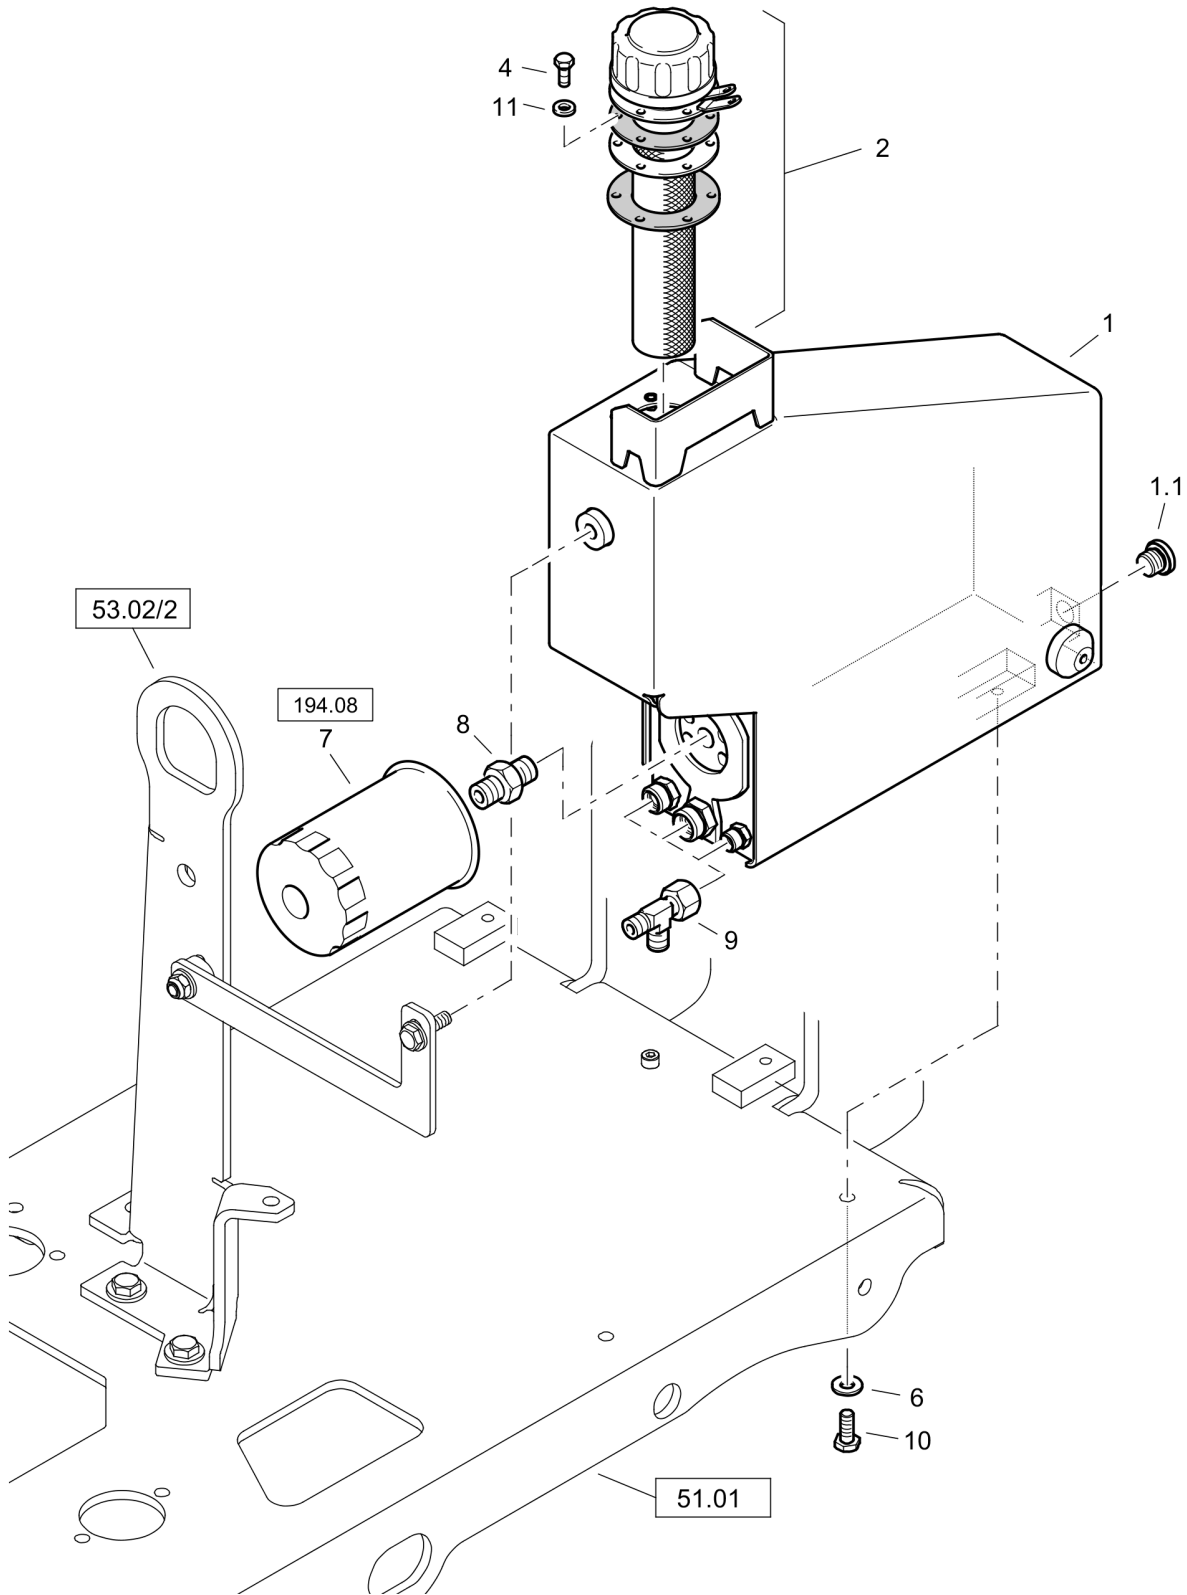

55.02

Twin Drum Roller DTR75

Item	Part No.	Qty	Name	SN INFO
1	DL82060101	1	Hydraulic oil tank	
1.1	DL05546116	1	Lock screw	
2	DL05824055	1	Filling strainer	
4	DL07140524	6	Hexagon bolt	
6	DL08752106	2	Spring washer	
7	DL05825002	1	Filter cartridge	
8	DL05727654	1	Double nipple	
9	DL05548004	3	Double-ended union	
10	DL07141027	2	Hexagon bolt	
11	DL08510511	6	Washer	
51.01			Frame	
53.02/2			Covering	
194.08			Service kit	

Refer to Parts Online for the most up to date information. The printed information might be outdated.

Tue Feb 14 13:41:47 UTC 2023