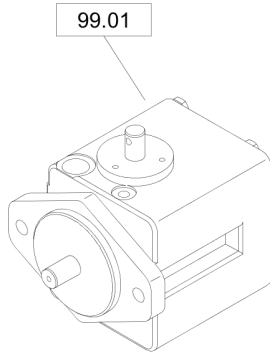

Twin Drum Roller DTR75

Item	Part No.	Qty	Name	SN INFO
99.57	DLEA006018_00		Filling strainer	
99.81	DLEA001660_00		Hydraulic Coupling	

Refer to Parts Online for the most up to date information. The printed information might be outdated.

Tue Feb 14 13:41:52 UTC 2023