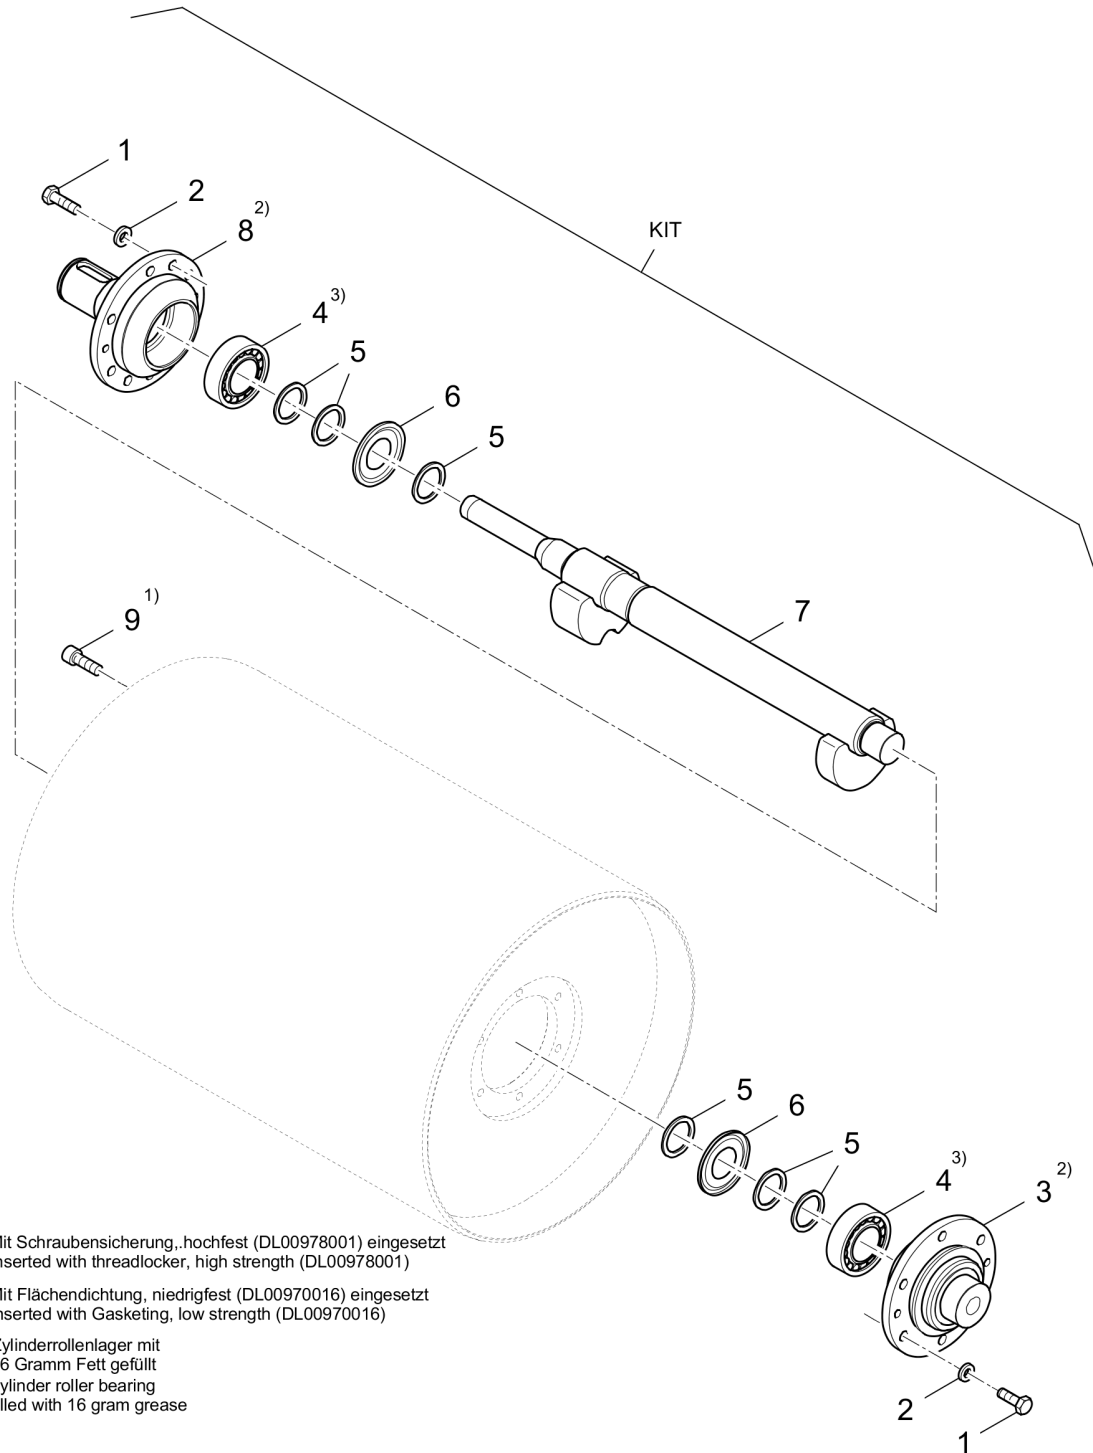

Twin Drum Roller DTR75

Item	Part No.	Qty	Name	SN INFO
KIT	4812061776	1	Wear kit, drum vibration	
1	DL07141030	24	Hexagon bolt	
2	DL08511021	24	Washer	
3	DL82010302	2	Flange	
4	DL05223253	4	Cylinder roller bearing	
5	DL05521325	12	Supporting disc	
6	DL05332802	4	Nilos ring	
7	DL82110208	2	Exciter shaft	
8	DL82200109	2	Flange	
9	DL07231600	4	cylinder screw